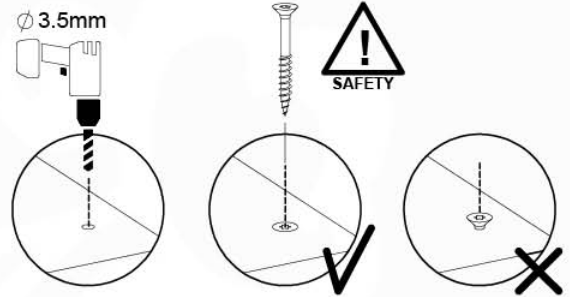

18 Firemans Pole

FP01

(201_275)

	PartNo	PartName	QTY.
Kit	201_275	Fireman's Pole kit (incl. 4x Screw T25 5x80)	1
Timber	C74	Beam 740 mm	1

Fireman's Pole AL - P02 U - 20/04/2023 - v4