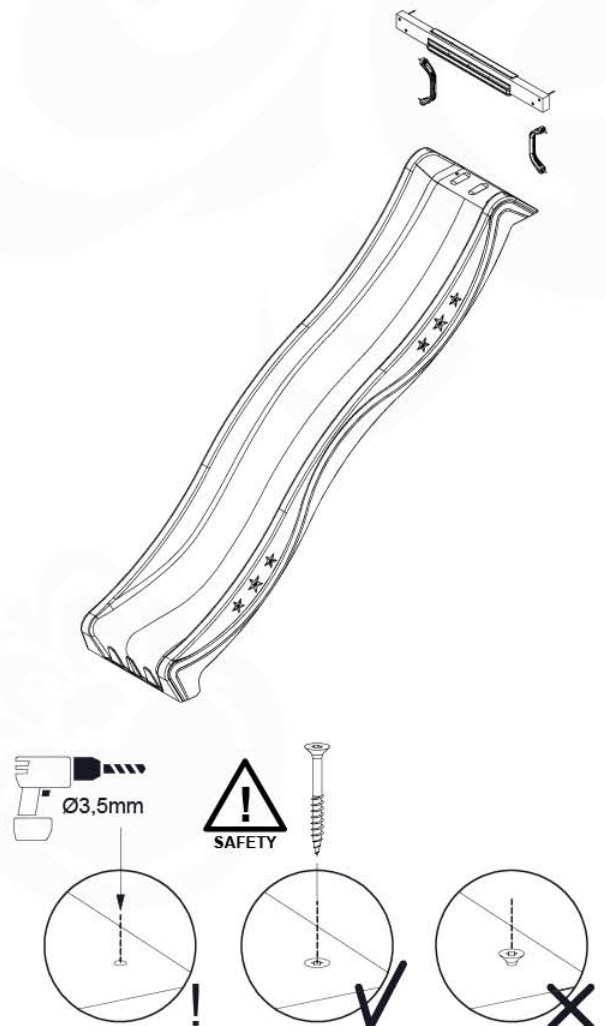

17 Slide Set

SL01

(194_107)

	PartNo	PartName	QTY.
Hardware Pack 100_605	000_101	Nail Pan Head	10
	002_223	Gap Point Screw T25 - 5x80	4
	002_308	Gap Point Screw T25 - 5x20	2
Other	120_102	Handgrip set (2x Complete)	1
	123_200	Bumperpad	1
	324_xxx 334_xxx	Wavy Star Slide XL 2200 mm / Wavy Star Slide XL 2650 mm	1
Timber	C74	Beam 740 mm	1

Slide set - P02 - 15-7-2022 - v4