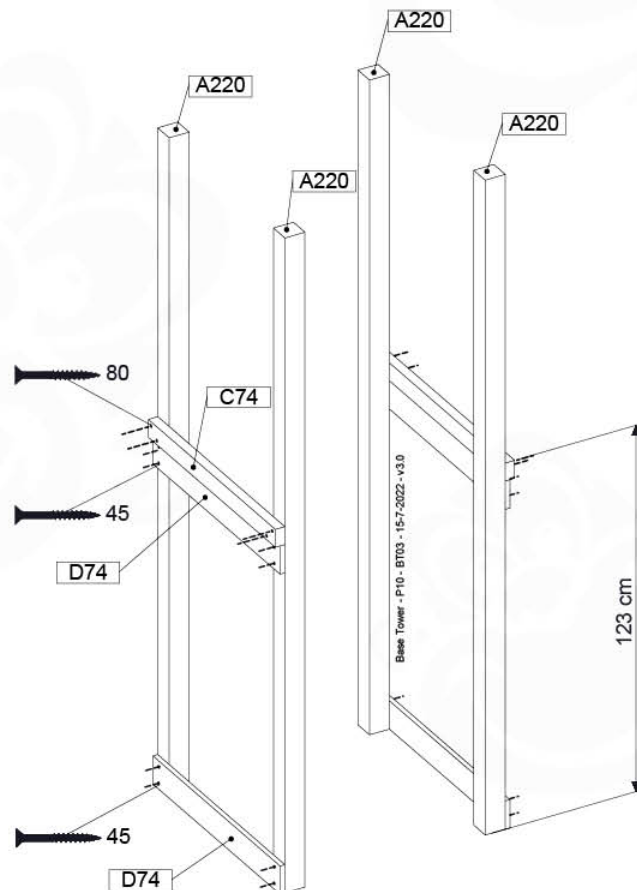

06 Playground Foundation

06-1

07 Base Tower

BT03

(194_100)

	PartNo	PartName	QTY.
Hardware Pack 100_600	001_406	Stealth Screw 8x45	6
	002_220	Gap Point Screw T25 - 5x45	76
	002_223	Gap Point Screw T25 - 5x80	16
Other	007_001	Ground-anchor	2
Hardware Pack 100_600	022_31x	bpc-base version 3	4
	022_84x	bpc cover	4
Wood	A220	Post 70x70 L2200	4
	C74	Beam 740 mm	4
	D60	Board 600 mm	10
	D74	Board 740 mm	8

Base Tower - P10 - BT03 - 15-7-2022 - v3.0

07-1

07-2

07-3

08 Extension Tower

ET01

(194_100)

	PartNo	PartName	QTY.
Hardware Pack 100_600	001_406	Stealth Screw 8x45	4
	002_220	Gap Point Screw T25 - 5x45	60
	002_223	Gap Point Screw T25 - 5x80	12
Other	007_001	Ground-anchor	2
Hardware Pack 100_600	022_31x	bpc-base version 3	2
	022_84x	bpc cover	2
Wood	A200	Post 70x70 L2000	2
	C74	Beam 740 mm	3
	D60	Board 600 mm	9
	D74	Board 740 mm	6

Extension Tower - P02 - ET01 - 18-12-2020 - v3.0

08-1

08-2

08-3

09 Balustrade

BL01 - 1x

(194_101)

	PartNo	PartName	QTY.
Hardware Pack	002_220	Gap Point Screw T25 - 5x45	16
	100_601	002_223	Gap Point Screw T25 - 5x80
Timber	C74	Beam 740 mm	1
	D65	Board 650 mm	4