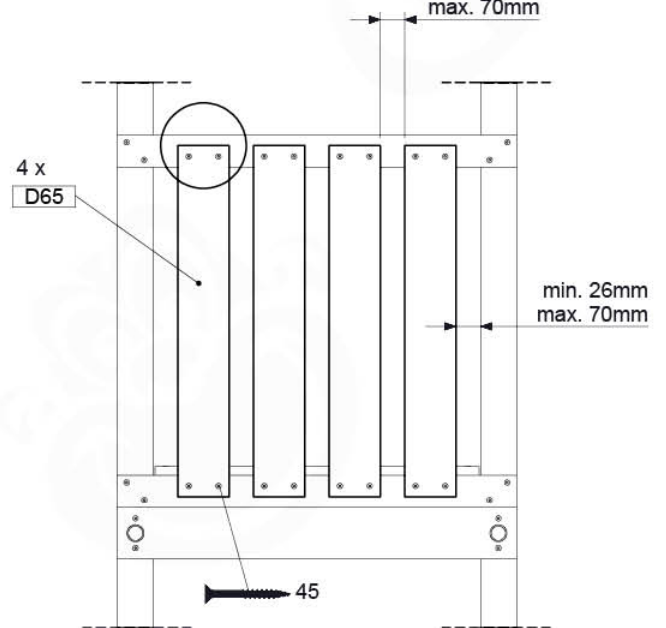

10 Balustrade

BL02 - 2x

(194_101)

	PartNo	PartName	QTY.
Hardware Pack	002_220	Gap Point Screw T25 - 5x45	16
	100_601	Gap Point Screw T25 - 5x80	4
Timber	C74	Beam 740 mm	1
	D65	Board 650 mm	4

Balustrade 80 - P03 T - 15-7-2022 - v4

10-1

min. 26mm
max. 70mm

Balustrade 80 - P05 T - 15-7-2022 - v4