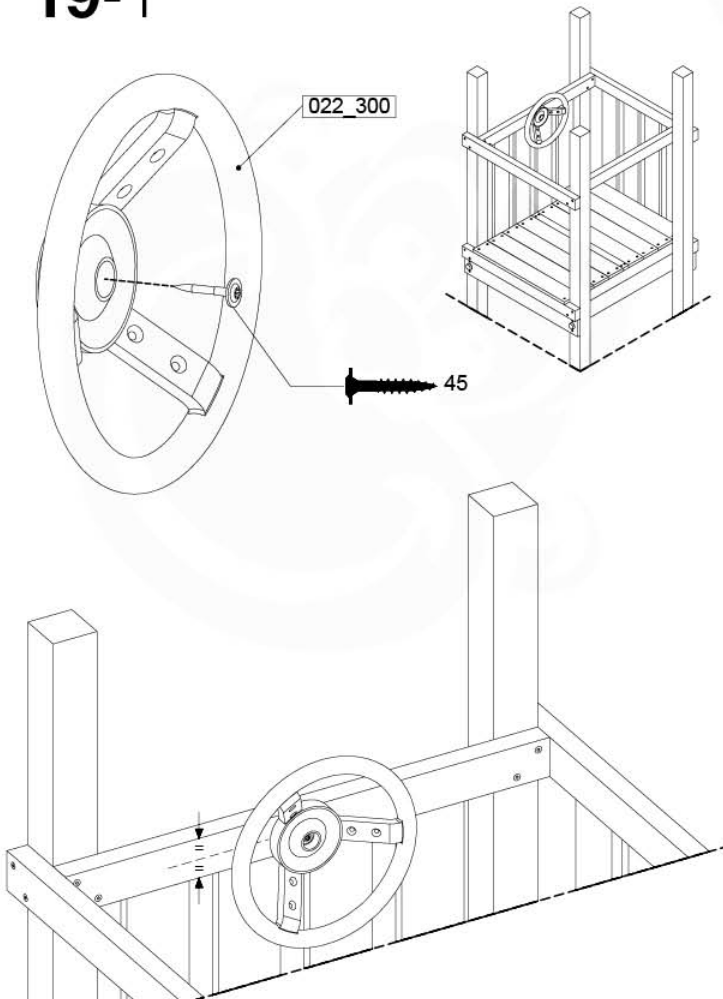

19 Accessories

AC01

(194_119)

	PartNo	PartName	QTY.
Hardware Pack 100_617	001_406	Stealth Screw 8x45	1
	002_041	Dome head screw 4.5 x 20 mm	3
	002_042	Dome head screw 3.5 x 13mm	4
	002_219	Gap Point Screw T25 - 5x30	2
Other	022_300	Steering Wheel	1
	022_800	Rail P/T 105	1
	022_910	Sandpad	1
	103_901	Logo ID Plate	1
	104_107	Tool Set Climbing Units	1
	120_024	Tower Flag	1
	122_302	Telescope	1

Accessory set - P02 - 05/07/2023 - v5

19-1

19-2

Accessory set - P03 - 05/07/2023 - v5