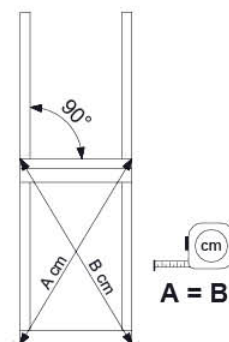

06 Playground Foundation

06-1

07 Base Tower

BT03

(194_100)

	PartNo	PartName	QTY.
Hardware Pack 100_600	001_406	Stealth Screw 8x45	6
	002_220	Gap Point Screw T25 - 5x45	76
	002_223	Gap Point Screw T25 - 5x80	16
Other	007_001	Ground-anchor	2
Hardware Pack 100_600	022_31x	bpc-base version 3	4
	022_84x	bpc cover	4
Wood	A220	Post 70x70 L2200	4
	C74	Beam 740 mm	4
	D60	Board 600 mm	10
	D74	Board 740 mm	8

Base Tower - P10 - BT03 - 15-7-2022 - v3.0

07-1

07-2

07-3

08 Extension Tower

ET01

(194_100)

	PartNo	PartName	QTY.
Hardware Pack 100_600	001_406	Stealth Screw 8x45	4
	002_220	Gap Point Screw T25 - 5x45	60
	002_223	Gap Point Screw T25 - 5x80	12
Other	007_001	Ground-anchor	2
Hardware Pack 100_600	022_31x	bpc-base version 3	2
	022_84x	bpc cover	2
Wood	A200	Post 70x70 L2000	2
	C74	Beam 740 mm	3
	D60	Board 600 mm	9
	D74	Board 740 mm	6