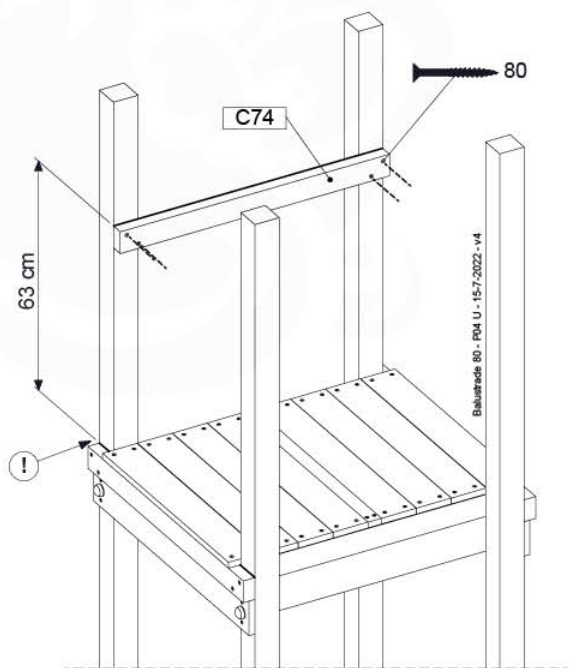

Base Tower - P10 - BT03 - 15-7-2022 - v3.0

07-1

07-2

07-3

08 Extension Tower

ET01

(194_100)

	PartNo	PartName	QTY.
Hardware Pack 100_600	001_406	Stealth Screw 8x45	4
	002_220	Gap Point Screw T25 - 5x45	60
	002_223	Gap Point Screw T25 - 5x80	12
Other	007_001	Ground-anchor	2
Hardware Pack 100_600	022_31x	bpc-base version 3	2
	022_84x	bpc cover	2
Wood	A200	Post 70x70 L2000	2
	C74	Beam 740 mm	3
	D60	Board 600 mm	9
	D74	Board 740 mm	6

Extension Tower - P02 - ET01 - 18-12-2020 - v3.0

08-1

08-2

08-3

09 Balustrade

BL01 - 1x

(194_101)

	PartNo	PartName	QTY.
Hardware Pack	002_220	Gap Point Screw T25 - 5x45	16
	100_601	002_223	Gap Point Screw T25 - 5x80
Timber	C74	Beam 740 mm	1
	D65	Board 650 mm	4

Balustrade 80 - P02 U - 15-7-2022 - v4

Ø3,5mm

SAFETY

09-1

SAFETY

min. 26mm
max. 70mm

10 Balustrade

BL02 - 2x

(194_101)

	PartNo	PartName	QTY.
Hardware Pack	002_220	Gap Point Screw T25 - 5x45	16
	100_601	Gap Point Screw T25 - 5x80	4
Timber	C74	Beam 740 mm	1
	D65	Board 650 mm	4

Balustrade 80 - P03 T - 15-7-2022 - v4