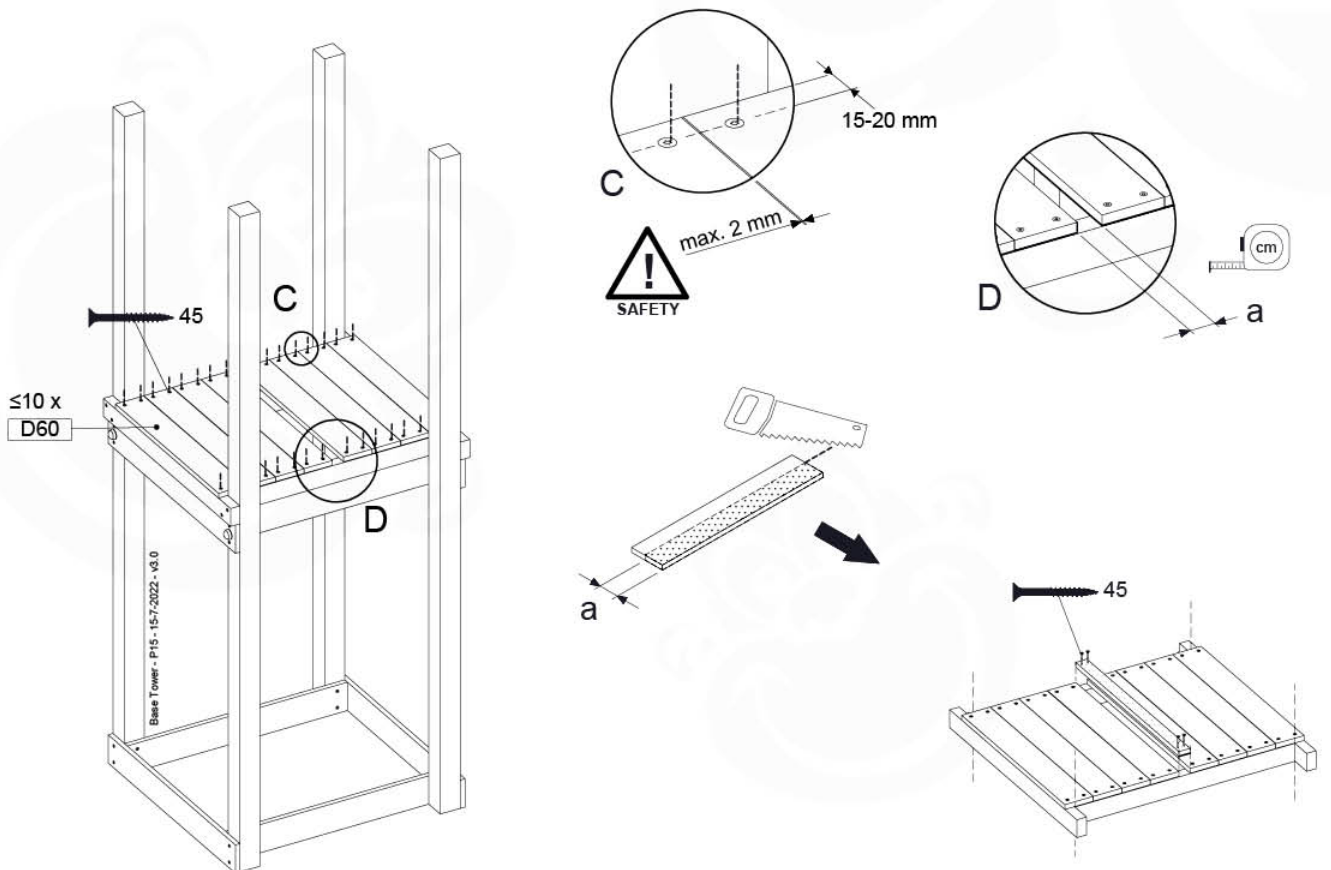

06 Playground Foundation

06-1

07 Base Tower

BT03

(194_100)

	PartNo	PartName	QTY.
Hardware Pack 100_600	001_406	Stealth Screw 8x45	6
	002_220	Gap Point Screw T25 - 5x45	76
	002_223	Gap Point Screw T25 - 5x80	16
Other	007_001	Ground-anchor	2
Hardware Pack 100_600	022_31x	bpc-base version 3	4
	022_84x	bpc cover	4
Wood	A220	Post 70x70 L2200	4
	C74	Beam 740 mm	4
	D60	Board 600 mm	10
	D74	Board 740 mm	8

Base Tower - P10 - BT03 - 15-7-2022 - v3.0

07-1

07-2

07-3

08 Extension Tower

ET01

(194_100)

	PartNo	PartName	QTY.
Hardware Pack 100_600	001_406	Stealth Screw 8x45	4
	002_220	Gap Point Screw T25 - 5x45	60
	002_223	Gap Point Screw T25 - 5x80	12
Other	007_001	Ground-anchor	2
Hardware Pack 100_600	022_31x	bpc-base version 3	2
	022_84x	bpc cover	2
Wood	A200	Post 70x70 L2000	2
	C74	Beam 740 mm	3
	D60	Board 600 mm	9
	D74	Board 740 mm	6