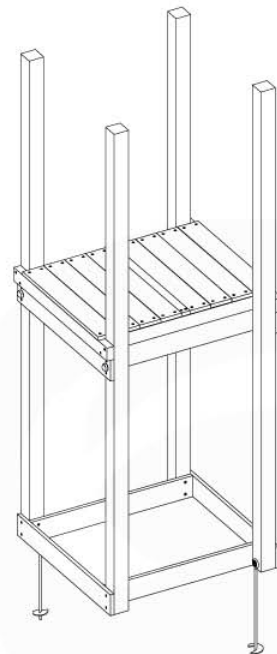

06 Playground Foundation

06-1

07 Base Tower

BT03

(194_100)

	PartNo	PartName	QTY.
Hardware Pack 100_600	001_406	Stealth Screw 8x45	6
	002_220	Gap Point Screw T25 - 5x45	76
	002_223	Gap Point Screw T25 - 5x80	16
Other	007_001	Ground-anchor	2
Hardware Pack 100_600	022_31x	bpc-base version 3	4
	022_84x	bpc cover	4
Wood	A220	Post 70x70 L2200	4
	C74	Beam 740 mm	4
	D60	Board 600 mm	10
	D74	Board 740 mm	8

Base Tower - P10 - BT03 - 15-7-2022 - v3.0

07-1

07-2

07-3

08 Extension Tower

ET01

(194_100)

	PartNo	PartName	QTY.
Hardware Pack 100_600	001_406	Stealth Screw 8x45	4
	002_220	Gap Point Screw T25 - 5x45	60
	002_223	Gap Point Screw T25 - 5x80	12
Other	007_001	Ground-anchor	2
Hardware Pack 100_600	022_31x	bpc-base version 3	2
	022_84x	bpc cover	2
Wood	A200	Post 70x70 L2000	2
	C74	Beam 740 mm	3
	D60	Board 600 mm	9
	D74	Board 740 mm	6

Extension Tower - P02 - ET01 - 18-12-2020 - v3.0

08-1

08-2

08-3

09 Balustrade

BL01 - 1x

(194_101)

	PartNo	PartName	QTY.
Hardware Pack	002_220	Gap Point Screw T25 - 5x45	16
	100_601	002_223	Gap Point Screw T25 - 5x80
Timber	C74	Beam 740 mm	1
	D65	Board 650 mm	4