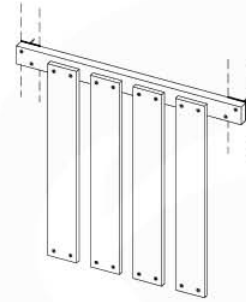

10 Balustrade

BL02 - 2x

(194_101)

	PartNo	PartName	QTY.
Hardware Pack	002_220	Gap Point Screw T25 - 5x45	16
	100_601	Gap Point Screw T25 - 5x80	4
Timber	C74	Beam 740 mm	1
	D65	Board 650 mm	4

Balustrade 80 - P03 T - 15-7-2022 - v4