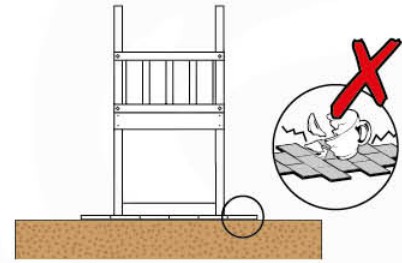

05 Safe Playground

05-1

05-2

05-3

05-4

05-5