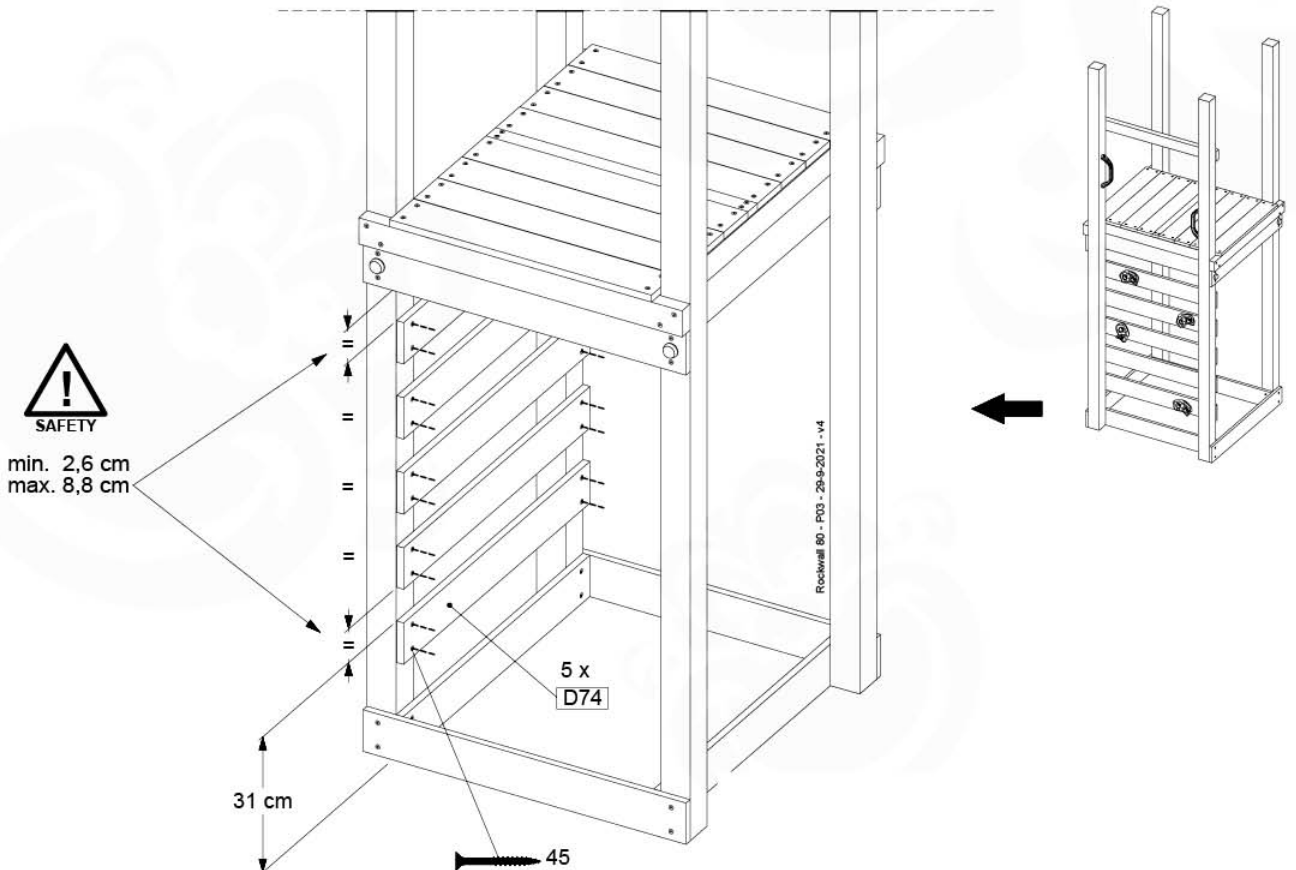

11 Rockwall

RW01

(194_105)

	PartNo	PartName	QTY.
Hardware pack 100_604	001_102	Washer Head Screw T40 M8x30	8
	002_220	Gap Point Screw T25 - 5x45	24
	002_223	Gap Point Screw T25 - 5x80	4
	003_010	M8 spring lock washer	8
	004_050	M8 22mm Drive in Nut	8
Other	022_50x	Climbing Rock	4
	120_102	Handgrip set (2x Complete)	1
Timber	C74	Beam 740 mm	1
	D74	Board 740 mm	5

Rockwall 80 - P02 - 29-9-2021 - v4

11-1