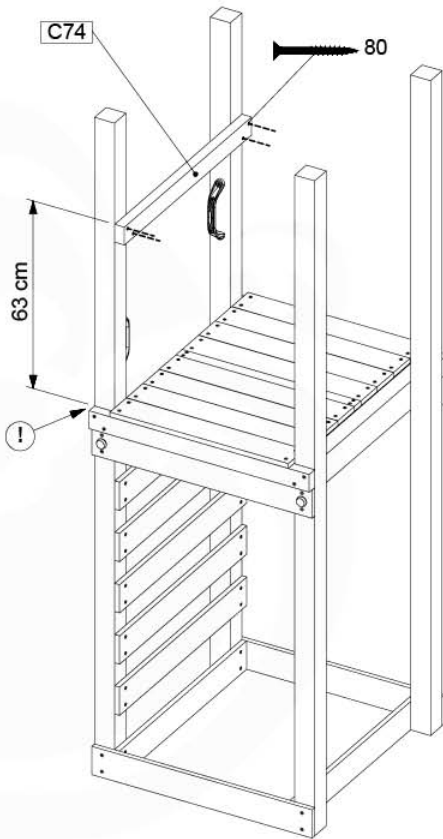

(194_101)

	PartNo	PartName	QTY.
Hardware Pack	002_220	Gap Point Screw T25 - 5x45	16
	100_601	Gap Point Screw T25 - 5x80	4
Timber	C74	Beam 740 mm	1
	D65	Board 650 mm	4

Balustrade 80 - P03 T - 15-7-2022 - v4

10-1

min. 26mm
max. 70mm

Balustrade 80 - P05 T - 15-7-2022 - v4

11 Rockwall

RW01

(194_105)

	PartNo	PartName	QTY.
Hardware pack 100_604	001_102	Washer Head Screw T40 M8x30	8
	002_220	Gap Point Screw T25 - 5x45	24
	002_223	Gap Point Screw T25 - 5x80	4
	003_010	M8 spring lock washer	8
	004_050	M8 22mm Drive in Nut	8
Other	022_50x	Climbing Rock	4
	120_102	Handgrip set (2x Complete)	1
Timber	C74	Beam 740 mm	1
	D74	Board 740 mm	5

Rockwall 80 - P02 - 29-9-2021 - v4

11-1

11-2

11-3

12 2-Step Ladder

LA06

(194_102)

	PartNo	PartName	QTY.
Hardware Pack 100_602	001_406	Stealth Screw 8x45	8
	002_220	Gap Point Screw T25 - 5x45	4
	002_223	Gap Point Screw T25 - 5x80	5
Other	022_53x	Ladder/ Rope Rung 30cm	4
	022_84x	bpc cover	8
	120_102	Handgrip set (2x Complete)	1
Timber	A123	Post 70x70 L1230	1
	C74	Beam 740 mm	1