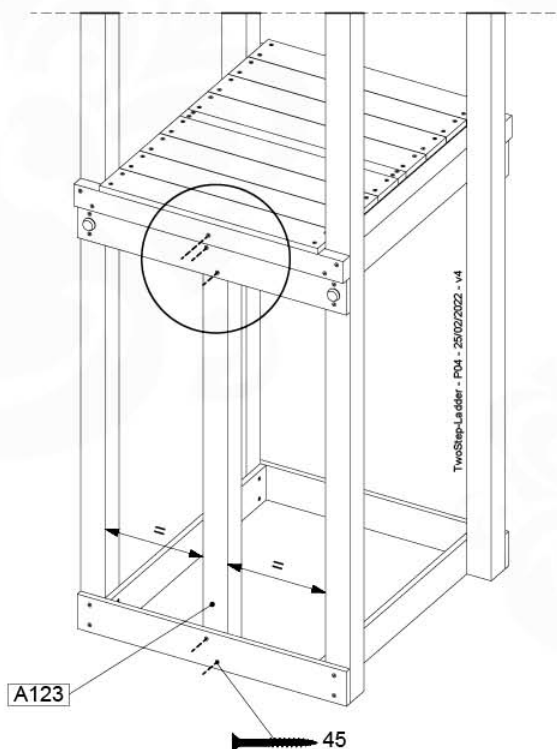

12-1

TwoStep-Ladder - P04 - 25/02/2022 - v4