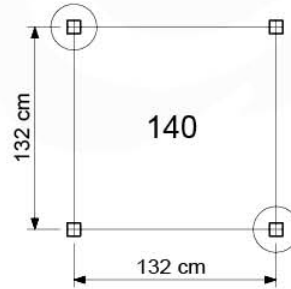

15 Ground Anchors

GA02

BASE TOWERS