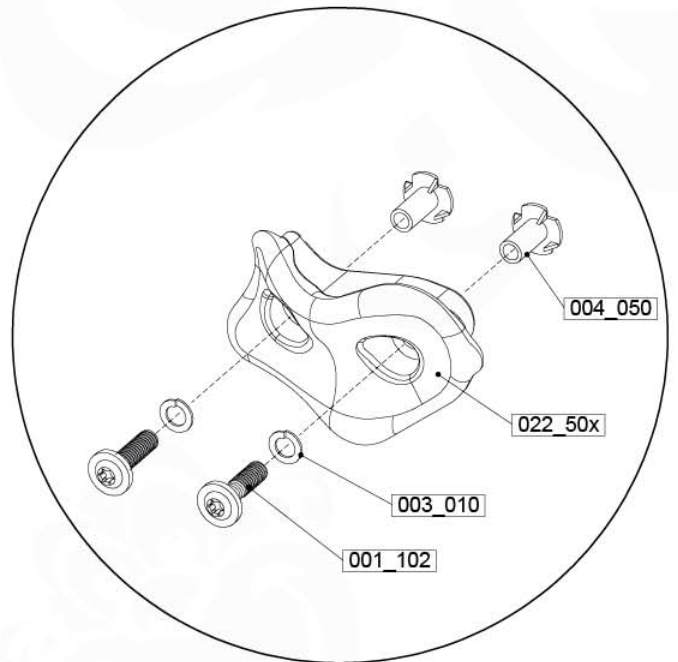

Rockwall 80 - P02 - 29-9-2021 - v4

11-1

11-2

11-3

12 2-Step Ladder

LA06

(194_102)

	PartNo	PartName	QTY.
Hardware Pack 100_602	001_406	Stealth Screw 8x45	8
	002_220	Gap Point Screw T25 - 5x45	4
	002_223	Gap Point Screw T25 - 5x80	5
Other	022_53x	Ladder/ Rope Rung 30cm	4
	022_84x	bpc cover	8
	120_102	Handgrip set (2x Complete)	1
Timber	A123	Post 70x70 L1230	1
	C74	Beam 740 mm	1