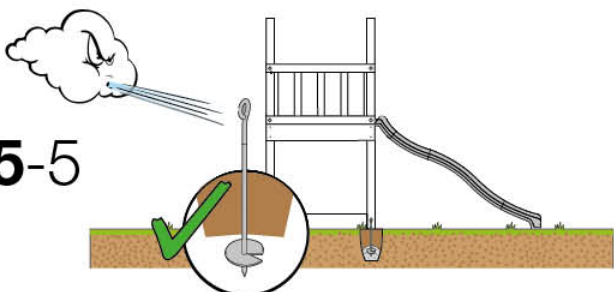

06 Playground Foundation

06-1

07 Base Tower

BT03

(194_100)

	PartNo	PartName	QTY.
Hardware Pack 100_600	001_406	Stealth Screw 8x45	6
	002_220	Gap Point Screw T25 - 5x45	76
	002_223	Gap Point Screw T25 - 5x80	16
Other	007_001	Ground-anchor	2
Hardware Pack 100_600	022_31x	bpc-base version 3	4
	022_84x	bpc cover	4
Wood	A220	Post 70x70 L2200	4
	C74	Beam 740 mm	4
	D60	Board 600 mm	10
	D74	Board 740 mm	8