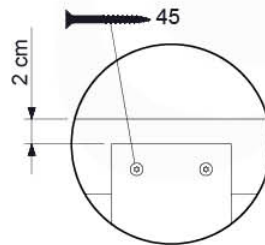

10-1

min. 26mm
max. 70mm