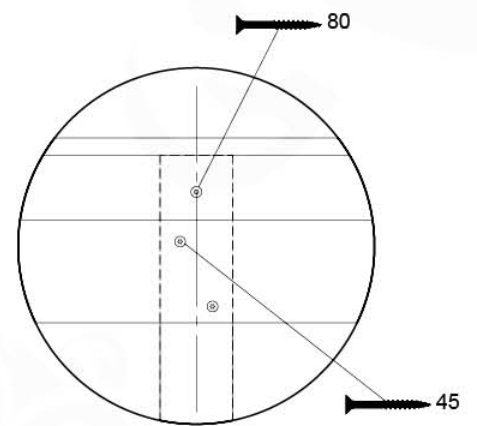

12-1

TwoStep-Ladder - P04 - 25/02/2022 - v4