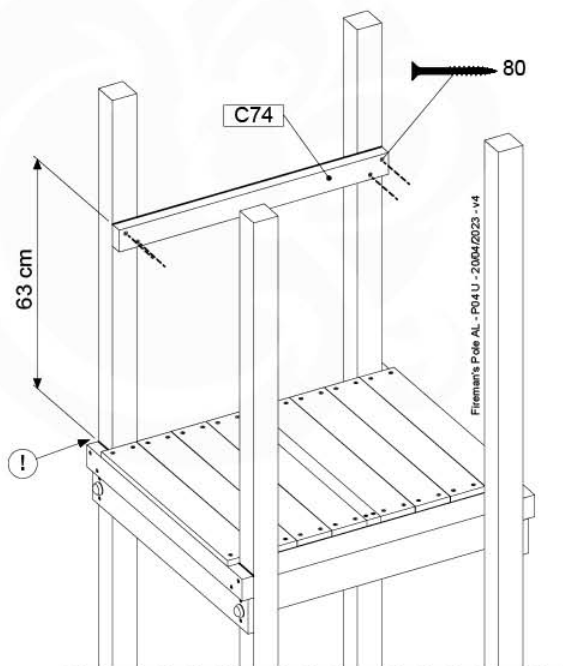

18 Firemans Pole

FP01

(201_275)

	PartNo	PartName	QTY.
Kit	201_275	Fireman's Pole kit (incl. 4x Screw T25 5x80)	1
Timber	C74	Beam 740 mm	1

Fireman's Pole AL - P02 U - 20/04/2023 - v4

18-1