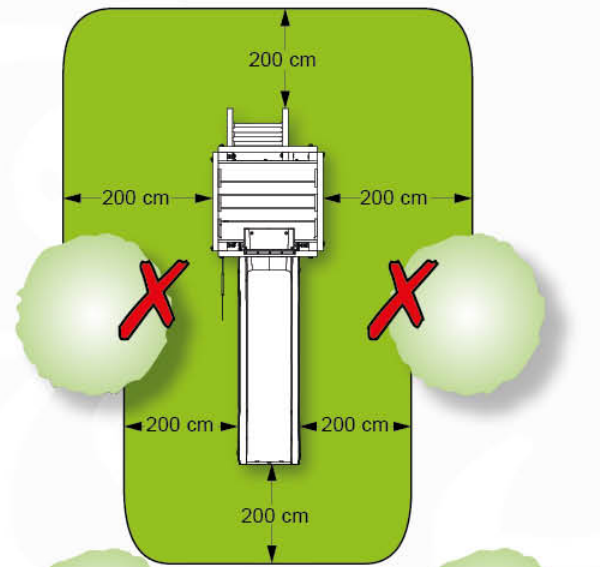

05 Safe Playground

05-1

05-2

05-3

05-4

05-5