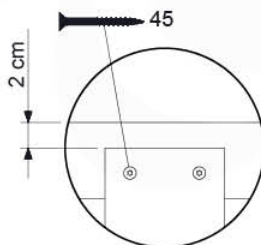

Balustrade 80 - P02 U - 15-7-2022 - v4

Ø3,5mm

SAFETY

09-1

SAFETY

min. 26mm
max. 70mm

10 Balustrade

BL02 - 2x