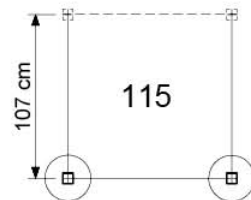

EXTENSION TOWERS