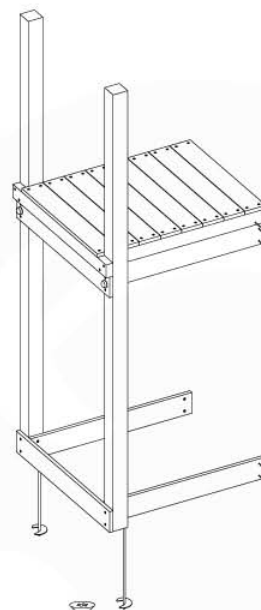

06 Playground Foundation

06-1

07 Base Tower

BT03

(194_100)

	PartNo	PartName	QTY.
Hardware Pack 100_600	001_406	Stealth Screw 8x45	6
	002_220	Gap Point Screw T25 - 5x45	76
	002_223	Gap Point Screw T25 - 5x80	16
Other	007_001	Ground-anchor	2
Hardware Pack 100_600	022_31x	bpc-base version 3	4
	022_84x	bpc cover	4
Wood	A220	Post 70x70 L2200	4
	C74	Beam 740 mm	4
	D60	Board 600 mm	10
	D74	Board 740 mm	8

Base Tower - P10 - BT03 - 15-7-2022 - v3.0

07-1

07-2

07-3

08 Extension Tower

ET01

(194_100)

	PartNo	PartName	QTY.
Hardware Pack 100_600	001_406	Stealth Screw 8x45	4
	002_220	Gap Point Screw T25 - 5x45	60
	002_223	Gap Point Screw T25 - 5x80	12
Other	007_001	Ground-anchor	2
Hardware Pack 100_600	022_31x	bpc-base version 3	2
	022_84x	bpc cover	2
Wood	A200	Post 70x70 L2000	2
	C74	Beam 740 mm	3
	D60	Board 600 mm	9
	D74	Board 740 mm	6

Extension Tower - P02 - ET01 - 18-12-2020 - v3.0

08-1

08-2

08-3

09 Balustrade

BL01 - 1x

(194_101)

	PartNo	PartName	QTY.
Hardware Pack	002_220	Gap Point Screw T25 - 5x45	16
	100_601	002_223	Gap Point Screw T25 - 5x80
Timber	C74	Beam 740 mm	1
	D65	Board 650 mm	4