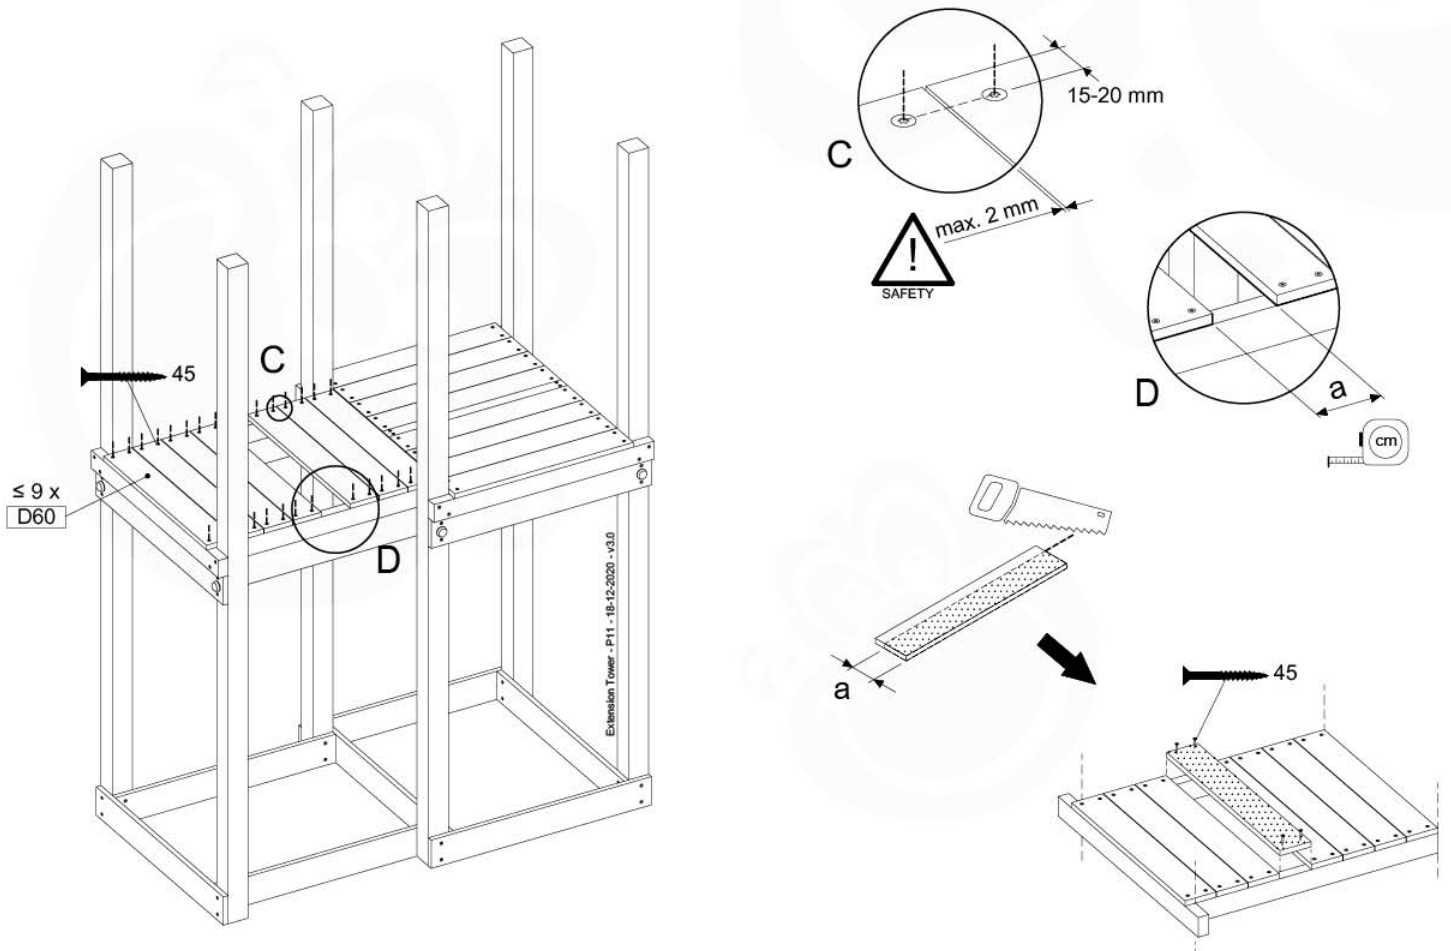

Base Tower - P10 - BT03 - 15-7-2022 - v3.0

07-1

07-2

07-3

08 Extension Tower

ET01

(194_100)

	PartNo	PartName	QTY.
Hardware Pack 100_600	001_406	Stealth Screw 8x45	4
	002_220	Gap Point Screw T25 - 5x45	60
	002_223	Gap Point Screw T25 - 5x80	12
Other	007_001	Ground-anchor	2
Hardware Pack 100_600	022_31x	bpc-base version 3	2
	022_84x	bpc cover	2
Wood	A200	Post 70x70 L2000	2
	C74	Beam 740 mm	3
	D60	Board 600 mm	9
	D74	Board 740 mm	6

Extension Tower - P02 - ET01 - 18-12-2020 - v3.0

08-1

08-2

08-3

09 Balustrade

BL01 - 1x

(194_101)

	PartNo	PartName	QTY.
Hardware Pack	002_220	Gap Point Screw T25 - 5x45	16
	100_601	002_223	Gap Point Screw T25 - 5x80
Timber	C74	Beam 740 mm	1
	D65	Board 650 mm	4