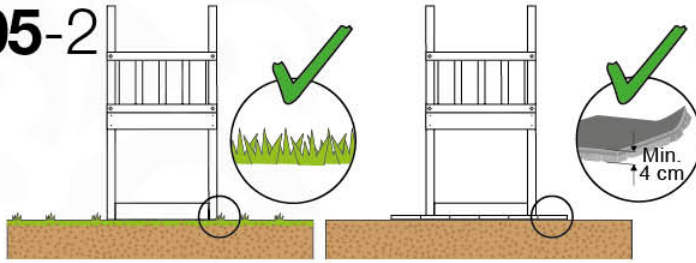

05 Safe Playground

05-1

05-2

05-3

05-4

05-5