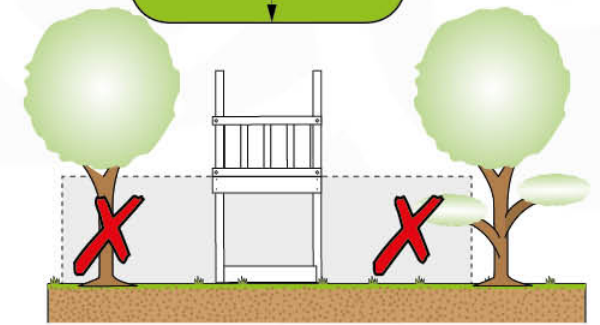

05 Safe Playground

05-1

05-2

05-3

05-4

05-5