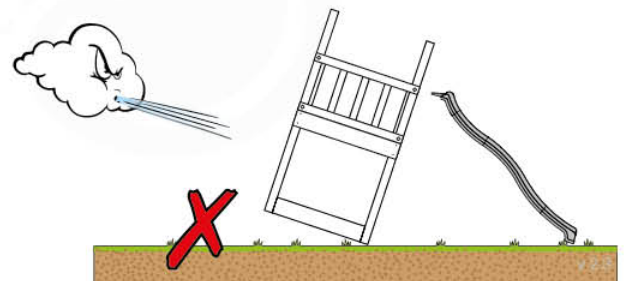

06 Playground Foundation

06-1

07 Base Tower

BT03

(194_100)

	PartNo	PartName	QTY.
Hardware Pack 100_600	001_406	Stealth Screw 8x45	6
	002_220	Gap Point Screw T25 - 5x45	76
	002_223	Gap Point Screw T25 - 5x80	16
Other	007_001	Ground-anchor	2
Hardware Pack 100_600	022_31x	bpc-base version 3	4
	022_84x	bpc cover	4
Wood	A220	Post 70x70 L2200	4
	C74	Beam 740 mm	4
	D60	Board 600 mm	10
	D74	Board 740 mm	8