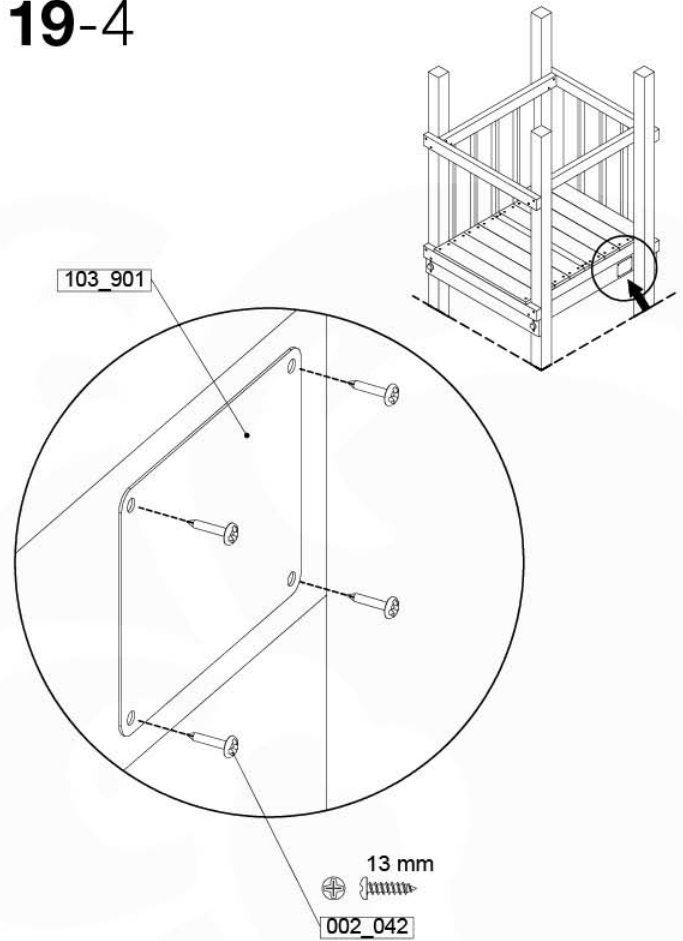

19-4

Accessory set - P04 - 0507/2023 - v5