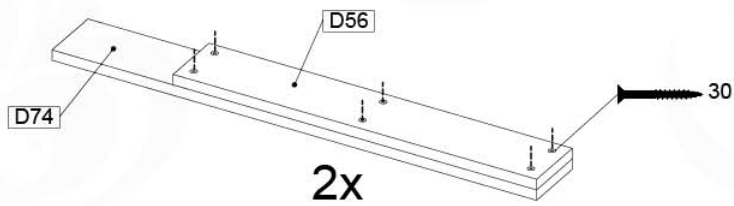

13-1

Roof Canvas - P03 - 29-9-2021 - v4