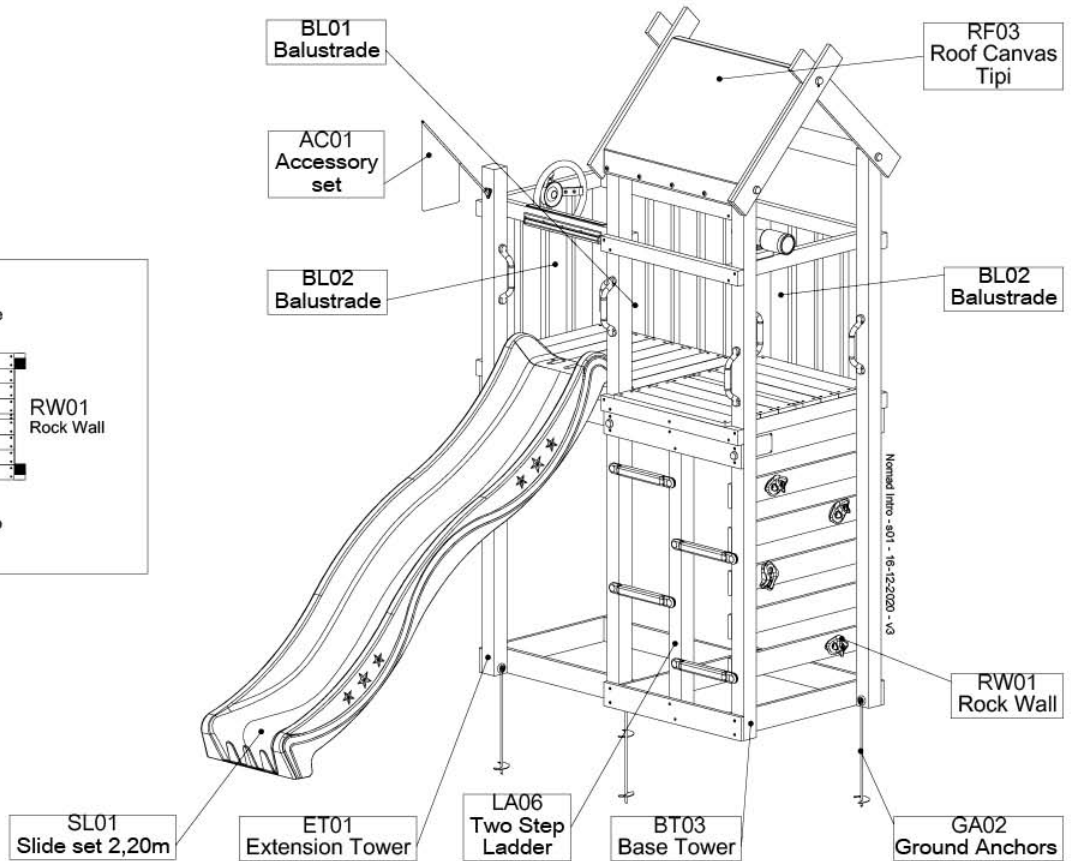

Assembly

Jungle Nomad

803_202

Manual Part 1

Important

This assembly manual should always be read in conjunction with the General Safety manual part as included in the hardware package of your playground equipment. Please read these safety instructions carefully before starting the assembly work.

Jungle Gym

BACKYARD PLAYGROUNDS

since 1988

6h