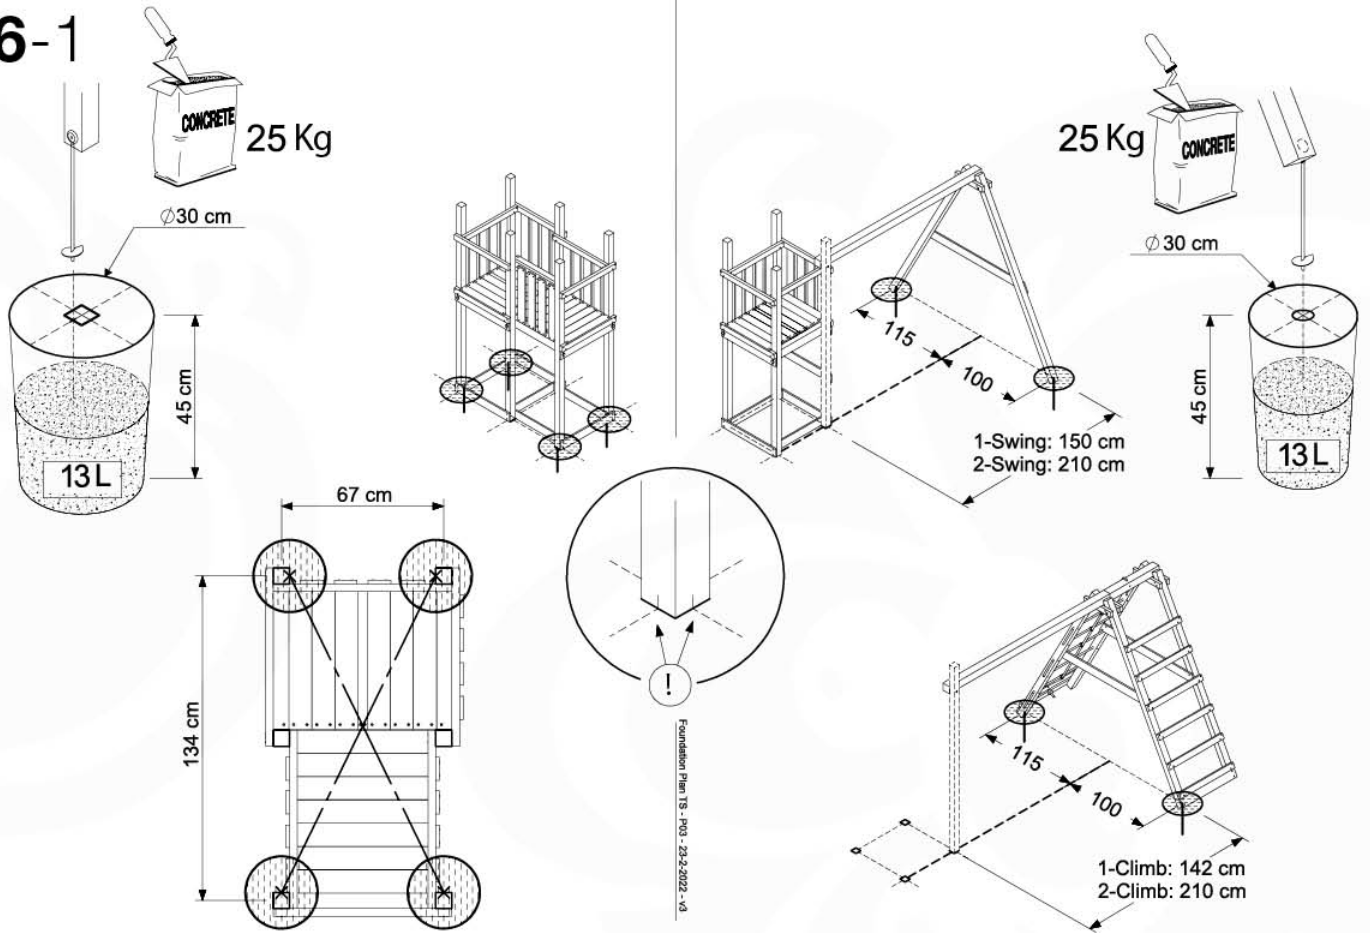

06 Playground Foundation

06-1

07 Base Tower

BT03

(194_100)

	PartNo	PartName	QTY.
Hardware Pack 100_600	001_406	Stealth Screw 8x45	6
	002_220	Gap Point Screw T25 - 5x45	76
	002_223	Gap Point Screw T25 - 5x80	16
Other	007_001	Ground-anchor	2
Hardware Pack 100_600	022_31x	bpc-base version 3	4
	022_84x	bpc cover	4
Wood	A220	Post 70x70 L2200	4
	C74	Beam 740 mm	4
	D60	Board 600 mm	10
	D74	Board 740 mm	8

Base Tower - P10 - BT03 - 15-7-2022 - v3.0

07-1

07-2

07-3

08 Extension Tower

ET01

(194_100)

	PartNo	PartName	QTY.
Hardware Pack 100_600	001_406	Stealth Screw 8x45	4
	002_220	Gap Point Screw T25 - 5x45	60
	002_223	Gap Point Screw T25 - 5x80	12
Other	007_001	Ground-anchor	2
Hardware Pack 100_600	022_31x	bpc-base version 3	2
	022_84x	bpc cover	2
Wood	A200	Post 70x70 L2000	2
	C74	Beam 740 mm	3
	D60	Board 600 mm	9
	D74	Board 740 mm	6