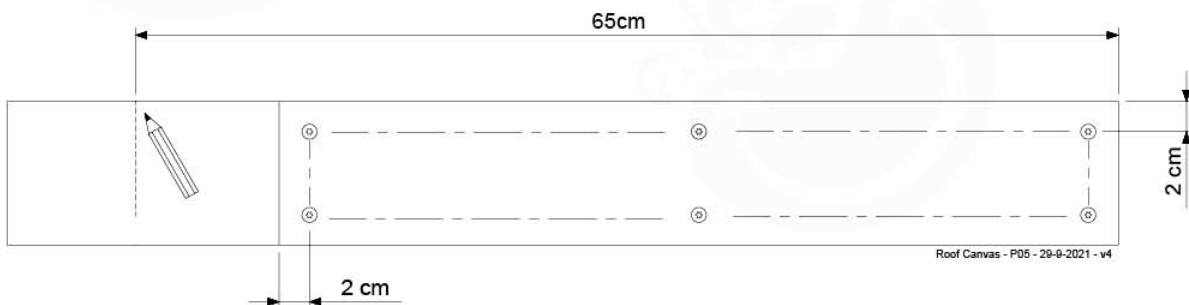

13-1

Roof Canvas - P03 - 29-9-2021 - v4