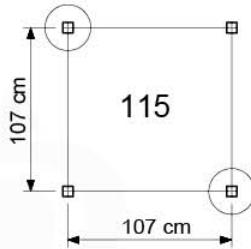

15 Ground Anchors

GA02

BASE TOWERS