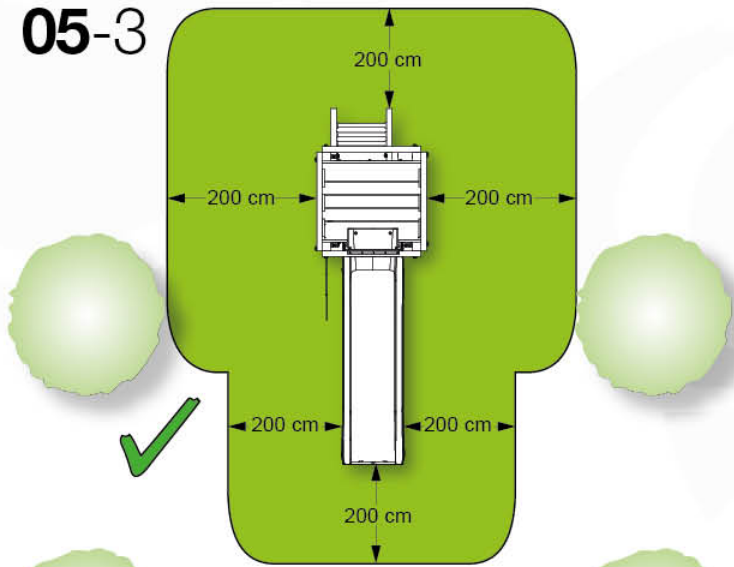

05 Safe Playground

05-1

05-2

05-3

05-4

05-5