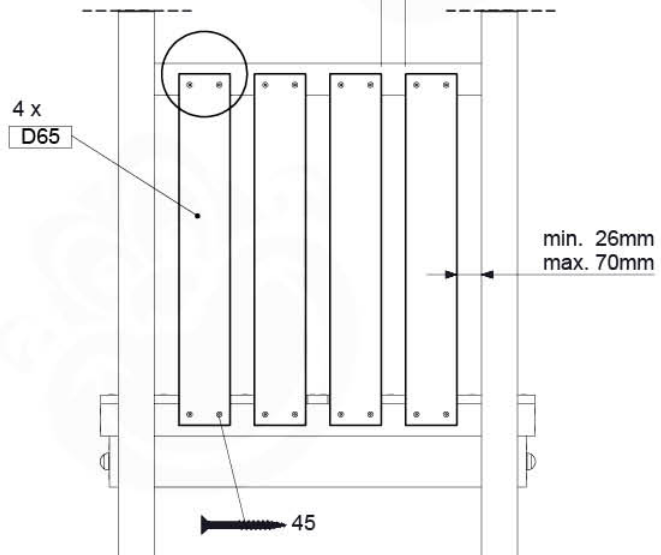

Base Tower - P10 - BT03 - 15-7-2022 - v3.0

07-1

07-2

07-3

08 Extension Tower

ET01

(194_100)

	PartNo	PartName	QTY.
Hardware Pack 100_600	001_406	Stealth Screw 8x45	4
	002_220	Gap Point Screw T25 - 5x45	60
	002_223	Gap Point Screw T25 - 5x80	12
Other	007_001	Ground-anchor	2
Hardware Pack 100_600	022_31x	bpc-base version 3	2
	022_84x	bpc cover	2
Wood	A200	Post 70x70 L2000	2
	C74	Beam 740 mm	3
	D60	Board 600 mm	9
	D74	Board 740 mm	6

Extension Tower - P02 - ET01 - 18-12-2020 - v3.0

08-1

08-2

08-3

09 Balustrade

BL01 - 1x

(194_101)

	PartNo	PartName	QTY.
Hardware Pack	002_220	Gap Point Screw T25 - 5x45	16
	100_601	002_223	Gap Point Screw T25 - 5x80
Timber	C74	Beam 740 mm	1
	D65	Board 650 mm	4

Balustrade 80 - P02 U - 15-7-2022 - v4

Ø3,5mm

SAFETY

09-1

SAFETY

min. 26mm
max. 70mm

10 Balustrade

BL02 - 2x

(194_101)

	PartNo	PartName	QTY.
Hardware Pack	002_220	Gap Point Screw T25 - 5x45	16
	100_601	Gap Point Screw T25 - 5x80	4
Timber	C74	Beam 740 mm	1
	D65	Board 650 mm	4

Balustrade 80 - P03 T - 15-7-2022 - v4