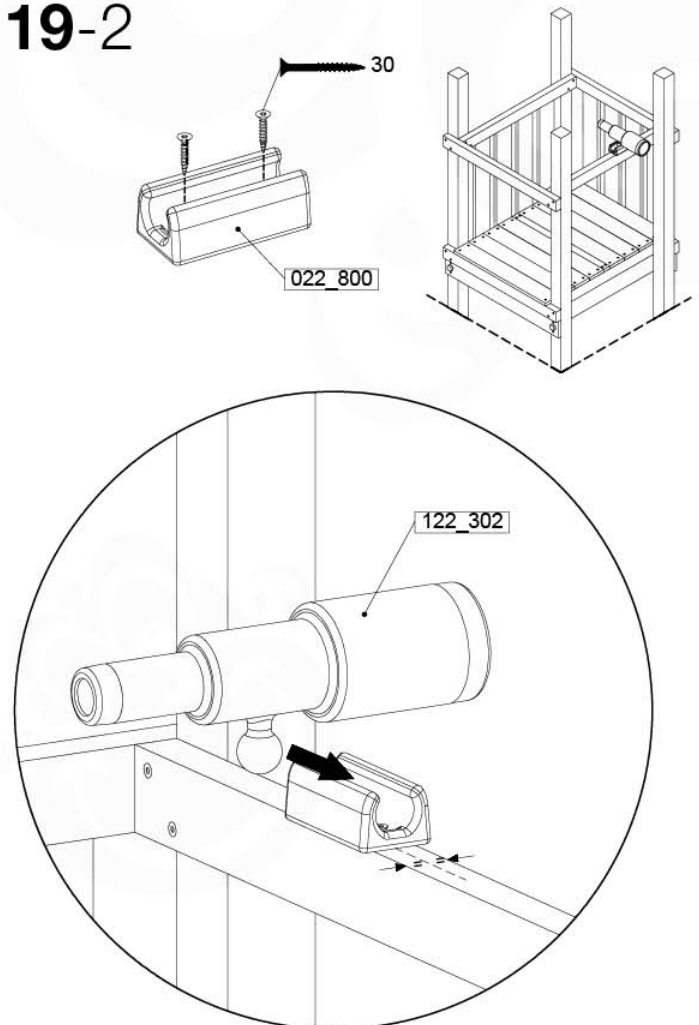

19-2

Accessory set - P03 - 05/07/2023 - v5