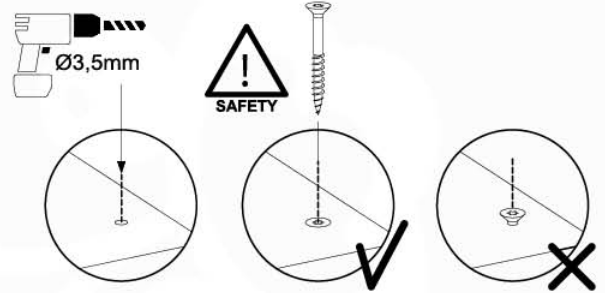

13 Roof Canvas Tipi

RF03

(194_108)

	PartNo	PartName	QTY.
Hardware Pack 100_606	001_417	Stealth Screw 8x80	6
	002_219	Gap Point Screw T25 - 5x30	12
	002_220	Gap Point Screw T25 - 5x45	8
	002_223	Gap Point Screw T25 - 5x80	2
	002_308	Gap Point Screw T25 - 5x20	10
	022_31x	bpc-base version 3	6
	022_84x	bpc cover	6
	023_031	Finishing Washer GPS 5.0	10
Other	123_220	Canvas sheet 735x1365mm (min. 735x1250)	1
Timber	C74	Beam 740 mm	1
	D56	Board L=(650 - board width) mm	2
	D74	Board 740 mm	6

Roof Canvas - P03 - 29-9-2021 - v4