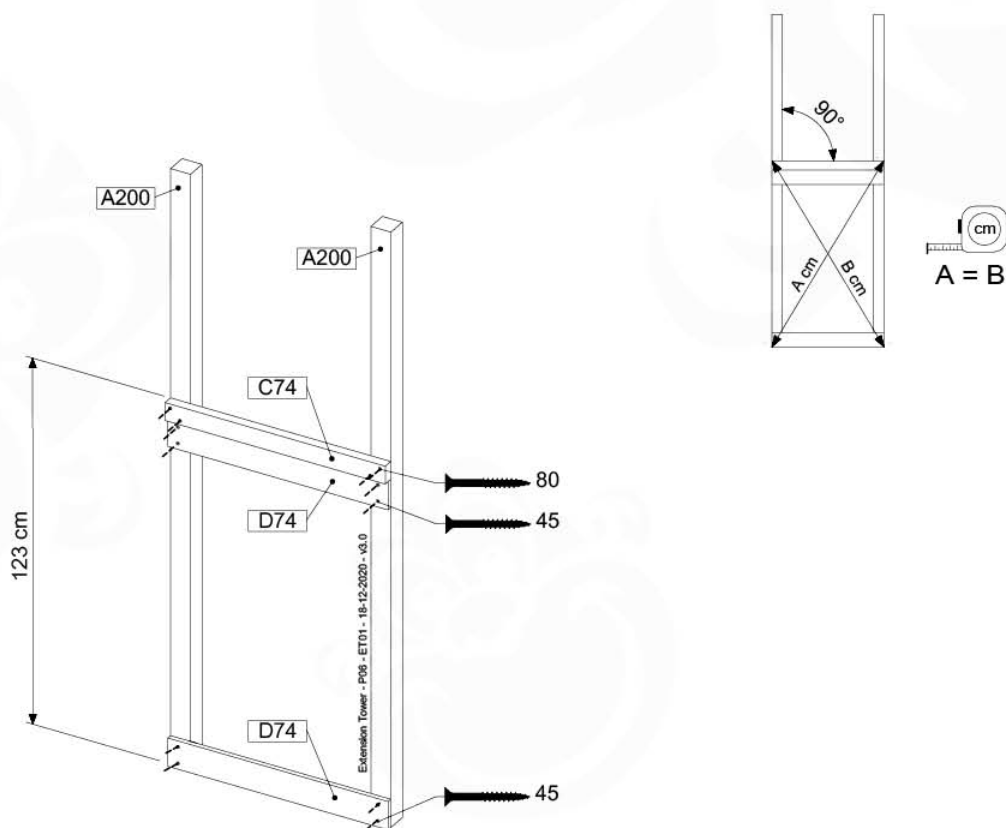

06 Playground Foundation

06-1

07 Base Tower

BT03

(194_100)

	PartNo	PartName	QTY.
Hardware Pack 100_600	001_406	Stealth Screw 8x45	6
	002_220	Gap Point Screw T25 - 5x45	76
	002_223	Gap Point Screw T25 - 5x80	16
Other	007_001	Ground-anchor	2
Hardware Pack 100_600	022_31x	bpc-base version 3	4
	022_84x	bpc cover	4
Wood	A220	Post 70x70 L2200	4
	C74	Beam 740 mm	4
	D60	Board 600 mm	10
	D74	Board 740 mm	8

Base Tower - P10 - BT03 - 15-7-2022 - v3.0

07-1

07-2

07-3

08 Extension Tower

ET01

(194_100)

	PartNo	PartName	QTY.
Hardware Pack 100_600	001_406	Stealth Screw 8x45	4
	002_220	Gap Point Screw T25 - 5x45	60
	002_223	Gap Point Screw T25 - 5x80	12
Other	007_001	Ground-anchor	2
Hardware Pack 100_600	022_31x	bpc-base version 3	2
	022_84x	bpc cover	2
Wood	A200	Post 70x70 L2000	2
	C74	Beam 740 mm	3
	D60	Board 600 mm	9
	D74	Board 740 mm	6

Extension Tower - P02 - ET01 - 18-12-2020 - v3.0

08-1

08-2

08-3

09 Balustrade

BL01 - 1x

(194_101)

	PartNo	PartName	QTY.
Hardware Pack	002_220	Gap Point Screw T25 - 5x45	16
	100_601	002_223	Gap Point Screw T25 - 5x80
Timber	C74	Beam 740 mm	1
	D65	Board 650 mm	4