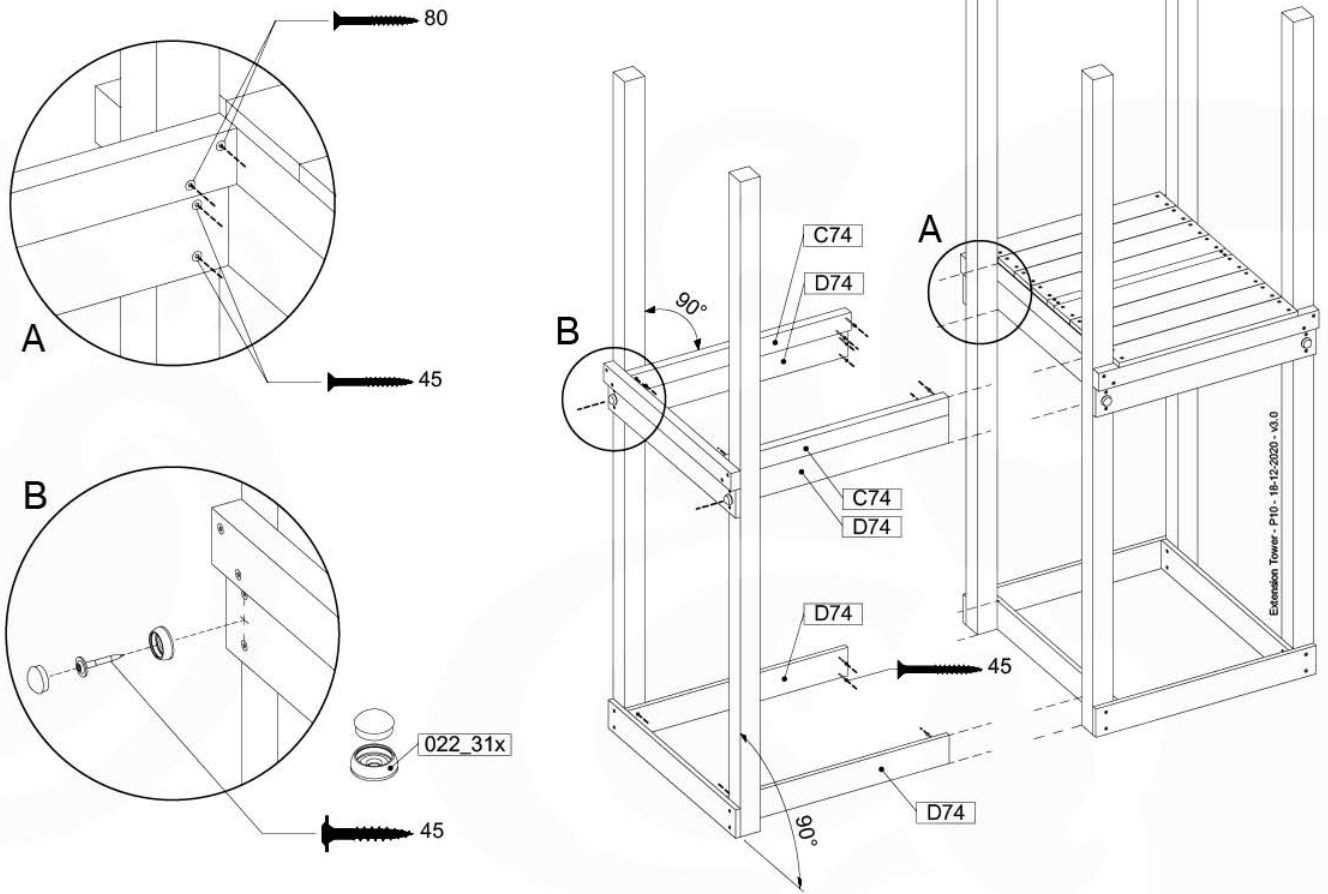

06 Playground Foundation

06-1

07 Base Tower

BT03

(194_100)

	PartNo	PartName	QTY.
Hardware Pack 100_600	001_406	Stealth Screw 8x45	6
	002_220	Gap Point Screw T25 - 5x45	76
	002_223	Gap Point Screw T25 - 5x80	16
Other	007_001	Ground-anchor	2
Hardware Pack 100_600	022_31x	bpc-base version 3	4
	022_84x	bpc cover	4
Wood	A220	Post 70x70 L2200	4
	C74	Beam 740 mm	4
	D60	Board 600 mm	10
	D74	Board 740 mm	8

Base Tower - P10 - BT03 - 15-7-2022 - v3.0

07-1

07-2

07-3

08 Extension Tower

ET01

(194_100)

	PartNo	PartName	QTY.
Hardware Pack 100_600	001_406	Stealth Screw 8x45	4
	002_220	Gap Point Screw T25 - 5x45	60
	002_223	Gap Point Screw T25 - 5x80	12
Other	007_001	Ground-anchor	2
Hardware Pack 100_600	022_31x	bpc-base version 3	2
	022_84x	bpc cover	2
Wood	A200	Post 70x70 L2000	2
	C74	Beam 740 mm	3
	D60	Board 600 mm	9
	D74	Board 740 mm	6

Extension Tower - P02 - ET01 - 18-12-2020 - v3.0

08-1

08-2

08-3

09 Balustrade

BL01 - 1x

(194_101)

	PartNo	PartName	QTY.
Hardware Pack	002_220	Gap Point Screw T25 - 5x45	16
	100_601	002_223	Gap Point Screw T25 - 5x80
Timber	C74	Beam 740 mm	1
	D65	Board 650 mm	4