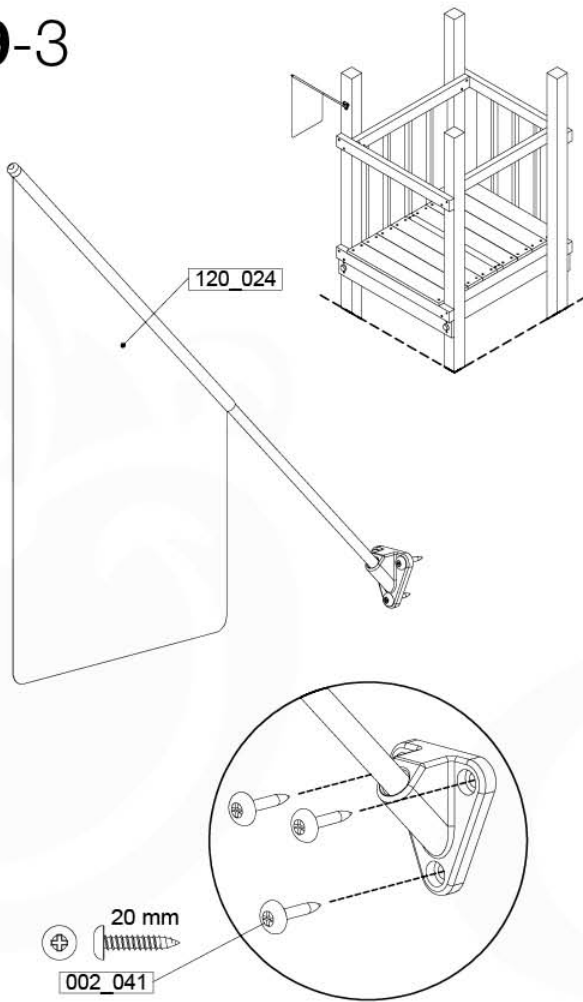

AC01

(194_119)

	PartNo	PartName	QTY.
Hardware Pack 100_617	001_406	Stealth Screw 8x45	1
	002_041	Dome head screw 4.5 x 20 mm	3
	002_042	Dome head screw 3.5 x 13mm	4
	002_219	Gap Point Screw T25 - 5x30	2
Other	022_300	Steering Wheel	1
	022_800	Rail P/T 105	1
	022_910	Sandpad	1
	103_901	Logo ID Plate	1
	104_107	Tool Set Climbing Units	1
	120_024	Tower Flag	1
	122_302	Telescope	1

Accessory set - P02 - 05/07/2023 - v5

19-1

19-2

Accessory set - P03 - 05/07/2023 - v5

19-3

19-4

Accessory set - P04 - 0507/2023 - v5

19-5 Safety check