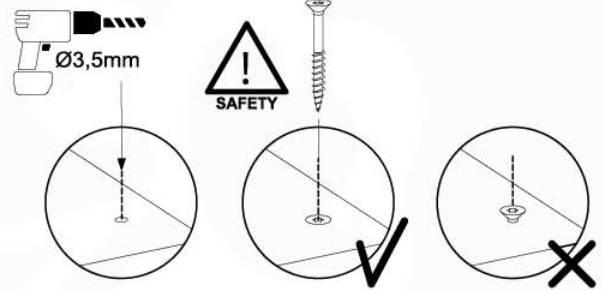

11 Rockwall

RW01

(194_105)

	PartNo	PartName	QTY.
Hardware pack 100_604	001_102	Washer Head Screw T40 M8x30	8
	002_220	Gap Point Screw T25 - 5x45	24
	002_223	Gap Point Screw T25 - 5x80	4
	003_010	M8 spring lock washer	8
	004_050	M8 22mm Drive in Nut	8
Other	022_50x	Climbing Rock	4
	120_102	Handgrip set (2x Complete)	1
Timber	C74	Beam 740 mm	1
	D74	Board 740 mm	5

Rockwall 80 - P02 - 29-9-2021 - v4