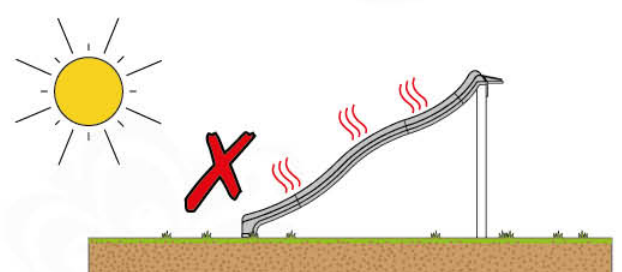

05 Safe Playground

05-1

05-2

05-3

05-4

05-5