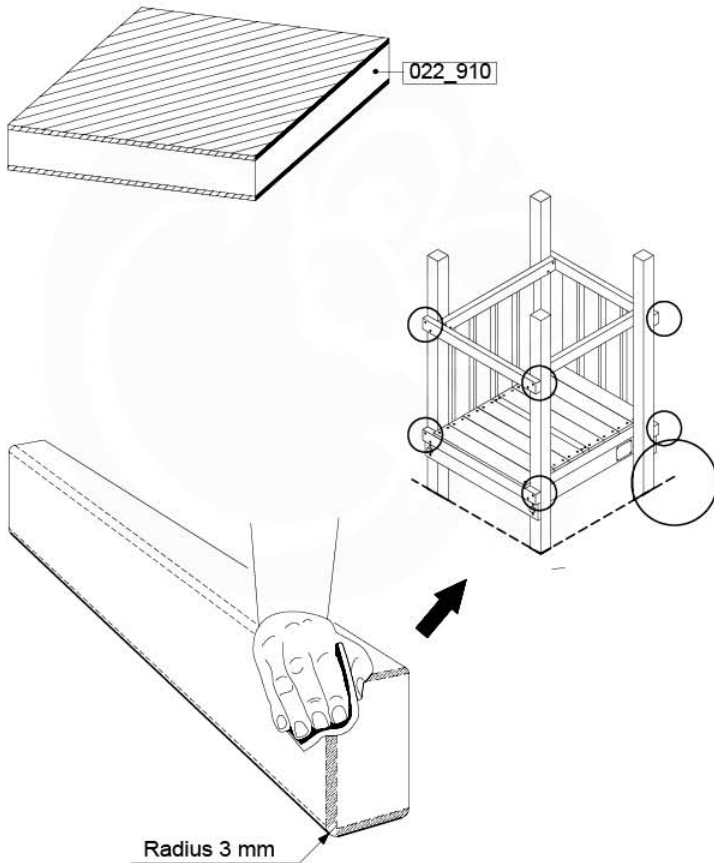

19-5 Safety check

20 Download and Saving

+

Manual Part 1