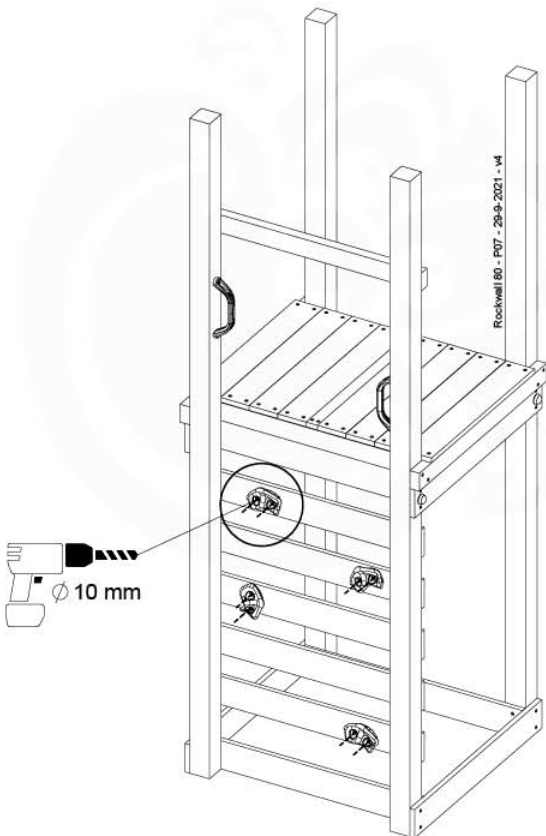

Rockwall 80 - P02 - 29-9-2021 - v4

11-1

11-2

11-3

12 2-Step Ladder

LA06

(194_102)

	PartNo	PartName	QTY.
Hardware Pack 100_602	001_406	Stealth Screw 8x45	8
	002_220	Gap Point Screw T25 - 5x45	4
	002_223	Gap Point Screw T25 - 5x80	5
Other	022_53x	Ladder/ Rope Rung 30cm	4
	022_84x	bpc cover	8
	120_102	Handgrip set (2x Complete)	1
Timber	A123	Post 70x70 L1230	1
	C74	Beam 740 mm	1