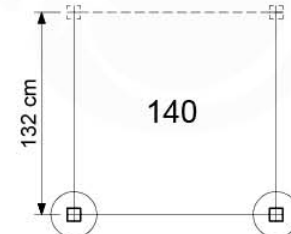

EXTENSION TOWERS