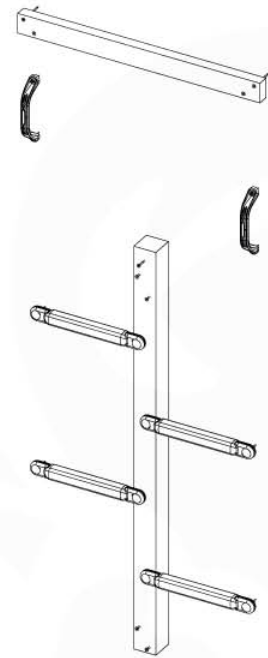

12 2-Step Ladder

LA06

(194_102)

	PartNo	PartName	QTY.
Hardware Pack 100_602	001_406	Stealth Screw 8x45	8
	002_220	Gap Point Screw T25 - 5x45	4
	002_223	Gap Point Screw T25 - 5x80	5
Other	022_53x	Ladder/ Rope Rung 30cm	4
	022_84x	bpc cover	8
	120_102	Handgrip set (2x Complete)	1
Timber	A123	Post 70x70 L1230	1
	C74	Beam 740 mm	1

TwoStep-Ladder - P02 - 25/02/2022 - v4