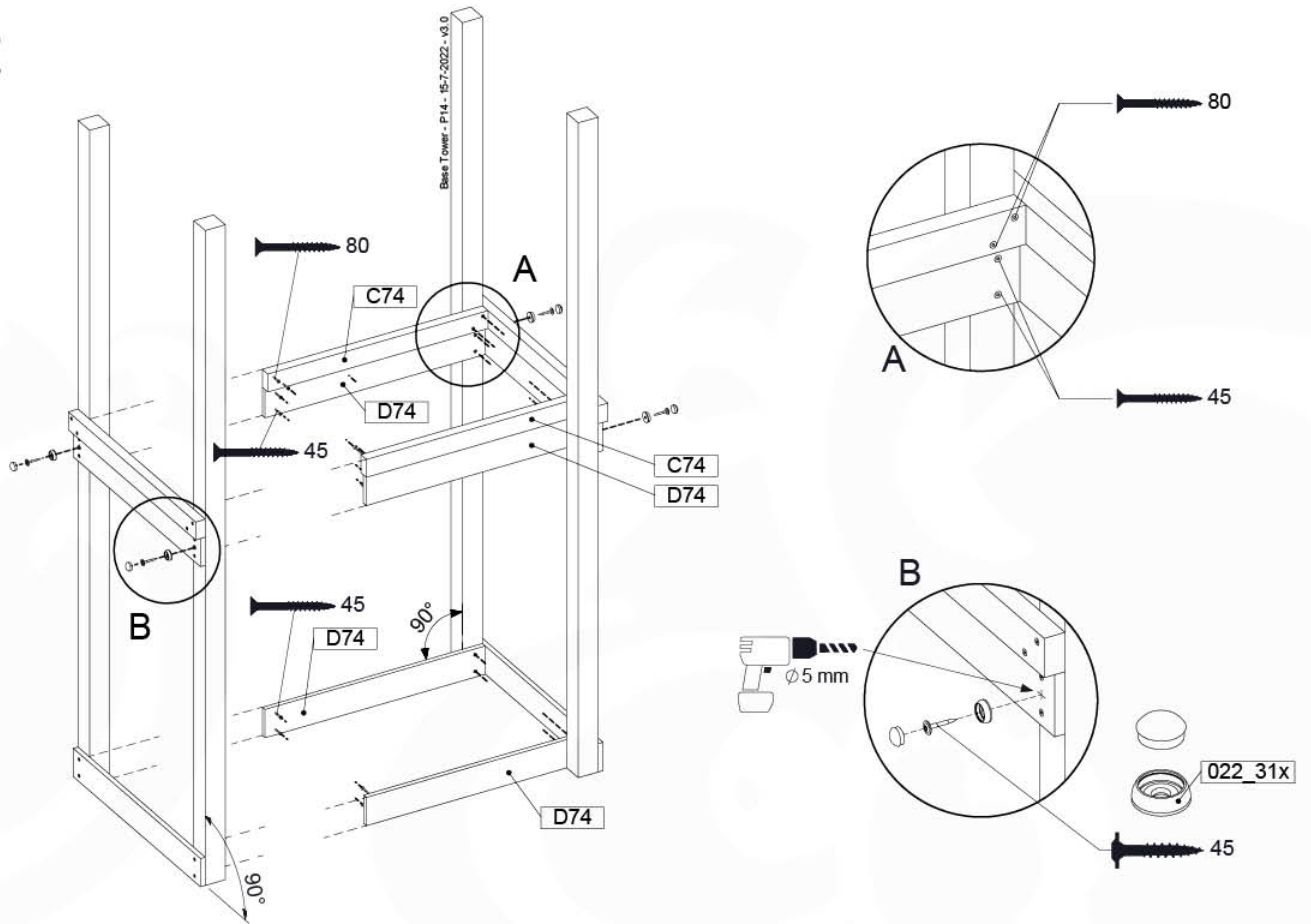

06 Playground Foundation

06-1

07 Base Tower

BT03

(194_100)

	PartNo	PartName	QTY.
Hardware Pack 100_600	001_406	Stealth Screw 8x45	6
	002_220	Gap Point Screw T25 - 5x45	76
	002_223	Gap Point Screw T25 - 5x80	16
Other	007_001	Ground-anchor	2
Hardware Pack 100_600	022_31x	bpc-base version 3	4
	022_84x	bpc cover	4
Wood	A220	Post 70x70 L2200	4
	C74	Beam 740 mm	4
	D60	Board 600 mm	10
	D74	Board 740 mm	8

Base Tower - P10 - BT03 - 15-7-2022 - v3.0

07-1

07-2

07-3

08 Extension Tower

ET01

(194_100)

	PartNo	PartName	QTY.
Hardware Pack 100_600	001_406	Stealth Screw 8x45	4
	002_220	Gap Point Screw T25 - 5x45	60
	002_223	Gap Point Screw T25 - 5x80	12
Other	007_001	Ground-anchor	2
Hardware Pack 100_600	022_31x	bpc-base version 3	2
	022_84x	bpc cover	2
Wood	A200	Post 70x70 L2000	2
	C74	Beam 740 mm	3
	D60	Board 600 mm	9
	D74	Board 740 mm	6