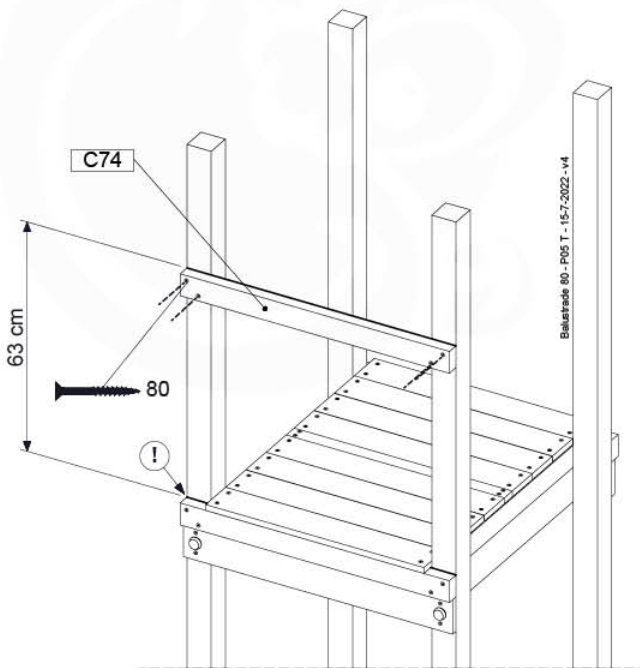

Balustrade 80 - P05 T - 15-7-2022 - v4