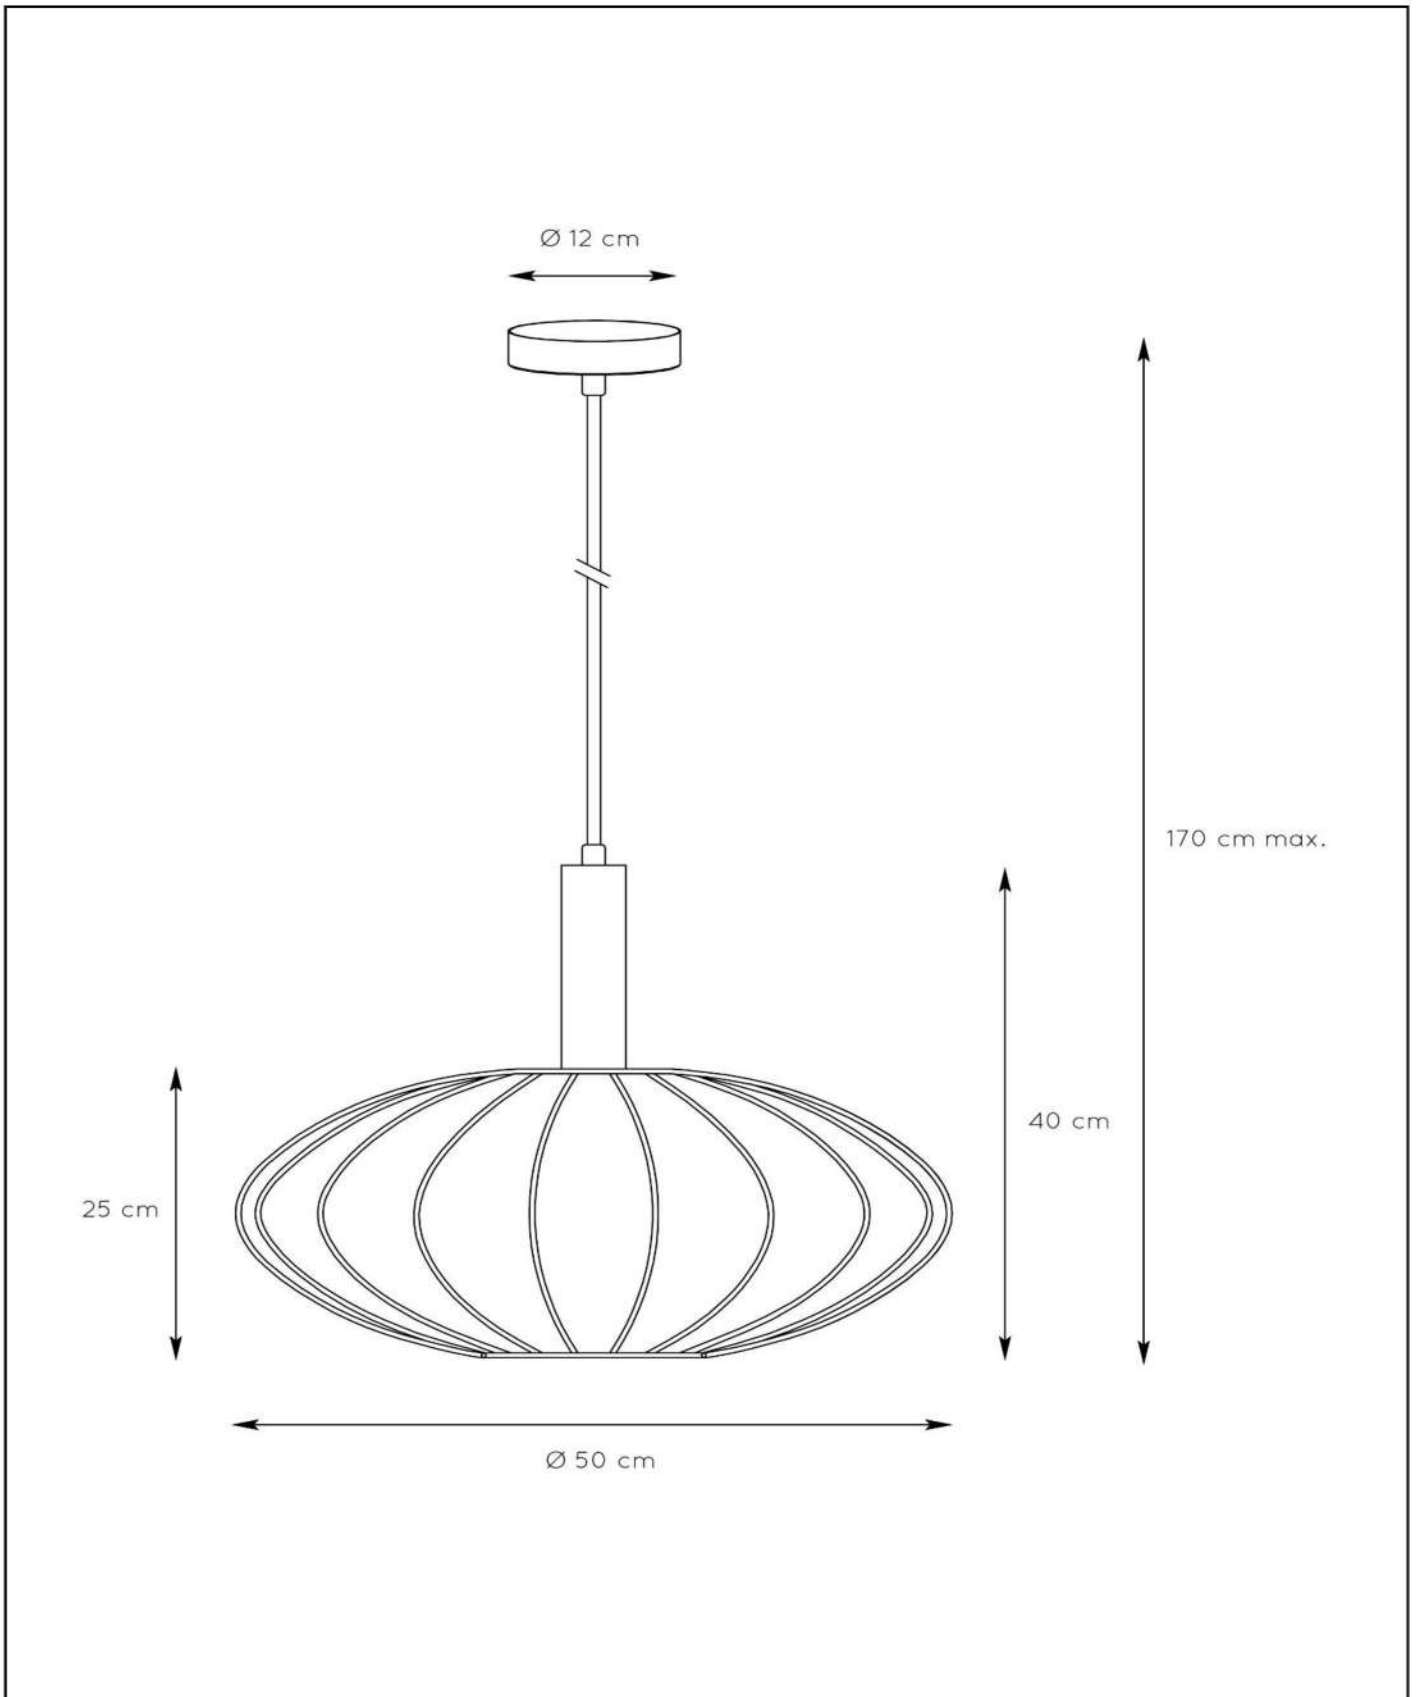

# CORINA

Item number: 03447/52/30  
EAN code: 54 11212032003

For more specifications or dimensions of this product please visit [www.lucide.com](http://www.lucide.com)