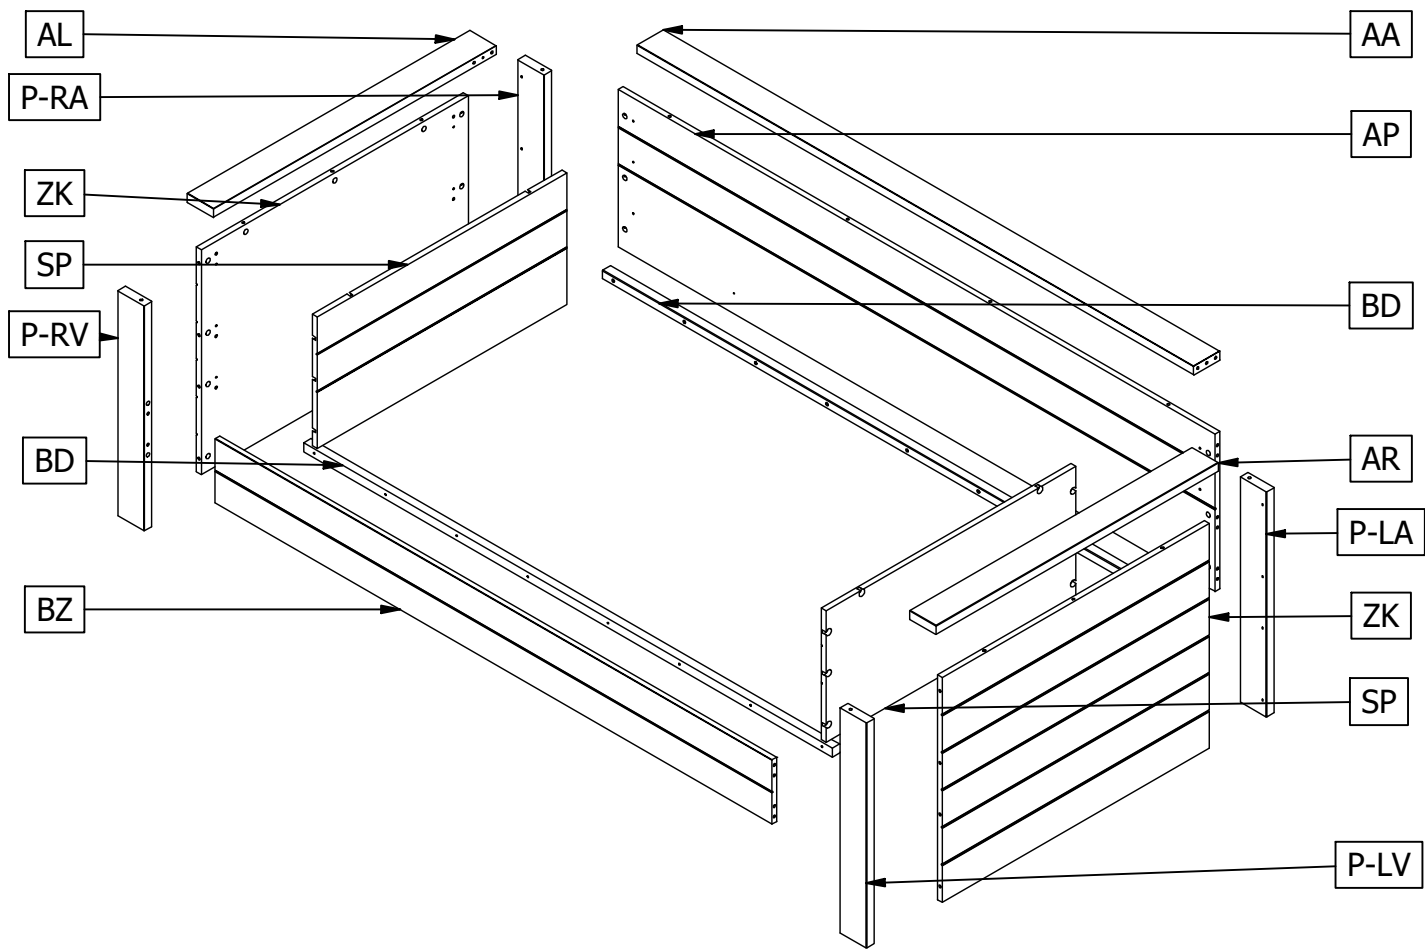

DENNIS BEDBANK

SOFABETT - LIT CANAPE - SOFA BED

MADE BY
wood

| Qty | Code | Thickness | Length | Width |
|-----|------|-----------|--------|-------|
| 1 | AA | 28 | 2000 | 95 |
| 1 | AL | 28 | 1015 | 95 |
| 1 | AP | 18 | 2144 | 490 |
| 1 | AR | 28 | 1025 | 95 |
| 2 | BD | 28 | 1900 | 28 |
| 1 | BZ | 18 | 2000 | 200 |
| 1 | P-LA | 28 | 700 | 95 |
| 1 | P-LV | 28 | 700 | 95 |
| 1 | P-RA | 28 | 700 | 95 |
| 1 | P-RV | 28 | 700 | 95 |
| 2 | SP | 18 | 897 | 410 |
| 2 | ZK | 18 | 959 | 700 |

| | | | | | |
|----|------------|--|---|------|--|
| 36 | Ø15mm | AC000102  | 1 | Glue | AC000607  |
| 36 | 24mm | AC000103  | | | |
| 4 | Ø10x12,5mm | AC000107  | | | |
| 16 | Ø20x12.5mm | AC000113  | | | |
| 16 | Ø5x9.5mm | AC000114  | | | |
| 4 | Ø35x14mm | AC000135  | | | |
| 4 | M6x50mm | AC000136  | | | |
| 4 | Ø35mm | AC000137  | | | |
| 1 | | AC000138  | | | |
| 16 | 4.5x40mm | AC000206  | | | |
| 16 | 8x35mm | AC000601  | | | |