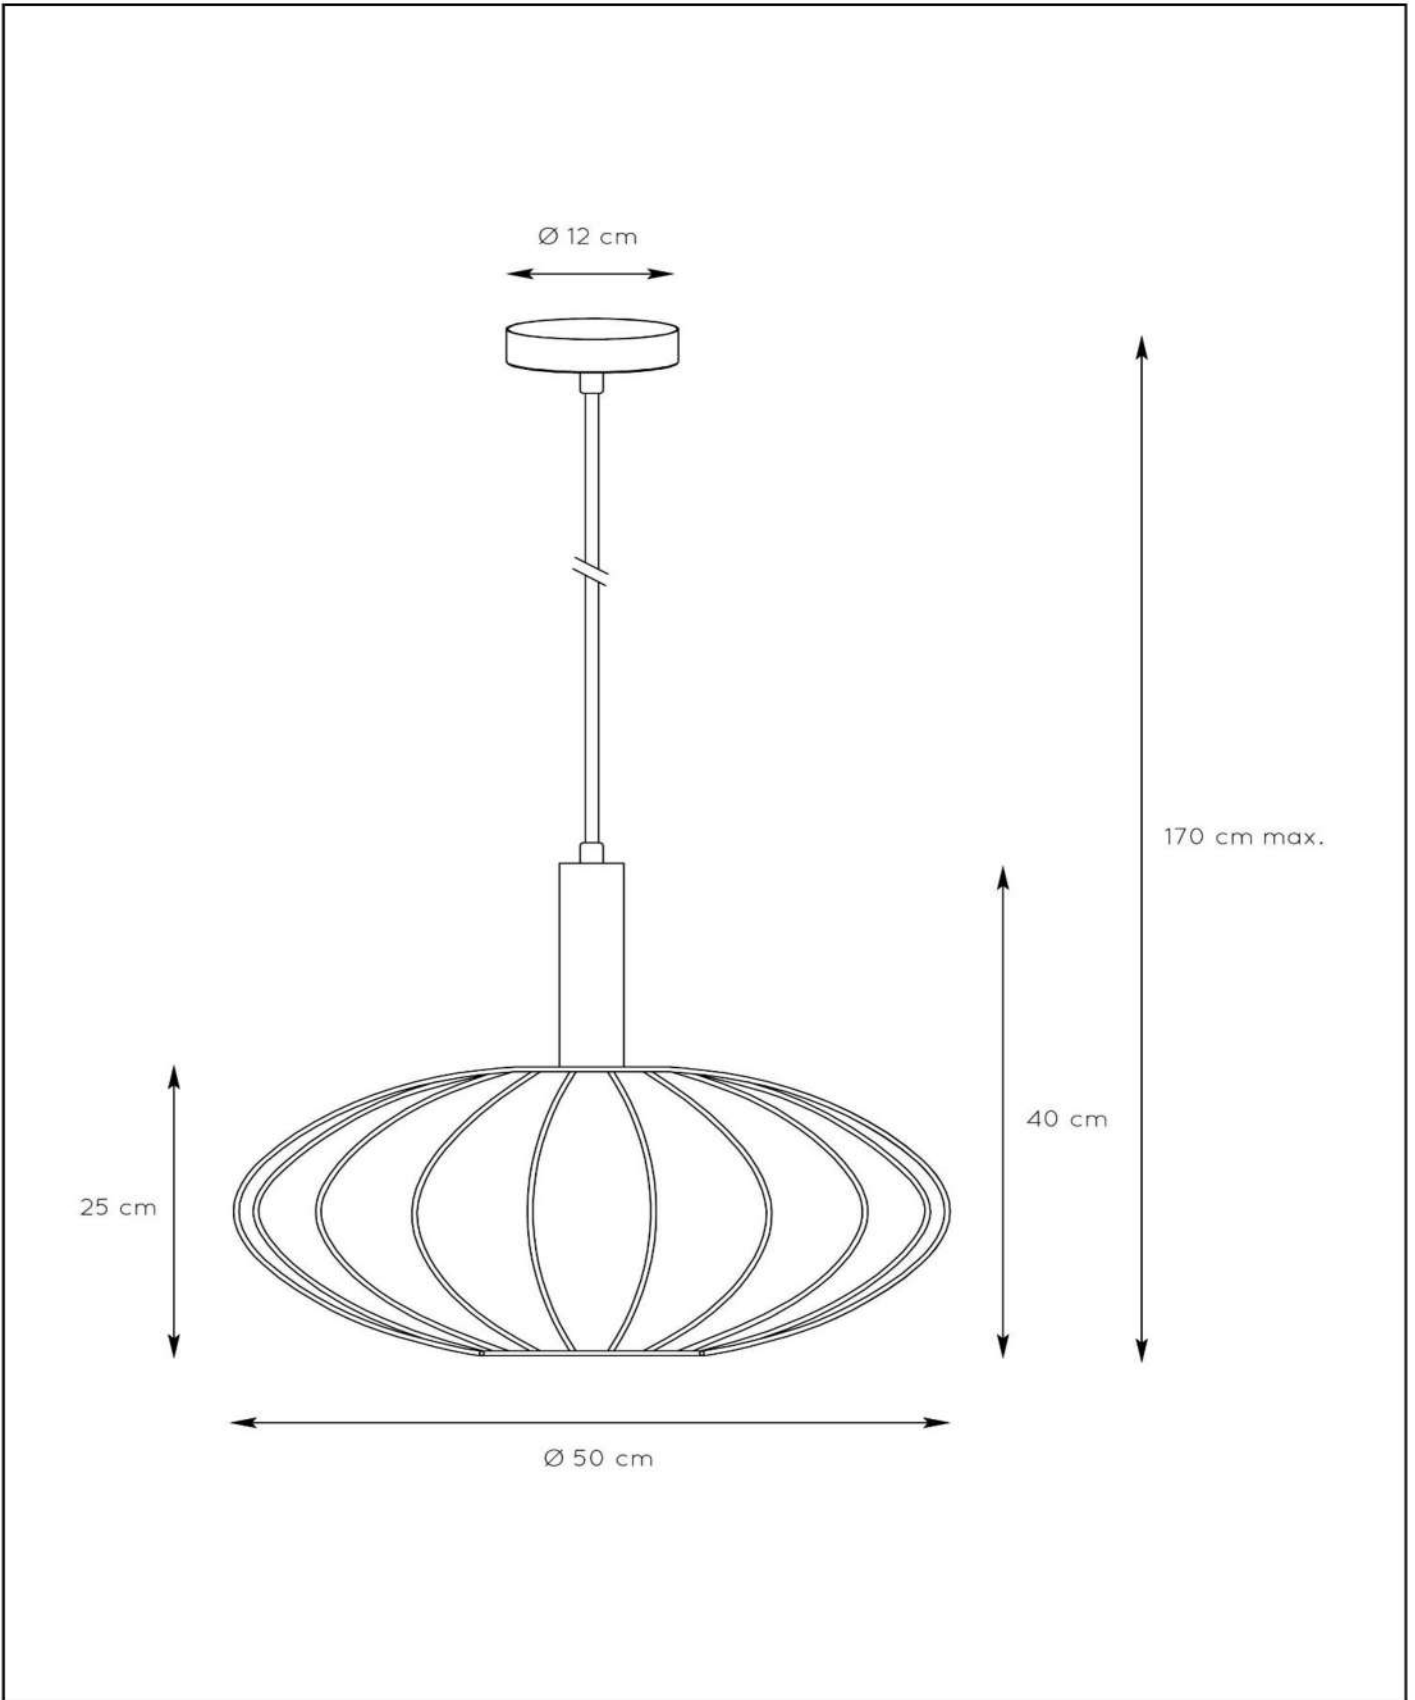

**CORINA**

Item number: 03447/52/38  
EAN code: 54 112120320 10

For more specifications or dimensions of this product please visit [www.lucide.com](http://www.lucide.com)