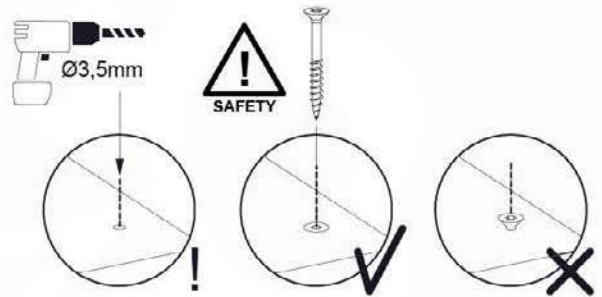

17 Slide Set

SL01

(194_107)

	PartNo	PartName	QTY.
Hardware Pack 100_605	000_101	Nail Pan Head	10
	002_223	Gap Point Screw T25 - 5x80	4
	002_308	Gap Point Screw T25 - 5x20	2
Other	120_102	Handgrip set (2x Complete)	1
	123_200	Bumperpad	1
	324_xxx 334_xxx	Wavy Star Slide XL 2200 mm / Wavy Star Slide XL 2650 mm	1
Timber	C74	Beam 740 mm	1

Slide set - PC3 U - 15.7.2022 - v4