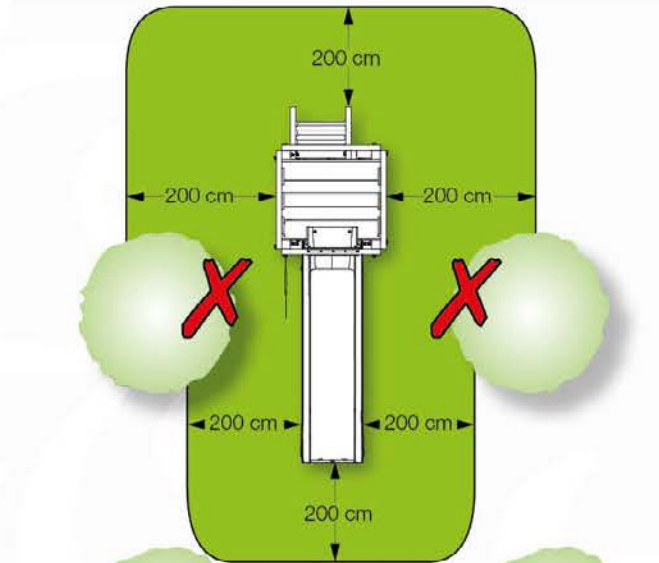

05 Safe Playground Planning

05-1

05-2

05-3

05-4

05-5