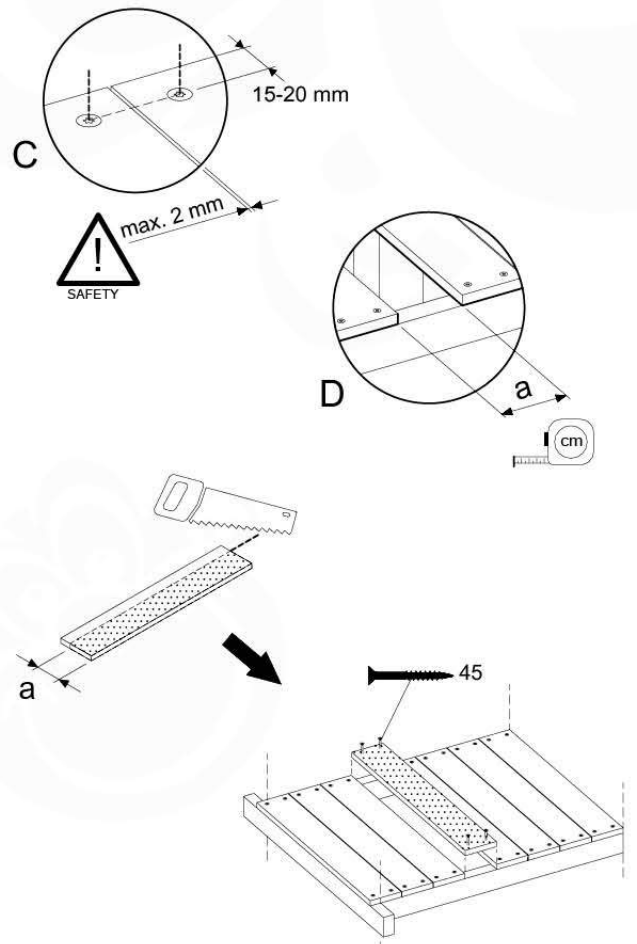

06 Playground Foundation

FD02

06-1

07 Base Tower

BT03

(194_100)

	PartNo	PartName	QTY.
Hardware Pack 100_600	001_406	Stealth Screw 8x45	6
	002_220	Gap Point Screw T25 - 5x45	76
	002_223	Gap Point Screw T25 - 5x80	16
Other	007_001	Ground-anchor	2
Hardware Pack 100_600	022_31x	bpc-base version 3	4
	022_84x	bpc cover	4
Wood	A220	Post 70x70 L2200	4
	C74	Beam 740 mm	4
	D60	Board 600 mm	10
	D74	Board 740 mm	8

Base Tower - P04 - BT03 - 15-7-2022 - v3.0

07-1

07-2

07-3

08 Extension Tower

ET01

(194_100)

	PartNo	PartName	QTY.
Hardware Pack 100_600	001_406	Stealth Screw 8x45	4
	002_220	Gap Point Screw T25 - 5x45	60
	002_223	Gap Point Screw T25 - 5x80	12
Other	007_001	Ground-anchor	2
Hardware Pack 100_600	022_31x	bpc-base version 3	2
	022_84x	bpc cover	2
Wood	A200	Post 70x70 L2000	2
	C74	Beam 740 mm	3
	D60	Board 600 mm	9
	D74	Board 740 mm	6

Extension Tower - P02 - ET01 - 18-12-2020 - v3.0

08-1

08-2

08-3

09 Balustrade (1x)

BL01

(194_101)

	PartNo	PartName	QTY.
Hardware Pack	002_220	Gap Point Screw T25 - 5x45	16
	100_601	002_223	Gap Point Screw T25 - 5x80
Timber	C74	Beam 740 mm	1
	D65	Board 650 mm	4