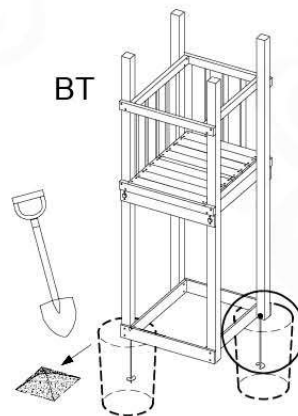

15

1-Swing Module / 2-Swing Module
457_101
457_102

+

15

1-Climb Module / 2-Climb Module
457_105
457_106

15 Ground Anchors

GA02

BASE TOWERS

EXTENSION TOWERS

Ground Anchors Uni. - P01 - 04/07/2023 - v1.2

15-1

SW / CL

Ground Anchors Uni. - P03 - 04/07/2023 - v1.2

BT

ET

15-2