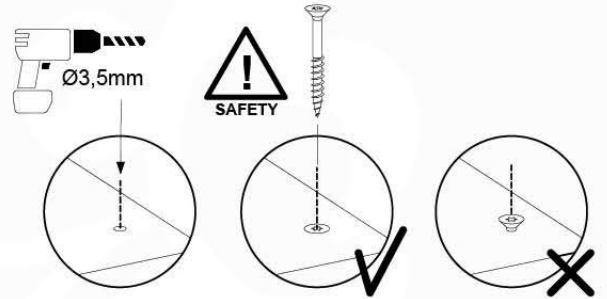

(194_118)

	PartNo	PartName	QTY.
Hardware Pack	002_220	Gap Point Screw T25 - 5x45	116
	002_223	Gap Point Screw T25 - 5x80	4
Timber	C74	Beam 740 mm	1
	D74	Board 740 mm	29