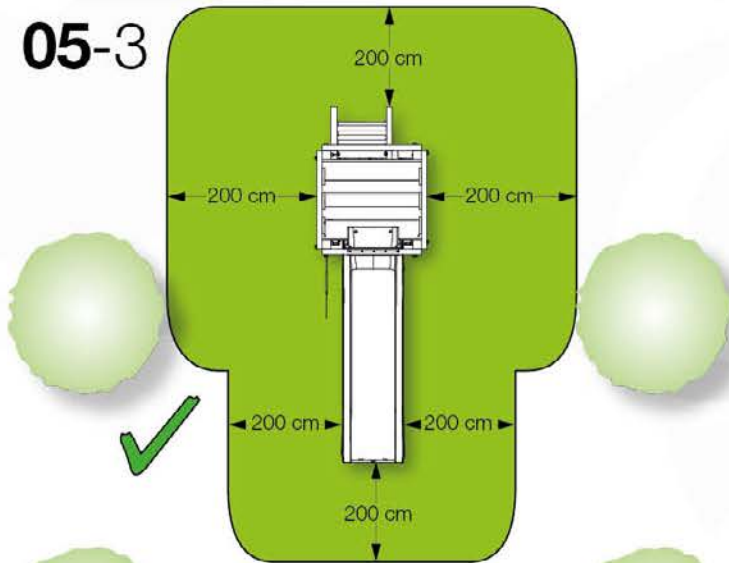

05 Safe Playground Planning

05-1

05-2

05-3

05-4

05-5