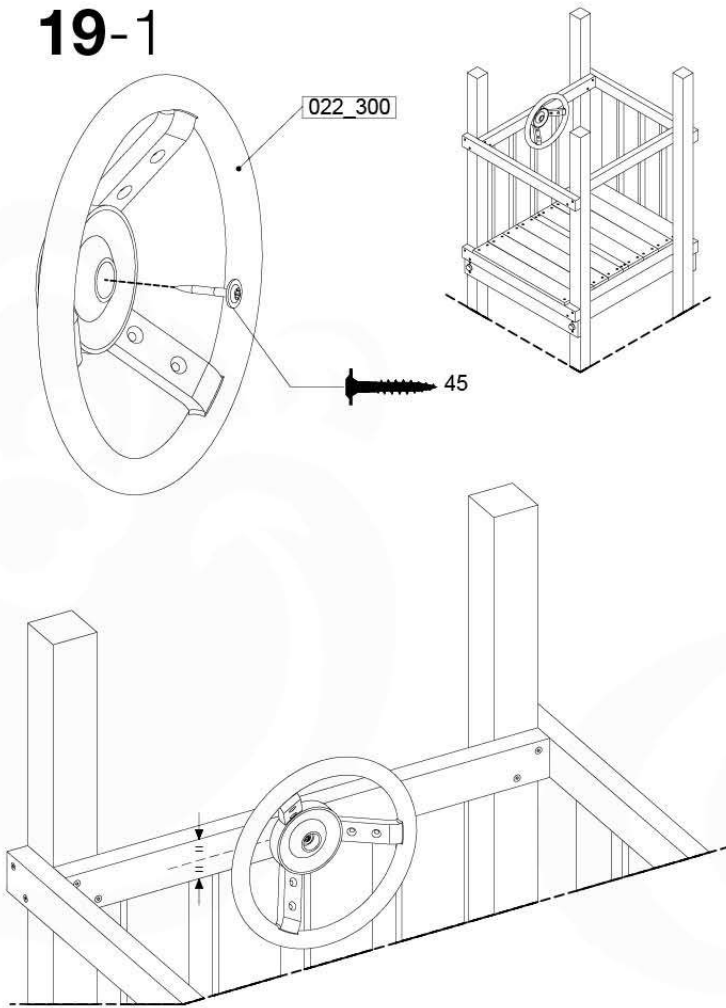

19-1

19-2

Accessories set - P03 - 05/07/2023 - v5

19-3

19-4

Accessories set - P04 - 05/07/2023 - v5