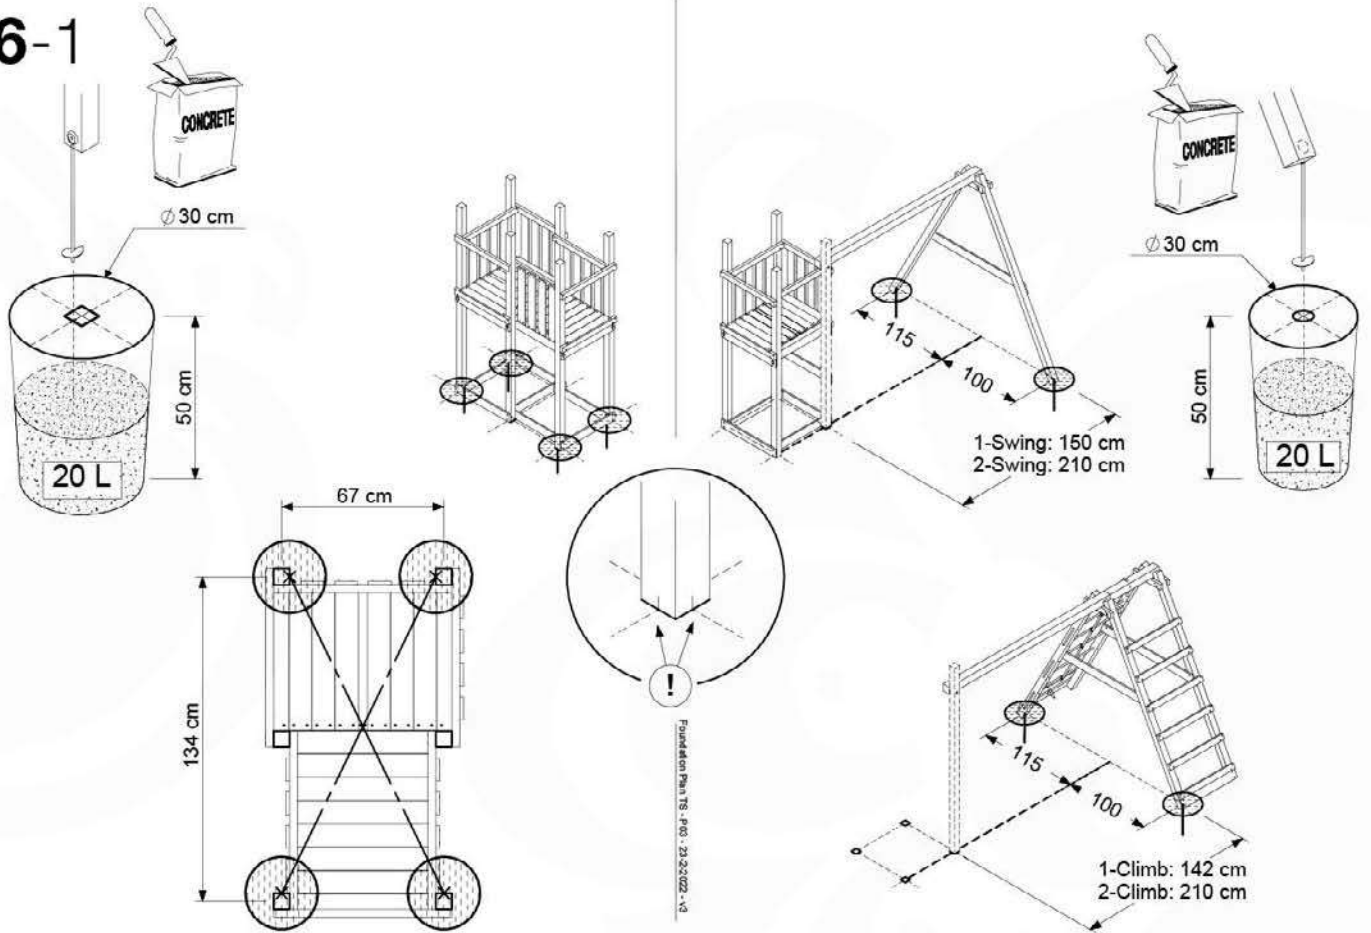

06 Playground Foundation

FD02

06-1

07 Base Tower

BT03

(194_100)

	PartNo	PartName	QTY.
Hardware Pack 100_600	001_406	Stealth Screw 8x45	6
	002_220	Gap Point Screw T25 - 5x45	76
	002_223	Gap Point Screw T25 - 5x80	16
Other	007_001	Ground-anchor	2
Hardware Pack 100_600	022_31x	bpc-base version 3	4
	022_84x	bpc cover	4
Wood	A220	Post 70x70 L2200	4
	C74	Beam 740 mm	4
	D60	Board 600 mm	10
	D74	Board 740 mm	8

Base Tower - P04 - BT03 - 15-7-2022 - v3.0

07-1

07-2

07-3

08 Extension Tower

ET01

(194_100)

	PartNo	PartName	QTY.
Hardware Pack 100_600	001_406	Stealth Screw 8x45	4
	002_220	Gap Point Screw T25 - 5x45	60
	002_223	Gap Point Screw T25 - 5x80	12
Other	007_001	Ground-anchor	2
Hardware Pack 100_600	022_31x	bpc-base version 3	2
	022_84x	bpc cover	2
Wood	A200	Post 70x70 L2000	2
	C74	Beam 740 mm	3
	D60	Board 600 mm	9
	D74	Board 740 mm	6