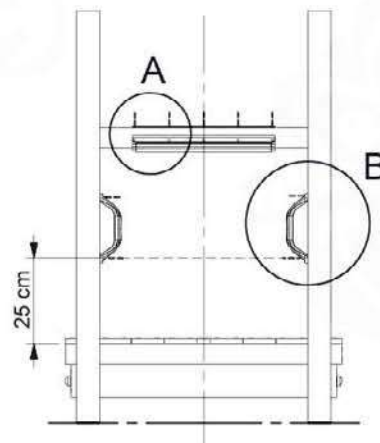

17 Slide Set

SL01

(194_107)

	PartNo	PartName	QTY.
Hardware Pack 100_605	000_101	Nail Pan Head	10
	002_223	Gap Point Screw T25 - 5x80	4
	002_308	Gap Point Screw T25 - 5x20	2
Other	120_102	Handgrip set (2x Complete)	1
	123_200	Bumperpad	1
	324_xxx 334_xxx	Wavy Star Slide XL 2200 mm / Wavy Star Slide XL 2650 mm	1
Timber	C74	Beam 740 mm	1

Slide set - PC3 U - 15.7.2022 - v4

17-1