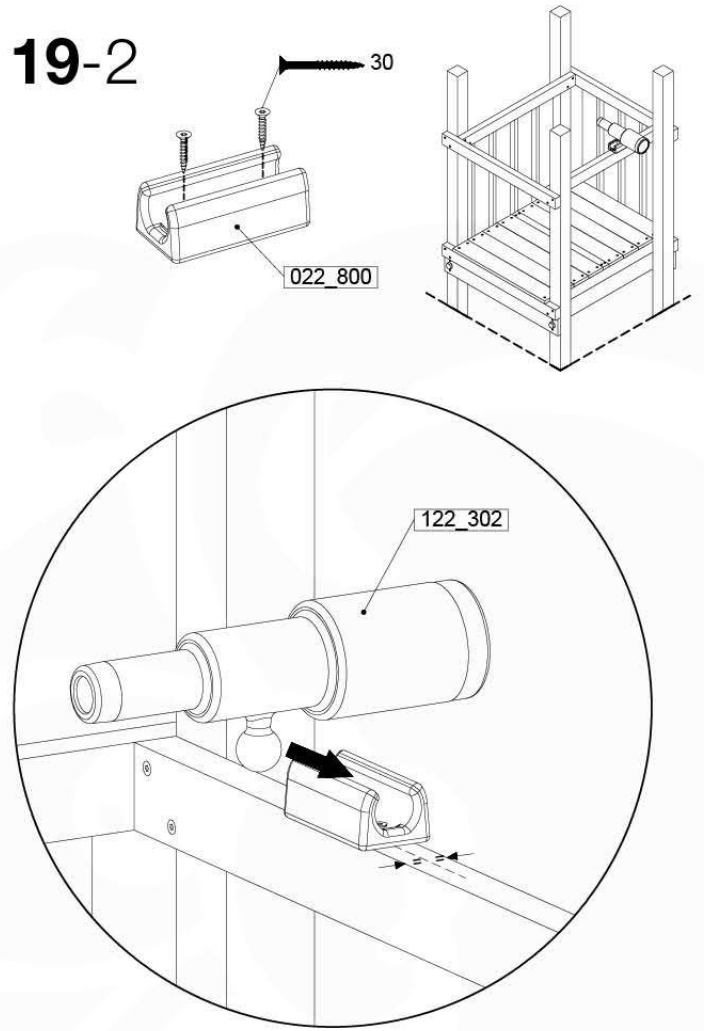

19-2

Accessories set - P03 - 05/07/2023 - v5