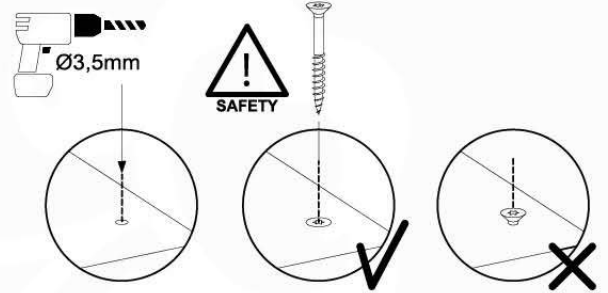

10 Roof Wooden Tipi

RF04

(194_110)

	PartNo	PartName	QTY.
Hardware Pack 100_608	001_411	Stealth Screw 8x60	6
	001_417	Stealth Screw 8x80	2
	002_220	Gap Point Screw T25 - 5x45	68
	002_223	Gap Point Screw T25 - 5x80	4
Other	022_31x	bpc-base version 3	6
	022_84x	bpc cover	6
Timber	C74	Beam 740 mm	4
	D56	Board L=(650 - board width) mm	2
	D65	Board 650 mm	2
	D74	Board 740 mm	14

Roof Wood Tipi - P02 - 29-9-2021 - v4