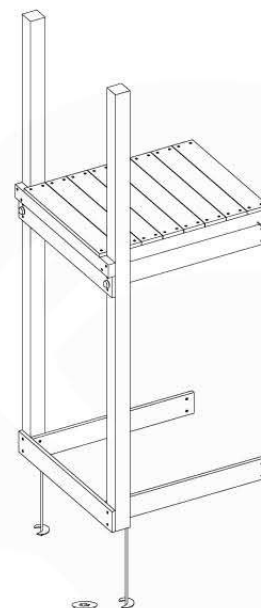

06 Playground Foundation

FD02

06-1

07 Base Tower

BT03

(194_100)

	PartNo	PartName	QTY.
Hardware Pack 100_600	001_406	Stealth Screw 8x45	6
	002_220	Gap Point Screw T25 - 5x45	76
	002_223	Gap Point Screw T25 - 5x80	16
Other	007_001	Ground-anchor	2
Hardware Pack 100_600	022_31x	bpc-base version 3	4
	022_84x	bpc cover	4
Wood	A220	Post 70x70 L2200	4
	C74	Beam 740 mm	4
	D60	Board 600 mm	10
	D74	Board 740 mm	8

Base Tower - P04 - BT03 - 15-7-2022 - v3.0

07-1

07-2

07-3

08 Extension Tower

ET01

(194_100)

	PartNo	PartName	QTY.
Hardware Pack 100_600	001_406	Stealth Screw 8x45	4
	002_220	Gap Point Screw T25 - 5x45	60
	002_223	Gap Point Screw T25 - 5x80	12
Other	007_001	Ground-anchor	2
Hardware Pack 100_600	022_31x	bpc-base version 3	2
	022_84x	bpc cover	2
Wood	A200	Post 70x70 L2000	2
	C74	Beam 740 mm	3
	D60	Board 600 mm	9
	D74	Board 740 mm	6

Extension Tower - P02 - ET01 - 18-12-2020 - v3.0

08-1

08-2

08-3

09 Balustrade (1x)

BL01

(194_101)

	PartNo	PartName	QTY.
Hardware Pack	002_220	Gap Point Screw T25 - 5x45	16
	100_601	002_223	Gap Point Screw T25 - 5x80
Timber	C74	Beam 740 mm	1
	D65	Board 650 mm	4

Balustrade 80 - PC2 U - 15-7-2022 - v4

09-1

min. 26mm
max. 70mm

10 Roof Wooden Tipi

RF04

(194_110)

	PartNo	PartName	QTY.
Hardware Pack 100_608	001_411	Stealth Screw 8x60	6
	001_417	Stealth Screw 8x80	2
	002_220	Gap Point Screw T25 - 5x45	68
	002_223	Gap Point Screw T25 - 5x80	4
Other	022_31x	bpc-base version 3	6
	022_84x	bpc cover	6
Timber	C74	Beam 740 mm	4
	D56	Board L=(650 - board width) mm	2
	D65	Board 650 mm	2
	D74	Board 740 mm	14