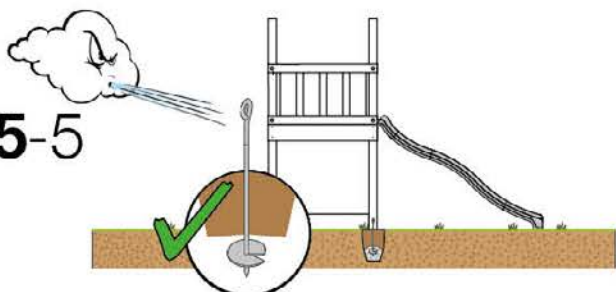

06 Playground Foundation

FD02

06-1

07 Base Tower

BT03

(194_100)

	PartNo	PartName	QTY.
Hardware Pack 100_600	001_406	Stealth Screw 8x45	6
	002_220	Gap Point Screw T25 - 5x45	76
	002_223	Gap Point Screw T25 - 5x80	16
Other	007_001	Ground-anchor	2
Hardware Pack 100_600	022_31x	bpc-base version 3	4
	022_84x	bpc cover	4
Wood	A220	Post 70x70 L2200	4
	C74	Beam 740 mm	4
	D60	Board 600 mm	10
	D74	Board 740 mm	8