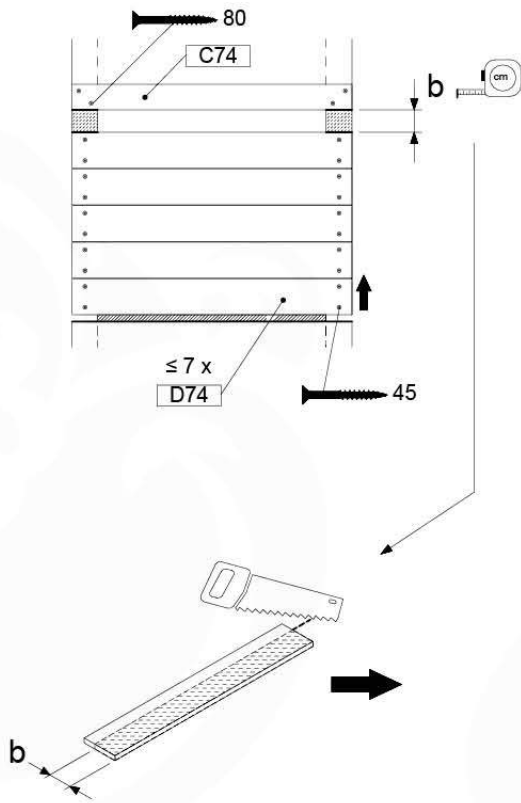

11-2

11-3

+ Swing / Climb Frame