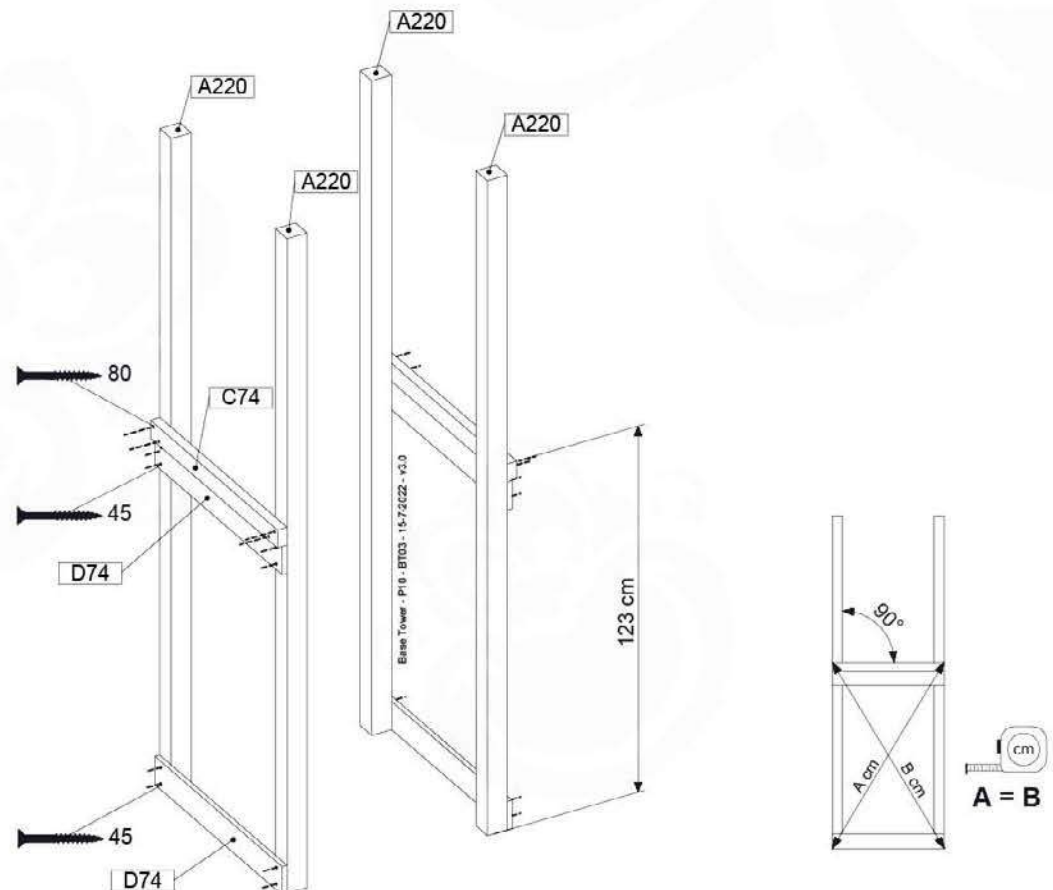

06 Playground Foundation

FD02

06-1

07 Base Tower

BT03

(194_100)

	PartNo	PartName	QTY.
Hardware Pack 100_600	001_406	Stealth Screw 8x45	6
	002_220	Gap Point Screw T25 - 5x45	76
	002_223	Gap Point Screw T25 - 5x80	16
Other	007_001	Ground-anchor	2
Hardware Pack 100_600	022_31x	bpc-base version 3	4
	022_84x	bpc cover	4
Wood	A220	Post 70x70 L2200	4
	C74	Beam 740 mm	4
	D60	Board 600 mm	10
	D74	Board 740 mm	8

Base Tower - P04 - BT03 - 15-7-2022 - v3.0

07-1

07-2

07-3

08 Extension Tower

ET01

(194_100)

	PartNo	PartName	QTY.
Hardware Pack 100_600	001_406	Stealth Screw 8x45	4
	002_220	Gap Point Screw T25 - 5x45	60
	002_223	Gap Point Screw T25 - 5x80	12
Other	007_001	Ground-anchor	2
Hardware Pack 100_600	022_31x	bpc-base version 3	2
	022_84x	bpc cover	2
Wood	A200	Post 70x70 L2000	2
	C74	Beam 740 mm	3
	D60	Board 600 mm	9
	D74	Board 740 mm	6