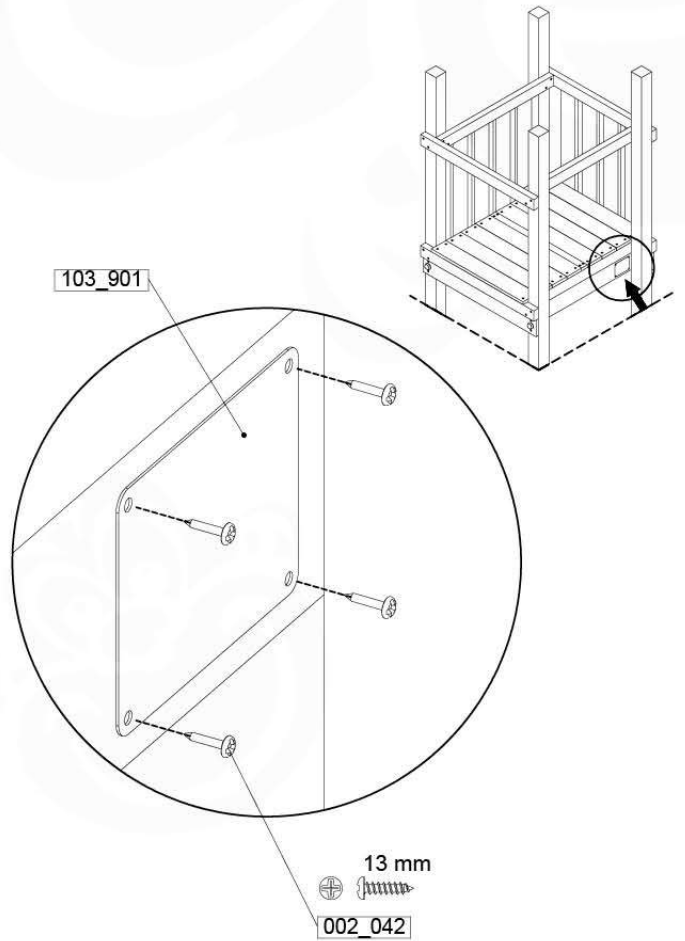

19-4

Accessories set - P04 - 05/07/2023 - v5