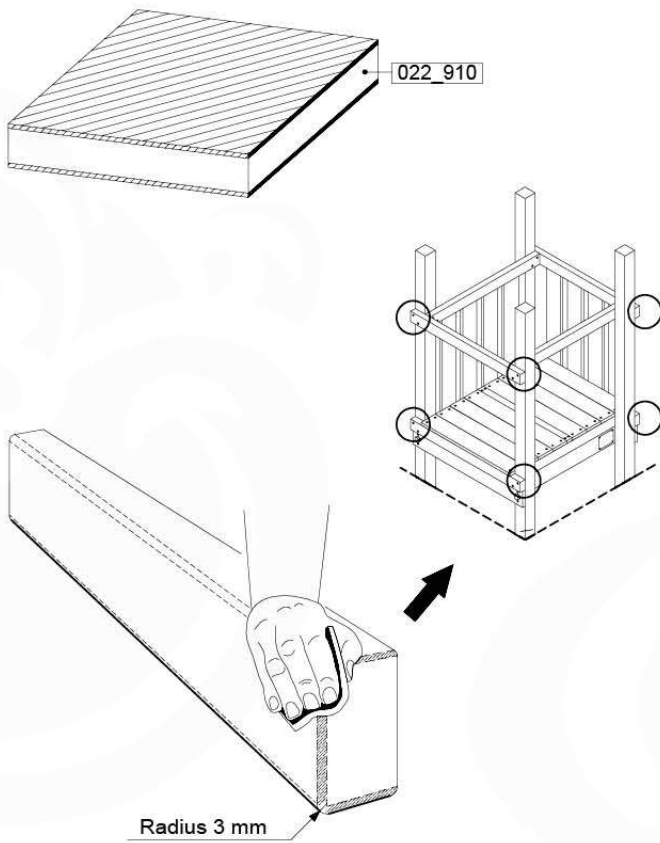

19-5 Safety check