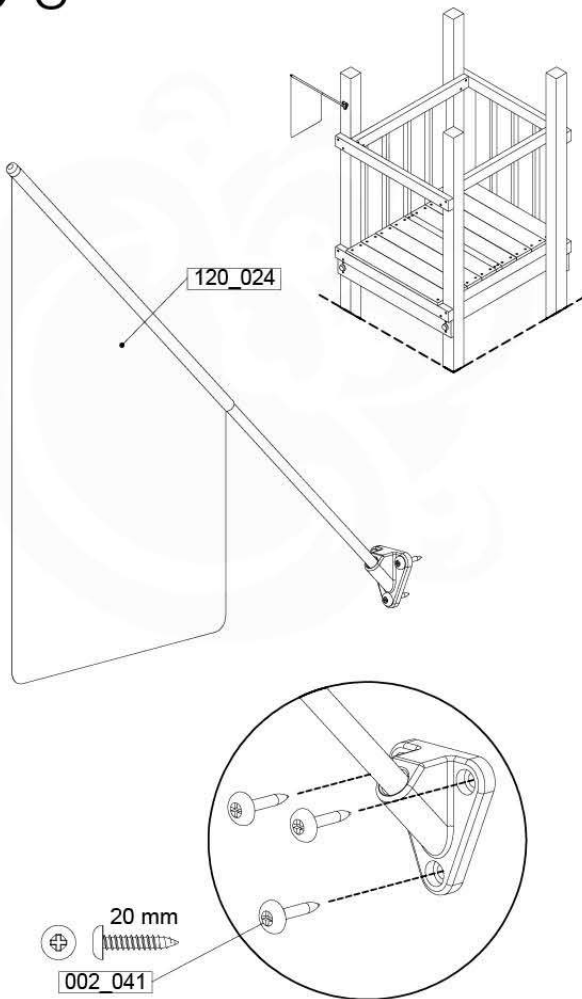

19-1

19-2

Accessories set - P03 - 05/07/2023 - v5

19-3

19-4

Accessories set - P04 - 05/07/2023 - v5