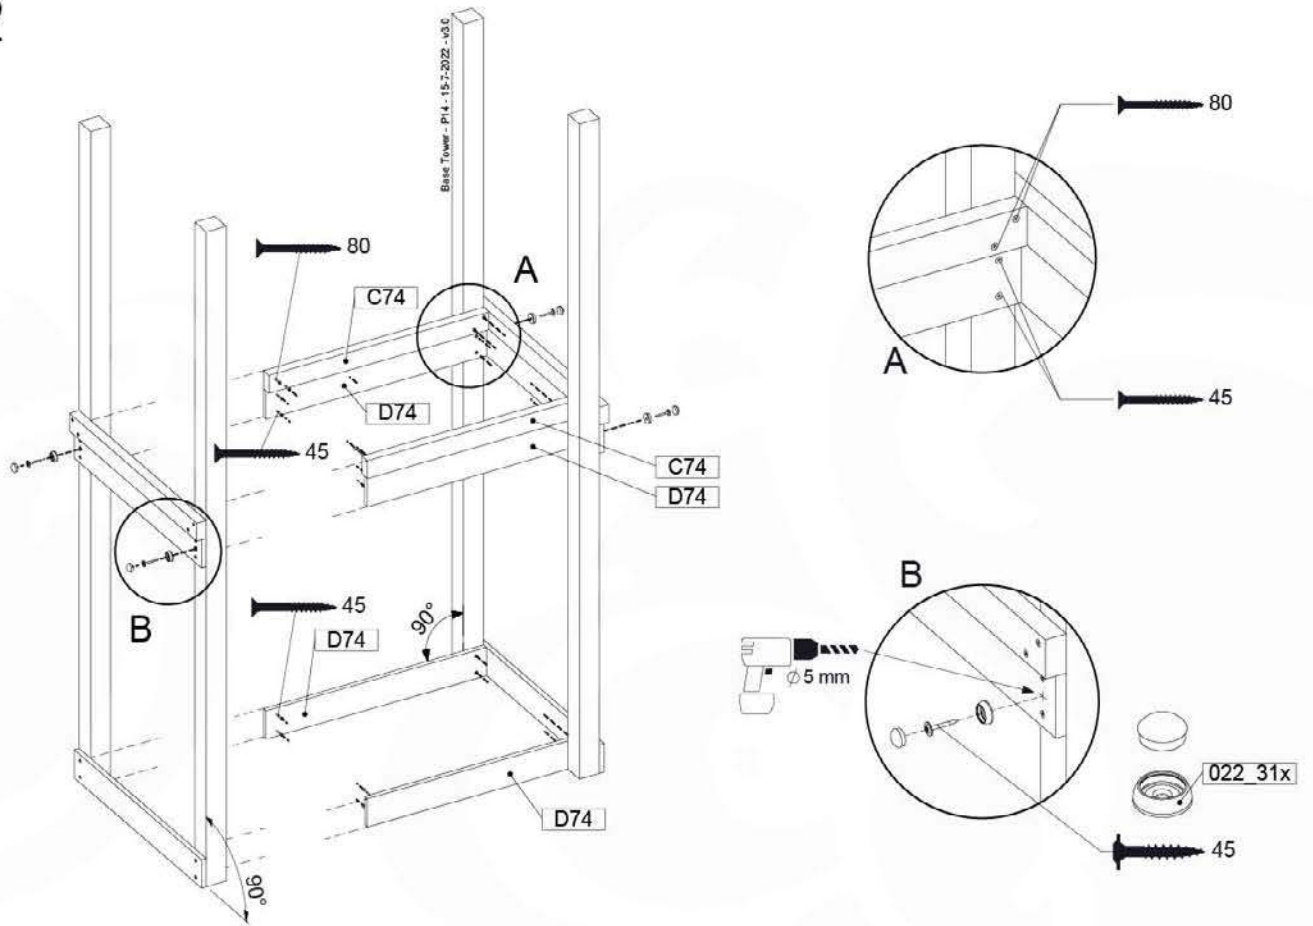

06 Playground Foundation

FD02

06-1

07 Base Tower

BT03

(194_100)

	PartNo	PartName	QTY.
Hardware Pack 100_600	001_406	Stealth Screw 8x45	6
	002_220	Gap Point Screw T25 - 5x45	76
	002_223	Gap Point Screw T25 - 5x80	16
Other	007_001	Ground-anchor	2
Hardware Pack 100_600	022_31x	bpc-base version 3	4
	022_84x	bpc cover	4
Wood	A220	Post 70x70 L2200	4
	C74	Beam 740 mm	4
	D60	Board 600 mm	10
	D74	Board 740 mm	8

Base Tower - P04 - BT03 - 15-7-2022 - v3.0

07-1

07-2

07-3

08 Extension Tower

ET01

(194_100)

	PartNo	PartName	QTY.
Hardware Pack 100_600	001_406	Stealth Screw 8x45	4
	002_220	Gap Point Screw T25 - 5x45	60
	002_223	Gap Point Screw T25 - 5x80	12
Other	007_001	Ground-anchor	2
Hardware Pack 100_600	022_31x	bpc-base version 3	2
	022_84x	bpc cover	2
Wood	A200	Post 70x70 L2000	2
	C74	Beam 740 mm	3
	D60	Board 600 mm	9
	D74	Board 740 mm	6