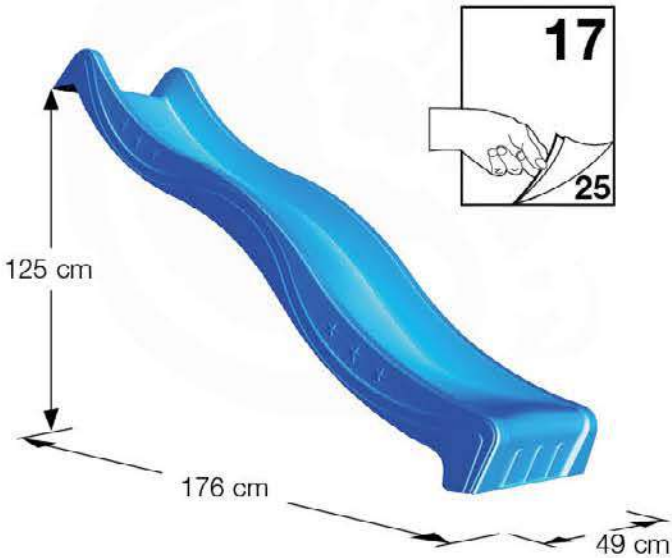

16 Add-on

Wavy Star Slide XL

- 321_100 Yellow
- 321_200 Blue
- 321_300 Green
- 321_400 Red
- 321_500 Fuchsia
- 321_600 Dark Green