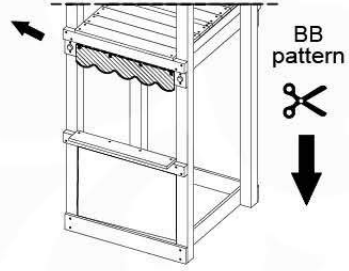

12-2

12-3

! Scale of print may not be accurate.
Druckformat kann abweichen.
Les tailles imprimées peuvent varier.
Printformaat kan afwijken.