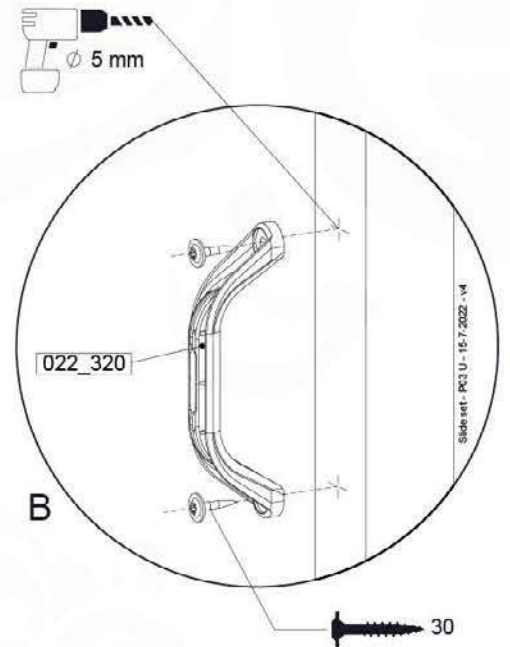

17 Slide Set

SL01

(194_107)

	PartNo	PartName	QTY.
Hardware Pack 100_605	000_101	Nail Pan Head	10
	002_223	Gap Point Screw T25 - 5x80	4
	002_308	Gap Point Screw T25 - 5x20	2
Other	120_102	Handgrip set (2x Complete)	1
	123_200	Bumperpad	1
	324_xxx 334_xxx	Wavy Star Slide XL 2200 mm / Wavy Star Slide XL 2650 mm	1
Timber	C74	Beam 740 mm	1

Slide set - PC3 U - 15.7.2022 - v4

17-1