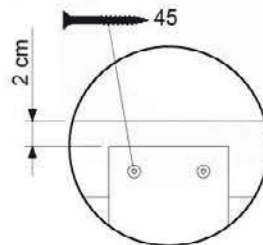

09 Balustrade (1x)

BL01

(194_101)

	PartNo	PartName	QTY.	
Hardware Pack	002_220	Gap Point Screw T25 - 5x45	16	
	100_601	002_223	Gap Point Screw T25 - 5x80	4
Timber	C74	Beam 740 mm	1	
	D65	Board 650 mm	4	

Balustrade 80 - PC2 U - 15-7-2022 - v4

09-1

min. 26mm
max. 70mm