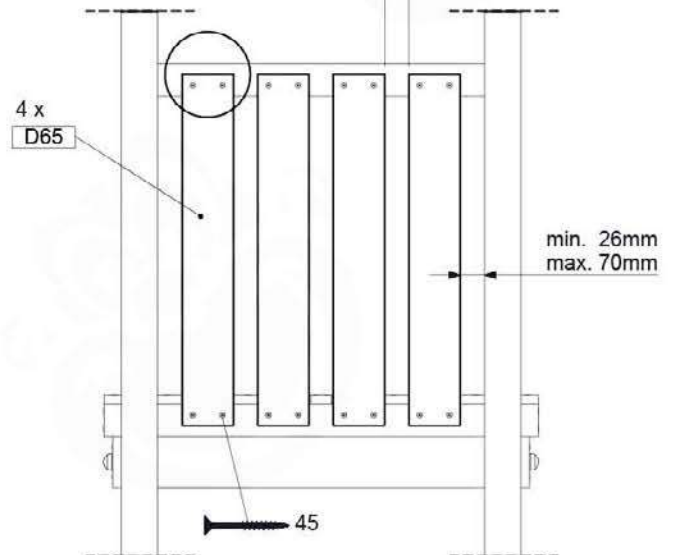

min. 26mm
max. 70mm