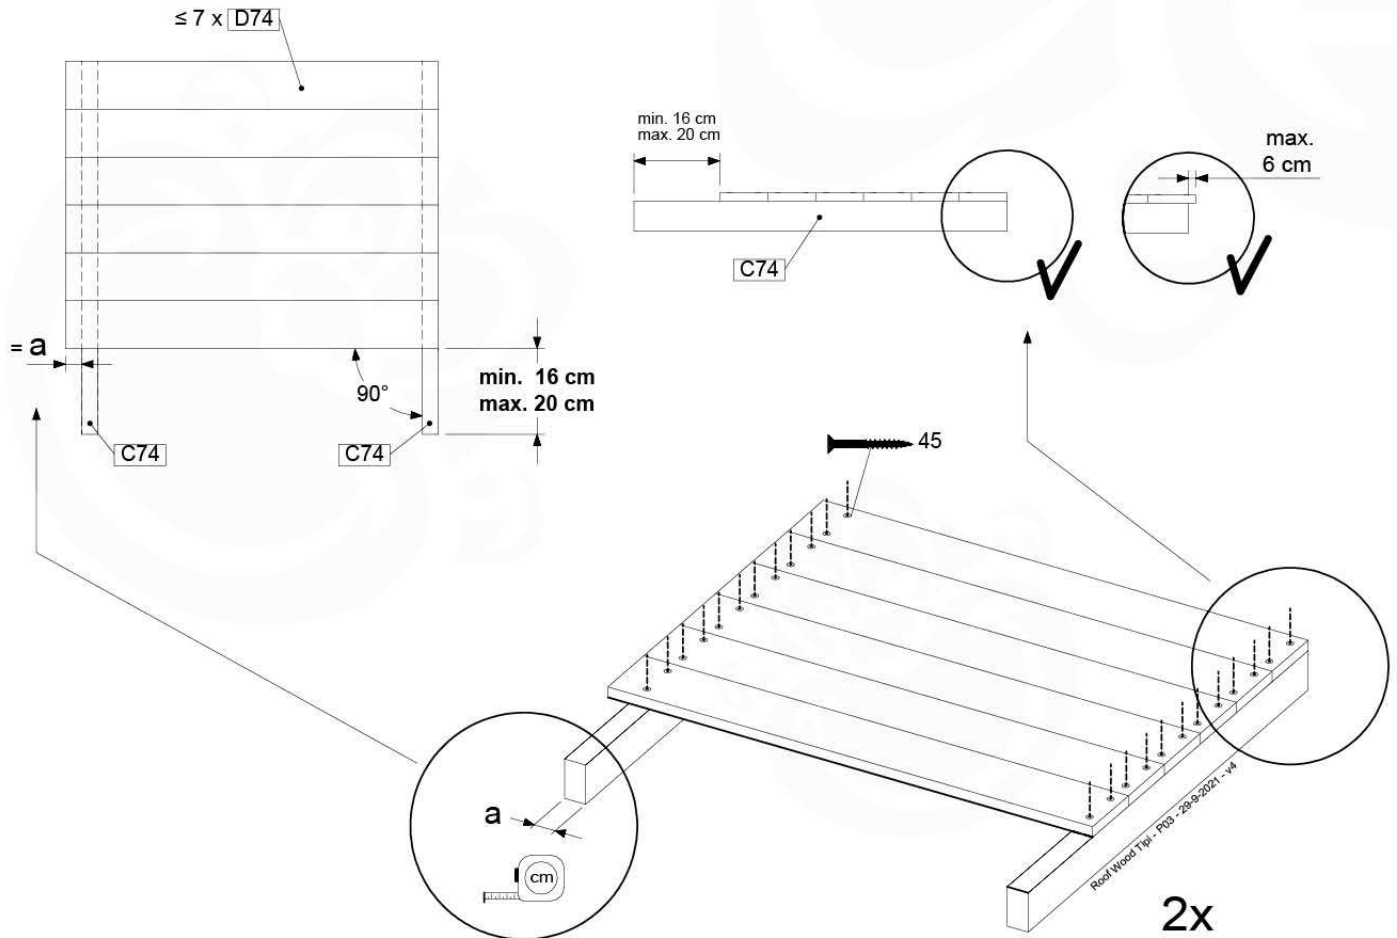

10 Roof Wooden Tipi

RF04

(194_110)

	PartNo	PartName	QTY.
Hardware Pack 100_608	001_411	Stealth Screw 8x60	6
	001_417	Stealth Screw 8x80	2
	002_220	Gap Point Screw T25 - 5x45	68
	002_223	Gap Point Screw T25 - 5x80	4
Other	022_31x	bpc-base version 3	6
	022_84x	bpc cover	6
Timber	C74	Beam 740 mm	4
	D56	Board L=(650 - board width) mm	2
	D65	Board 650 mm	2
	D74	Board 740 mm	14

Roof Wood Tipi - P02 - 29-9-2021 - v4

10-1