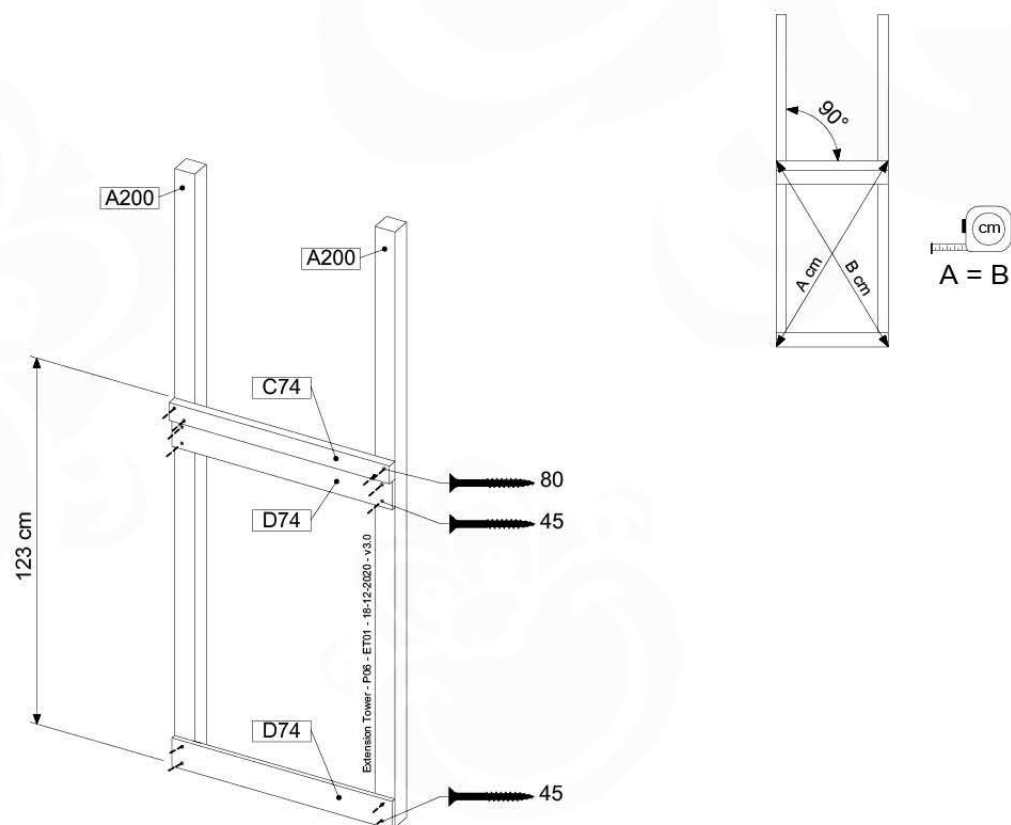

06 Playground Foundation

FD02

06-1

07 Base Tower

BT03

(194_100)

	PartNo	PartName	QTY.
Hardware Pack 100_600	001_406	Stealth Screw 8x45	6
	002_220	Gap Point Screw T25 - 5x45	76
	002_223	Gap Point Screw T25 - 5x80	16
Other	007_001	Ground-anchor	2
Hardware Pack 100_600	022_31x	bpc-base version 3	4
	022_84x	bpc cover	4
Wood	A220	Post 70x70 L2200	4
	C74	Beam 740 mm	4
	D60	Board 600 mm	10
	D74	Board 740 mm	8

Base Tower - P04 - BT03 - 15-7-2022 - v3.0

07-1

07-2

07-3

08 Extension Tower

ET01

(194_100)

	PartNo	PartName	QTY.
Hardware Pack 100_600	001_406	Stealth Screw 8x45	4
	002_220	Gap Point Screw T25 - 5x45	60
	002_223	Gap Point Screw T25 - 5x80	12
Other	007_001	Ground-anchor	2
Hardware Pack 100_600	022_31x	bpc-base version 3	2
	022_84x	bpc cover	2
Wood	A200	Post 70x70 L2000	2
	C74	Beam 740 mm	3
	D60	Board 600 mm	9
	D74	Board 740 mm	6

Extension Tower - P02 - ET01 - 18-12-2020 - v3.0

08-1

08-2

08-3

09 Balustrade (1x)

BL01

(194_101)

	PartNo	PartName	QTY.
Hardware Pack	002_220	Gap Point Screw T25 - 5x45	16
	100_601	002_223	Gap Point Screw T25 - 5x80
Timber	C74	Beam 740 mm	1
	D65	Board 650 mm	4