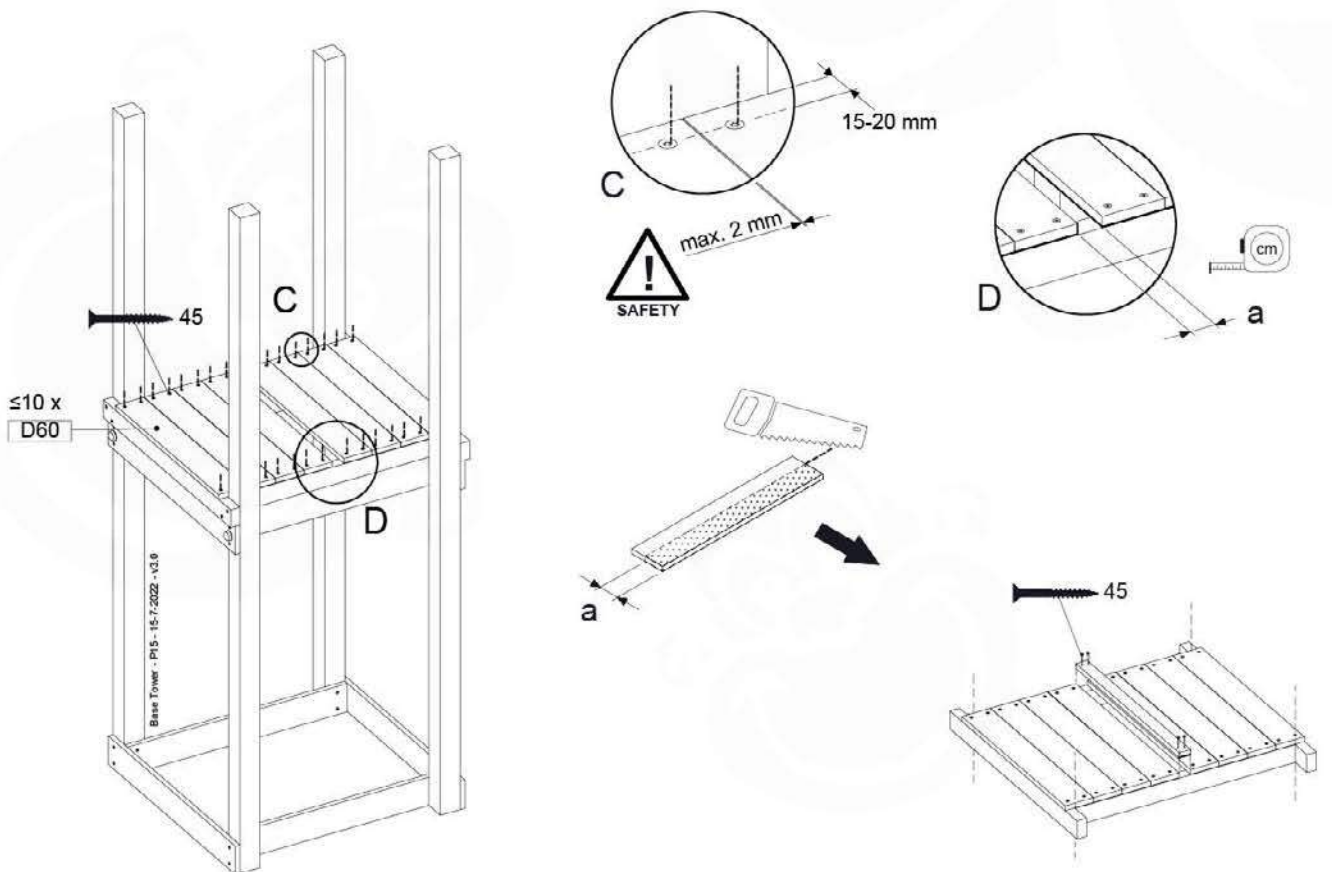

Base Tower - P04 - BT03 - 15-7-2022 - v3.0

07-1

07-2

07-3

08 Extension Tower

ET01

(194_100)

	PartNo	PartName	QTY.
Hardware Pack 100_600	001_406	Stealth Screw 8x45	4
	002_220	Gap Point Screw T25 - 5x45	60
	002_223	Gap Point Screw T25 - 5x80	12
Other	007_001	Ground-anchor	2
Hardware Pack 100_600	022_31x	bpc-base version 3	2
	022_84x	bpc cover	2
Wood	A200	Post 70x70 L2000	2
	C74	Beam 740 mm	3
	D60	Board 600 mm	9
	D74	Board 740 mm	6