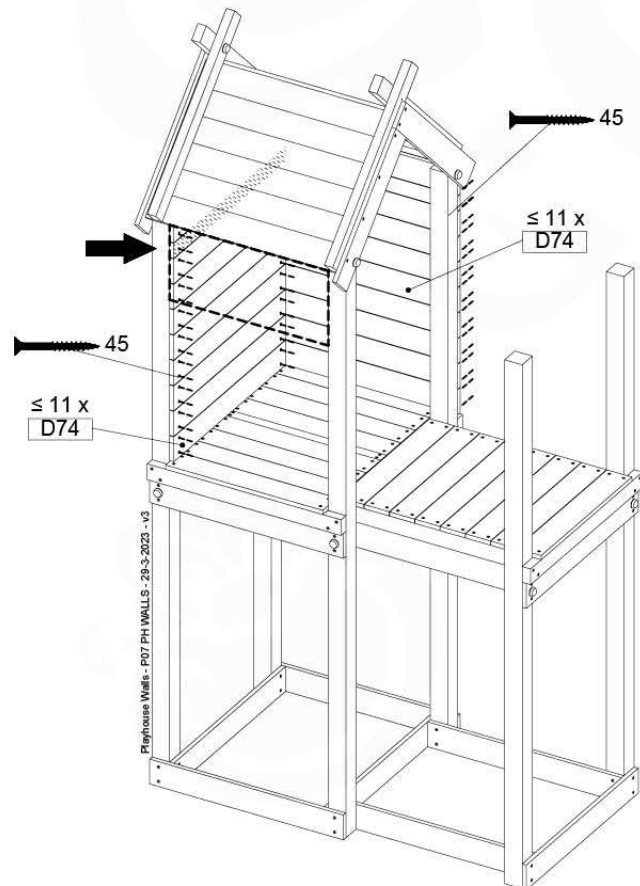

11-1

Playhouse Walls - PH01 PH WALLS - 28-3-2023 - v3