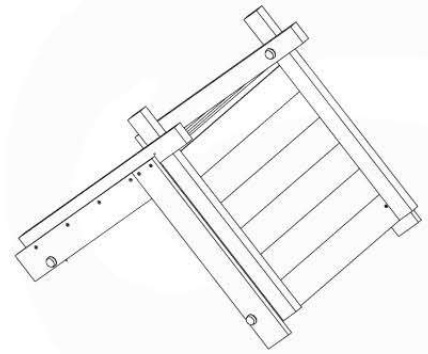

10 Roof Wooden Tipi

RF04

(194_110)

	PartNo	PartName	QTY.
Hardware Pack 100_608	001_411	Stealth Screw 8x60	6
	001_417	Stealth Screw 8x80	2
	002_220	Gap Point Screw T25 - 5x45	68
	002_223	Gap Point Screw T25 - 5x80	4
Other	022_31x	bpc-base version 3	6
	022_84x	bpc cover	6
Timber	C74	Beam 740 mm	4
	D56	Board L=(650 - board width) mm	2
	D65	Board 650 mm	2
	D74	Board 740 mm	14

Roof Wood Tipi - P02 - 29-9-2021 - v4