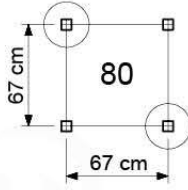

15 Ground Anchors

GA02

BASE TOWERS