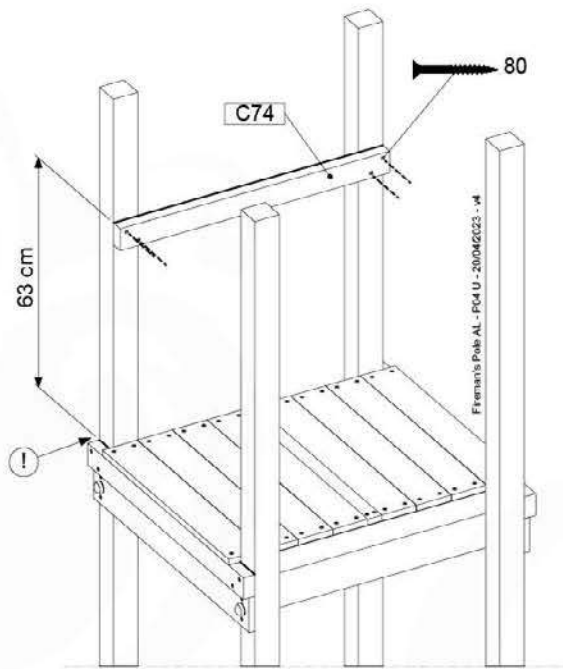

	PartNo	PartName	QTY.
Kit	201_275	Fireman's Pole kit (incl. 4x Screw T25 5x80)	1
Timber	C74	Beam 740 mm	1

Fireman's Pole AL - P02 U - 2004/2023 - v4

Ø 3.5mm

18-1

Fireman's Pole (201_275)
040_335 Part 2

19 Accessories