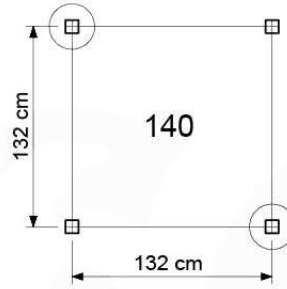

15 Ground Anchors

GA02

BASE TOWERS