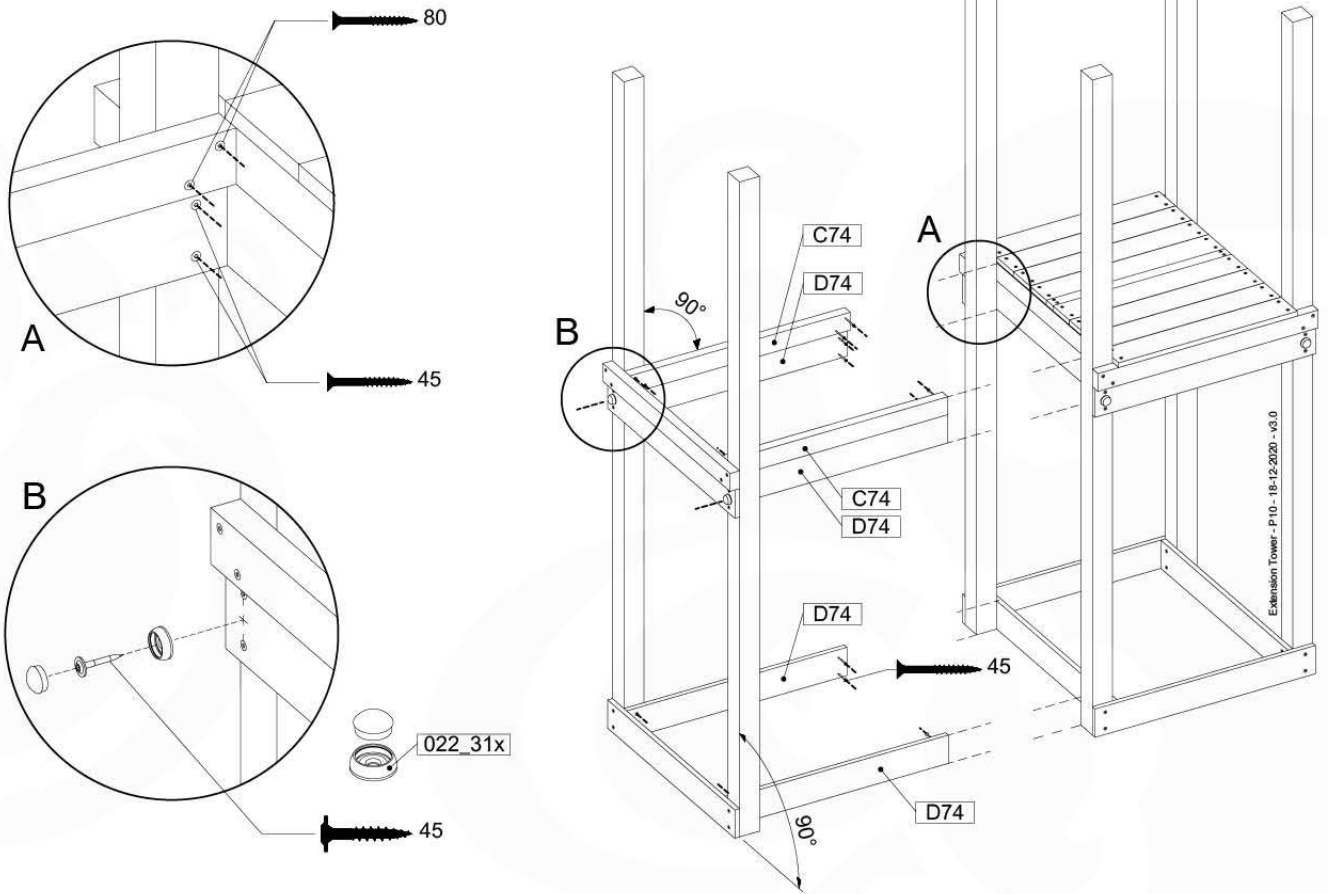

06 Playground Foundation

FD02

06-1

07 Base Tower

BT03

(194_100)

	PartNo	PartName	QTY.
Hardware Pack 100_600	001_406	Stealth Screw 8x45	6
	002_220	Gap Point Screw T25 - 5x45	76
	002_223	Gap Point Screw T25 - 5x80	16
Other	007_001	Ground-anchor	2
Hardware Pack 100_600	022_31x	bpc-base version 3	4
	022_84x	bpc cover	4
Wood	A220	Post 70x70 L2200	4
	C74	Beam 740 mm	4
	D60	Board 600 mm	10
	D74	Board 740 mm	8

Base Tower - P04 - BT03 - 15-7-2022 - v3.0

07-1

07-2

07-3

08 Extension Tower

ET01

(194_100)

	PartNo	PartName	QTY.
Hardware Pack 100_600	001_406	Stealth Screw 8x45	4
	002_220	Gap Point Screw T25 - 5x45	60
	002_223	Gap Point Screw T25 - 5x80	12
Other	007_001	Ground-anchor	2
Hardware Pack 100_600	022_31x	bpc-base version 3	2
	022_84x	bpc cover	2
Wood	A200	Post 70x70 L2000	2
	C74	Beam 740 mm	3
	D60	Board 600 mm	9
	D74	Board 740 mm	6

Extension Tower - P02 - ET01 - 18-12-2020 - v3.0

08-1

08-2

08-3

09 Balustrade (1x)

BL01

(194_101)

	PartNo	PartName	QTY.
Hardware Pack	002_220	Gap Point Screw T25 - 5x45	16
	100_601	002_223	Gap Point Screw T25 - 5x80
Timber	C74	Beam 740 mm	1
	D65	Board 650 mm	4