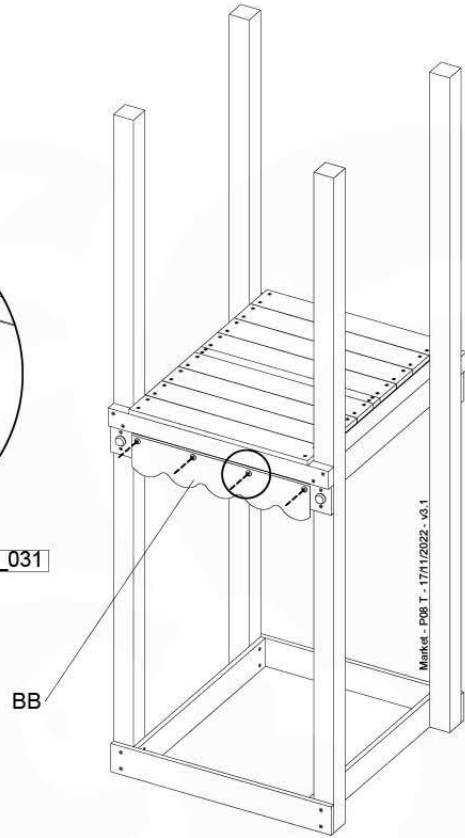

12-4

REAR OF CUTTING PAGE