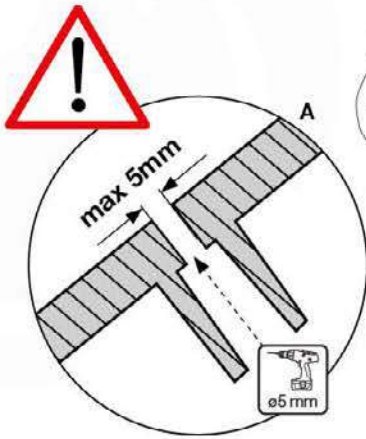

17-4

18 Firemans Pole

FP01

(201_275)

	PartNo	PartName	QTY.
Kit	201_275	Fireman's Pole kit (incl. 4x Screw T25 5x80)	1
Timber	C74	Beam 740 mm	1

Fireman's Pole AL - P02 U - 2004/2023 - v4

Ø 3.5mm