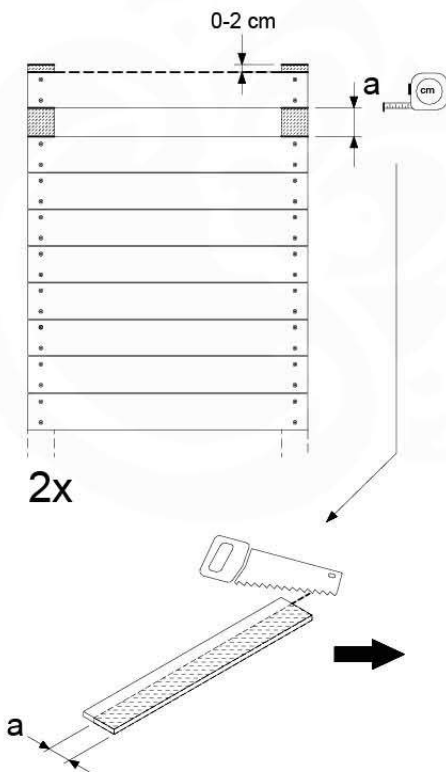

11-1

Playhouse Walls - PH01 PH WALLS - 28-3-2023 - v3