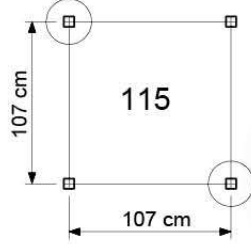

15 Ground Anchors

GA02

BASE TOWERS