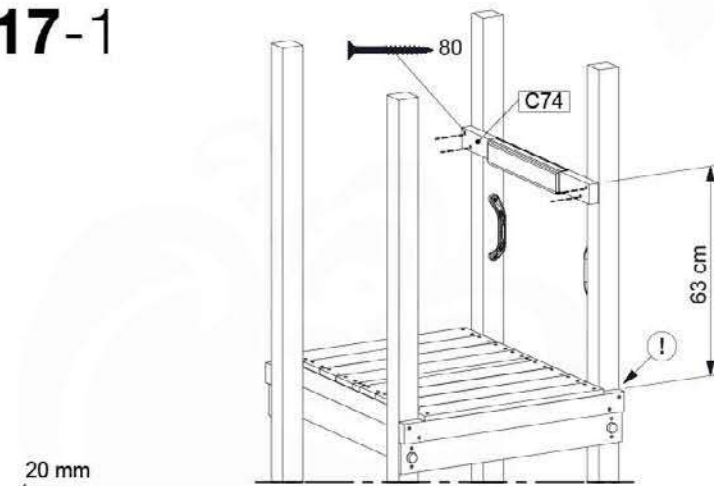

17 Slide Set

SL01

(194_107)

	PartNo	PartName	QTY.
Hardware Pack 100_605	000_101	Nail Pan Head	10
	002_223	Gap Point Screw T25 - 5x80	4
	002_308	Gap Point Screw T25 - 5x20	2
Other	120_102	Handgrip set (2x Complete)	1
	123_200	Bumperpad	1
	324_xxx 334_xxx	Wavy Star Slide XL 2200 mm / Wavy Star Slide XL 2650 mm	1
Timber	C74	Beam 740 mm	1

Slide set - PC3 U - 15.7.2022 - v4

17-1