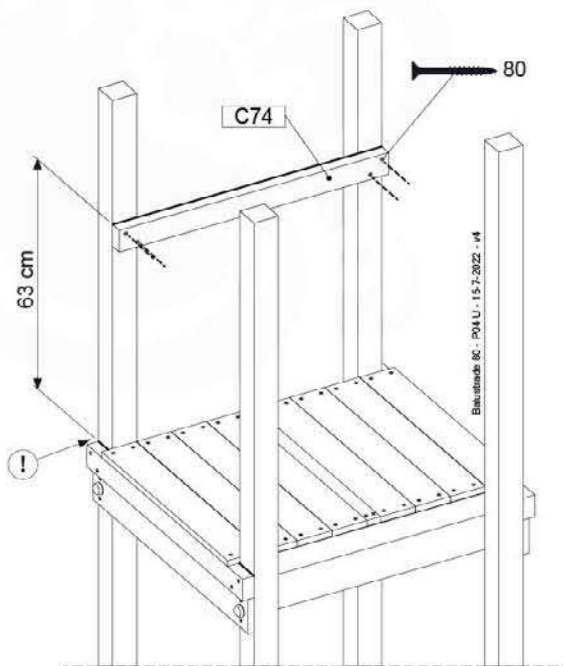

min. 26mm
max. 70mm