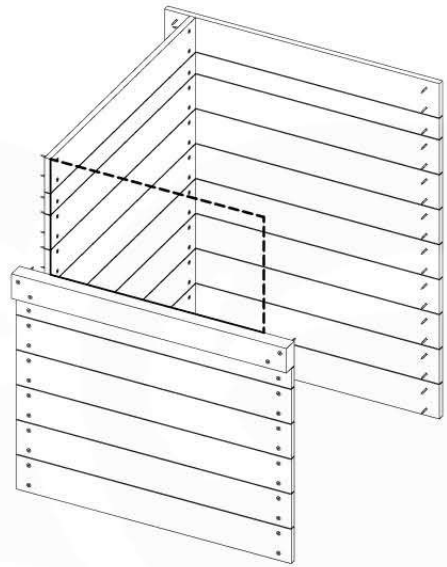

11 Playhouse Walls

PH01