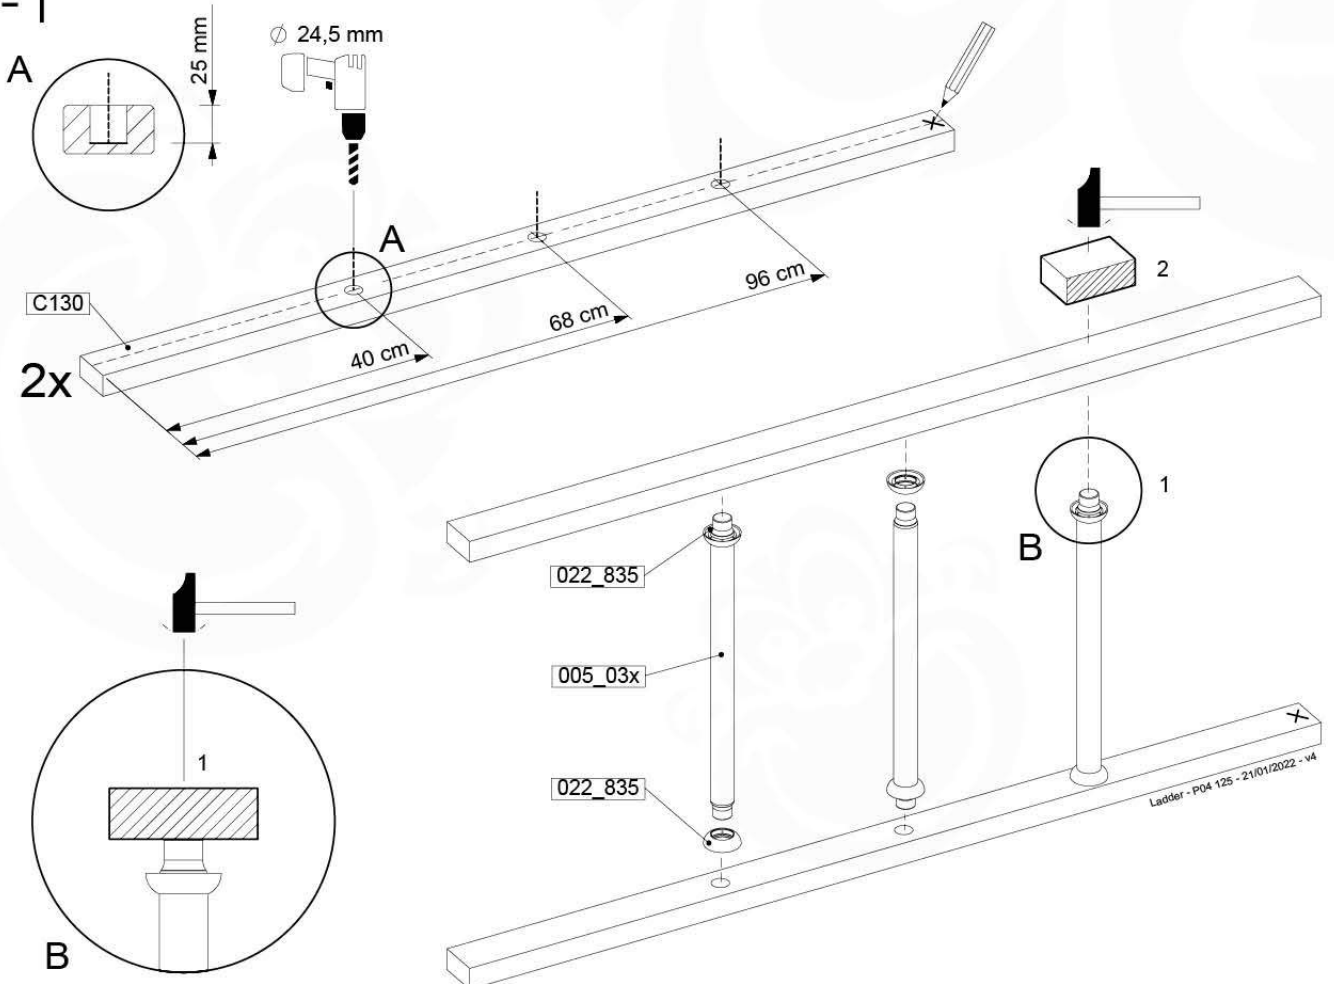

13 Ladder

LA02

(194_103)

	PartNo	PartName	QTY.
Hardware Pack 100_603	001_404	Stealth Screw 8x30	4
	002_219	Gap Point Screw T25 - 5x30	4
	002_220	Gap Point Screw T25 - 5x45	6
	002_223	Gap Point Screw T25 - 5x80	4
Other	005_03x	Ladder Rung Y/B/G/R	3
	005_522	Connection Bracket Mini Market	2
	022_835	Rung Cap	6
	120_102	Handgrip set (2x Complete)	1
Timber	C74	Beam 740 mm	1
	C130	Beam 1300 mm	2

Ladder - P02 125 - 21/01/2022 - v4

13-1