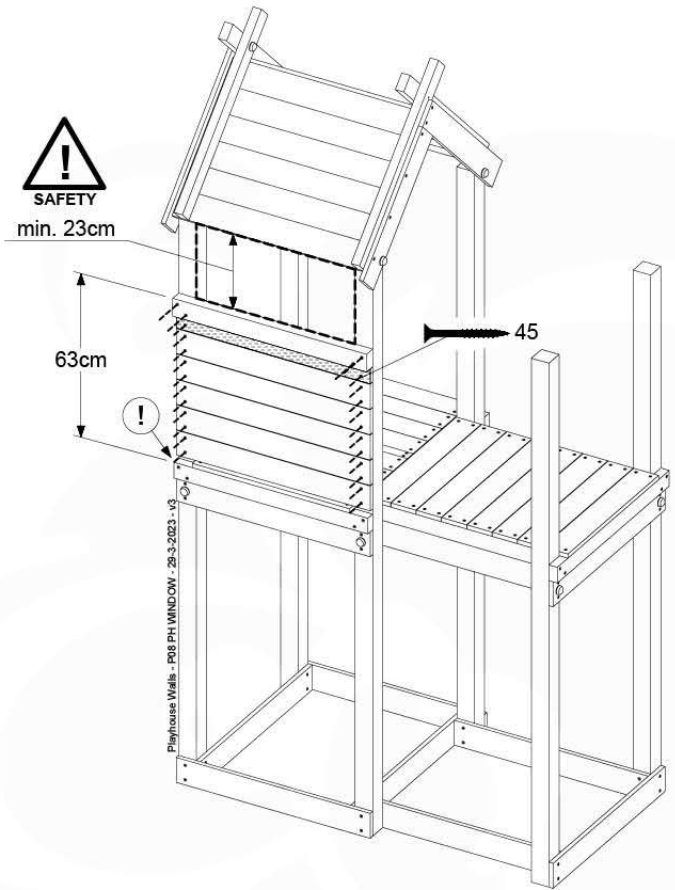

11-2

11-3

+ Swing / Climb Frame