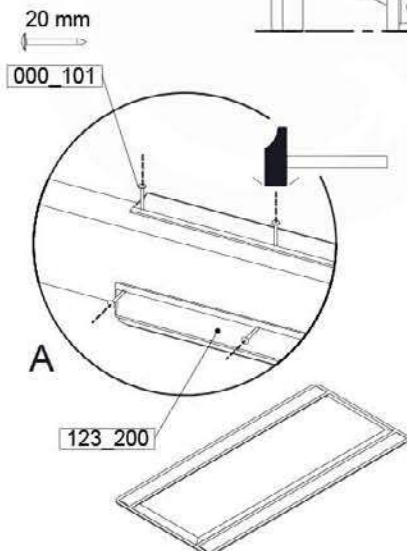

17 Slide Set

SL01

(194_107)

	PartNo	PartName	QTY.
Hardware Pack 100_605	000_101	Nail Pan Head	10
	002_223	Gap Point Screw T25 - 5x80	4
	002_308	Gap Point Screw T25 - 5x20	2
Other	120_102	Handgrip set (2x Complete)	1
	123_200	Bumperpad	1
	324_xxx 334_xxx	Wavy Star Slide XL 2200 mm / Wavy Star Slide XL 2650 mm	1
Timber	C74	Beam 740 mm	1

Slide set - PC3 U - 15.7.2022 - v4

17-1