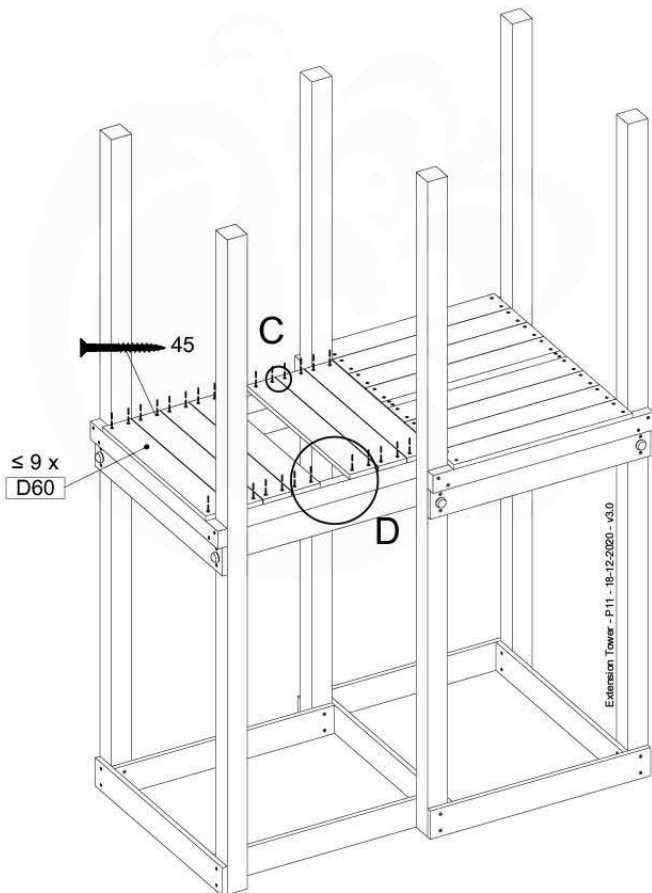

Base Tower - P04 - BT03 - 15-7-2022 - v3.0

07-1

07-2

07-3

08 Extension Tower

ET01

(194_100)

	PartNo	PartName	QTY.
Hardware Pack 100_600	001_406	Stealth Screw 8x45	4
	002_220	Gap Point Screw T25 - 5x45	60
	002_223	Gap Point Screw T25 - 5x80	12
Other	007_001	Ground-anchor	2
Hardware Pack 100_600	022_31x	bpc-base version 3	2
	022_84x	bpc cover	2
Wood	A200	Post 70x70 L2000	2
	C74	Beam 740 mm	3
	D60	Board 600 mm	9
	D74	Board 740 mm	6

Extension Tower - P02 - ET01 - 18-12-2020 - v3.0

08-1

08-2

08-3

09 Balustrade (1x)

BL01

(194_101)

	PartNo	PartName	QTY.
Hardware Pack	002_220	Gap Point Screw T25 - 5x45	16
	100_601	002_223	Gap Point Screw T25 - 5x80
Timber	C74	Beam 740 mm	1
	D65	Board 650 mm	4