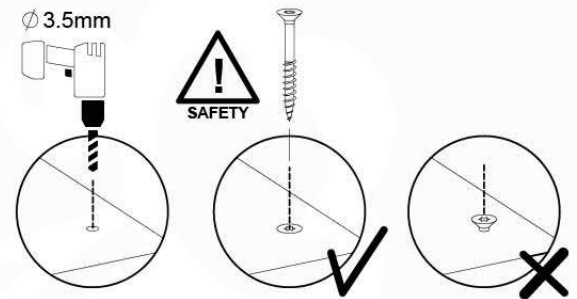

12 Market

MT02

(194_113)

	PartNo	PartName	QTY.
Hardware Pack 100_611	002_220	Gap Point Screw T25 - 5x45	4
	002_223	Gap Point Screw T25 - 5x80	4
	002_308	Gap Point Screw T25 - 5x20	8
	023_031	Finishing Washer GPS 5.0	8
Other	123_220	Canvas sheet 735x1365	1
Wood	C74	Beam 740 mm	1
	D60	Board 600 mm	1

Merkel - P02T - 17/11/2022 - v3.1