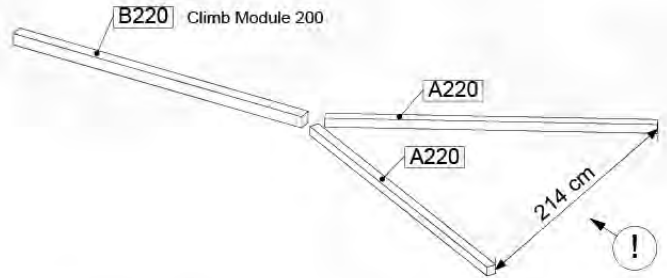

06

	PartNo	PartName	QTY.
Hardware Pack	001_406	Stealth Screw 8x45	2
	001_417	Stealth Screw 8x80	8
	001_422	Stealth Screw 8x137	6
	002_220	Gap Point Screw T25 - 5x45	43
	002_223	Gap Point Screw T25 - 5x80	45
	002_301	Dry Wall Screw PH2 3.9 x 40 mm	7
Other	005_528	Swing Beam Bracket 7x7	2
	005_529	Swing Beam Bracket 9x9	2
	007_001	Ground-anchor	2
	020_317	Rope Polyester 16mm Green 3.4m	1
	020_318	Rope Polyester 16mm Green 8.1m	1
	022_455	Rope Cross Connector Egg	7
	023_031	Finishing Washer GPS 5.0	4
	101_003	Swing hook with Carabiner	4

ClimbPart1 - Page 3-11-2021 - M 0

06-1

1-Climb Module 200
2-Climb Module 200