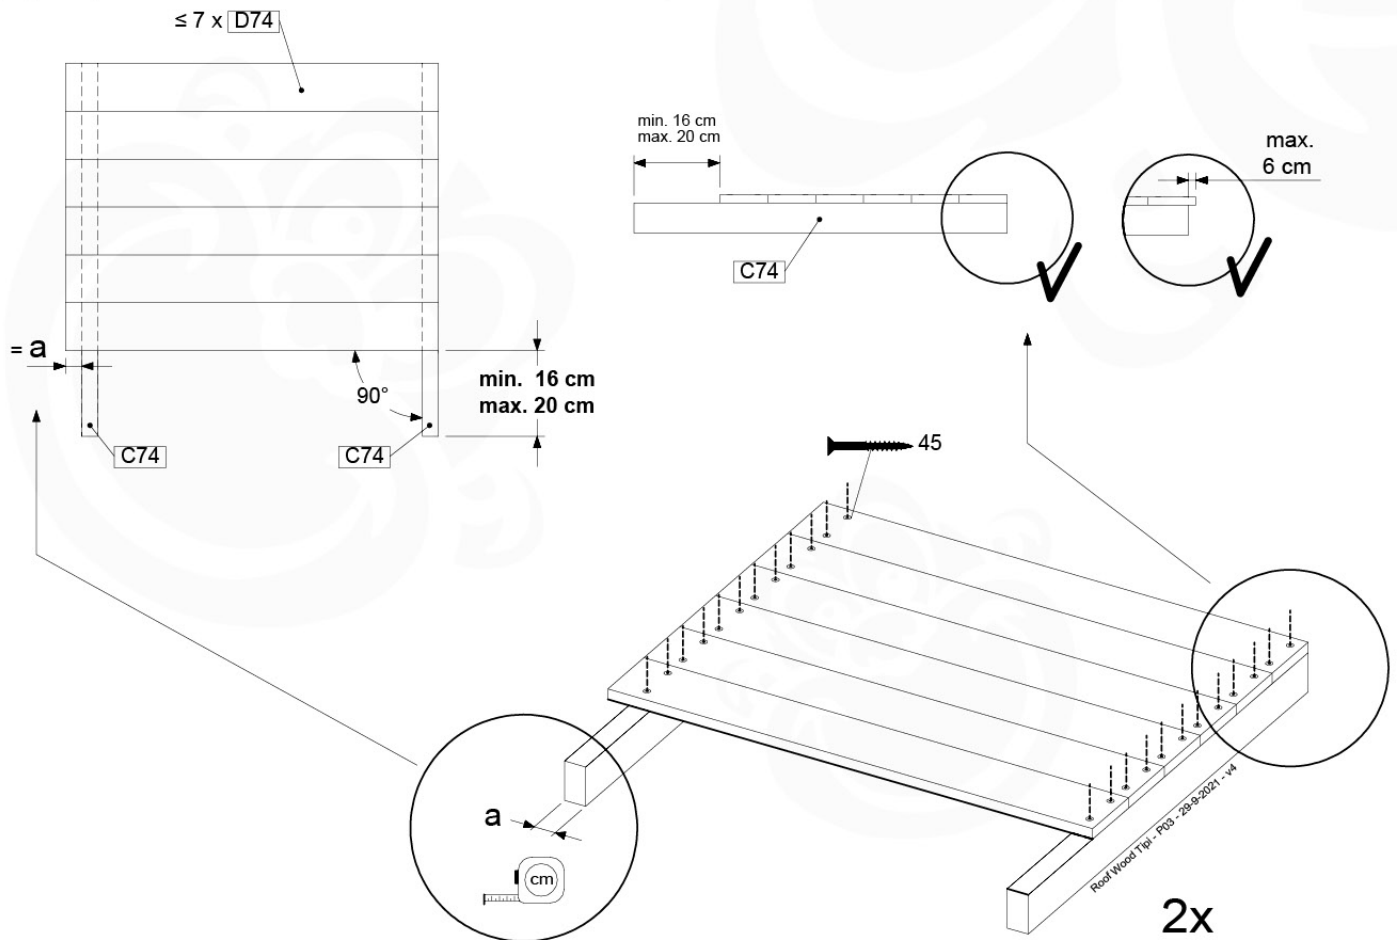

09 Roof Wooden Tipi

RF04

(194_110)

	PartNo	PartName	QTY.
Hardware Pack 100_608	001_411	Stealth Screw 8x60	6
	001_417	Stealth Screw 8x80	2
	002_220	Gap Point Screw T25 - 5x45	68
	002_223	Gap Point Screw T25 - 5x80	4
Other	022_31x	bpc-base version 3	6
	022_84x	bpc cover	6
Timber	C74	Beam 740 mm	4
	D56	Board L=(650 - board width) mm	2
	D65	Board 650 mm	2
	D74	Board 740 mm	14

Roof Wood Tipi - P02 - 29-9-2021 - v4

09-1