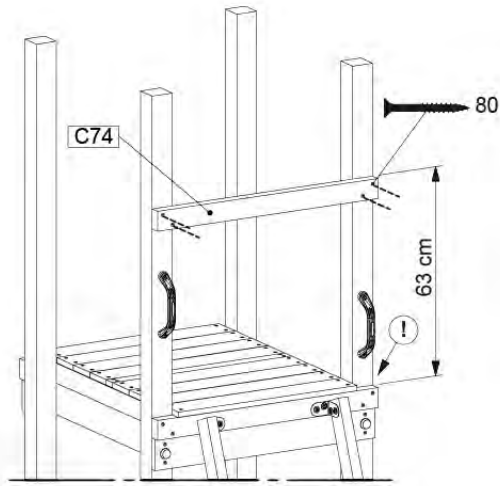

Ladder - P02 125 - 27-9-2021 - v4

10-1

Ladder - P04 125 - 27-9-2021 - v4

10-2

10-3

10-4

11 Picnic

PC01

(194_117)

	PartNo	PartName	QTY.
Hardware Pack 100_615	002_220	Gap Point Screw T25 - 5x45	20
	002_223	Gap Point Screw T25 - 5x80	8
Wood	C62	Beam 620 mm	2
	D60	Board 600 mm	4
	D74	Board 740 mm	1

Picnic - P102 - 3-8-2021 - v3