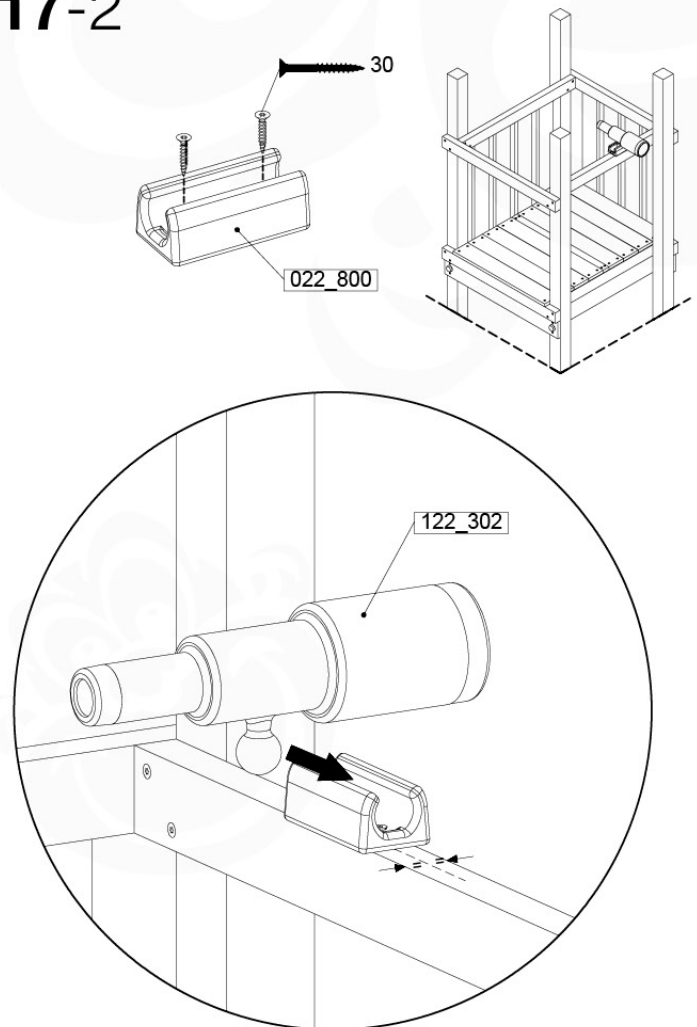

17-2

Accessory set - P03 - 29-9-2021 - v4