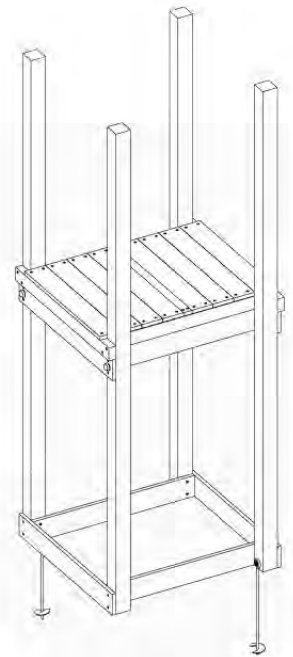

06 Playground Foundation

FD01

06-1

Foundation Plan - FIG. 2711-2020 - 18

18 | Foundation Plan 18

07 Base Tower

BT03

(194_100)

	PartNo	PartName	QTY.
Hardware Pack 100_600	001_406	Stealth Screw 8x45	6
	002_220	Gap Point Screw T25 - 5x45	72
	002_223	Gap Point Screw T25 - 5x80	16
Other	007_001	Ground-anchor	2
Hardware Pack 100_600	022_31x	bpc-base version 3	4
	022_84x	bpc cover	4
Wood	A220	Post 70x70 L2200	4
	C74	Beam 740 mm	4
	D60	Board 600 mm	10
	D74	Board 740 mm	8

Base Tower - P04 - BT03 - 18-12-2020 - v3.0

07-1

07-2

07-3

08 Balustrade (2x)

BL01

(194_101)

	PartNo	PartName	QTY.
Hardware Pack 100_601	002_220	Gap Point Screw T25 - 5x45	16
	002_223	Gap Point Screw T25 - 5x80	4
Wood	C74	Beam 740 mm	1
	D65	Board 650 mm	4