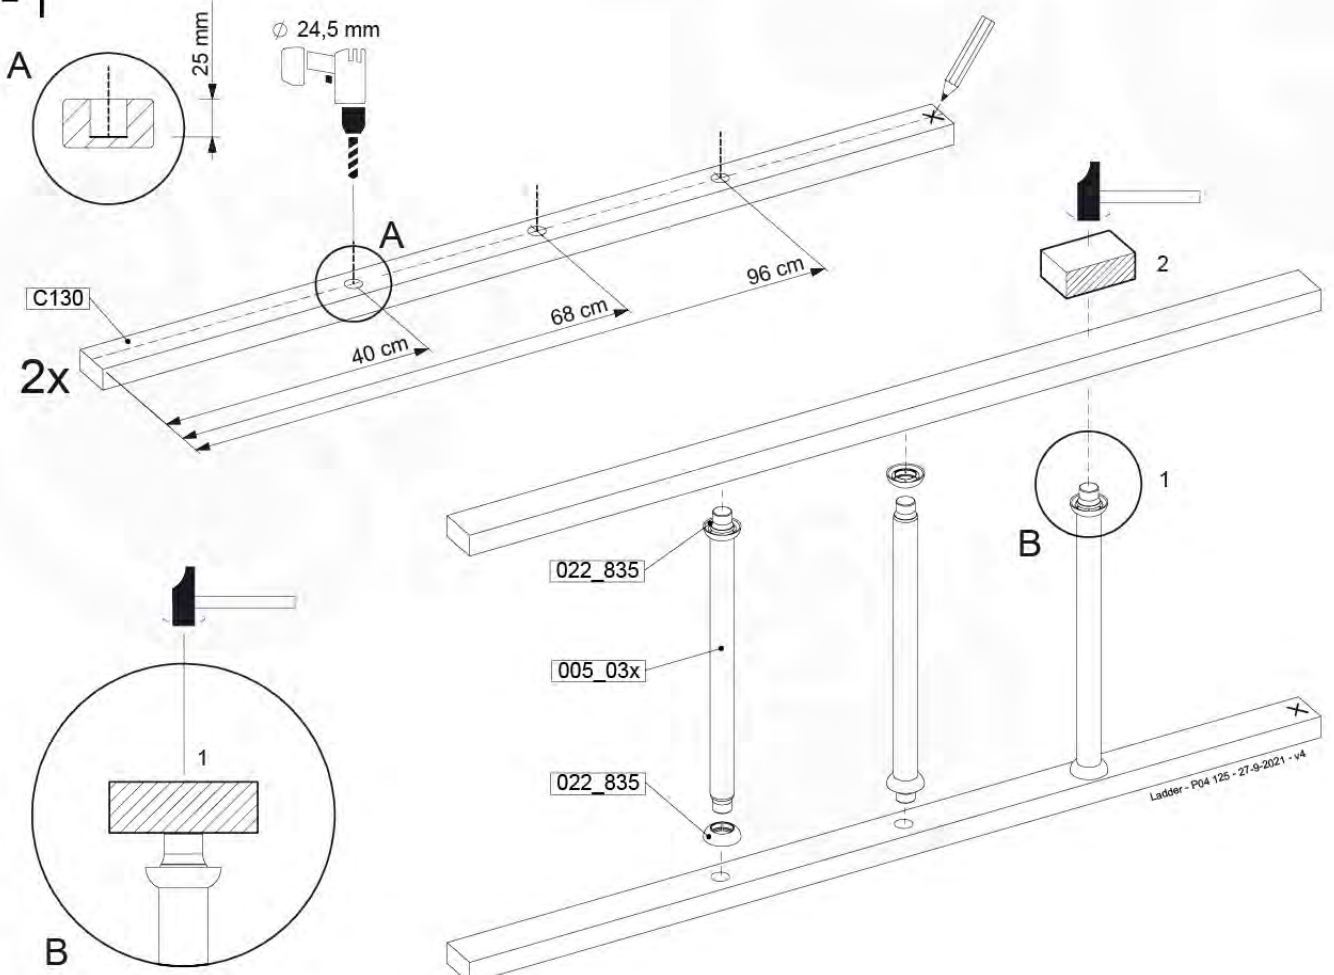

10-1

Ladder - P04 125 - 27-9-2021 - v4