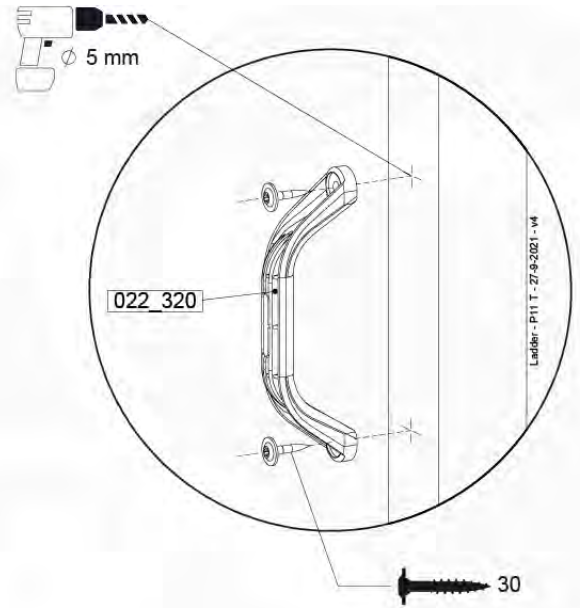

10-4

11 Picnic

PC01

(194_117)

	PartNo	PartName	QTY.
Hardware Pack 100_615	002_220	Gap Point Screw T25 - 5x45	20
	002_223	Gap Point Screw T25 - 5x80	8
Wood	C62	Beam 620 mm	2
	D60	Board 600 mm	4
	D74	Board 740 mm	1

Picnic - P102 - 3-8-2021 - v3