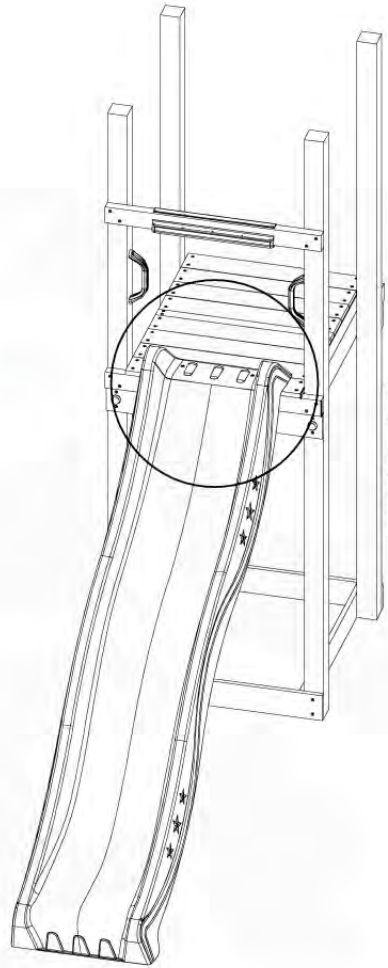

(194_107)

	PartNo	PartName	QTY.
Hardware Pack 100_605	000_101	Nail Pan Head	10
	002_223	Gap Point Screw T25 - 5x80	4
	002_308	Gap Point Screw T25 - 5x20	2
Other	120_102	Handgrip set (2x Complete)	1
	123_200	Bumperpad	1
	324_xxx 334_xxx	Wavy Star Slide XL 2200 mm / Wavy Star Slide XL 2650 mm	1
Timber	C74	Beam 740 mm	1

Slide set - PO2 - 29-9-2021 - v4

15-1

15-2

15-3

15-4

16 Firemans Pole

FP02

(201_275)

	PartNo	PartName	QTY.
Hardware Pack 100_346	001_103	M8 Washer Head Screw 40mm	2
	002_223	Gap Point Screw T25 - 5x80	4
	003_010	M8 spring lock washer	2
	003_040	M8 Washer	2
	004_052	M8 Drive-in Nut 30mm	2
	004_054	M8 Drive-in Nut 45mm	2
	022_31x	bpc-base version 3	2
	022_84x	bpc cover	2
Other	102_915	Fireman's Pole	1
Timber	C74	Beam 740 mm	1