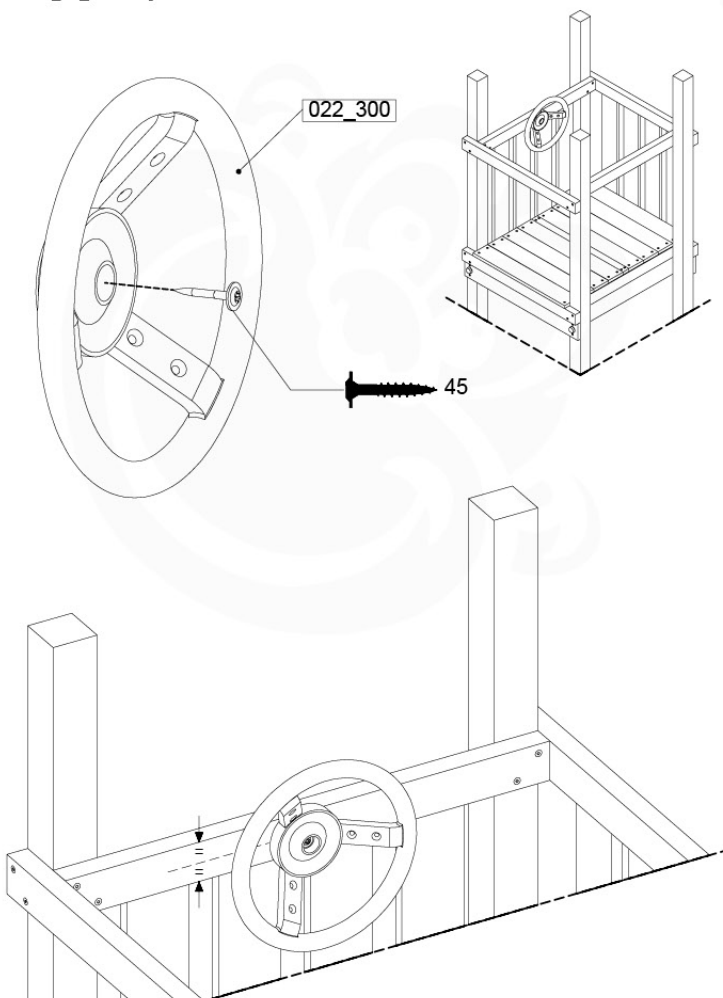

17 Accessories

AC01

(194_119)

	PartNo	PartName	QTY.
Hardware Pack 100_617	001_406	Stealth Screw 8x45	1
	002_041	Dome head screw 4.5 x 20 mm	3
	002_042	Dome head screw 3.5 x 13mm	4
	002_219	Gap Point Screw T25 - 5x30	2
Other	022_300	Steering Wheel	1
	022_800	Rail P/T 105	1
	022_910	Sandpad	1
	103_901	Logo ID Plate	1
	104_107	Tool Set Climbing Units	1
	120_024	Tower Flag	1
	122_302	Telescope	1

Accessory set - P02 - 29-9-2021 - v4

17-1