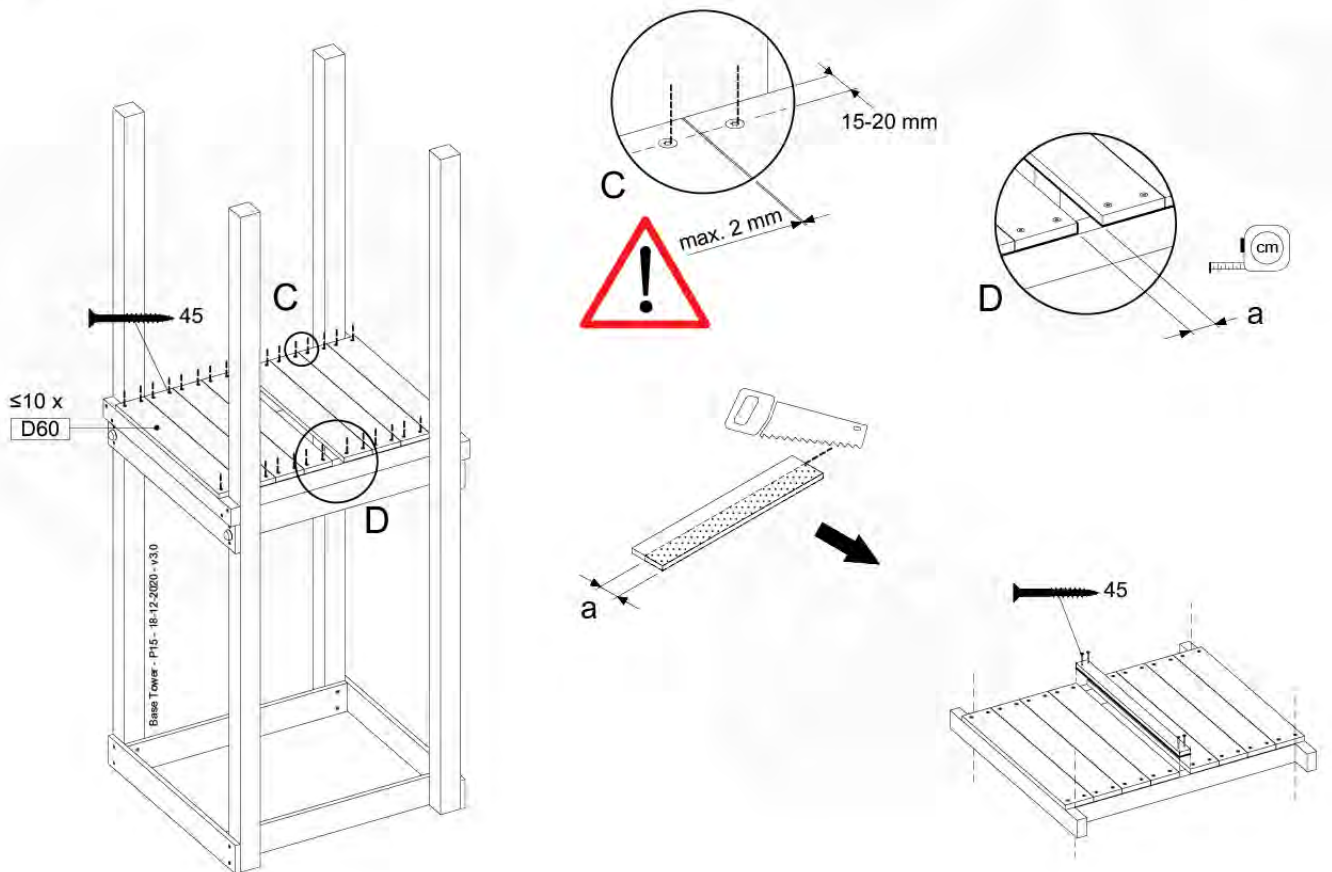

Base Tower - P04 - BT03 - 18-12-2020 - v3.0

07-1

07-2

07-3

08 Balustrade (2x)

BL01

(194_101)

	PartNo	PartName	QTY.
Hardware Pack 100_601	002_220	Gap Point Screw T25 - 5x45	16
	002_223	Gap Point Screw T25 - 5x80	4
Wood	C74	Beam 740 mm	1
	D65	Board 650 mm	4