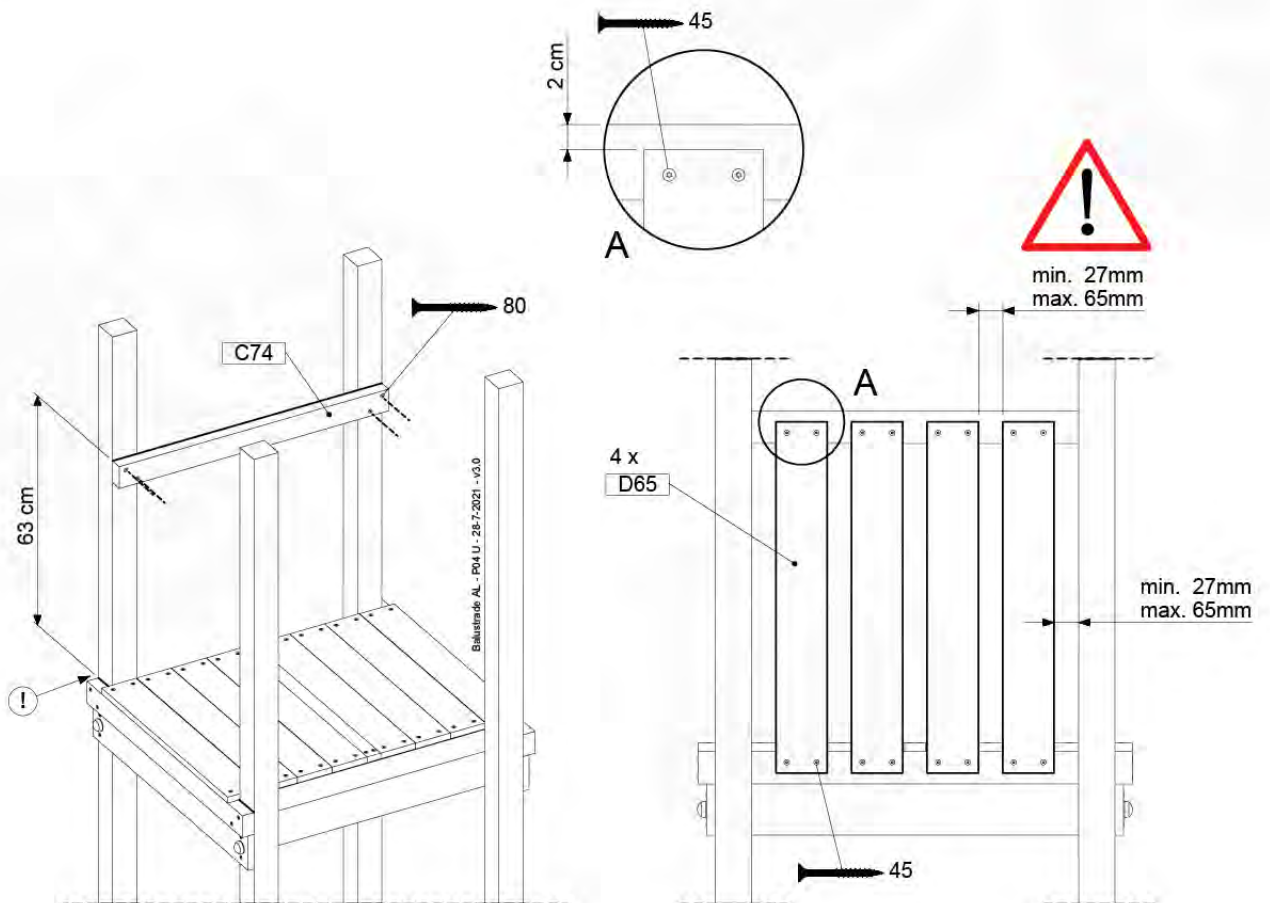

08 Balustrade (2x)

BL01

(194_101)

	PartNo	PartName	QTY.
Hardware Pack 100_601	002_220	Gap Point Screw T25 - 5x45	16
	002_223	Gap Point Screw T25 - 5x80	4
Wood	C74	Beam 740 mm	1
	D65	Board 650 mm	4

Balustrade AL - P02 U - 28-7-2021 - v3.0

08-1