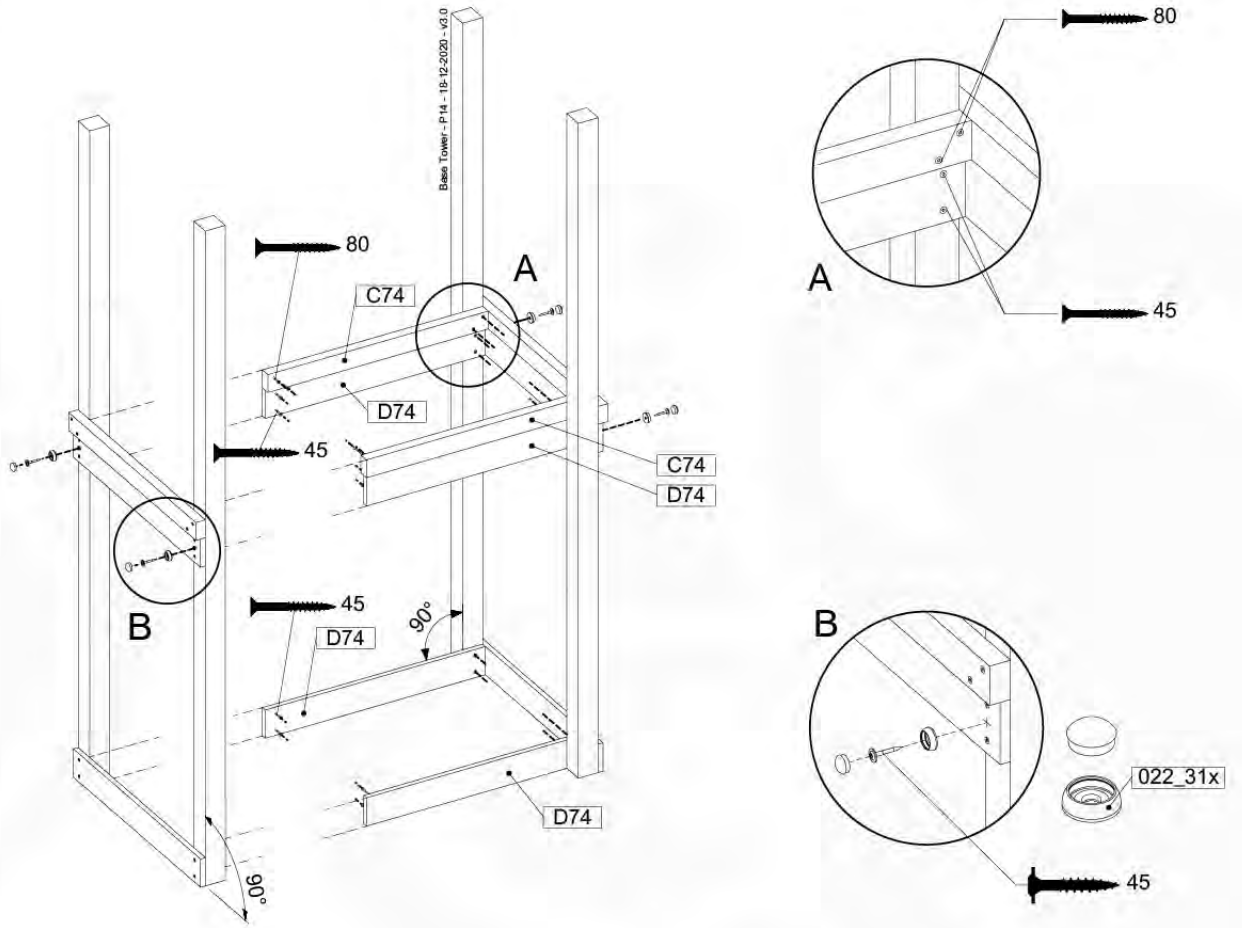

	PartNo	PartName	QTY.
Hardware Pack 100_600	001_406	Stealth Screw 8x45	6
	002_220	Gap Point Screw T25 - 5x45	72
	002_223	Gap Point Screw T25 - 5x80	16
Other	007_001	Ground-anchor	2
Hardware Pack 100_600	022_31x	bpc-base version 3	4
	022_84x	bpc cover	4
Wood	A220	Post 70x70 L2200	4
	C74	Beam 740 mm	4
	D60	Board 600 mm	10
	D74	Board 740 mm	8

Base Tower - P04 - BT03 - 18-12-2020 - v3.0

07-1

07-2

07-3

08 Balustrade (2x)

BL01

(194_101)

	PartNo	PartName	QTY.
Hardware Pack 100_601	002_220	Gap Point Screw T25 - 5x45	16
	002_223	Gap Point Screw T25 - 5x80	4
Wood	C74	Beam 740 mm	1
	D65	Board 650 mm	4