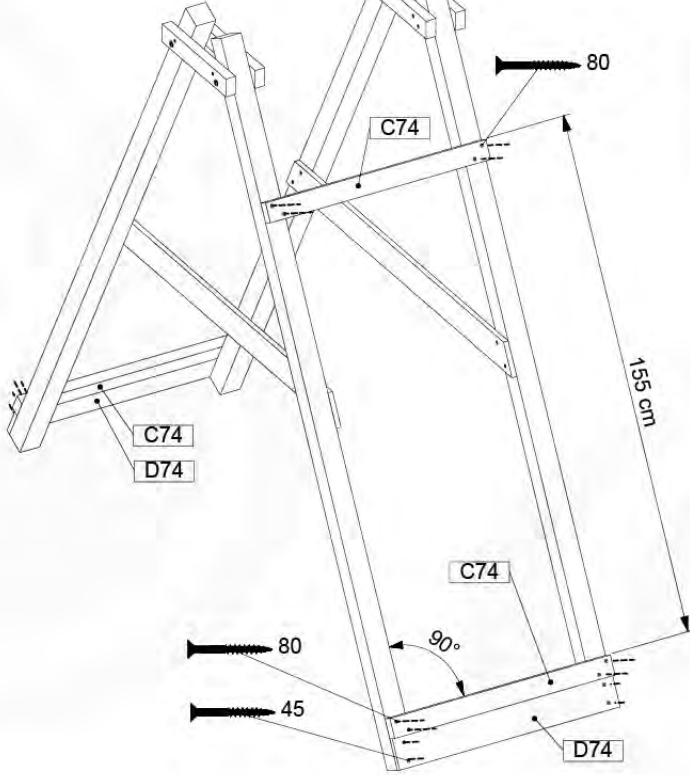

06-4

Climb Module 200