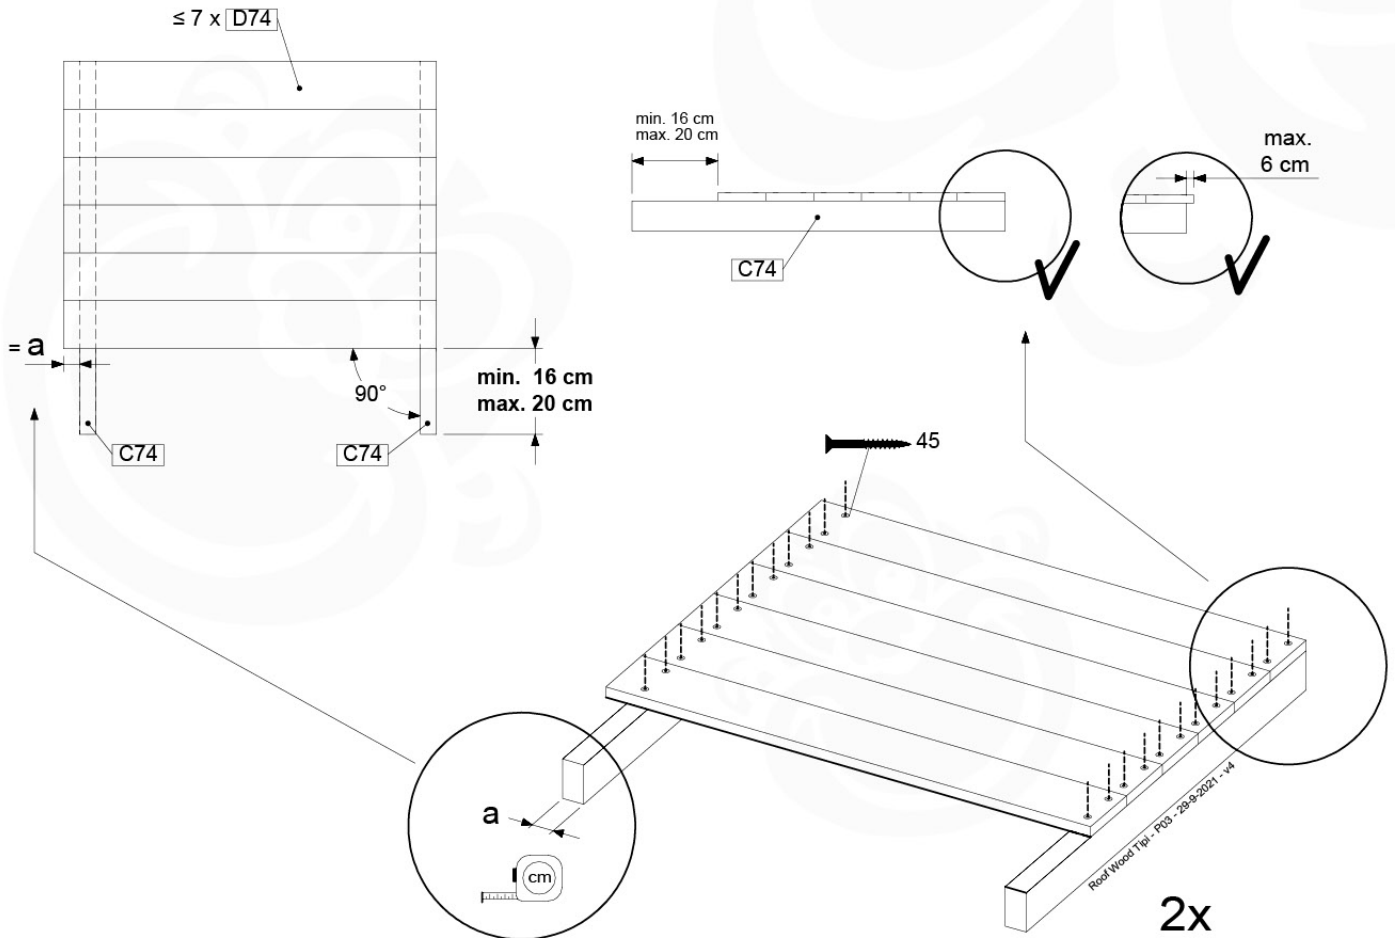

14 Roof Wooden Tipi

RF04

(194_110)

	PartNo	PartName	QTY.
Hardware Pack 100_608	001_411	Stealth Screw 8x60	6
	001_417	Stealth Screw 8x80	2
	002_220	Gap Point Screw T25 - 5x45	68
	002_223	Gap Point Screw T25 - 5x80	4
Other	022_31x	bpc-base version 3	6
	022_84x	bpc cover	6
Timber	C74	Beam 740 mm	4
	D56	Board L=(650 - board width) mm	2
	D65	Board 650 mm	2
	D74	Board 740 mm	14

Roof Wood Tipi - P02 - 29-9-2021 - v4

14-1