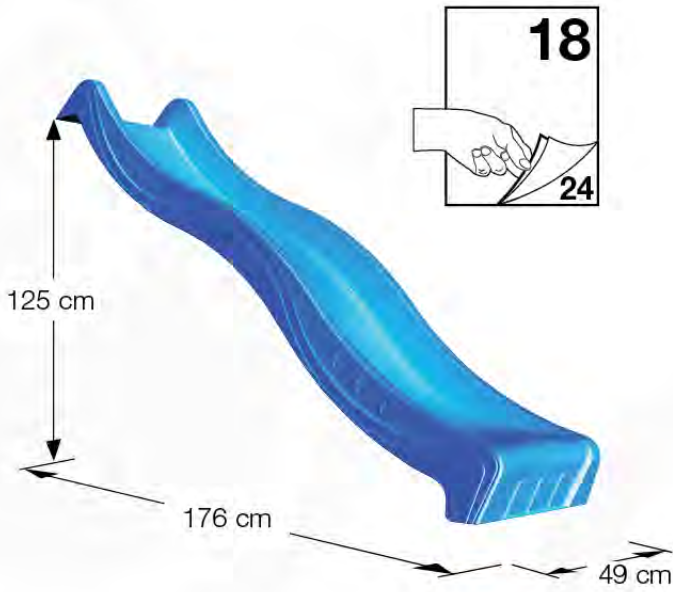

17 Add-on

Wavy Star Slide XL

- 324_100 Yellow
- 324_200 Blue
- 324_300 Green
- 324_400 Red
- 324_500 Fuchsia
- 324_600 Dark Green