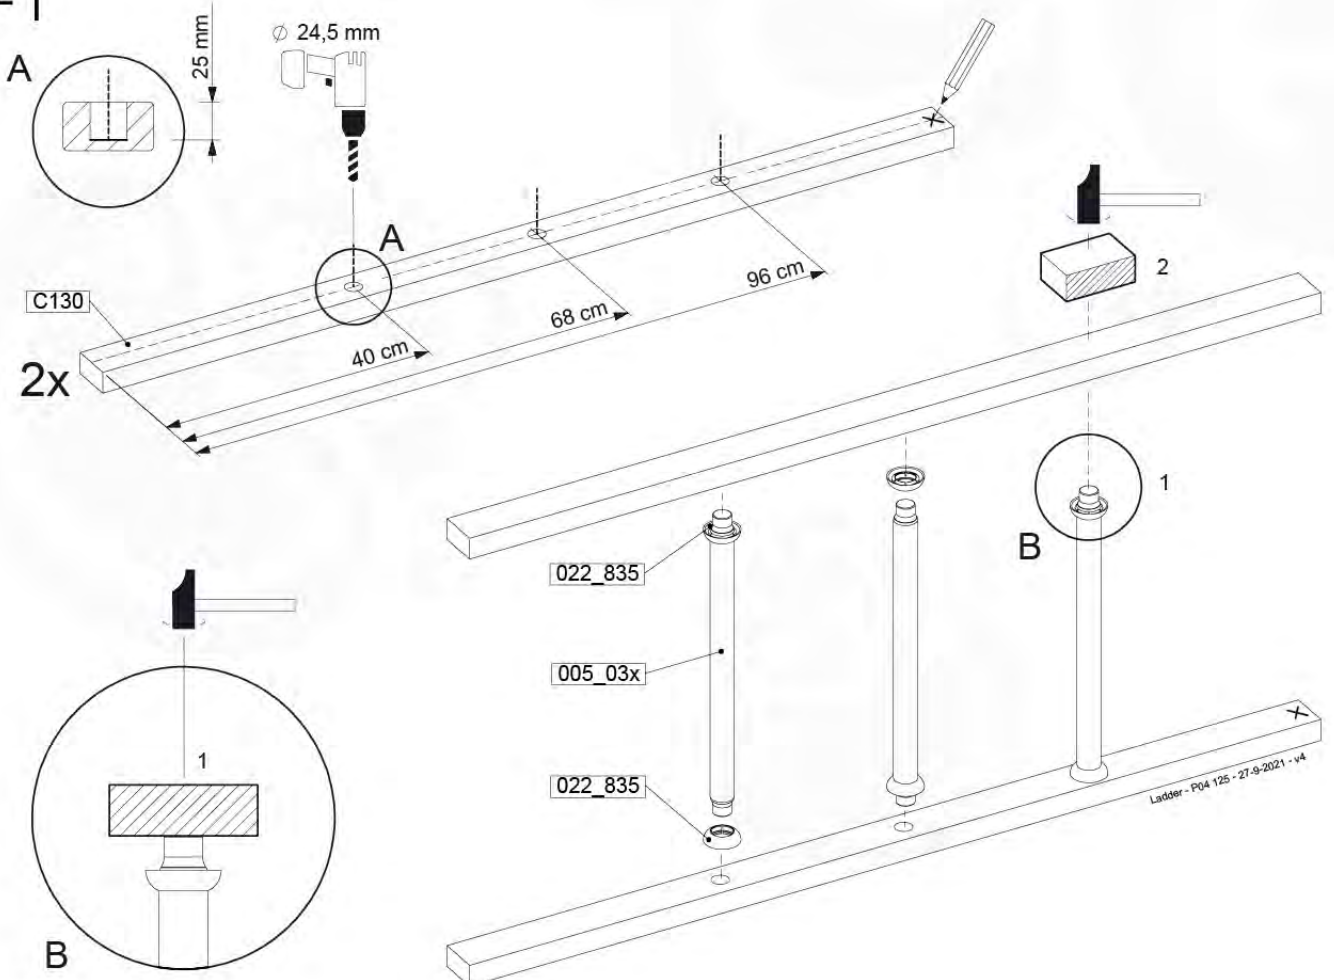

12-1

Ladder - P04 125 - 27-9-2021 - v4