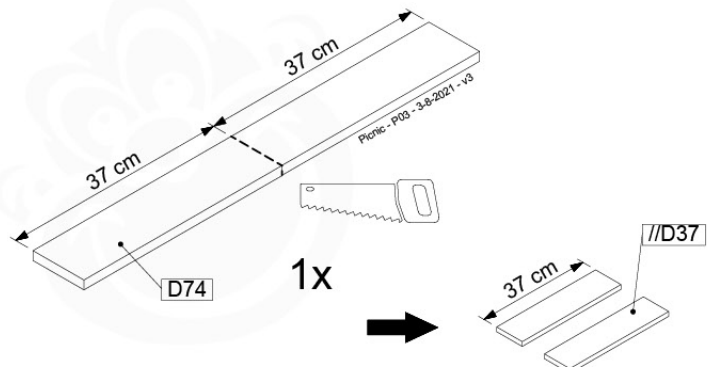

13-Picnic Table

PC01

(194_117)

	PartNo	PartName	QTY.
Hardware Pack 100_615	002_220	Gap Point Screw T25 - 5x45	20
	002_223	Gap Point Screw T25 - 5x80	8
Wood	C62	Beam 620 mm	2
	D60	Board 600 mm	4
	D74	Board 740 mm	1

Picnic - P02 - 3-8-2021 - v3

© Jungle Gym Modular All Rights Reserved

13-1