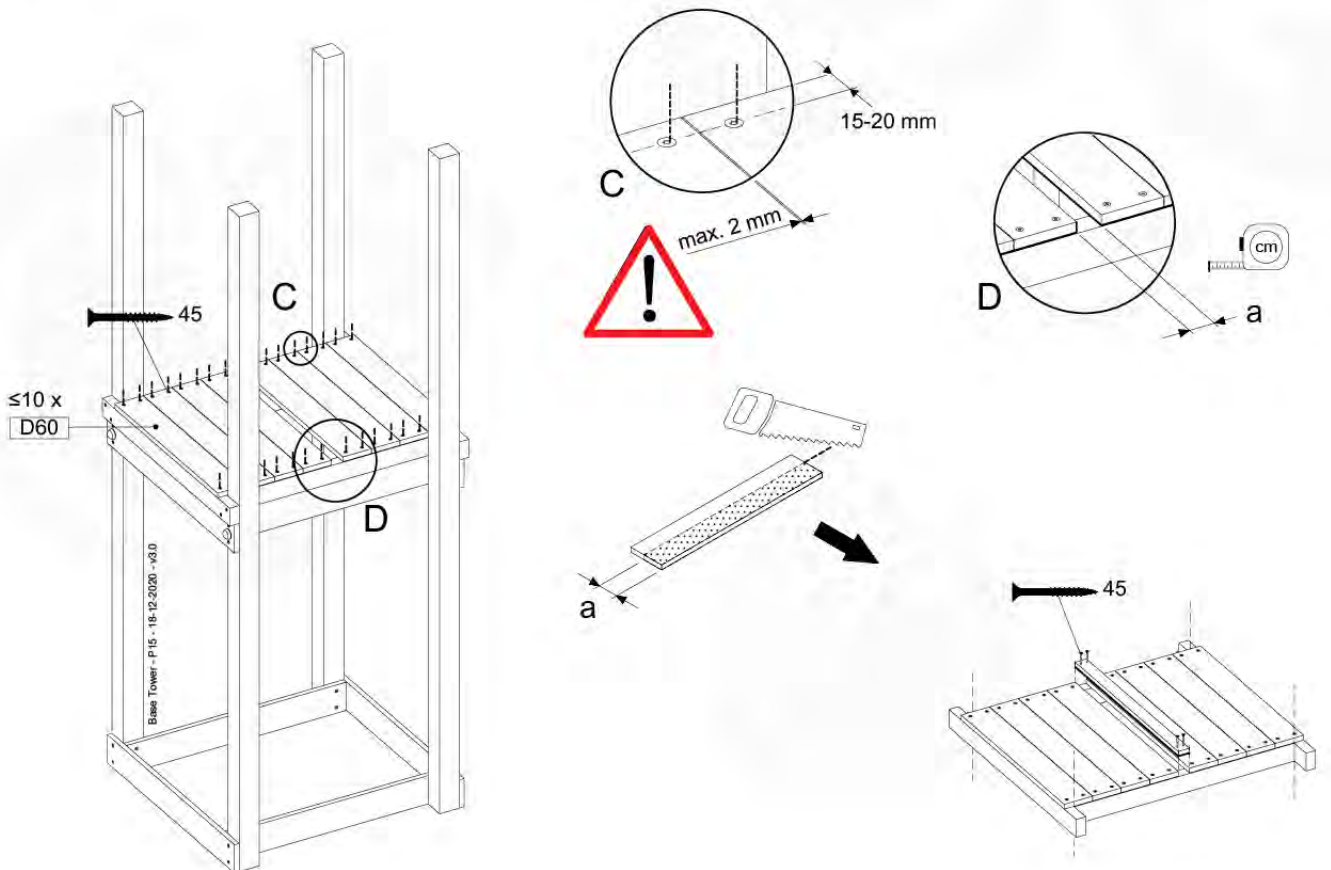

Base Tower - P04 - BT03 - 18-12-2020 - v3.0

07-1

07-2

07-3

08 Extension Tower

ET01

(194_100)

	PartNo	PartName	QTY.
Hardware Pack 100_600	001_406	Stealth Screw 8x45	4
	002_220	Gap Point Screw T25 - 5x45	60
	002_223	Gap Point Screw T25 - 5x80	12
Other	007_001	Ground-anchor	2
Hardware Pack 100_600	022_31x	bpc-base version 3	2
	022_84x	bpc cover	2
Wood	A200	Post 70x70 L2000	2
	C74	Beam 740 mm	3
	D60	Board 600 mm	9
	D74	Board 740 mm	6