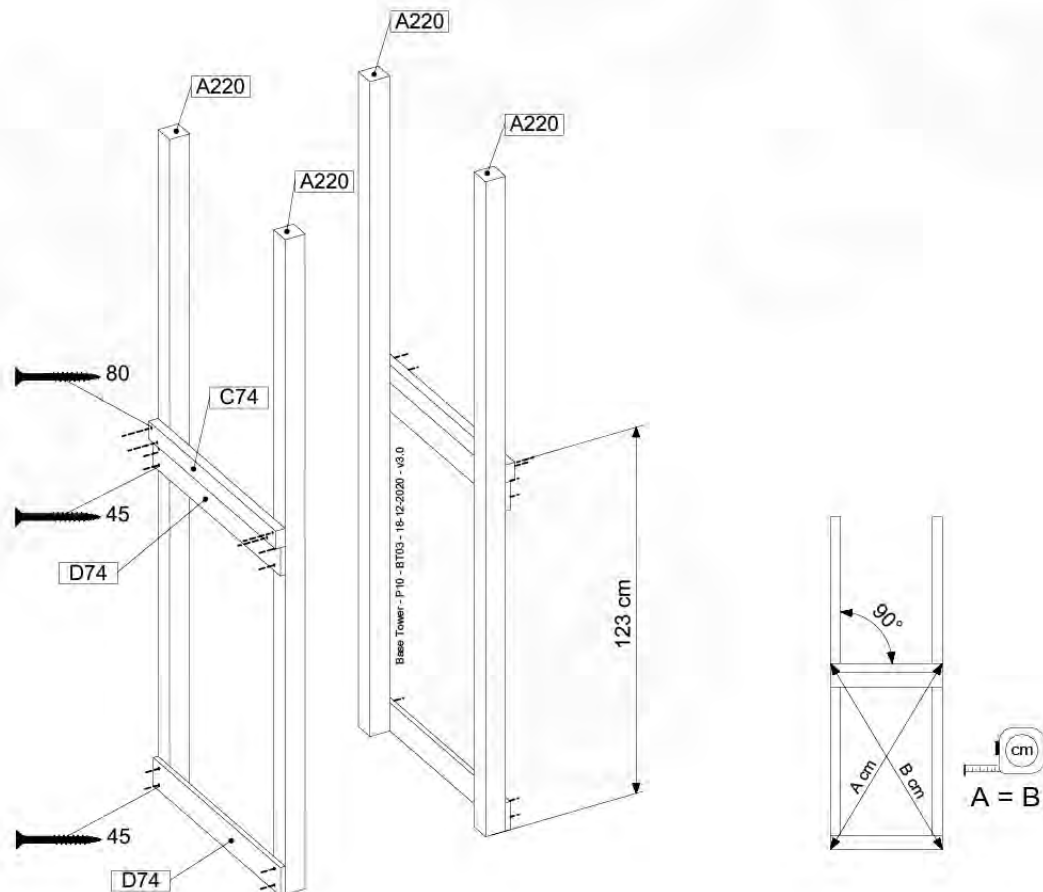

06 Playground Foundation

FD02

06-1

Foundation Plan - P03 - 2/11-2020 - v8

1st Foundation Plan v8

07 Base Tower

BT03

(194_100)

	PartNo	PartName	QTY.
Hardware Pack 100_600	001_406	Stealth Screw 8x45	6
	002_220	Gap Point Screw T25 - 5x45	72
	002_223	Gap Point Screw T25 - 5x80	16
Other	007_001	Ground-anchor	2
Hardware Pack 100_600	022_31x	bpc-base version 3	4
	022_84x	bpc cover	4
Wood	A220	Post 70x70 L2200	4
	C74	Beam 740 mm	4
	D60	Board 600 mm	10
	D74	Board 740 mm	8

Base Tower - P04 - BT03 - 18-12-2020 - v3.0

07-1

07-2

07-3

08 Extension Tower

ET01

(194_100)

	PartNo	PartName	QTY.
Hardware Pack 100_600	001_406	Stealth Screw 8x45	4
	002_220	Gap Point Screw T25 - 5x45	60
	002_223	Gap Point Screw T25 - 5x80	12
Other	007_001	Ground-anchor	2
Hardware Pack 100_600	022_31x	bpc-base version 3	2
	022_84x	bpc cover	2
Wood	A200	Post 70x70 L2000	2
	C74	Beam 740 mm	3
	D60	Board 600 mm	9
	D74	Board 740 mm	6