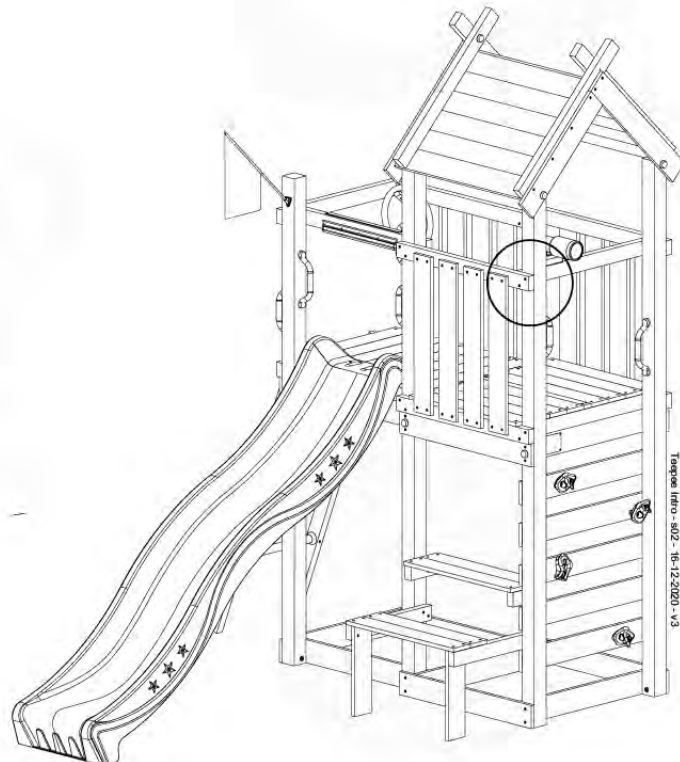

1x
022_910

Teepee Ibero - 402 - 16-12-2020 - v3

Declaration of Conformity

Jungle Gym

BACKYARD PLAYGROUNDS

since 1988

Manufacturer details

Company Name