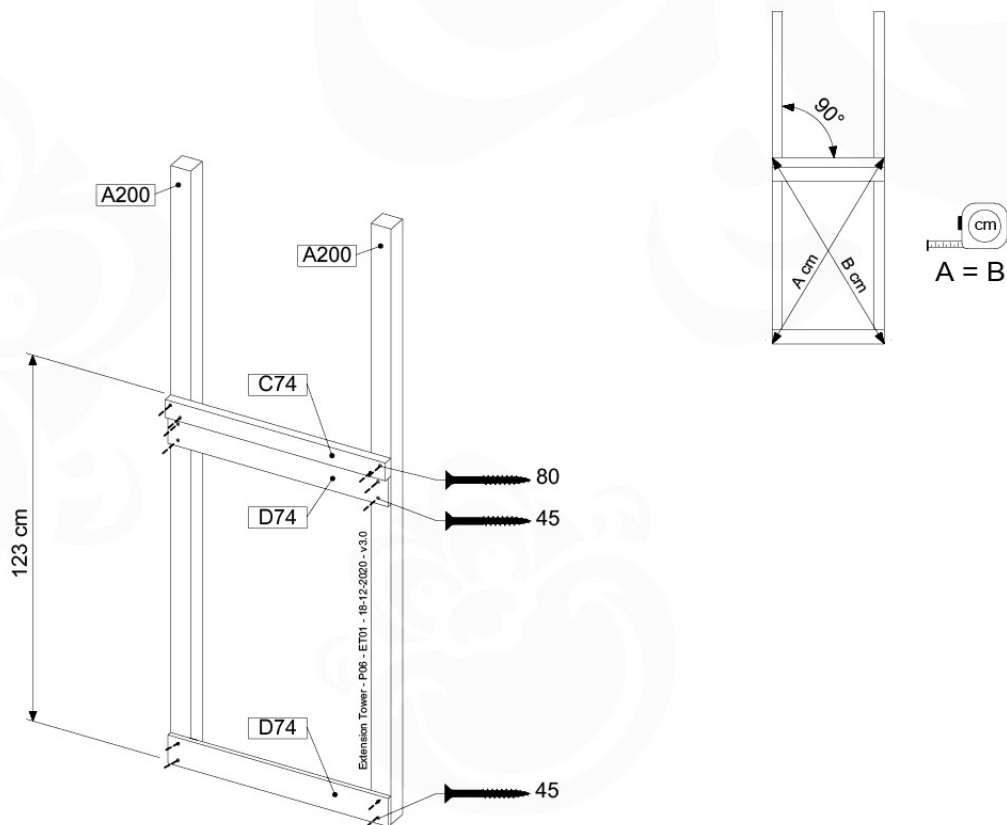

Base Tower - P04 - BT03 - 18-12-2020 - v3.0

07-1

07-2

07-3

08 Extension Tower

ET01

(194_100)

	PartNo	PartName	QTY.
Hardware Pack 100_600	001_406	Stealth Screw 8x45	4
	002_220	Gap Point Screw T25 - 5x45	60
	002_223	Gap Point Screw T25 - 5x80	12
Other	007_001	Ground-anchor	2
Hardware Pack 100_600	022_31x	bpc-base version 3	2
	022_84x	bpc cover	2
Wood	A200	Post 70x70 L2000	2
	C74	Beam 740 mm	3
	D60	Board 600 mm	9
	D74	Board 740 mm	6

Extension Tower - P02 - ET01 - 18-12-2020 - v3.0

www.junglegym.com

08-1

09 Balustrade (1x)

BL01

(194_101)

	PartNo	PartName	QTY.
Hardware Pack 100_601	002_220	Gap Point Screw T25 - 5x45	16
	002_223	Gap Point Screw T25 - 5x80	4
Wood	C74	Beam 740 mm	1
	D65	Board 650 mm	4