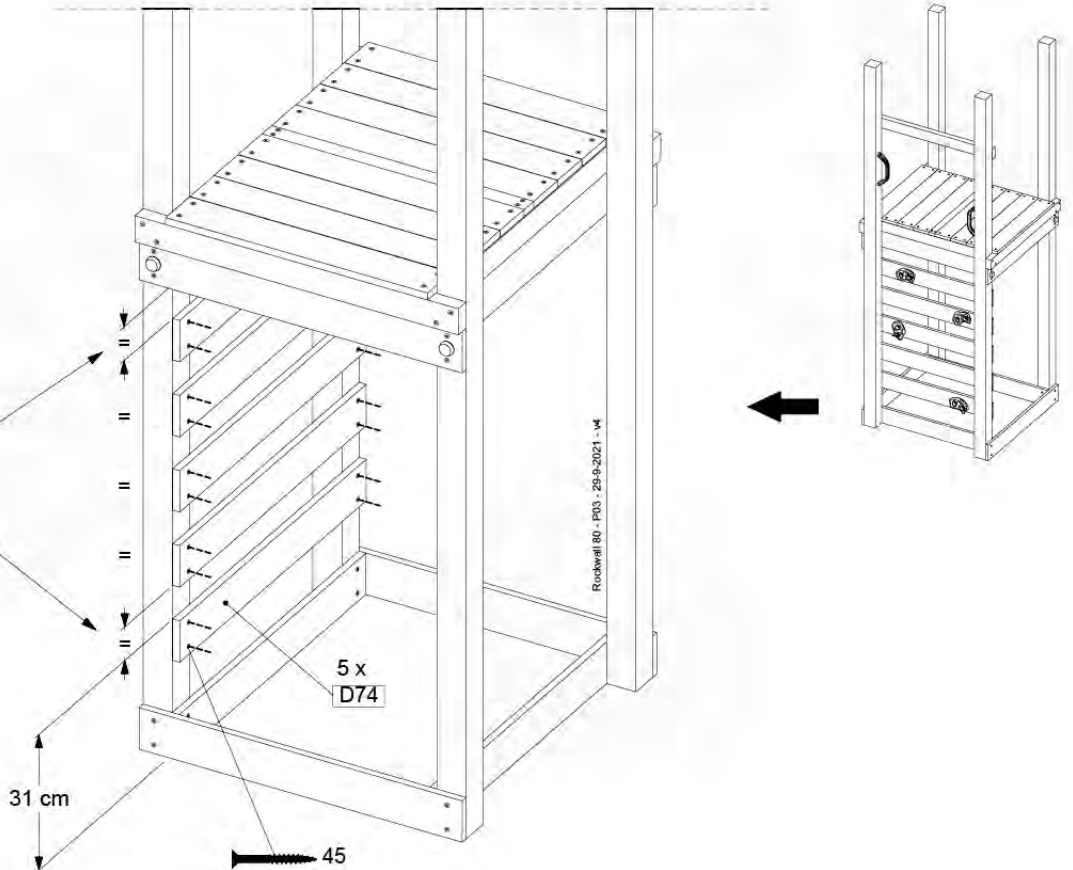

11-1

min. 2,6 cm
max. 8,8 cm