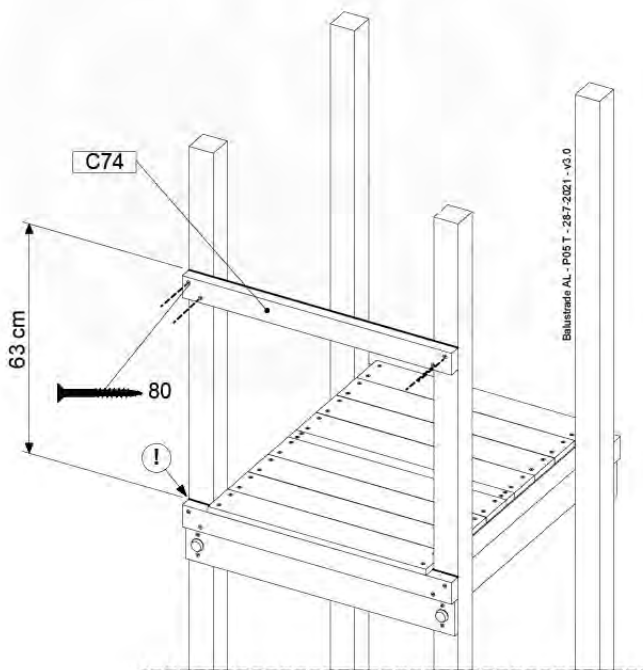

10-1

Balustrade AL - P05 T - 28-7-2021 - v3.0