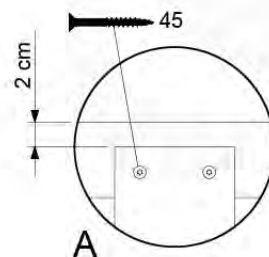

10 Balustrade (2x)

BL02

(194_101)

	PartNo	PartName	QTY.
Hardware Pack 100_601	002_220	Gap Point Screw T25 - 5x45	16
	002_223	Gap Point Screw T25 - 5x80	4
Wood	C74	Beam 740 mm	1
	D65	Board 650 mm	4

Balustrade AL - P03 T - 28-7-2021 - v3.0

10-1

Balustrade AL - P05 T - 28-7-2021 - v3.0

min. 27mm
max. 65mm