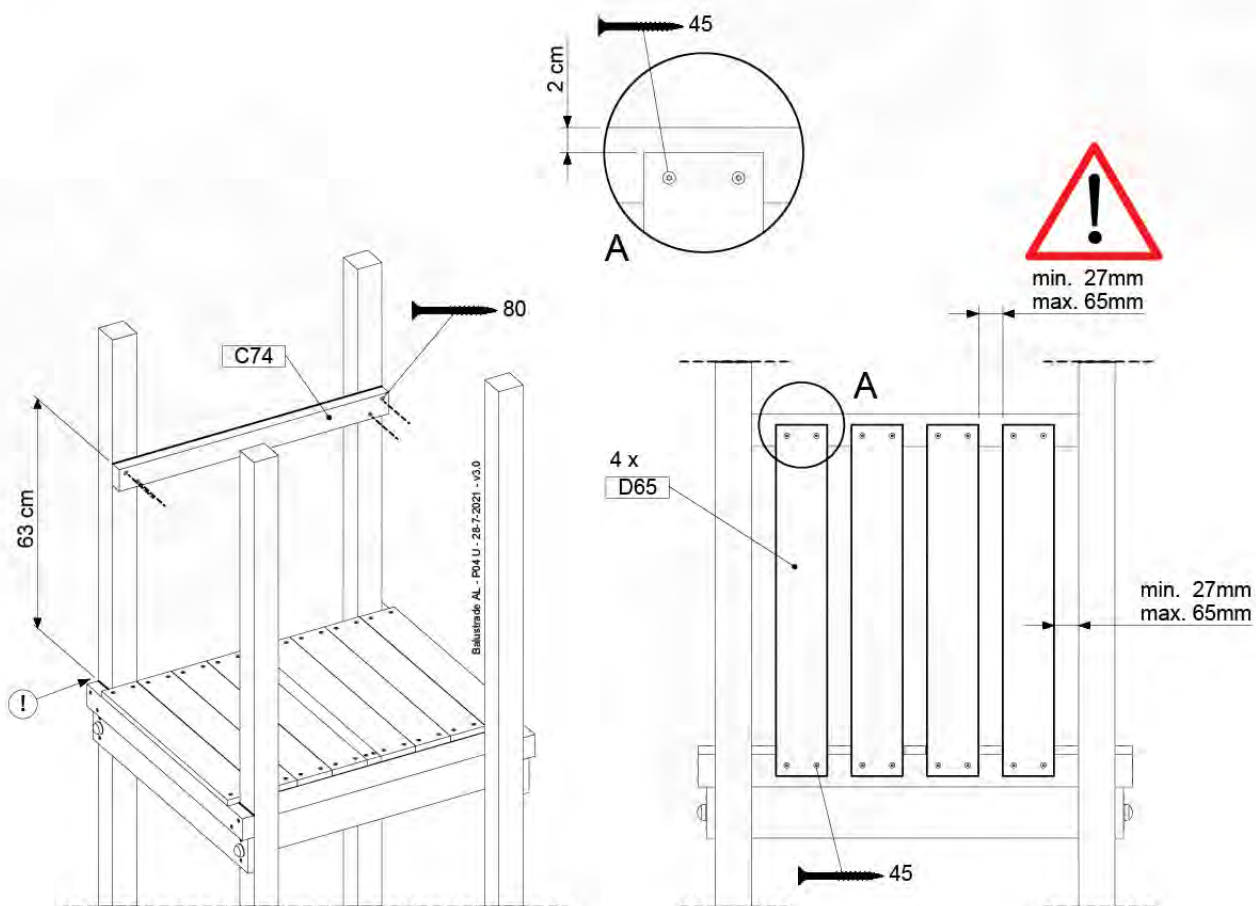

Base Tower - P04 - BT03 - 18-12-2020 - v3.0

07-1

07-2

07-3

08 Extension Tower

ET01

(194_100)

	PartNo	PartName	QTY.
Hardware Pack 100_600	001_406	Stealth Screw 8x45	4
	002_220	Gap Point Screw T25 - 5x45	60
	002_223	Gap Point Screw T25 - 5x80	12
Other	007_001	Ground-anchor	2
Hardware Pack 100_600	022_31x	bpc-base version 3	2
	022_84x	bpc cover	2
Wood	A200	Post 70x70 L2000	2
	C74	Beam 740 mm	3
	D60	Board 600 mm	9
	D74	Board 740 mm	6

Extension Tower - P02 - ET01 - 18-12-2020 - v3.0

www.junglegym.com

08-1

09 Balustrade (1x)

BL01

(194_101)

	PartNo	PartName	QTY.
Hardware Pack 100_601	002_220	Gap Point Screw T25 - 5x45	16
	002_223	Gap Point Screw T25 - 5x80	4
Wood	C74	Beam 740 mm	1
	D65	Board 650 mm	4

Balustrade AL - P02 U - 28-7-2021 - v3.0

09-1

10 Balustrade (2x)

BL02

(194_101)

	PartNo	PartName	QTY.
Hardware Pack 100_601	002_220	Gap Point Screw T25 - 5x45	16
	002_223	Gap Point Screw T25 - 5x80	4
Wood	C74	Beam 740 mm	1
	D65	Board 650 mm	4