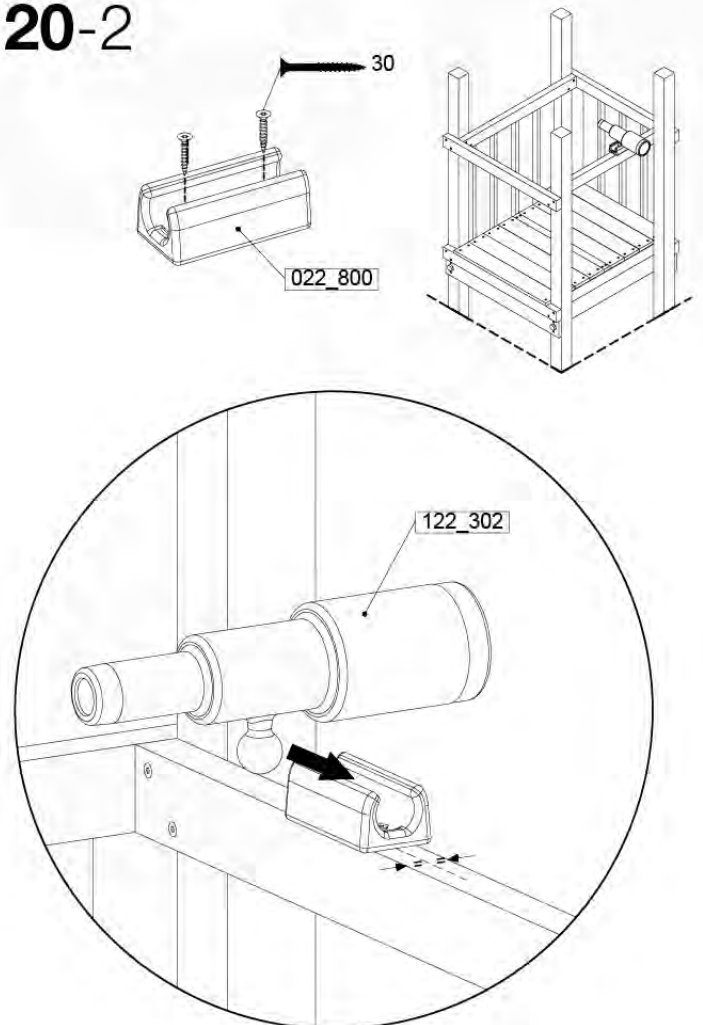

20-2

Accessory set - P03 - 28-9-2021 - 14