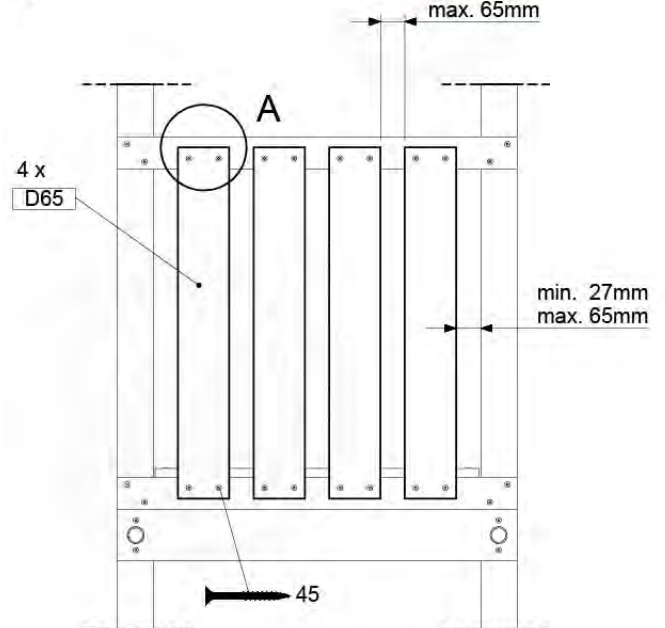

Balustrade AL - P02 U - 28-7-2021 - v3.0

09-1

10 Balustrade (2x)

BL02

(194_101)

	PartNo	PartName	QTY.
Hardware Pack 100_601	002_220	Gap Point Screw T25 - 5x45	16
	002_223	Gap Point Screw T25 - 5x80	4
Wood	C74	Beam 740 mm	1
	D65	Board 650 mm	4

Balustrade AL - P03 T - 28-7-2021 - v3.0

10-1

Balustrade AL - P05 T - 28-7-2021 - v3.0

min. 27mm
max. 65mm

11 Rock Wall

RW01

(194_105)

	PartNo	PartName	QTY.
Hardware pack 100_604	001_102	Washer Head Screw T40 M8x30	8
	002_220	Gap Point Screw T25 - 5x45	24
	002_223	Gap Point Screw T25 - 5x80	4
	003_010	M8 spring lock washer	8
	004_050	M8 22mm Drive in Nut	8
Other	022_50x	Climbing Rock	4
	120_102	Handgrip set (2x Complete)	1
Timber	C74	Beam 740 mm	1
	D74	Board 740 mm	5