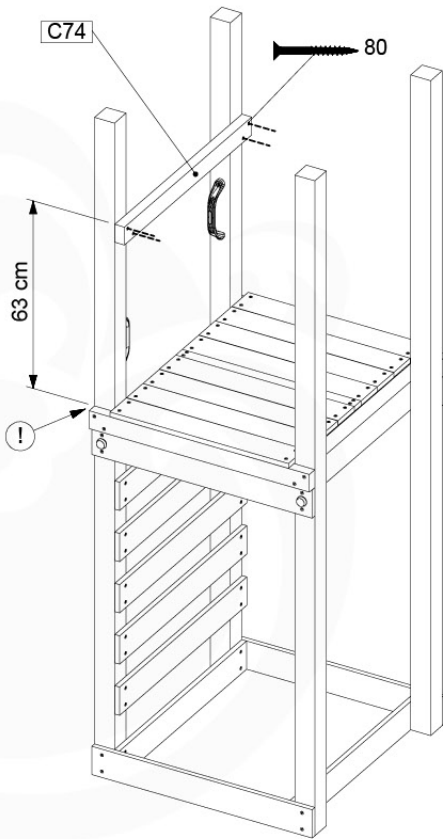

Balustrade AL - P02 U - 28-7-2021 - v3.0

09-1

10 Balustrade (2x)

BL02

(194_101)

	PartNo	PartName	QTY.
Hardware Pack 100_601	002_220	Gap Point Screw T25 - 5x45	16
	002_223	Gap Point Screw T25 - 5x80	4
Wood	C74	Beam 740 mm	1
	D65	Board 650 mm	4

Rockwall 80 - P02 - 29-9-2021 - v4

11-1

min. 2,6 cm
max. 8,8 cm

11-2

11-3

12 Ladder

LA02

(194_103)

	PartNo	PartName	QTY.
Hardware Pack 100_603	001_404	Stealth Screw 8x30	4
	002_219	Gap Point Screw T25 - 5x30	4
	002_220	Gap Point Screw T25 - 5x45	6
	002_223	Gap Point Screw T25 - 5x80	4
Other	005_03x	Ladder Rung Y/B/G/R	3
	005_522	Connection Bracket Mini Market	2
	022_835	Rung Cap	6
	120_102	Handgrip set (2x Complete)	1
Wood	C74	Beam 740 mm	1
	C130	Beam 1300 mm	2