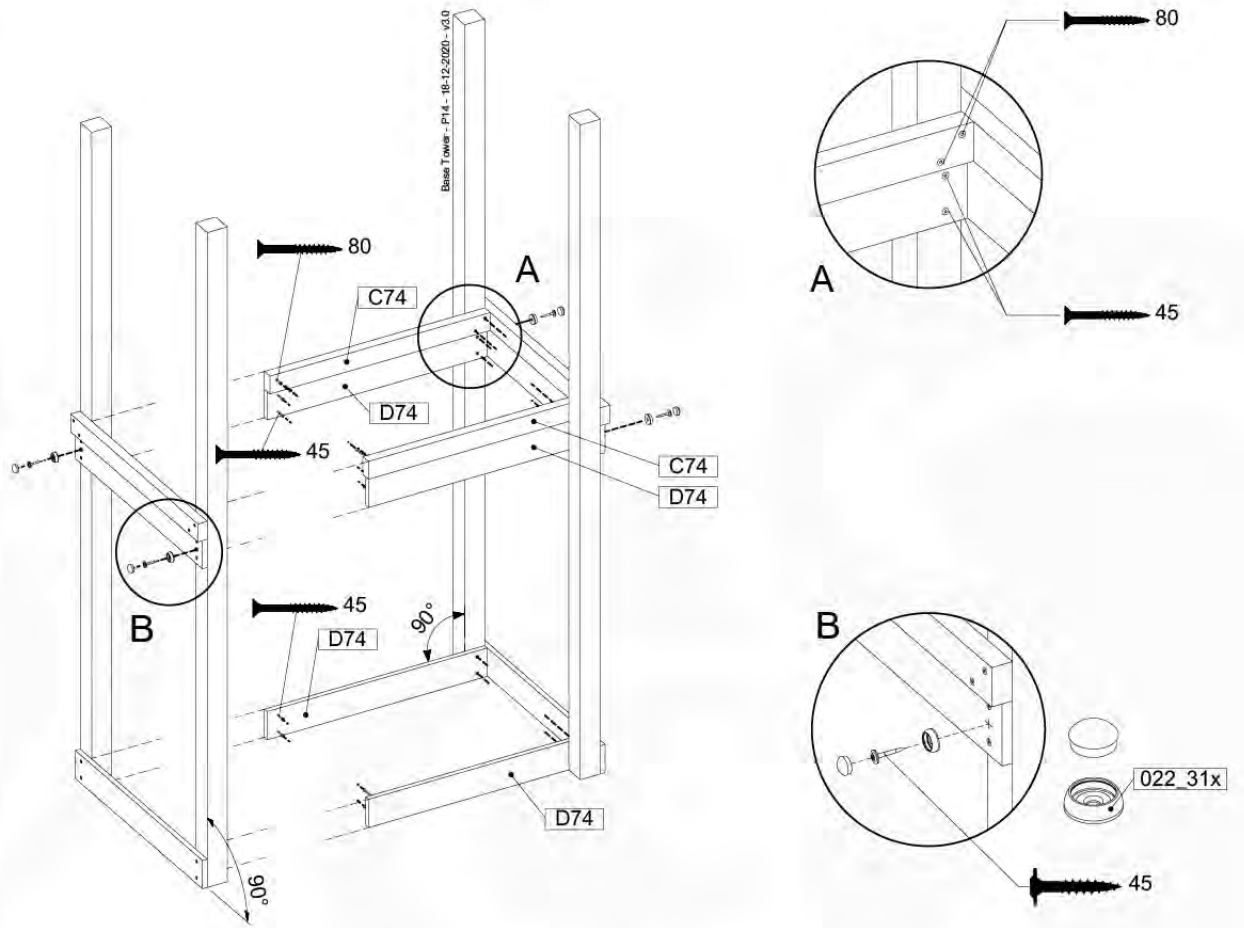

	PartNo	PartName	QTY.
Hardware Pack 100_600	001_406	Stealth Screw 8x45	6
	002_220	Gap Point Screw T25 - 5x45	72
	002_223	Gap Point Screw T25 - 5x80	16
Other	007_001	Ground-anchor	2
Hardware Pack 100_600	022_31x	bpc-base version 3	4
	022_84x	bpc cover	4
Wood	A220	Post 70x70 L2200	4
	C74	Beam 740 mm	4
	D60	Board 600 mm	10
	D74	Board 740 mm	8

Base Tower - P04 - BT03 - 18-12-2020 - v3.0

07-1

07-2

07-3

08 Extension Tower

ET01

(194_100)

	PartNo	PartName	QTY.
Hardware Pack 100_600	001_406	Stealth Screw 8x45	4
	002_220	Gap Point Screw T25 - 5x45	60
	002_223	Gap Point Screw T25 - 5x80	12
Other	007_001	Ground-anchor	2
Hardware Pack 100_600	022_31x	bpc-base version 3	2
	022_84x	bpc cover	2
Wood	A200	Post 70x70 L2000	2
	C74	Beam 740 mm	3
	D60	Board 600 mm	9
	D74	Board 740 mm	6