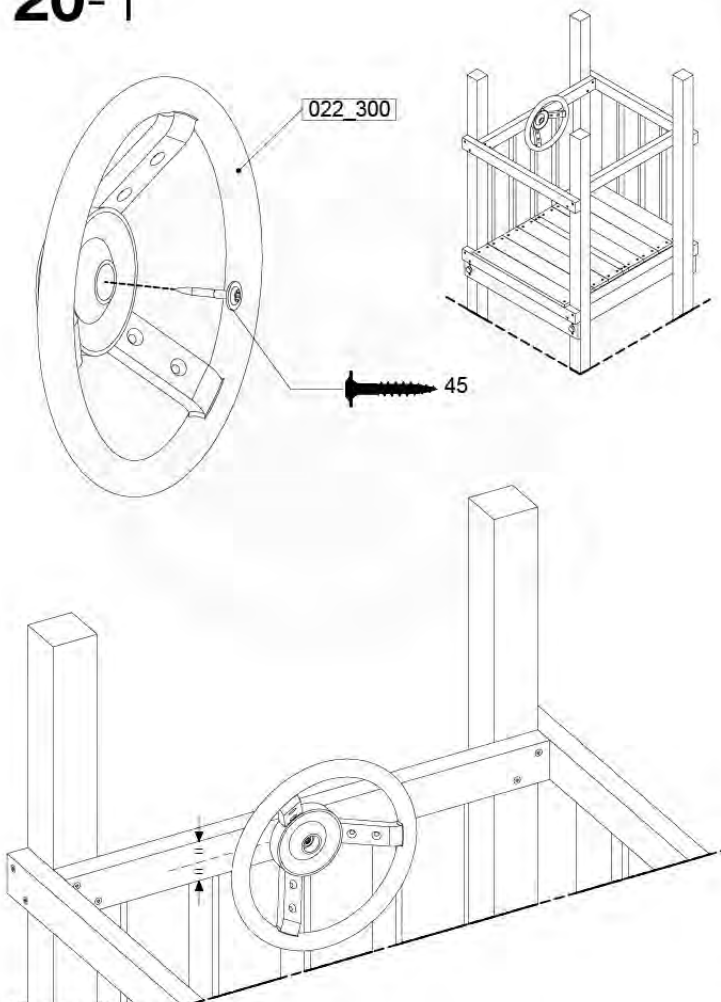

20 Accessories

AC01

(194_119)

	PartNo	PartName	QTY.
Hardware Pack 100_617	001_406	Stealth Screw 8x45	1
	002_041	Dome head screw 4.5 x 20 mm	3
	002_042	Dome head screw 3.5 x 13mm	4
	002_219	Gap Point Screw T25 - 5x30	2
Other	022_300	Steering Wheel	1
	022_800	Rail P/T 105	1
	022_910	Sandpad	1
	103_901	Logo ID Plate	1
	104_107	Tool Set Climbing Units	1
	120_024	Tower Flag	1
	122_302	Telescope	1

Accessory set - P02 - 28-9-2021 - 14

20-1