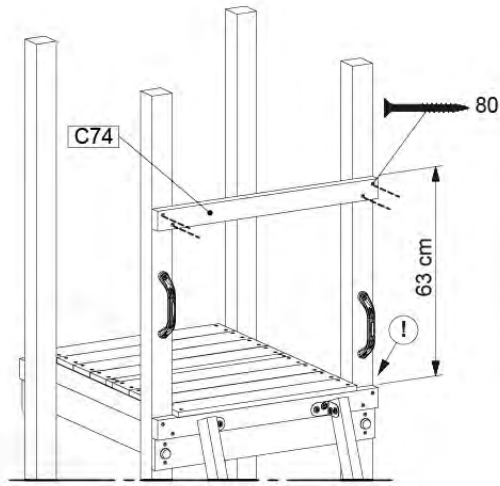

Ladder - P02 125 - 27-9-2021 - v4

12-1

Ladder - P04 125 - 27-9-2021 - v4

12-2

12-3

12-4

13-Picnic Table

PC01

(194_117)

	PartNo	PartName	QTY.
Hardware Pack 100_615	002_220	Gap Point Screw T25 - 5x45	20
	002_223	Gap Point Screw T25 - 5x80	8
Wood	C62	Beam 620 mm	2
	D60	Board 600 mm	4
	D74	Board 740 mm	1

Picnic - P02 - 3-8-2021 - v3