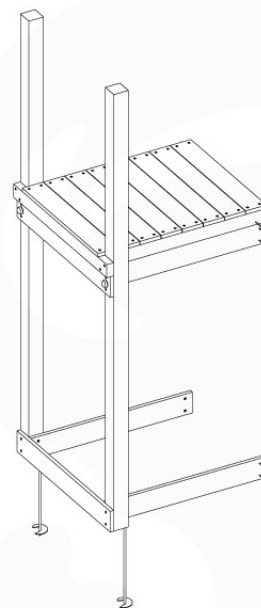

	PartNo	PartName	QTY.
Hardware Pack 100_600	001_406	Stealth Screw 8x45	6
	002_220	Gap Point Screw T25 - 5x45	72
	002_223	Gap Point Screw T25 - 5x80	16
Other	007_001	Ground-anchor	2
Hardware Pack 100_600	022_31x	bpc-base version 3	4
	022_84x	bpc cover	4
Wood	A220	Post 70x70 L2200	4
	C74	Beam 740 mm	4
	D60	Board 600 mm	10
	D74	Board 740 mm	8

Base Tower - P04 - BT03 - 18-12-2020 - v3.0

07-1

07-2

07-3

08 Extension Tower

ET01

(194_100)

	PartNo	PartName	QTY.
Hardware Pack 100_600	001_406	Stealth Screw 8x45	4
	002_220	Gap Point Screw T25 - 5x45	60
	002_223	Gap Point Screw T25 - 5x80	12
Other	007_001	Ground-anchor	2
Hardware Pack 100_600	022_31x	bpc-base version 3	2
	022_84x	bpc cover	2
Wood	A200	Post 70x70 L2000	2
	C74	Beam 740 mm	3
	D60	Board 600 mm	9
	D74	Board 740 mm	6

Extension Tower - P02 - ET01 - 18-12-2020 - v3.0

www.junglegym.com

08-1

09 Balustrade (1x)

BL01

(194_101)

	PartNo	PartName	QTY.
Hardware Pack 100_601	002_220	Gap Point Screw T25 - 5x45	16
	002_223	Gap Point Screw T25 - 5x80	4
Wood	C74	Beam 740 mm	1
	D65	Board 650 mm	4

Balustrade AL - P02 U - 28-7-2021 - v3.0

09-1

10 Balustrade (2x)

BL02

(194_101)

	PartNo	PartName	QTY.
Hardware Pack 100_601	002_220	Gap Point Screw T25 - 5x45	16
	002_223	Gap Point Screw T25 - 5x80	4
Wood	C74	Beam 740 mm	1
	D65	Board 650 mm	4