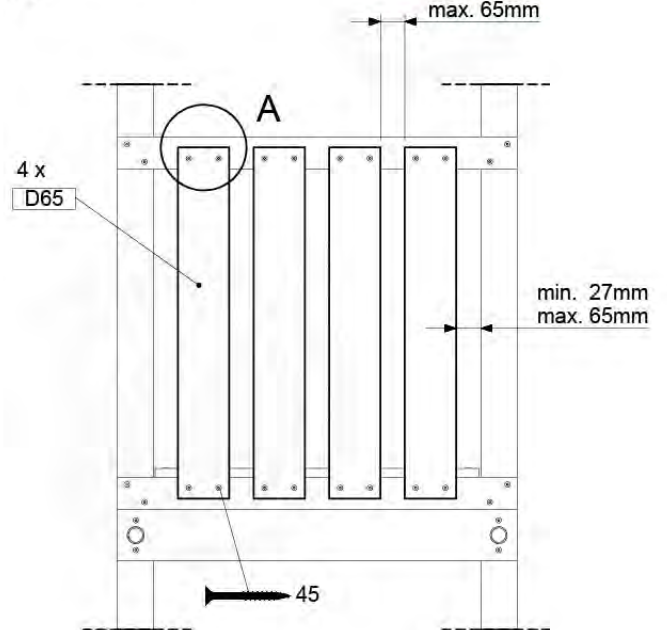

min. 27mm
max. 65mm