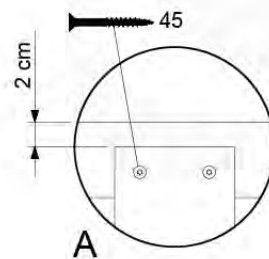

10 Balustrade (2x)

BL02

(194_101)

	PartNo	PartName	QTY.
Hardware Pack 100_601	002_220	Gap Point Screw T25 - 5x45	16
	002_223	Gap Point Screw T25 - 5x80	4
Wood	C74	Beam 740 mm	1
	D65	Board 650 mm	4

Balustrade AL - P03 T - 28-7-2021 - v3.0

10-1

Balustrade AL - P05 T - 28-7-2021 - v3.0

min. 27mm
max. 65mm