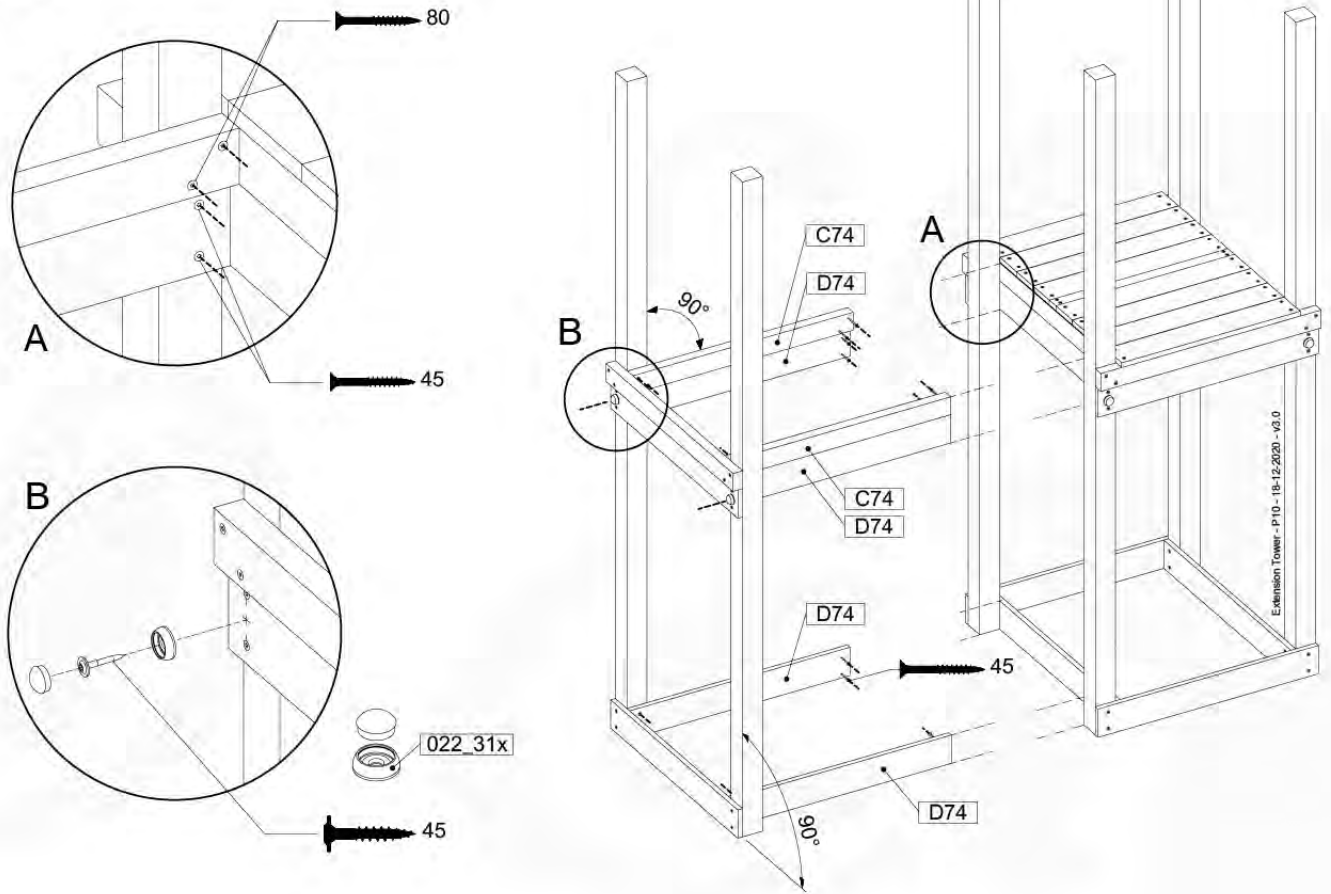

Base Tower - P04 - BT03 - 18-12-2020 - v3.0

07-1

07-2

07-3

08-2

08-3

09 Balustrade (1x)

BL01

(194_101)

	PartNo	PartName	QTY.
Hardware Pack 100_601	002_220	Gap Point Screw T25 - 5x45	16
	002_223	Gap Point Screw T25 - 5x80	4
Wood	C74	Beam 740 mm	1
	D65	Board 650 mm	4

Balustrade AL - P02 U - 28-7-2021 - v3.0