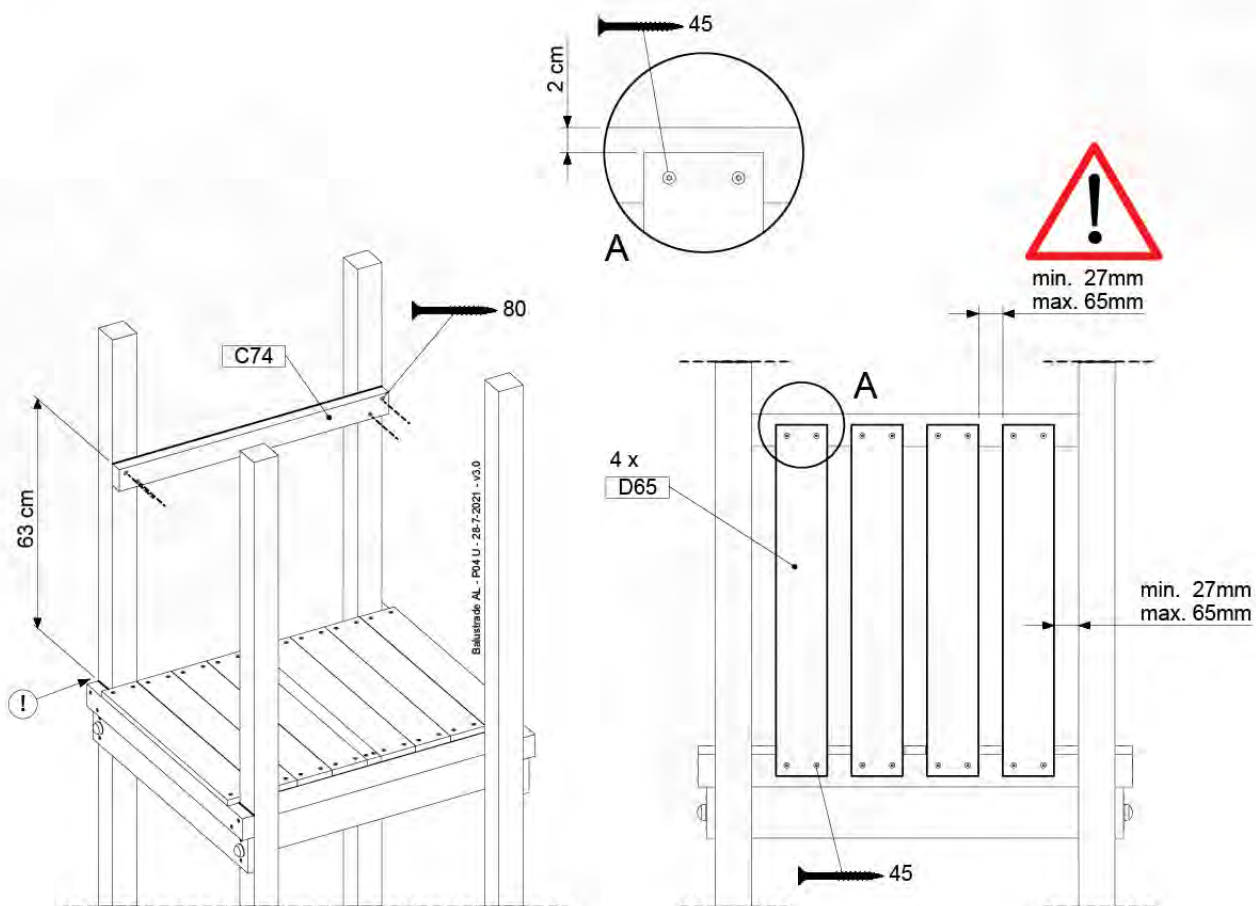

09 Balustrade (1x)

BL01

(194_101)

	PartNo	PartName	QTY.
Hardware Pack 100_601	002_220	Gap Point Screw T25 - 5x45	16
	002_223	Gap Point Screw T25 - 5x80	4
Wood	C74	Beam 740 mm	1
	D65	Board 650 mm	4

Balustrade AL - P02 U - 28-7-2021 - v3.0

09-1