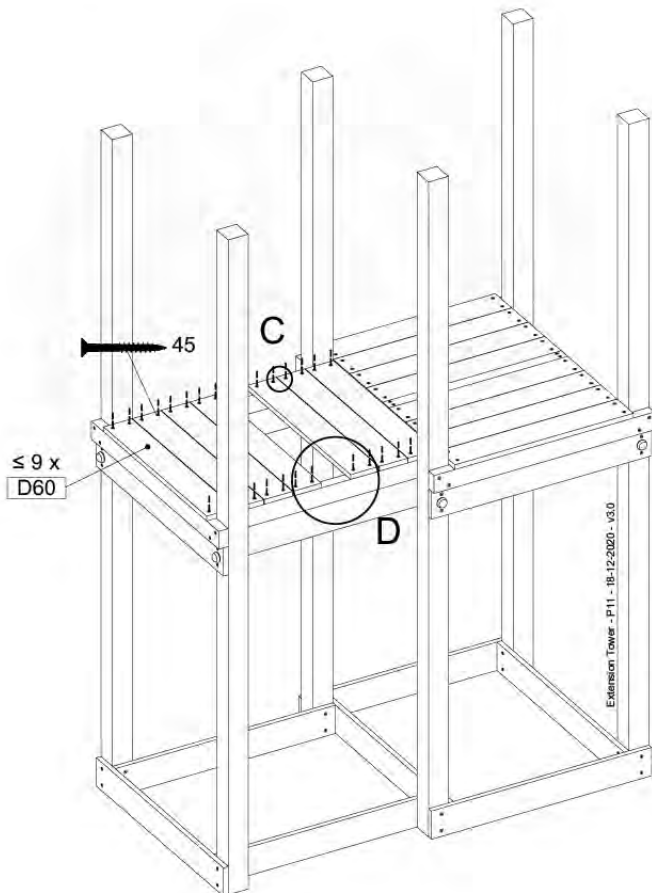

	PartNo	PartName	QTY.
Hardware Pack 100_600	001_406	Stealth Screw 8x45	6
	002_220	Gap Point Screw T25 - 5x45	72
	002_223	Gap Point Screw T25 - 5x80	16
Other	007_001	Ground-anchor	2
Hardware Pack 100_600	022_31x	bpc-base version 3	4
	022_84x	bpc cover	4
Wood	A220	Post 70x70 L2200	4
	C74	Beam 740 mm	4
	D60	Board 600 mm	10
	D74	Board 740 mm	8

Base Tower - P04 - BT03 - 18-12-2020 - v3.0

07-1

07-2

07-3

08-2

08-3

09 Balustrade (1x)

BL01

(194_101)

	PartNo	PartName	QTY.
Hardware Pack 100_601	002_220	Gap Point Screw T25 - 5x45	16
	002_223	Gap Point Screw T25 - 5x80	4
Wood	C74	Beam 740 mm	1
	D65	Board 650 mm	4

Balustrade AL - P02 U - 28-7-2021 - v3.0