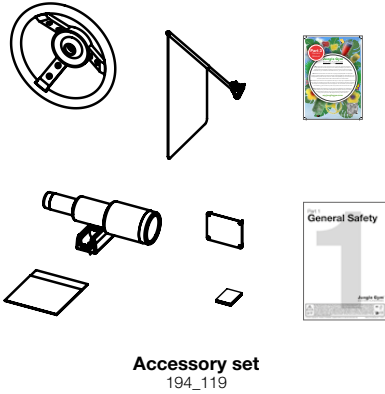

Construction Packages (Sub-Assembly)

Universal Packs (AC)

Accessory set
194_119