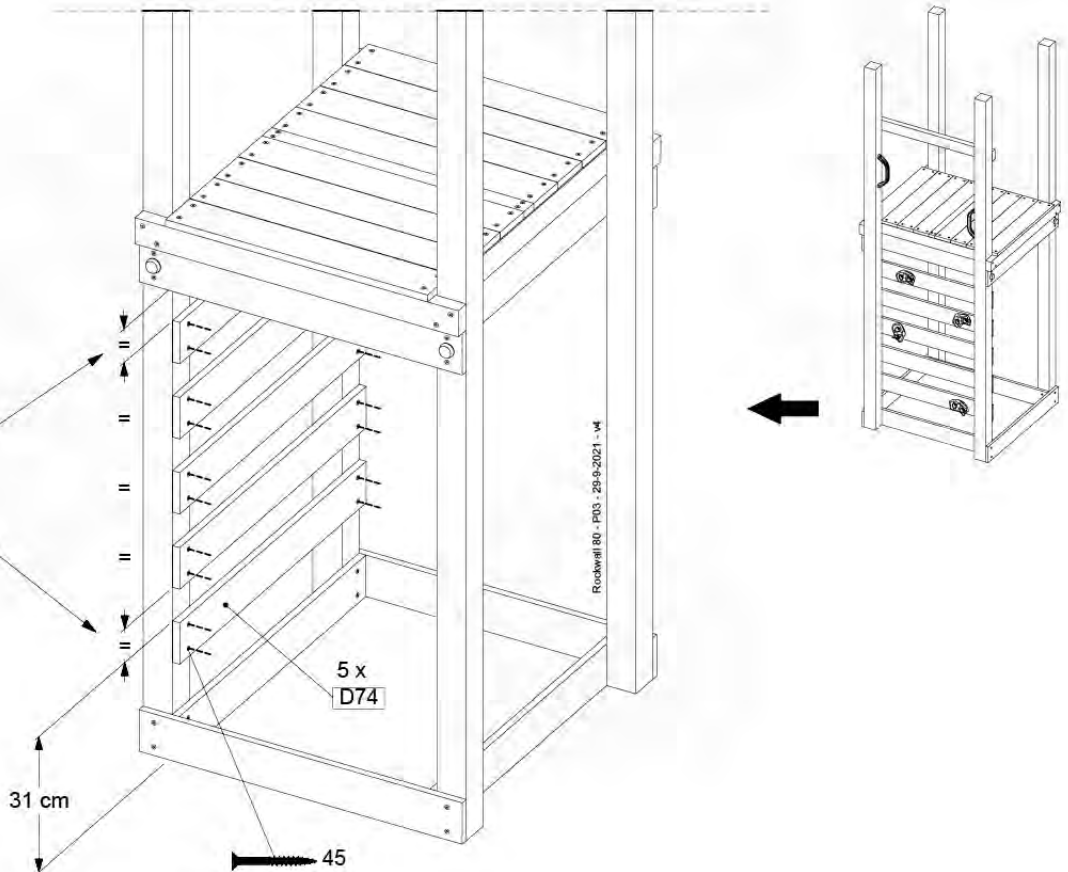

11-1

min. 2,6 cm
max. 8,8 cm