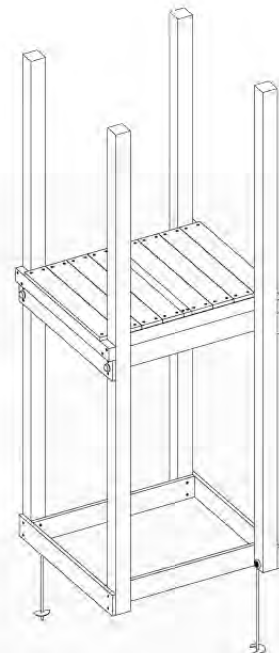

06 Playground Foundation

FD02

06-1

Foundation Plan - PB - 2711-2020 - v8

1st Foundation Plan v8

07 Base Tower

BT03

(194_100)

	PartNo	PartName	QTY.
Hardware Pack 100_600	001_406	Stealth Screw 8x45	6
	002_220	Gap Point Screw T25 - 5x45	72
	002_223	Gap Point Screw T25 - 5x80	16
Other	007_001	Ground-anchor	2
Hardware Pack 100_600	022_31x	bpc-base version 3	4
	022_84x	bpc cover	4
Wood	A220	Post 70x70 L2200	4
	C74	Beam 740 mm	4
	D60	Board 600 mm	10
	D74	Board 740 mm	8

Base Tower - P04 - BT03 - 18-12-2020 - v3.0

07-1

07-2

07-3

08-2

08-3

09 Balustrade (1x)

BL01