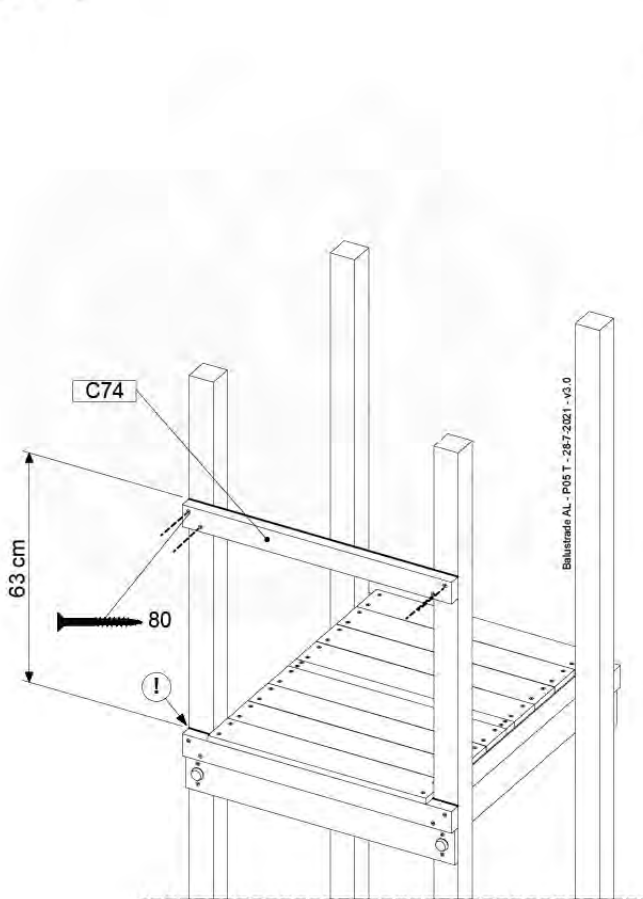

10-1

Balustrade AL - P05 T - 28-7-2021 - v3.0