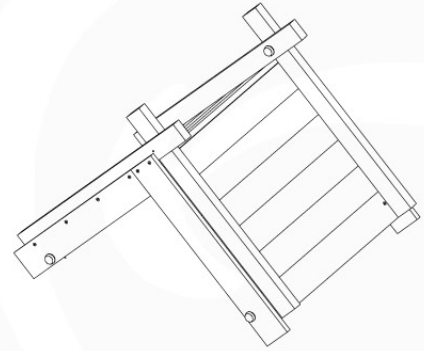

14 Roof Wooden Tipi

RF04

(194_110)

	PartNo	PartName	QTY.
Hardware Pack 100_608	001_411	Stealth Screw 8x60	6
	001_417	Stealth Screw 8x80	2
	002_220	Gap Point Screw T25 - 5x45	68
	002_223	Gap Point Screw T25 - 5x80	4
Other	022_31x	bpc-base version 3	6
	022_84x	bpc cover	6
Timber	C74	Beam 740 mm	4
	D56	Board L=(650 - board width) mm	2
	D65	Board 650 mm	2
	D74	Board 740 mm	14

Roof Wood Tipi - P02 - 29-9-2021 - v4