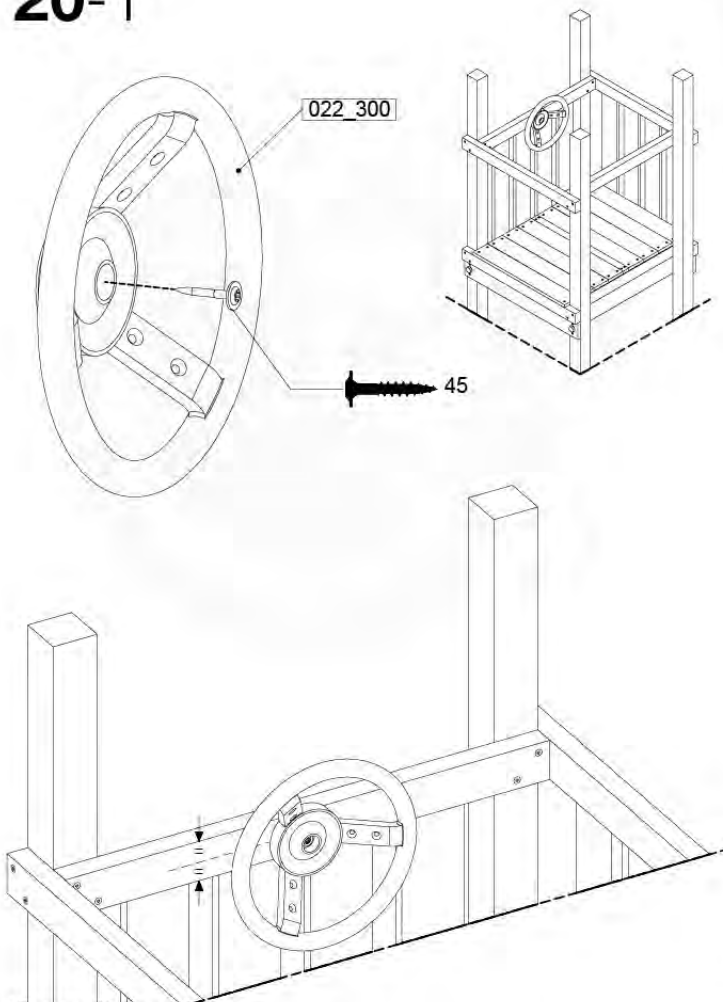

20 Accessories

AC01

(194_119)

	PartNo	PartName	QTY.
Hardware Pack 100_617	001_406	Stealth Screw 8x45	1
	002_041	Dome head screw 4.5 x 20 mm	3
	002_042	Dome head screw 3.5 x 13mm	4
	002_219	Gap Point Screw T25 - 5x30	2
Other	022_300	Steering Wheel	1
	022_800	Rail P/T 105	1
	022_910	Sandpad	1
	103_901	Logo ID Plate	1
	104_107	Tool Set Climbing Units	1
	120_024	Tower Flag	1
	122_302	Telescope	1

Accessory set - P02 - 28-9-2021 - 14

20-1