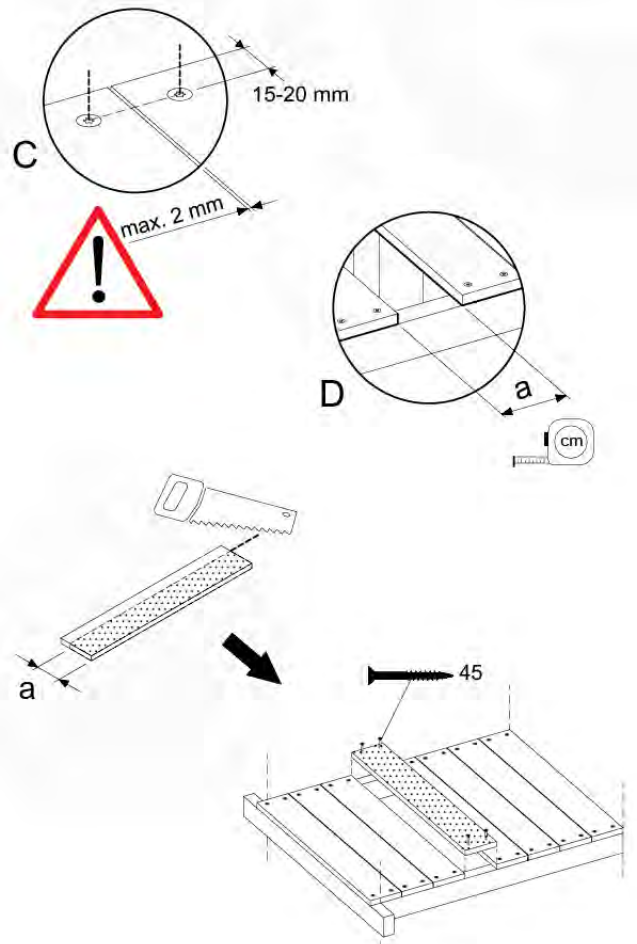

	PartNo	PartName	QTY.
Hardware Pack 100_600	001_406	Stealth Screw 8x45	6
	002_220	Gap Point Screw T25 - 5x45	72
	002_223	Gap Point Screw T25 - 5x80	16
Other	007_001	Ground-anchor	2
Hardware Pack 100_600	022_31x	bpc-base version 3	4
	022_84x	bpc cover	4
Wood	A220	Post 70x70 L2200	4
	C74	Beam 740 mm	4
	D60	Board 600 mm	10
	D74	Board 740 mm	8

Base Tower - P04 - BT03 - 18-12-2020 - v3.0

07-1

07-2

07-3

08-2

08-3

09 Balustrade (1x)

BL01

(194_101)

	PartNo	PartName	QTY.
Hardware Pack 100_601	002_220	Gap Point Screw T25 - 5x45	16
	002_223	Gap Point Screw T25 - 5x80	4
Wood	C74	Beam 740 mm	1
	D65	Board 650 mm	4

Balustrade AL - P02 U - 28-7-2021 - v3.0