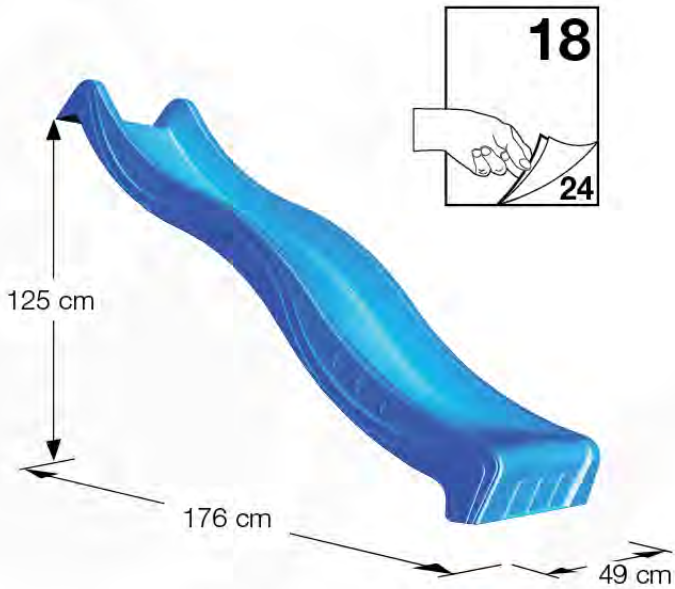

17 Add-on

Wavy Star Slide XL

- 324_100 Yellow
- 324_200 Blue
- 324_300 Green
- 324_400 Red
- 324_500 Fuchsia
- 324_600 Dark Green