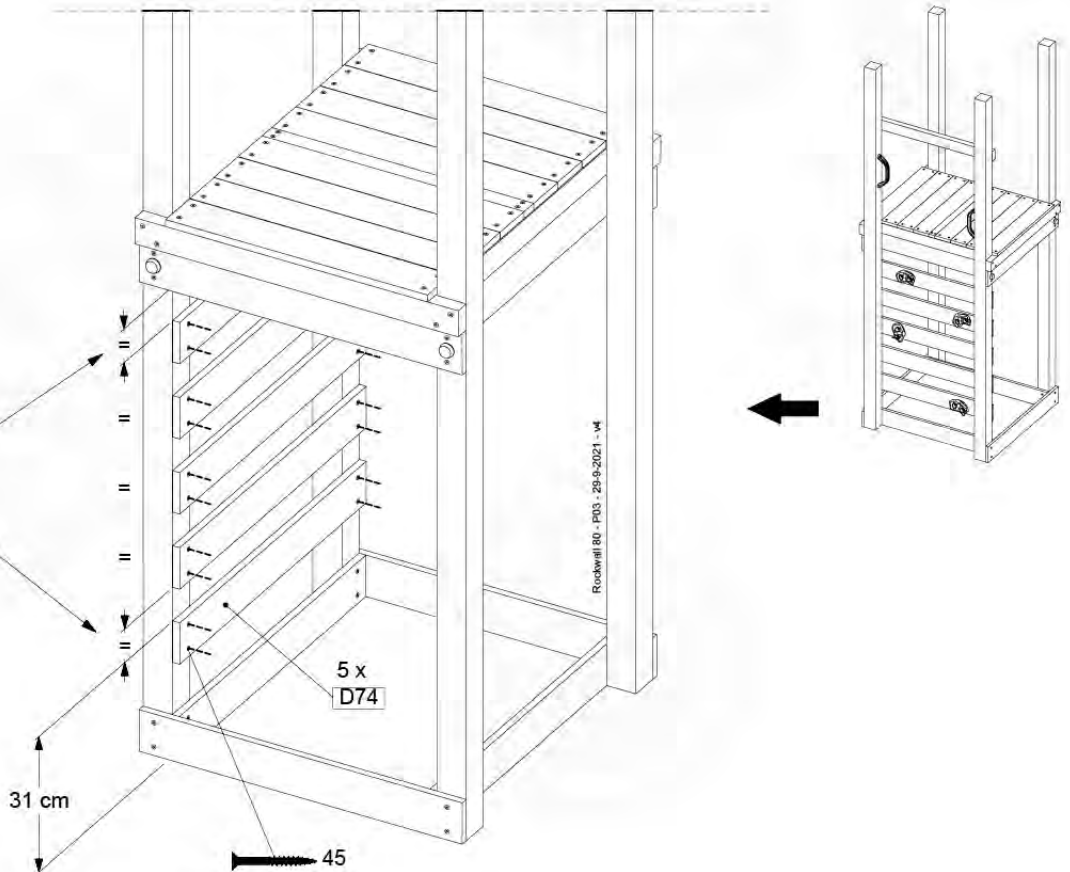

11-1

min. 2,6 cm
max. 8,8 cm

Rockwall 80 - P03 - 29-9-2021 - v4