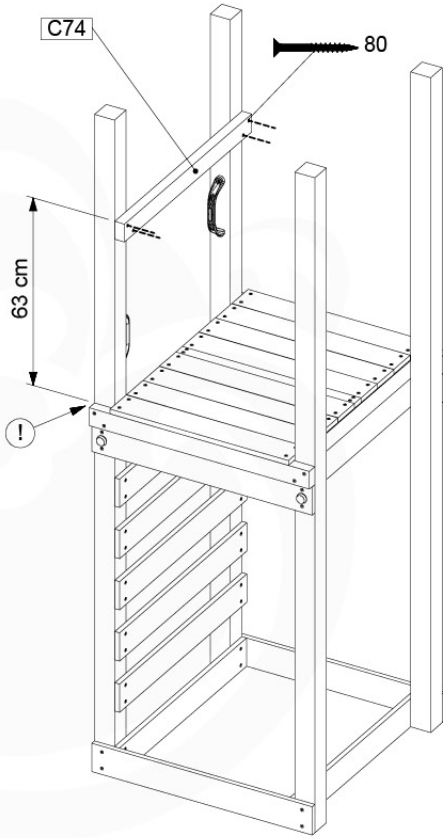

10-1

11 Rock Wall

RW01

(194_105)

	PartNo	PartName	QTY.
Hardware pack 100_604	001_102	Washer Head Screw T40 M8x30	8
	002_220	Gap Point Screw T25 - 5x45	24
	002_223	Gap Point Screw T25 - 5x80	4
	003_010	M8 spring lock washer	8
	004_050	M8 22mm Drive in Nut	8
Other	022_50x	Climbing Rock	4
	120_102	Handgrip set (2x Complete)	1
Timber	C74	Beam 740 mm	1
	D74	Board 740 mm	5

Rockwall 80 - P02 - 29-9-2021 - v4

11-1

min. 2,6 cm
max. 8,8 cm

Rockwall 80 - P03 - 29-9-2021 - v4

11-2

11-3

12 Roof Clapboard

RF01

(194_111)

	PartNo	PartName	QTY.
Hardware Pack 100_609	001_417	Stealth Screw 8x80	4
	002_220	Gap Point Screw T25 - 5x45	48
	002_223	Gap Point Screw T25 - 5x80	2
Timber	C56	Beam 550 mm	2
	C62	Beam 620 mm	2
	D60	Board 600 mm	1
	D74	Board 740 mm	16