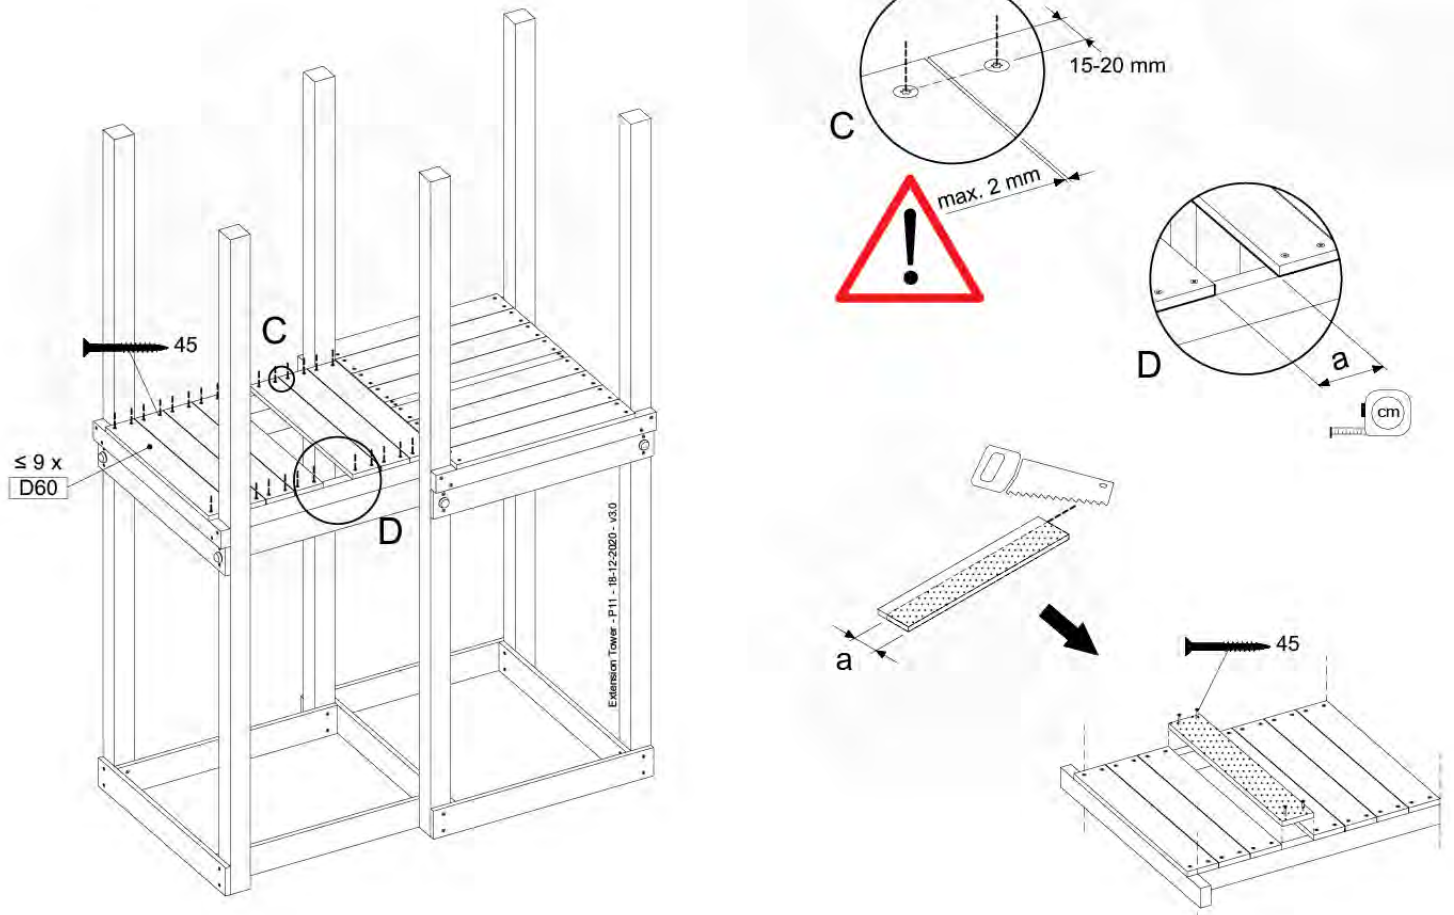

Base Tower - P04 - BT03 - 18-12-2020 - v3.0

07-1

07-2

07-3

08 Extended Tower

ET01

(194_100)

	PartNo	PartName	QTY.
Hardware Pack 100_600	001_406	Stealth Screw 8x45	4
	002_220	Gap Point Screw T25 - 5x45	60
	002_223	Gap Point Screw T25 - 5x80	12
Other	007_001	Ground-anchor	2
Hardware Pack 100_600	022_31x	bpc-base version 3	2
	022_84x	bpc cover	2
Wood	A200	Post 70x70 L2000	2
	C74	Beam 740 mm	3
	D60	Board 600 mm	9
	D74	Board 740 mm	6

Extension Tower - P02 - ET01 - 18-12-2020 - v3.0

Working with All Extension Towers

08-1

08-2

08-3

09 Balustrade (1x)

BL01

(194_101)