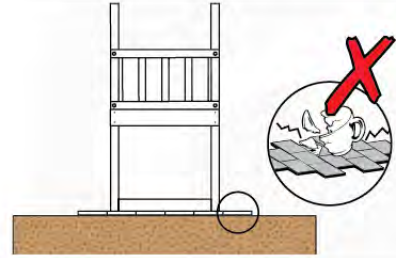

05 Safe Playground

05a

05b

05c

05d

05e