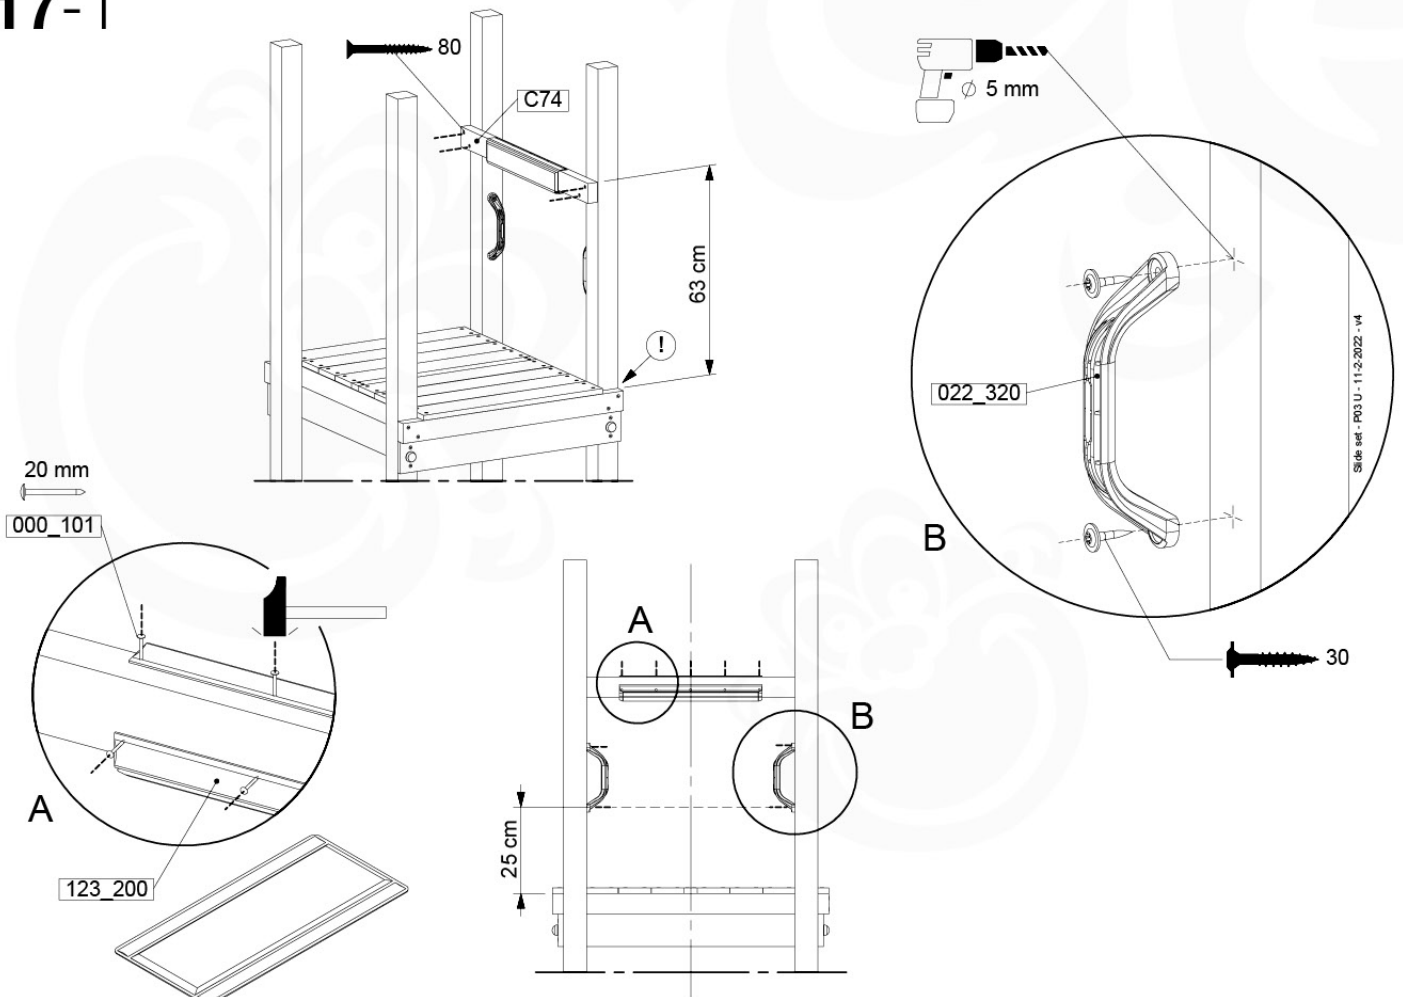

17 Slide Set

SL01

(194_107)

	PartNo	PartName	QTY.
Hardware Pack 100_605	000_101	Nail Pan Head	10
	002_223	Gap Point Screw T25 - 5x80	4
	002_308	Gap Point Screw T25 - 5x20	2
Other	120_102	Handgrip set (2x Complete)	1
	123_200	Bumperpad	1
	324_xxx 334_xxx	Wavy Star Slide XL 2200 mm / Wavy Star Slide XL 2650 mm	1
Timber	C74	Beam 740 mm	1

Slide set - P02 - 11-2-2022 - v4

17-1