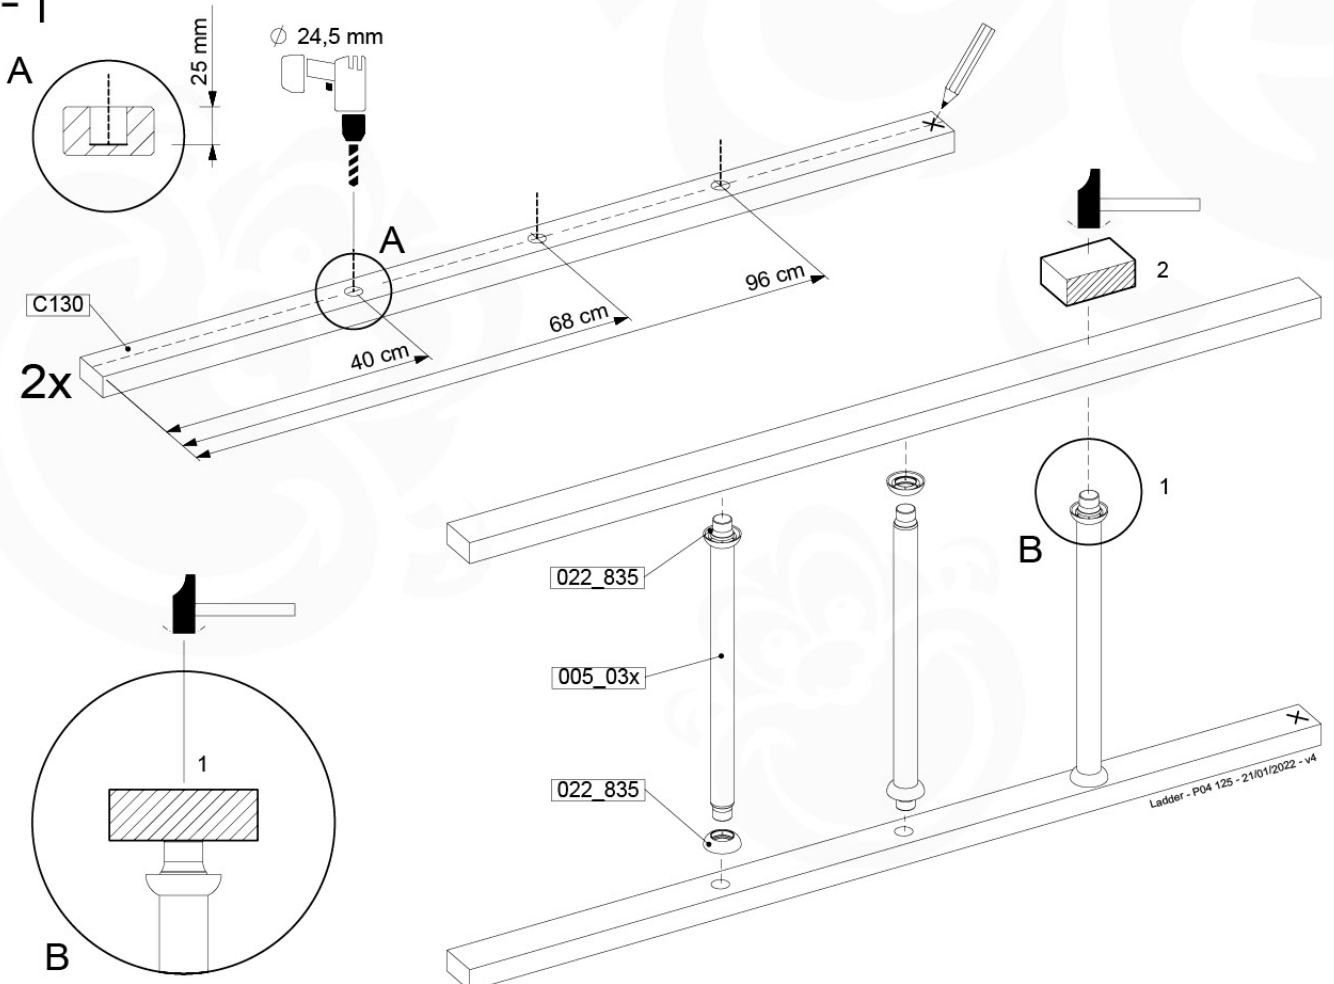

13 Ladder

LA02

(194_103)

	PartNo	PartName	QTY.
Hardware Pack 100_603	001_404	Stealth Screw 8x30	4
	002_219	Gap Point Screw T25 - 5x30	4
	002_220	Gap Point Screw T25 - 5x45	6
	002_223	Gap Point Screw T25 - 5x80	4
Other	005_03x	Ladder Rung Y/B/G/R	3
	005_522	Connection Bracket Mini Market	2
	022_835	Rung Cap	6
	120_102	Handgrip set (2x Complete)	1
Timber	C74	Beam 740 mm	1
	C130	Beam 1300 mm	2

Ladder - P04 125 - 21/01/2022 - v4

13-1