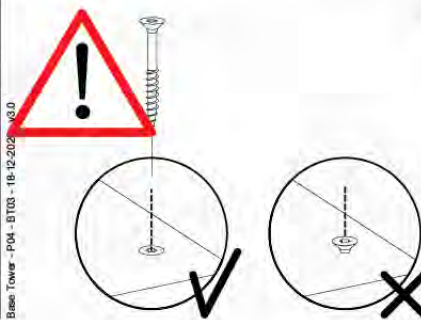

06 Playground Foundation

FD02

06-1

07 Base Tower

BT03

(194_100)

	PartNo	PartName	QTY.
Hardware Pack 100_600	001_406	Stealth Screw 8x45	6
	002_220	Gap Point Screw T25 - 5x45	72
	002_223	Gap Point Screw T25 - 5x80	16
Other	007_001	Ground-anchor	2
Hardware Pack 100_600	022_31x	bpc-base version 3	4
	022_84x	bpc cover	4
Wood	A220	Post 70x70 L2200	4
	C74	Beam 740 mm	4
	D60	Board 600 mm	10
	D74	Board 740 mm	8