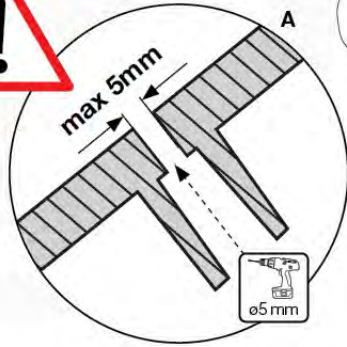

17-4

18 Firemans Pole

FP01

(201_275)

	PartNo	PartName	QTY.
Other	201_275	Fireman's Pole kit	1
Timber	C70	Beam 700 mm	1

DL_Fireman's Pole 70 - FP02 UL - 6-4-2022 - v1