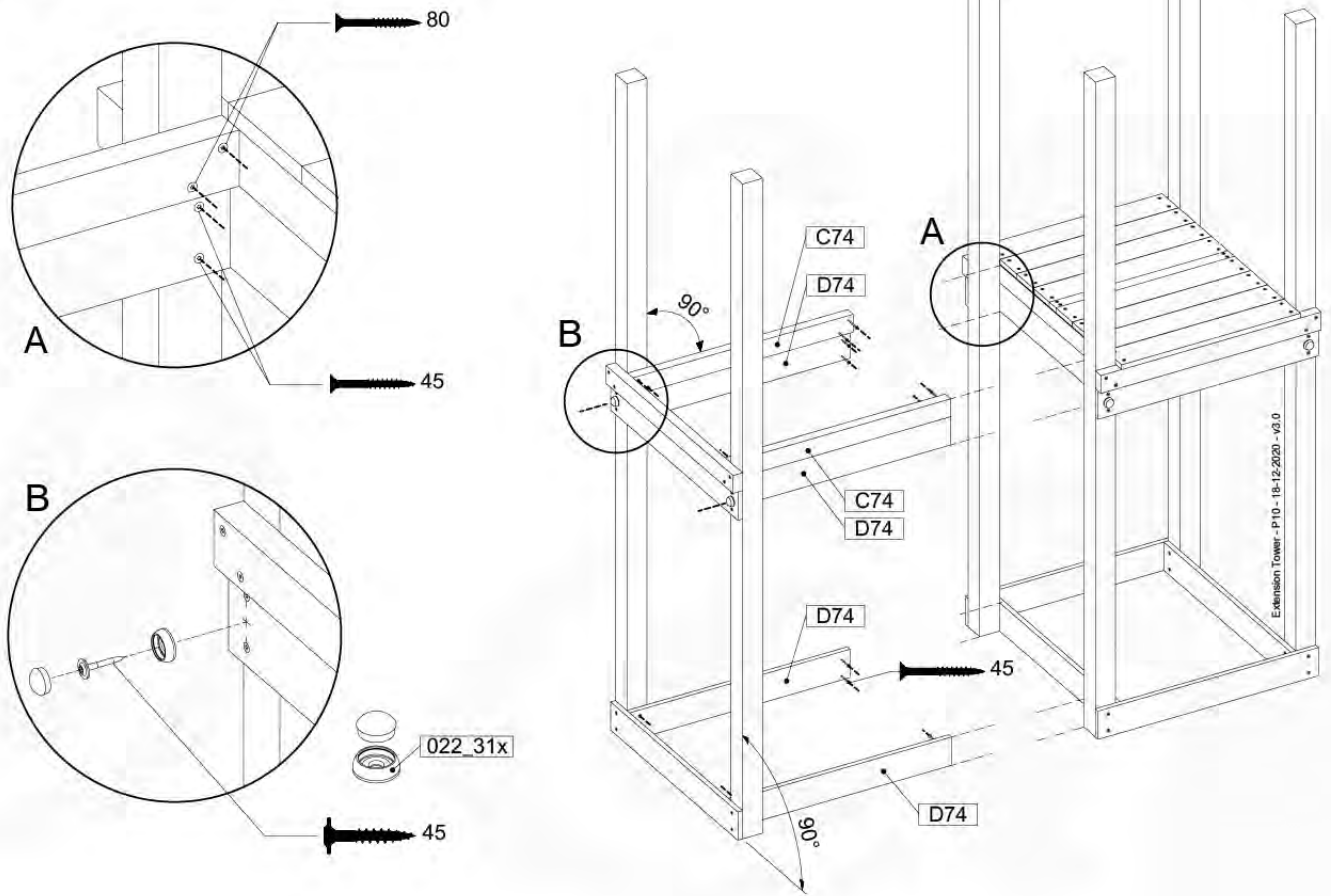

Base Tower - P04 - BT03 - 18-12-2020 - v3.0

07-1

07-2

07-3

08 Extended Tower

ET01

(194_100)

	PartNo	PartName	QTY.
Hardware Pack 100_600	001_406	Stealth Screw 8x45	4
	002_220	Gap Point Screw T25 - 5x45	60
	002_223	Gap Point Screw T25 - 5x80	12
Other	007_001	Ground-anchor	2
Hardware Pack 100_600	022_31x	bpc-base version 3	2
	022_84x	bpc cover	2
Wood	A200	Post 70x70 L2000	2
	C74	Beam 740 mm	3
	D60	Board 600 mm	9
	D74	Board 740 mm	6

Extension Tower - P02 - ET01 - 18-12-2020 - v3.0

Working with All Extension Towers

08-1

08-2

08-3

09 Balustrade (1x)

BL01

(194_101)

	PartNo	PartName	QTY.
Hardware Pack 100_601	002_220	Gap Point Screw T25 - 5x45	16
	002_223	Gap Point Screw T25 - 5x80	4
Timber	C74	Beam 740 mm	1
	D65	Board 650 mm	4

Balustrade 80 - P04 U - 13/01/2022 - v4