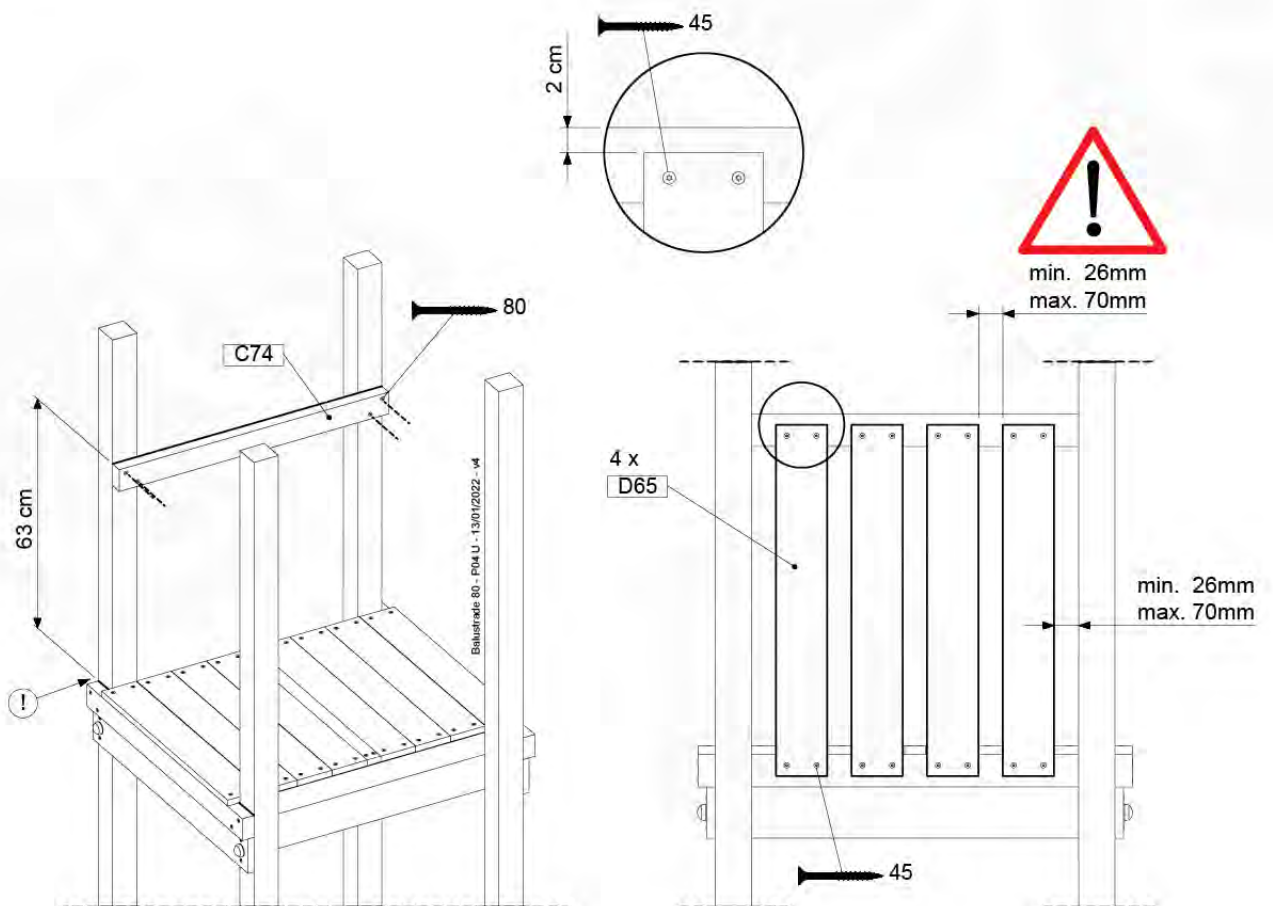

09 Balustrade (1x)

BL01

(194_101)

	PartNo	PartName	QTY.
Hardware Pack 100_601	002_220	Gap Point Screw T25 - 5x45	16
	002_223	Gap Point Screw T25 - 5x80	4
Timber	C74	Beam 740 mm	1
	D65	Board 650 mm	4

Balustrade 80 - P04 U - 13/01/2022 - v4

09-1