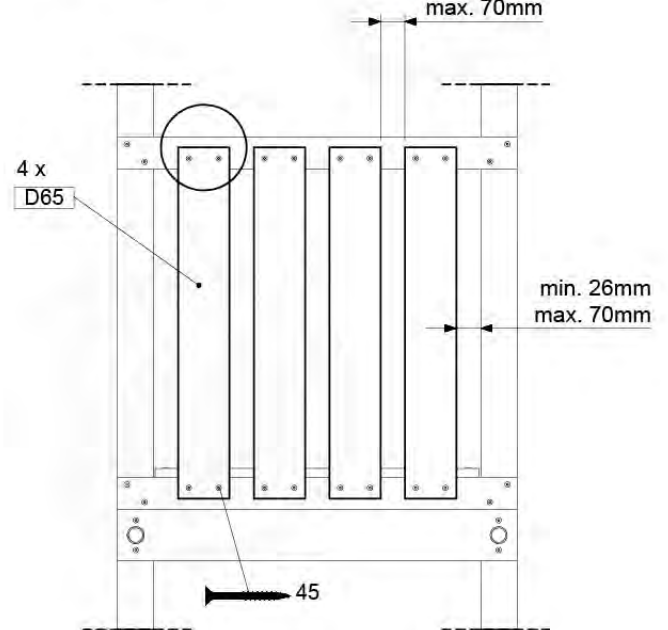

10 Balustrade (2x)

BL02

(194_101)

	PartNo	PartName	QTY.
Hardware Pack 100_601	002_220	Gap Point Screw T25 - 5x45	16
	002_223	Gap Point Screw T25 - 5x80	4
Timber	C74	Beam 740 mm	1
	D65	Board 650 mm	4

Balustrade 80 - P03 T - 1301/2022 - v4

10-1

min. 26mm
max. 70mm

Balustrade 80 - P06 T - 1301/2022 - v4