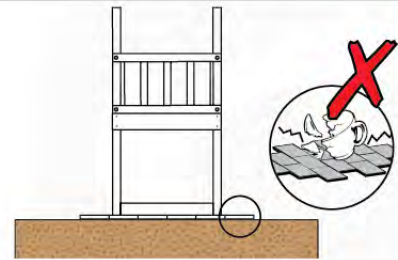

05 Safe Playground

05a

05b

05c

05d

05e