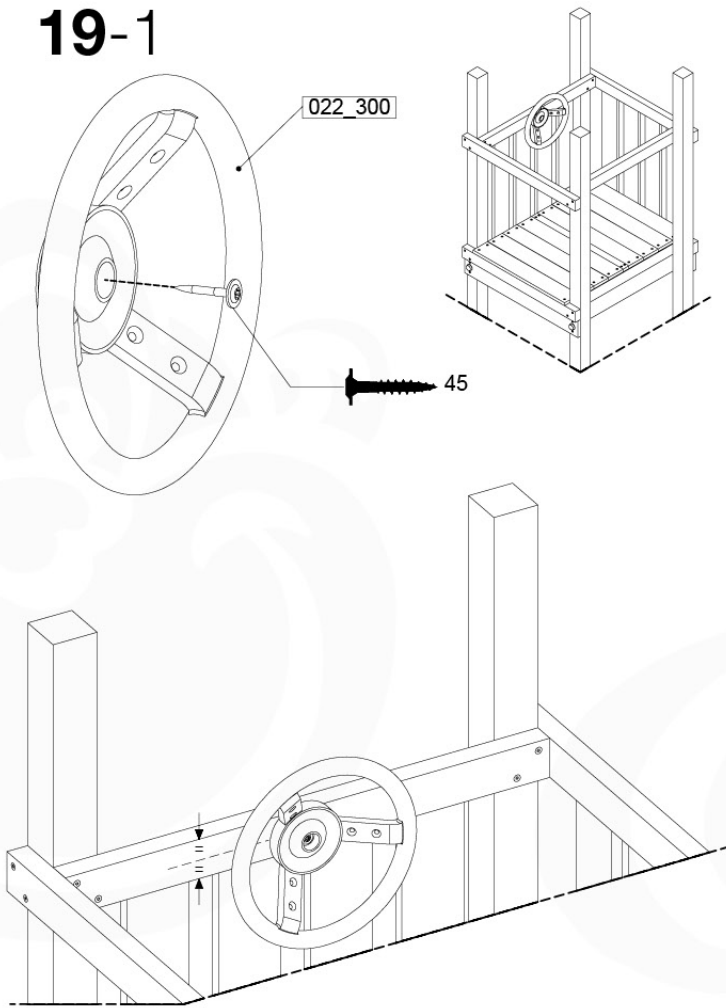

19-1

19-2

Accessory set - P03 - 29-9-2021 - v4

19-3

19-4

Accessory set - P04 - 29-9-2021 - v4