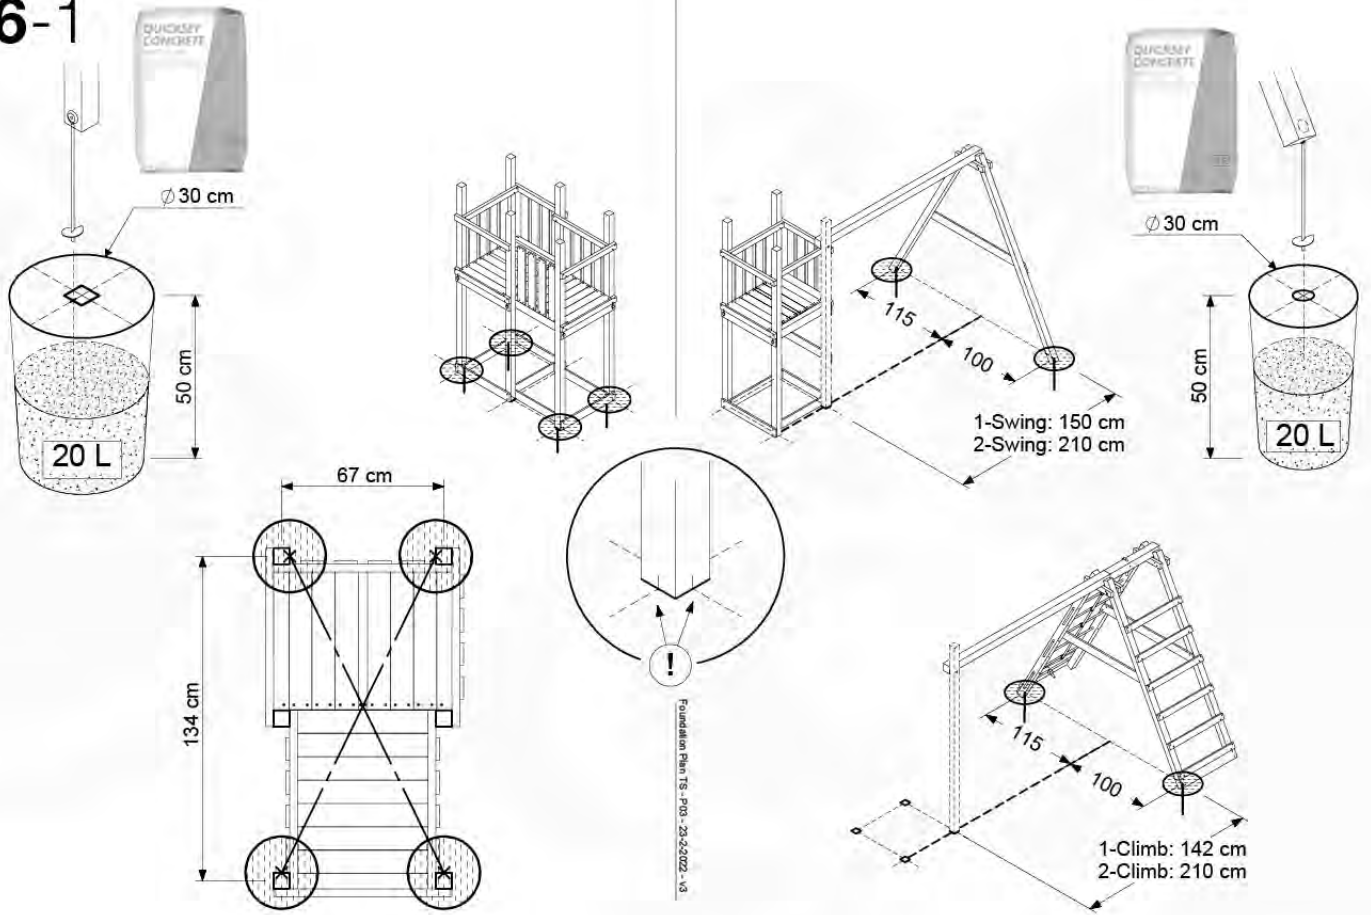

06 Playground Foundation

FD02

06-1

07 Base Tower

BT03

(194_100)

	PartNo	PartName	QTY.
Hardware Pack 100_600	001_406	Stealth Screw 8x45	6
	002_220	Gap Point Screw T25 - 5x45	72
	002_223	Gap Point Screw T25 - 5x80	16
Other	007_001	Ground-anchor	2
Hardware Pack 100_600	022_31x	bpc-base version 3	4
	022_84x	bpc cover	4
Wood	A220	Post 70x70 L2200	4
	C74	Beam 740 mm	4
	D60	Board 600 mm	10
	D74	Board 740 mm	8

Base Tower - P04 - BT03 - 18-12-2020 - v3.0

07-1

07-2

07-3

08 Extended Tower

ET01

(194_100)

	PartNo	PartName	QTY.
Hardware Pack 100_600	001_406	Stealth Screw 8x45	4
	002_220	Gap Point Screw T25 - 5x45	60
	002_223	Gap Point Screw T25 - 5x80	12
Other	007_001	Ground-anchor	2
Hardware Pack 100_600	022_31x	bpc-base version 3	2
	022_84x	bpc cover	2
Wood	A200	Post 70x70 L2000	2
	C74	Beam 740 mm	3
	D60	Board 600 mm	9
	D74	Board 740 mm	6