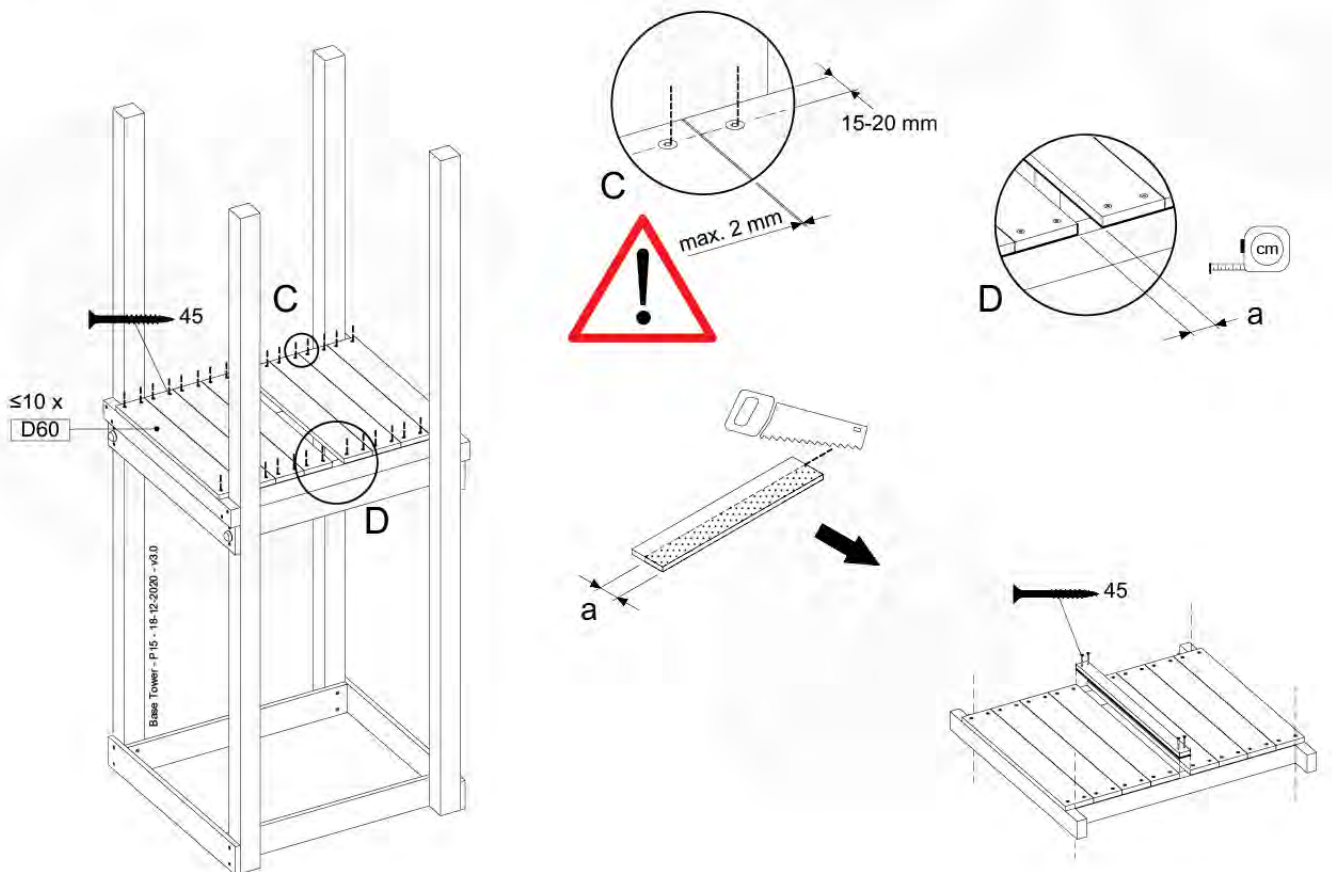

Base Tower - P04 - BT03 - 18-12-2020 - v3.0

07-1

07-2

07-3

08 Extended Tower

ET01

(194_100)

	PartNo	PartName	QTY.
Hardware Pack 100_600	001_406	Stealth Screw 8x45	4
	002_220	Gap Point Screw T25 - 5x45	60
	002_223	Gap Point Screw T25 - 5x80	12
Other	007_001	Ground-anchor	2
Hardware Pack 100_600	022_31x	bpc-base version 3	2
	022_84x	bpc cover	2
Wood	A200	Post 70x70 L2000	2
	C74	Beam 740 mm	3
	D60	Board 600 mm	9
	D74	Board 740 mm	6