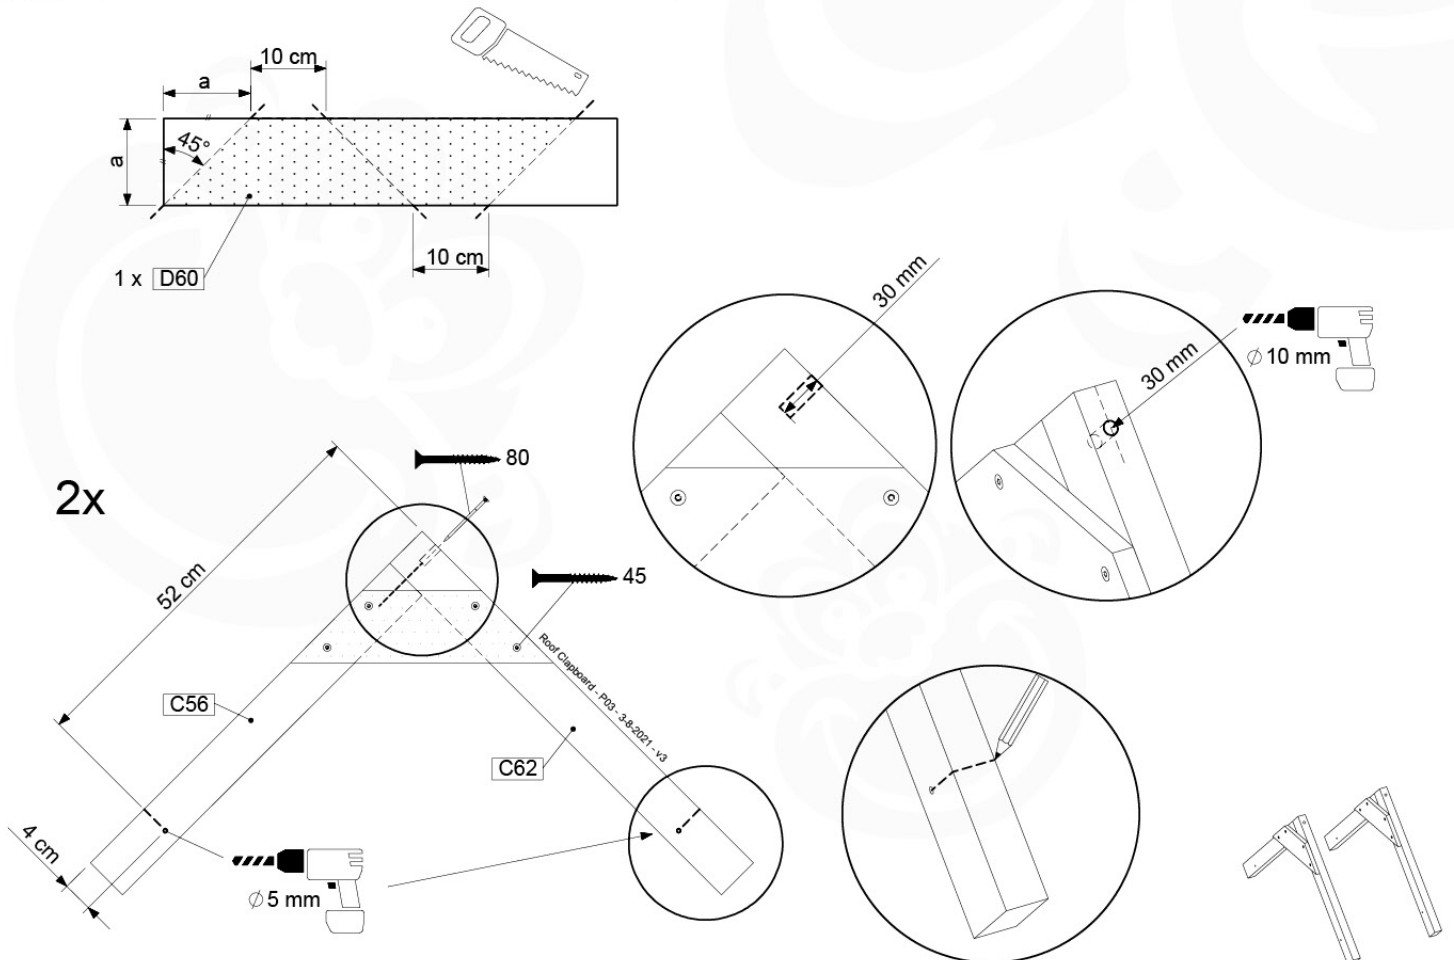

12 Roof Clapboard

RF01

(194_111)

	PartNo	PartName	QTY.
Hardware Pack 100_609	001_417	Stealth Screw 8x80	4
	002_220	Gap Point Screw T25 - 5x45	48
	002_223	Gap Point Screw T25 - 5x80	2
Timber	C56	Beam 550 mm	2
	C62	Beam 620 mm	2
	D60	Board 600 mm	1
	D74	Board 740 mm	16

Roof Clapboard - P02 - 3-8-2021 - v3

12-1