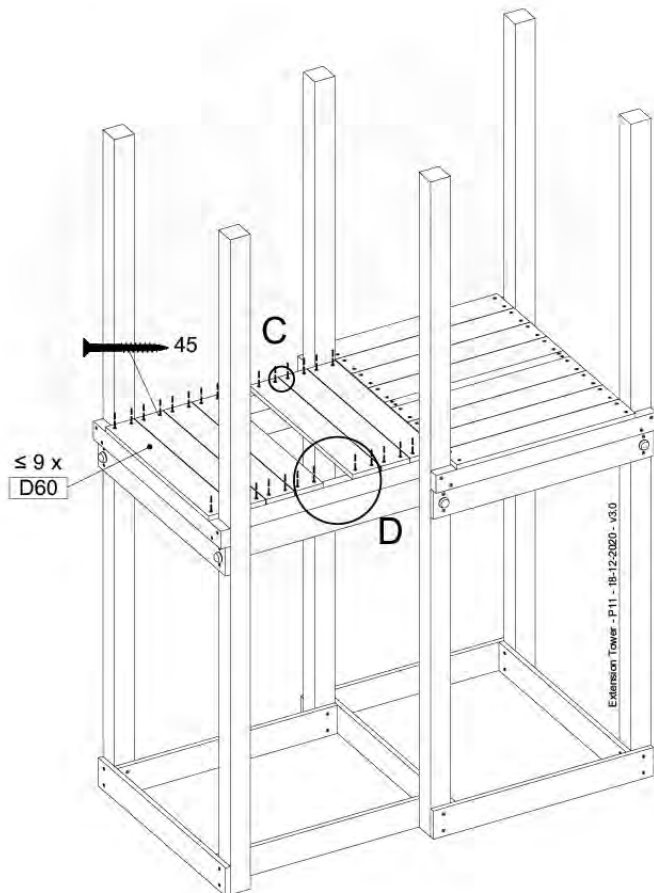

Base Tower - P04 - BT03 - 18-12-2020 - v3.0

07-1

07-2

07-3

08 Extended Tower

ET01

(194_100)

	PartNo	PartName	QTY.
Hardware Pack 100_600	001_406	Stealth Screw 8x45	4
	002_220	Gap Point Screw T25 - 5x45	60
	002_223	Gap Point Screw T25 - 5x80	12
Other	007_001	Ground-anchor	2
Hardware Pack 100_600	022_31x	bpc-base version 3	2
	022_84x	bpc cover	2
Wood	A200	Post 70x70 L2000	2
	C74	Beam 740 mm	3
	D60	Board 600 mm	9
	D74	Board 740 mm	6

Extension Tower - P02 - ET01 - 18-12-2020 - v3.0

Working with All Extension Towers

08-1

08-2

08-3

09 Balustrade (1x)

BL01

(194_101)

	PartNo	PartName	QTY.
Hardware Pack 100_601	002_220	Gap Point Screw T25 - 5x45	16
	002_223	Gap Point Screw T25 - 5x80	4
Timber	C74	Beam 740 mm	1
	D65	Board 650 mm	4

Balustrade 80 - P04 U - 13/01/2022 - v4