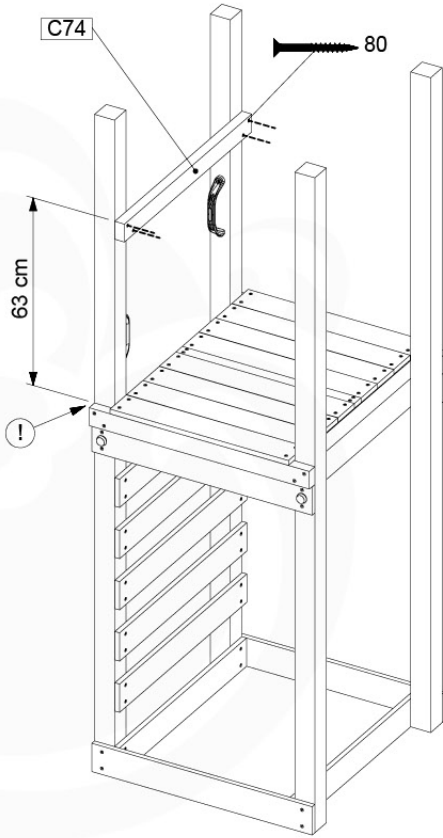

Rockwall 80 - P02 - 29-9-2021 - v4

11-1

min. 2,6 cm
max. 8,8 cm

11-2

11-3

12 Roof Clapboard

RF01

(194_111)

	PartNo	PartName	QTY.
Hardware Pack 100_609	001_417	Stealth Screw 8x80	4
	002_220	Gap Point Screw T25 - 5x45	48
	002_223	Gap Point Screw T25 - 5x80	2
Timber	C56	Beam 550 mm	2
	C62	Beam 620 mm	2
	D60	Board 600 mm	1
	D74	Board 740 mm	16