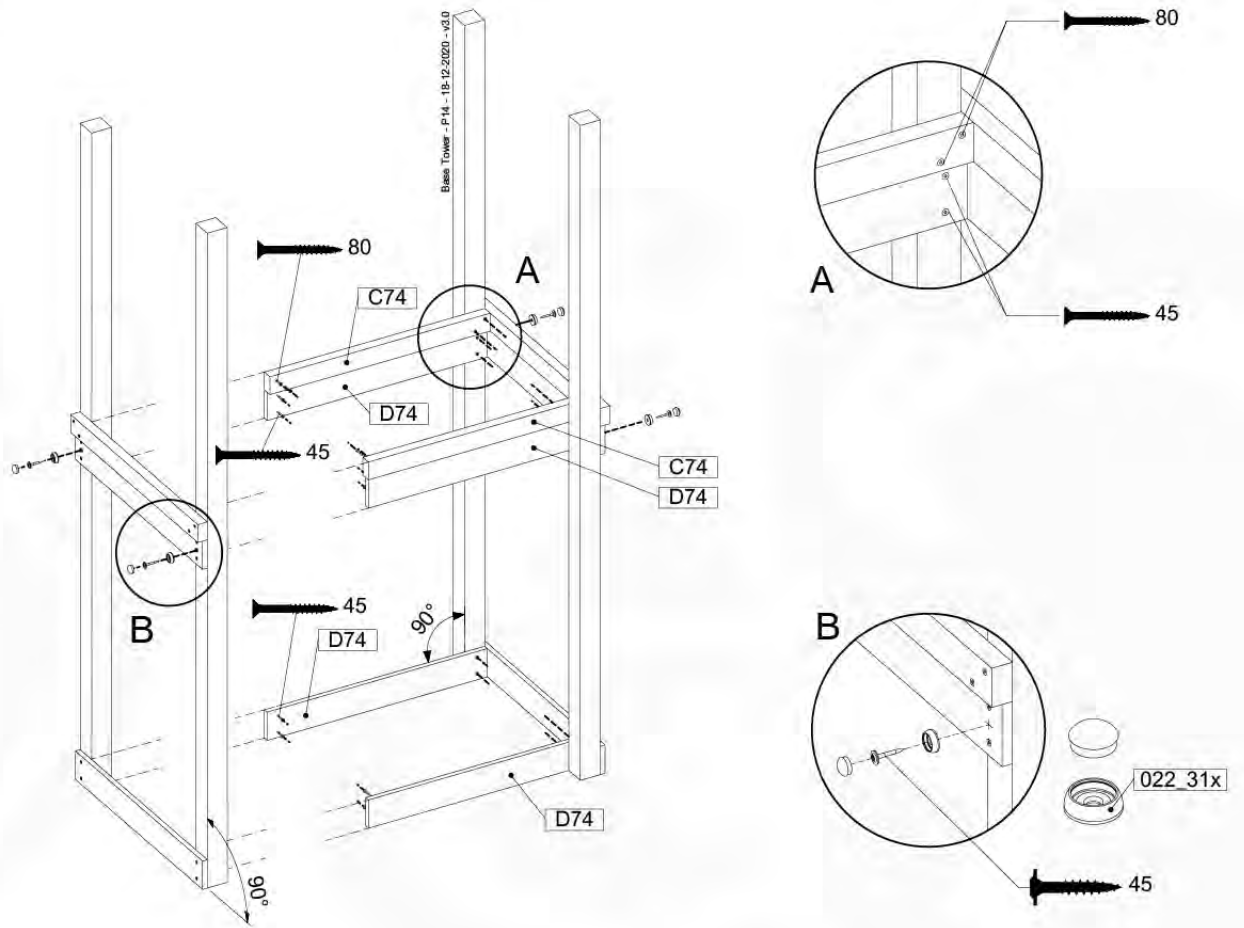

06 Playground Foundation

FD02

06-1

07 Base Tower

BT03

(194_100)

	PartNo	PartName	QTY.
Hardware Pack 100_600	001_406	Stealth Screw 8x45	6
	002_220	Gap Point Screw T25 - 5x45	72
	002_223	Gap Point Screw T25 - 5x80	16
Other	007_001	Ground-anchor	2
Hardware Pack 100_600	022_31x	bpc-base version 3	4
	022_84x	bpc cover	4
Wood	A220	Post 70x70 L2200	4
	C74	Beam 740 mm	4
	D60	Board 600 mm	10
	D74	Board 740 mm	8

Base Tower - P04 - BT03 - 18-12-2020 - v3.0

07-1

07-2

07-3

08 Extended Tower

ET01

(194_100)

	PartNo	PartName	QTY.
Hardware Pack 100_600	001_406	Stealth Screw 8x45	4
	002_220	Gap Point Screw T25 - 5x45	60
	002_223	Gap Point Screw T25 - 5x80	12
Other	007_001	Ground-anchor	2
Hardware Pack 100_600	022_31x	bpc-base version 3	2
	022_84x	bpc cover	2
Wood	A200	Post 70x70 L2000	2
	C74	Beam 740 mm	3
	D60	Board 600 mm	9
	D74	Board 740 mm	6