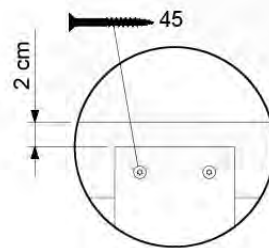

10-1

min. 26mm
max. 70mm