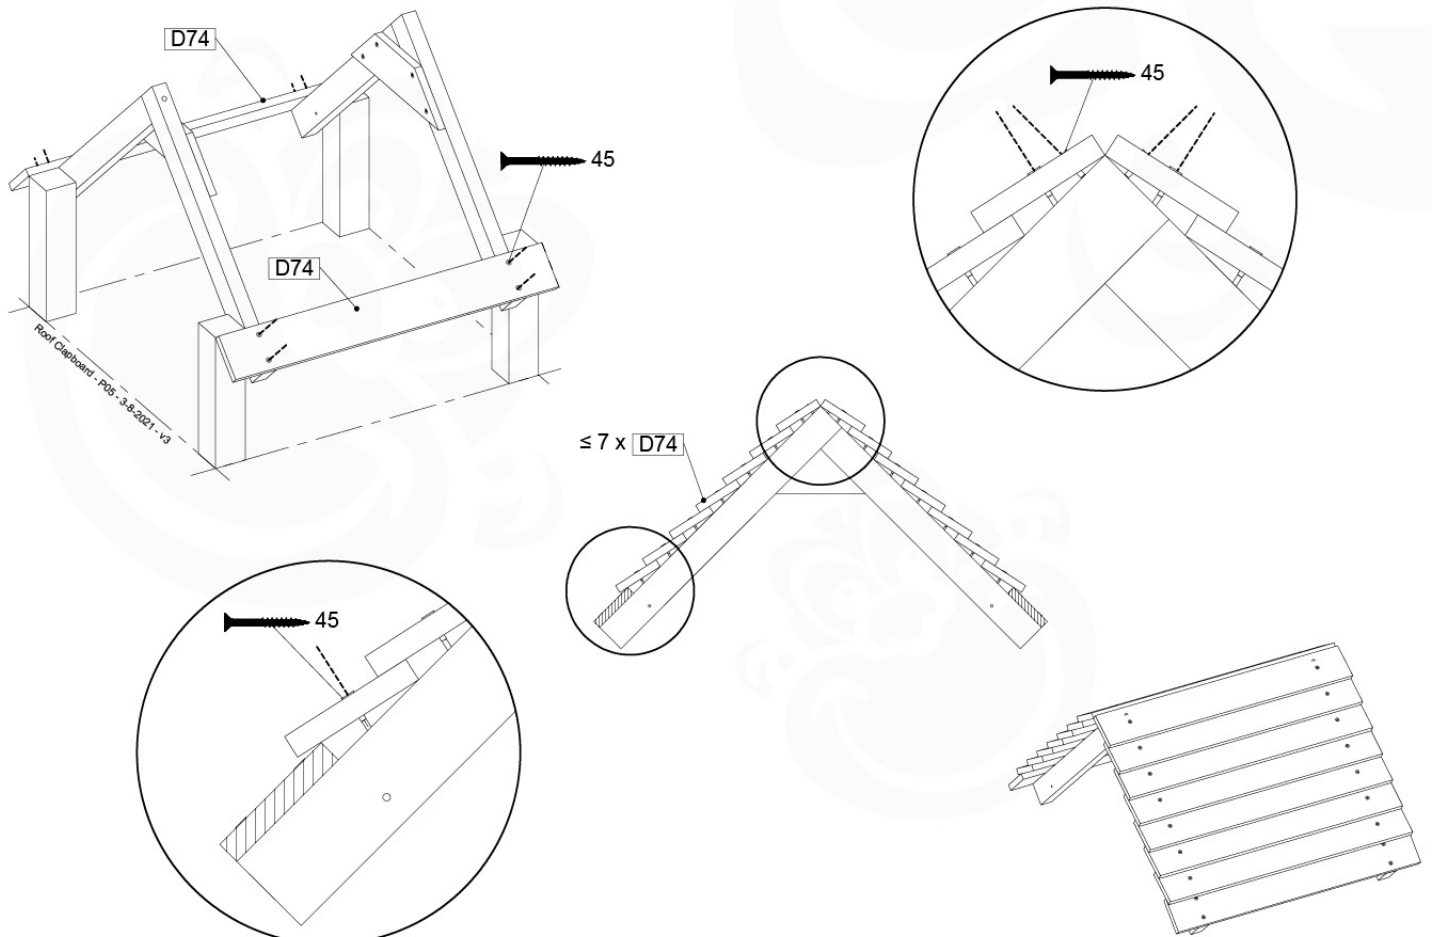

Roof Clapboard - P02 - 3-8-2021 - v3

12-1

12-2

12-3

13 Ladder

LA02

(194_103)

	PartNo	PartName	QTY.
Hardware Pack 100_603	001_404	Stealth Screw 8x30	4
	002_219	Gap Point Screw T25 - 5x30	4
	002_220	Gap Point Screw T25 - 5x45	6
	002_223	Gap Point Screw T25 - 5x80	4
Other	005_03x	Ladder Rung Y/B/G/R	3
	005_522	Connection Bracket Mini Market	2
	022_835	Rung Cap	6
	120_102	Handgrip set (2x Complete)	1
Timber	C74	Beam 740 mm	1
	C130	Beam 1300 mm	2