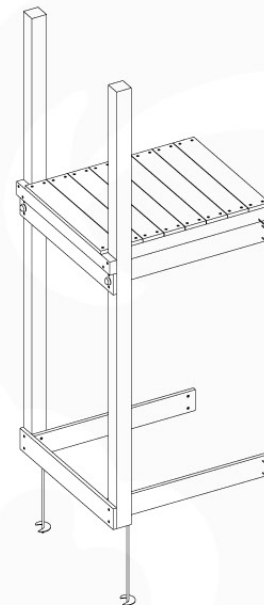

06 Playground Foundation

FD02

06-1

07 Base Tower

BT03

(194_100)

	PartNo	PartName	QTY.
Hardware Pack 100_600	001_406	Stealth Screw 8x45	6
	002_220	Gap Point Screw T25 - 5x45	72
	002_223	Gap Point Screw T25 - 5x80	16
Other	007_001	Ground-anchor	2
Hardware Pack 100_600	022_31x	bpc-base version 3	4
	022_84x	bpc cover	4
Wood	A220	Post 70x70 L2200	4
	C74	Beam 740 mm	4
	D60	Board 600 mm	10
	D74	Board 740 mm	8

Base Tower - P04 - BT03 - 18-12-2020 - v3.0

07-1

07-2

07-3

08 Extended Tower

ET01

(194_100)

	PartNo	PartName	QTY.
Hardware Pack 100_600	001_406	Stealth Screw 8x45	4
	002_220	Gap Point Screw T25 - 5x45	60
	002_223	Gap Point Screw T25 - 5x80	12
Other	007_001	Ground-anchor	2
Hardware Pack 100_600	022_31x	bpc-base version 3	2
	022_84x	bpc cover	2
Wood	A200	Post 70x70 L2000	2
	C74	Beam 740 mm	3
	D60	Board 600 mm	9
	D74	Board 740 mm	6

Extension Tower - P02 - ET01 - 18-12-2020 - v3.0

Working with All Extension Towers

08-1

08-2

08-3

09 Balustrade (1x)

BL01

(194_101)

	PartNo	PartName	QTY.
Hardware Pack 100_601	002_220	Gap Point Screw T25 - 5x45	16
	002_223	Gap Point Screw T25 - 5x80	4
Timber	C74	Beam 740 mm	1
	D65	Board 650 mm	4

Balustrade 80 - P04 U - 13/01/2022 - v4