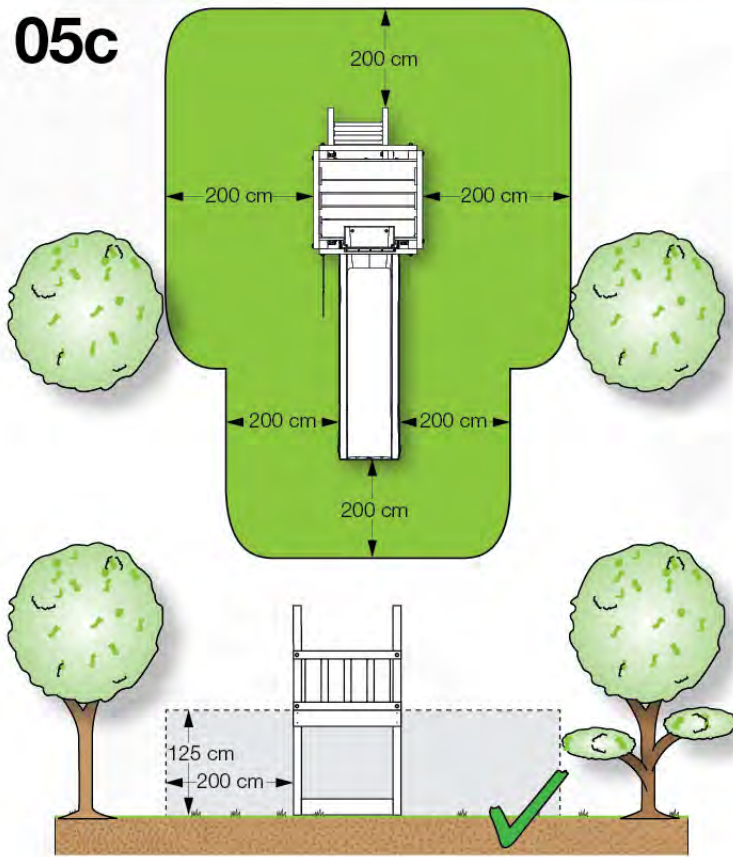

05 Safe Playground

05a

05b

05c

05d

05e