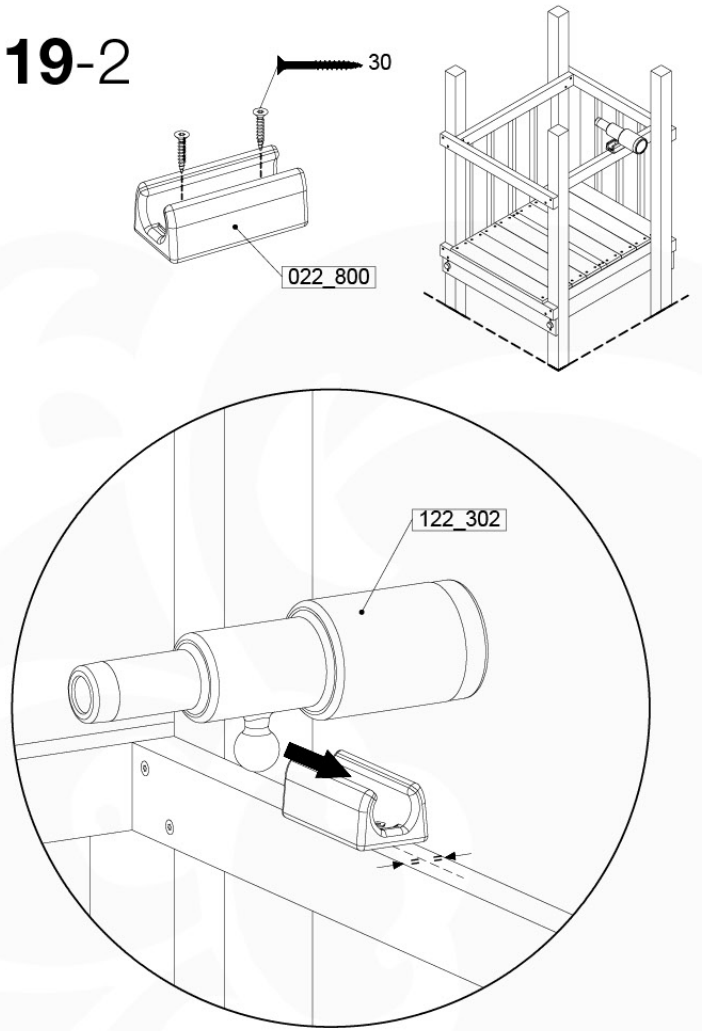

19-2

Accessory set - P03 - 29-9-2021 - v4