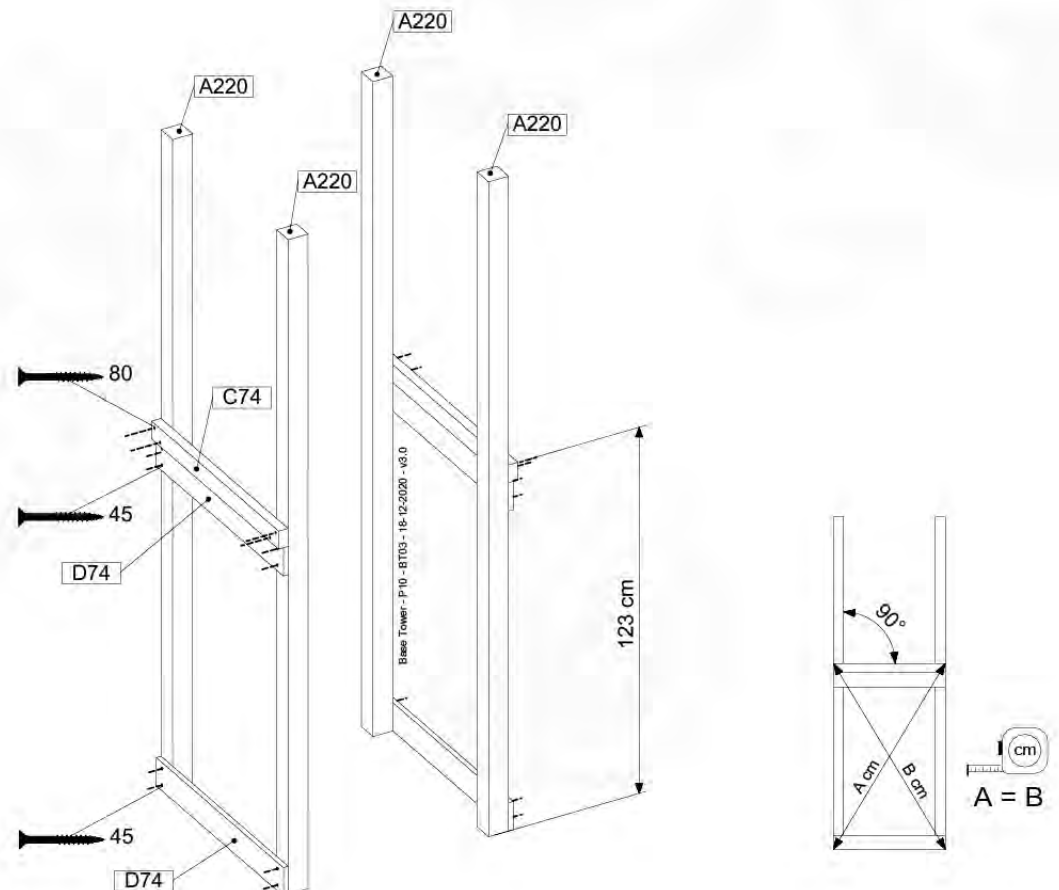

06 Playground Foundation

FD02

06-1

07 Base Tower

BT03

(194_100)

	PartNo	PartName	QTY.
Hardware Pack 100_600	001_406	Stealth Screw 8x45	6
	002_220	Gap Point Screw T25 - 5x45	72
	002_223	Gap Point Screw T25 - 5x80	16
Other	007_001	Ground-anchor	2
Hardware Pack 100_600	022_31x	bpc-base version 3	4
	022_84x	bpc cover	4
Wood	A220	Post 70x70 L2200	4
	C74	Beam 740 mm	4
	D60	Board 600 mm	10
	D74	Board 740 mm	8

Base Tower - P04 - BT03 - 18-12-2020 - v3.0

07-1

07-2

07-3

08 Extended Tower

ET01

(194_100)

	PartNo	PartName	QTY.
Hardware Pack 100_600	001_406	Stealth Screw 8x45	4
	002_220	Gap Point Screw T25 - 5x45	60
	002_223	Gap Point Screw T25 - 5x80	12
Other	007_001	Ground-anchor	2
Hardware Pack 100_600	022_31x	bpc-base version 3	2
	022_84x	bpc cover	2
Wood	A200	Post 70x70 L2000	2
	C74	Beam 740 mm	3
	D60	Board 600 mm	9
	D74	Board 740 mm	6