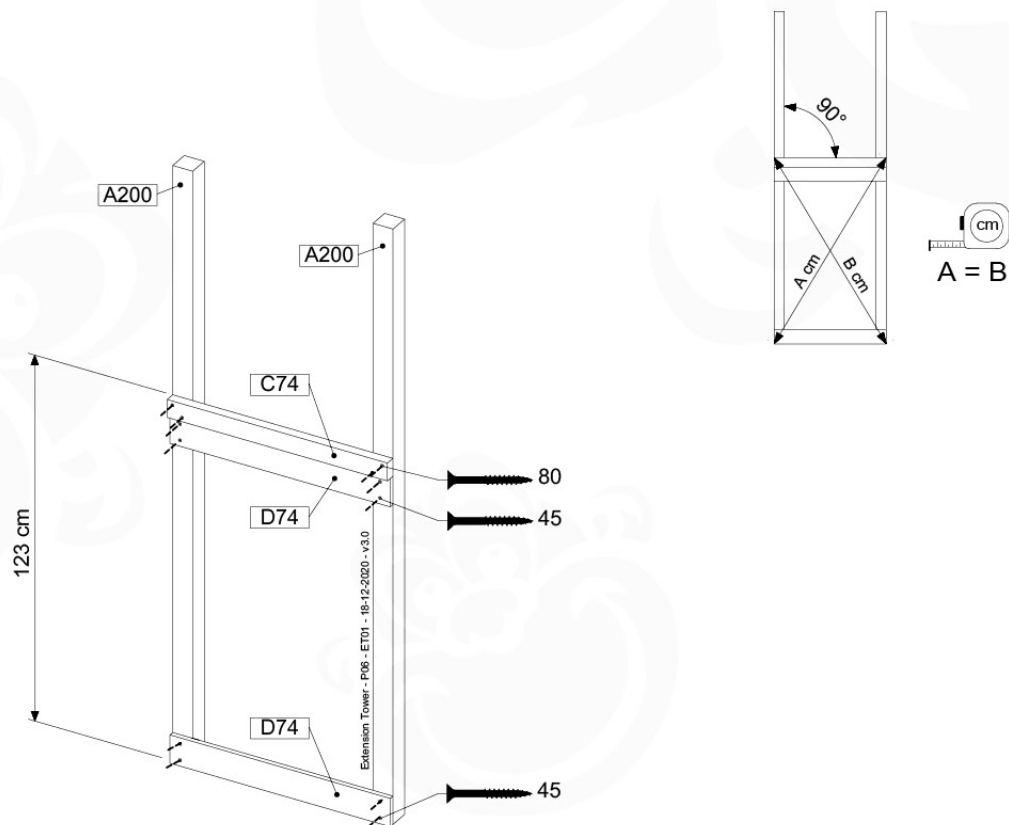

06 Playground Foundation

FD02

06-1

07 Base Tower

BT03

(194_100)

	PartNo	PartName	QTY.
Hardware Pack 100_600	001_406	Stealth Screw 8x45	6
	002_220	Gap Point Screw T25 - 5x45	72
	002_223	Gap Point Screw T25 - 5x80	16
Other	007_001	Ground-anchor	2
Hardware Pack 100_600	022_31x	bpc-base version 3	4
	022_84x	bpc cover	4
Wood	A220	Post 70x70 L2200	4
	C74	Beam 740 mm	4
	D60	Board 600 mm	10
	D74	Board 740 mm	8

Base Tower - P04 - BT03 - 18-12-2020 - v3.0

07-1

07-2

07-3

08 Extended Tower

ET01

(194_100)

	PartNo	PartName	QTY.
Hardware Pack 100_600	001_406	Stealth Screw 8x45	4
	002_220	Gap Point Screw T25 - 5x45	60
	002_223	Gap Point Screw T25 - 5x80	12
Other	007_001	Ground-anchor	2
Hardware Pack 100_600	022_31x	bpc-base version 3	2
	022_84x	bpc cover	2
Wood	A200	Post 70x70 L2000	2
	C74	Beam 740 mm	3
	D60	Board 600 mm	9
	D74	Board 740 mm	6

Extension Tower - P02 - ET01 - 18-12-2020 - v3.0

Working with All Extension Towers

08-1

08-2

08-3

09 Balustrade (1x)

BL01

(194_101)