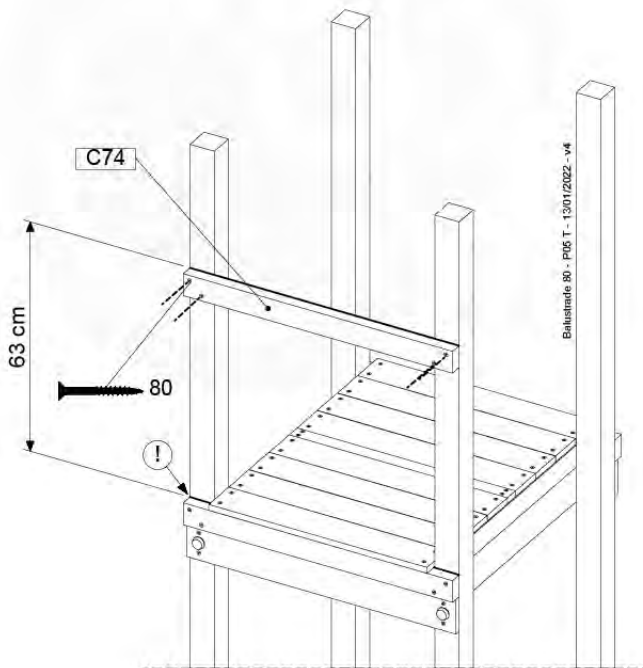

Balustrade 80 - P06 T - 1301/2022 - v4