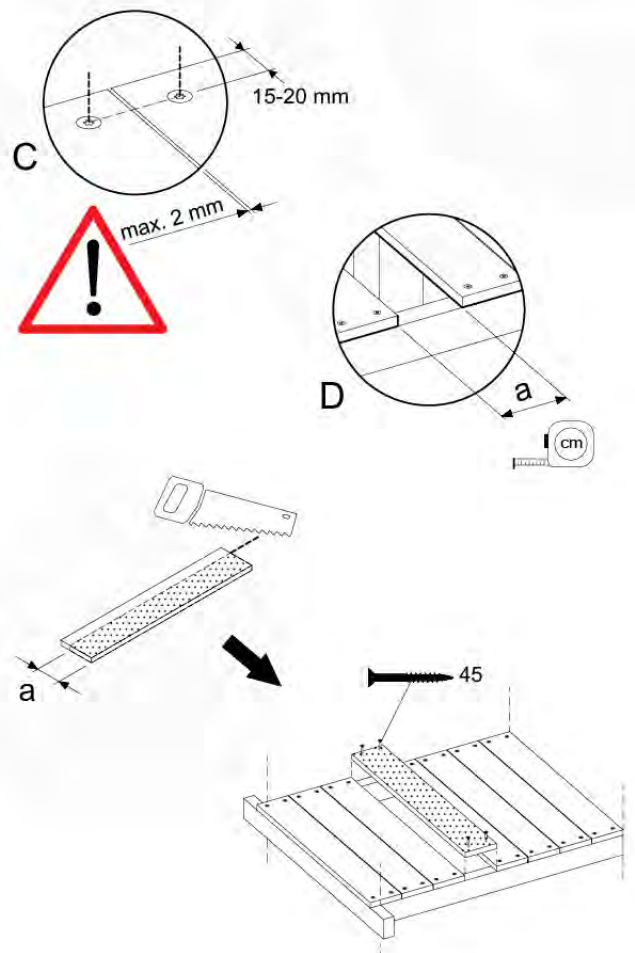

Base Tower - P04 - BT03 - 18-12-2020 - v3.0

07-1

07-2

07-3

08 Extended Tower

ET01

(194_100)

	PartNo	PartName	QTY.
Hardware Pack 100_600	001_406	Stealth Screw 8x45	4
	002_220	Gap Point Screw T25 - 5x45	60
	002_223	Gap Point Screw T25 - 5x80	12
Other	007_001	Ground-anchor	2
Hardware Pack 100_600	022_31x	bpc-base version 3	2
	022_84x	bpc cover	2
Wood	A200	Post 70x70 L2000	2
	C74	Beam 740 mm	3
	D60	Board 600 mm	9
	D74	Board 740 mm	6

Extension Tower - P02 - ET01 - 18-12-2020 - v3.0

Working with All Extension Towers

08-1

08-2

08-3

09 Balustrade (1x)

BL01

(194_101)

	PartNo	PartName	QTY.
Hardware Pack 100_601	002_220	Gap Point Screw T25 - 5x45	16
	002_223	Gap Point Screw T25 - 5x80	4
Timber	C74	Beam 740 mm	1
	D65	Board 650 mm	4

Balustrade 80 - P04 U - 13/01/2022 - v4