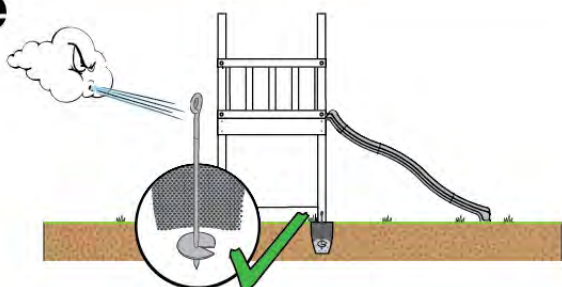

06 Playground Foundation

FD02

06-1

07 Base Tower

BT03

(194_100)

	PartNo	PartName	QTY.
Hardware Pack 100_600	001_406	Stealth Screw 8x45	6
	002_220	Gap Point Screw T25 - 5x45	72
	002_223	Gap Point Screw T25 - 5x80	16
Other	007_001	Ground-anchor	2
Hardware Pack 100_600	022_31x	bpc-base version 3	4
	022_84x	bpc cover	4
Wood	A220	Post 70x70 L2200	4
	C74	Beam 740 mm	4
	D60	Board 600 mm	10
	D74	Board 740 mm	8