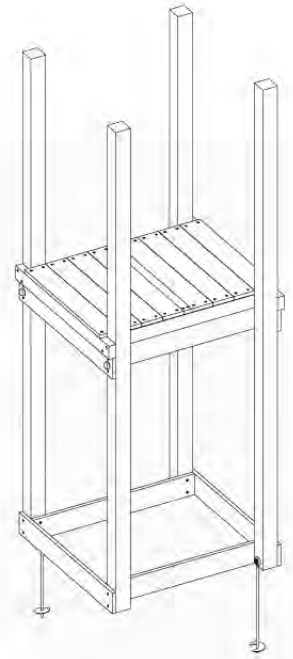

06 Playground Foundation

FD02

06-1

07 Base Tower

BT03

(194_100)

	PartNo	PartName	QTY.
Hardware Pack 100_600	001_406	Stealth Screw 8x45	6
	002_220	Gap Point Screw T25 - 5x45	72
	002_223	Gap Point Screw T25 - 5x80	16
Other	007_001	Ground-anchor	2
Hardware Pack 100_600	022_31x	bpc-base version 3	4
	022_84x	bpc cover	4
Wood	A220	Post 70x70 L2200	4
	C74	Beam 740 mm	4
	D60	Board 600 mm	10
	D74	Board 740 mm	8

Base Tower - P04 - BT03 - 18-12-2020 - v3.0

07-1

07-2

07-3

08 Extended Tower

ET01

(194_100)

	PartNo	PartName	QTY.
Hardware Pack 100_600	001_406	Stealth Screw 8x45	4
	002_220	Gap Point Screw T25 - 5x45	60
	002_223	Gap Point Screw T25 - 5x80	12
Other	007_001	Ground-anchor	2
Hardware Pack 100_600	022_31x	bpc-base version 3	2
	022_84x	bpc cover	2
Wood	A200	Post 70x70 L2000	2
	C74	Beam 740 mm	3
	D60	Board 600 mm	9
	D74	Board 740 mm	6

Extension Tower - P02 - ET01 - 18-12-2020 - v3.0

Working with All Extension Towers

08-1

08-2

08-3

09 Balustrade (1x)

BL01

(194_101)