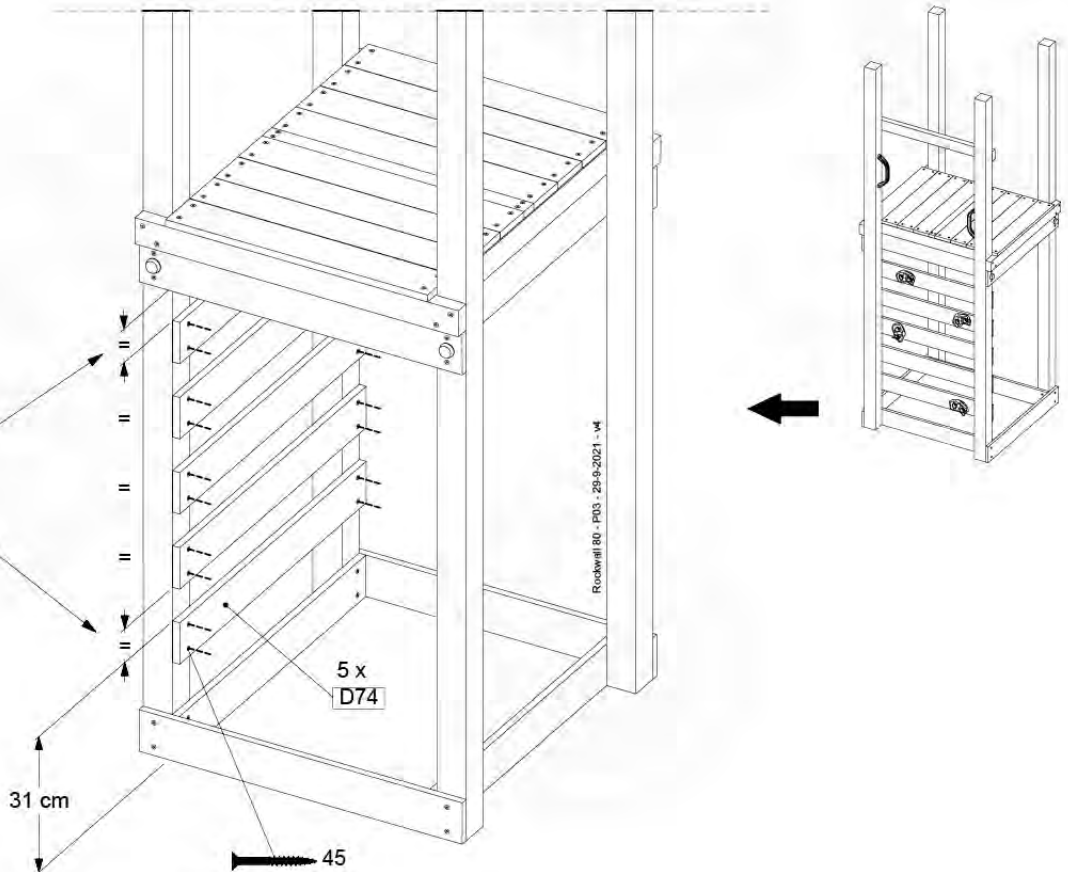

11-1

min. 2,6 cm
max. 8,8 cm