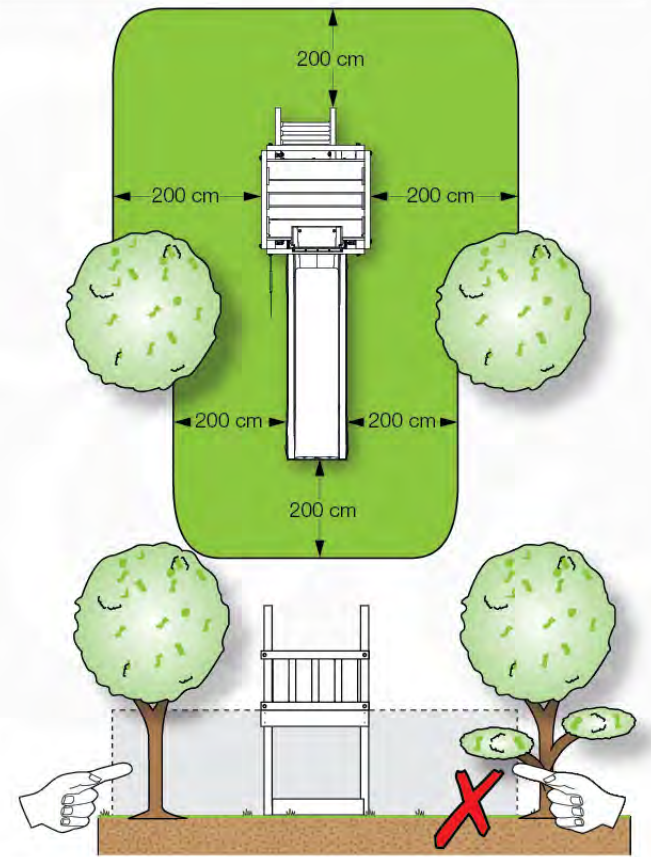

05 Safe Playground

05a

05b

05c

05d

05e