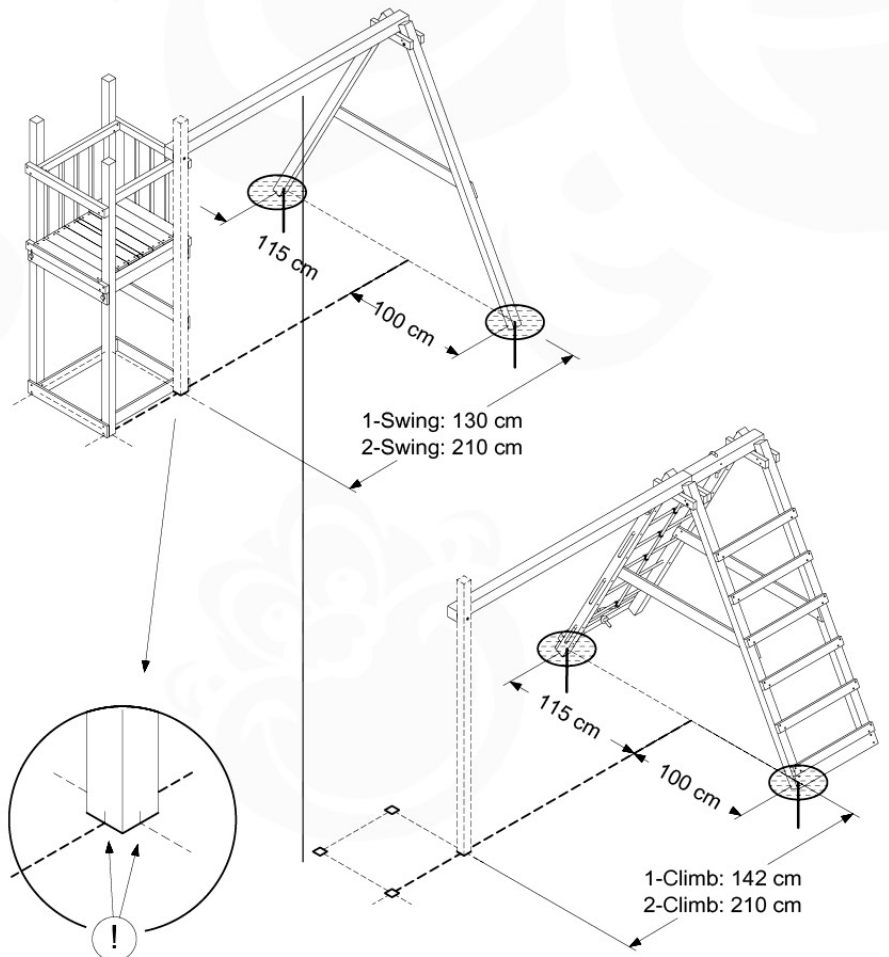

# 04 Base Tower

BT03

( 194\_100 )

	PartNo	PartName	QTY.
Hardware Pack 100_600	001_406	Stealth Screw 8x45	6
	002_220	Gap Point Screw T25 - 5x45	72
	002_223	Gap Point Screw T25 - 5x80	16
Other	007_001	Ground-anchor	2
Hardware Pack 100_600	022_31x	bpc-base version 3	4
	022_84x	bpc cover	4
Wood	A220	Post 70x70 L2200	4
	C74	Beam 740 mm	4
	D60	Board 600 mm	10
	D74	Board 740 mm	8