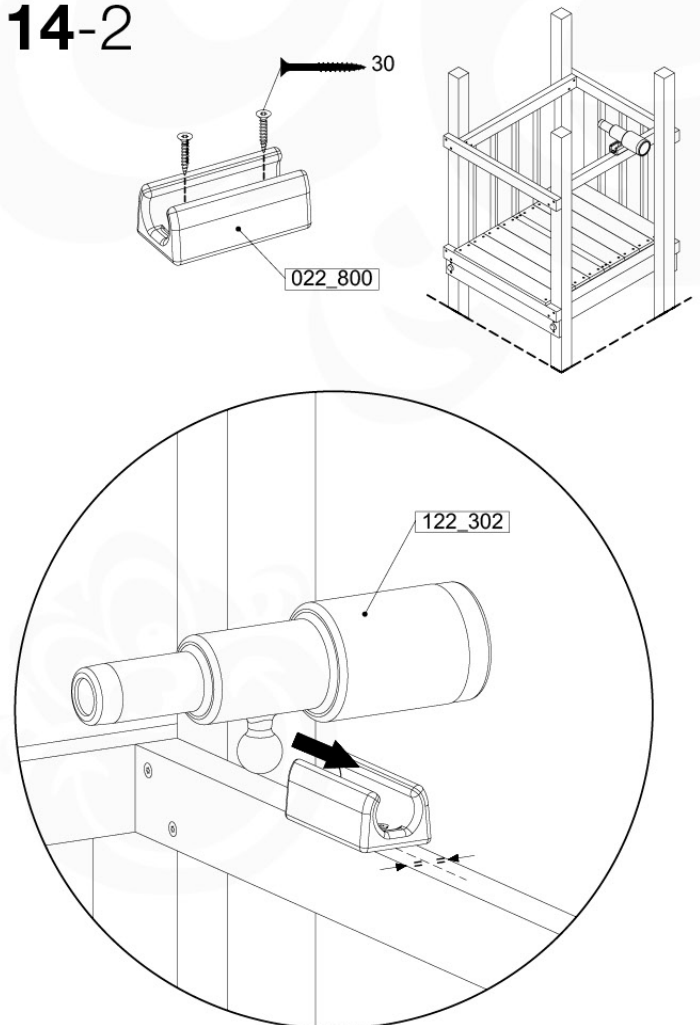

14-2

Accessory ref. - P03 - 18-11-2020 - v3