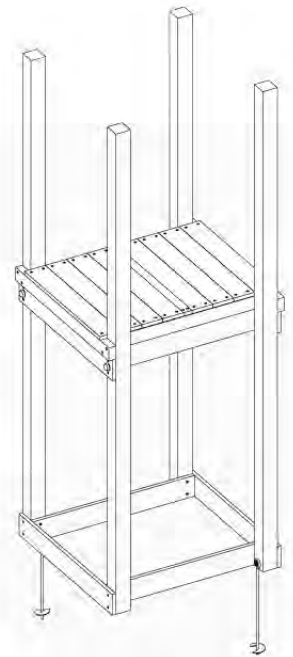

04 Base Tower

BT03

(194_100)

	PartNo	PartName	QTY.
Hardware Pack 100_600	001_406	Stealth Screw 8x45	6
	002_220	Gap Point Screw T25 - 5x45	72
	002_223	Gap Point Screw T25 - 5x80	16
Other	007_001	Ground-anchor	2
Hardware Pack 100_600	022_31x	bpc-base version 3	4
	022_84x	bpc cover	4
Wood	A220	Post 70x70 L2200	4
	C74	Beam 740 mm	4
	D60	Board 600 mm	10
	D74	Board 740 mm	8

Base Tower - P04 - BT03 - 11-11-2020 - v3.0