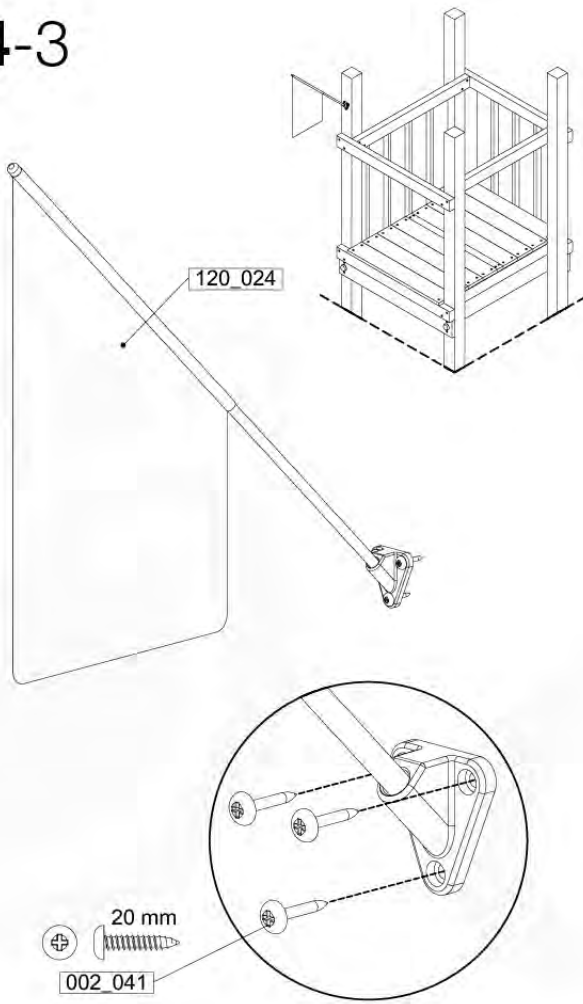

14-3

14-4

Accessories set - P04 - 18-11-2020 - v3

14-5

1x
022_910