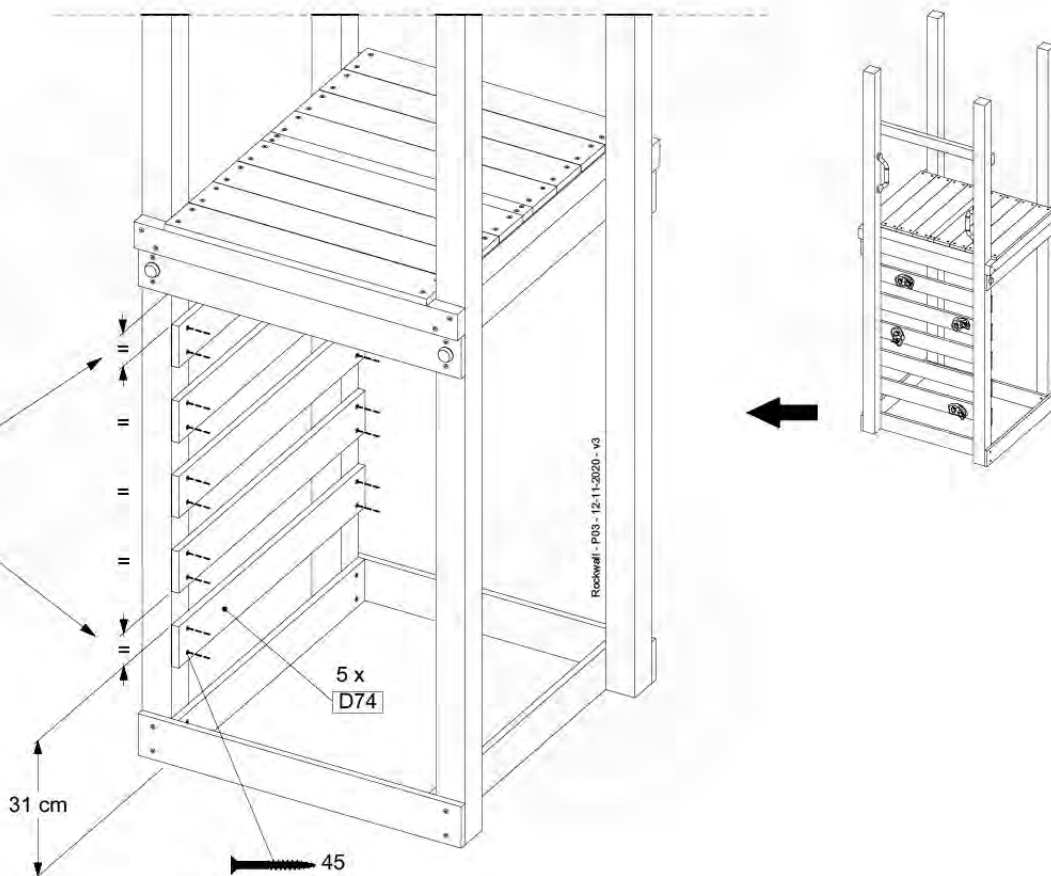

06-1

min. 2,7 cm
max. 8,8 cm