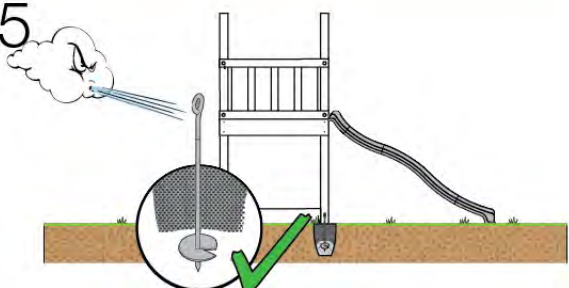

06 Playground Foundation

FD02

06-1

07 Base Tower

BT03

(194_100)

	PartNo	PartName	QTY.
Hardware Pack 100_600	001_406	Stealth Screw 8x45	6
	002_220	Gap Point Screw T25 - 5x45	72
	002_223	Gap Point Screw T25 - 5x80	16
Other	007_001	Ground-anchor	2
Hardware Pack 100_600	022_31x	bpc-base version 3	4
	022_84x	bpc cover	4
Wood	A220	Post 70x70 L2200	4
	C74	Beam 740 mm	4
	D60	Board 600 mm	10
	D74	Board 740 mm	8