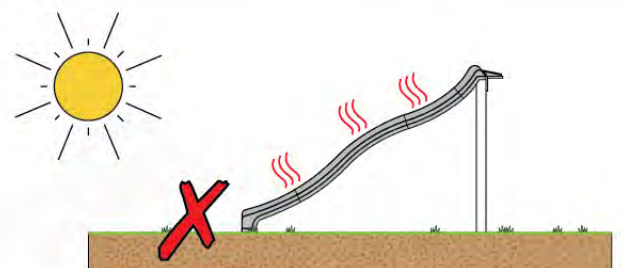

05 Safe Playground

05-1

05-2

05-3

05-4

05-5