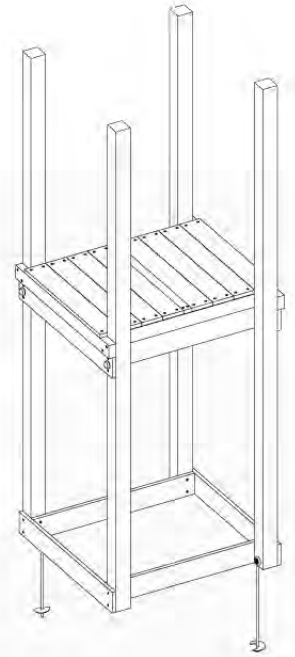

06 Playground Foundation

FD02

06-1

07 Base Tower

BT03

(194_100)

	PartNo	PartName	QTY.
Hardware Pack 100_600	001_406	Stealth Screw 8x45	6
	002_220	Gap Point Screw T25 - 5x45	72
	002_223	Gap Point Screw T25 - 5x80	16
Other	007_001	Ground-anchor	2
Hardware Pack 100_600	022_31x	bpc-base version 3	4
	022_84x	bpc cover	4
Wood	A220	Post 70x70 L2200	4
	C74	Beam 740 mm	4
	D60	Board 600 mm	10
	D74	Board 740 mm	8

Base Tower - P04 - BT03 - 18-12-2020 - v3.0

07-1

07-2

07-3

08 Extension Tower

ET01

(194_100)

	PartNo	PartName	QTY.
Hardware Pack 100_600	001_406	Stealth Screw 8x45	4
	002_220	Gap Point Screw T25 - 5x45	60
	002_223	Gap Point Screw T25 - 5x80	12
Other	007_001	Ground-anchor	2
Hardware Pack 100_600	022_31x	bpc-base version 3	2
	022_84x	bpc cover	2
Wood	A200	Post 70x70 L2000	2
	C74	Beam 740 mm	3
	D60	Board 600 mm	9
	D74	Board 740 mm	6

Extension Tower - P02 - ET01 - 18-12-2020 - v3.0

www.jungle gym.com

08-1

08-2

08-3

09 Balustrade

BL01 - 1x

(194_101)