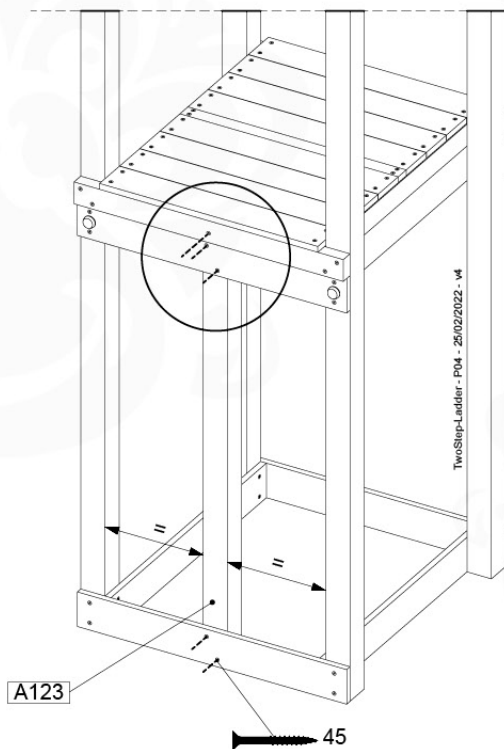

12-1

TwoStepLadder - P04 - 25/02/2022 - v4