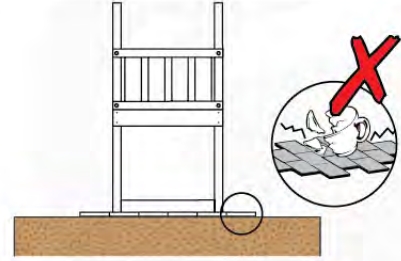

05 Safe Playground

05-1

05-2

05-3

05-4

05-5