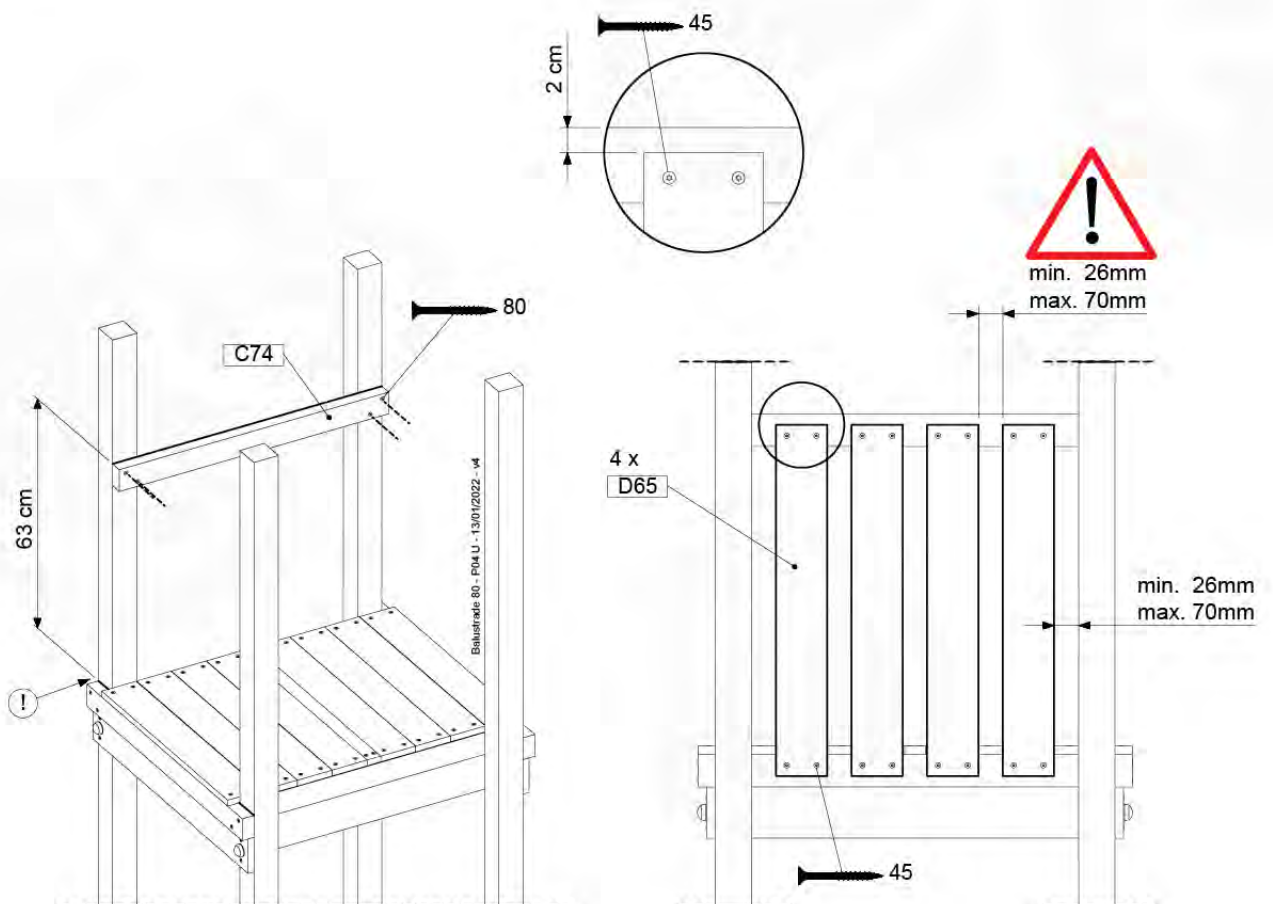

09 Balustrade

BL01 - 1x

(194_101)

	PartNo	PartName	QTY.
Hardware Pack 100_601	002_220	Gap Point Screw T25 - 5x45	16
	002_223	Gap Point Screw T25 - 5x80	4
Timber	C74	Beam 740 mm	1
	D65	Board 650 mm	4

Balustrade 80 - P02 U - 13/01/2022 - v4

09-1