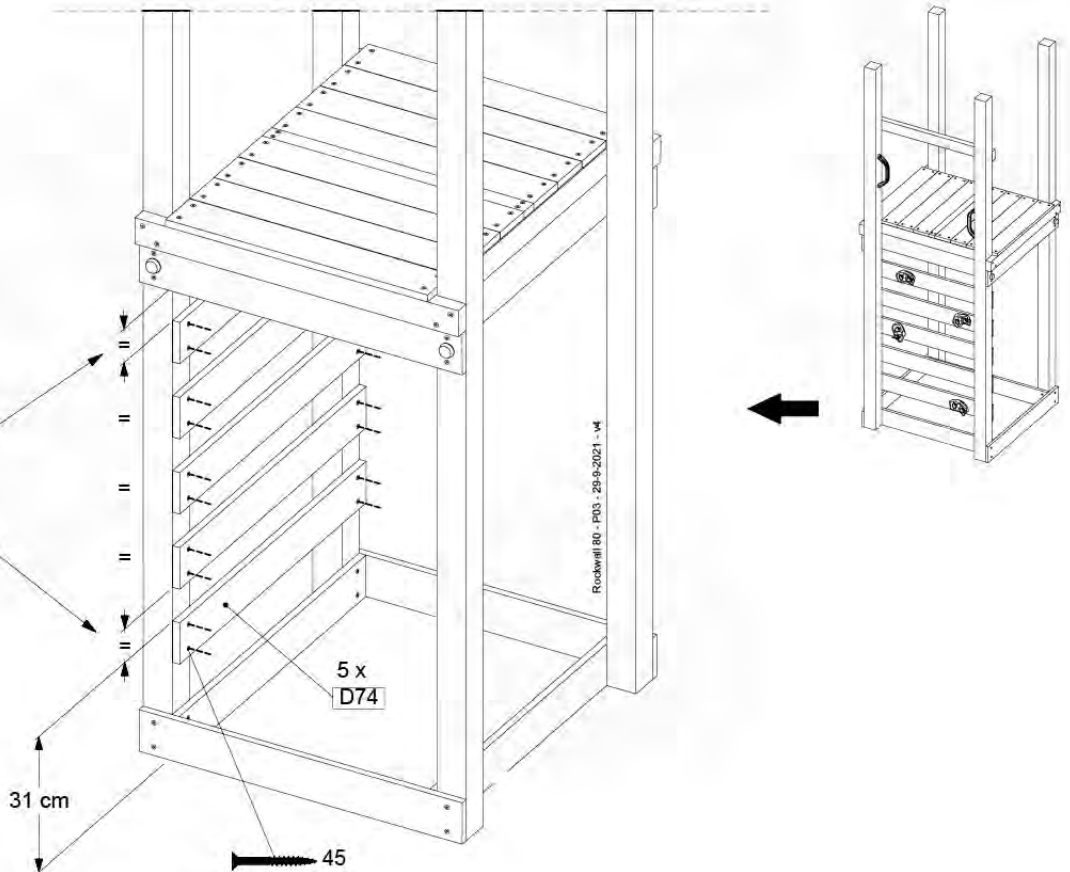

11-1

min. 2,6 cm
max. 8,8 cm

Rockwall 80 - P03 - 29-9-2021 - v4