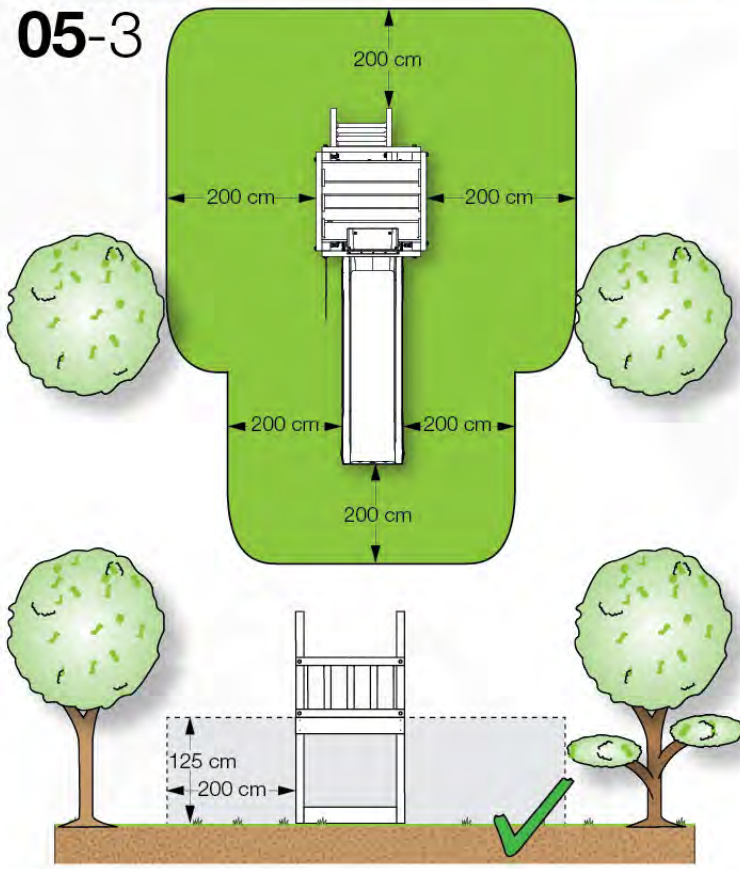

05 Safe Playground

05-1

05-2

05-3

05-4

05-5