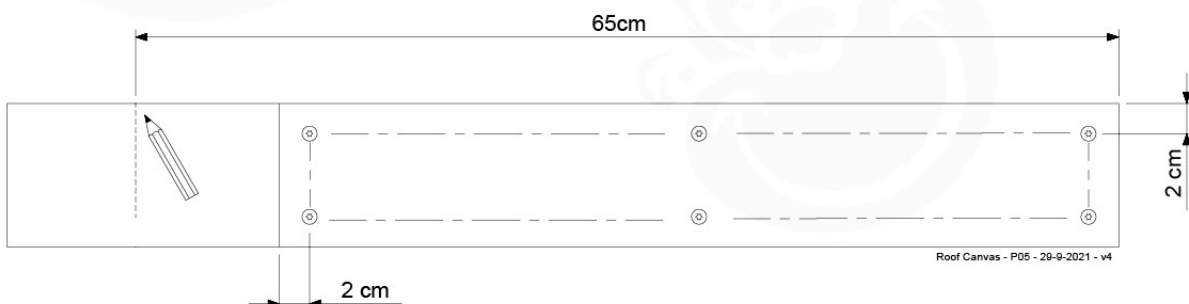

13-1

Roof Canvas - P05 - 29-9-2021 - v4