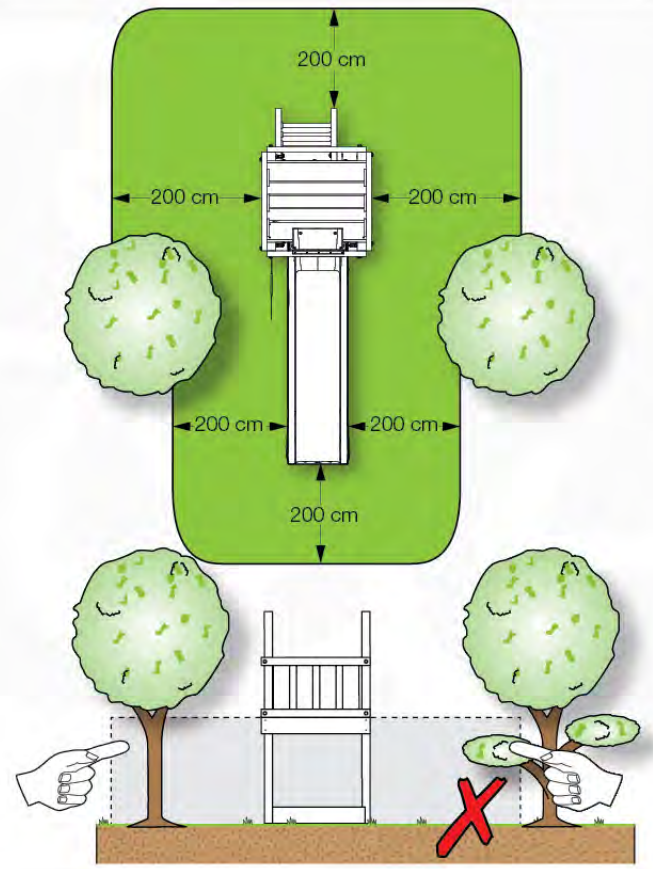

05 Safe Playground

05-1

05-2

05-3

05-4

05-5