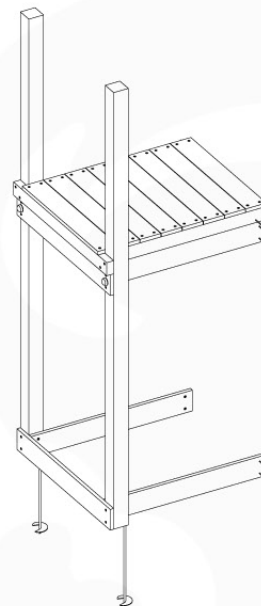

06 Playground Foundation

FD02

06-1

07 Base Tower

BT03

(194_100)

	PartNo	PartName	QTY.
Hardware Pack 100_600	001_406	Stealth Screw 8x45	6
	002_220	Gap Point Screw T25 - 5x45	72
	002_223	Gap Point Screw T25 - 5x80	16
Other	007_001	Ground-anchor	2
Hardware Pack 100_600	022_31x	bpc-base version 3	4
	022_84x	bpc cover	4
Wood	A220	Post 70x70 L2200	4
	C74	Beam 740 mm	4
	D60	Board 600 mm	10
	D74	Board 740 mm	8

Base Tower - P04 - BT03 - 18-12-2020 - v3.0

07-1

07-2

07-3

08 Extension Tower

ET01

(194_100)

	PartNo	PartName	QTY.
Hardware Pack 100_600	001_406	Stealth Screw 8x45	4
	002_220	Gap Point Screw T25 - 5x45	60
	002_223	Gap Point Screw T25 - 5x80	12
Other	007_001	Ground-anchor	2
Hardware Pack 100_600	022_31x	bpc-base version 3	2
	022_84x	bpc cover	2
Wood	A200	Post 70x70 L2000	2
	C74	Beam 740 mm	3
	D60	Board 600 mm	9
	D74	Board 740 mm	6

Extension Tower - P02 - ET01 - 18-12-2020 - v3.0

www.jungle gym.com

08-1

08-2

08-3

09 Balustrade

BL01 - 1x

(194_101)

	PartNo	PartName	QTY.
Hardware Pack 100_601	002_220	Gap Point Screw T25 - 5x45	16
	002_223	Gap Point Screw T25 - 5x80	4
Timber	C74	Beam 740 mm	1
	D65	Board 650 mm	4

Balustrade 80 - P02 U - 13/01/2022 - v4