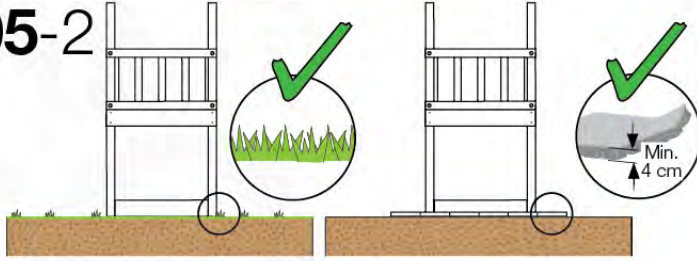

05 Safe Playground

05-1

05-2

05-3

05-4

05-5