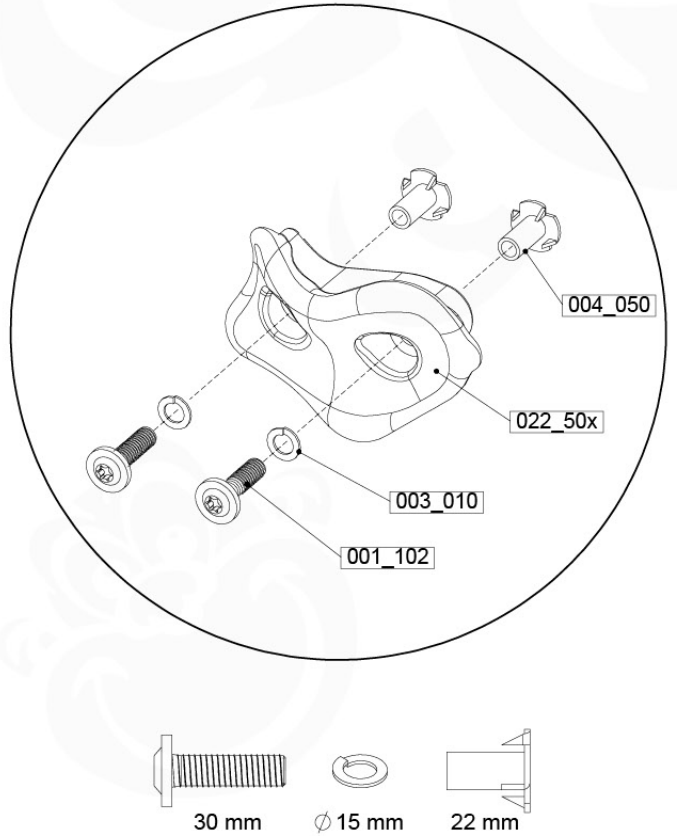

10-1

11 Rockwall

RW01

(194_105)

	PartNo	PartName	QTY.
Hardware pack 100_604	001_102	Washer Head Screw T40 M8x30	8
	002_220	Gap Point Screw T25 - 5x45	24
	002_223	Gap Point Screw T25 - 5x80	4
	003_010	M8 spring lock washer	8
	004_050	M8 22mm Drive in Nut	8
Other	022_50x	Climbing Rock	4
	120_102	Handgrip set (2x Complete)	1
Timber	C74	Beam 740 mm	1
	D74	Board 740 mm	5

Rockwall 80 - P02 - 29-9-2021 - v4

11-1

min. 2,6 cm
max. 8,8 cm

Rockwall 80 - P03 - 29-9-2021 - v4

11-2

11-3

12 2-Step Ladder

LA06