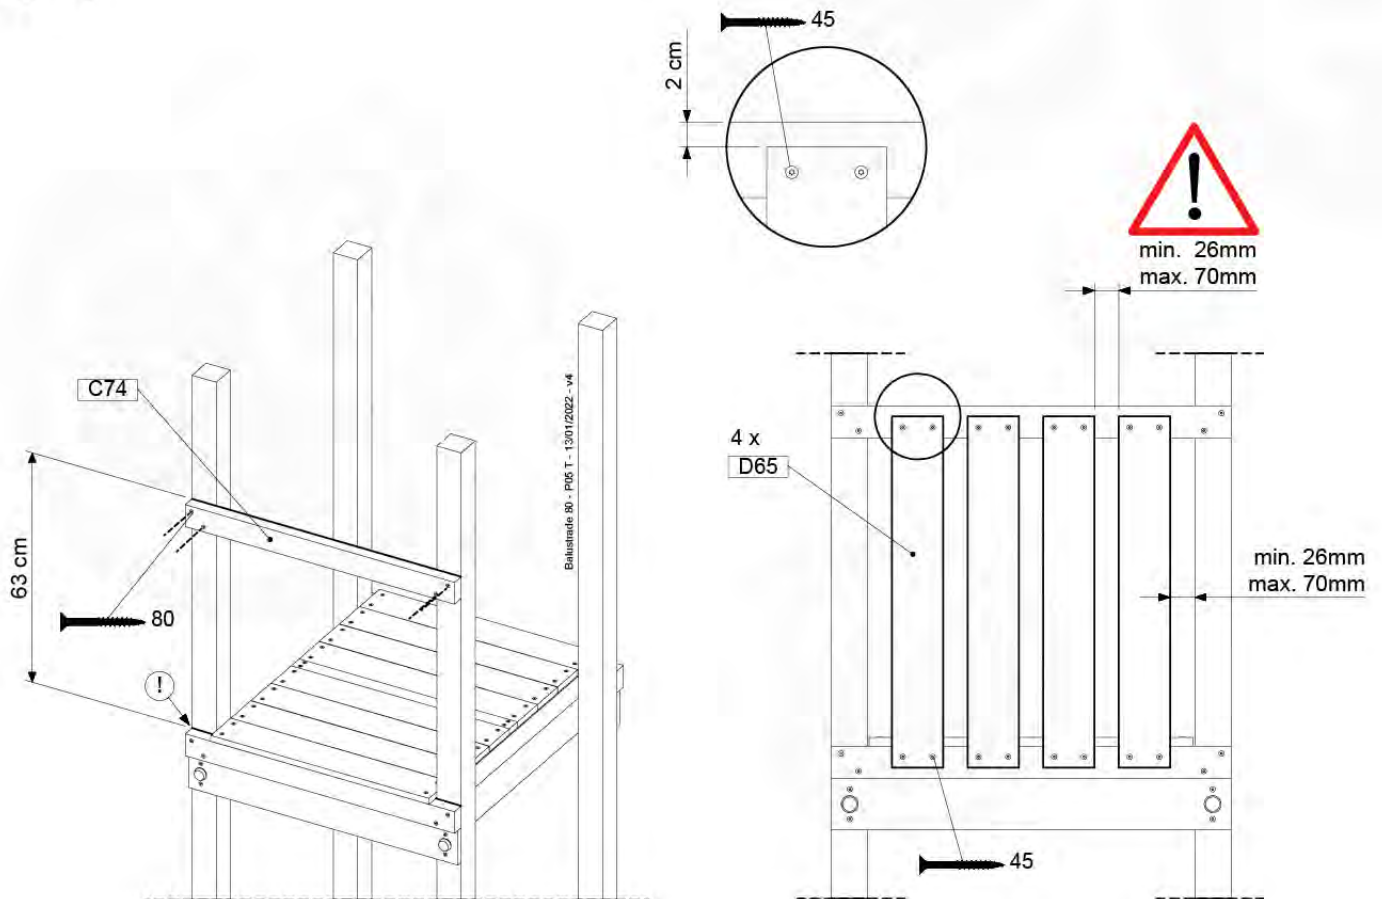

10 Balustrade

BL02 - 2x

(194_101)

	PartNo	PartName	QTY.
Hardware Pack 100_601	002_220	Gap Point Screw T25 - 5x45	16
	002_223	Gap Point Screw T25 - 5x80	4
Timber	C74	Beam 740 mm	1
	D65	Board 650 mm	4

Balustrade 80 - P03 T - 1301/2022 - v4

10-1