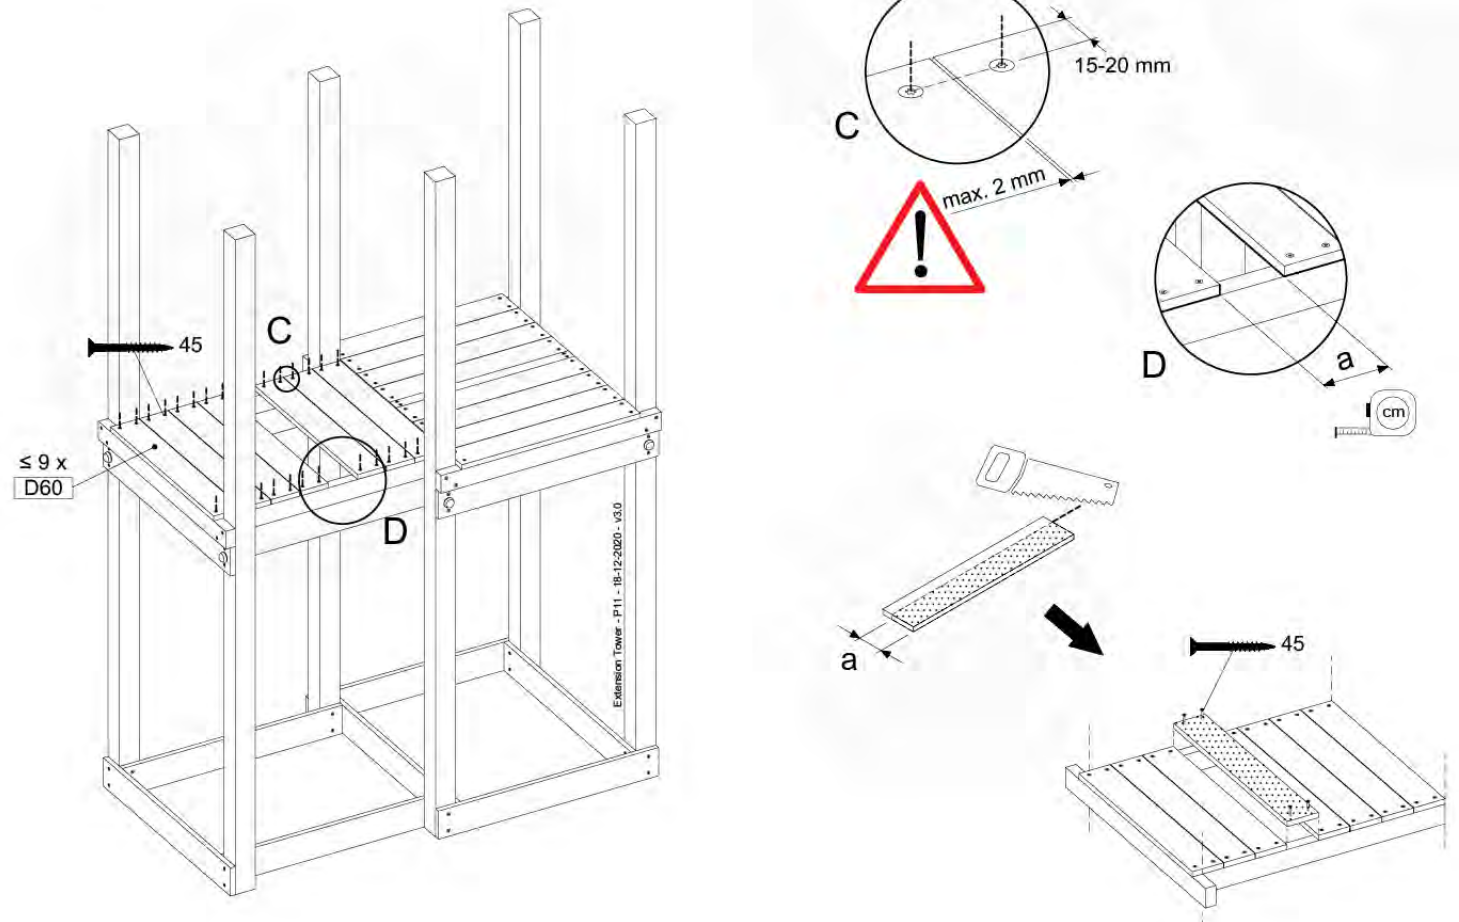

Base Tower - P04 - BT03 - 18-12-2020 - v3.0

07-1

07-2

07-3

08 Extension Tower

ET01

(194_100)

	PartNo	PartName	QTY.
Hardware Pack 100_600	001_406	Stealth Screw 8x45	4
	002_220	Gap Point Screw T25 - 5x45	60
	002_223	Gap Point Screw T25 - 5x80	12
Other	007_001	Ground-anchor	2
Hardware Pack 100_600	022_31x	bpc-base version 3	2
	022_84x	bpc cover	2
Wood	A200	Post 70x70 L2000	2
	C74	Beam 740 mm	3
	D60	Board 600 mm	9
	D74	Board 740 mm	6

Extension Tower - P02 - ET01 - 18-12-2020 - v3.0

www.jungle gym.com

08-1

08-2

08-3

09 Balustrade

BL01 - 1x

(194_101)