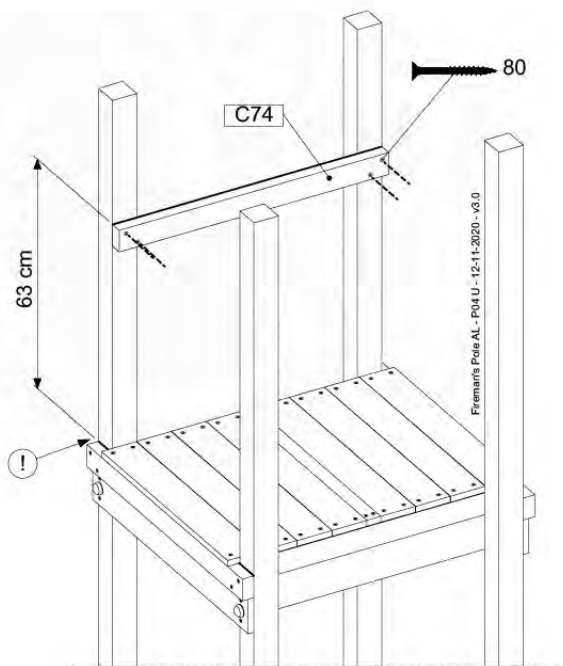

18 Firemans Pole

FP01

(201_275)

	PartNo	PartName	QTY.
Other	201_275	Fireman's Pole kit	1
Timber	C70	Beam 700 mm	1

DL_Fireman's Pole 70 - P02 UL - 6-4-2022 - v1

18-1