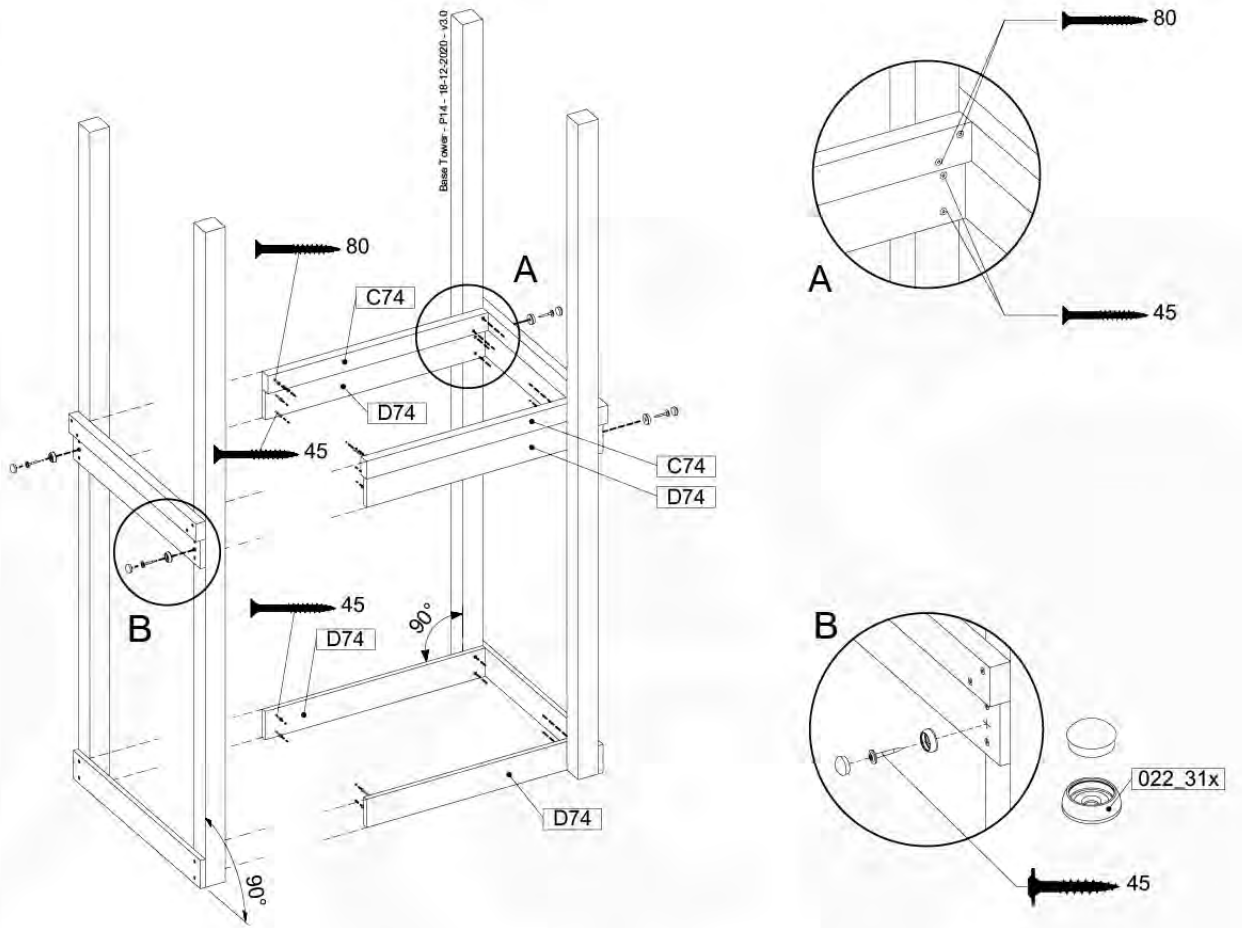

06 Playground Foundation

FD02

06-1

07 Base Tower

BT03

(194_100)

	PartNo	PartName	QTY.
Hardware Pack 100_600	001_406	Stealth Screw 8x45	6
	002_220	Gap Point Screw T25 - 5x45	72
	002_223	Gap Point Screw T25 - 5x80	16
Other	007_001	Ground-anchor	2
Hardware Pack 100_600	022_31x	bpc-base version 3	4
	022_84x	bpc cover	4
Wood	A220	Post 70x70 L2200	4
	C74	Beam 740 mm	4
	D60	Board 600 mm	10
	D74	Board 740 mm	8

Base Tower - P04 - BT03 - 18-12-2020 - v3.0

07-1

07-2

07-3

08 Extension Tower

ET01

(194_100)

	PartNo	PartName	QTY.
Hardware Pack 100_600	001_406	Stealth Screw 8x45	4
	002_220	Gap Point Screw T25 - 5x45	60
	002_223	Gap Point Screw T25 - 5x80	12
Other	007_001	Ground-anchor	2
Hardware Pack 100_600	022_31x	bpc-base version 3	2
	022_84x	bpc cover	2
Wood	A200	Post 70x70 L2000	2
	C74	Beam 740 mm	3
	D60	Board 600 mm	9
	D74	Board 740 mm	6