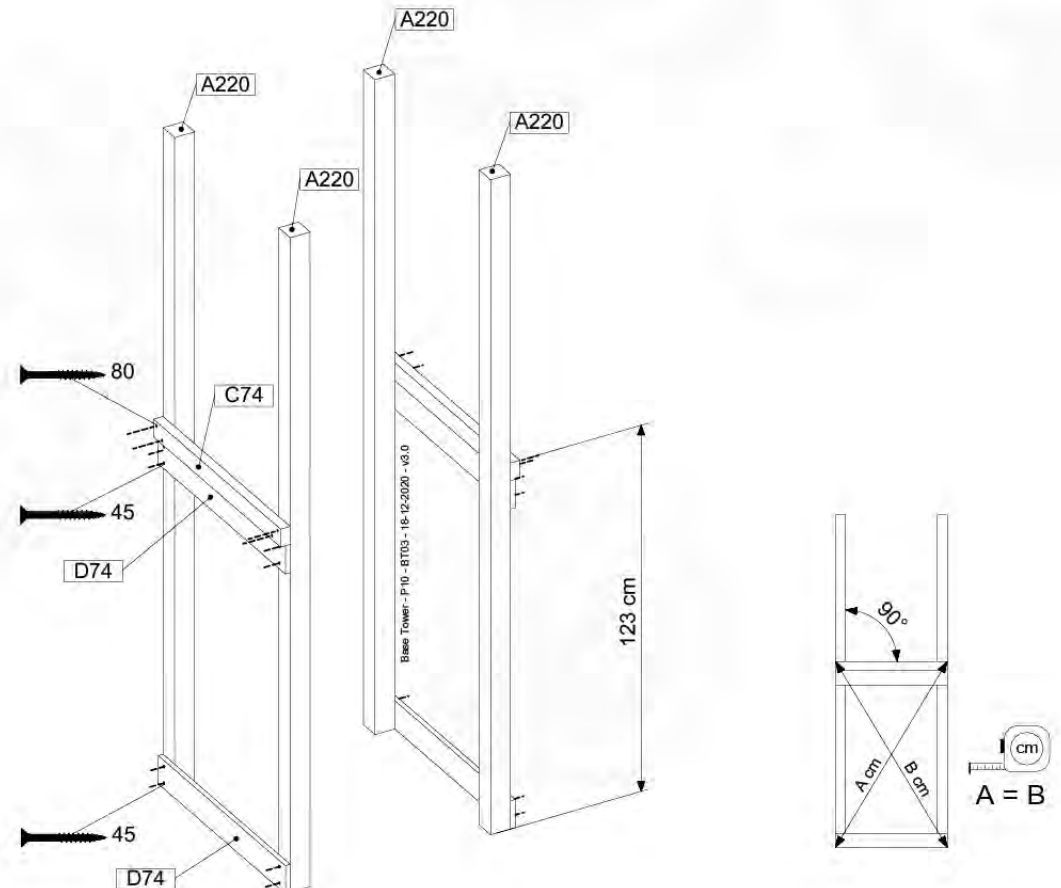

06 Playground Foundation

FD02

06-1

07 Base Tower

BT03

(194_100)

	PartNo	PartName	QTY.
Hardware Pack 100_600	001_406	Stealth Screw 8x45	6
	002_220	Gap Point Screw T25 - 5x45	72
	002_223	Gap Point Screw T25 - 5x80	16
Other	007_001	Ground-anchor	2
Hardware Pack 100_600	022_31x	bpc-base version 3	4
	022_84x	bpc cover	4
Wood	A220	Post 70x70 L2200	4
	C74	Beam 740 mm	4
	D60	Board 600 mm	10
	D74	Board 740 mm	8

Base Tower - P04 - BT03 - 18-12-2020 - v3.0

07-1

07-2

07-3

08 Extension Tower

ET01

(194_100)

	PartNo	PartName	QTY.
Hardware Pack 100_600	001_406	Stealth Screw 8x45	4
	002_220	Gap Point Screw T25 - 5x45	60
	002_223	Gap Point Screw T25 - 5x80	12
Other	007_001	Ground-anchor	2
Hardware Pack 100_600	022_31x	bpc-base version 3	2
	022_84x	bpc cover	2
Wood	A200	Post 70x70 L2000	2
	C74	Beam 740 mm	3
	D60	Board 600 mm	9
	D74	Board 740 mm	6