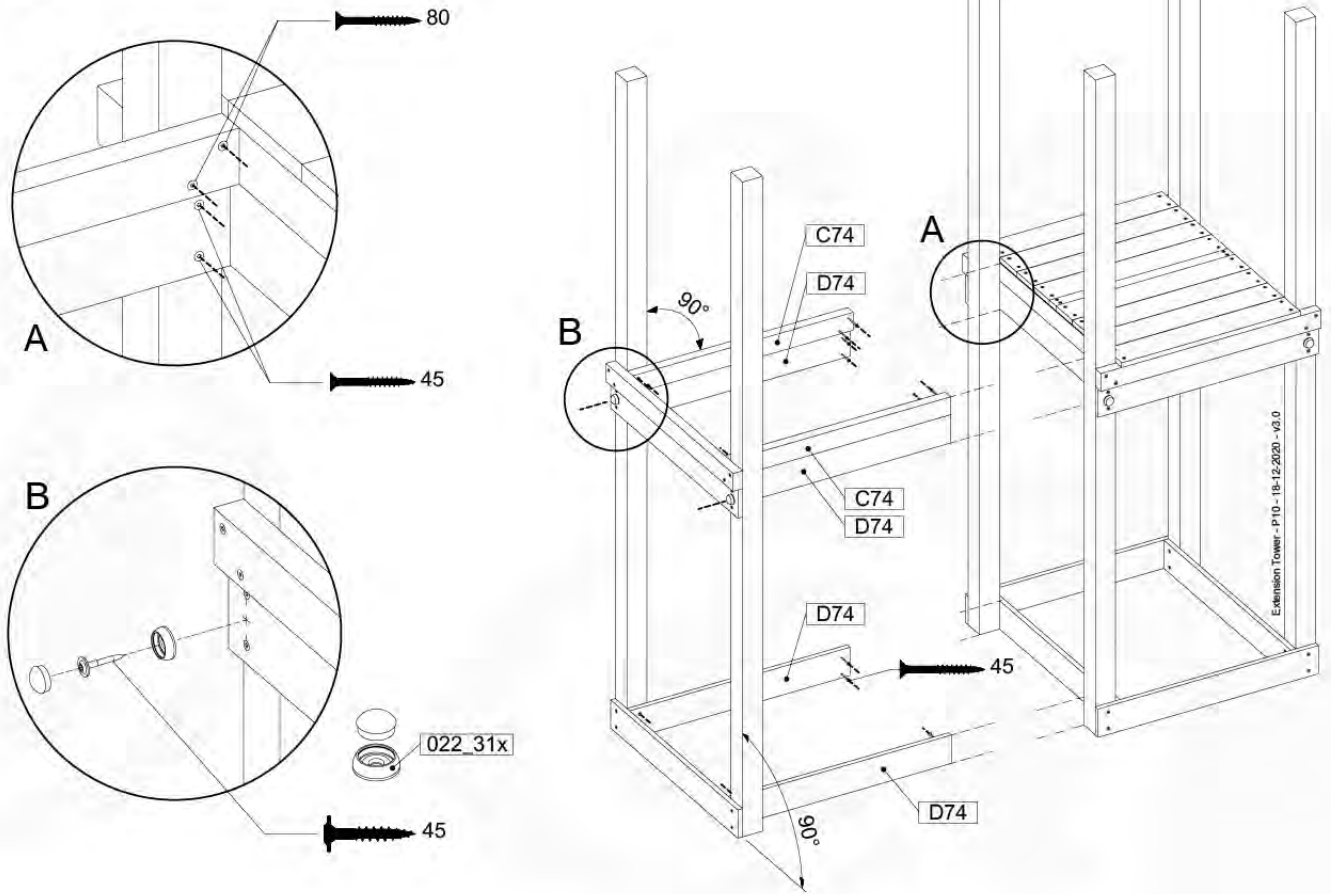

Base Tower - P04 - BT03 - 18-12-2020 - v3.0

07-1

07-2

07-3

08 Extension Tower

ET01

(194_100)

	PartNo	PartName	QTY.
Hardware Pack 100_600	001_406	Stealth Screw 8x45	4
	002_220	Gap Point Screw T25 - 5x45	60
	002_223	Gap Point Screw T25 - 5x80	12
Other	007_001	Ground-anchor	2
Hardware Pack 100_600	022_31x	bpc-base version 3	2
	022_84x	bpc cover	2
Wood	A200	Post 70x70 L2000	2
	C74	Beam 740 mm	3
	D60	Board 600 mm	9
	D74	Board 740 mm	6

Extension Tower - P02 - ET01 - 18-12-2020 - v3.0

www.jungle gym.com

08-1

08-2

08-3

09 Balustrade

BL01 - 1x

(194_101)

	PartNo	PartName	QTY.
Hardware Pack 100_601	002_220	Gap Point Screw T25 - 5x45	16
	002_223	Gap Point Screw T25 - 5x80	4
Timber	C74	Beam 740 mm	1
	D65	Board 650 mm	4

Balustrade 80 - P02 U - 13/01/2022 - v4