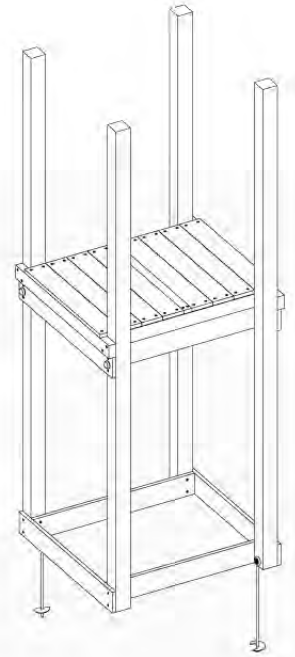

06 Playground Foundation

FD02

06-1

07 Base Tower

BT03

(194_100)

| | PartNo | PartName | QTY. |
|--------------------------|---------|----------------------------|------|
| Hardware Pack 100_600 | 001_406 | Stealth Screw 8x45 | 6 |
| | 002_220 | Gap Point Screw T25 - 5x45 | 72 |
| | 002_223 | Gap Point Screw T25 - 5x80 | 16 |
| Other | 007_001 | Ground-anchor | 2 |
| Hardware Pack 100_600 | 022_31x | bpc-base version 3 | 4 |
| | 022_84x | bpc cover | 4 |
| Wood | A220 | Post 70x70 L2200 | 4 |
| | C74 | Beam 740 mm | 4 |
| | D60 | Board 600 mm | 10 |
| | D74 | Board 740 mm | 8 |

Base Tower - P04 - BT03 - 18-12-2020 - v3.0

07-1

07-2

07-3

08 Extension Tower

ET01

(194_100)

| | PartNo | PartName | QTY. |
|--------------------------|---------|----------------------------|------|
| Hardware Pack 100_600 | 001_406 | Stealth Screw 8x45 | 4 |
| | 002_220 | Gap Point Screw T25 - 5x45 | 60 |
| | 002_223 | Gap Point Screw T25 - 5x80 | 12 |
| Other | 007_001 | Ground-anchor | 2 |
| Hardware Pack 100_600 | 022_31x | bpc-base version 3 | 2 |
| | 022_84x | bpc cover | 2 |
| Wood | A200 | Post 70x70 L2000 | 2 |
| | C74 | Beam 740 mm | 3 |
| | D60 | Board 600 mm | 9 |
| | D74 | Board 740 mm | 6 |

Extension Tower - P02 - ET01 - 18-12-2020 - v3.0

www.junglegym.com

08-1

08-2

08-3

09 Balustrade

BL01 - 1x

(194_101)