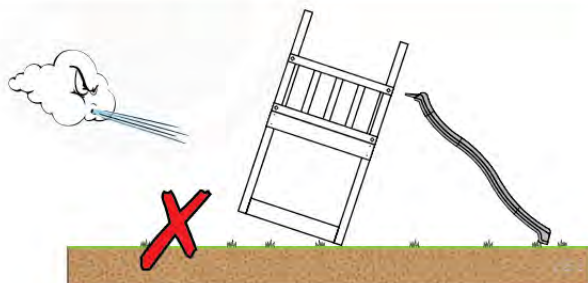

06 Playground Foundation

FD02

06-1

07 Base Tower

BT03

(194_100)

| | PartNo | PartName | QTY. |
|--------------------------|---------|----------------------------|------|
| Hardware Pack 100_600 | 001_406 | Stealth Screw 8x45 | 6 |
| | 002_220 | Gap Point Screw T25 - 5x45 | 72 |
| | 002_223 | Gap Point Screw T25 - 5x80 | 16 |
| Other | 007_001 | Ground-anchor | 2 |
| Hardware Pack 100_600 | 022_31x | bpc-base version 3 | 4 |
| | 022_84x | bpc cover | 4 |
| Wood | A220 | Post 70x70 L2200 | 4 |
| | C74 | Beam 740 mm | 4 |
| | D60 | Board 600 mm | 10 |
| | D74 | Board 740 mm | 8 |