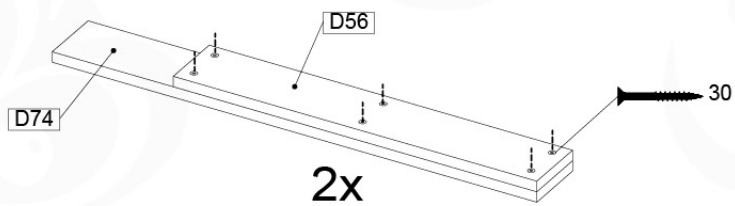

13-1

Roof Canvas - P05 - 29-9-2021 - v4