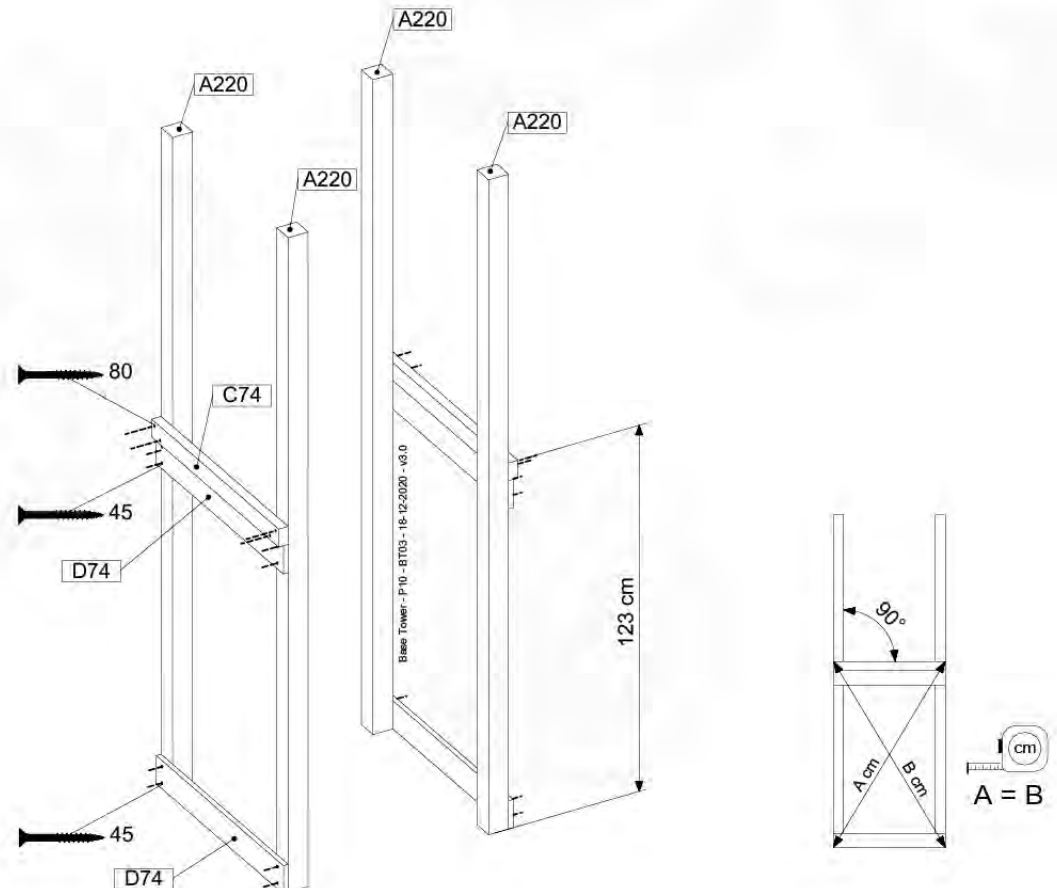

06 Playground Foundation

FD02

06-1

07 Base Tower

BT03

(194_100)

| | PartNo | PartName | QTY. |
|--------------------------|---------|----------------------------|------|
| Hardware Pack 100_600 | 001_406 | Stealth Screw 8x45 | 6 |
| | 002_220 | Gap Point Screw T25 - 5x45 | 72 |
| | 002_223 | Gap Point Screw T25 - 5x80 | 16 |
| Other | 007_001 | Ground-anchor | 2 |
| Hardware Pack 100_600 | 022_31x | bpc-base version 3 | 4 |
| | 022_84x | bpc cover | 4 |
| Wood | A220 | Post 70x70 L2200 | 4 |
| | C74 | Beam 740 mm | 4 |
| | D60 | Board 600 mm | 10 |
| | D74 | Board 740 mm | 8 |

Base Tower - P04 - BT03 - 18-12-2020 - v3.0

07-1

07-2

07-3

08 Extension Tower

ET01

(194_100)

| | PartNo | PartName | QTY. |
|--------------------------|---------|----------------------------|------|
| Hardware Pack 100_600 | 001_406 | Stealth Screw 8x45 | 4 |
| | 002_220 | Gap Point Screw T25 - 5x45 | 60 |
| | 002_223 | Gap Point Screw T25 - 5x80 | 12 |
| Other | 007_001 | Ground-anchor | 2 |
| Hardware Pack 100_600 | 022_31x | bpc-base version 3 | 2 |
| | 022_84x | bpc cover | 2 |
| Wood | A200 | Post 70x70 L2000 | 2 |
| | C74 | Beam 740 mm | 3 |
| | D60 | Board 600 mm | 9 |
| | D74 | Board 740 mm | 6 |