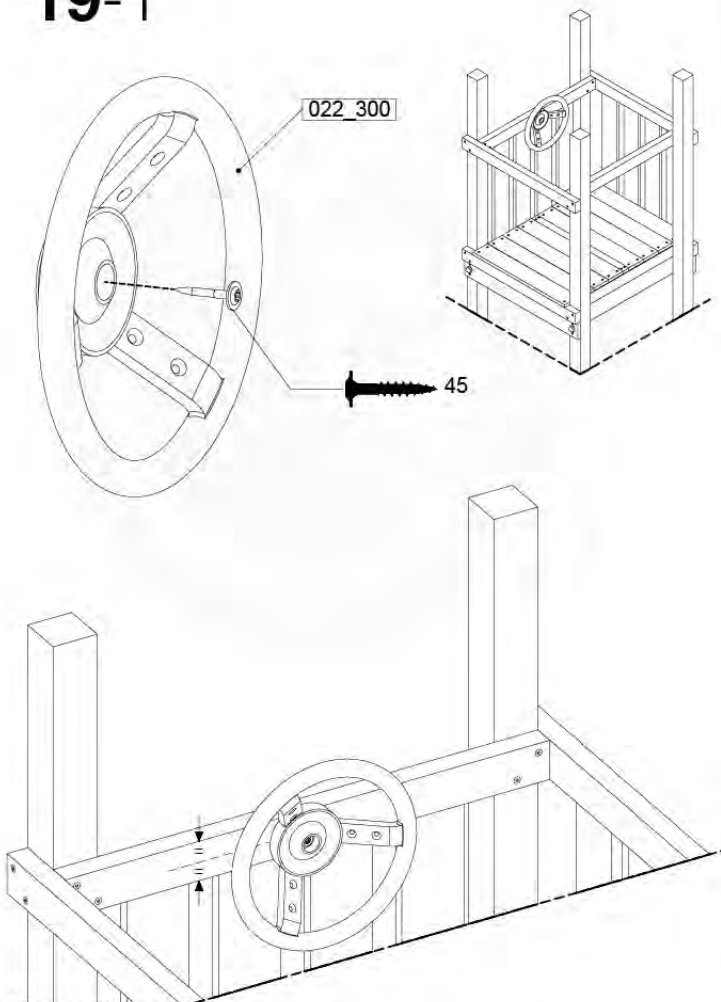

19 Accessories

AC01

(194_119)

	PartNo	PartName	QTY.
Hardware Pack 100_617	001_406	Stealth Screw 8x45	1
	002_041	Dome head screw 4.5 x 20 mm	3
	002_042	Dome head screw 3.5 x 13mm	4
	002_219	Gap Point Screw T25 - 5x30	2
Other	022_300	Steering Wheel	1
	022_800	Rail P/T 105	1
	022_910	Sandpad	1
	103_901	Logo ID Plate	1
	104_107	Tool Set Climbing Units	1
	120_024	Tower Flag	1
	122_302	Telescope	1

Accessory set - P02 - 28-9-2021 - V4

19-1