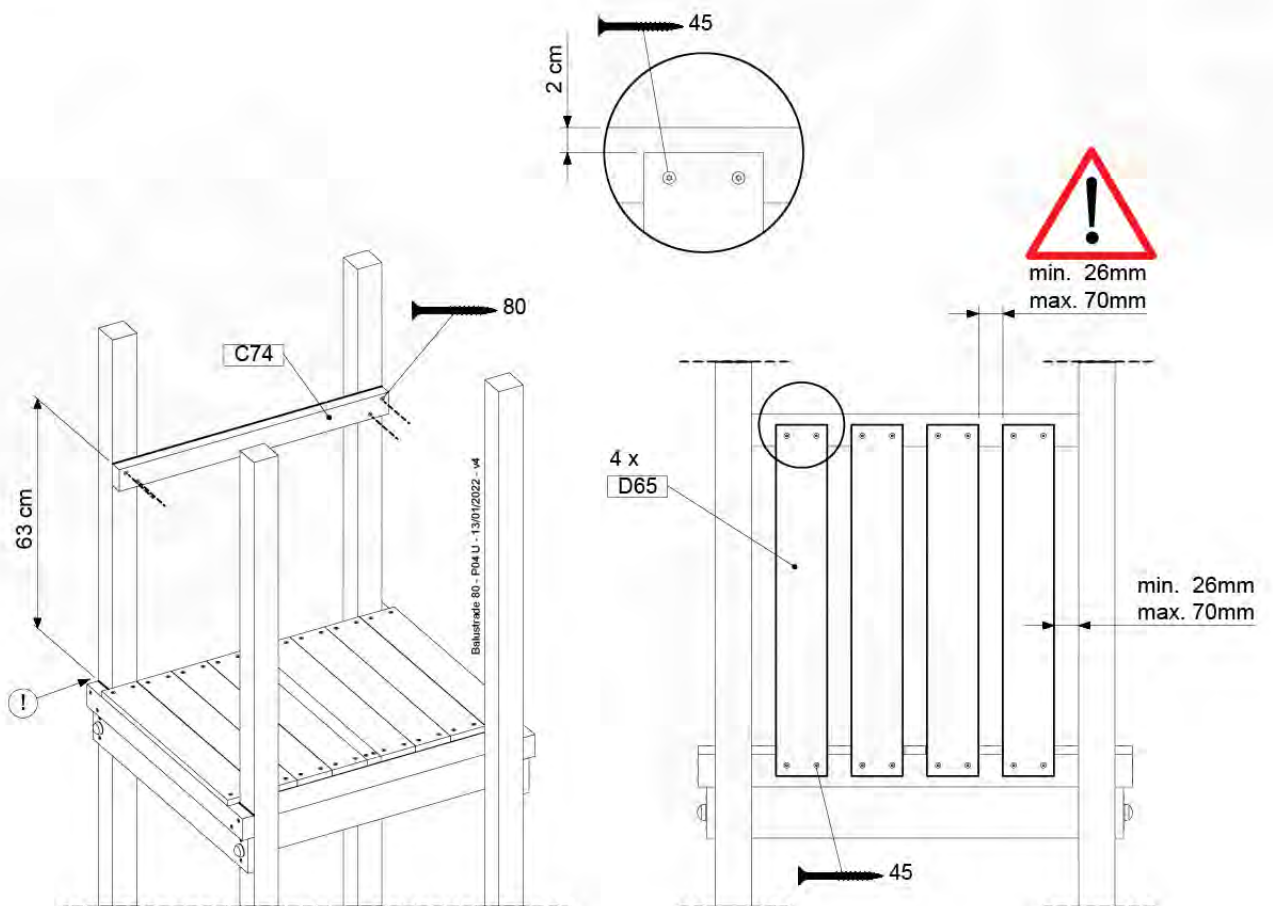

09 Balustrade

BL01 - 1x

(194_101)

	PartNo	PartName	QTY.
Hardware Pack 100_601	002_220	Gap Point Screw T25 - 5x45	16
	002_223	Gap Point Screw T25 - 5x80	4
Timber	C74	Beam 740 mm	1
	D65	Board 650 mm	4

Balustrade 80 - P02 U - 13/01/2022 - v4

09-1