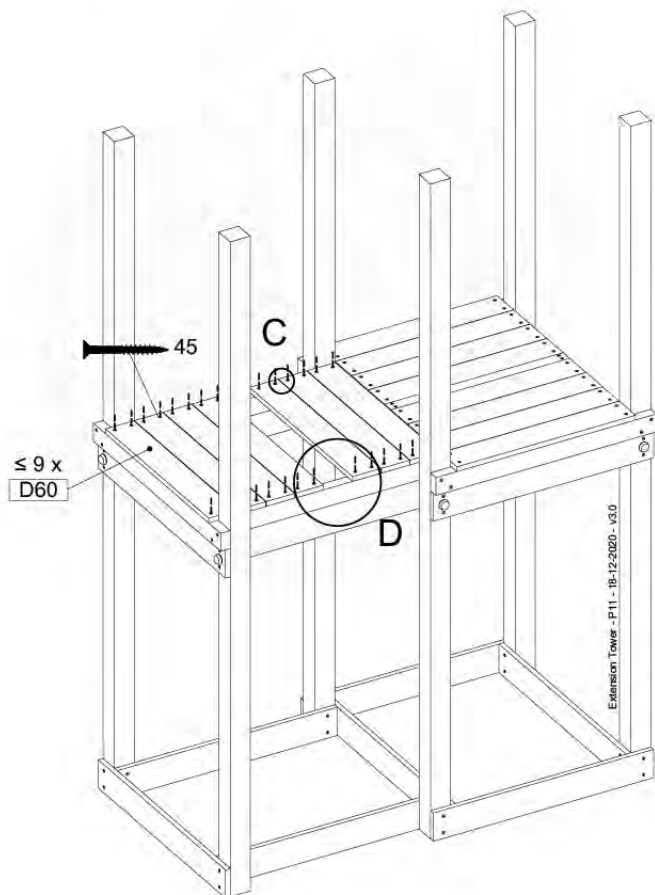

Base Tower - P04 - BT03 - 18-12-2020 - v3.0

07-1

07-2

07-3

08 Extension Tower

ET01

(194_100)

| | PartNo | PartName | QTY. |
|--------------------------|---------|----------------------------|------|
| Hardware Pack 100_600 | 001_406 | Stealth Screw 8x45 | 4 |
| | 002_220 | Gap Point Screw T25 - 5x45 | 60 |
| | 002_223 | Gap Point Screw T25 - 5x80 | 12 |
| Other | 007_001 | Ground-anchor | 2 |
| Hardware Pack 100_600 | 022_31x | bpc-base version 3 | 2 |
| | 022_84x | bpc cover | 2 |
| Wood | A200 | Post 70x70 L2000 | 2 |
| | C74 | Beam 740 mm | 3 |
| | D60 | Board 600 mm | 9 |
| | D74 | Board 740 mm | 6 |

Extension Tower - P02 - ET01 - 18-12-2020 - v3.0

www.junglegym.com

08-1

08-2

08-3

09 Balustrade

BL01 - 1x

(194_101)