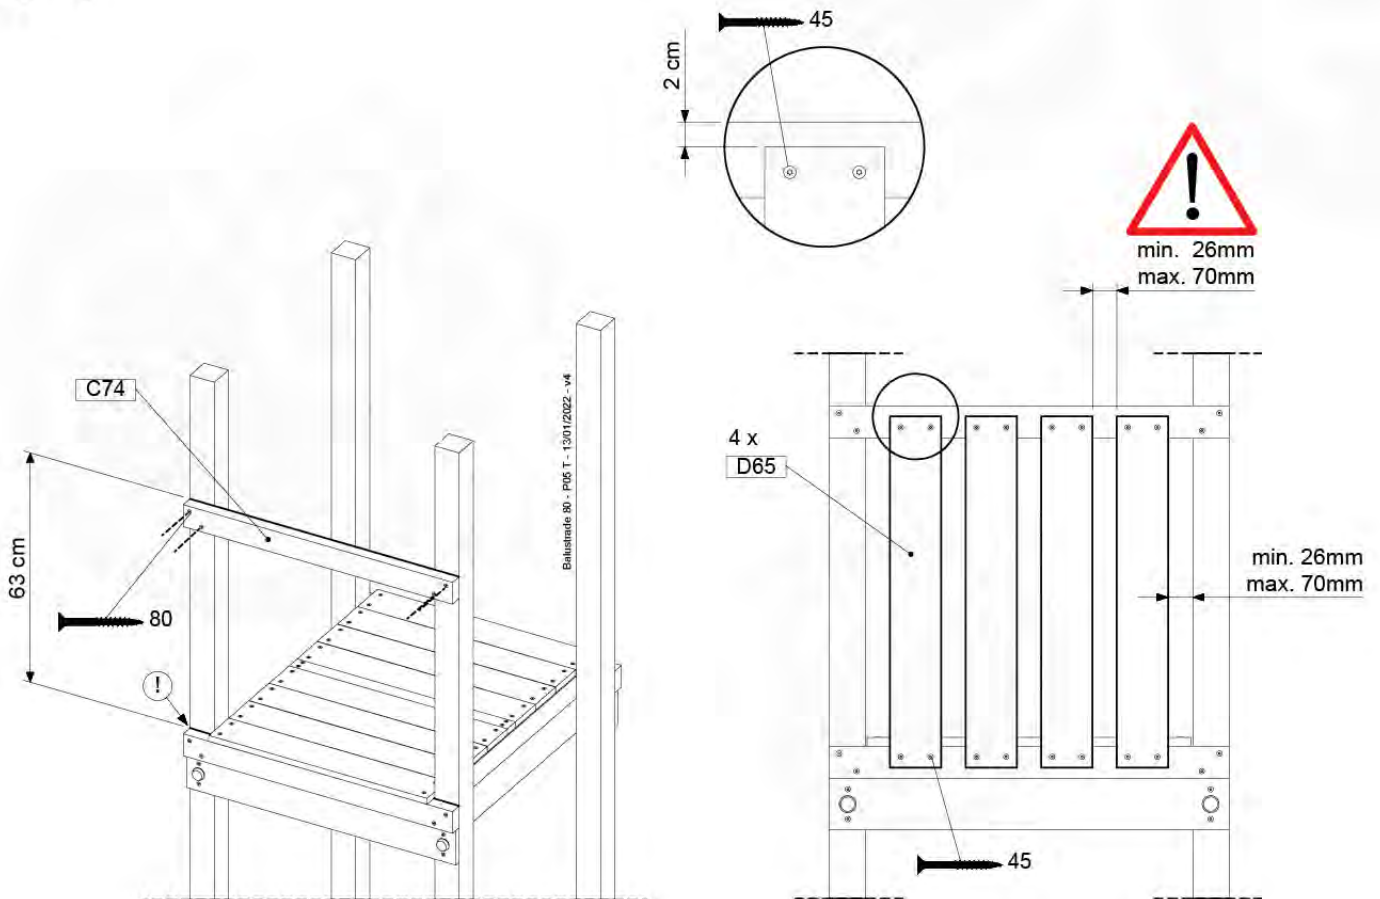

10 Balustrade

BL02 - 2x

(194_101)

	PartNo	PartName	QTY.
Hardware Pack 100_601	002_220	Gap Point Screw T25 - 5x45	16
	002_223	Gap Point Screw T25 - 5x80	4
Timber	C74	Beam 740 mm	1
	D65	Board 650 mm	4

Balustrade 80 - P03 T - 1301/2022 - v4

10-1