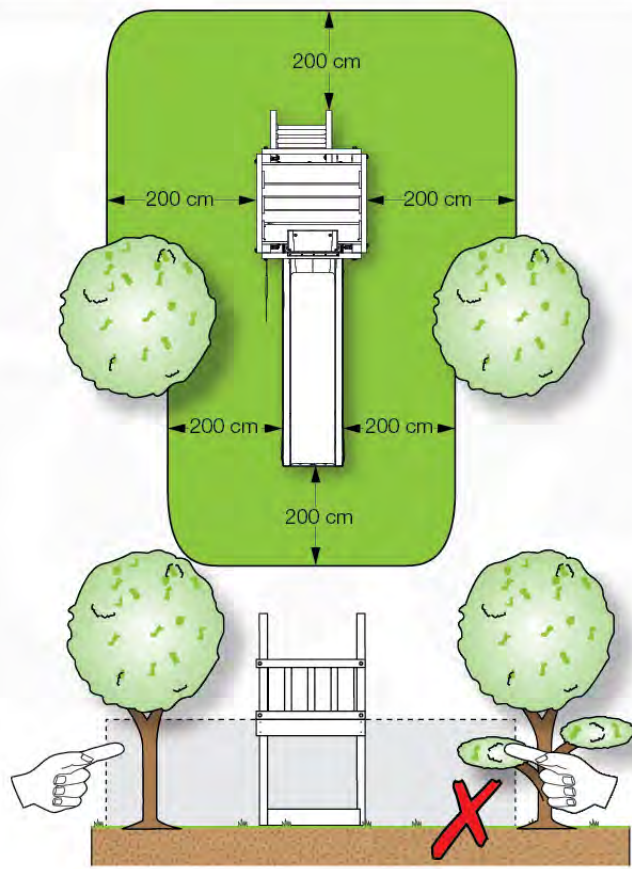

05 Safe Playground

05-1

05-2

05-3

05-4

05-5