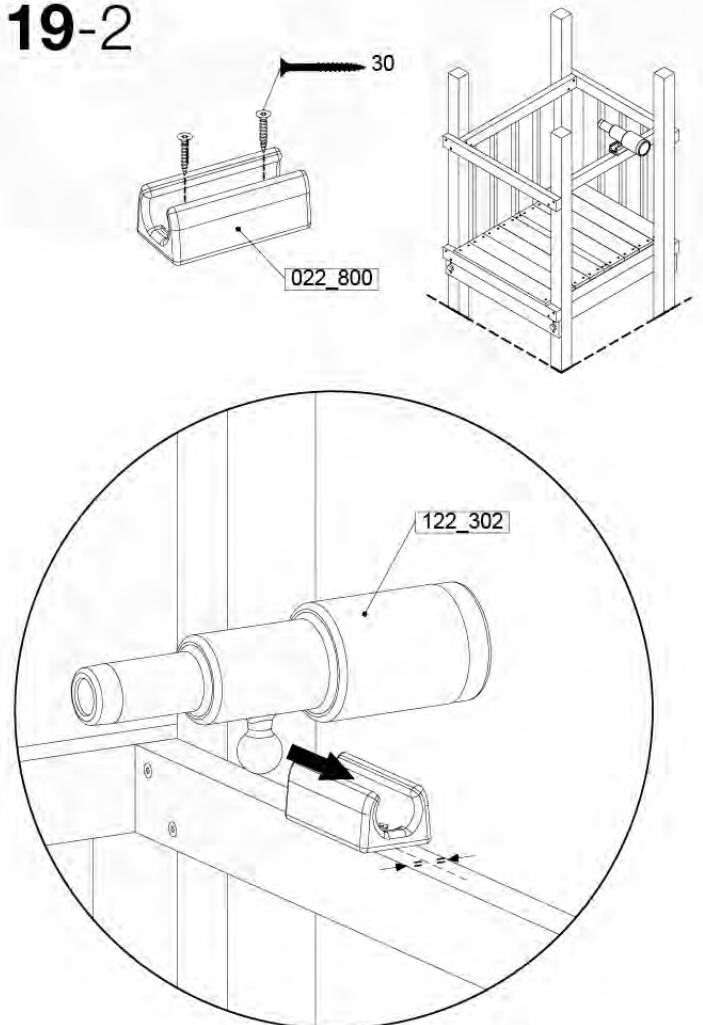

19-2

Accessory set - P03 - 28-9-2021 - V4