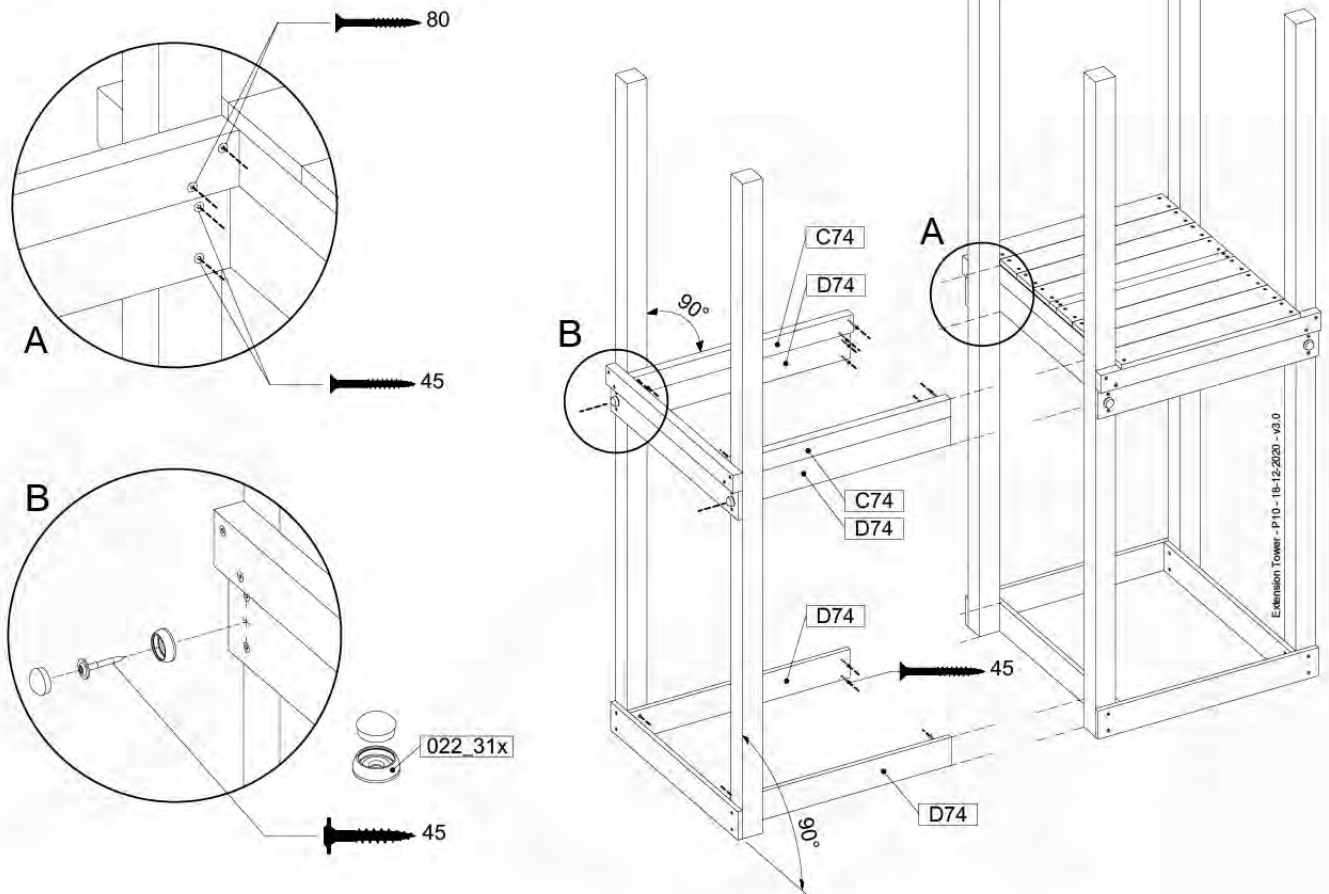

Base Tower - P04 - BT03 - 18-12-2020 - v3.0

07-1

07-2

07-3

08 Extension Tower

ET01

(194_100)

| | PartNo | PartName | QTY. |
|--------------------------|---------|----------------------------|------|
| Hardware Pack 100_600 | 001_406 | Stealth Screw 8x45 | 4 |
| | 002_220 | Gap Point Screw T25 - 5x45 | 60 |
| | 002_223 | Gap Point Screw T25 - 5x80 | 12 |
| Other | 007_001 | Ground-anchor | 2 |
| Hardware Pack 100_600 | 022_31x | bpc-base version 3 | 2 |
| | 022_84x | bpc cover | 2 |
| Wood | A200 | Post 70x70 L2000 | 2 |
| | C74 | Beam 740 mm | 3 |
| | D60 | Board 600 mm | 9 |
| | D74 | Board 740 mm | 6 |

Extension Tower - P02 - ET01 - 18-12-2020 - v3.0

www.junglegym.com

08-1

08-2

08-3

09 Balustrade

BL01 - 1x

(194_101)