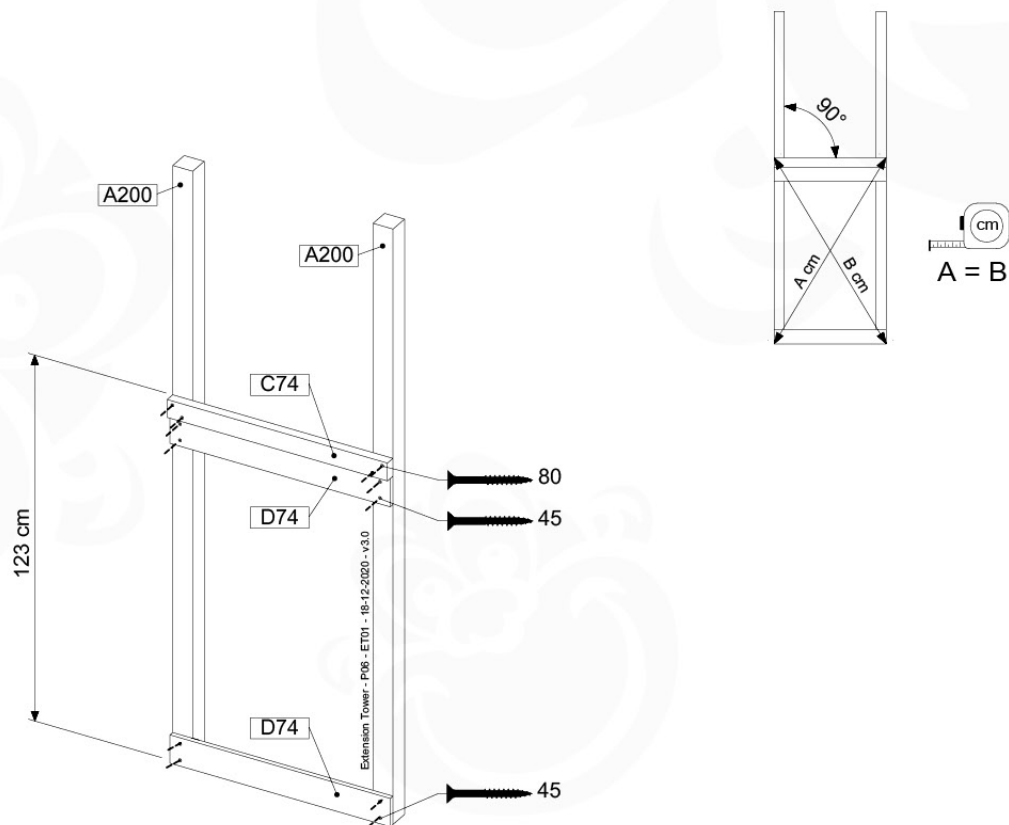

08 Extension Tower

ET01

(194_100)

	PartNo	PartName	QTY.
Hardware Pack 100_600	001_406	Stealth Screw 8x45	4
	002_220	Gap Point Screw T25 - 5x45	60
	002_223	Gap Point Screw T25 - 5x80	12
Other	007_001	Ground-anchor	2
Hardware Pack 100_600	022_31x	bpc-base version 3	2
	022_84x	bpc cover	2
Wood	A200	Post 70x70 L2000	2
	C74	Beam 740 mm	3
	D60	Board 600 mm	9
	D74	Board 740 mm	6

Extension Tower - P02 - ET01 - 18-12-2020 - v3.0

www.junglegym.com

08-1