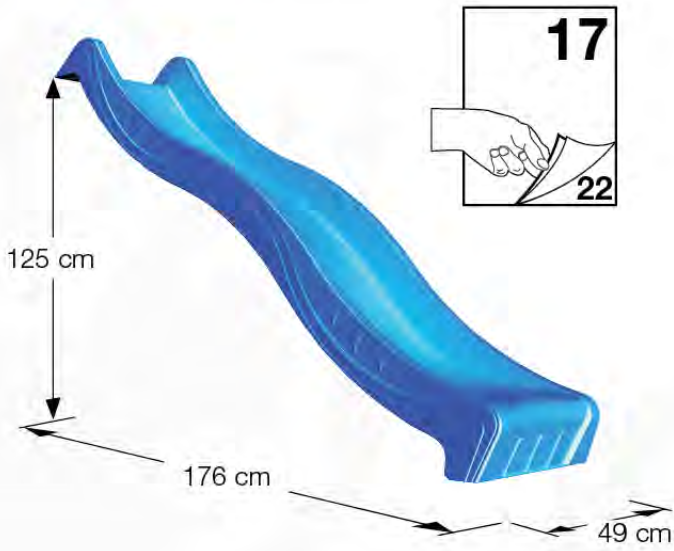

16 Add-on

Wavy Star Slide XL

- 324_100 Yellow
- 324_200 Blue
- 324_300 Green
- 324_400 Red
- 324_500 Fuchsia
- 324_600 Dark Green