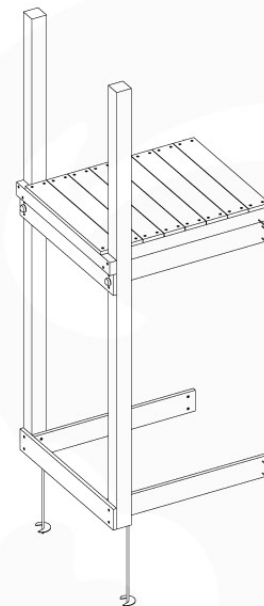

06 Playground Foundation

FD02

06-1

07 Base Tower

BT03

(194_100)

| | PartNo | PartName | QTY. |
|--------------------------|---------|----------------------------|------|
| Hardware Pack 100_600 | 001_406 | Stealth Screw 8x45 | 6 |
| | 002_220 | Gap Point Screw T25 - 5x45 | 72 |
| | 002_223 | Gap Point Screw T25 - 5x80 | 16 |
| Other | 007_001 | Ground-anchor | 2 |
| Hardware Pack 100_600 | 022_31x | bpc-base version 3 | 4 |
| | 022_84x | bpc cover | 4 |
| Wood | A220 | Post 70x70 L2200 | 4 |
| | C74 | Beam 740 mm | 4 |
| | D60 | Board 600 mm | 10 |
| | D74 | Board 740 mm | 8 |

Base Tower - P04 - BT03 - 18-12-2020 - v3.0

07-1

07-2

07-3

08 Extension Tower

ET01

(194_100)

| | PartNo | PartName | QTY. |
|--------------------------|---------|----------------------------|------|
| Hardware Pack 100_600 | 001_406 | Stealth Screw 8x45 | 4 |
| | 002_220 | Gap Point Screw T25 - 5x45 | 60 |
| | 002_223 | Gap Point Screw T25 - 5x80 | 12 |
| Other | 007_001 | Ground-anchor | 2 |
| Hardware Pack 100_600 | 022_31x | bpc-base version 3 | 2 |
| | 022_84x | bpc cover | 2 |
| Wood | A200 | Post 70x70 L2000 | 2 |
| | C74 | Beam 740 mm | 3 |
| | D60 | Board 600 mm | 9 |
| | D74 | Board 740 mm | 6 |

Extension Tower - P02 - ET01 - 18-12-2020 - v3.0

www.junglegym.com

08-1

08-2

08-3

09 Balustrade

BL01 - 1x

(194_101)

Balustrade 80 - P02 U - 13/01/2022 - v4

09-1

10 Balustrade

BL02 - 2x

(194_101)

| | PartNo | PartName | QTY. |
|--------------------------|---------|----------------------------|------|
| Hardware Pack 100_601 | 002_220 | Gap Point Screw T25 - 5x45 | 16 |
| | 002_223 | Gap Point Screw T25 - 5x80 | 4 |
| Timber | C74 | Beam 740 mm | 1 |
| | D65 | Board 650 mm | 4 |