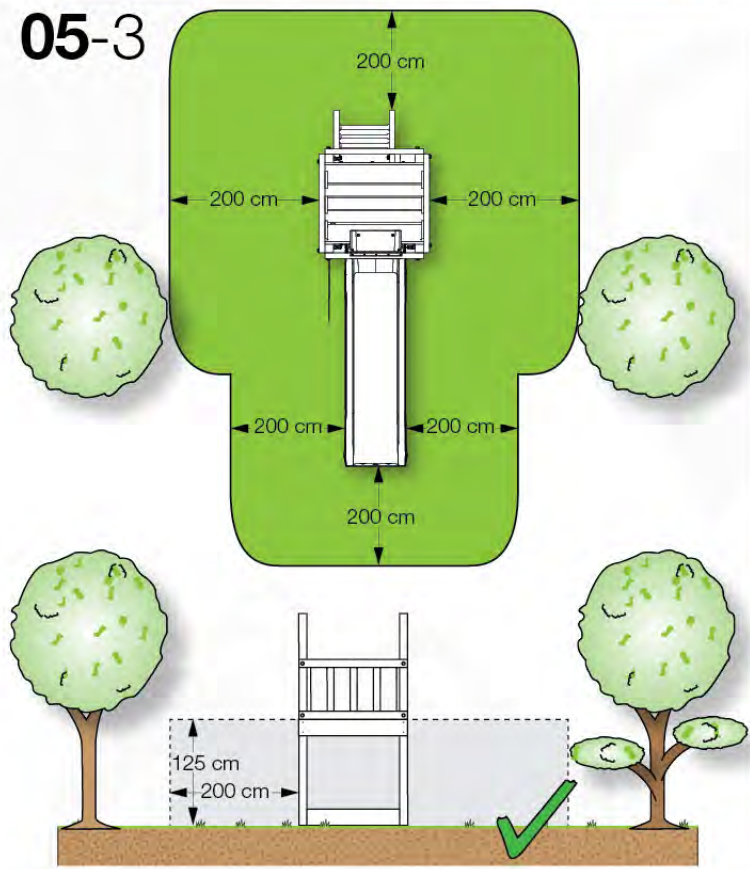

05 Safe Playground

05-1

05-2

05-3

05-4

05-5