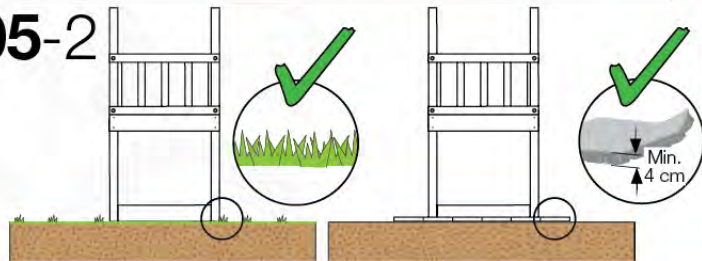

05 Safe Playground

05-1

05-2

05-3

05-4

05-5