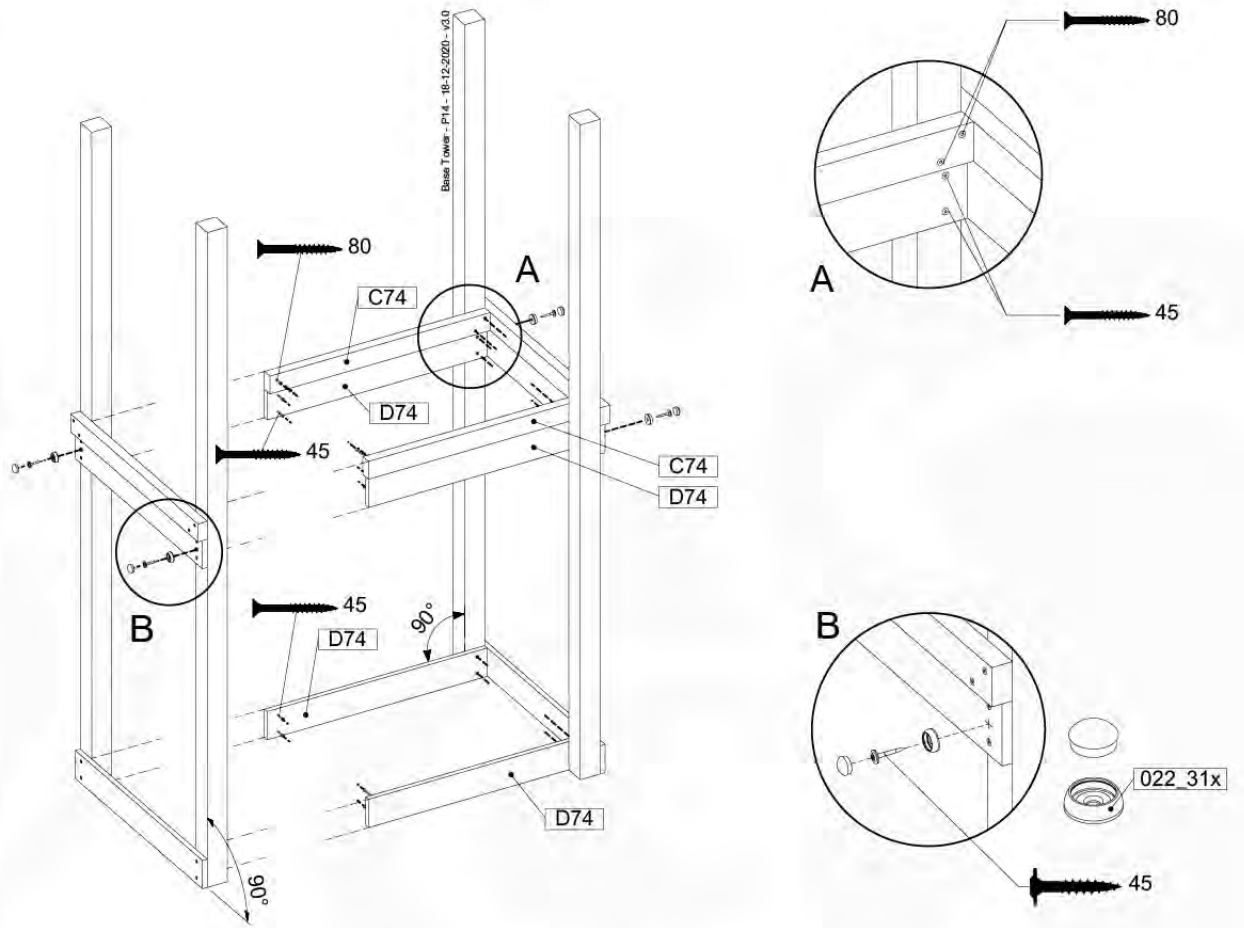

06 Playground Foundation

FD02

06-1

07 Base Tower

BT03

(194_100)

| | PartNo | PartName | QTY. |
|--------------------------|---------|----------------------------|------|
| Hardware Pack 100_600 | 001_406 | Stealth Screw 8x45 | 6 |
| | 002_220 | Gap Point Screw T25 - 5x45 | 72 |
| | 002_223 | Gap Point Screw T25 - 5x80 | 16 |
| Other | 007_001 | Ground-anchor | 2 |
| Hardware Pack 100_600 | 022_31x | bpc-base version 3 | 4 |
| | 022_84x | bpc cover | 4 |
| Wood | A220 | Post 70x70 L2200 | 4 |
| | C74 | Beam 740 mm | 4 |
| | D60 | Board 600 mm | 10 |
| | D74 | Board 740 mm | 8 |

Base Tower - P04 - BT03 - 18-12-2020 - v3.0

07-1

07-2

07-3

08 Extension Tower

ET01

(194_100)

| | PartNo | PartName | QTY. |
|--------------------------|---------|----------------------------|------|
| Hardware Pack 100_600 | 001_406 | Stealth Screw 8x45 | 4 |
| | 002_220 | Gap Point Screw T25 - 5x45 | 60 |
| | 002_223 | Gap Point Screw T25 - 5x80 | 12 |
| Other | 007_001 | Ground-anchor | 2 |
| Hardware Pack 100_600 | 022_31x | bpc-base version 3 | 2 |
| | 022_84x | bpc cover | 2 |
| Wood | A200 | Post 70x70 L2000 | 2 |
| | C74 | Beam 740 mm | 3 |
| | D60 | Board 600 mm | 9 |
| | D74 | Board 740 mm | 6 |