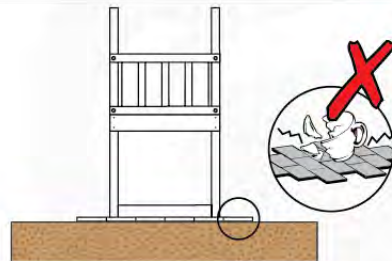

05 Safe Playground

05-1

05-2

05-3

05-4

05-5