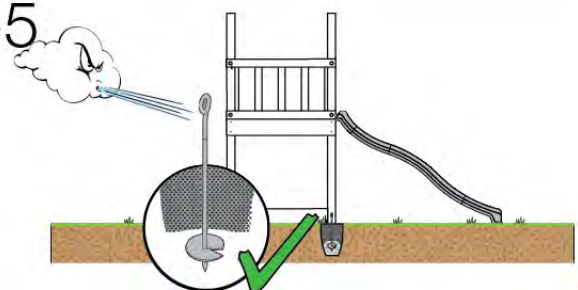

06 Playground Foundation

FD02

06-1

07 Base Tower

BT03

(194_100)

| | PartNo | PartName | QTY. |
|--------------------------|---------|----------------------------|------|
| Hardware Pack 100_600 | 001_406 | Stealth Screw 8x45 | 6 |
| | 002_220 | Gap Point Screw T25 - 5x45 | 72 |
| | 002_223 | Gap Point Screw T25 - 5x80 | 16 |
| Other | 007_001 | Ground-anchor | 2 |
| Hardware Pack 100_600 | 022_31x | bpc-base version 3 | 4 |
| | 022_84x | bpc cover | 4 |
| Wood | A220 | Post 70x70 L2200 | 4 |
| | C74 | Beam 740 mm | 4 |
| | D60 | Board 600 mm | 10 |
| | D74 | Board 740 mm | 8 |