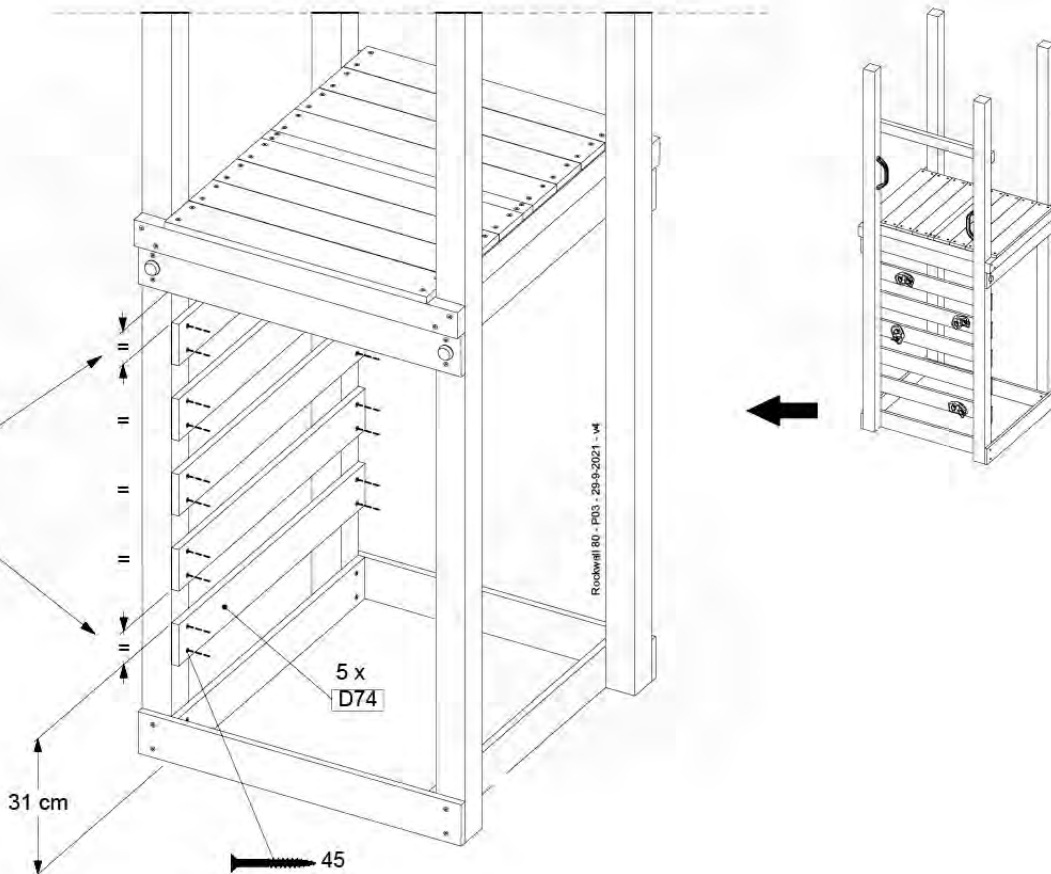

11-1

min. 2,6 cm
max. 8,8 cm