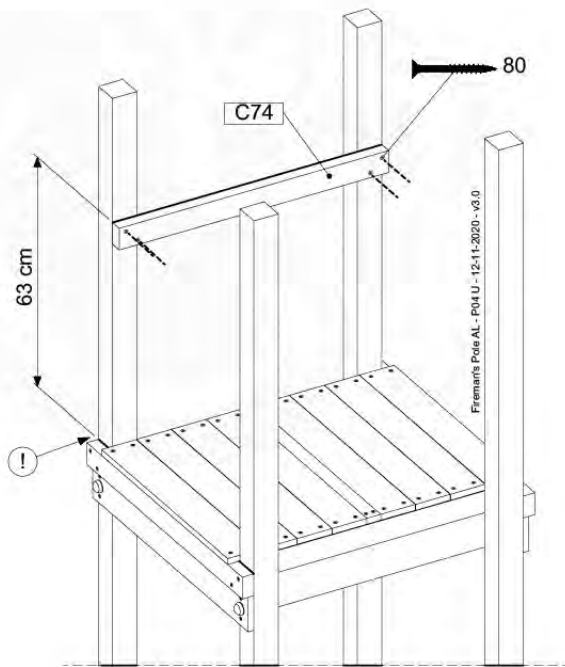

18 Firemans Pole

FP01

(201_275)

	PartNo	PartName	QTY.
Other	201_275	Fireman's Pole kit	1
Timber	C70	Beam 700 mm	1

DL_Fireman's Pole 70 - P02 UL - 6-4-2022 - v1

18-1