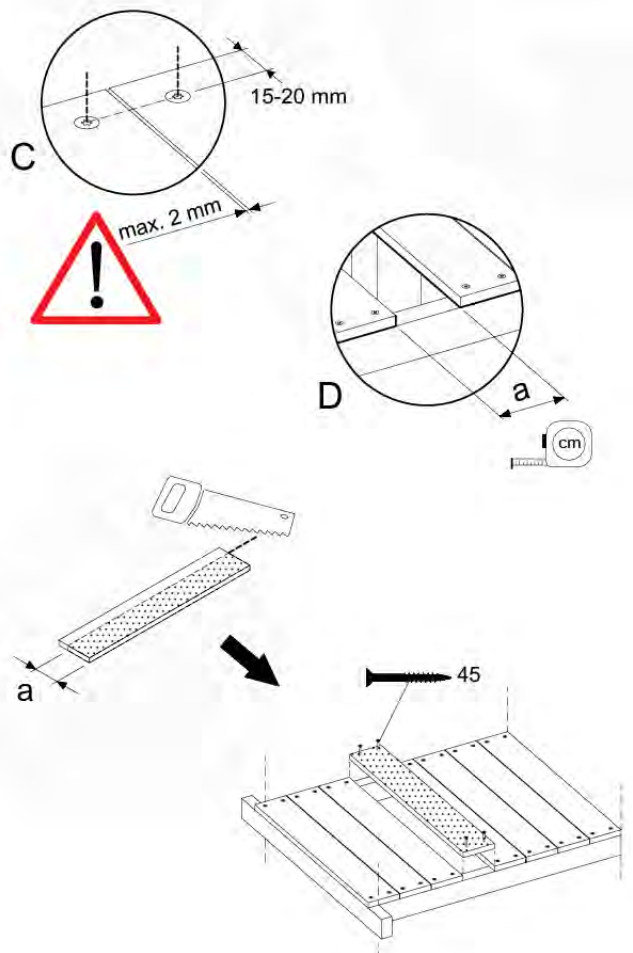

Base Tower - P04 - BT03 - 18-12-2020 - v3.0

07-1

07-2

07-3

08 Extension Tower

ET01

(194_100)

| | PartNo | PartName | QTY. |
|--------------------------|---------|----------------------------|------|
| Hardware Pack 100_600 | 001_406 | Stealth Screw 8x45 | 4 |
| | 002_220 | Gap Point Screw T25 - 5x45 | 60 |
| | 002_223 | Gap Point Screw T25 - 5x80 | 12 |
| Other | 007_001 | Ground-anchor | 2 |
| Hardware Pack 100_600 | 022_31x | bpc-base version 3 | 2 |
| | 022_84x | bpc cover | 2 |
| Wood | A200 | Post 70x70 L2000 | 2 |
| | C74 | Beam 740 mm | 3 |
| | D60 | Board 600 mm | 9 |
| | D74 | Board 740 mm | 6 |

Extension Tower - P02 - ET01 - 18-12-2020 - v3.0

www.junglegym.com

08-1

08-2

08-3

09 Balustrade

BL01 - 1x

(194_101)