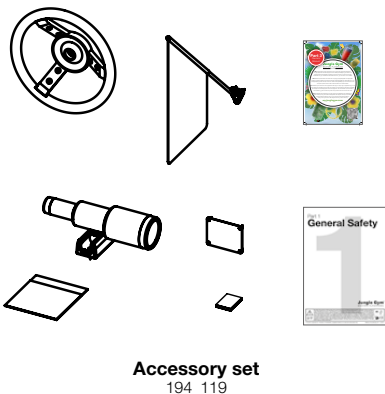

Construction Packages (Sub-Assembly)

Universal Packs (AC)

Accessory set
194_119