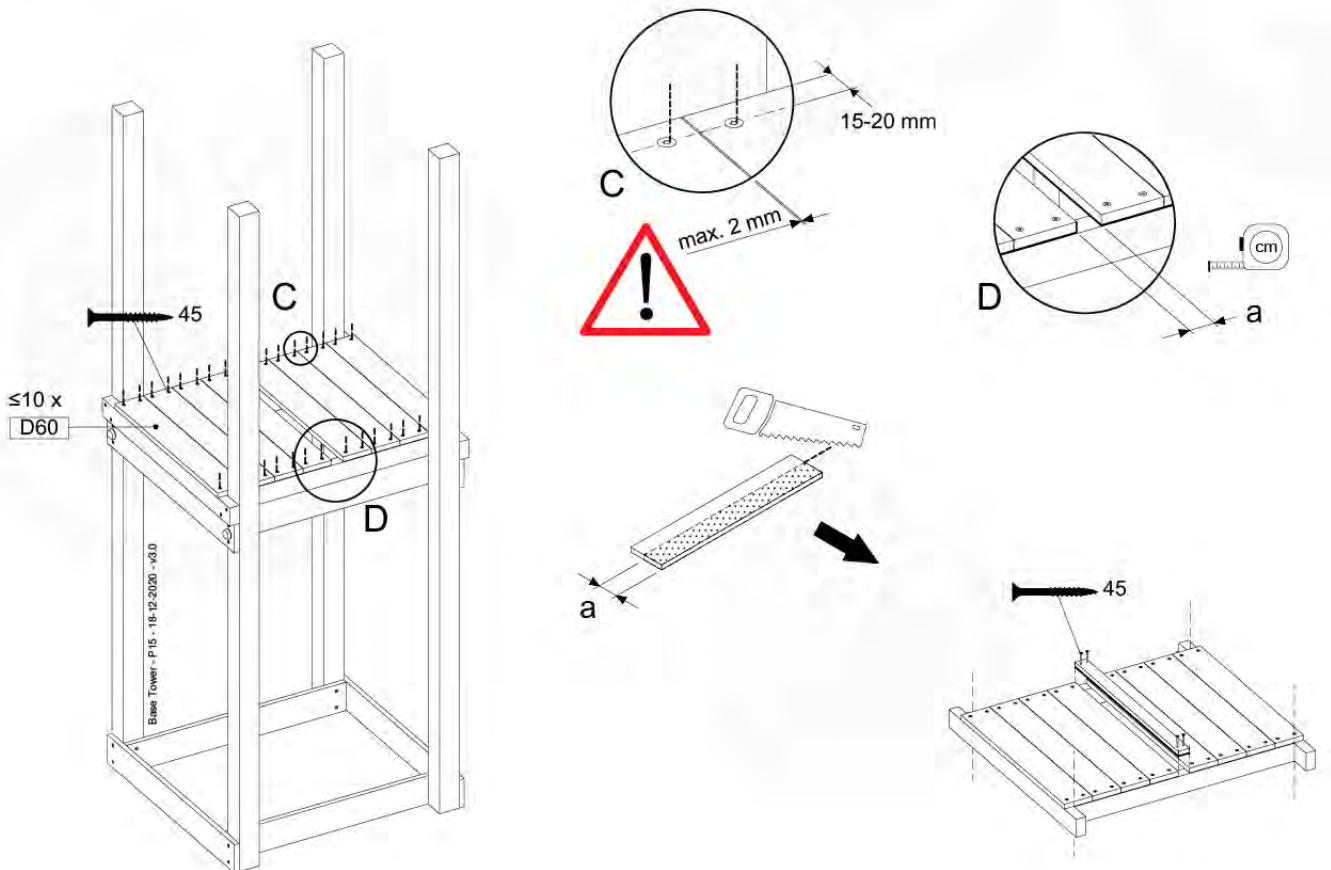

Base Tower - P04 - BT03 - 18-12-2020 - v3.0

07-1

07-2

07-3

08 Extension Tower

ET01

(194_100)

| | PartNo | PartName | QTY. |
|--------------------------|---------|----------------------------|------|
| Hardware Pack 100_600 | 001_406 | Stealth Screw 8x45 | 4 |
| | 002_220 | Gap Point Screw T25 - 5x45 | 60 |
| | 002_223 | Gap Point Screw T25 - 5x80 | 12 |
| Other | 007_001 | Ground-anchor | 2 |
| Hardware Pack 100_600 | 022_31x | bpc-base version 3 | 2 |
| | 022_84x | bpc cover | 2 |
| Wood | A200 | Post 70x70 L2000 | 2 |
| | C74 | Beam 740 mm | 3 |
| | D60 | Board 600 mm | 9 |
| | D74 | Board 740 mm | 6 |