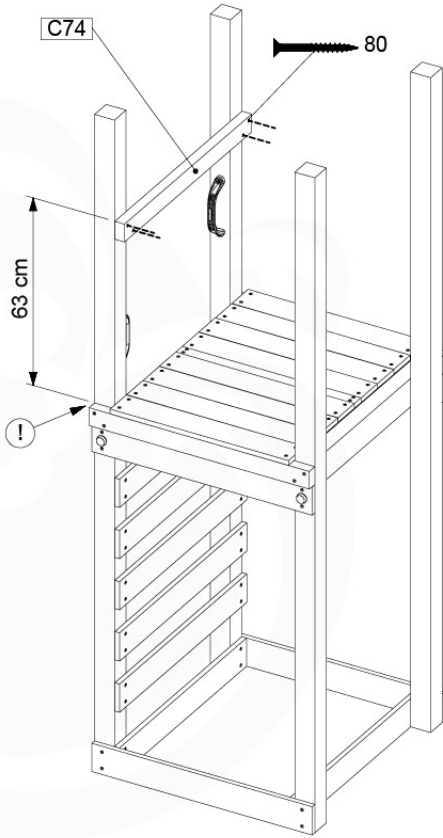

Balustrade 80 - P02 U - 13/01/2022 - v4

09-1

10 Balustrade

BL02 - 2x

(194_101)

| | PartNo | PartName | QTY. |
|--------------------------|---------|----------------------------|------|
| Hardware Pack 100_601 | 002_220 | Gap Point Screw T25 - 5x45 | 16 |
| | 002_223 | Gap Point Screw T25 - 5x80 | 4 |
| Timber | C74 | Beam 740 mm | 1 |
| | D65 | Board 650 mm | 4 |

Balustrade 80 - P03 T - 1301/2022 - v4

10-1

11 Rockwall

RW01

(194_105)

| | PartNo | PartName | QTY. |
|--------------------------|---------|-----------------------------|------|
| Hardware pack 100_604 | 001_102 | Washer Head Screw T40 M8x30 | 8 |
| | 002_220 | Gap Point Screw T25 - 5x45 | 24 |
| | 002_223 | Gap Point Screw T25 - 5x80 | 4 |
| | 003_010 | M8 spring lock washer | 8 |
| | 004_050 | M8 22mm Drive in Nut | 8 |
| Other | 022_50x | Climbing Rock | 4 |
| | 120_102 | Handgrip set (2x Complete) | 1 |
| Timber | C74 | Beam 740 mm | 1 |
| | D74 | Board 740 mm | 5 |

Rockwall 80 - P02 - 29-9-2021 - v4

11-1

min. 2,6 cm
max. 8,8 cm

11-2

11-3

12 2-Step Ladder

LA06

(194_102)

| | PartNo | PartName | QTY. |
|--------------------------|---------|----------------------------|------|
| Hardware Pack 100_602 | 001_406 | Stealth Screw 8x45 | 8 |
| | 002_220 | Gap Point Screw T25 - 5x45 | 4 |
| | 002_223 | Gap Point Screw T25 - 5x80 | 5 |
| Other | 022_53x | Ladder/ Rope Rung 30cm | 4 |
| | 022_84x | bpc cover | 8 |
| | 120_102 | Handgrip set (2x Complete) | 1 |
| Timber | A123 | Post 70x70 L1230 | 1 |
| | C74 | Beam 740 mm | 1 |