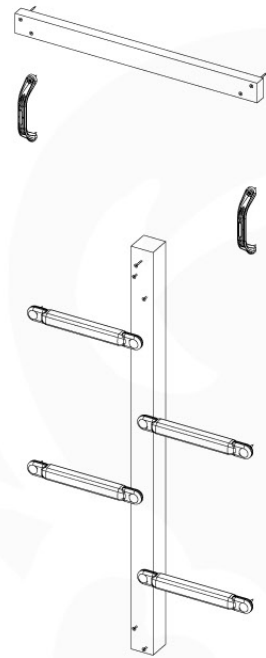

12 2-Step Ladder

LA06

(194_102)

	PartNo	PartName	QTY.
Hardware Pack 100_602	001_406	Stealth Screw 8x45	8
	002_220	Gap Point Screw T25 - 5x45	4
	002_223	Gap Point Screw T25 - 5x80	5
Other	022_53x	Ladder/ Rope Rung 30cm	4
	022_84x	bpc cover	8
	120_102	Handgrip set (2x Complete)	1
Timber	A123	Post 70x70 L1230	1
	C74	Beam 740 mm	1

TwoStepLadder - P02 - 25/02/2022 - v4