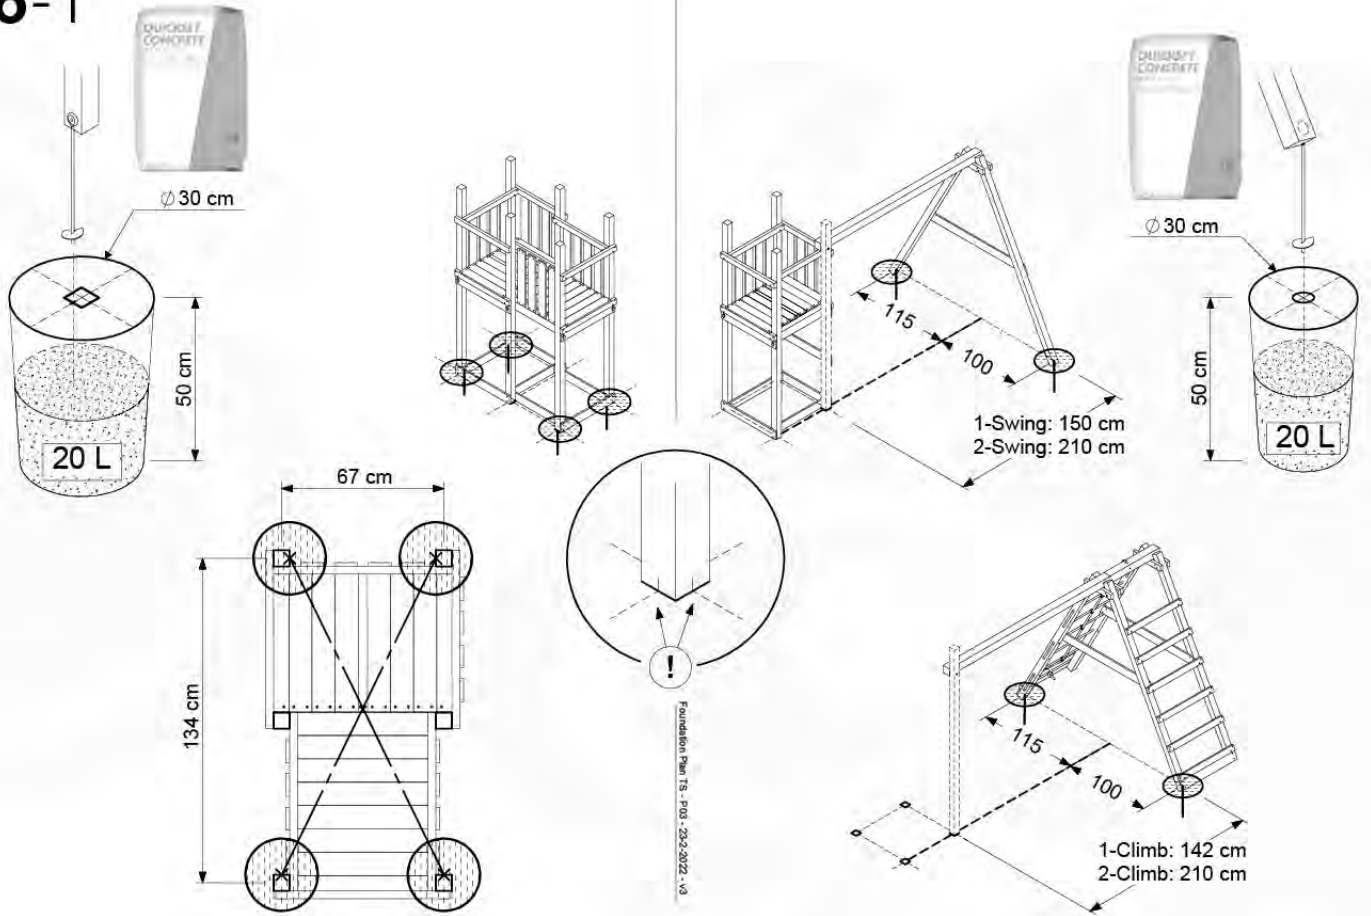

06 Playground Foundation

FD02

06-1

07 Base Tower

BT03

(194_100)

| | PartNo | PartName | QTY. |
|--------------------------|---------|----------------------------|------|
| Hardware Pack 100_600 | 001_406 | Stealth Screw 8x45 | 6 |
| | 002_220 | Gap Point Screw T25 - 5x45 | 72 |
| | 002_223 | Gap Point Screw T25 - 5x80 | 16 |
| Other | 007_001 | Ground-anchor | 2 |
| Hardware Pack 100_600 | 022_31x | bpc-base version 3 | 4 |
| | 022_84x | bpc cover | 4 |
| Wood | A220 | Post 70x70 L2200 | 4 |
| | C74 | Beam 740 mm | 4 |
| | D60 | Board 600 mm | 10 |
| | D74 | Board 740 mm | 8 |

Base Tower - P04 - BT03 - 18-12-2020 - v3.0

07-1

07-2

07-3

08 Extension Tower

ET01

(194_100)

| | PartNo | PartName | QTY. |
|--------------------------|---------|----------------------------|------|
| Hardware Pack 100_600 | 001_406 | Stealth Screw 8x45 | 4 |
| | 002_220 | Gap Point Screw T25 - 5x45 | 60 |
| | 002_223 | Gap Point Screw T25 - 5x80 | 12 |
| Other | 007_001 | Ground-anchor | 2 |
| Hardware Pack 100_600 | 022_31x | bpc-base version 3 | 2 |
| | 022_84x | bpc cover | 2 |
| Wood | A200 | Post 70x70 L2000 | 2 |
| | C74 | Beam 740 mm | 3 |
| | D60 | Board 600 mm | 9 |
| | D74 | Board 740 mm | 6 |