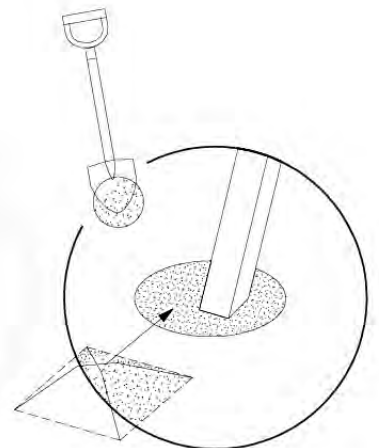

07 -1

07 -2

20 L / 40 kg

24h

3