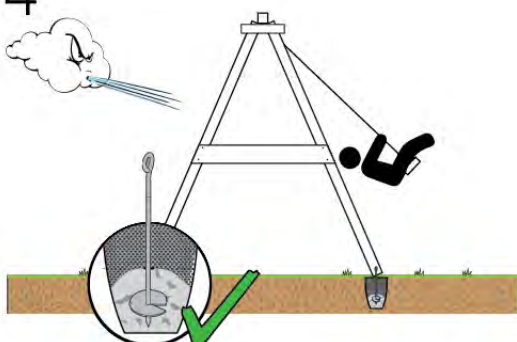

05 Safe Playground Planning

05-1

05-2

05-3

05-4