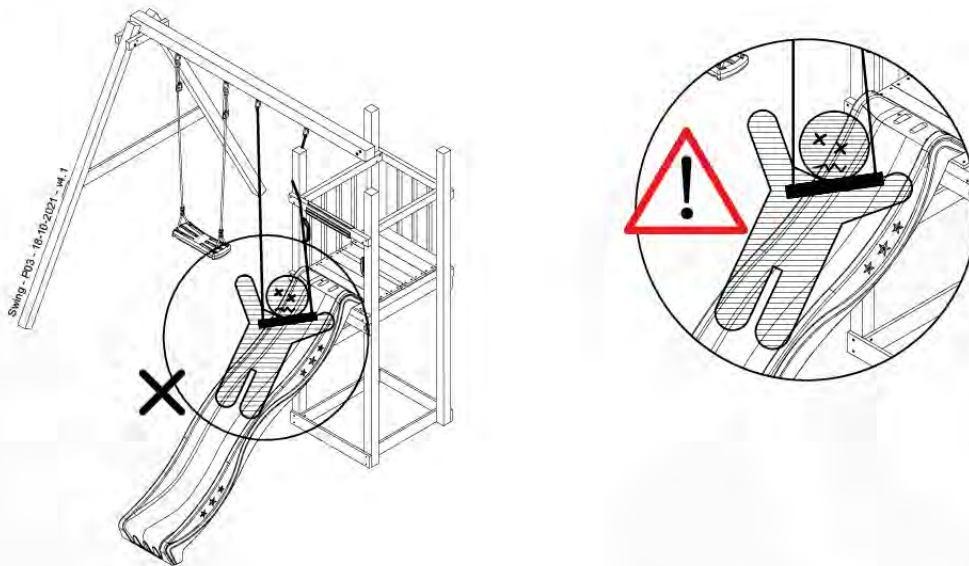

05-6

	PartNo	PartName	QTY.
Hardware Pack	001_406	Stealth Screw 8x45	4
	001_417	Stealth Screw 8x80	4
	001_422	Stealth Screw 8x137	3
	002_220	Gap Point Screw T25 - 5x45	12
	002_223	Gap Point Screw T25 - 5x80	6
Other	005_528	Swing Beam Bracket 7x7	1
	005_529	Swing Beam Bracket 9x9	1
	007_001	Ground-anchor	2
Hardware Pack	022_31x	bpc-base version 3	2
	022_84x	bpc cover	2
	023_031	Finishing Washer GPS 5.0	2
Other	101_003	Swing hook with Carabiner	4