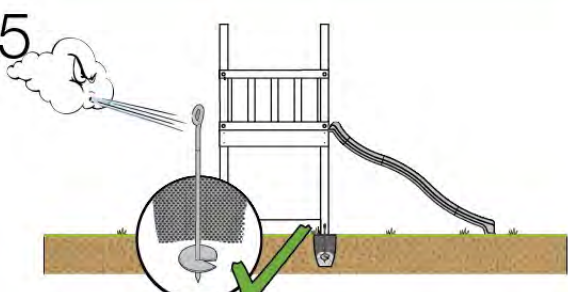

06 Playground Foundation

FD11

07 Base Tower

BT20

	PartNo	PartName	QTY.
Hardware pack	001_406	Stealth Screw 8x45	6
	001_417	Stealth Screw 8x80	4
	002_220	Gap Point Screw T25 - 5x45	135
	002_223	Gap Point Screw T25 - 5x80	40
Other	007_001	Ground-anchor	2
	022_31x	bpc-base version 3	8
	022_84x	bpc cover	8
Timber	B270	Post 90x90 L2700	4
	C141	Beam 1410 mm	10
	D123	Board 1230 mm	17
	D141	Board 1410 mm	12