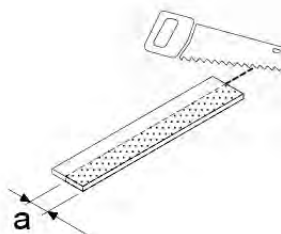

06 Playground Foundation

FD11

07 Base Tower

BT20

	PartNo	PartName	QTY.
Hardware pack	001_406	Stealth Screw 8x45	6
	001_417	Stealth Screw 8x80	4
	002_220	Gap Point Screw T25 - 5x45	135
	002_223	Gap Point Screw T25 - 5x80	40
Other	007_001	Ground-anchor	2
	022_31x	bpc-base version 3	8
	022_84x	bpc cover	8
Timber	B270	Post 90x90 L2700	4
	C141	Beam 1410 mm	10
	D123	Board 1230 mm	17
	D141	Board 1410 mm	12

DL 145 Base Tower BT20 - P02 BT20 - 17-11-2021 - v1.0

07-1

07-2

DL 145 Base Tower BT20 - P04 BT20 - 17-11-2021 - v1.0

07-3

DL 145 Base Tower BT20 - P05 BT20 - 17-11-2021 - v1.0

07-4

DL 145 Base Tower BT20 - P06 BT20 - 17-11-2021 - v1.0

08 Extended Tower ET27

	PartNo	PartName	QTY.
Hardware pack	001_406	Stealth Screw 8x45	4
	001_417	Stealth Screw 8x80	2
	002_220	Gap Point Screw T25 - 5x45	90
	002_223	Gap Point Screw T25 - 5x80	20
Other	007_001	Ground-anchor	2
	022_31x	bpc-base version 3	4
	022_84x	bpc cover	4
Timber	B220	Post 90x90 L2200	2
	C74	Beam 740 mm	4
	C141	Beam 1410 mm	1
	D74	Board 740 mm	6
	D123	Board 1230 mm	9
	D141	Board 1410 mm	3