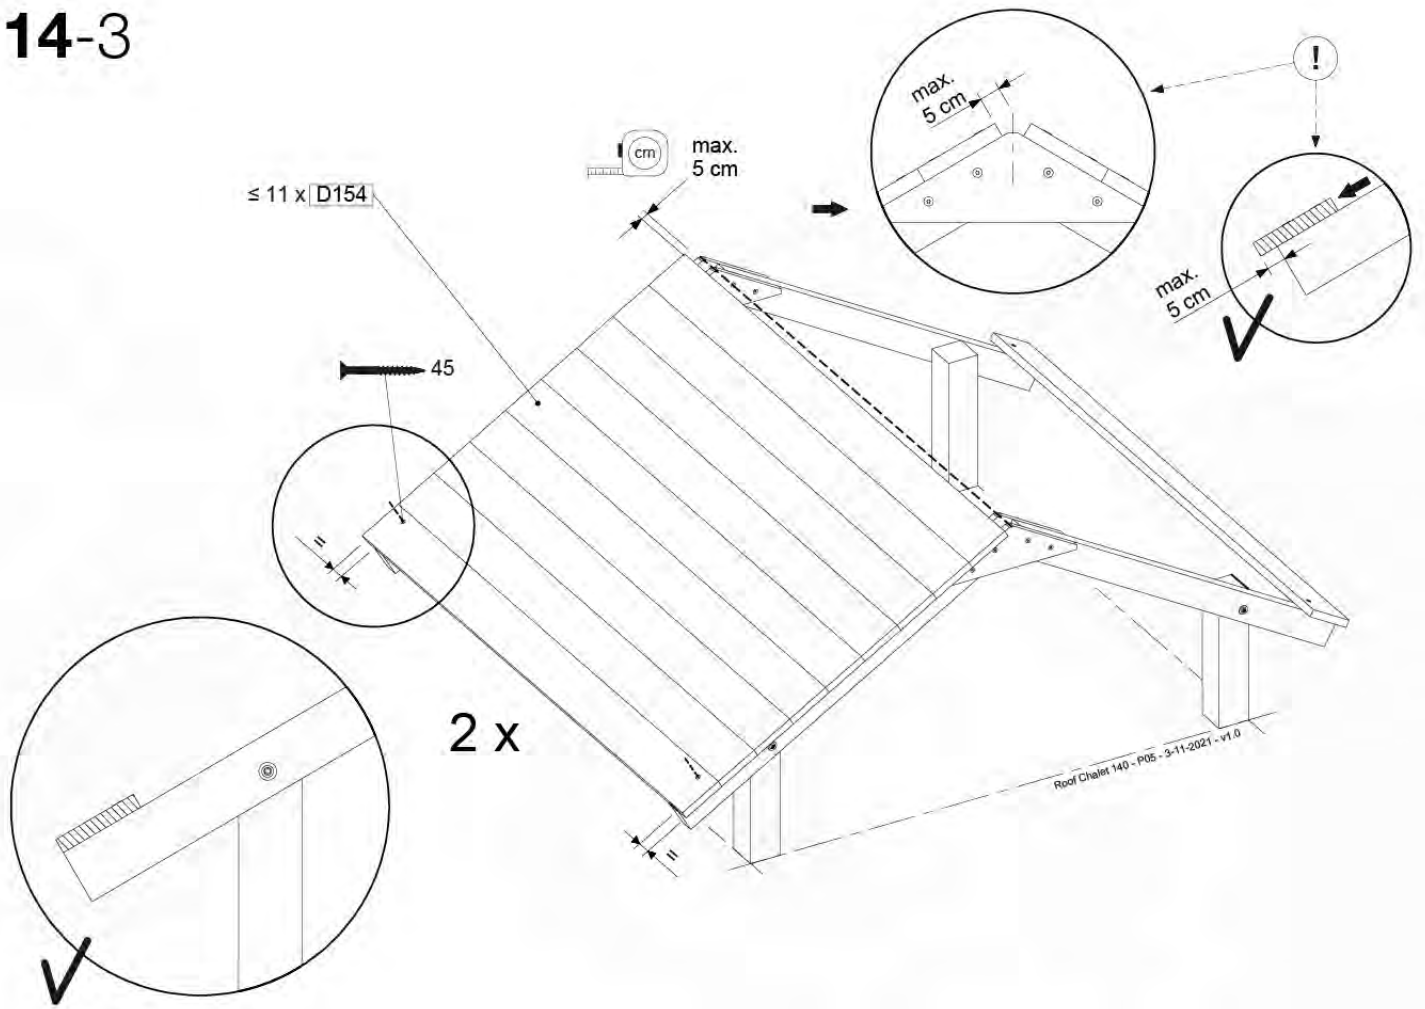

Roof Chalet 140 - P102 - 3-11-2021 - v1.0

14-1

14-2

14-3

14-4

15 Ladder

LA25

	PartNo	PartName	QTY.
Hardware pack	001_404	Stealth Screw 8x30	4
	002_219	Gap Point Screw T25 - 5x30	4
	002_220	Gap Point Screw T25 - 5x45	8
	002_223	Gap Point Screw T25 - 5x80	4
Other	005_03x	Ladder Rung Y/B/G/R	4
	005_522	Connection Bracket Mini Market	2
	022_835	Rung Cap	8
	120_102	Handgrip set (complete 2x)	1
Timber	C70	Beam 700 mm	1
	C150	Beam 1500 mm	2