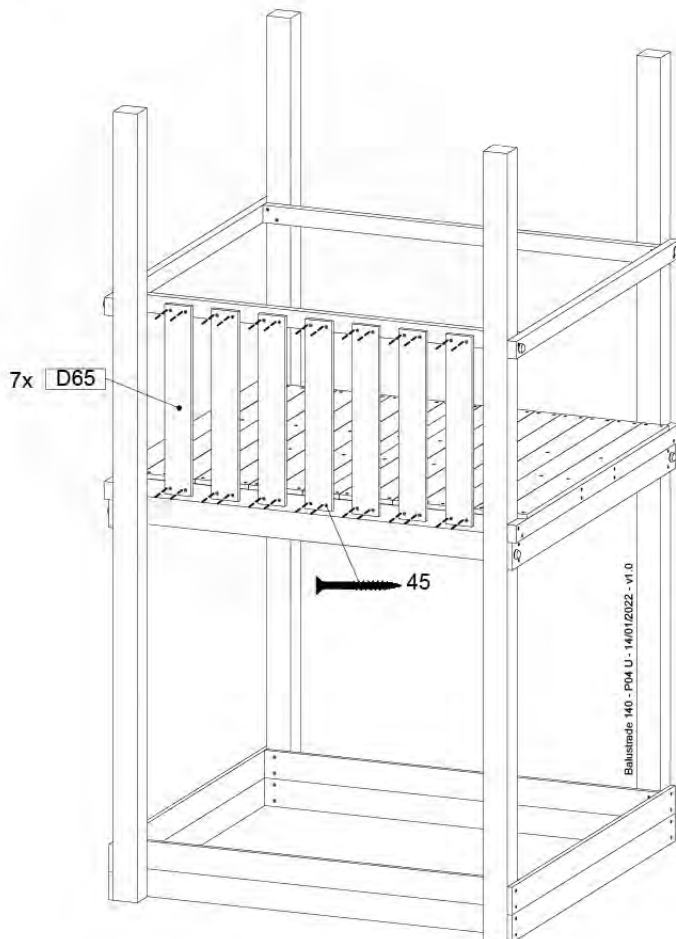

Extension Tower H080 - P02 - ET27 - 10-11-2022 - v1

08-1

Base Tower

A = B

08-2

45

45

08-3

Extension Tower 14080 - P17 - ET27_28 - 10-1-2022 - v1

08-4

Extension Tower 14080 - P20 - ET27_28 - 10-1-2022 - v1

09 Balustrade (1x)

BL05

	PartNo	PartName	QTY.
Hardware pack	002_220	Gap Point Screw T25 - 5x45	28
Timber	D65	Board 650 mm	7

Balustrade 140 - PD2 U - 14/01/2022 - v1.0

09-1

10 Balustrade (1x)

BL06

Balustrade 140 - P03 T - 14/01/2022 - v1.0

	PartNo	PartName	QTY.
Hardware pack	002_220	Gap Point Screw T25 - 5x45	28
Timber	D65	Board 650 mm	7