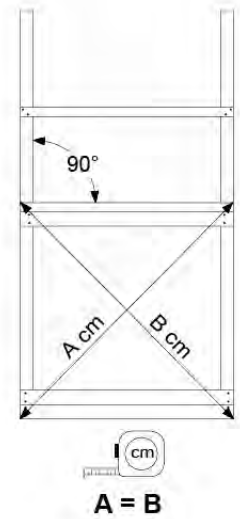

07 Base Tower

BT20

	PartNo	PartName	QTY.
Hardware pack	001_406	Stealth Screw 8x45	6
	001_417	Stealth Screw 8x80	4
	002_220	Gap Point Screw T25 - 5x45	135
	002_223	Gap Point Screw T25 - 5x80	40
Other	007_001	Ground-anchor	2
	022_31x	bpc-base version 3	8
	022_84x	bpc cover	8
Timber	B270	Post 90x90 L2700	4
	C141	Beam 1410 mm	10
	D123	Board 1230 mm	17
	D141	Board 1410 mm	12

07-1