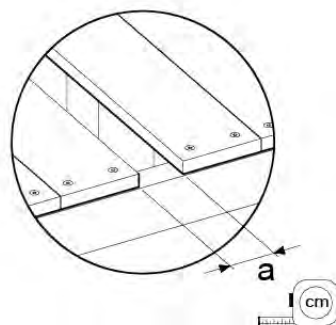

DL 145 Base Tower BT20 - P02 BT20 - 17-11-2021 - v1.0

07-1

07-2

DL 145 Base Tower BT20 - P04 BT20 - 17-11-2021 - v1.0

07-3

DL 145 Base Tower BT20 - P05 BT20 - 17-11-2021 - v1.0

07-4

DL 145 Base Tower BT20 - P06 BT20 - 17-11-2021 - v1.0

08 Extended Tower ET27

	PartNo	PartName	QTY.
Hardware pack	001_406	Stealth Screw 8x45	4
	001_417	Stealth Screw 8x80	2
	002_220	Gap Point Screw T25 - 5x45	90
	002_223	Gap Point Screw T25 - 5x80	20
Other	007_001	Ground-anchor	2
	022_31x	bpc-base version 3	4
	022_84x	bpc cover	4
Timber	B220	Post 90x90 L2200	2
	C74	Beam 740 mm	4
	C141	Beam 1410 mm	1
	D74	Board 740 mm	6
	D123	Board 1230 mm	9
	D141	Board 1410 mm	3