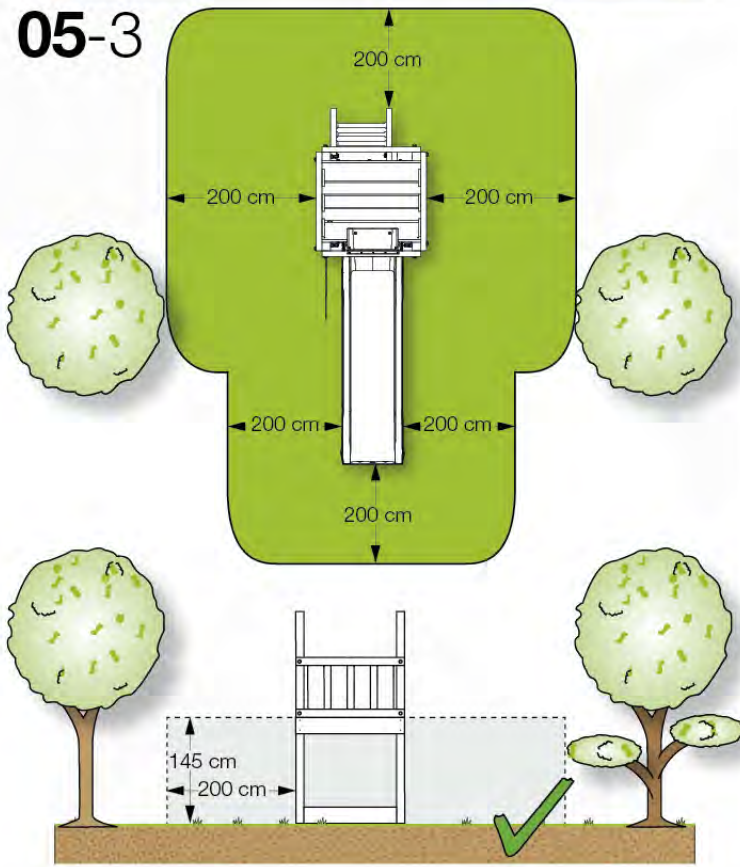

05 Safe Playground Planning

05-1

05-2

05-3

05-4

05-5