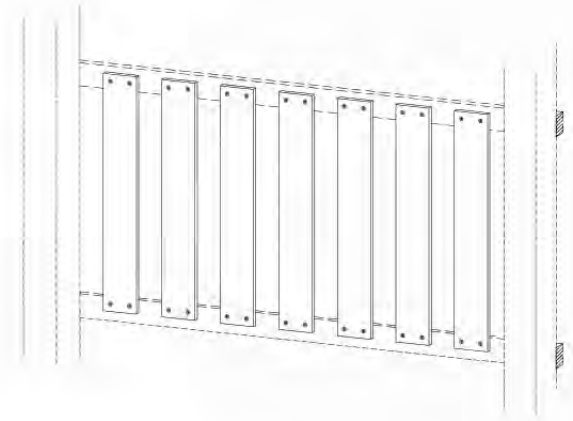

Extension Tower 14080 - P17 - ET27_28 - 10-1-2022 - v1

08-4

Extension Tower 14080 - P20 - ET27_28 - 10-1-2022 - v1

09 Balustrade (1x)

BL05

	PartNo	PartName	QTY.
Hardware pack	002_220	Gap Point Screw T25 - 5x45	28
Timber	D65	Board 650 mm	7