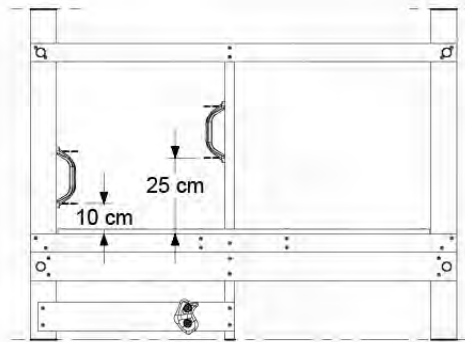

DL Rockwall 140 - P04 TL 145 - 17-1-2022 - v1

13-1

13-2

13-3

13-4

14 Roof

RF15

	PartNo	PartName	QTY.
Hardware pack	001_417	Stealth Screw 8x80	4
	002_220	Gap Point Screw T25 - 5x45	108
Timber	C96	Beam L=(900+beam height) mm	4
	D123	Board 1230 mm	1
	D154	Board 1540 mm	24