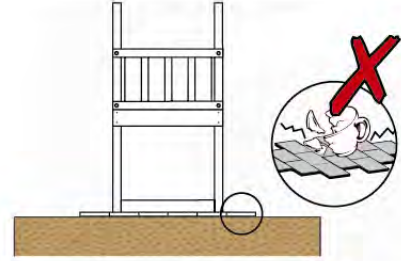

05 Safe Playground Planning

05-1

05-2

05-3

05-4

05-5