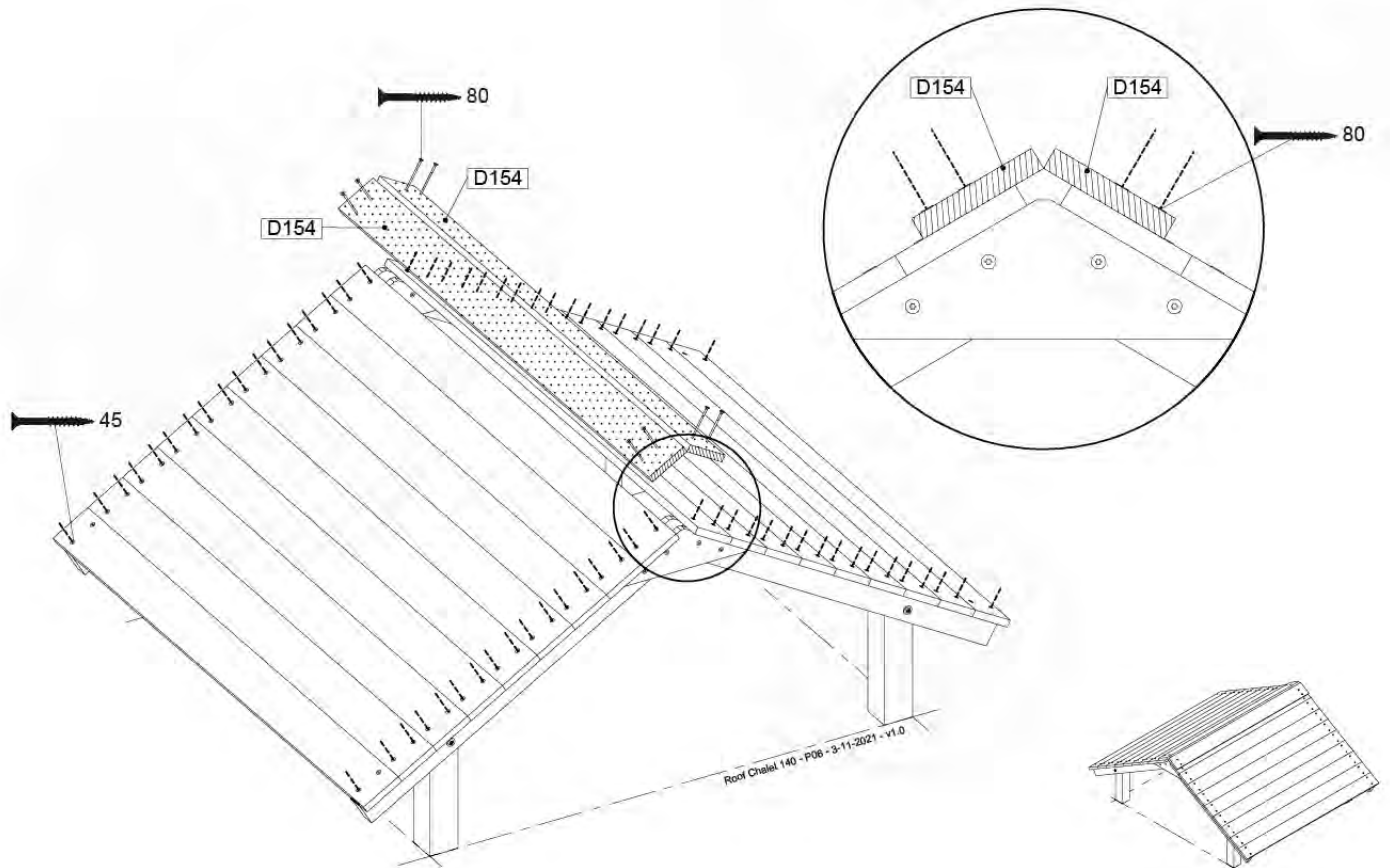

Roof Chalet 140 - P102 - 3-11-2021 - v1.0

14-1

14-2

14-3

14-4

15 Ladder

LA25

	PartNo	PartName	QTY.
Hardware pack	001_404	Stealth Screw 8x30	4
	002_219	Gap Point Screw T25 - 5x30	4
	002_220	Gap Point Screw T25 - 5x45	8
	002_223	Gap Point Screw T25 - 5x80	4
Other	005_03x	Ladder Rung Y/B/G/R	4
	005_522	Connection Bracket Mini Market	2
	022_835	Rung Cap	8
	120_102	Handgrip set (complete 2x)	1
Timber	C70	Beam 700 mm	1
	C150	Beam 1500 mm	2