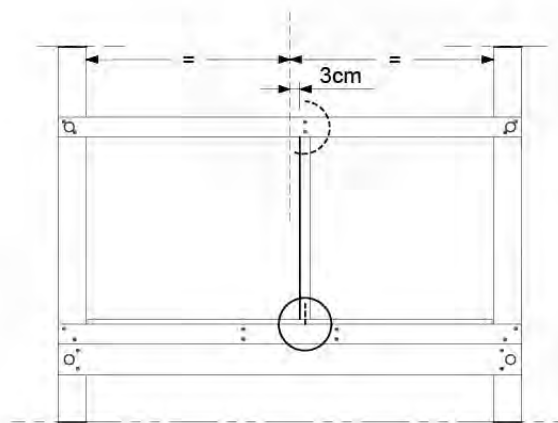

11 Balustrade (1x)

BL10

	PartNo	PartName	QTY.
Hardware pack	002_220	Gap Point Screw T25 - 5x45	12
	002_223	Gap Point Screw T25 - 5x80	4
Timber	C70	Beam 700 mm	1
	D65	Board 650 mm	3

11-1