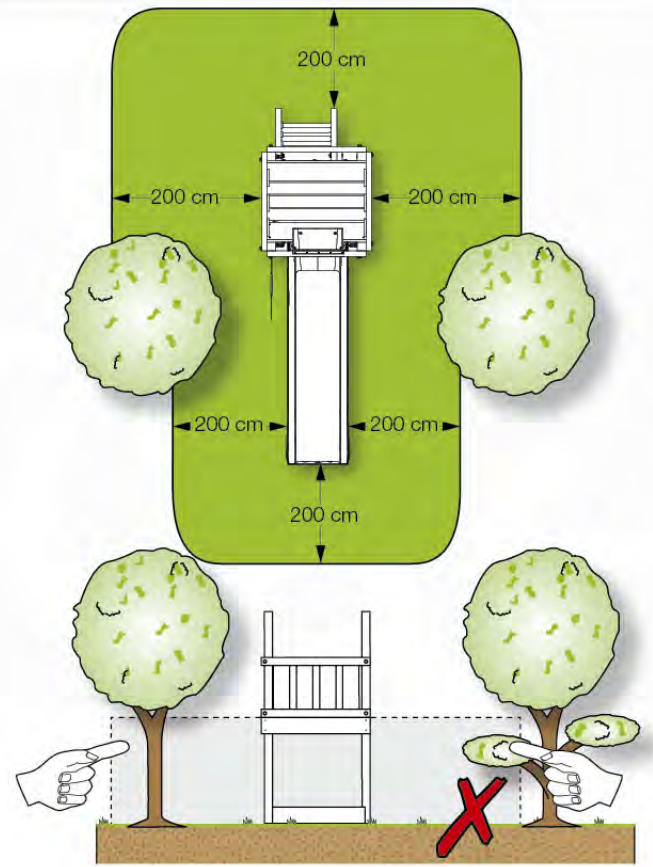

05 Safe Playground Planning

05-1

05-2

05-3

05-4

05-5