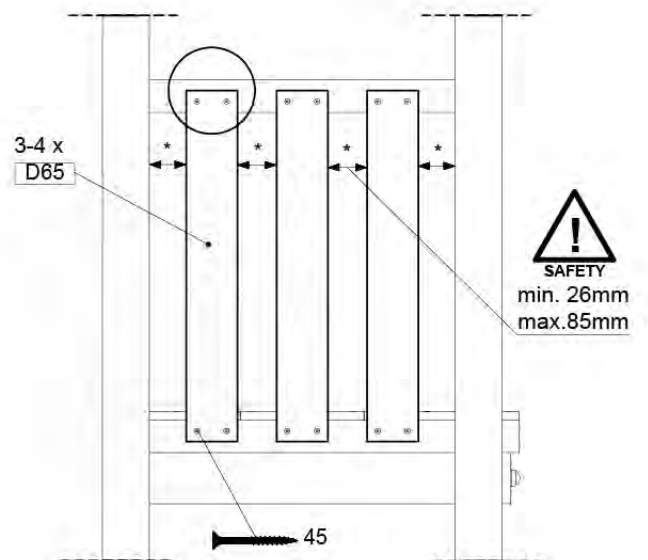

12 Balustrade (2x)

BL21

(194_101)

	PartNo	PartName	QTY.
Hardware Pack 100_601	002_220	Gap Point Screw T25 - 5x45	16
	002_223	Gap Point Screw T25 - 5x80	4
Timber	C74	Beam 740 mm	1
	D65	Board 650 mm	4

Balustrade 90 - P02 U - 13/01/2022 - v4

12-1