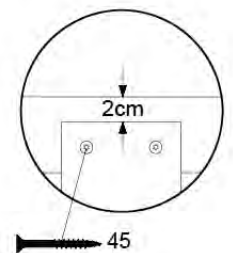

11 Balustrade (1x)

BL10

	PartNo	PartName	QTY.
Hardware pack	002_220	Gap Point Screw T25 - 5x45	12
	002_223	Gap Point Screw T25 - 5x80	4
Timber	C70	Beam 700 mm	1
	D65	Board 650 mm	3

11-1