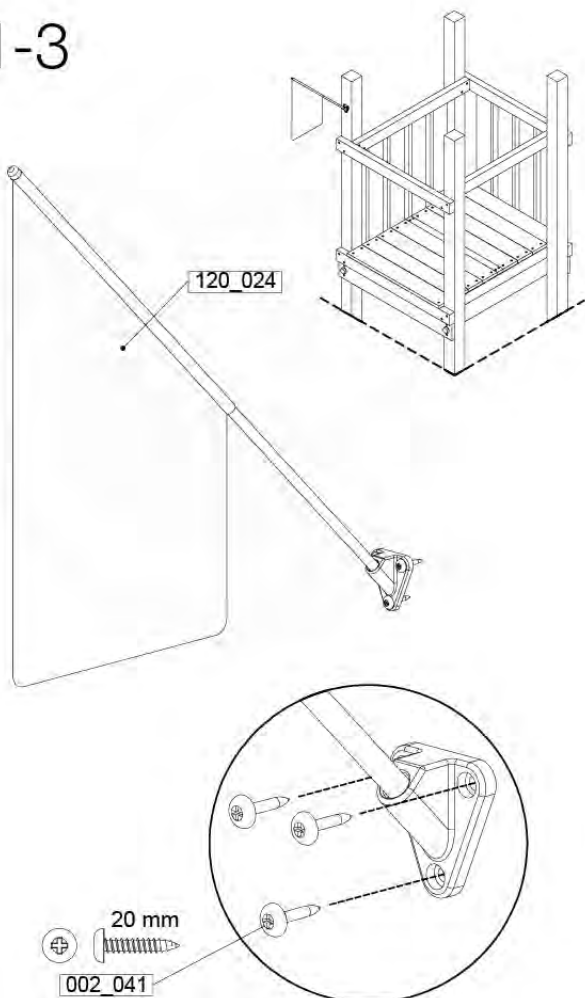

AC01

(194_119)

	PartNo	PartName	QTY.
Hardware Pack 100_617	001_406	Stealth Screw 8x45	1
	002_041	Dome head screw 4.5 x 20 mm	3
	002_042	Dome head screw 3.5 x 13mm	4
	002_219	Gap Point Screw T25 - 5x30	2
Other	022_300	Steering Wheel	1
	022_800	Rail P/T 105	1
	022_910	Sandpad	1
	103_901	Logo ID Plate	1
	104_107	Tool Set Climbing Units	1
	120_024	Tower Flag	1
	122_302	Telescope	1

Accessory set - P02_20-0-2021 - v4

21-1

21-2

Accessory set - P03 - 28-9-2021 - v4

21-3

21-4

Accessory set - P04 - 28-9-2021 - v4

21-5