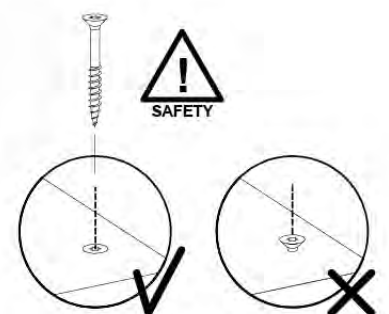

07 Base Tower

BT20

	PartNo	PartName	QTY.
Hardware pack	001_406	Stealth Screw 8x45	6
	001_417	Stealth Screw 8x80	4
	002_220	Gap Point Screw T25 - 5x45	135
	002_223	Gap Point Screw T25 - 5x80	40
Other	007_001	Ground-anchor	2
	022_31x	bpc-base version 3	8
	022_84x	bpc cover	8
Timber	B270	Post 90x90 L2700	4
	C141	Beam 1410 mm	10
	D123	Board 1230 mm	17
	D141	Board 1410 mm	12

07-1