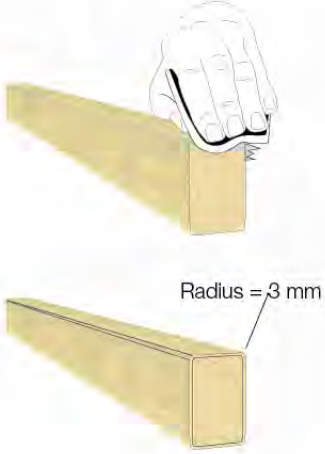

21-5

1x
022_910