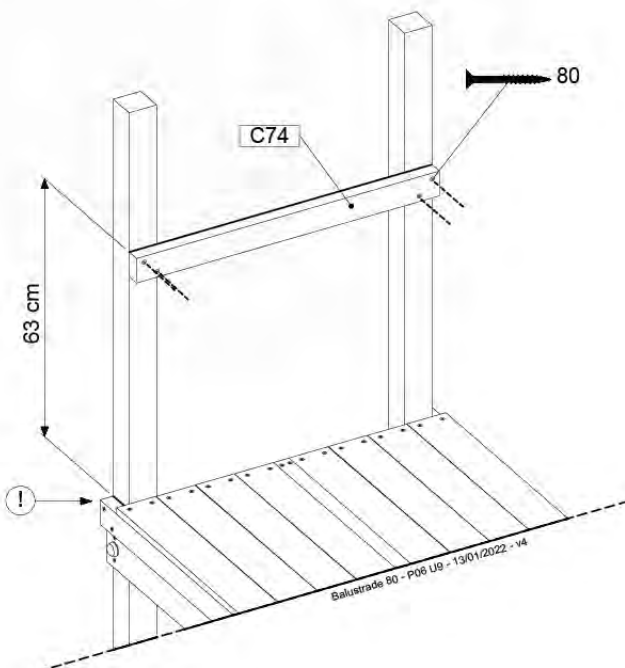

12 Balustrade (2x)

BL21

(194_101)

	PartNo	PartName	QTY.
Hardware Pack 100_601	002_220	Gap Point Screw T25 - 5x45	16
	002_223	Gap Point Screw T25 - 5x80	4
Timber	C74	Beam 740 mm	1
	D65	Board 650 mm	4

Balustrade 90 - P02 U - 13/01/2022 - v4

12-1