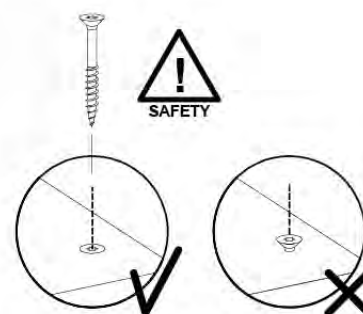

07 Base Tower

BT20

	PartNo	PartName	QTY.
Hardware pack	001_406	Stealth Screw 8x45	6
	001_417	Stealth Screw 8x80	4
	002_220	Gap Point Screw T25 - 5x45	135
	002_223	Gap Point Screw T25 - 5x80	40
Other	007_001	Ground-anchor	2
	022_31x	bpc-base version 3	8
	022_84x	bpc cover	8
Timber	B270	Post 90x90 L2700	4
	C141	Beam 1410 mm	10
	D123	Board 1230 mm	17
	D141	Board 1410 mm	12

07-1