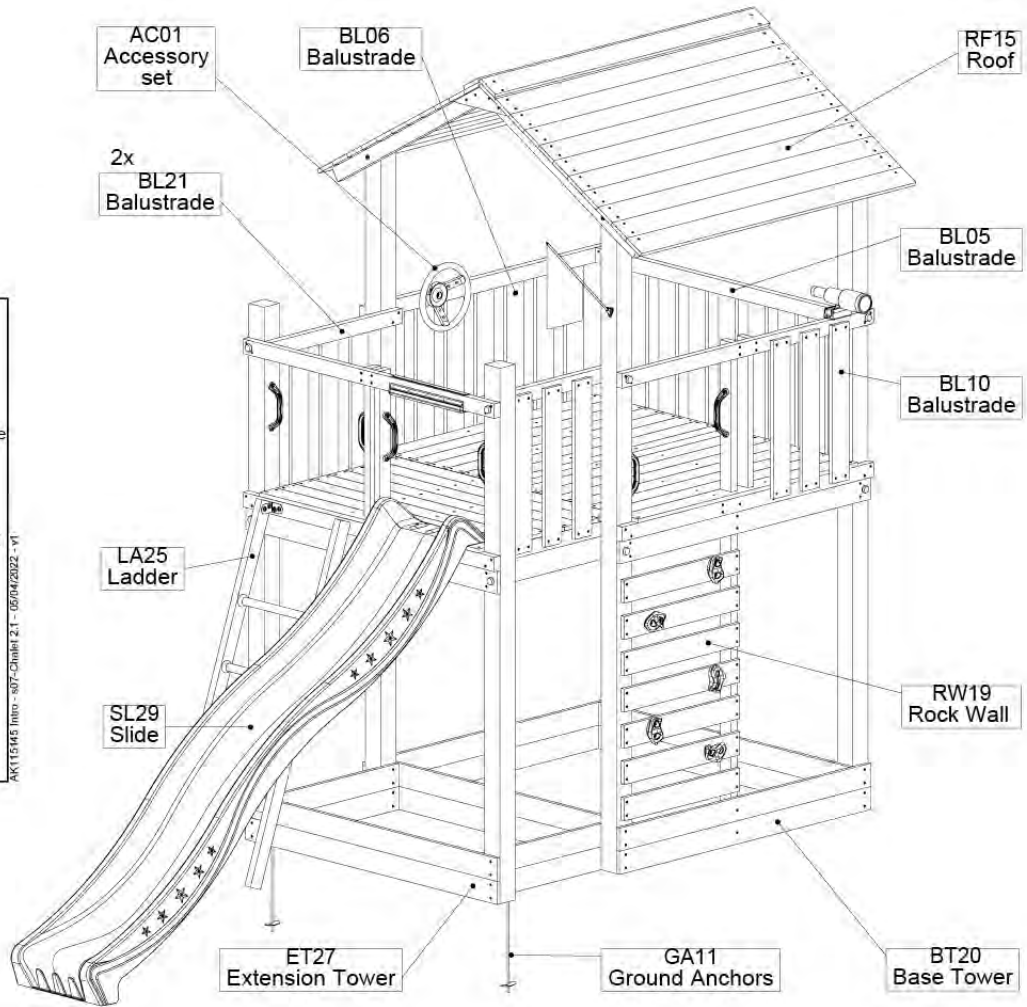

Part 2

Assembly

Instructions

Jungle Chalet 2.1

801_013

Jungle Gym

BACKYARD PLAYGROUNDS

since 1988