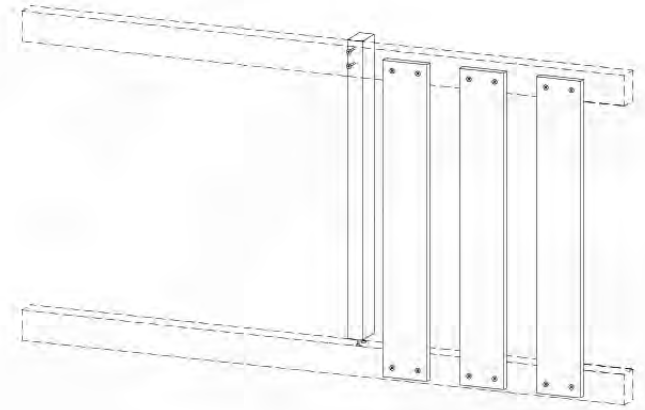

11 Balustrade (1x)

BL10