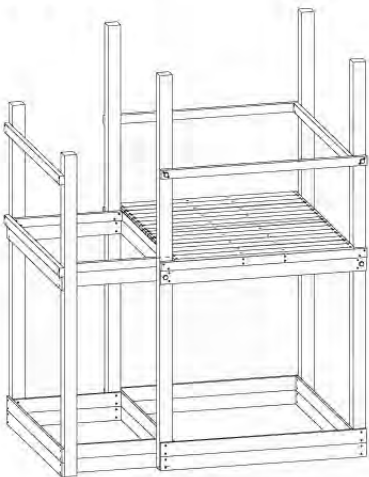

08 Extended Tower ET27

	PartNo	PartName	QTY.
Hardware pack	001_406	Stealth Screw 8x45	4
	001_417	Stealth Screw 8x80	2
	002_220	Gap Point Screw T25 - 5x45	90
	002_223	Gap Point Screw T25 - 5x80	20
Other	007_001	Ground-anchor	2
	022_31x	bpc-base version 3	4
	022_84x	bpc cover	4
Timber	B220	Post 90x90 L2200	2
	C74	Beam 740 mm	4
	C141	Beam 1410 mm	1
	D74	Board 740 mm	6
	D123	Board 1230 mm	9
	D141	Board 1410 mm	3

Extension Tower H080 - P02 - ET27 - 10-11-2022 - v1

08-1

Base Tower

A = B

08-2

80

45

08-3

Extension Tower 14080 - P17 - ET27_28 - 10-1-2022 - v1

08-4

Extension Tower 14080 - P20 - ET27_28 - 10-1-2022 - v1

09 Balustrade (1x)

BL05

	PartNo	PartName	QTY.
Hardware pack	002_220	Gap Point Screw T25 - 5x45	28
Timber	D65	Board 650 mm	7