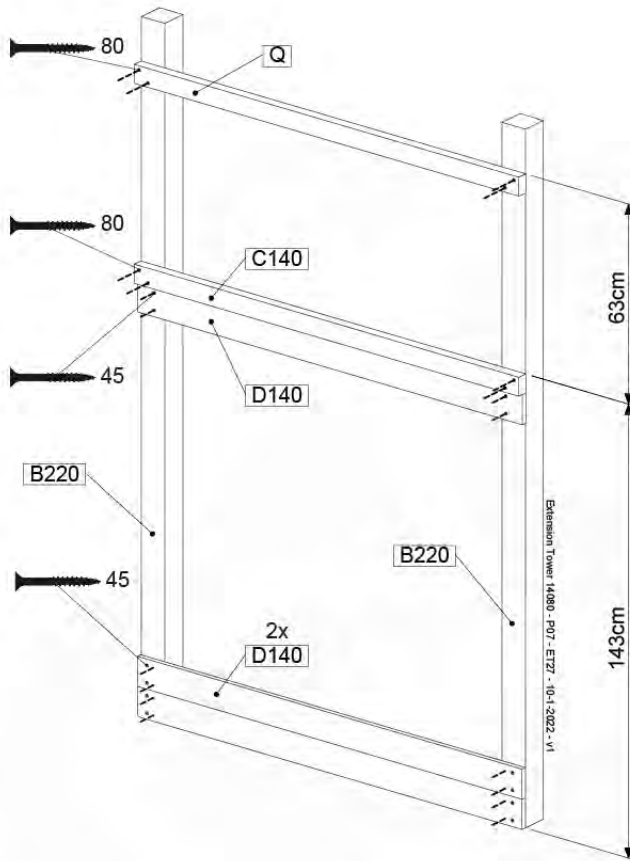

DL 145 Base Tower BT20 - P02 BT20 - 17-11-2021 - v1.0

07-1

07-2

DL 145 Base Tower BT20 - P04 BT20 - 17-11-2021 - v1.0

07-3

DL 145 Base Tower BT20 - P05 BT20 - 17-11-2021 - v1.0

07-4

DL 145 Base Tower BT20 - P06 BT20 - 17-11-2021 - v1.0

08 Extended Tower ET27

	PartNo	PartName	QTY.
Hardware pack	001_406	Stealth Screw 8x45	4
	001_417	Stealth Screw 8x80	2
	002_220	Gap Point Screw T25 - 5x45	90
	002_223	Gap Point Screw T25 - 5x80	20
Other	007_001	Ground-anchor	2
	022_31x	bpc-base version 3	4
	022_84x	bpc cover	4
Timber	B220	Post 90x90 L2200	2
	C74	Beam 740 mm	4
	C141	Beam 1410 mm	1
	D74	Board 740 mm	6
	D123	Board 1230 mm	9
	D141	Board 1410 mm	3

Extension Tower H080 - P02 - ET27 - 10-11-2022 - v1

08-1

Base Tower

A = B

08-2

80

45

08-3