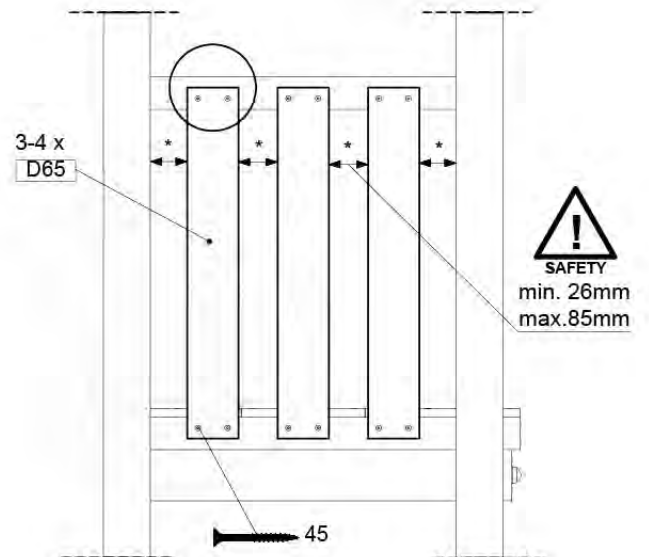

12 Balustrade (2x)

BL21

(194_101)

	PartNo	PartName	QTY.
Hardware Pack 100_601	002_220	Gap Point Screw T25 - 5x45	16
	002_223	Gap Point Screw T25 - 5x80	4
Timber	C74	Beam 740 mm	1
	D65	Board 650 mm	4

Balustrade 90 - P02 U - 13/01/2022 - v4

12-1

Balustrade 90 - P08 U9 - 13/01/2022 - v4