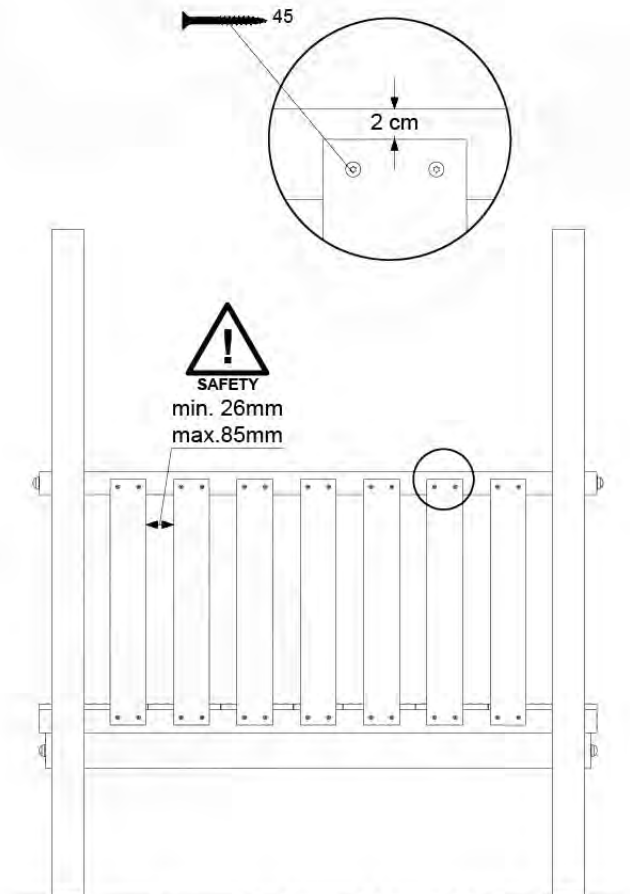

09 Balustrade (1x)

BL05

	PartNo	PartName	QTY.
Hardware pack	002_220	Gap Point Screw T25 - 5x45	28
Timber	D65	Board 650 mm	7

Balustrade 140 - PD2 U - 14/01/2022 - v1.0

09-1