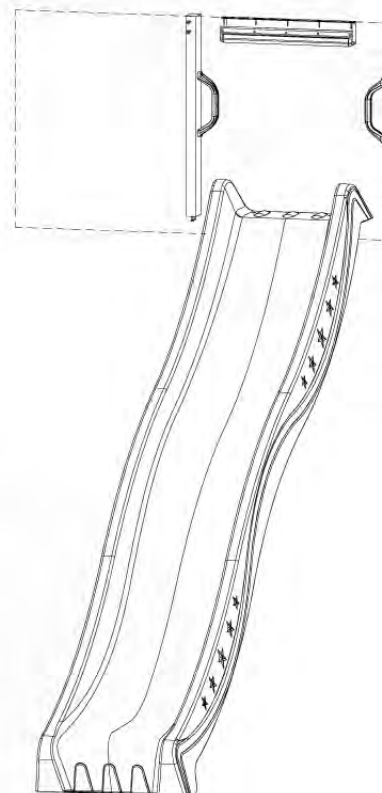

19 Slide

SL29

	PartNo	PartName	QTY.
Hardware pack	000_101	Nail Pan Head	10
	002_223	Gap Point Screw T25 - 5x80	4
	002_308	Gap Point Screw T25 - 5x20	2
Other	120_102	Handgrip set (complete 2x)	1
	123_200	Bumperpad	1
	334_xxx / 324_xxx	Wavy Star Slide XXL 2650 mm / Wavy Star Slide XL 2200 mm	1
Timber	C70	Beam 700 mm	1

DL SLIDE 70/140 - P05 TR - 11-2-2022 - v1