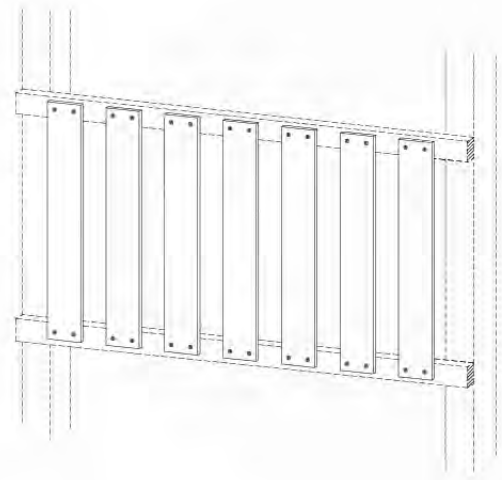

10 Balustrade (1x)

BL06

Balustrade 140 - P03 T - 14/01/2022 - v1.0

	PartNo	PartName	QTY.
Hardware pack	002_220	Gap Point Screw T25 - 5x45	28
Timber	D65	Board 650 mm	7