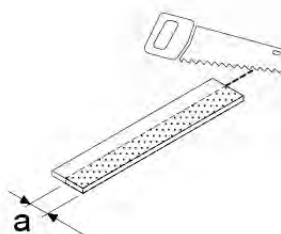

06 Playground Foundation

FD11

07 Base Tower

BT20

	PartNo	PartName	QTY.
Hardware pack	001_406	Stealth Screw 8x45	6
	001_417	Stealth Screw 8x80	4
	002_220	Gap Point Screw T25 - 5x45	135
	002_223	Gap Point Screw T25 - 5x80	40
Other	007_001	Ground-anchor	2
	022_31x	bpc-base version 3	8
	022_84x	bpc cover	8
Timber	B270	Post 90x90 L2700	4
	C141	Beam 1410 mm	10
	D123	Board 1230 mm	17
	D141	Board 1410 mm	12

DL 145 Base Tower BT20 - P02 BT20 - 17-11-2021 - v1.0

07-1

07-2

DL 145 Base Tower BT20 - P04 BT20 - 17-11-2021 - v1.0

07-3

DL 145 Base Tower BT20 - P05 BT20 - 17-11-2021 - v1.0

07-4

DL 145 Base Tower BT20 - P06 BT20 - 17-11-2021 - v1.0

08 Extended Tower ET27

	PartNo	PartName	QTY.
Hardware pack	001_406	Stealth Screw 8x45	4
	001_417	Stealth Screw 8x80	2
	002_220	Gap Point Screw T25 - 5x45	90
	002_223	Gap Point Screw T25 - 5x80	20
Other	007_001	Ground-anchor	2
	022_31x	bpc-base version 3	4
	022_84x	bpc cover	4
Timber	B220	Post 90x90 L2200	2
	C74	Beam 740 mm	4
	C141	Beam 1410 mm	1
	D74	Board 740 mm	6
	D123	Board 1230 mm	9
	D141	Board 1410 mm	3