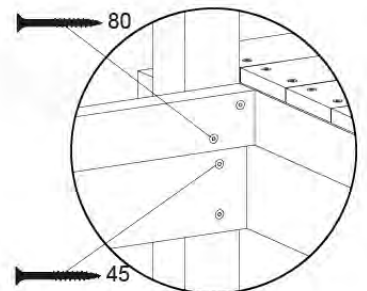

08 Extended Tower ET27

	PartNo	PartName	QTY.
Hardware pack	001_406	Stealth Screw 8x45	4
	001_417	Stealth Screw 8x80	2
	002_220	Gap Point Screw T25 - 5x45	90
	002_223	Gap Point Screw T25 - 5x80	20
Other	007_001	Ground-anchor	2
	022_31x	bpc-base version 3	4
	022_84x	bpc cover	4
Timber	B220	Post 90x90 L2200	2
	C74	Beam 740 mm	4
	C141	Beam 1410 mm	1
	D74	Board 740 mm	6
	D123	Board 1230 mm	9
	D141	Board 1410 mm	3

Extension Tower H080 - P02 - ET27 - 10-11-2022 - v1

08-1

Base Tower

A = B

08-2

80

45

08-3