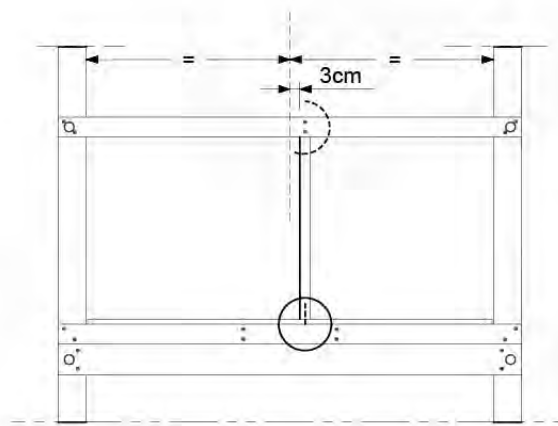

11 Balustrade (1x)

BL10

	PartNo	PartName	QTY.
Hardware pack	002_220	Gap Point Screw T25 - 5x45	12
	002_223	Gap Point Screw T25 - 5x80	4
Timber	C70	Beam 700 mm	1
	D65	Board 650 mm	3

11-1