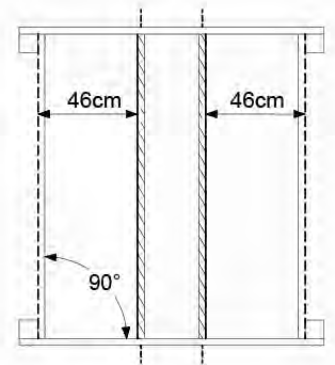

DL 145 Base Tower BT20 - P02 BT20 - 17-11-2021 - v1.0

07-1

07-2

DL 145 Base Tower BT20 - P04 BT20 - 17-11-2021 - v1.0

07-3

DL 145 Base Tower BT20 - P05 BT20 - 17-11-2021 - v1.0

07-4

DL 145 Base Tower BT20 - P06 BT20 - 17-11-2021 - v1.0

08 Extended Tower ET27

	PartNo	PartName	QTY.
Hardware pack	001_406	Stealth Screw 8x45	4
	001_417	Stealth Screw 8x80	2
	002_220	Gap Point Screw T25 - 5x45	90
	002_223	Gap Point Screw T25 - 5x80	20
Other	007_001	Ground-anchor	2
	022_31x	bpc-base version 3	4
	022_84x	bpc cover	4
Timber	B220	Post 90x90 L2200	2
	C74	Beam 740 mm	4
	C141	Beam 1410 mm	1
	D74	Board 740 mm	6
	D123	Board 1230 mm	9
	D141	Board 1410 mm	3