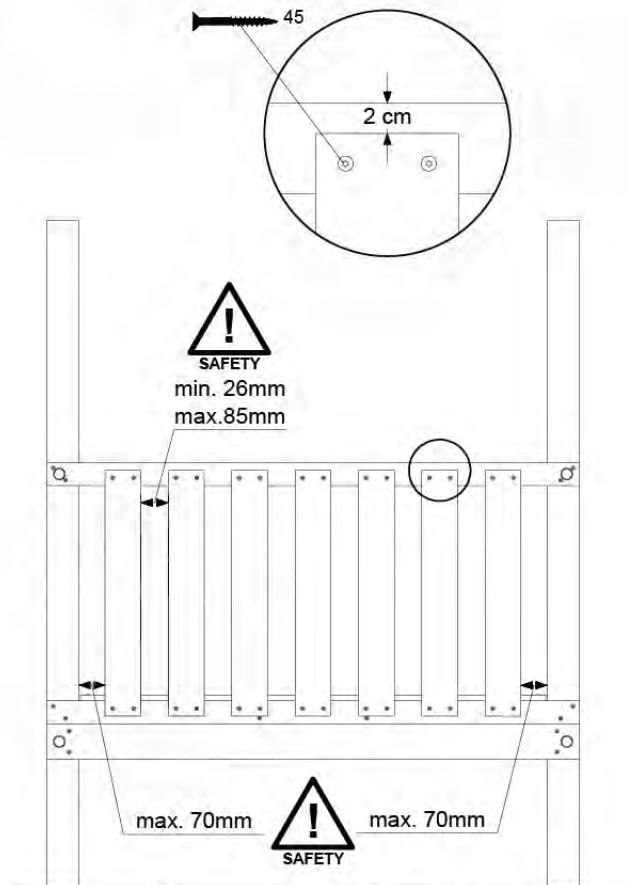

10-1

Balustrade 140 - P05 T - 14/01/2022 - v1.0