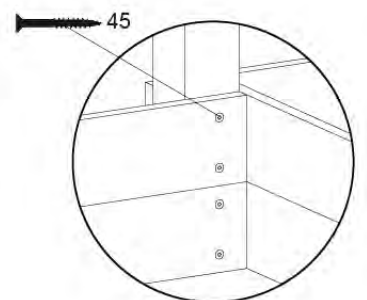

08 Extended Tower ET27

	PartNo	PartName	QTY.
Hardware pack	001_406	Stealth Screw 8x45	4
	001_417	Stealth Screw 8x80	2
	002_220	Gap Point Screw T25 - 5x45	90
	002_223	Gap Point Screw T25 - 5x80	20
Other	007_001	Ground-anchor	2
	022_31x	bpc-base version 3	4
	022_84x	bpc cover	4
Timber	B220	Post 90x90 L2200	2
	C74	Beam 740 mm	4
	C141	Beam 1410 mm	1
	D74	Board 740 mm	6
	D123	Board 1230 mm	9
	D141	Board 1410 mm	3

Extension Tower H080 - P02 - ET27 - 10-11-2022 - v1

08-1

Base Tower

A = B

08-2

80

45

08-3