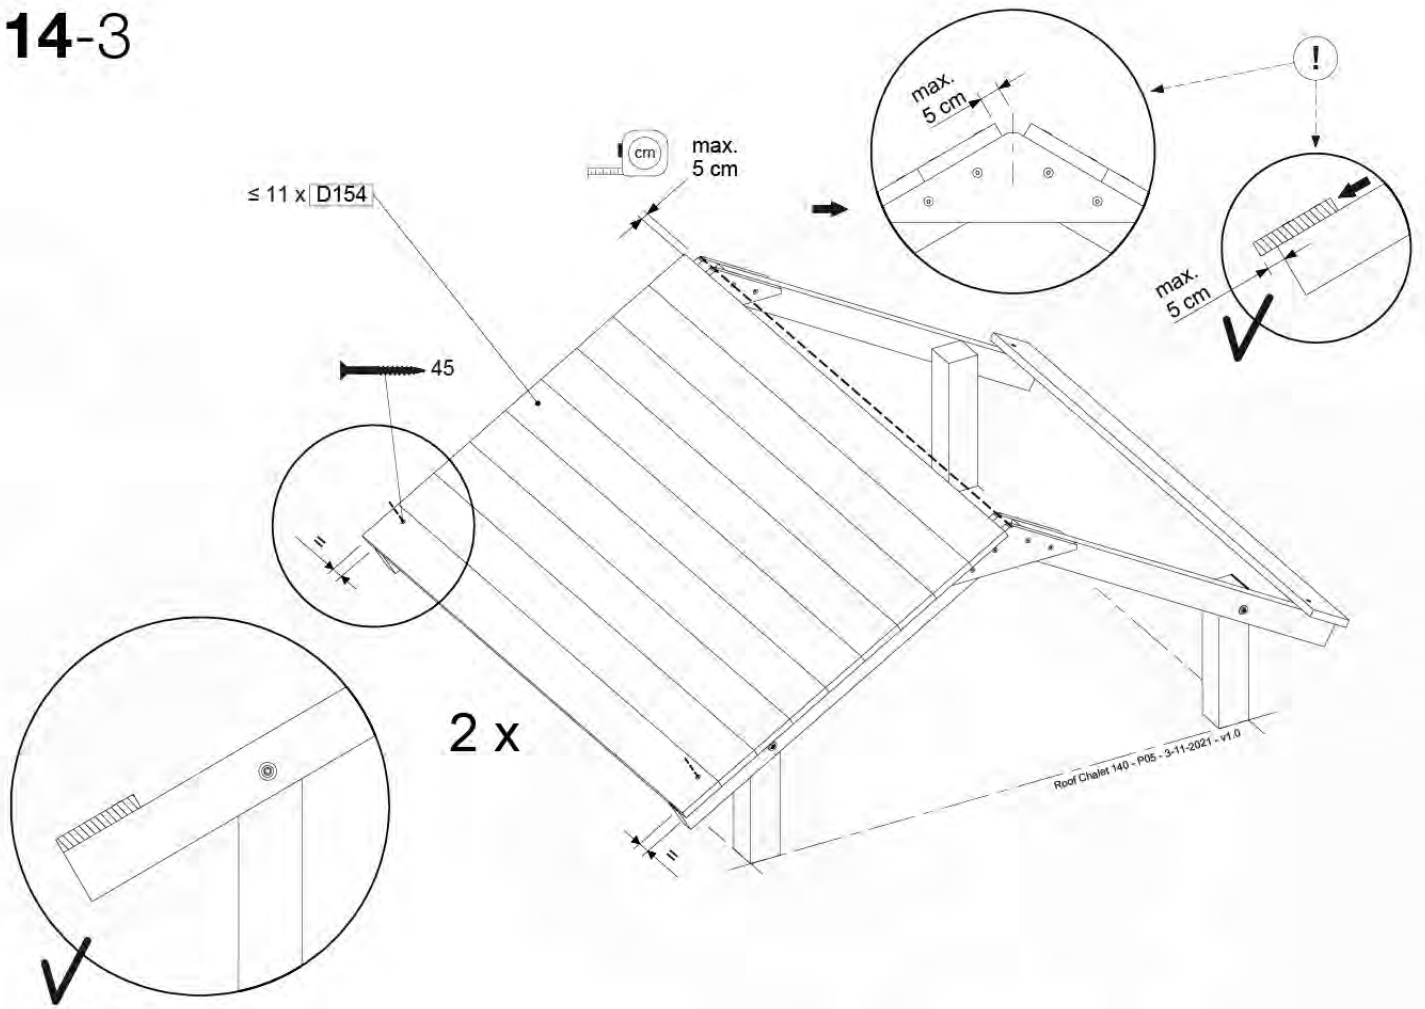

Roof Chalet 140 - P02 - 3-11-2021 - v1.0

14-1

14-2

14-3

14-4

15 Ladder

LA25

	PartNo	PartName	QTY.
Hardware pack	001_404	Stealth Screw 8x30	4
	002_219	Gap Point Screw T25 - 5x30	4
	002_220	Gap Point Screw T25 - 5x45	8
	002_223	Gap Point Screw T25 - 5x80	4
Other	005_03x	Ladder Rung Y/B/G/R	4
	005_522	Connection Bracket Mini Market	2
	022_835	Rung Cap	8
	120_102	Handgrip set (complete 2x)	1
Timber	C70	Beam 700 mm	1
	C150	Beam 1500 mm	2