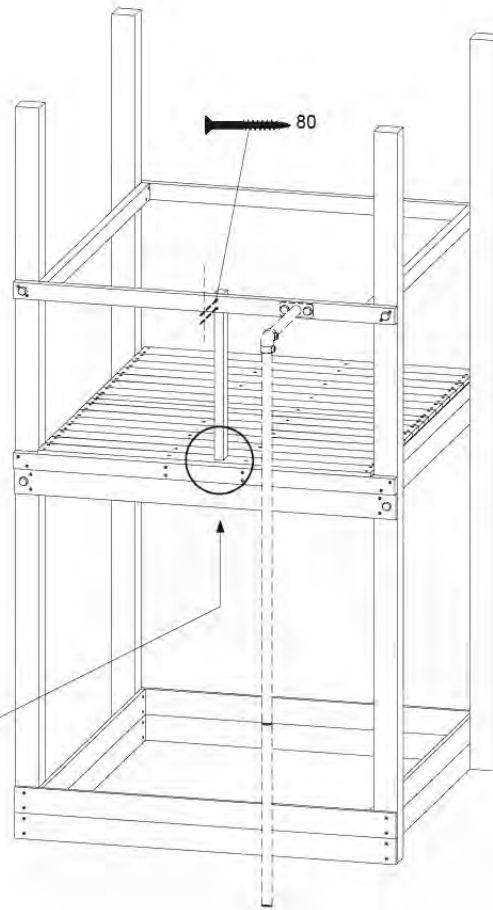

20-1

21 Accessories

AC01

(194_119)

	PartNo	PartName	QTY.
Hardware Pack 100_617	001_406	Stealth Screw 8x45	1
	002_041	Dome head screw 4.5 x 20 mm	3
	002_042	Dome head screw 3.5 x 13mm	4
	002_219	Gap Point Screw T25 - 5x30	2
Other	022_300	Steering Wheel	1
	022_800	Rail P/T 105	1
	022_910	Sandpad	1
	103_901	Logo ID Plate	1
	104_107	Tool Set Climbing Units	1
	120_024	Tower Flag	1
	122_302	Telescope	1

Accessory set - P02_20-0-2021 - v4