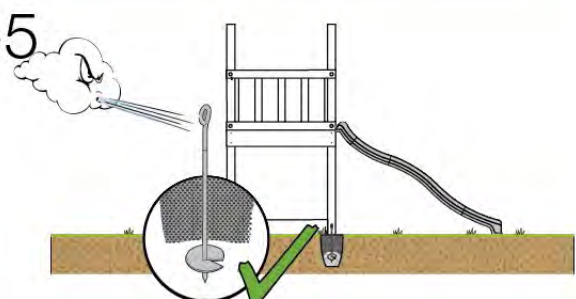

06 Playground Foundation

FD11

07 Base Tower

BT20

	PartNo	PartName	QTY.
Hardware pack	001_406	Stealth Screw 8x45	6
	001_417	Stealth Screw 8x80	4
	002_220	Gap Point Screw T25 - 5x45	135
	002_223	Gap Point Screw T25 - 5x80	40
Other	007_001	Ground-anchor	2
	022_31x	bpc-base version 3	8
	022_84x	bpc cover	8
Timber	B270	Post 90x90 L2700	4
	C141	Beam 1410 mm	10
	D123	Board 1230 mm	17
	D141	Board 1410 mm	12