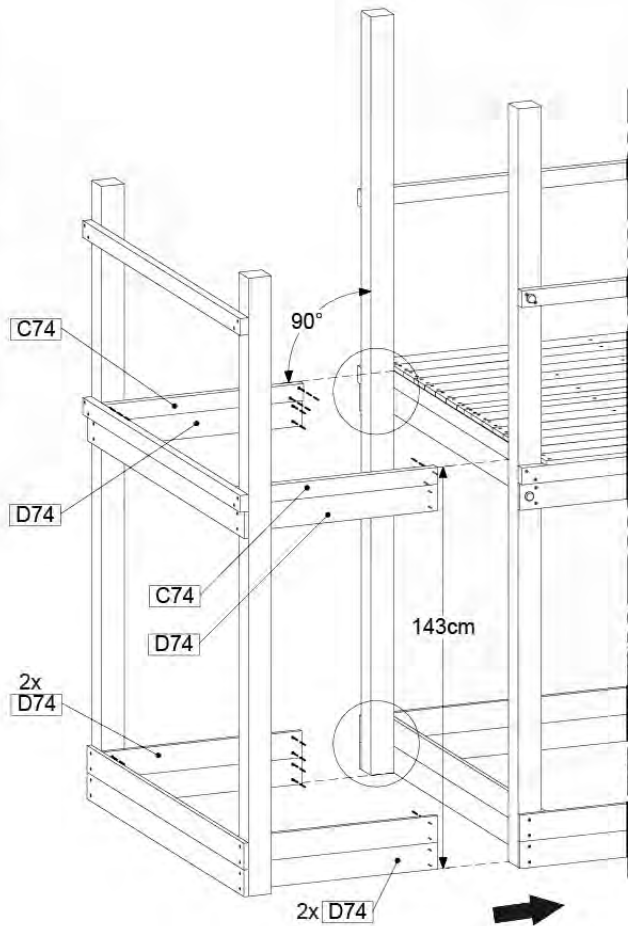

08 Extended Tower ET27

	PartNo	PartName	QTY.
Hardware pack	001_406	Stealth Screw 8x45	4
	001_417	Stealth Screw 8x80	2
	002_220	Gap Point Screw T25 - 5x45	90
	002_223	Gap Point Screw T25 - 5x80	20
Other	007_001	Ground-anchor	2
	022_31x	bpc-base version 3	4
	022_84x	bpc cover	4
Timber	B220	Post 90x90 L2200	2
	C74	Beam 740 mm	4
	C141	Beam 1410 mm	1
	D74	Board 740 mm	6
	D123	Board 1230 mm	9
	D141	Board 1410 mm	3

Extension Tower H080 - P02 - ET27 - 10-11-2022 - v1

08-1

Base Tower

A = B

08-2

80

45

08-3

Extension Tower 14080 - P17 - ET27_28 - 10-1-2022 - v1

08-4

Extension Tower 14080 - P20 - ET27_28 - 10-1-2022 - v1

09 Balustrade (1x)

BL05

	PartNo	PartName	QTY.
Hardware pack	002_220	Gap Point Screw T25 - 5x45	28
Timber	D65	Board 650 mm	7