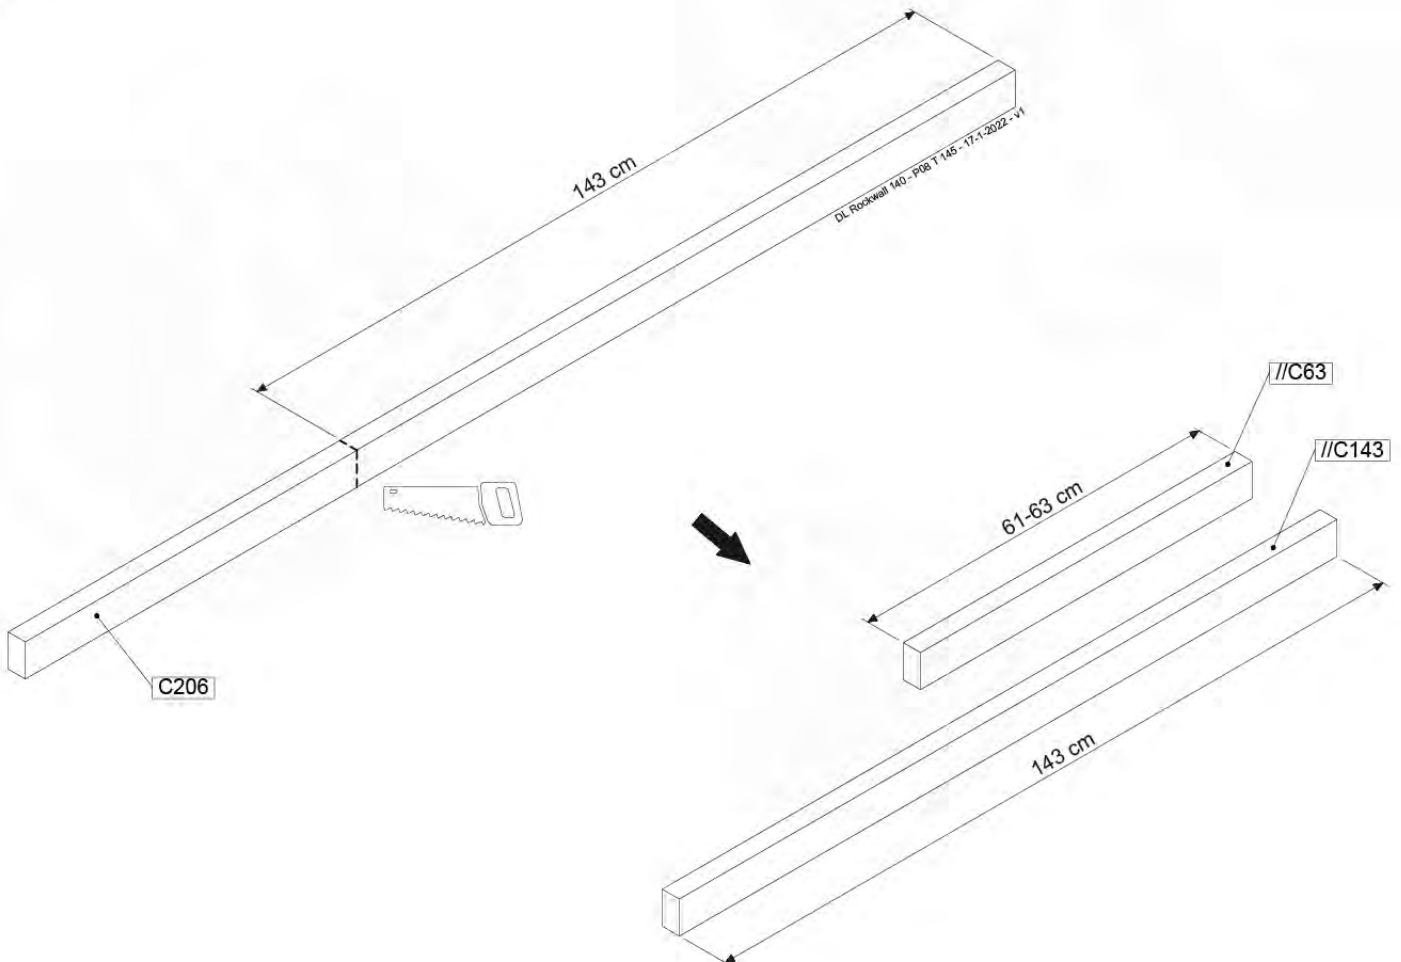

13 Rock Wall

RW19

	PartNo	PartName	QTY.
Hardware pack	001_102	Washer Head Screw T40 M8x30	10
	002_220	Gap Point Screw T25 - 5x45	32
	002_223	Gap Point Screw T25 - 5x80	5
	003_010	M8 spring lock washer	10
	004_050	M8 22mm Drive in Nut	10
Other	022_50x	Climbing Rock	5
	120_102	Handgrip set (complete 2x)	1
Timber	C206	Beam 2060 mm	1
	D65	Board 650 mm	7

DL Rockwall 140 - P04 TL 145 - 17-1-2022 - v1

13-1