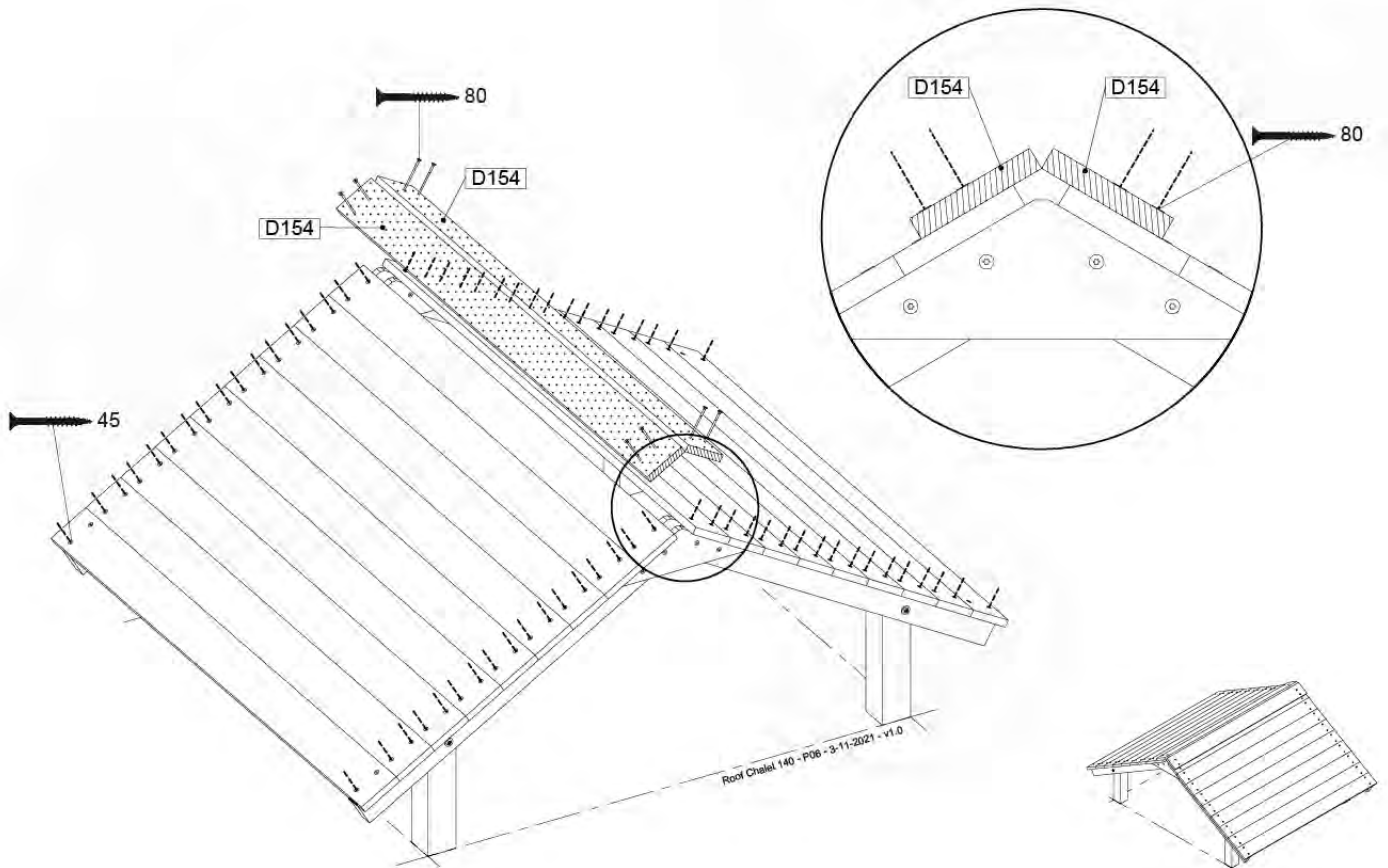

Roof Chalet 140 - P02 - 3-11-2021 - v1.0

14-1

14-2

14-3

14-4

15 Ladder

LA25

	PartNo	PartName	QTY.
Hardware pack	001_404	Stealth Screw 8x30	4
	002_219	Gap Point Screw T25 - 5x30	4
	002_220	Gap Point Screw T25 - 5x45	8
	002_223	Gap Point Screw T25 - 5x80	4
Other	005_03x	Ladder Rung Y/B/G/R	4
	005_522	Connection Bracket Mini Market	2
	022_835	Rung Cap	8
	120_102	Handgrip set (complete 2x)	1
Timber	C70	Beam 700 mm	1
	C150	Beam 1500 mm	2