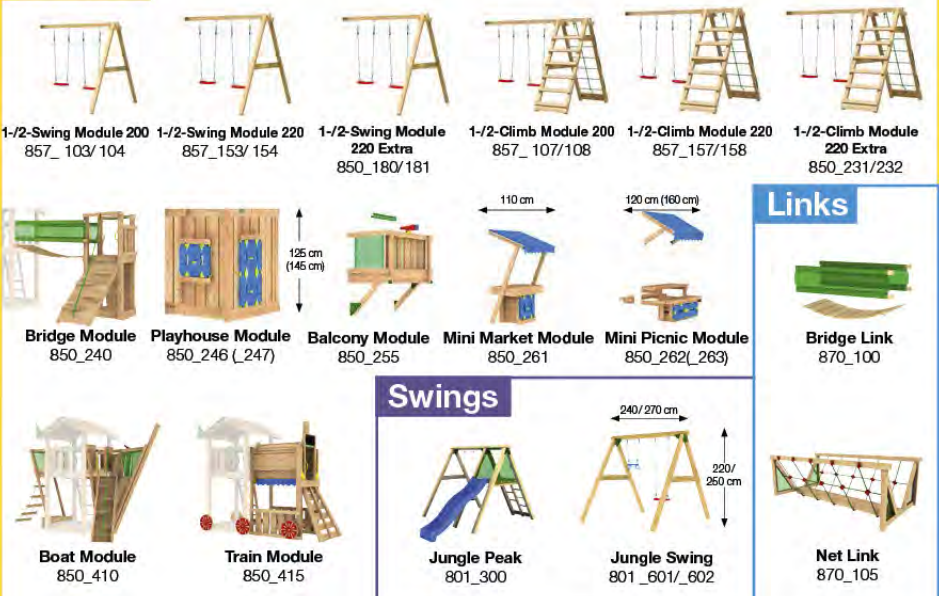

Accessory set - P02_20-0-2021 - v4

21-1

21-2

Accessory set - P03 - 28-9-2021 - v4

21-3

21-4

Accessory set - P04 - 28-9-2021 - v4

21-5

1x
022_910

AK115145 Intro - s08-Chalet 2.1 - 05/04/2022 - v1

22

Playtowers

Playhouses

Modules

Accessories