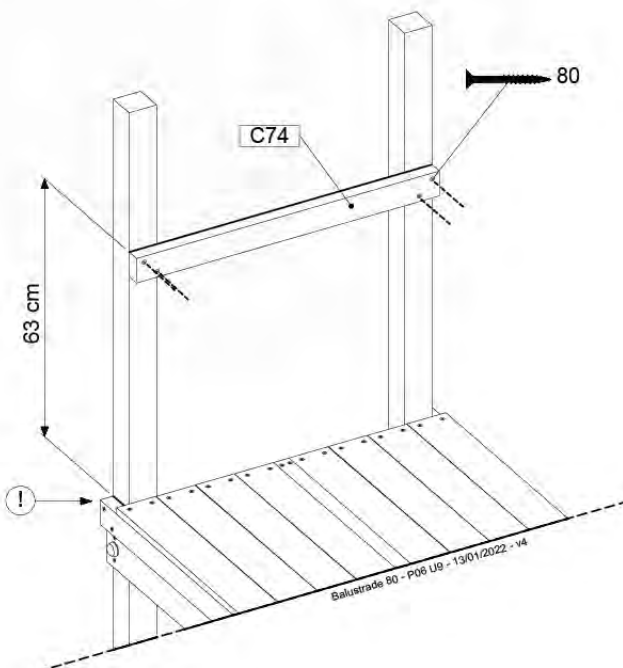

12-1

Balustrade 90 - P08 U9 - 13/01/2022 - v4