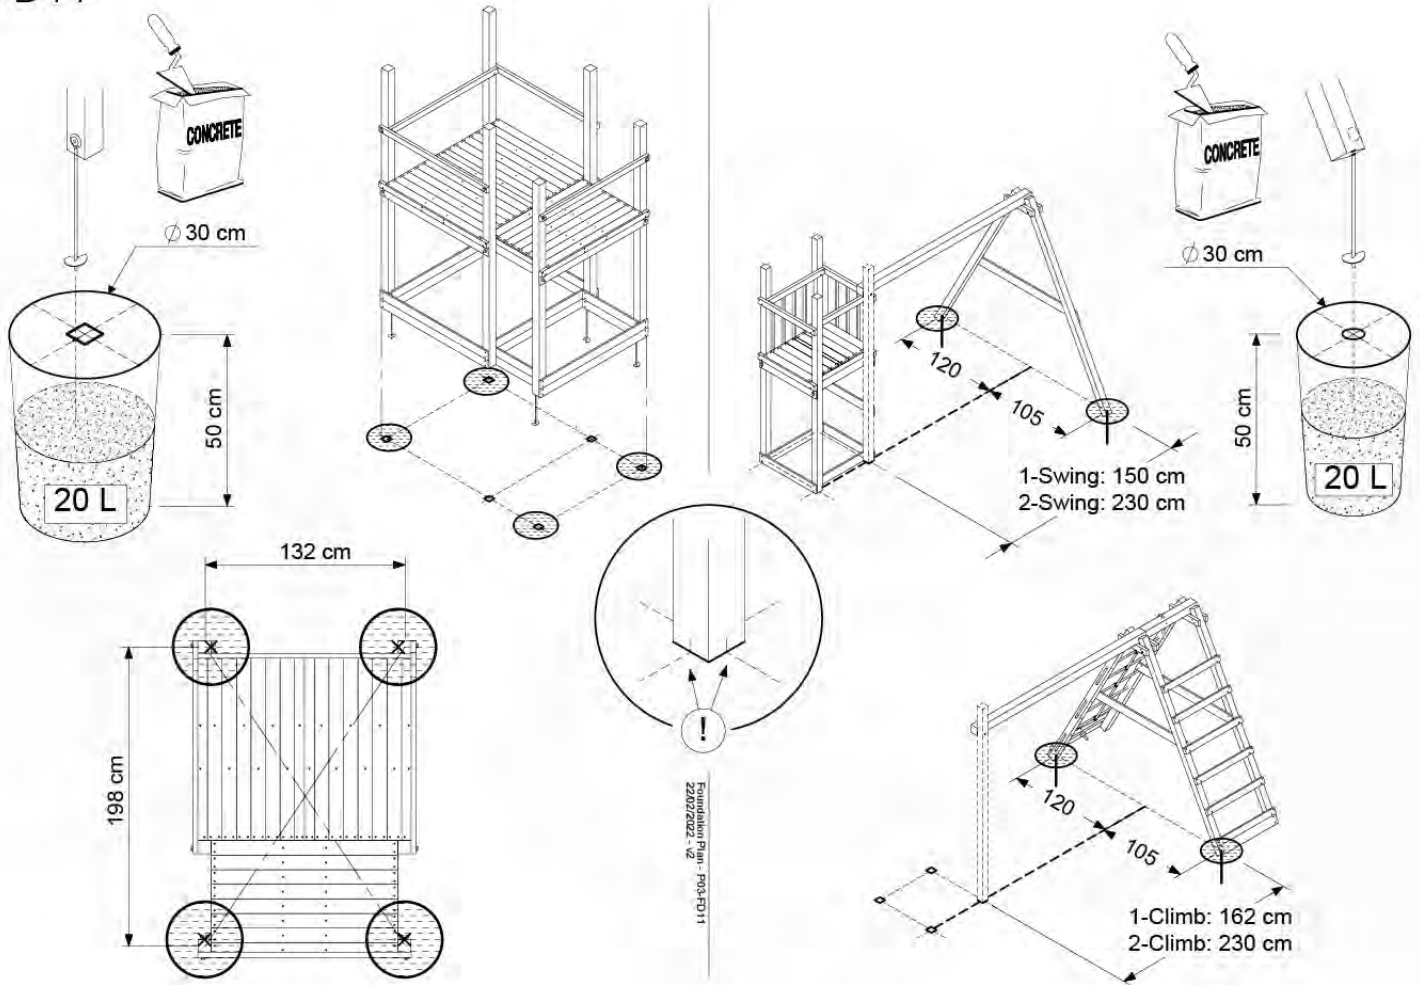

06 Playground Foundation

FD11

07 Base Tower

BT20

	PartNo	PartName	QTY.
Hardware pack	001_406	Stealth Screw 8x45	6
	001_417	Stealth Screw 8x80	4
	002_220	Gap Point Screw T25 - 5x45	135
	002_223	Gap Point Screw T25 - 5x80	40
Other	007_001	Ground-anchor	2
	022_31x	bpc-base version 3	8
	022_84x	bpc cover	8
Timber	B270	Post 90x90 L2700	4
	C141	Beam 1410 mm	10
	D123	Board 1230 mm	17
	D141	Board 1410 mm	12