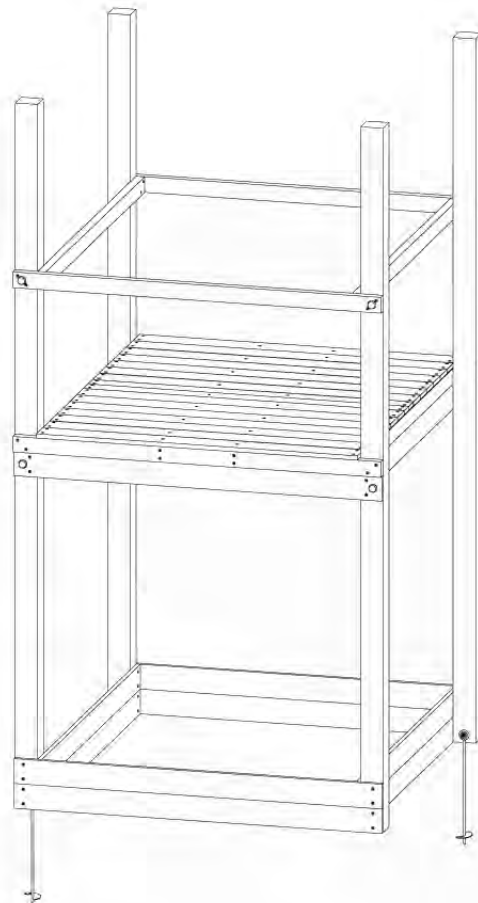

07 Base Tower

BT20

	PartNo	PartName	QTY.
Hardware pack	001_406	Stealth Screw 8x45	6
	001_417	Stealth Screw 8x80	4
	002_220	Gap Point Screw T25 - 5x45	135
	002_223	Gap Point Screw T25 - 5x80	40
Other	007_001	Ground-anchor	2
	022_31x	bpc-base version 3	8
	022_84x	bpc cover	8
Timber	B270	Post 90x90 L2700	4
	C141	Beam 1410 mm	10
	D123	Board 1230 mm	17
	D141	Board 1410 mm	12