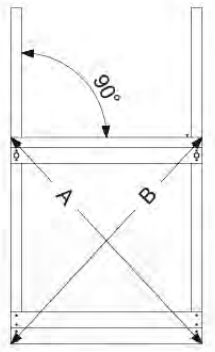

DL 145 Base Tower BT20 - P02 BT20 - 17-11-2021 - v1.0

07-1

07-2

DL 145 Base Tower BT20 - P04 BT20 - 17-11-2021 - v1.0

07-3

DL 145 Base Tower BT20 - P05 BT20 - 17-11-2021 - v1.0

07-4

DL 145 Base Tower BT20 - P06 BT20 - 17-11-2021 - v1.0

08 Extended Tower ET27

	PartNo	PartName	QTY.
Hardware pack	001_406	Stealth Screw 8x45	4
	001_417	Stealth Screw 8x80	2
	002_220	Gap Point Screw T25 - 5x45	90
	002_223	Gap Point Screw T25 - 5x80	20
Other	007_001	Ground-anchor	2
	022_31x	bpc-base version 3	4
	022_84x	bpc cover	4
Timber	B220	Post 90x90 L2200	2
	C74	Beam 740 mm	4
	C141	Beam 1410 mm	1
	D74	Board 740 mm	6
	D123	Board 1230 mm	9
	D141	Board 1410 mm	3

Extension Tower H080 - P02 - ET27 - 10-11-2022 - v1

08-1

Base Tower

A = B

08-2

80

45

08-3