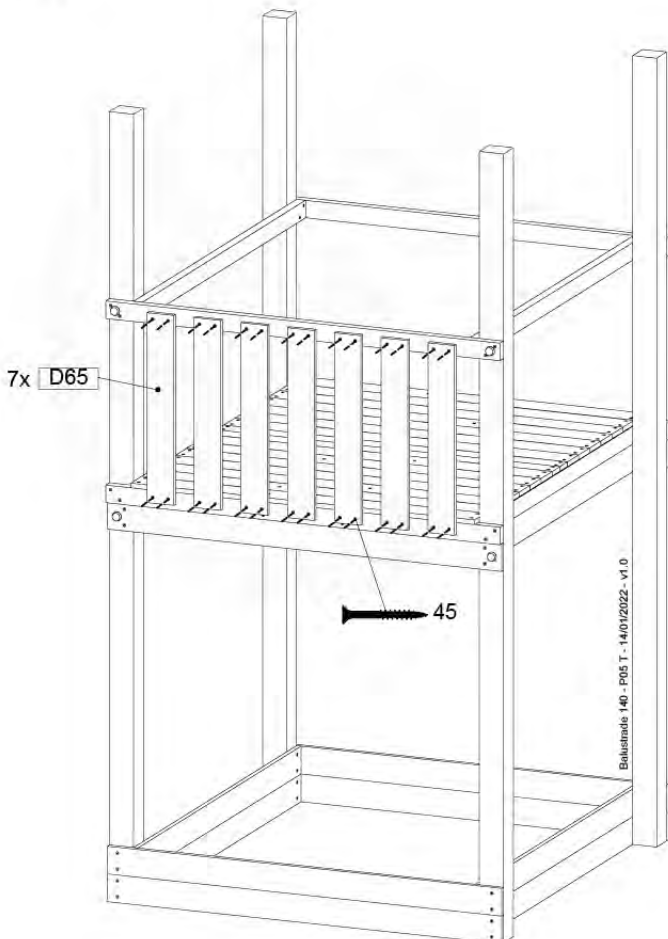

Extension Tower 14080 - P17 - ET27_28 - 10-1-2022 - v1

08-4

Extension Tower 14080 - P20 - ET27_28 - 10-1-2022 - v1

09 Balustrade (1x)

BL05

	PartNo	PartName	QTY.
Hardware pack	002_220	Gap Point Screw T25 - 5x45	28
Timber	D65	Board 650 mm	7

Balustrade 140 - PD2 U - 14/01/2022 - v1.0

09-1

10 Balustrade (1x)

BL06

Balustrade 140 - P03 T - 14/01/2022 - v1.0

	PartNo	PartName	QTY.
Hardware pack	002_220	Gap Point Screw T25 - 5x45	28
Timber	D65	Board 650 mm	7

10-1

Balustrade 140 - P05 T - 14/01/2022 - v1.0

11 Balustrade (1x)

BL10

	PartNo	PartName	QTY.
Hardware pack	002_220	Gap Point Screw T25 - 5x45	12
	002_223	Gap Point Screw T25 - 5x80	4
Timber	C70	Beam 700 mm	1
	D65	Board 650 mm	3