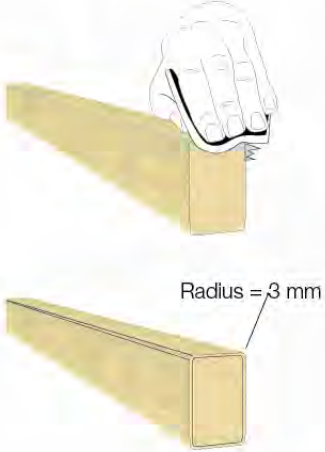

21-5

1x
022_910

AK115145 Intro - s08-Chalet 2.1 - 05/04/2022 - v1

22