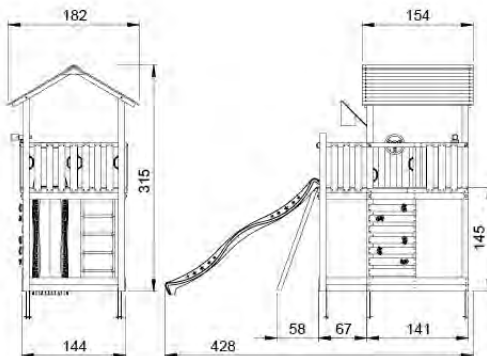

Part 2

Assembly

Instructions

Jungle Chalet 2.1

801_013

Jungle Gym

BACKYARD PLAYGROUNDS

since 1988

01 What's in the Delivery?

401_015

02 Hardware

Total HWP 100_004 + 100_155 Jungle Chalet 2.1

20220331

001_102	10x		M8 x 30mm	000_101	10x		ø2 x 20mm
001_417	12x		ø8 x 80mm	003_010	10x		M8x14.2mm
001_406	13x		ø8 x 45mm	004_050	10x		M8 x 22mm
001_404	4x		ø8 x 30mm	120_005	16x		M8
002_223	98x		ø5 x 80mm				
002_220	521x		ø5 x 45mm				
002_219	6x		ø5 x 30mm				
002_308	2x		ø5.0 x 20mm				
002_041	3x		ø4.5 x 20mm				
002_042	4x		ø3.5 x 13mm				