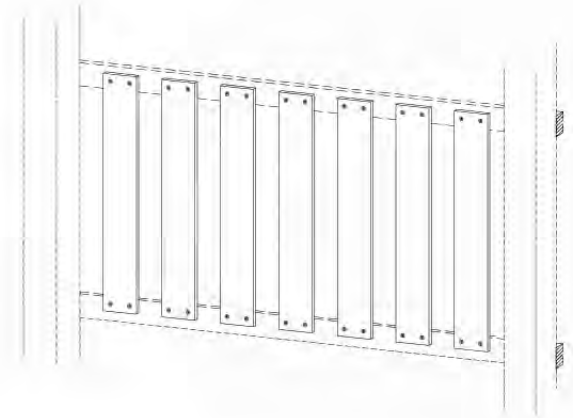

Extension Tower 14080 - P17 - ET27_28 - 10-1-2022 - v1

08-4

Extension Tower 14080 - P20 - ET27_28 - 10-1-2022 - v1

09 Balustrade (1x)

BL05

	PartNo	PartName	QTY.
Hardware pack	002_220	Gap Point Screw T25 - 5x45	28
Timber	D65	Board 650 mm	7