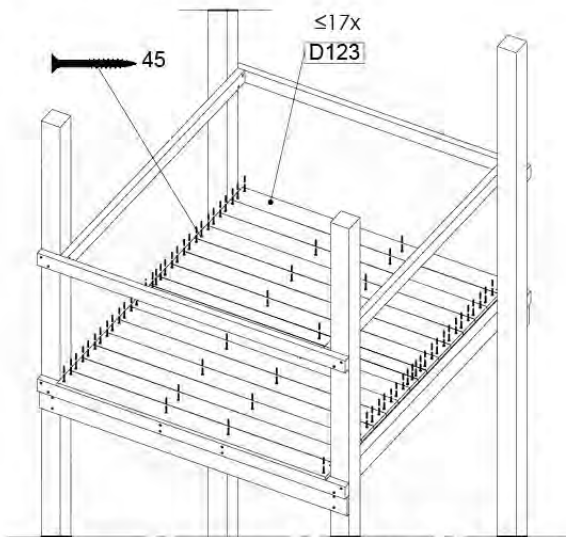

06 Playground Foundation

FD11

07 Base Tower

BT20

	PartNo	PartName	QTY.
Hardware pack	001_406	Stealth Screw 8x45	6
	001_417	Stealth Screw 8x80	4
	002_220	Gap Point Screw T25 - 5x45	135
	002_223	Gap Point Screw T25 - 5x80	40
Other	007_001	Ground-anchor	2
	022_31x	bpc-base version 3	8
	022_84x	bpc cover	8
Timber	B270	Post 90x90 L2700	4
	C141	Beam 1410 mm	10
	D123	Board 1230 mm	17
	D141	Board 1410 mm	12

DL 145 Base Tower BT20 - P02 BT20 - 17-11-2021 - v1.0

07-1

07-2

DL 145 Base Tower BT20 - P04 BT20 - 17-11-2021 - v1.0

07-3

DL 145 Base Tower BT20 - P05 BT20 - 17-11-2021 - v1.0

07-4

DL 145 Base Tower BT20 - P06 BT20 - 17-11-2021 - v1.0

08 Extended Tower ET27

	PartNo	PartName	QTY.
Hardware pack	001_406	Stealth Screw 8x45	4
	001_417	Stealth Screw 8x80	2
	002_220	Gap Point Screw T25 - 5x45	90
	002_223	Gap Point Screw T25 - 5x80	20
Other	007_001	Ground-anchor	2
	022_31x	bpc-base version 3	4
	022_84x	bpc cover	4
Timber	B220	Post 90x90 L2200	2
	C74	Beam 740 mm	4
	C141	Beam 1410 mm	1
	D74	Board 740 mm	6
	D123	Board 1230 mm	9
	D141	Board 1410 mm	3

Extension Tower H080 - P02 - ET27 - 10-11-2022 - v1

08-1

Base Tower

A = B

08-2

80

45

08-3