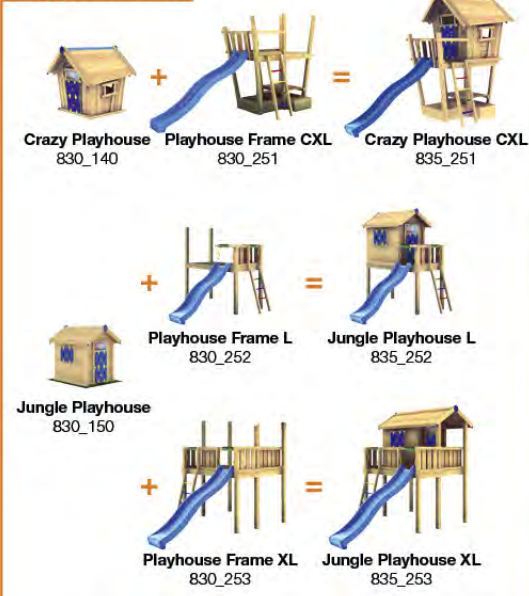

1x
022_910

AK115145 Intro - s08-Chalet 2.1 - 05/04/2022 - v1

22

Playtowers

Playhouses

Modules

Accessories