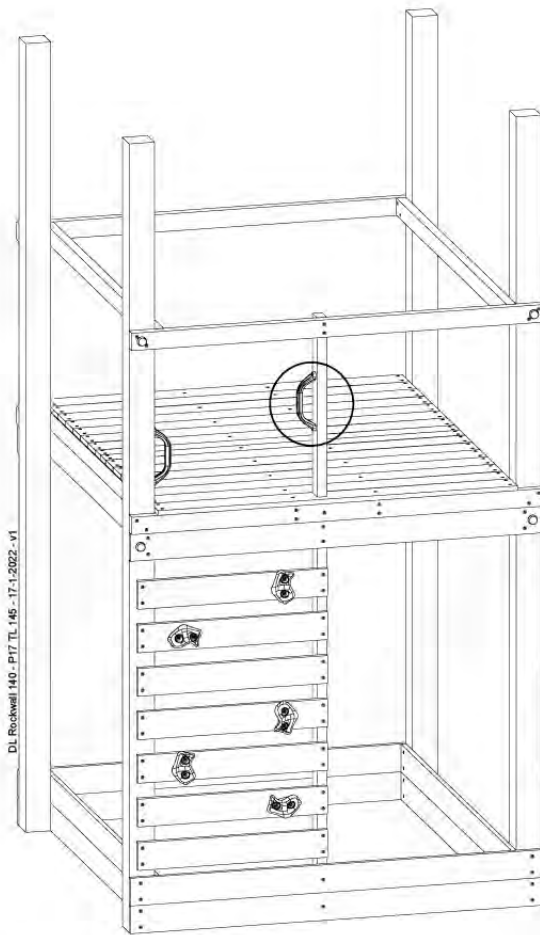

DL Rockwall 140 - P04 TL 145 - 17-1-2022 - v1

13-1

13-2

13-3

13-4

14 Roof

RF15

	PartNo	PartName	QTY.
Hardware pack	001_417	Stealth Screw 8x80	4
	002_220	Gap Point Screw T25 - 5x45	108
Timber	C96	Beam L=(900+beam height) mm	4
	D123	Board 1230 mm	1
	D154	Board 1540 mm	24

Roof Chalet 140 - P02 - 3-11-2021 - v1.0

14-1

14-2

14-3

14-4

15 Ladder

LA25

	PartNo	PartName	QTY.
Hardware pack	001_404	Stealth Screw 8x30	4
	002_219	Gap Point Screw T25 - 5x30	4
	002_220	Gap Point Screw T25 - 5x45	8
	002_223	Gap Point Screw T25 - 5x80	4
Other	005_03x	Ladder Rung Y/B/G/R	4
	005_522	Connection Bracket Mini Market	2
	022_835	Rung Cap	8
	120_102	Handgrip set (complete 2x)	1
Timber	C70	Beam 700 mm	1
	C150	Beam 1500 mm	2