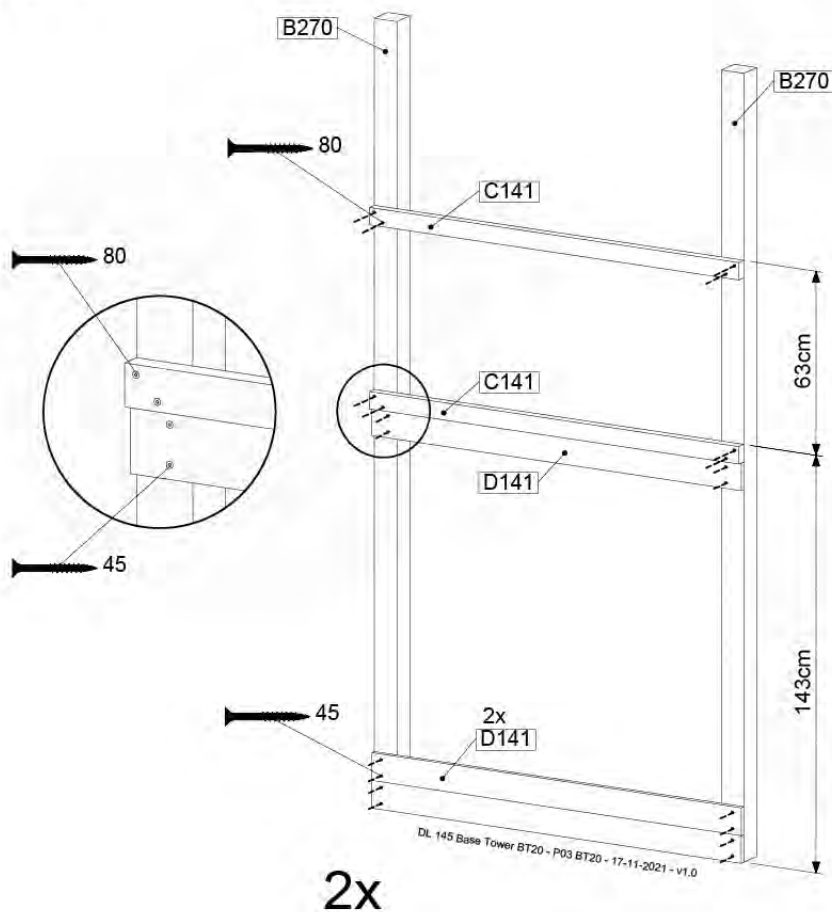

07 Base Tower

BT20

	PartNo	PartName	QTY.
Hardware pack	001_406	Stealth Screw 8x45	6
	001_417	Stealth Screw 8x80	4
	002_220	Gap Point Screw T25 - 5x45	135
	002_223	Gap Point Screw T25 - 5x80	40
Other	007_001	Ground-anchor	2
	022_31x	bpc-base version 3	8
	022_84x	bpc cover	8
Timber	B270	Post 90x90 L2700	4
	C141	Beam 1410 mm	10
	D123	Board 1230 mm	17
	D141	Board 1410 mm	12

07-1