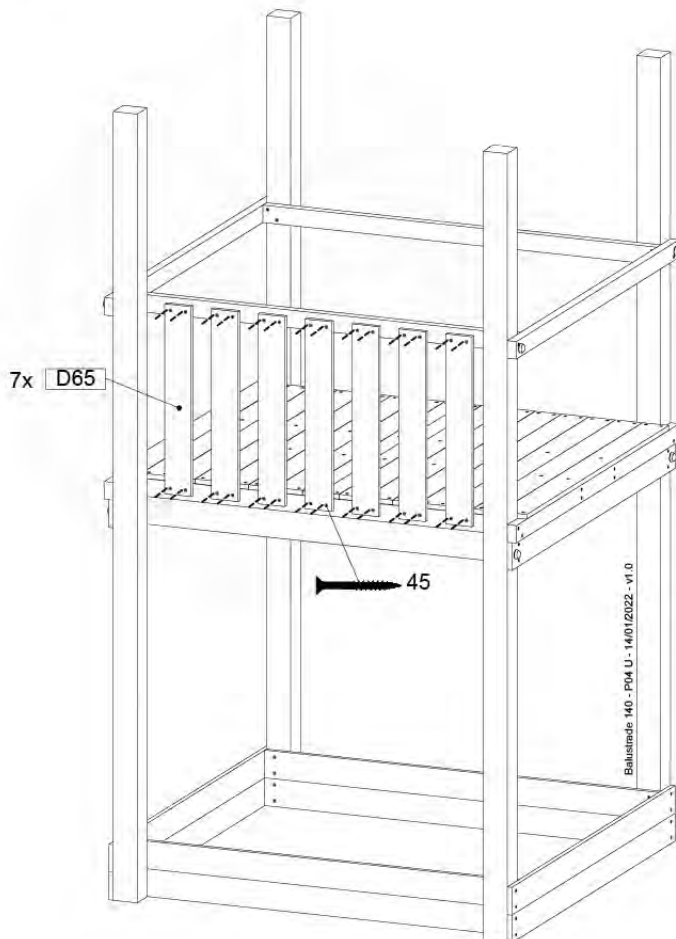

Extension Tower H080 - P02 - ET27 - 10-11-2022 - v1

08-1

Base Tower

A = B

08-2

80

45

08-3

Extension Tower 14080 - P17 - ET27_28 - 10-1-2022 - v1

08-4

Extension Tower 14080 - P20 - ET27_28 - 10-1-2022 - v1

09 Balustrade (1x)

BL05

	PartNo	PartName	QTY.
Hardware pack	002_220	Gap Point Screw T25 - 5x45	28
Timber	D65	Board 650 mm	7

Balustrade 140 - PD2 U - 14/01/2022 - v1.0

09-1

10 Balustrade (1x)

BL06

Balustrade 140 - P03 T - 14/01/2022 - v1.0

	PartNo	PartName	QTY.
Hardware pack	002_220	Gap Point Screw T25 - 5x45	28
Timber	D65	Board 650 mm	7