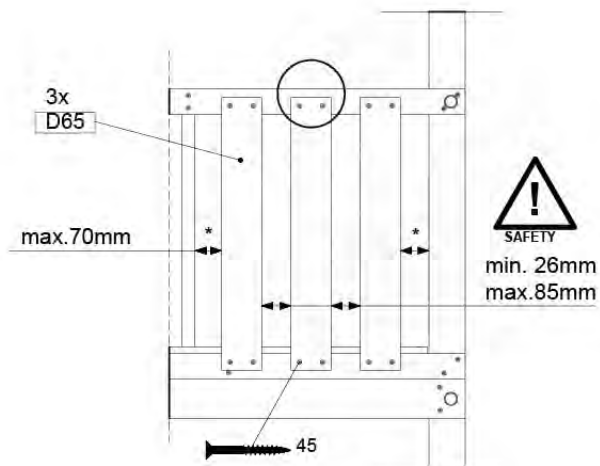

11 Balustrade (1x)

BL10

	PartNo	PartName	QTY.
Hardware pack	002_220	Gap Point Screw T25 - 5x45	12
	002_223	Gap Point Screw T25 - 5x80	4
Timber	C70	Beam 700 mm	1
	D65	Board 650 mm	3

11-1