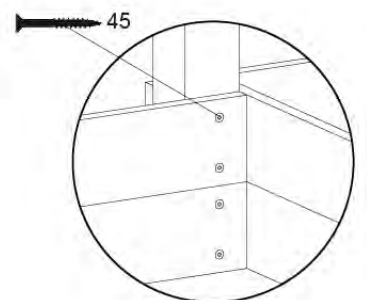

08 Extended Tower ET27

	PartNo	PartName	QTY.
Hardware pack	001_406	Stealth Screw 8x45	4
	001_417	Stealth Screw 8x80	2
	002_220	Gap Point Screw T25 - 5x45	90
	002_223	Gap Point Screw T25 - 5x80	20
Other	007_001	Ground-anchor	2
	022_31x	bpc-base version 3	4
	022_84x	bpc cover	4
Timber	B220	Post 90x90 L2200	2
	C74	Beam 740 mm	4
	C141	Beam 1410 mm	1
	D74	Board 740 mm	6
	D123	Board 1230 mm	9
	D141	Board 1410 mm	3

Extension Tower H080 - P02 - ET27 - 10-11-2022 - v1

08-1

Base Tower

$A = B$

08-2

08-3

Extension Tower 14080 - P17 - ET27_28 - 10-1-2022 - v1

08-4