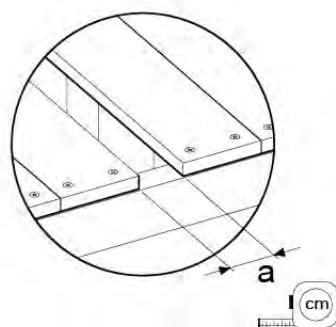

DL 145 Base Tower BT20 - P02 BT20 - 17-11-2021 - v1.0

07-1

07-2

DL 145 Base Tower BT20 - P04 BT20 - 17-11-2021 - v1.0

07-3

DL 145 Base Tower BT20 - P05 BT20 - 17-11-2021 - v1.0

07-4

DL 145 Base Tower BT20 - P06 BT20 - 17-11-2021 - v1.0

08 Extended Tower ET27

	PartNo	PartName	QTY.
Hardware pack	001_406	Stealth Screw 8x45	4
	001_417	Stealth Screw 8x80	2
	002_220	Gap Point Screw T25 - 5x45	90
	002_223	Gap Point Screw T25 - 5x80	20
Other	007_001	Ground-anchor	2
	022_31x	bpc-base version 3	4
	022_84x	bpc cover	4
Timber	B220	Post 90x90 L2200	2
	C74	Beam 740 mm	4
	C141	Beam 1410 mm	1
	D74	Board 740 mm	6
	D123	Board 1230 mm	9
	D141	Board 1410 mm	3