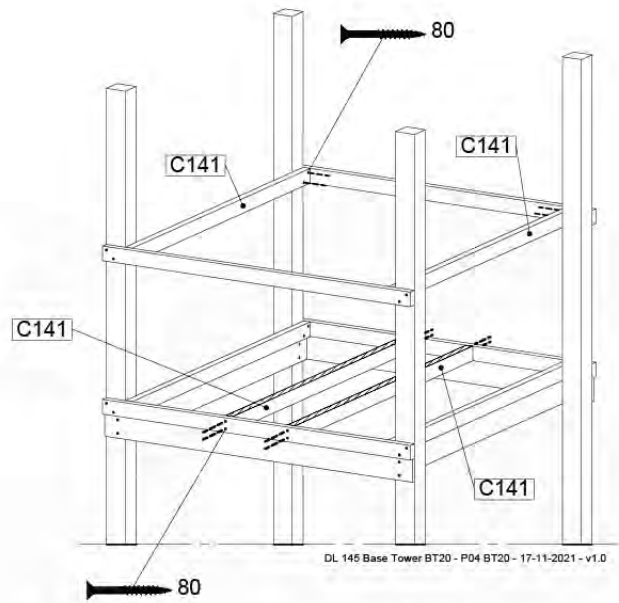

06 Playground Foundation

FD11

07 Base Tower

BT20

	PartNo	PartName	QTY.
Hardware pack	001_406	Stealth Screw 8x45	6
	001_417	Stealth Screw 8x80	4
	002_220	Gap Point Screw T25 - 5x45	135
	002_223	Gap Point Screw T25 - 5x80	40
Other	007_001	Ground-anchor	2
	022_31x	bpc-base version 3	8
	022_84x	bpc cover	8
Timber	B270	Post 90x90 L2700	4
	C141	Beam 1410 mm	10
	D123	Board 1230 mm	17
	D141	Board 1410 mm	12

DL 145 Base Tower BT20 - P02 BT20 - 17-11-2021 - v1.0

07-1

07-2

DL 145 Base Tower BT20 - P04 BT20 - 17-11-2021 - v1.0

07-3

DL 145 Base Tower BT20 - P05 BT20 - 17-11-2021 - v1.0

07-4

DL 145 Base Tower BT20 - P06 BT20 - 17-11-2021 - v1.0

08 Extended Tower ET27

	PartNo	PartName	QTY.
Hardware pack	001_406	Stealth Screw 8x45	4
	001_417	Stealth Screw 8x80	2
	002_220	Gap Point Screw T25 - 5x45	90
	002_223	Gap Point Screw T25 - 5x80	20
Other	007_001	Ground-anchor	2
	022_31x	bpc-base version 3	4
	022_84x	bpc cover	4
Timber	B220	Post 90x90 L2200	2
	C74	Beam 740 mm	4
	C141	Beam 1410 mm	1
	D74	Board 740 mm	6
	D123	Board 1230 mm	9
	D141	Board 1410 mm	3