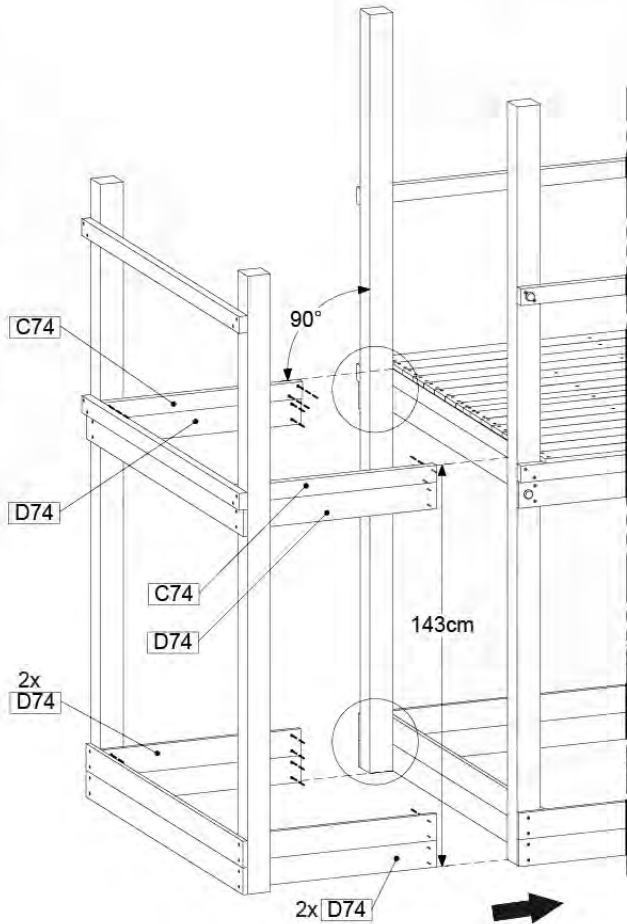

08 Extended Tower ET27

	PartNo	PartName	QTY.
Hardware pack	001_406	Stealth Screw 8x45	4
	001_417	Stealth Screw 8x80	2
	002_220	Gap Point Screw T25 - 5x45	90
	002_223	Gap Point Screw T25 - 5x80	20
Other	007_001	Ground-anchor	2
	022_31x	bpc-base version 3	4
	022_84x	bpc cover	4
Timber	B220	Post 90x90 L2200	2
	C74	Beam 740 mm	4
	C141	Beam 1410 mm	1
	D74	Board 740 mm	6
	D123	Board 1230 mm	9
	D141	Board 1410 mm	3

Extension Tower H080 - P02 - ET27 - 10-11-2022 - v1

08-1

Base Tower

$A = B$

08-2

08-3

Extension Tower 14080 - P17 - ET27_28 - 10-1-2022 - v1

08-4

Extension Tower 14080 - P20 - ET27_28 - 10-1-2022 - v1

09 Balustrade (1x)

BL05

	PartNo	PartName	QTY.
Hardware pack	002_220	Gap Point Screw T25 - 5x45	28
Timber	D65	Board 650 mm	7

Balustrade 140 - PD2 U - 14/01/2022 - v1.0