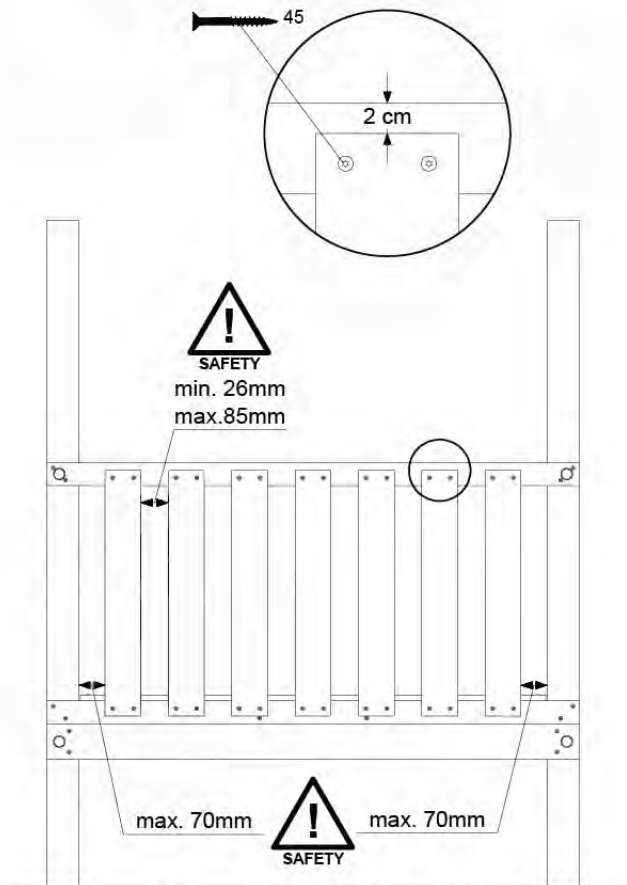

09-1

10 Balustrade (1x)

BL06

	PartNo	PartName	QTY.
Hardware pack	002_220	Gap Point Screw T25 - 5x45	28
Timber	D65	Board 650 mm	7

Balustrade 140 - P03 T - 14/01/2022 - v1.0

10-1

11 Balustrade (1x)

BL10