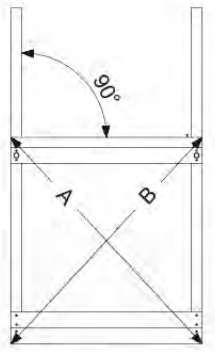

DL 145 Base Tower BT20 - P02 BT20 - 17-11-2021 - v1.0

07-1

07-2

DL 145 Base Tower BT20 - P04 BT20 - 17-11-2021 - v1.0

07-3

DL 145 Base Tower BT20 - P05 BT20 - 17-11-2021 - v1.0

07-4

DL 145 Base Tower BT20 - P06 BT20 - 17-11-2021 - v1.0

08 Extended Tower ET27

	PartNo	PartName	QTY.
Hardware pack	001_406	Stealth Screw 8x45	4
	001_417	Stealth Screw 8x80	2
	002_220	Gap Point Screw T25 - 5x45	90
	002_223	Gap Point Screw T25 - 5x80	20
Other	007_001	Ground-anchor	2
	022_31x	bpc-base version 3	4
	022_84x	bpc cover	4
Timber	B220	Post 90x90 L2200	2
	C74	Beam 740 mm	4
	C141	Beam 1410 mm	1
	D74	Board 740 mm	6
	D123	Board 1230 mm	9
	D141	Board 1410 mm	3

Extension Tower H080 - P02 - ET27 - 10-11-2022 - v1

08-1

Base Tower

$A = B$

08-2

08-3

Extension Tower 14080 - P17 - ET27_28 - 10-1-2022 - v1

08-4