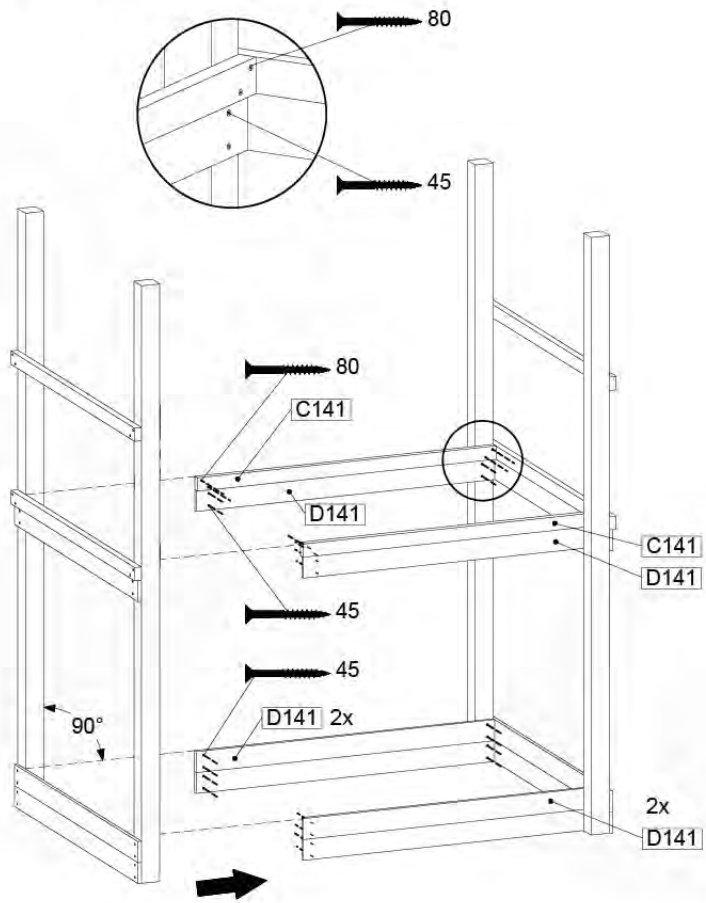

06 Playground Foundation

FD11

07 Base Tower

BT20

	PartNo	PartName	QTY.
Hardware pack	001_406	Stealth Screw 8x45	6
	001_417	Stealth Screw 8x80	4
	002_220	Gap Point Screw T25 - 5x45	135
	002_223	Gap Point Screw T25 - 5x80	40
Other	007_001	Ground-anchor	2
	022_31x	bpc-base version 3	8
	022_84x	bpc cover	8
Timber	B270	Post 90x90 L2700	4
	C141	Beam 1410 mm	10
	D123	Board 1230 mm	17
	D141	Board 1410 mm	12

DL 145 Base Tower BT20 - P02 BT20 - 17-11-2021 - v1.0

07-1

07-2

DL 145 Base Tower BT20 - P04 BT20 - 17-11-2021 - v1.0

07-3

DL 145 Base Tower BT20 - P05 BT20 - 17-11-2021 - v1.0

07-4

DL 145 Base Tower BT20 - P06 BT20 - 17-11-2021 - v1.0