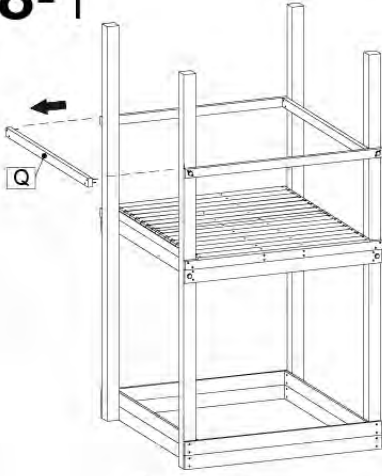

06 Playground Foundation

FD11

07 Base Tower

BT20

	PartNo	PartName	QTY.
Hardware pack	001_406	Stealth Screw 8x45	6
	001_417	Stealth Screw 8x80	4
	002_220	Gap Point Screw T25 - 5x45	135
	002_223	Gap Point Screw T25 - 5x80	40
Other	007_001	Ground-anchor	2
	022_31x	bpc-base version 3	8
	022_84x	bpc cover	8
Timber	B270	Post 90x90 L2700	4
	C141	Beam 1410 mm	10
	D123	Board 1230 mm	17
	D141	Board 1410 mm	12

DL 145 Base Tower BT20 - P02 BT20 - 17-11-2021 - v1.0

07-1

07-2

DL 145 Base Tower BT20 - P04 BT20 - 17-11-2021 - v1.0

07-3

DL 145 Base Tower BT20 - P05 BT20 - 17-11-2021 - v1.0

07-4

DL 145 Base Tower BT20 - P06 BT20 - 17-11-2021 - v1.0

08 Extended Tower ET27

	PartNo	PartName	QTY.
Hardware pack	001_406	Stealth Screw 8x45	4
	001_417	Stealth Screw 8x80	2
	002_220	Gap Point Screw T25 - 5x45	90
	002_223	Gap Point Screw T25 - 5x80	20
Other	007_001	Ground-anchor	2
	022_31x	bpc-base version 3	4
	022_84x	bpc cover	4
Timber	B220	Post 90x90 L2200	2
	C74	Beam 740 mm	4
	C141	Beam 1410 mm	1
	D74	Board 740 mm	6
	D123	Board 1230 mm	9
	D141	Board 1410 mm	3

Extension Tower H080 - P02 - ET27 - 10-11-2022 - v1

08-1

Base Tower

$A = B$

08-2

08-3

Extension Tower 14080 - P17 - ET27_28 - 10-1-2022 - v1

08-4