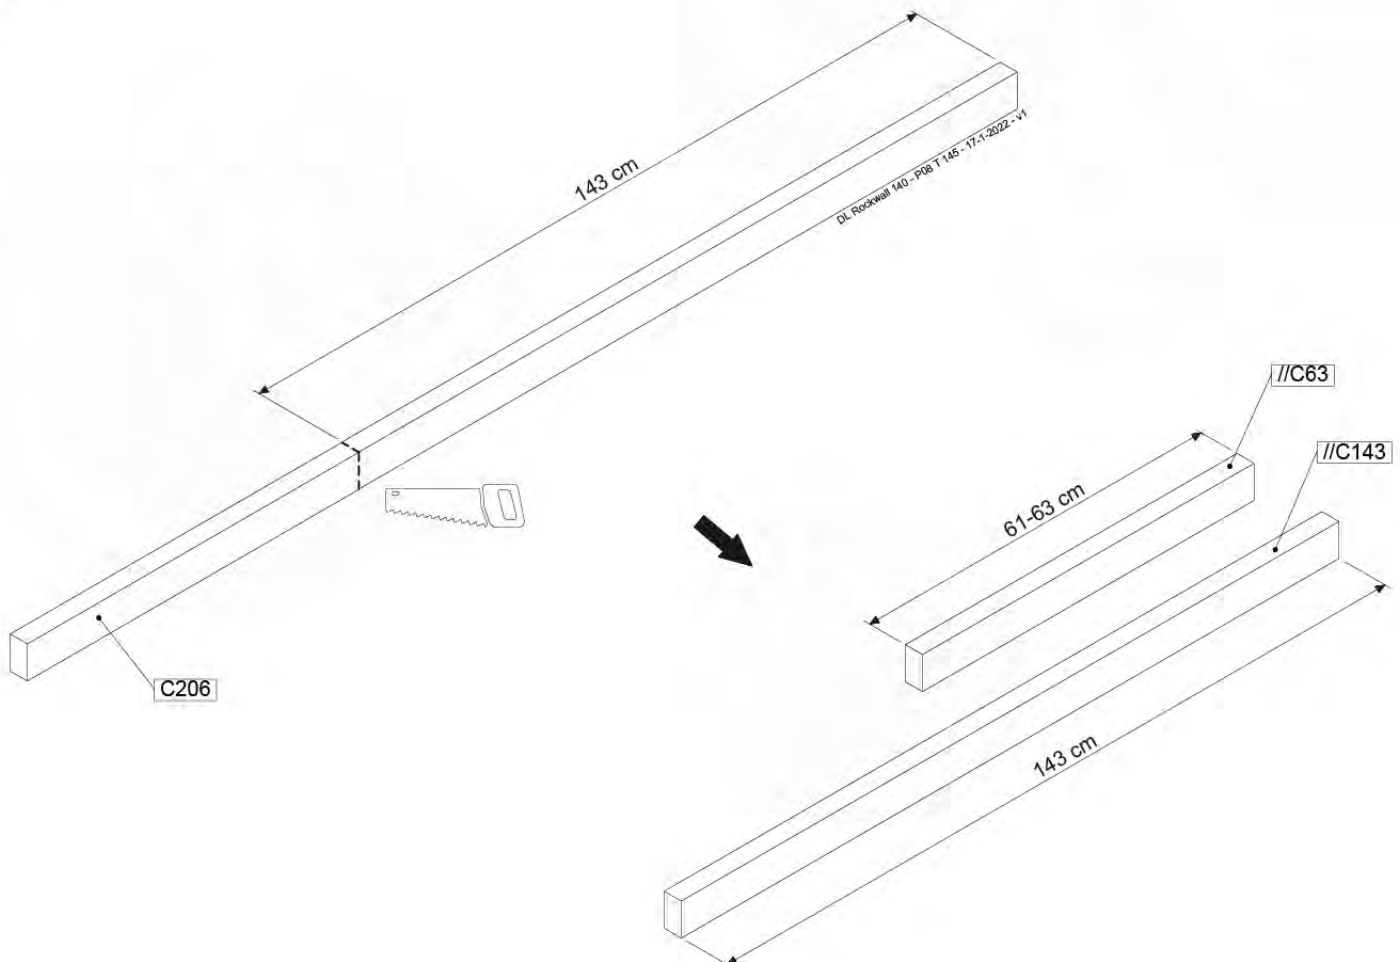

13 Rock Wall

RW19

	PartNo	PartName	QTY.
Hardware pack	001_102	Washer Head Screw T40 M8x30	10
	002_220	Gap Point Screw T25 - 5x45	32
	002_223	Gap Point Screw T25 - 5x80	5
	003_010	M8 spring lock washer	10
	004_050	M8 22mm Drive in Nut	10
Other	022_50x	Climbing Rock	5
	120_102	Handgrip set (complete 2x)	1
Timber	C206	Beam 2060 mm	1
	D65	Board 650 mm	7

DL Rockwall 140 - P04 TL 145 - 17-1-2022 - v1

13-1