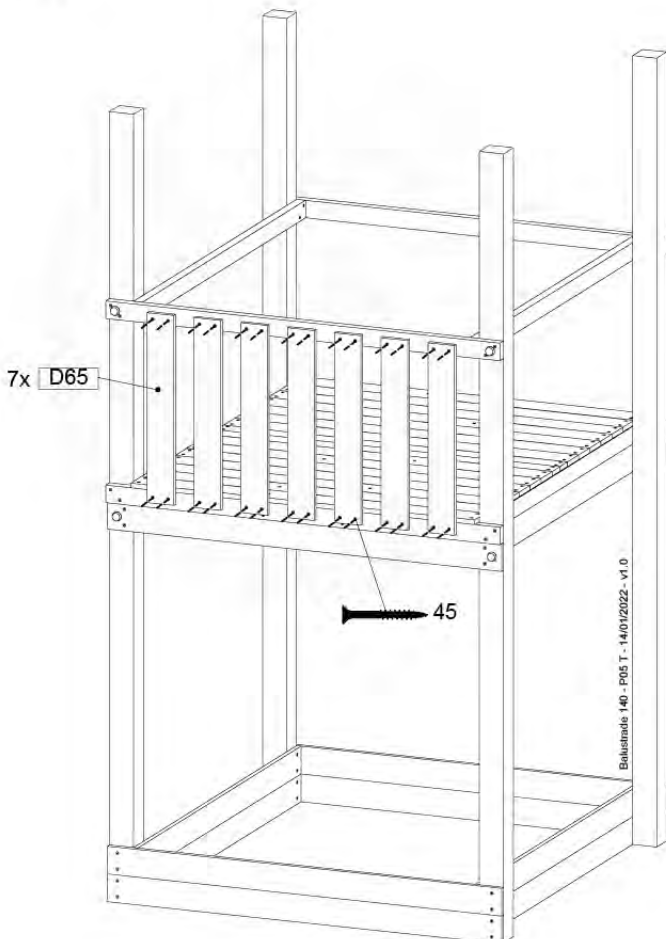

Extension Tower 14080 - P20 - ET27_28 - 10-1-2022 - v1

09 Balustrade (1x)

BL05

	PartNo	PartName	QTY.
Hardware pack	002_220	Gap Point Screw T25 - 5x45	28
Timber	D65	Board 650 mm	7

Balustrade 140 - PD2 U - 14/01/2022 - v1.0

09-1

10 Balustrade (1x)

BL06

	PartNo	PartName	QTY.
Hardware pack	002_220	Gap Point Screw T25 - 5x45	28
Timber	D65	Board 650 mm	7

Balustrade 140 - P03 T - 14/01/2022 - v1.0

10-1

11 Balustrade (1x)

BL10

	PartNo	PartName	QTY.
Hardware pack	002_220	Gap Point Screw T25 - 5x45	12
	002_223	Gap Point Screw T25 - 5x80	4
Timber	C70	Beam 700 mm	1
	D65	Board 650 mm	3

DL Half Balustrade 70/140 - P08 TR - 14/07/2022 - v1