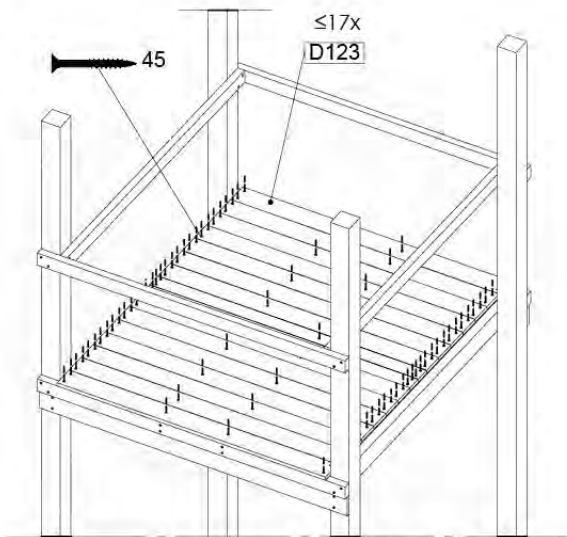

06 Playground Foundation

FD11

07 Base Tower

BT20

	PartNo	PartName	QTY.
Hardware pack	001_406	Stealth Screw 8x45	6
	001_417	Stealth Screw 8x80	4
	002_220	Gap Point Screw T25 - 5x45	135
	002_223	Gap Point Screw T25 - 5x80	40
Other	007_001	Ground-anchor	2
	022_31x	bpc-base version 3	8
	022_84x	bpc cover	8
Timber	B270	Post 90x90 L2700	4
	C141	Beam 1410 mm	10
	D123	Board 1230 mm	17
	D141	Board 1410 mm	12

DL 145 Base Tower BT20 - P02 BT20 - 17-11-2021 - v1.0

07-1

07-2

DL 145 Base Tower BT20 - P04 BT20 - 17-11-2021 - v1.0

07-3

DL 145 Base Tower BT20 - P05 BT20 - 17-11-2021 - v1.0

07-4

DL 145 Base Tower BT20 - P06 BT20 - 17-11-2021 - v1.0

08 Extended Tower ET27

	PartNo	PartName	QTY.
Hardware pack	001_406	Stealth Screw 8x45	4
	001_417	Stealth Screw 8x80	2
	002_220	Gap Point Screw T25 - 5x45	90
	002_223	Gap Point Screw T25 - 5x80	20
Other	007_001	Ground-anchor	2
	022_31x	bpc-base version 3	4
	022_84x	bpc cover	4
Timber	B220	Post 90x90 L2200	2
	C74	Beam 740 mm	4
	C141	Beam 1410 mm	1
	D74	Board 740 mm	6
	D123	Board 1230 mm	9
	D141	Board 1410 mm	3

Extension Tower H080 - P02 - ET27 - 10-11-2022 - v1

08-1

Base Tower

$A = B$

08-2

08-3

Extension Tower 14080 - P17 - ET27_28 - 10-1-2022 - v1

08-4