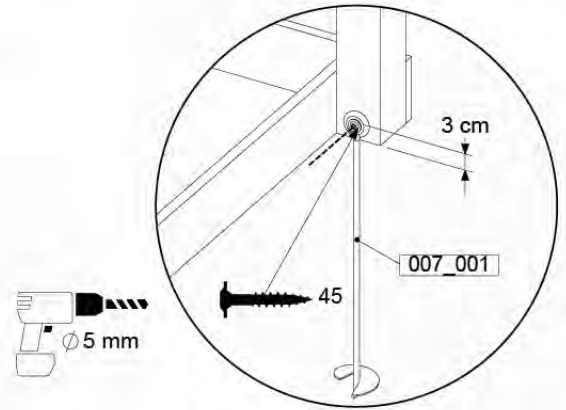

1-Climb Module / 2-Climb Module
457_105
457_106

17 Ground Anchors

GA11

Parts:

Assembly Package Tower
194_300 + 194_600

Tower Anchors - Pkg-GA11 - 22022022 - V1.1

17-1

17-2