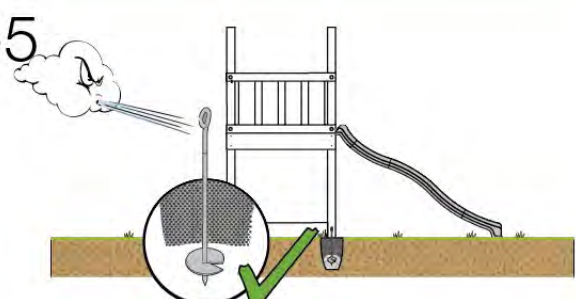

06 Playground Foundation

FD11

07 Base Tower

BT20

	PartNo	PartName	QTY.
Hardware pack	001_406	Stealth Screw 8x45	6
	001_417	Stealth Screw 8x80	4
	002_220	Gap Point Screw T25 - 5x45	135
	002_223	Gap Point Screw T25 - 5x80	40
Other	007_001	Ground-anchor	2
	022_31x	bpc-base version 3	8
	022_84x	bpc cover	8
Timber	B270	Post 90x90 L2700	4
	C141	Beam 1410 mm	10
	D123	Board 1230 mm	17
	D141	Board 1410 mm	12