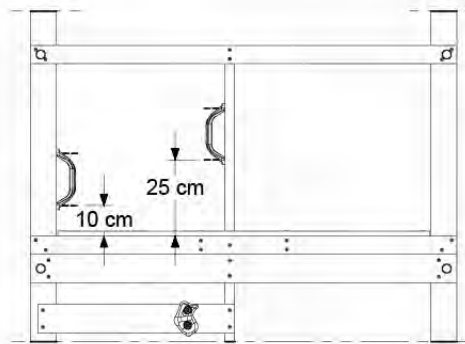

DL Rockwall 140 - P04 TL 145 - 17-1-2022 - v1

13-1

13-2

13-3

13-4

14 Roof

RF15

	PartNo	PartName	QTY.
Hardware pack	001_417	Stealth Screw 8x80	4
	002_220	Gap Point Screw T25 - 5x45	108
Timber	C96	Beam L=(900+beam height) mm	4
	D123	Board 1230 mm	1
	D154	Board 1540 mm	24