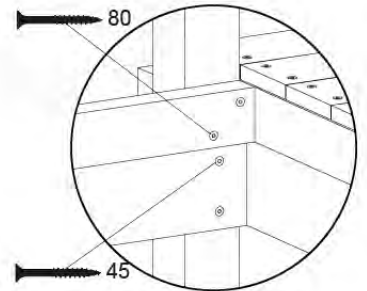

08 Extended Tower ET27

	PartNo	PartName	QTY.
Hardware pack	001_406	Stealth Screw 8x45	4
	001_417	Stealth Screw 8x80	2
	002_220	Gap Point Screw T25 - 5x45	90
	002_223	Gap Point Screw T25 - 5x80	20
Other	007_001	Ground-anchor	2
	022_31x	bpc-base version 3	4
	022_84x	bpc cover	4
Timber	B220	Post 90x90 L2200	2
	C74	Beam 740 mm	4
	C141	Beam 1410 mm	1
	D74	Board 740 mm	6
	D123	Board 1230 mm	9
	D141	Board 1410 mm	3

Extension Tower H080 - P02 - ET27 - 10-11-2022 - v1

08-1

Base Tower

$A = B$

08-2

08-3

Extension Tower 14080 - P17 - ET27_28 - 10-1-2022 - v1

08-4