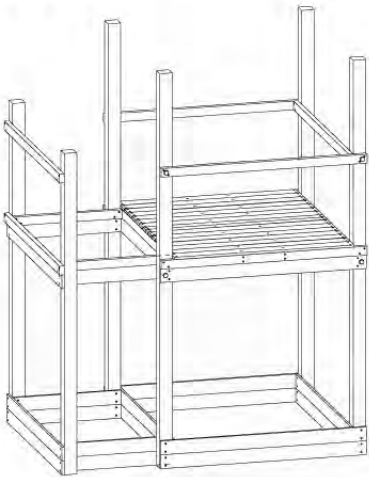

08 Extended Tower ET27

	PartNo	PartName	QTY.
Hardware pack	001_406	Stealth Screw 8x45	4
	001_417	Stealth Screw 8x80	2
	002_220	Gap Point Screw T25 - 5x45	90
	002_223	Gap Point Screw T25 - 5x80	20
Other	007_001	Ground-anchor	2
	022_31x	bpc-base version 3	4
	022_84x	bpc cover	4
Timber	B220	Post 90x90 L2200	2
	C74	Beam 740 mm	4
	C141	Beam 1410 mm	1
	D74	Board 740 mm	6
	D123	Board 1230 mm	9
	D141	Board 1410 mm	3

Extension Tower H080 - P02 - ET27 - 10-11-2022 - v1

08-1

Base Tower

$A = B$

08-2

08-3

Extension Tower 14080 - P17 - ET27_28 - 10-1-2022 - v1

08-4

Extension Tower 14080 - P20 - ET27_28 - 10-1-2022 - v1

09 Balustrade (1x)

BL05

	PartNo	PartName	QTY.
Hardware pack	002_220	Gap Point Screw T25 - 5x45	28
Timber	D65	Board 650 mm	7

Balustrade 140 - PD2 U - 14/01/2022 - v1.0