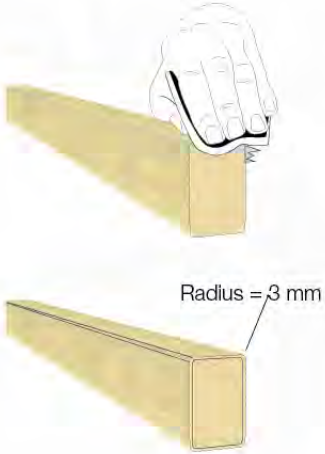

21-5

1x
022_910

AK115145 Intro - s08-Chalet 2.1 - 05/04/2022 - v1

22