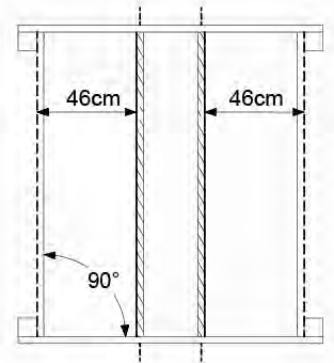

DL 145 Base Tower BT20 - P02 BT20 - 17-11-2021 - v1.0

07-1

07-2

DL 145 Base Tower BT20 - P04 BT20 - 17-11-2021 - v1.0

07-3

DL 145 Base Tower BT20 - P05 BT20 - 17-11-2021 - v1.0

07-4

DL 145 Base Tower BT20 - P06 BT20 - 17-11-2021 - v1.0

08 Extended Tower ET27

	PartNo	PartName	QTY.
Hardware pack	001_406	Stealth Screw 8x45	4
	001_417	Stealth Screw 8x80	2
	002_220	Gap Point Screw T25 - 5x45	90
	002_223	Gap Point Screw T25 - 5x80	20
Other	007_001	Ground-anchor	2
	022_31x	bpc-base version 3	4
	022_84x	bpc cover	4
Timber	B220	Post 90x90 L2200	2
	C74	Beam 740 mm	4
	C141	Beam 1410 mm	1
	D74	Board 740 mm	6
	D123	Board 1230 mm	9
	D141	Board 1410 mm	3