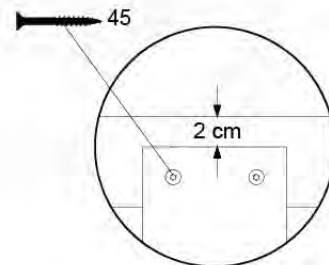

12 Balustrade (2x)

BL21

(194_101)

	PartNo	PartName	QTY.
Hardware Pack 100_601	002_220	Gap Point Screw T25 - 5x45	16
	002_223	Gap Point Screw T25 - 5x80	4
Timber	C74	Beam 740 mm	1
	D65	Board 650 mm	4

Balustrade 90 - P02 U - 13/01/2022 - v4

12-1