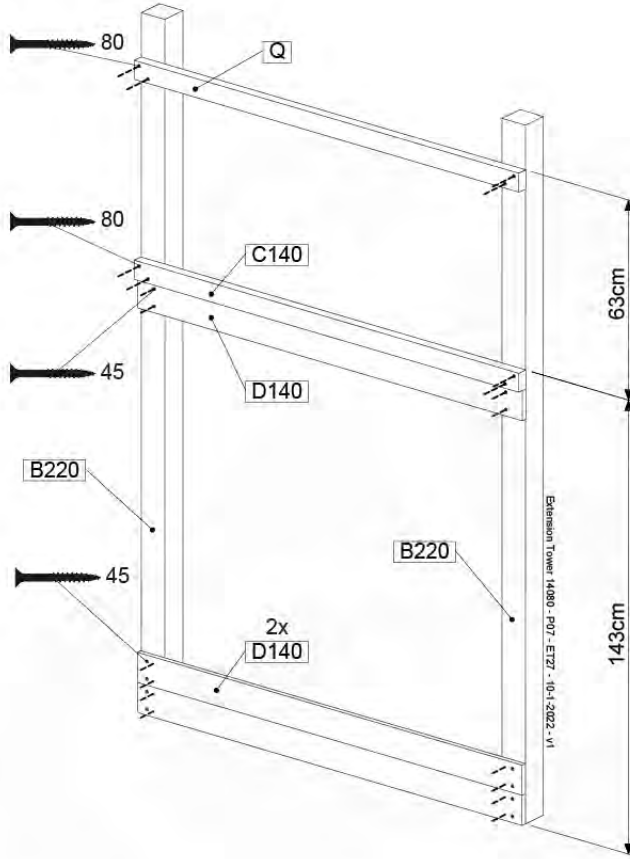

DL 145 Base Tower BT20 - P02 BT20 - 17-11-2021 - v1.0

07-1

07-2

DL 145 Base Tower BT20 - P04 BT20 - 17-11-2021 - v1.0

07-3

DL 145 Base Tower BT20 - P05 BT20 - 17-11-2021 - v1.0

07-4

DL 145 Base Tower BT20 - P06 BT20 - 17-11-2021 - v1.0

08 Extended Tower ET27

	PartNo	PartName	QTY.
Hardware pack	001_406	Stealth Screw 8x45	4
	001_417	Stealth Screw 8x80	2
	002_220	Gap Point Screw T25 - 5x45	90
	002_223	Gap Point Screw T25 - 5x80	20
Other	007_001	Ground-anchor	2
	022_31x	bpc-base version 3	4
	022_84x	bpc cover	4
Timber	B220	Post 90x90 L2200	2
	C74	Beam 740 mm	4
	C141	Beam 1410 mm	1
	D74	Board 740 mm	6
	D123	Board 1230 mm	9
	D141	Board 1410 mm	3

Extension Tower H080 - P02 - ET27 - 10-11-2022 - v1

08-1

Base Tower

$A = B$

08-2

08-3

Extension Tower 14080 - P17 - ET27_28 - 10-1-2022 - v1

08-4