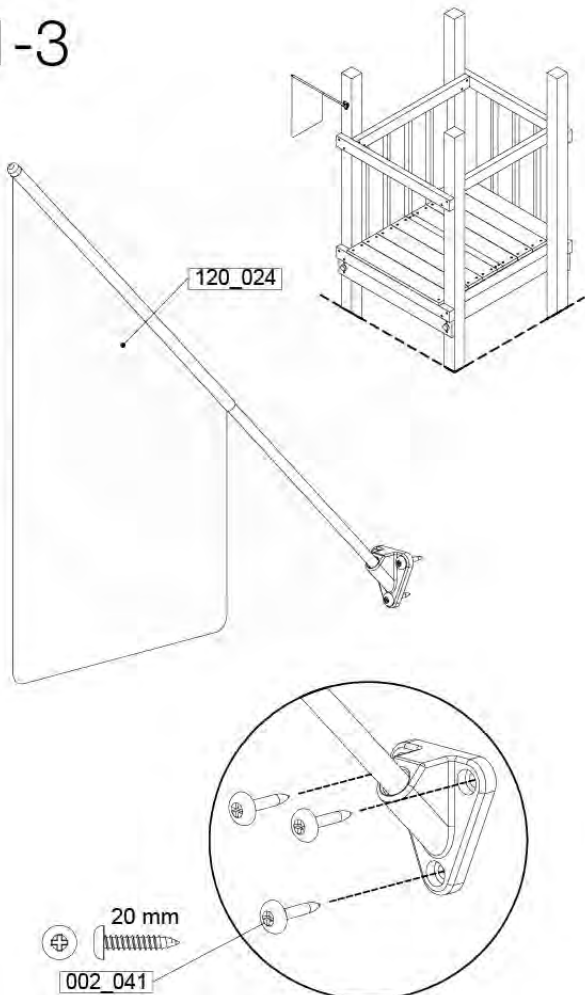

(194_119)

	PartNo	PartName	QTY.
Hardware Pack 100_617	001_406	Stealth Screw 8x45	1
	002_041	Dome head screw 4.5 x 20 mm	3
	002_042	Dome head screw 3.5 x 13mm	4
	002_219	Gap Point Screw T25 - 5x30	2
Other	022_300	Steering Wheel	1
	022_800	Rail P/T 105	1
	022_910	Sandpad	1
	103_901	Logo ID Plate	1
	104_107	Tool Set Climbing Units	1
	120_024	Tower Flag	1
	122_302	Telescope	1

Accessory set - P02_20-0-2021 - v4

21-1

21-2

Accessory set - P03 - 28-9-2021 - v4

21-3

21-4

Accessory set - P04 - 28-9-2021 - v4

21-5