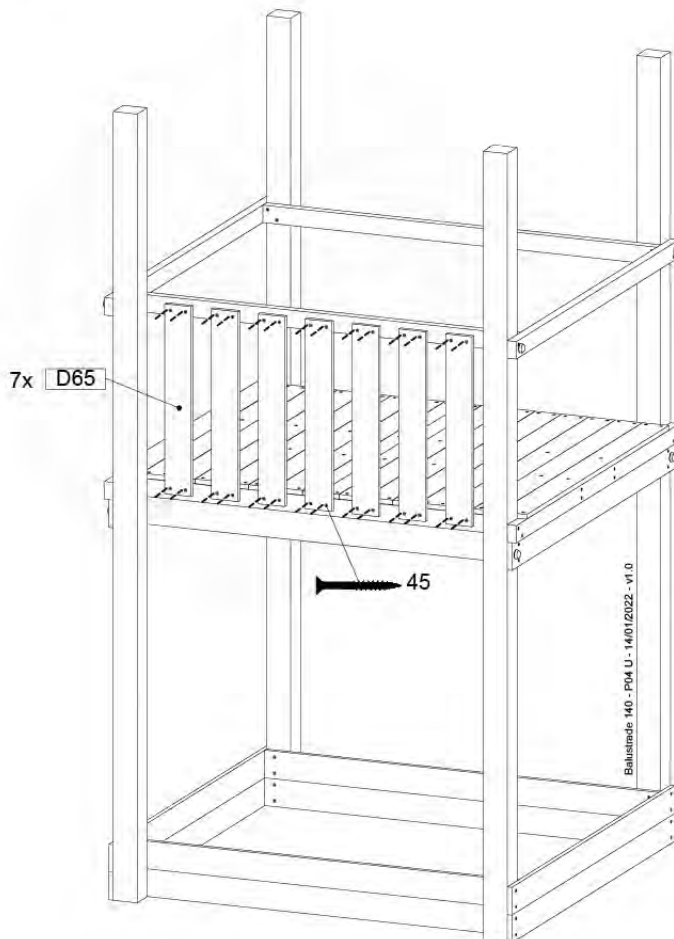

Extension Tower H080 - P02 - ET27 - 10-11-2022 - v1

08-1

Base Tower

$A = B$

08-2

08-3

Extension Tower 14080 - P17 - ET27_28 - 10-1-2022 - v1

08-4

Extension Tower 14080 - P20 - ET27_28 - 10-1-2022 - v1

09 Balustrade (1x)

BL05

	PartNo	PartName	QTY.
Hardware pack	002_220	Gap Point Screw T25 - 5x45	28
Timber	D65	Board 650 mm	7

Balustrade 140 - PD2 U - 14/01/2022 - v1.0

09-1

10 Balustrade (1x)

BL06

	PartNo	PartName	QTY.
Hardware pack	002_220	Gap Point Screw T25 - 5x45	28
Timber	D65	Board 650 mm	7

Balustrade 140 - P03 T - 14/01/2022 - v1.0

10-1

11 Balustrade (1x)

BL10