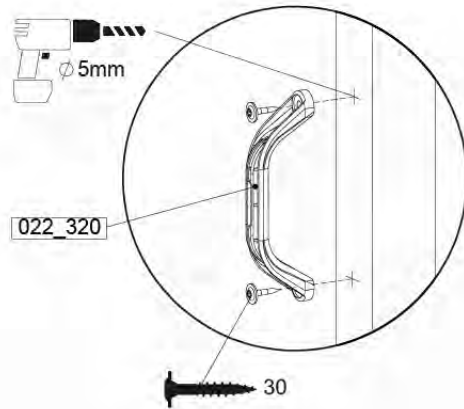

DL Rockwall 140 - P04 TL 145 - 17-1-2022 - v1

13-1

13-2

13-3

13-4

14 Roof

RF15

	PartNo	PartName	QTY.
Hardware pack	001_417	Stealth Screw 8x80	4
	002_220	Gap Point Screw T25 - 5x45	108
Timber	C96	Beam L=(900+beam height) mm	4
	D123	Board 1230 mm	1
	D154	Board 1540 mm	24