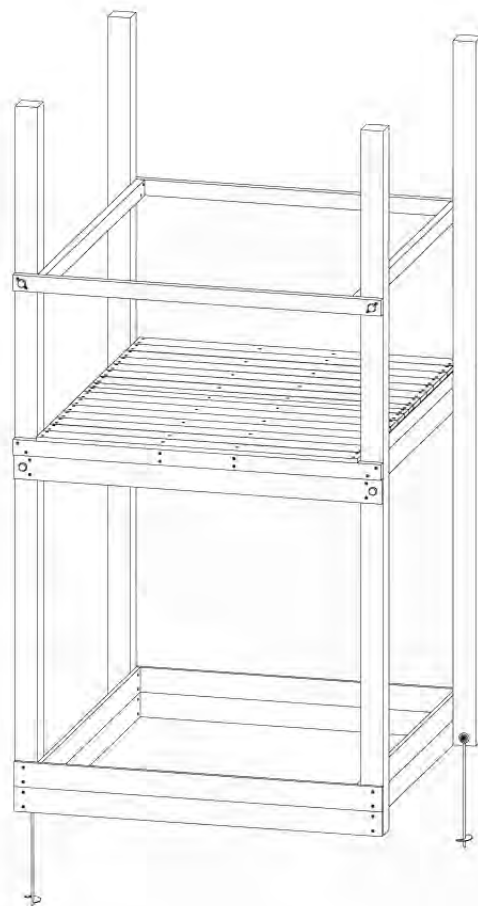

07 Base Tower

BT20

	PartNo	PartName	QTY.
Hardware pack	001_406	Stealth Screw 8x45	6
	001_417	Stealth Screw 8x80	4
	002_220	Gap Point Screw T25 - 5x45	135
	002_223	Gap Point Screw T25 - 5x80	40
Other	007_001	Ground-anchor	2
	022_31x	bpc-base version 3	8
	022_84x	bpc cover	8
Timber	B270	Post 90x90 L2700	4
	C141	Beam 1410 mm	10
	D123	Board 1230 mm	17
	D141	Board 1410 mm	12