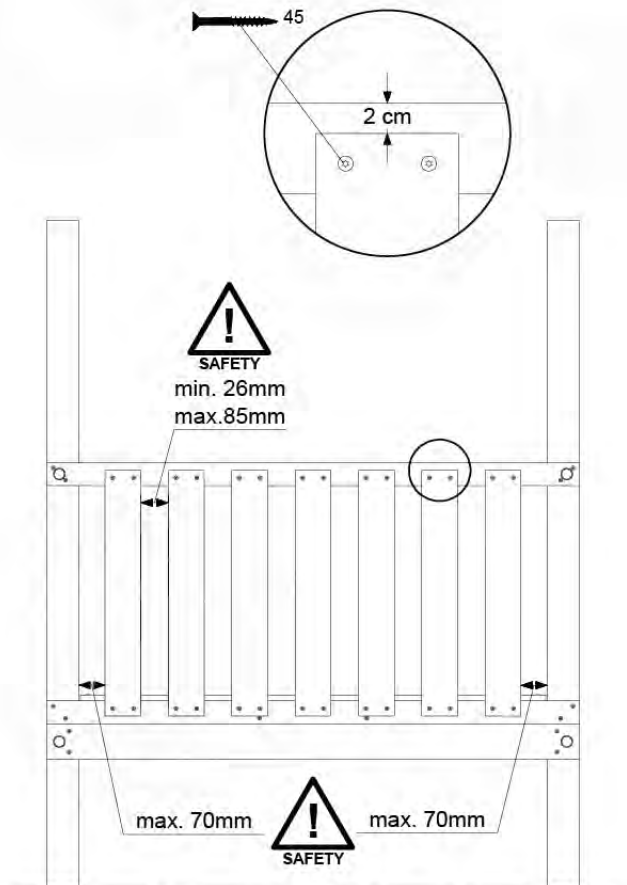

09-1

10 Balustrade (1x)

BL06

Balustrade 140 - P03 T - 14/01/2022 - v1.0

	PartNo	PartName	QTY.
Hardware pack	002_220	Gap Point Screw T25 - 5x45	28
Timber	D65	Board 650 mm	7

10-1

Balustrade 140 - P05 T - 14/01/2022 - v1.0