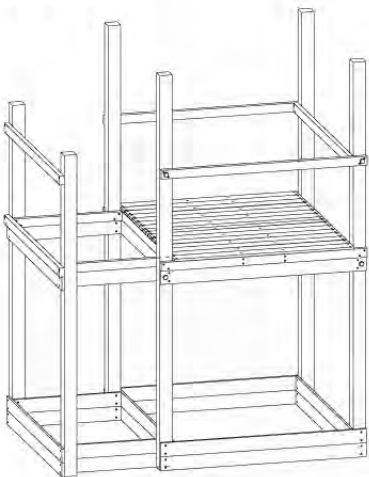

08 Extended Tower ET27

	PartNo	PartName	QTY.
Hardware pack	001_406	Stealth Screw 8x45	4
	001_417	Stealth Screw 8x80	2
	002_220	Gap Point Screw T25 - 5x45	90
	002_223	Gap Point Screw T25 - 5x80	20
Other	007_001	Ground-anchor	2
	022_31x	bpc-base version 3	4
	022_84x	bpc cover	4
Timber	B220	Post 90x90 L2200	2
	C74	Beam 740 mm	4
	C141	Beam 1410 mm	1
	D74	Board 740 mm	6
	D123	Board 1230 mm	9
	D141	Board 1410 mm	3

Extension Tower H080 - P02 - ET27 - 10-11-2022 - v1

08-1

Base Tower

A = B

08-2

08-3

Extension Tower 14080 - P17 - ET27_28 - 10-1-2022 - v1

08-4

Extension Tower 14080 - P20 - ET27_28 - 10-1-2022 - v1

09 Balustrade (1x)

BL05

	PartNo	PartName	QTY.
Hardware pack	002_220	Gap Point Screw T25 - 5x45	28
Timber	D65	Board 650 mm	7

Balustrade 140 - PD2 U - 14/01/2022 - v1.0