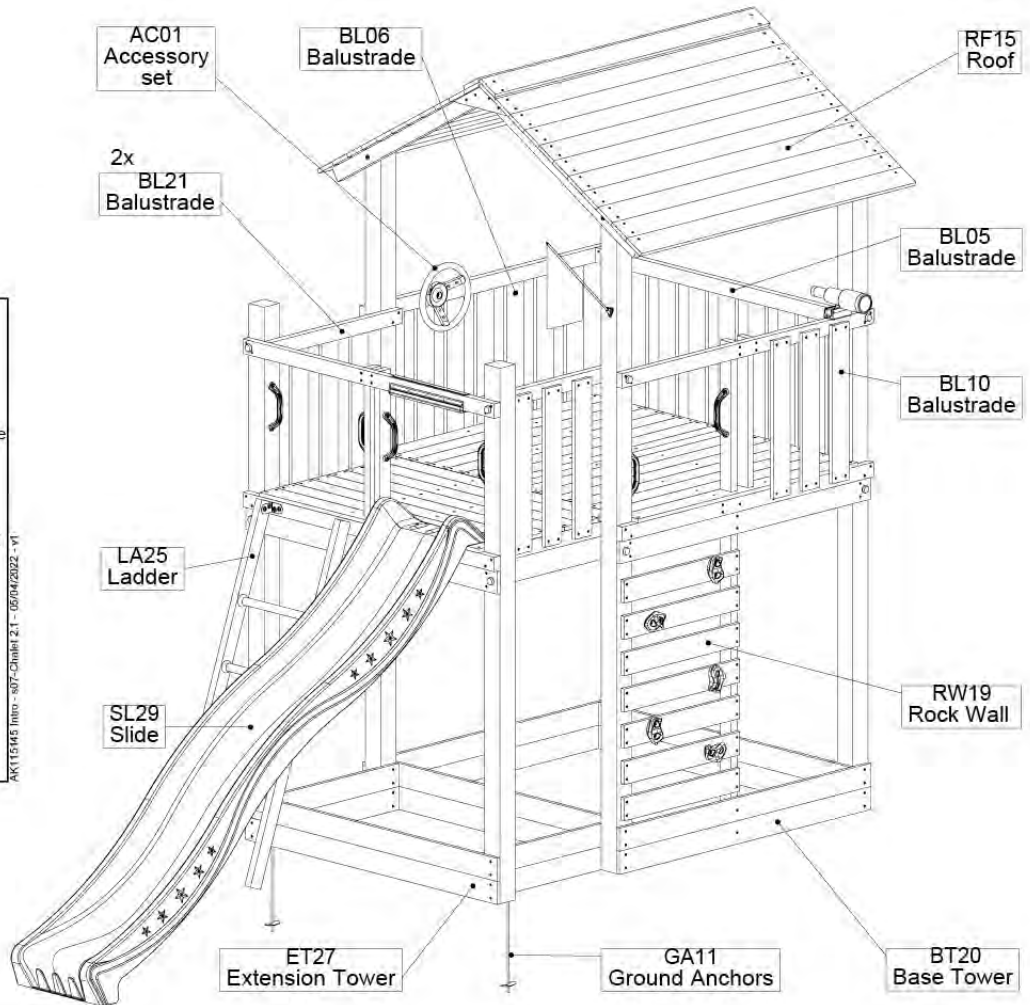

Part 2

Assembly

Instructions

Jungle Chalet 2.1

801_013

Jungle Gym

BACKYARD PLAYGROUNDS

since 1988