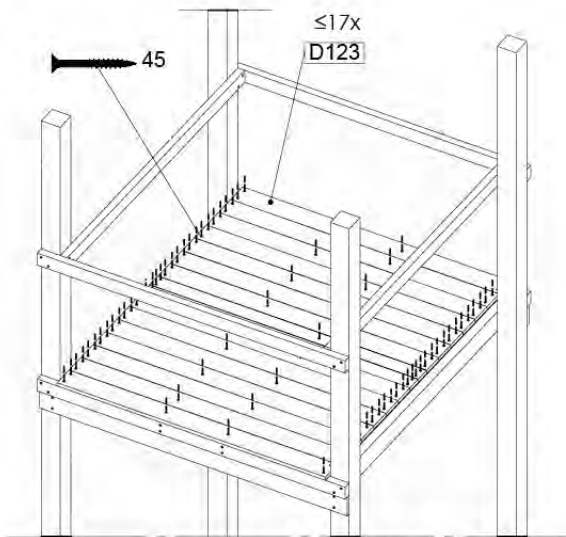

06 Playground Foundation

FD11

07 Base Tower

BT20

	PartNo	PartName	QTY.
Hardware pack	001_406	Stealth Screw 8x45	6
	001_417	Stealth Screw 8x80	4
	002_220	Gap Point Screw T25 - 5x45	135
	002_223	Gap Point Screw T25 - 5x80	40
Other	007_001	Ground-anchor	2
	022_31x	bpc-base version 3	8
	022_84x	bpc cover	8
Timber	B270	Post 90x90 L2700	4
	C141	Beam 1410 mm	10
	D123	Board 1230 mm	17
	D141	Board 1410 mm	12

DL 145 Base Tower BT20 - P02 BT20 - 17-11-2021 - v1.0

07-1

07-2

DL 145 Base Tower BT20 - P04 BT20 - 17-11-2021 - v1.0

07-3

DL 145 Base Tower BT20 - P05 BT20 - 17-11-2021 - v1.0

07-4

DL 145 Base Tower BT20 - P06 BT20 - 17-11-2021 - v1.0

08 Extended Tower ET27

	PartNo	PartName	QTY.
Hardware pack	001_406	Stealth Screw 8x45	4
	001_417	Stealth Screw 8x80	2
	002_220	Gap Point Screw T25 - 5x45	90
	002_223	Gap Point Screw T25 - 5x80	20
Other	007_001	Ground-anchor	2
	022_31x	bpc-base version 3	4
	022_84x	bpc cover	4
Timber	B220	Post 90x90 L2200	2
	C74	Beam 740 mm	4
	C141	Beam 1410 mm	1
	D74	Board 740 mm	6
	D123	Board 1230 mm	9
	D141	Board 1410 mm	3

Extension Tower H080 - P02 - ET27 - 10-11-2022 - v1

08-1

Base Tower

A = B

08-2

08-3

Extension Tower 14080 - P17 - ET27_28 - 10-1-2022 - v1

08-4