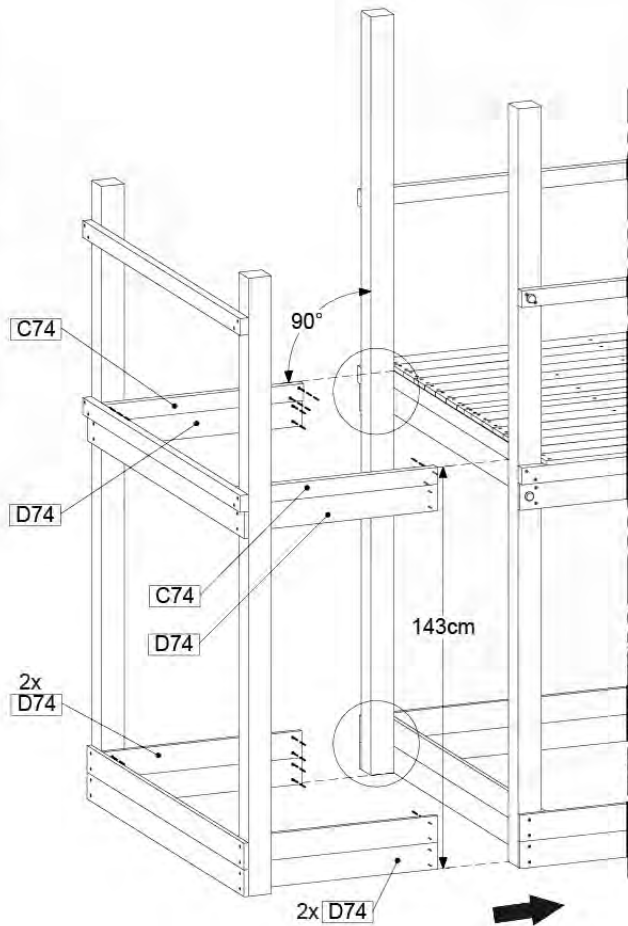

08 Extended Tower ET27

	PartNo	PartName	QTY.
Hardware pack	001_406	Stealth Screw 8x45	4
	001_417	Stealth Screw 8x80	2
	002_220	Gap Point Screw T25 - 5x45	90
	002_223	Gap Point Screw T25 - 5x80	20
Other	007_001	Ground-anchor	2
	022_31x	bpc-base version 3	4
	022_84x	bpc cover	4
Timber	B220	Post 90x90 L2200	2
	C74	Beam 740 mm	4
	C141	Beam 1410 mm	1
	D74	Board 740 mm	6
	D123	Board 1230 mm	9
	D141	Board 1410 mm	3

Extension Tower H080 - P02 - ET27 - 10-11-2022 - v1

08-1

Base Tower

A = B

08-2

08-3

Extension Tower 14080 - P17 - ET27_28 - 10-1-2022 - v1

08-4

Extension Tower 14080 - P20 - ET27_28 - 10-1-2022 - v1

09 Balustrade (1x)

BL05

	PartNo	PartName	QTY.
Hardware pack	002_220	Gap Point Screw T25 - 5x45	28
Timber	D65	Board 650 mm	7

Balustrade 140 - PD2 U - 14/01/2022 - v1.0