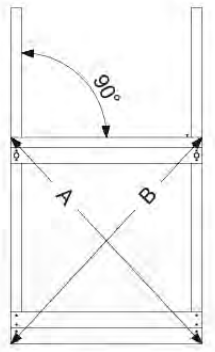

DL 145 Base Tower BT20 - P02 BT20 - 17-11-2021 - v1.0

07-1

07-2

DL 145 Base Tower BT20 - P04 BT20 - 17-11-2021 - v1.0

07-3

DL 145 Base Tower BT20 - P05 BT20 - 17-11-2021 - v1.0

07-4

DL 145 Base Tower BT20 - P06 BT20 - 17-11-2021 - v1.0

08 Extended Tower ET27

	PartNo	PartName	QTY.
Hardware pack	001_406	Stealth Screw 8x45	4
	001_417	Stealth Screw 8x80	2
	002_220	Gap Point Screw T25 - 5x45	90
	002_223	Gap Point Screw T25 - 5x80	20
Other	007_001	Ground-anchor	2
	022_31x	bpc-base version 3	4
	022_84x	bpc cover	4
Timber	B220	Post 90x90 L2200	2
	C74	Beam 740 mm	4
	C141	Beam 1410 mm	1
	D74	Board 740 mm	6
	D123	Board 1230 mm	9
	D141	Board 1410 mm	3

Extension Tower H080 - P02 - ET27 - 10-11-2022 - v1

08-1

Base Tower

A = B

08-2

08-3

Extension Tower 14080 - P17 - ET27_28 - 10-1-2022 - v1

08-4