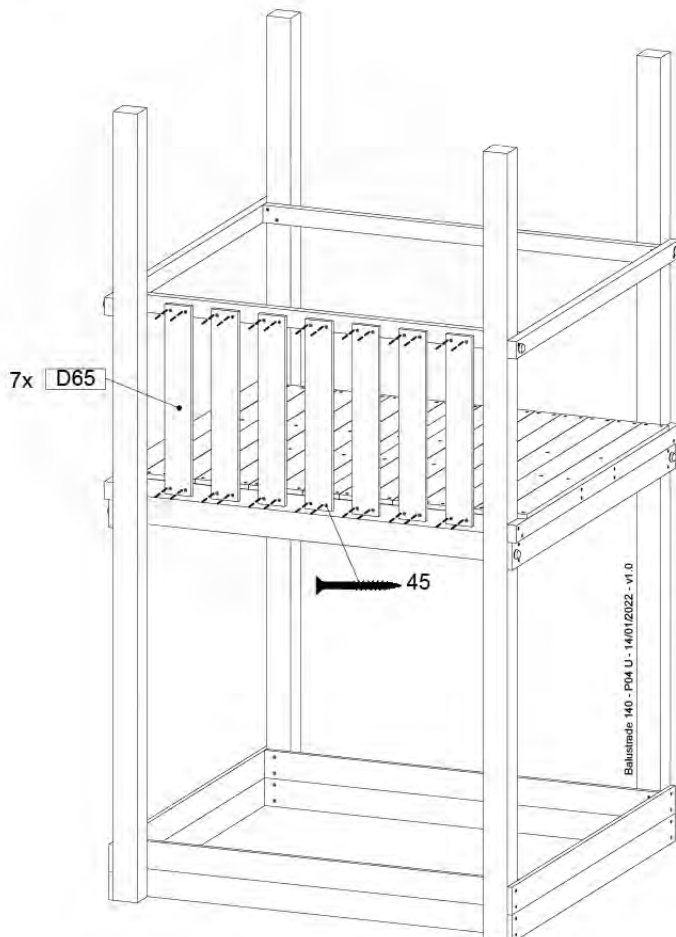

Extension Tower H080 - P02 - ET27 - 10-11-2022 - v1

08-1

Base Tower

A = B

08-2

08-3

Extension Tower 14080 - P17 - ET27_28 - 10-1-2022 - v1

08-4

Extension Tower 14080 - P20 - ET27_28 - 10-1-2022 - v1

09 Balustrade (1x)

BL05

	PartNo	PartName	QTY.
Hardware pack	002_220	Gap Point Screw T25 - 5x45	28
Timber	D65	Board 650 mm	7

Balustrade 140 - PD2 U - 14/01/2022 - v1.0

09-1

10 Balustrade (1x)

BL06

Balustrade 140 - P03 T - 14/01/2022 - v1.0

	PartNo	PartName	QTY.
Hardware pack	002_220	Gap Point Screw T25 - 5x45	28
Timber	D65	Board 650 mm	7

10-1

Balustrade 140 - P05 T - 14/01/2022 - v1.0