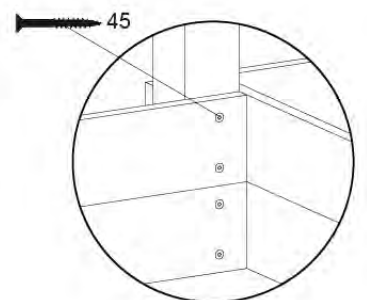

08 Extended Tower ET27

	PartNo	PartName	QTY.
Hardware pack	001_406	Stealth Screw 8x45	4
	001_417	Stealth Screw 8x80	2
	002_220	Gap Point Screw T25 - 5x45	90
	002_223	Gap Point Screw T25 - 5x80	20
Other	007_001	Ground-anchor	2
	022_31x	bpc-base version 3	4
	022_84x	bpc cover	4
Timber	B220	Post 90x90 L2200	2
	C74	Beam 740 mm	4
	C141	Beam 1410 mm	1
	D74	Board 740 mm	6
	D123	Board 1230 mm	9
	D141	Board 1410 mm	3

Extension Tower H080 - P02 - ET27 - 10-11-2022 - v1

08-1

Base Tower

A = B

08-2

08-3

Extension Tower 14080 - P17 - ET27_28 - 10-1-2022 - v1

08-4