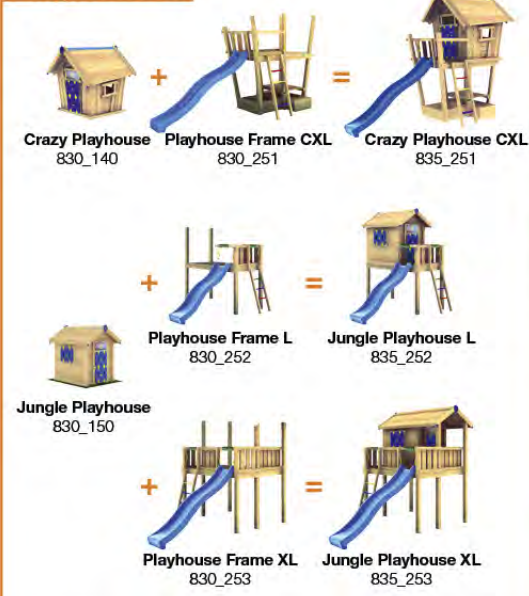

1x
022_910

AK115145 Intro - s08-Chalet 2.1 - 05/04/2022 - v1

22

Playtowers

Playhouses

Modules

Links

Swings