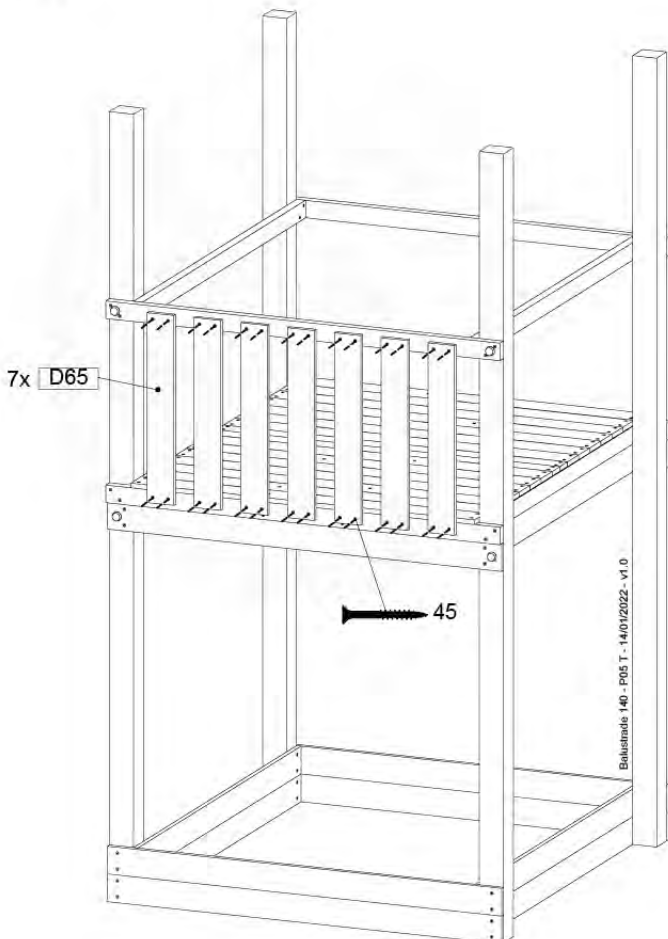

Extension Tower 14080 - P20 - ET27_28 - 10-1-2022 - v1

09 Balustrade (1x)

BL05

	PartNo	PartName	QTY.
Hardware pack	002_220	Gap Point Screw T25 - 5x45	28
Timber	D65	Board 650 mm	7

Balustrade 140 - PD2 U - 14/01/2022 - v1.0

09-1

10 Balustrade (1x)

BL06

Balustrade 140 - P03 T - 14/01/2022 - v1.0

	PartNo	PartName	QTY.
Hardware pack	002_220	Gap Point Screw T25 - 5x45	28
Timber	D65	Board 650 mm	7

10-1

Balustrade 140 - P05 T - 14/01/2022 - v1.0

11 Balustrade (1x)

BL10

	PartNo	PartName	QTY.
Hardware pack	002_220	Gap Point Screw T25 - 5x45	12
	002_223	Gap Point Screw T25 - 5x80	4
Timber	C70	Beam 700 mm	1
	D65	Board 650 mm	3

DL Half Balustrade 70/140 - P05 TR - 14/07/2022 - v1