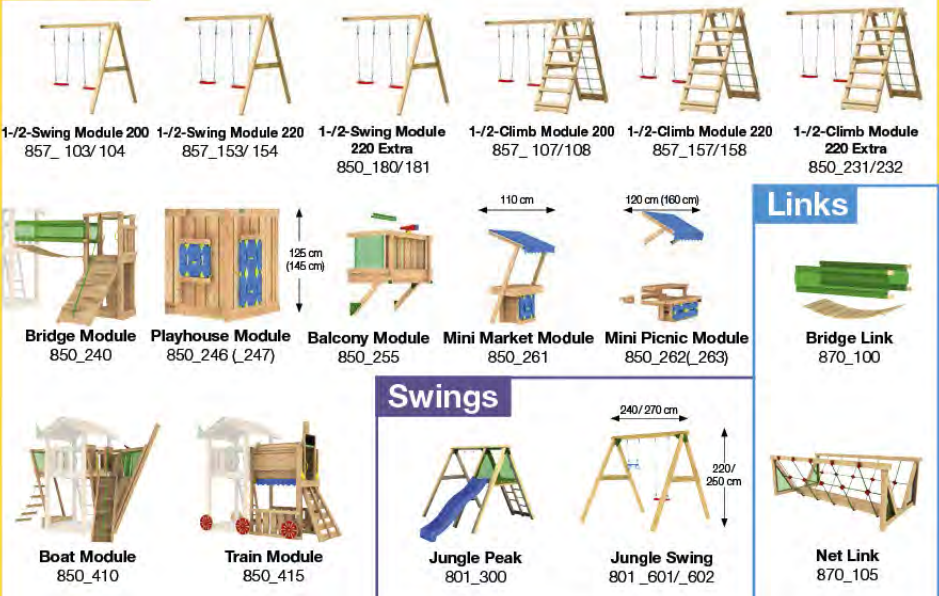

Accessory set - P02_20-0-2021 - v4

21-1

21-2

Accessory set - P03 - 28-9-2021 - v4

21-3

21-4

Accessory set - P04 - 28-9-2021 - v4

21-5

1x
022_910

AK115145 Intro - s08-Chalet 2.1 - 05/04/2022 - v1

22

Playtowers

Playhouses

Modules

Links

Swings