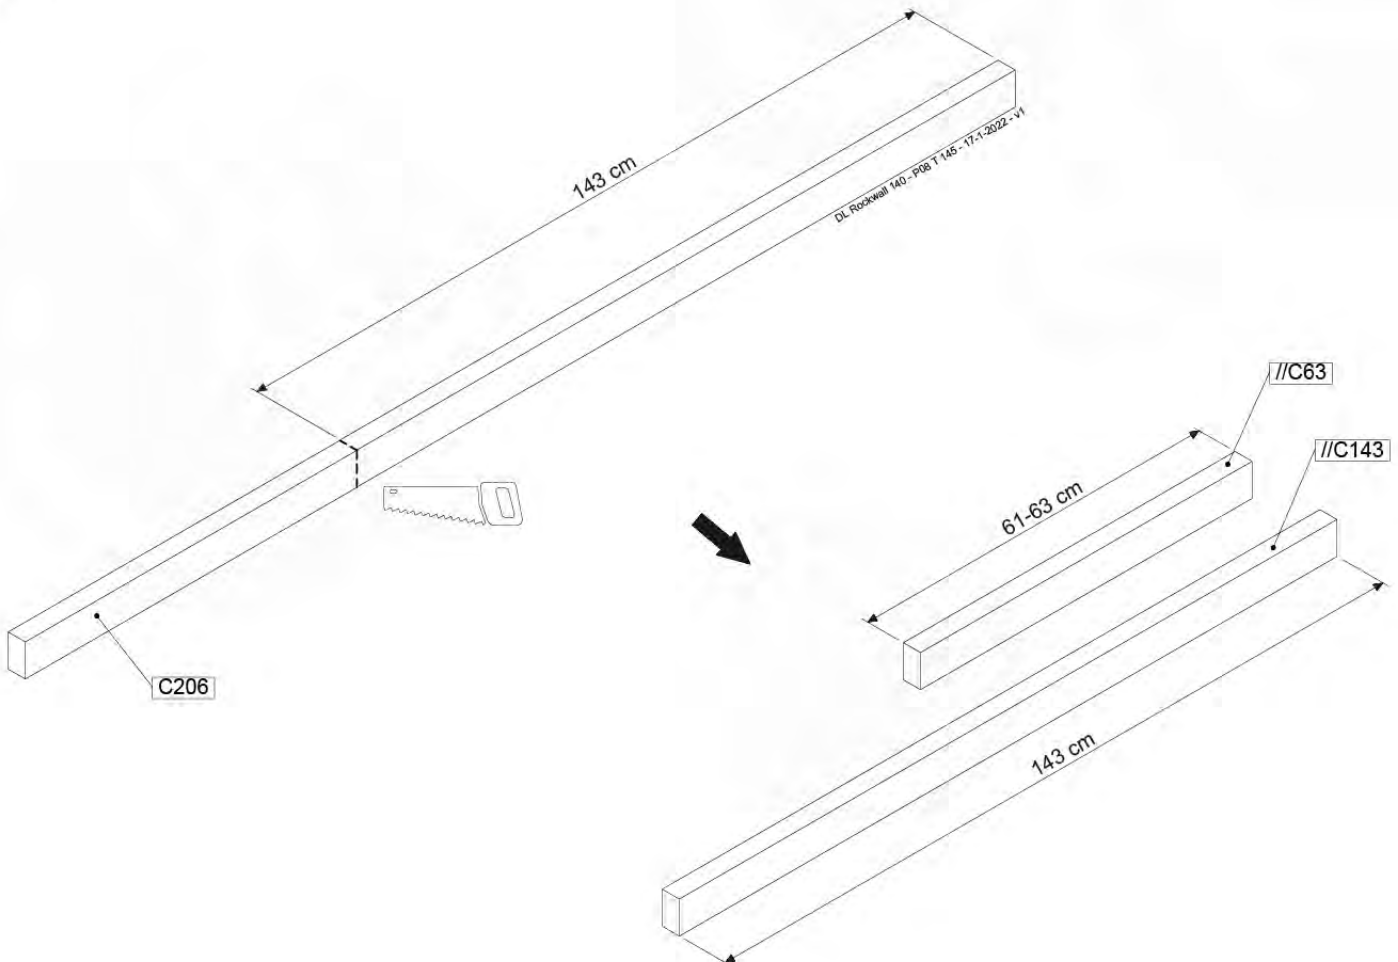

13 Rock Wall

RW19

	PartNo	PartName	QTY.
Hardware pack	001_102	Washer Head Screw T40 M8x30	10
	002_220	Gap Point Screw T25 - 5x45	32
	002_223	Gap Point Screw T25 - 5x80	5
	003_010	M8 spring lock washer	10
	004_050	M8 22mm Drive in Nut	10
Other	022_50x	Climbing Rock	5
	120_102	Handgrip set (complete 2x)	1
Timber	C206	Beam 2060 mm	1
	D65	Board 650 mm	7

DL Rockwall 140 - P04 TL 145 - 17-1-2022 - v1

13-1