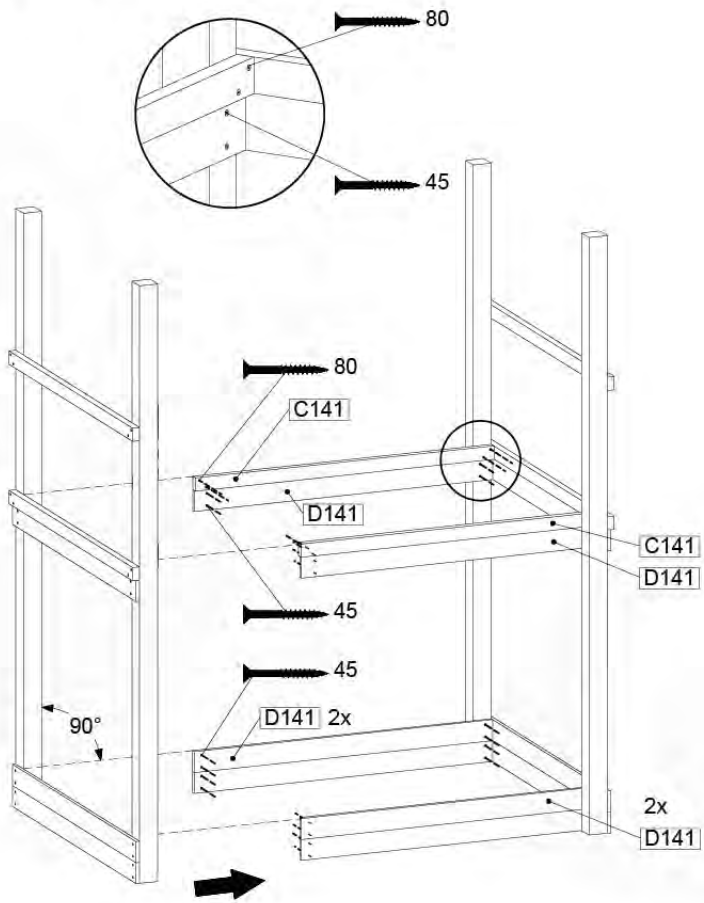

06 Playground Foundation

FD11

07 Base Tower

BT20

	PartNo	PartName	QTY.
Hardware pack	001_406	Stealth Screw 8x45	6
	001_417	Stealth Screw 8x80	4
	002_220	Gap Point Screw T25 - 5x45	135
	002_223	Gap Point Screw T25 - 5x80	40
Other	007_001	Ground-anchor	2
	022_31x	bpc-base version 3	8
	022_84x	bpc cover	8
Timber	B270	Post 90x90 L2700	4
	C141	Beam 1410 mm	10
	D123	Board 1230 mm	17
	D141	Board 1410 mm	12

DL 145 Base Tower BT20 - P02 BT20 - 17-11-2021 - v1.0

07-1

07-2

DL 145 Base Tower BT20 - P04 BT20 - 17-11-2021 - v1.0

07-3

DL 145 Base Tower BT20 - P05 BT20 - 17-11-2021 - v1.0

07-4

DL 145 Base Tower BT20 - P06 BT20 - 17-11-2021 - v1.0