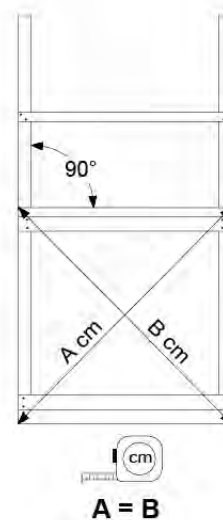

07 Base Tower

BT20

	PartNo	PartName	QTY.
Hardware pack	001_406	Stealth Screw 8x45	6
	001_417	Stealth Screw 8x80	4
	002_220	Gap Point Screw T25 - 5x45	135
	002_223	Gap Point Screw T25 - 5x80	40
Other	007_001	Ground-anchor	2
	022_31x	bpc-base version 3	8
	022_84x	bpc cover	8
Timber	B270	Post 90x90 L2700	4
	C141	Beam 1410 mm	10
	D123	Board 1230 mm	17
	D141	Board 1410 mm	12

07-1