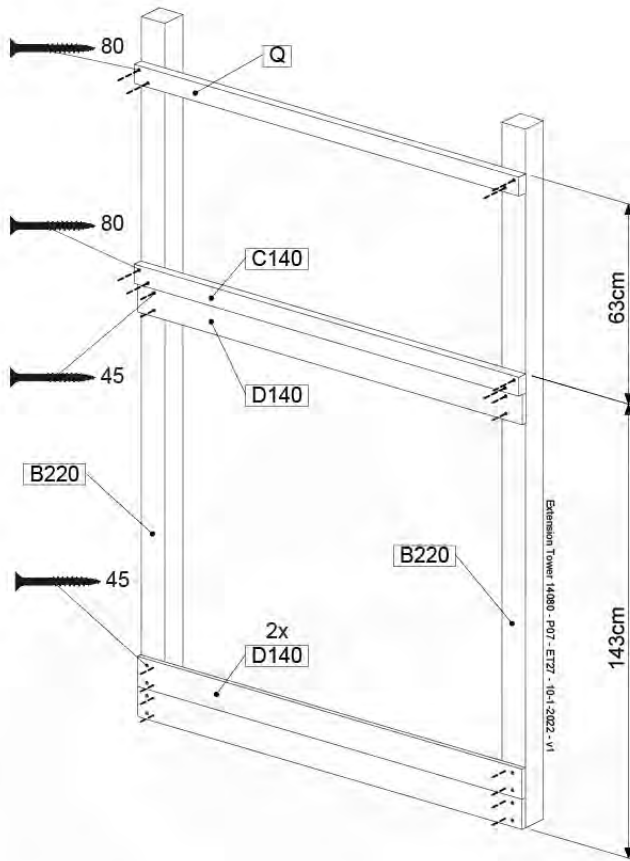

DL 145 Base Tower BT20 - P02 BT20 - 17-11-2021 - v1.0

07-1

07-2

DL 145 Base Tower BT20 - P04 BT20 - 17-11-2021 - v1.0

07-3

DL 145 Base Tower BT20 - P05 BT20 - 17-11-2021 - v1.0

07-4

DL 145 Base Tower BT20 - P06 BT20 - 17-11-2021 - v1.0

08 Extended Tower ET27

	PartNo	PartName	QTY.
Hardware pack	001_406	Stealth Screw 8x45	4
	001_417	Stealth Screw 8x80	2
	002_220	Gap Point Screw T25 - 5x45	90
	002_223	Gap Point Screw T25 - 5x80	20
Other	007_001	Ground-anchor	2
	022_31x	bpc-base version 3	4
	022_84x	bpc cover	4
Timber	B220	Post 90x90 L2200	2
	C74	Beam 740 mm	4
	C141	Beam 1410 mm	1
	D74	Board 740 mm	6
	D123	Board 1230 mm	9
	D141	Board 1410 mm	3

Extension Tower H080 - P02 - ET27 - 10-11-2022 - v1

08-1

Base Tower

A = B

08-2

08-3

Extension Tower 14080 - P17 - ET27_28 - 10-1-2022 - v1

08-4