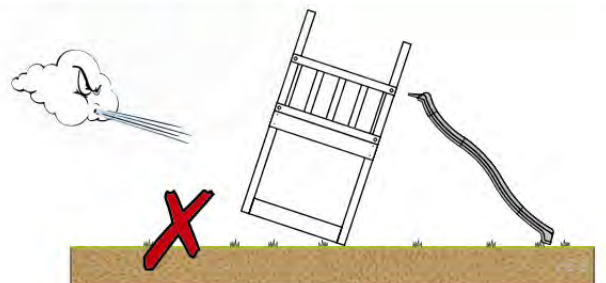

06 Playground Foundation

FD11

07 Base Tower

BT20

	PartNo	PartName	QTY.
Hardware pack	001_406	Stealth Screw 8x45	6
	001_417	Stealth Screw 8x80	4
	002_220	Gap Point Screw T25 - 5x45	135
	002_223	Gap Point Screw T25 - 5x80	40
Other	007_001	Ground-anchor	2
	022_31x	bpc-base version 3	8
	022_84x	bpc cover	8
Timber	B270	Post 90x90 L2700	4
	C141	Beam 1410 mm	10
	D123	Board 1230 mm	17
	D141	Board 1410 mm	12