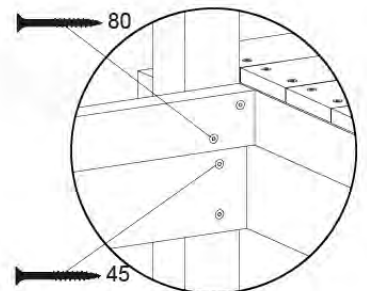

08 Extended Tower ET27

	PartNo	PartName	QTY.
Hardware pack	001_406	Stealth Screw 8x45	4
	001_417	Stealth Screw 8x80	2
	002_220	Gap Point Screw T25 - 5x45	90
	002_223	Gap Point Screw T25 - 5x80	20
Other	007_001	Ground-anchor	2
	022_31x	bpc-base version 3	4
	022_84x	bpc cover	4
Timber	B220	Post 90x90 L2200	2
	C74	Beam 740 mm	4
	C141	Beam 1410 mm	1
	D74	Board 740 mm	6
	D123	Board 1230 mm	9
	D141	Board 1410 mm	3

Extension Tower H080 - P02 - ET27 - 10-11-2022 - v1

08-1

Base Tower

A = B

08-2

08-3

Extension Tower 14080 - P17 - ET27_28 - 10-1-2022 - v1

08-4