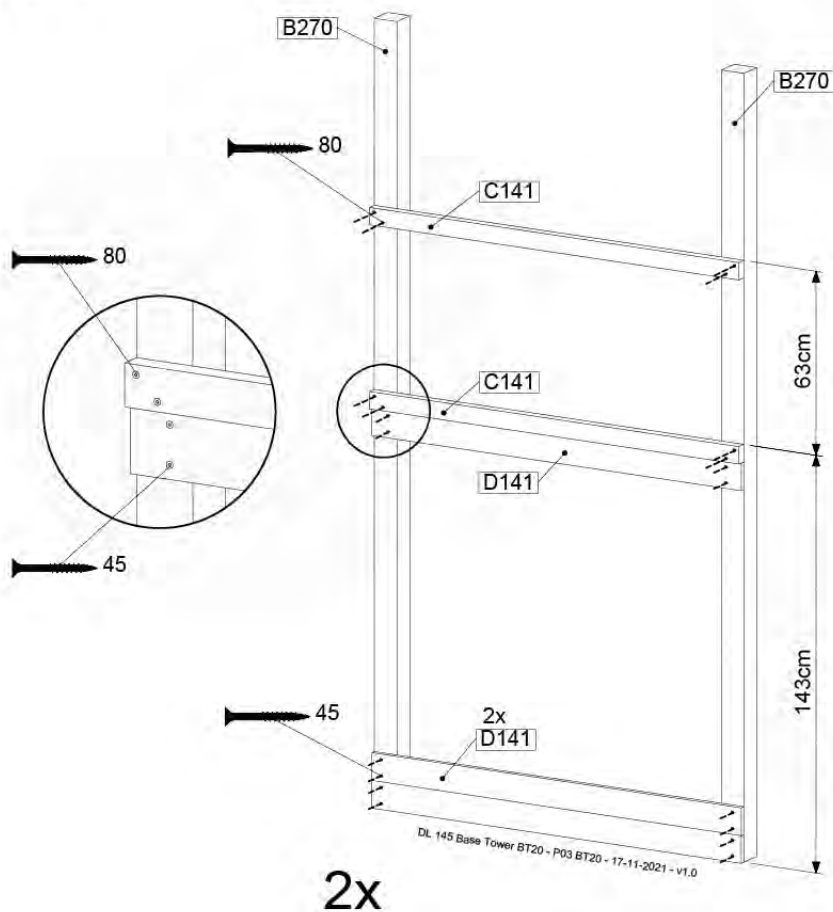

07 Base Tower

BT20

	PartNo	PartName	QTY.
Hardware pack	001_406	Stealth Screw 8x45	6
	001_417	Stealth Screw 8x80	4
	002_220	Gap Point Screw T25 - 5x45	135
	002_223	Gap Point Screw T25 - 5x80	40
Other	007_001	Ground-anchor	2
	022_31x	bpc-base version 3	8
	022_84x	bpc cover	8
Timber	B270	Post 90x90 L2700	4
	C141	Beam 1410 mm	10
	D123	Board 1230 mm	17
	D141	Board 1410 mm	12

07-1