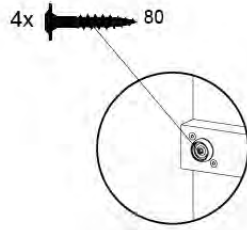

07-4

DL 145 Base Tower BT20 - P06 BT20 - 17-11-2021 - v1.0

08 Extended Tower ET27

	PartNo	PartName	QTY.
Hardware pack	001_406	Stealth Screw 8x45	4
	001_417	Stealth Screw 8x80	2
	002_220	Gap Point Screw T25 - 5x45	90
	002_223	Gap Point Screw T25 - 5x80	20
Other	007_001	Ground-anchor	2
	022_31x	bpc-base version 3	4
	022_84x	bpc cover	4
Timber	B220	Post 90x90 L2200	2
	C74	Beam 740 mm	4
	C141	Beam 1410 mm	1
	D74	Board 740 mm	6
	D123	Board 1230 mm	9
	D141	Board 1410 mm	3