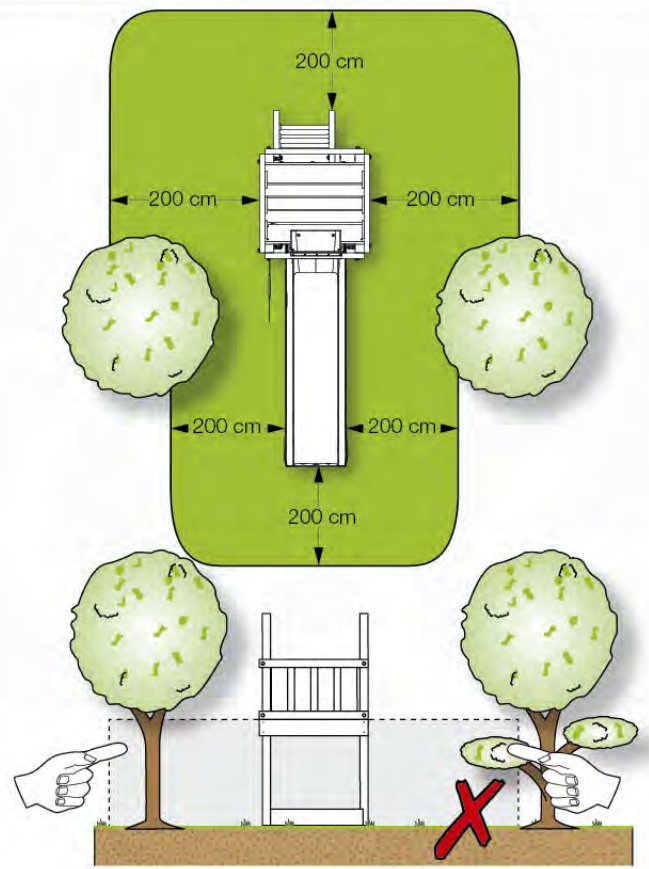

05 Safe Playground Planning

05-1

05-2

05-3

05-4

05-5