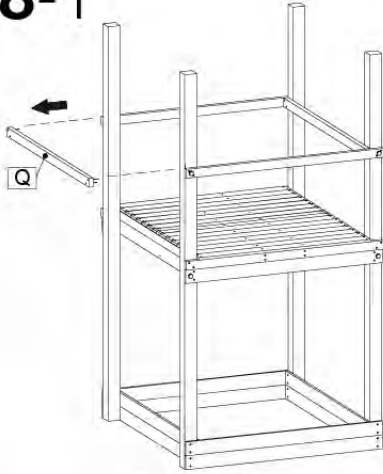

08-1

Base Tower