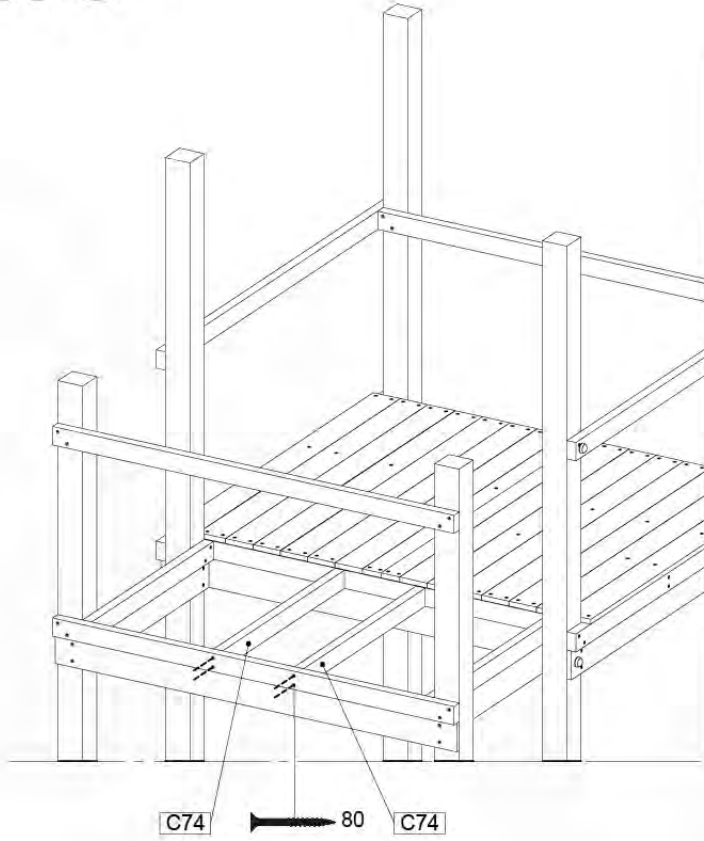

08-3

Extension Tower 14080 - P17 - ET27_28 - 10-1-2022 - v1

08-4