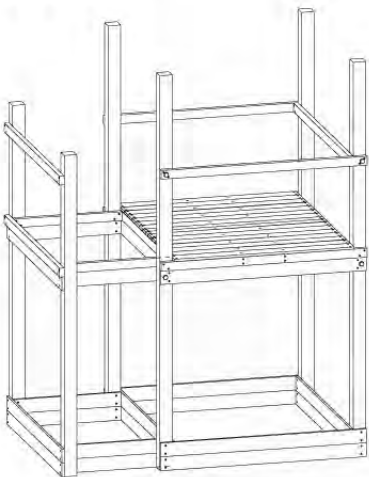

08 Extended Tower ET27

	PartNo	PartName	QTY.
Hardware pack	001_406	Stealth Screw 8x45	4
	001_417	Stealth Screw 8x80	2
	002_220	Gap Point Screw T25 - 5x45	90
	002_223	Gap Point Screw T25 - 5x80	20
Other	007_001	Ground-anchor	2
	022_31x	bpc-base version 3	4
	022_84x	bpc cover	4
Timber	B220	Post 90x90 L2200	2
	C74	Beam 740 mm	4
	C141	Beam 1410 mm	1
	D74	Board 740 mm	6
	D123	Board 1230 mm	9
	D141	Board 1410 mm	3

Extension Tower H080 - P02 - ET27 - 10-11-2022 - v1

08-1

Base Tower

A = B

08-2

45

45

08-3

Extension Tower 14080 - P17 - ET27_28 - 10-1-2022 - v1

08-4

Extension Tower 14080 - P20 - ET27_28 - 10-1-2022 - v1

09 Balustrade (1x)

BL05

	PartNo	PartName	QTY.
Hardware pack	002_220	Gap Point Screw T25 - 5x45	28
Timber	D65	Board 650 mm	7