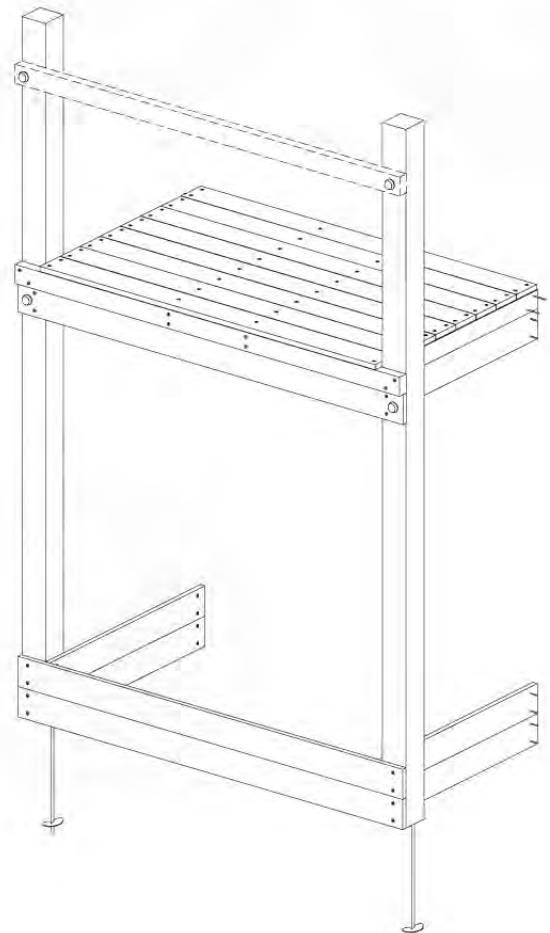

07-4

DL 145 Base Tower BT20 - P06 BT20 - 17-11-2021 - v1.0

08 Extended Tower ET27

	PartNo	PartName	QTY.
Hardware pack	001_406	Stealth Screw 8x45	4
	001_417	Stealth Screw 8x80	2
	002_220	Gap Point Screw T25 - 5x45	90
	002_223	Gap Point Screw T25 - 5x80	20
Other	007_001	Ground-anchor	2
	022_31x	bpc-base version 3	4
	022_84x	bpc cover	4
Timber	B220	Post 90x90 L2200	2
	C74	Beam 740 mm	4
	C141	Beam 1410 mm	1
	D74	Board 740 mm	6
	D123	Board 1230 mm	9
	D141	Board 1410 mm	3