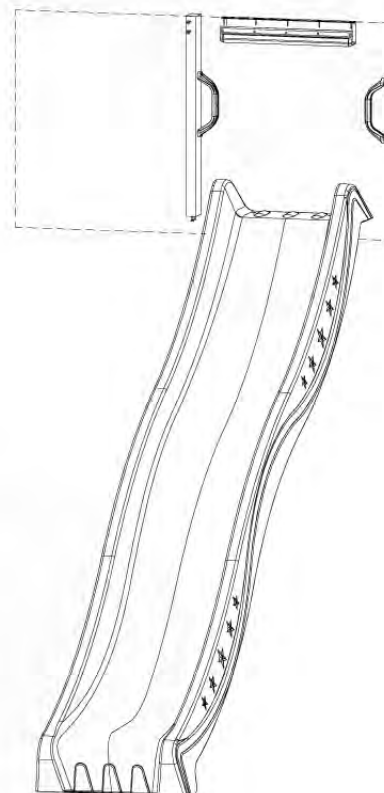

19 Slide

SL29

	PartNo	PartName	QTY.
Hardware pack	000_101	Nail Pan Head	10
	002_223	Gap Point Screw T25 - 5x80	4
	002_308	Gap Point Screw T25 - 5x20	2
Other	120_102	Handgrip set (complete 2x)	1
	123_200	Bumperpad	1
	334_xxx / 324_xxx	Wavy Star Slide XXL 2650 mm / Wavy Star Slide XL 2200 mm	1
Timber	C70	Beam 700 mm	1

DL SLIDE 70/140 - P05 TR - 11-2-2022 - v1