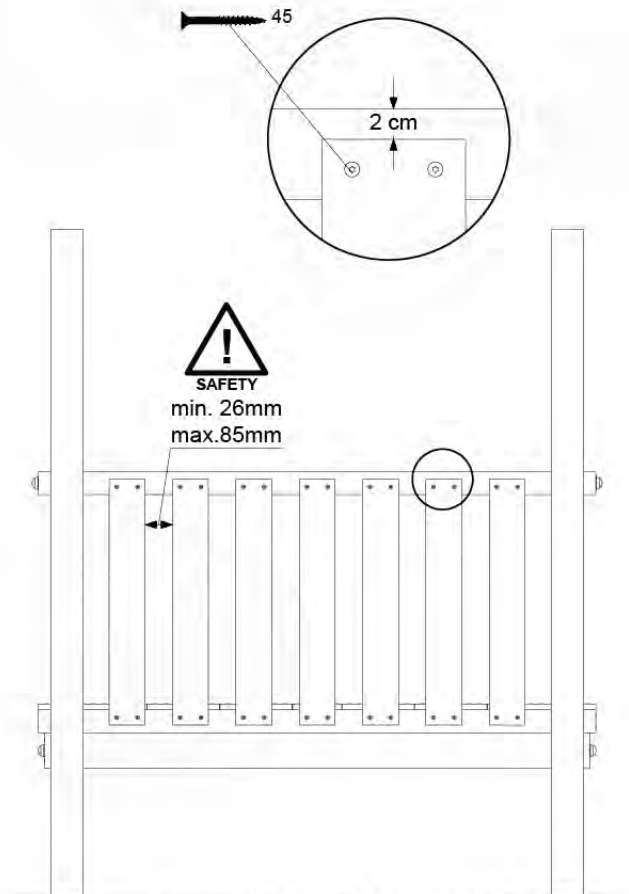

09 Balustrade (1x)

BL05

	PartNo	PartName	QTY.
Hardware pack	002_220	Gap Point Screw T25 - 5x45	28
Timber	D65	Board 650 mm	7

Balustrade 140 - PD2 U - 14/01/2022 - v1.0

09-1

Balustrade 140 - PD4 U - 14/01/2022 - v1.0