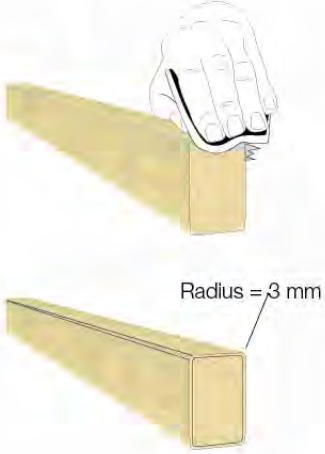

21-5

1x
022_910

Radius = 3 mm