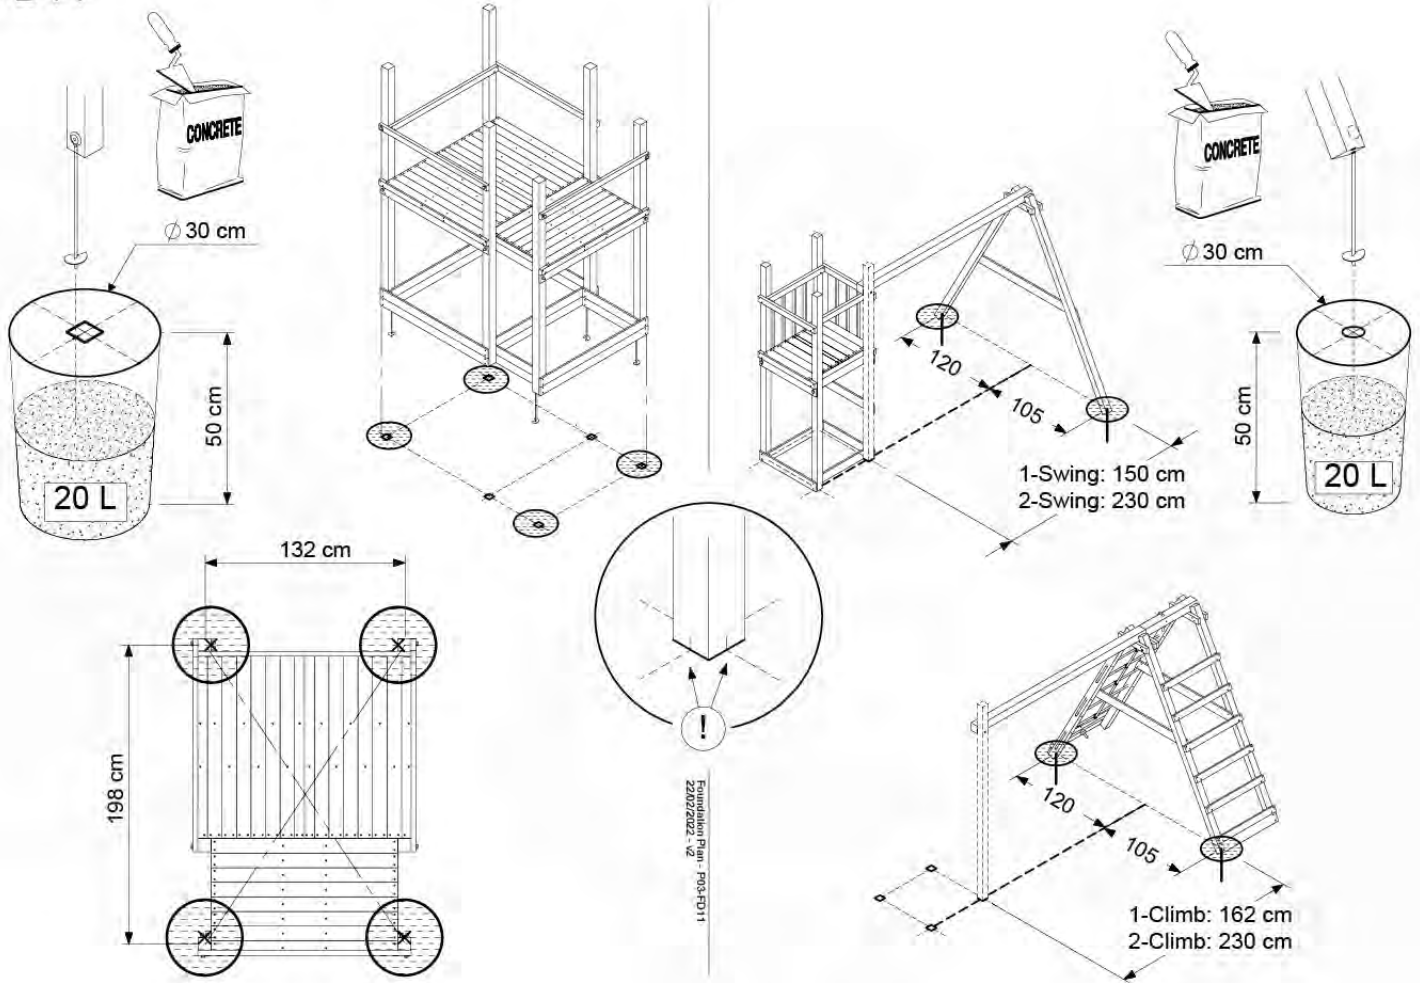

06 Playground Foundation

FD11

07 Base Tower

BT20

	PartNo	PartName	QTY.
Hardware pack	001_406	Stealth Screw 8x45	6
	001_417	Stealth Screw 8x80	4
	002_220	Gap Point Screw T25 - 5x45	135
	002_223	Gap Point Screw T25 - 5x80	40
Other	007_001	Ground-anchor	2
	022_31x	bpc-base version 3	8
	022_84x	bpc cover	8
Timber	B270	Post 90x90 L2700	4
	C141	Beam 1410 mm	10
	D123	Board 1230 mm	17
	D141	Board 1410 mm	12