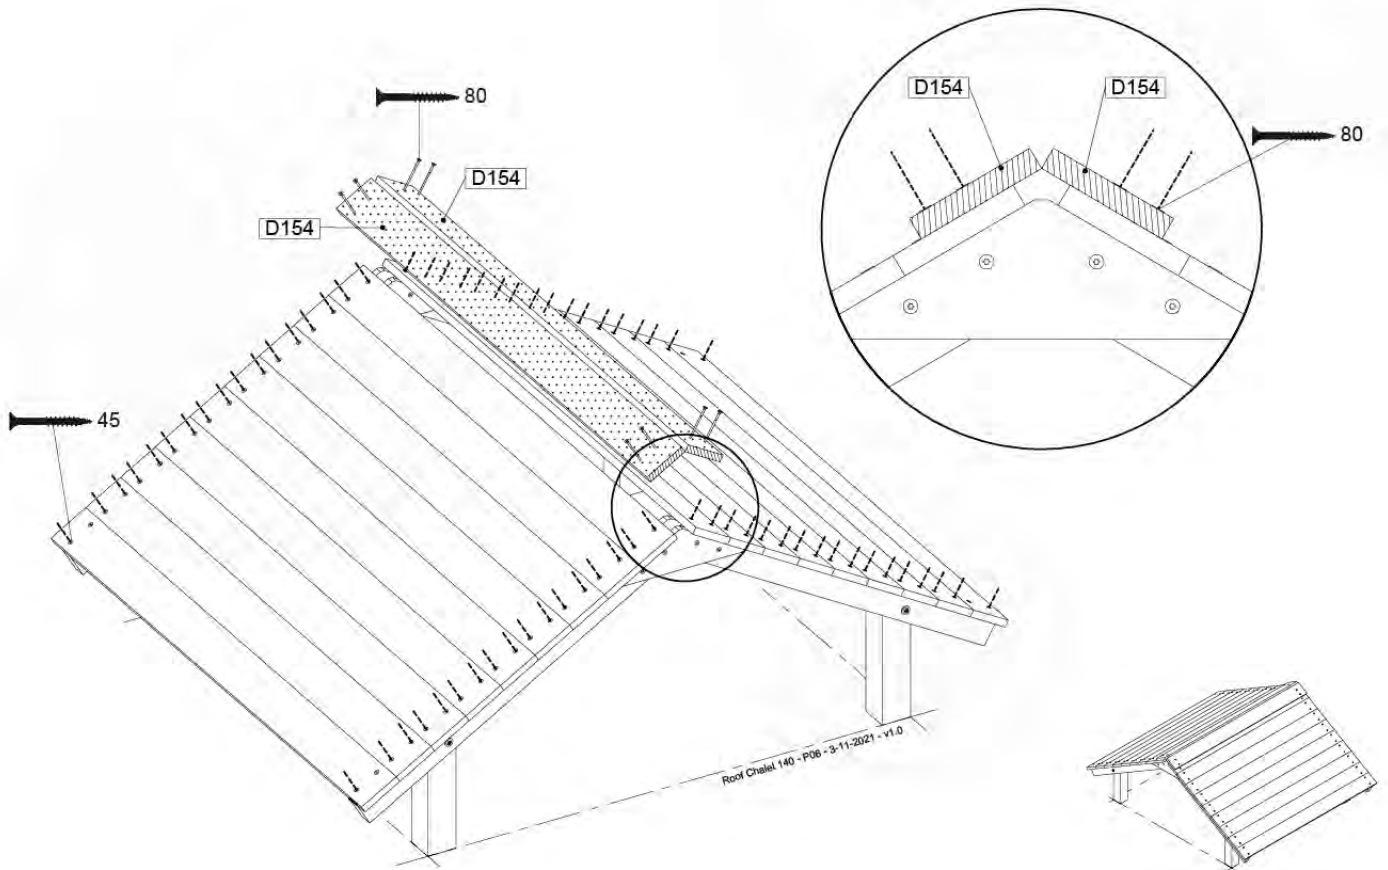

Roof Chalet 140 - P102 - 3-11-2021 - v1.0

14-1

14-2

14-3

14-4

15 Ladder

LA25

	PartNo	PartName	QTY.
Hardware pack	001_404	Stealth Screw 8x30	4
	002_219	Gap Point Screw T25 - 5x30	4
	002_220	Gap Point Screw T25 - 5x45	8
	002_223	Gap Point Screw T25 - 5x80	4
Other	005_03x	Ladder Rung Y/B/G/R	4
	005_522	Connection Bracket Mini Market	2
	022_835	Rung Cap	8
	120_102	Handgrip set (complete 2x)	1
Timber	C70	Beam 700 mm	1
	C150	Beam 1500 mm	2