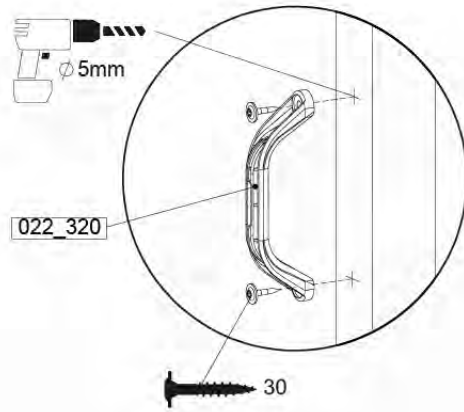

DL Rockwall 140 - P04 TL 145 - 17-1-2022 - v1

13-1

13-2

13-3

13-4

14 Roof

RF15

	PartNo	PartName	QTY.
Hardware pack	001_417	Stealth Screw 8x80	4
	002_220	Gap Point Screw T25 - 5x45	108
Timber	C96	Beam L=(900+beam height) mm	4
	D123	Board 1230 mm	1
	D154	Board 1540 mm	24