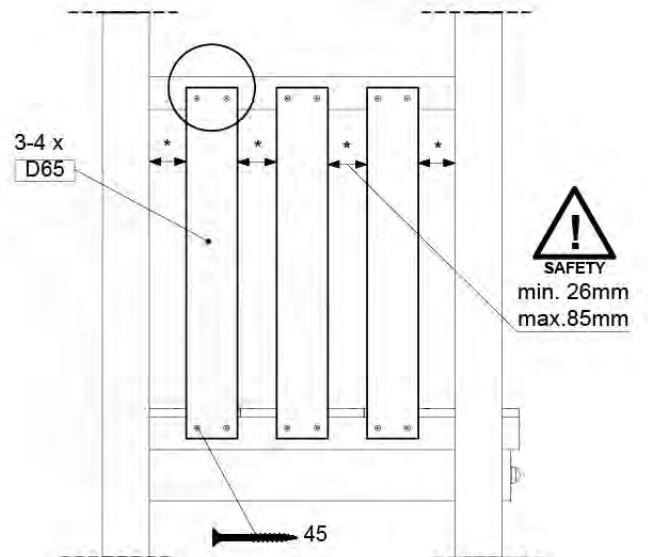

12 Balustrade (2x)

BL21

(194_101)

	PartNo	PartName	QTY.
Hardware Pack 100_601	002_220	Gap Point Screw T25 - 5x45	16
	002_223	Gap Point Screw T25 - 5x80	4
Timber	C74	Beam 740 mm	1
	D65	Board 650 mm	4

Balustrade 90 - P02 U - 13/01/2022 - v4

12-1

Balustrade 90 - P08 U9 - 13/01/2022 - v4