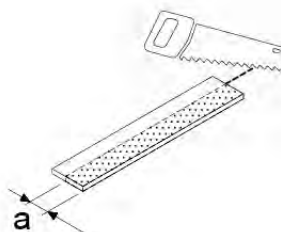

06 Playground Foundation

FD11

07 Base Tower

BT20

	PartNo	PartName	QTY.
Hardware pack	001_406	Stealth Screw 8x45	6
	001_417	Stealth Screw 8x80	4
	002_220	Gap Point Screw T25 - 5x45	135
	002_223	Gap Point Screw T25 - 5x80	40
Other	007_001	Ground-anchor	2
	022_31x	bpc-base version 3	8
	022_84x	bpc cover	8
Timber	B270	Post 90x90 L2700	4
	C141	Beam 1410 mm	10
	D123	Board 1230 mm	17
	D141	Board 1410 mm	12

DL 145 Base Tower BT20 - P02 BT20 - 17-11-2021 - v1.0

07-1

07-2

DL 145 Base Tower BT20 - P04 BT20 - 17-11-2021 - v1.0

07-3

DL 145 Base Tower BT20 - P05 BT20 - 17-11-2021 - v1.0

07-4

DL 145 Base Tower BT20 - P06 BT20 - 17-11-2021 - v1.0

08 Extended Tower ET27

	PartNo	PartName	QTY.
Hardware pack	001_406	Stealth Screw 8x45	4
	001_417	Stealth Screw 8x80	2
	002_220	Gap Point Screw T25 - 5x45	90
	002_223	Gap Point Screw T25 - 5x80	20
Other	007_001	Ground-anchor	2
	022_31x	bpc-base version 3	4
	022_84x	bpc cover	4
Timber	B220	Post 90x90 L2200	2
	C74	Beam 740 mm	4
	C141	Beam 1410 mm	1
	D74	Board 740 mm	6
	D123	Board 1230 mm	9
	D141	Board 1410 mm	3