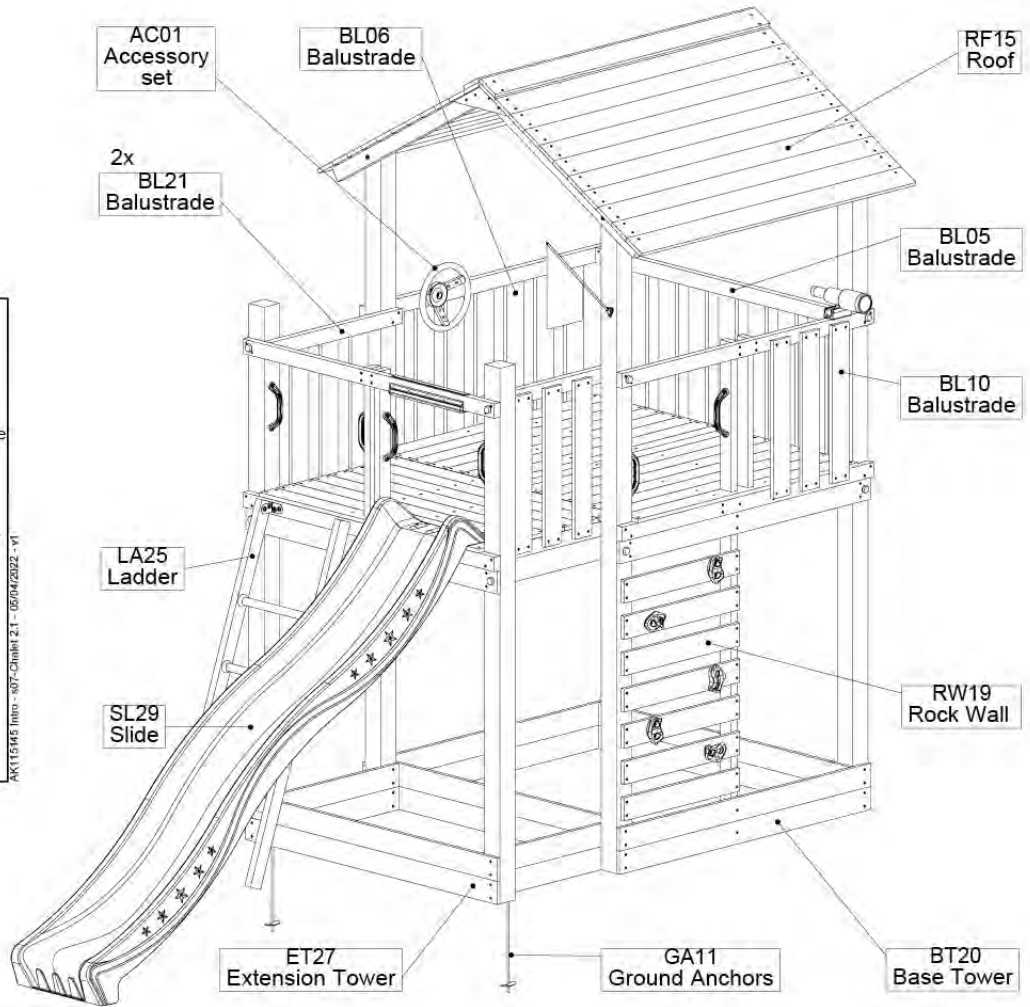

Part 2

Assembly

Instructions

Jungle Chalet 2.1

801_013

Jungle Gym

BACKYARD PLAYGROUNDS

since 1988