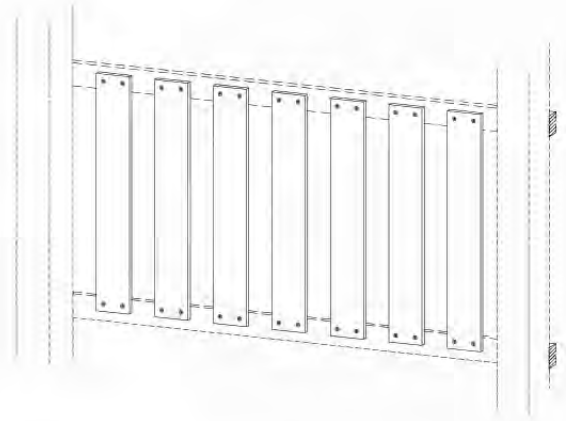

Extension Tower 14080 - P17 - ET27_28 - 10-1-2022 - v1

08-4

Extension Tower 14080 - P20 - ET27_28 - 10-1-2022 - v1

09 Balustrade (1x)

BL05

	PartNo	PartName	QTY.
Hardware pack	002_220	Gap Point Screw T25 - 5x45	28
Timber	D65	Board 650 mm	7