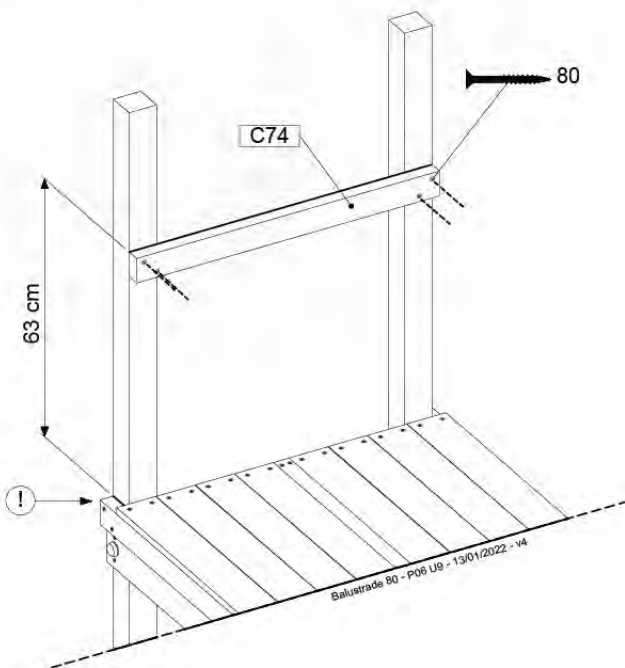

12-1

Balustrade 90 - P08 U9 - 13/01/2022 - v4