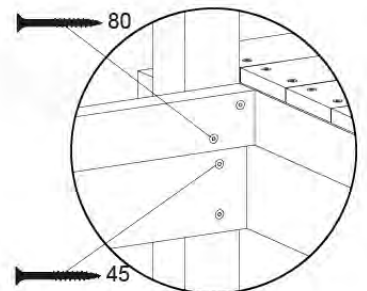

08 Extended Tower ET27

	PartNo	PartName	QTY.
Hardware pack	001_406	Stealth Screw 8x45	4
	001_417	Stealth Screw 8x80	2
	002_220	Gap Point Screw T25 - 5x45	90
	002_223	Gap Point Screw T25 - 5x80	20
Other	007_001	Ground-anchor	2
	022_31x	bpc-base version 3	4
	022_84x	bpc cover	4
Timber	B220	Post 90x90 L2200	2
	C74	Beam 740 mm	4
	C141	Beam 1410 mm	1
	D74	Board 740 mm	6
	D123	Board 1230 mm	9
	D141	Board 1410 mm	3

Extension Tower H080 - P02 - ET27 - 10-11-2022 - v1

08-1

Base Tower

A = B

08-2

45

45

08-3