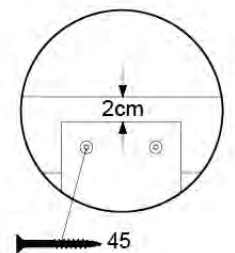

11 Balustrade (1x)

BL10

	PartNo	PartName	QTY.
Hardware pack	002_220	Gap Point Screw T25 - 5x45	12
	002_223	Gap Point Screw T25 - 5x80	4
Timber	C70	Beam 700 mm	1
	D65	Board 650 mm	3

11-1