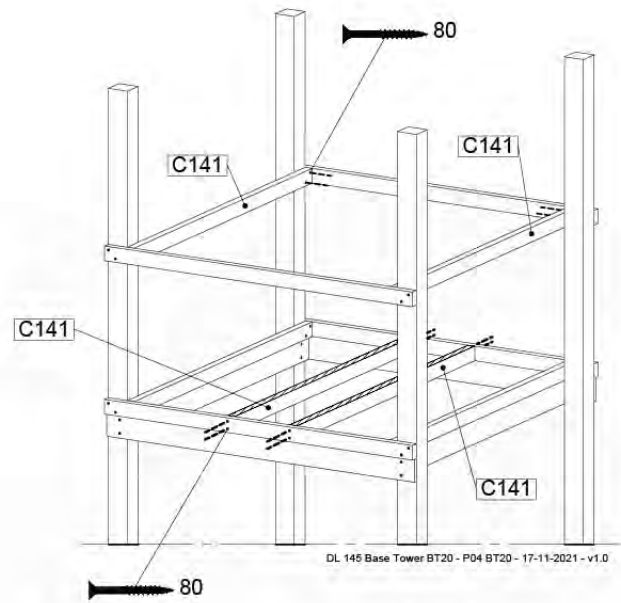

06 Playground Foundation

FD11

07 Base Tower

BT20

	PartNo	PartName	QTY.
Hardware pack	001_406	Stealth Screw 8x45	6
	001_417	Stealth Screw 8x80	4
	002_220	Gap Point Screw T25 - 5x45	135
	002_223	Gap Point Screw T25 - 5x80	40
Other	007_001	Ground-anchor	2
	022_31x	bpc-base version 3	8
	022_84x	bpc cover	8
Timber	B270	Post 90x90 L2700	4
	C141	Beam 1410 mm	10
	D123	Board 1230 mm	17
	D141	Board 1410 mm	12

DL 145 Base Tower BT20 - P02 BT20 - 17-11-2021 - v1.0

07-1

07-2

DL 145 Base Tower BT20 - P04 BT20 - 17-11-2021 - v1.0

07-3

DL 145 Base Tower BT20 - P05 BT20 - 17-11-2021 - v1.0

07-4

DL 145 Base Tower BT20 - P06 BT20 - 17-11-2021 - v1.0

08 Extended Tower ET27

	PartNo	PartName	QTY.
Hardware pack	001_406	Stealth Screw 8x45	4
	001_417	Stealth Screw 8x80	2
	002_220	Gap Point Screw T25 - 5x45	90
	002_223	Gap Point Screw T25 - 5x80	20
Other	007_001	Ground-anchor	2
	022_31x	bpc-base version 3	4
	022_84x	bpc cover	4
Timber	B220	Post 90x90 L2200	2
	C74	Beam 740 mm	4
	C141	Beam 1410 mm	1
	D74	Board 740 mm	6
	D123	Board 1230 mm	9
	D141	Board 1410 mm	3