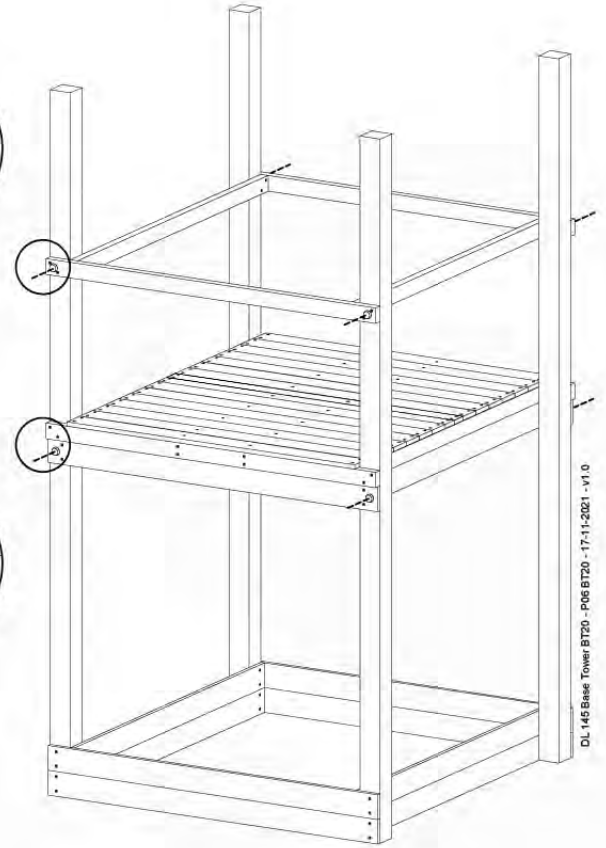

07-4

DL 145 Base Tower BT20 - P06 BT20 - 17-11-2021 - v1.0

08 Extended Tower ET27

	PartNo	PartName	QTY.
Hardware pack	001_406	Stealth Screw 8x45	4
	001_417	Stealth Screw 8x80	2
	002_220	Gap Point Screw T25 - 5x45	90
	002_223	Gap Point Screw T25 - 5x80	20
Other	007_001	Ground-anchor	2
	022_31x	bpc-base version 3	4
	022_84x	bpc cover	4
Timber	B220	Post 90x90 L2200	2
	C74	Beam 740 mm	4
	C141	Beam 1410 mm	1
	D74	Board 740 mm	6
	D123	Board 1230 mm	9
	D141	Board 1410 mm	3