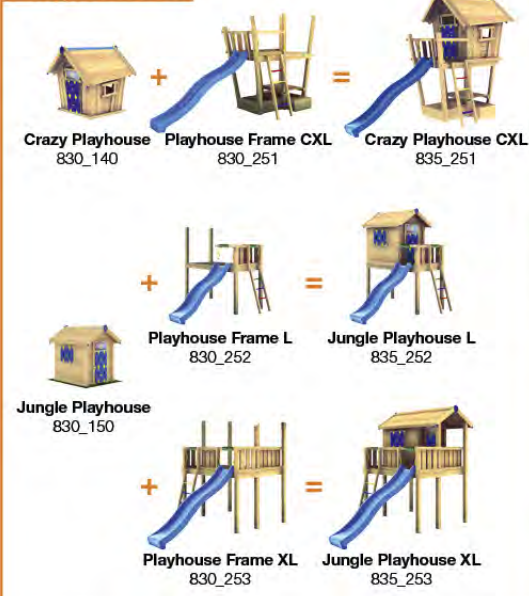

1x
022_910

Radius = 3 mm

22

Playtowers

Playhouses

Modules

Accessories