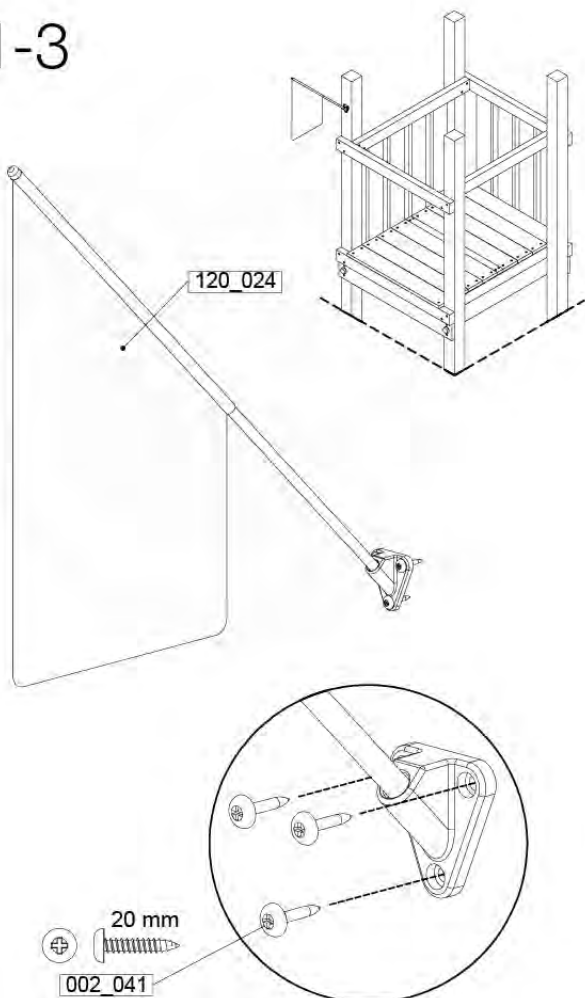

(194_119)

	PartNo	PartName	QTY.
Hardware Pack 100_617	001_406	Stealth Screw 8x45	1
	002_041	Dome head screw 4.5 x 20 mm	3
	002_042	Dome head screw 3.5 x 13mm	4
	002_219	Gap Point Screw T25 - 5x30	2
Other	022_300	Steering Wheel	1
	022_800	Rail P/T 105	1
	022_910	Sandpad	1
	103_901	Logo ID Plate	1
	104_107	Tool Set Climbing Units	1
	120_024	Tower Flag	1
	122_302	Telescope	1

Accessory set - P02_20-0-2021 - v4

21-1

21-2

Accessory set - P03 - 28-9-2021 - v4

21-3

21-4

Accessory set - P04 - 28-9-2021 - v4

21-5