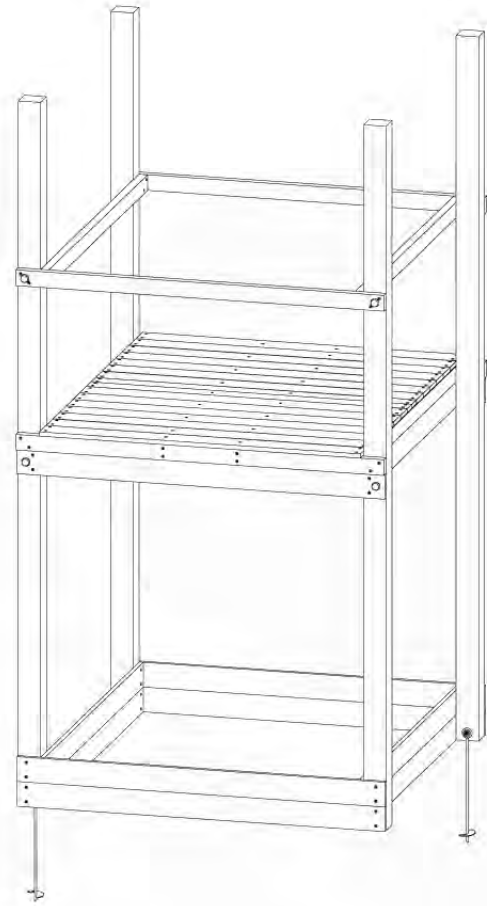

07 Base Tower

BT20

	PartNo	PartName	QTY.
Hardware pack	001_406	Stealth Screw 8x45	6
	001_417	Stealth Screw 8x80	4
	002_220	Gap Point Screw T25 - 5x45	135
	002_223	Gap Point Screw T25 - 5x80	40
Other	007_001	Ground-anchor	2
	022_31x	bpc-base version 3	8
	022_84x	bpc cover	8
Timber	B270	Post 90x90 L2700	4
	C141	Beam 1410 mm	10
	D123	Board 1230 mm	17
	D141	Board 1410 mm	12