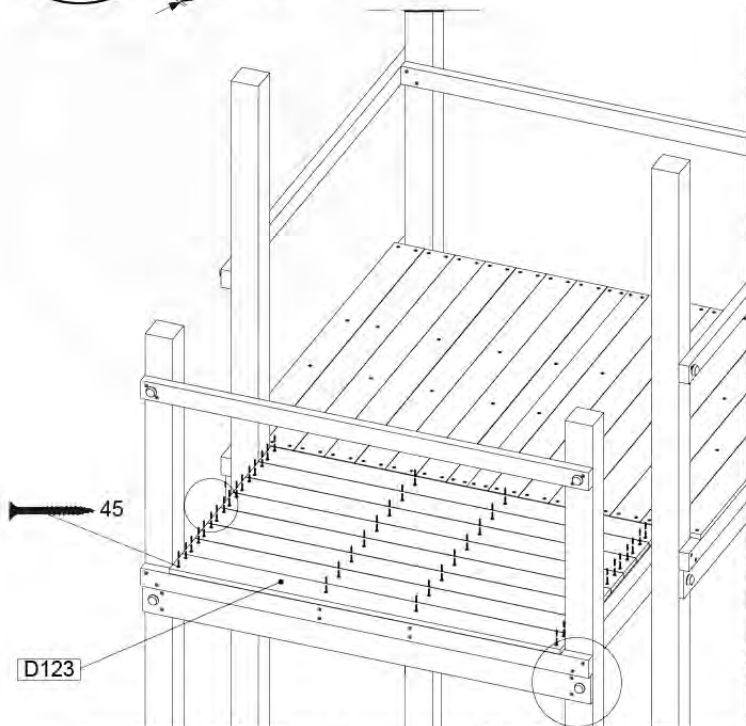

08-3

Extension Tower 14080 - P17 - ET27_28 - 10-1-2022 - v1

08-4