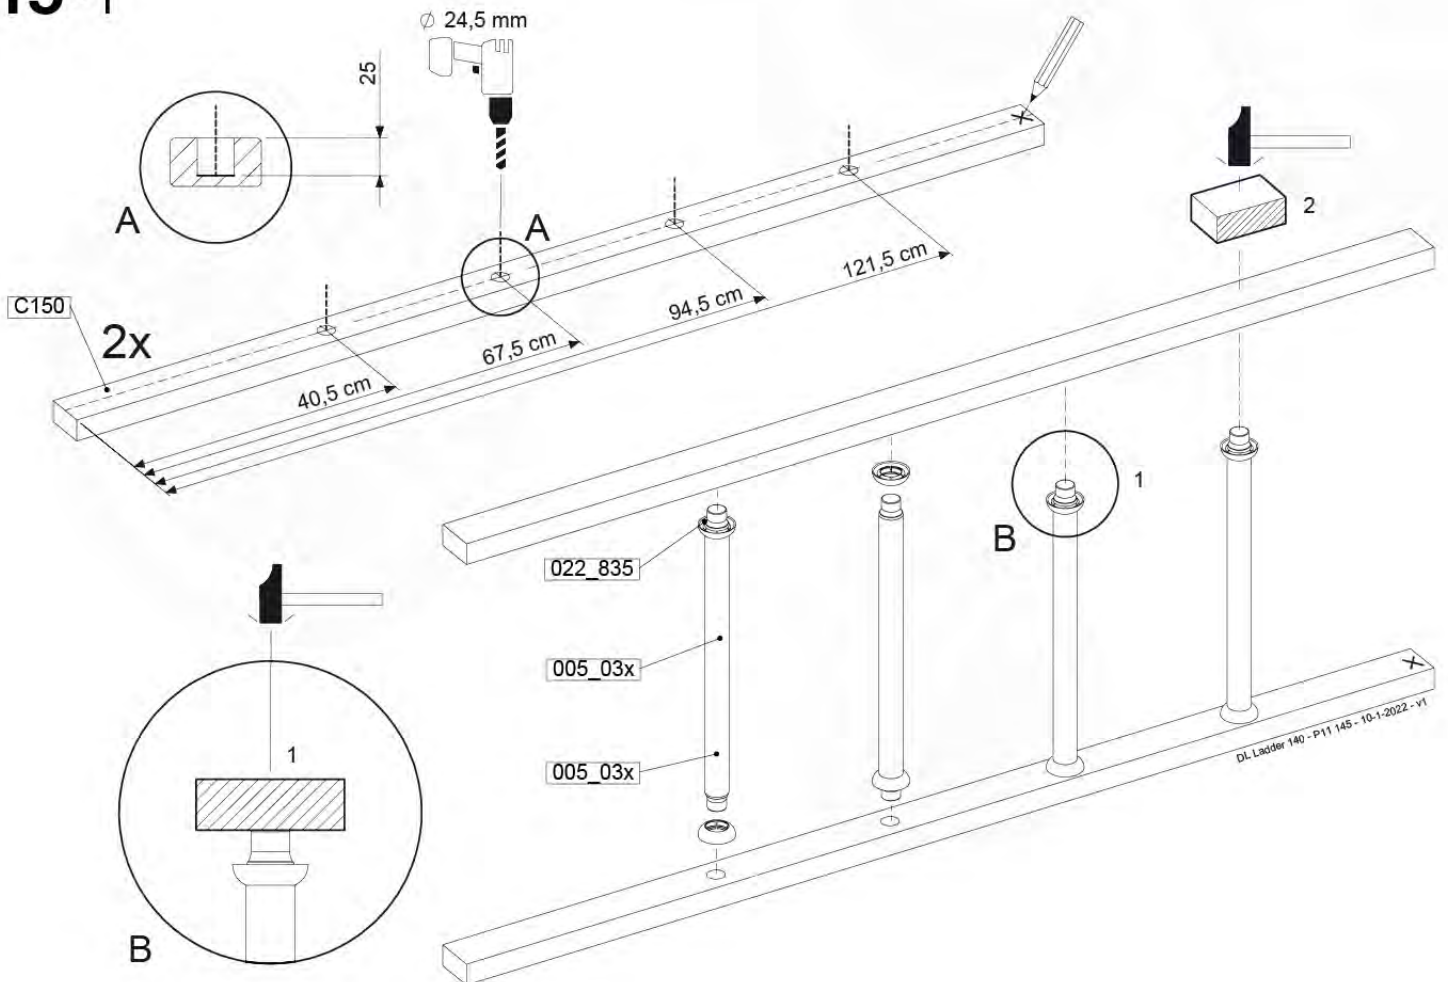

15-1

DL Ladder 140 - P11 145 - 10-1-2022 - V1