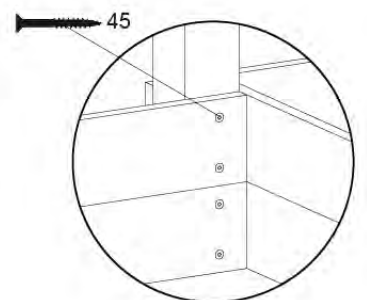

08 Extended Tower ET27

	PartNo	PartName	QTY.
Hardware pack	001_406	Stealth Screw 8x45	4
	001_417	Stealth Screw 8x80	2
	002_220	Gap Point Screw T25 - 5x45	90
	002_223	Gap Point Screw T25 - 5x80	20
Other	007_001	Ground-anchor	2
	022_31x	bpc-base version 3	4
	022_84x	bpc cover	4
Timber	B220	Post 90x90 L2200	2
	C74	Beam 740 mm	4
	C141	Beam 1410 mm	1
	D74	Board 740 mm	6
	D123	Board 1230 mm	9
	D141	Board 1410 mm	3

Extension Tower H080 - P02 - ET27 - 10-11-2022 - v1

08-1

Base Tower

A = B

08-2

45

45

08-3