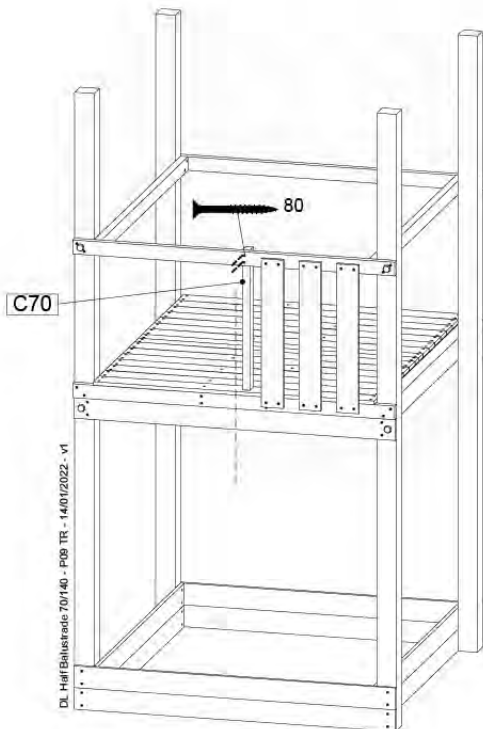

11 Balustrade (1x)

BL10

	PartNo	PartName	QTY.
Hardware pack	002_220	Gap Point Screw T25 - 5x45	12
	002_223	Gap Point Screw T25 - 5x80	4
Timber	C70	Beam 700 mm	1
	D65	Board 650 mm	3

11-1