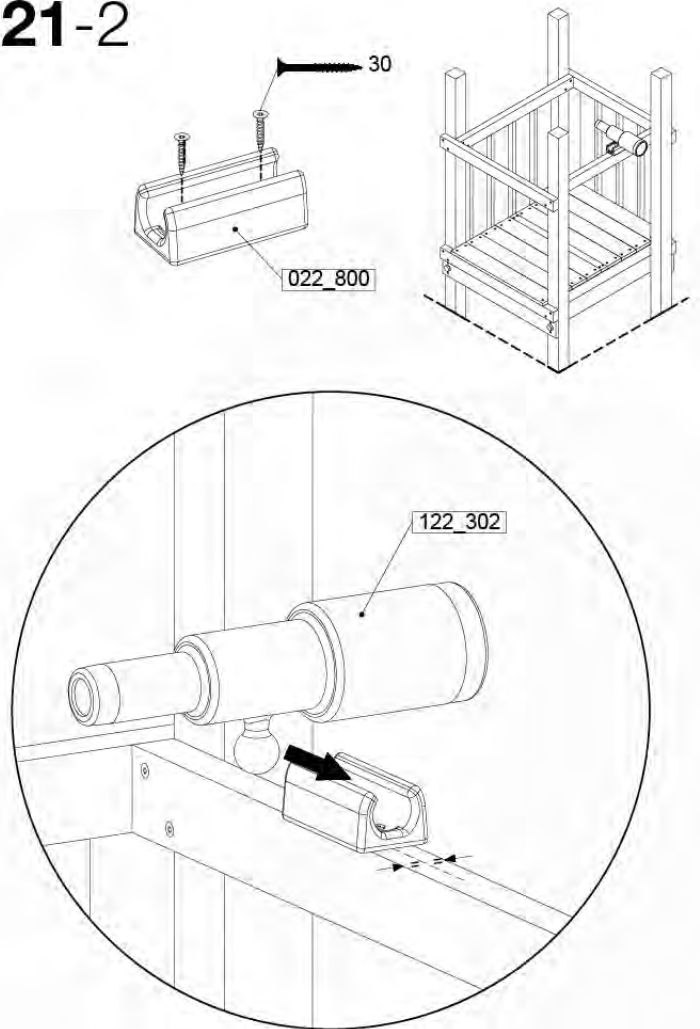

21-2

Accessory set - P03 - 28-9-2021 - v4