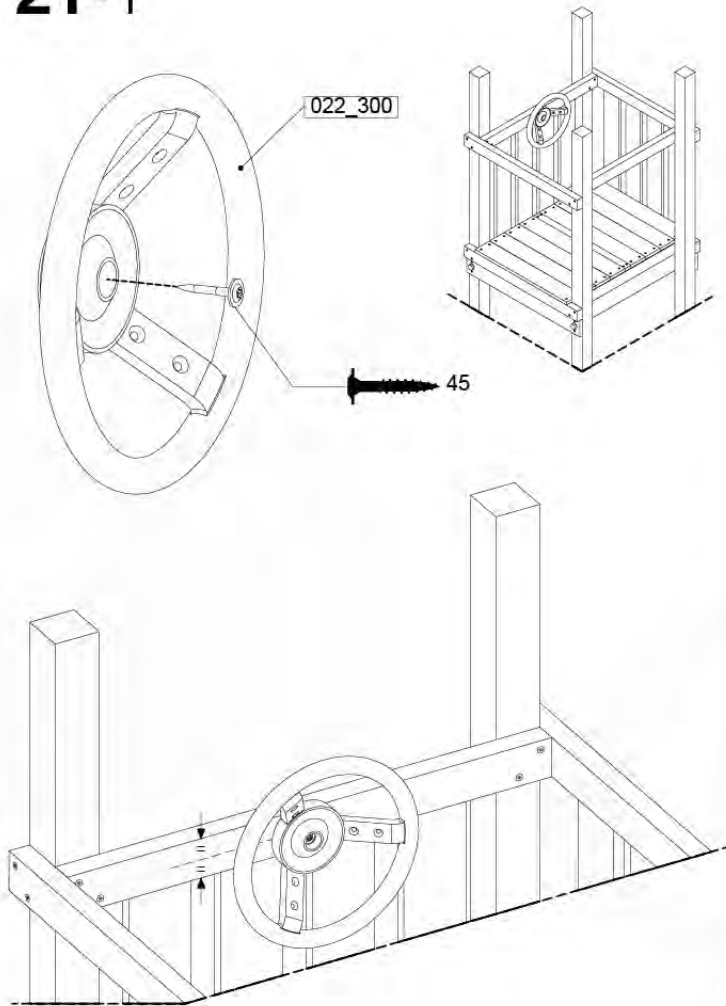

21-1

21-2

Accessory set - P03 - 28-9-2021 - v4

21-3

21-4

Accessory set - P04 - 28-9-2021 - v4