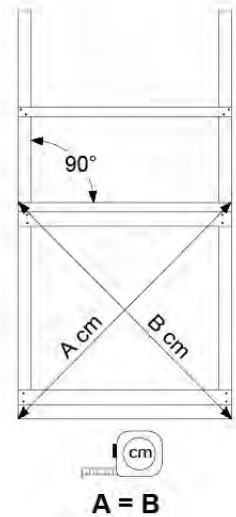

07 Base Tower

BT20

	PartNo	PartName	QTY.
Hardware pack	001_406	Stealth Screw 8x45	6
	001_417	Stealth Screw 8x80	4
	002_220	Gap Point Screw T25 - 5x45	135
	002_223	Gap Point Screw T25 - 5x80	40
Other	007_001	Ground-anchor	2
	022_31x	bpc-base version 3	8
	022_84x	bpc cover	8
Timber	B270	Post 90x90 L2700	4
	C141	Beam 1410 mm	10
	D123	Board 1230 mm	17
	D141	Board 1410 mm	12

07-1