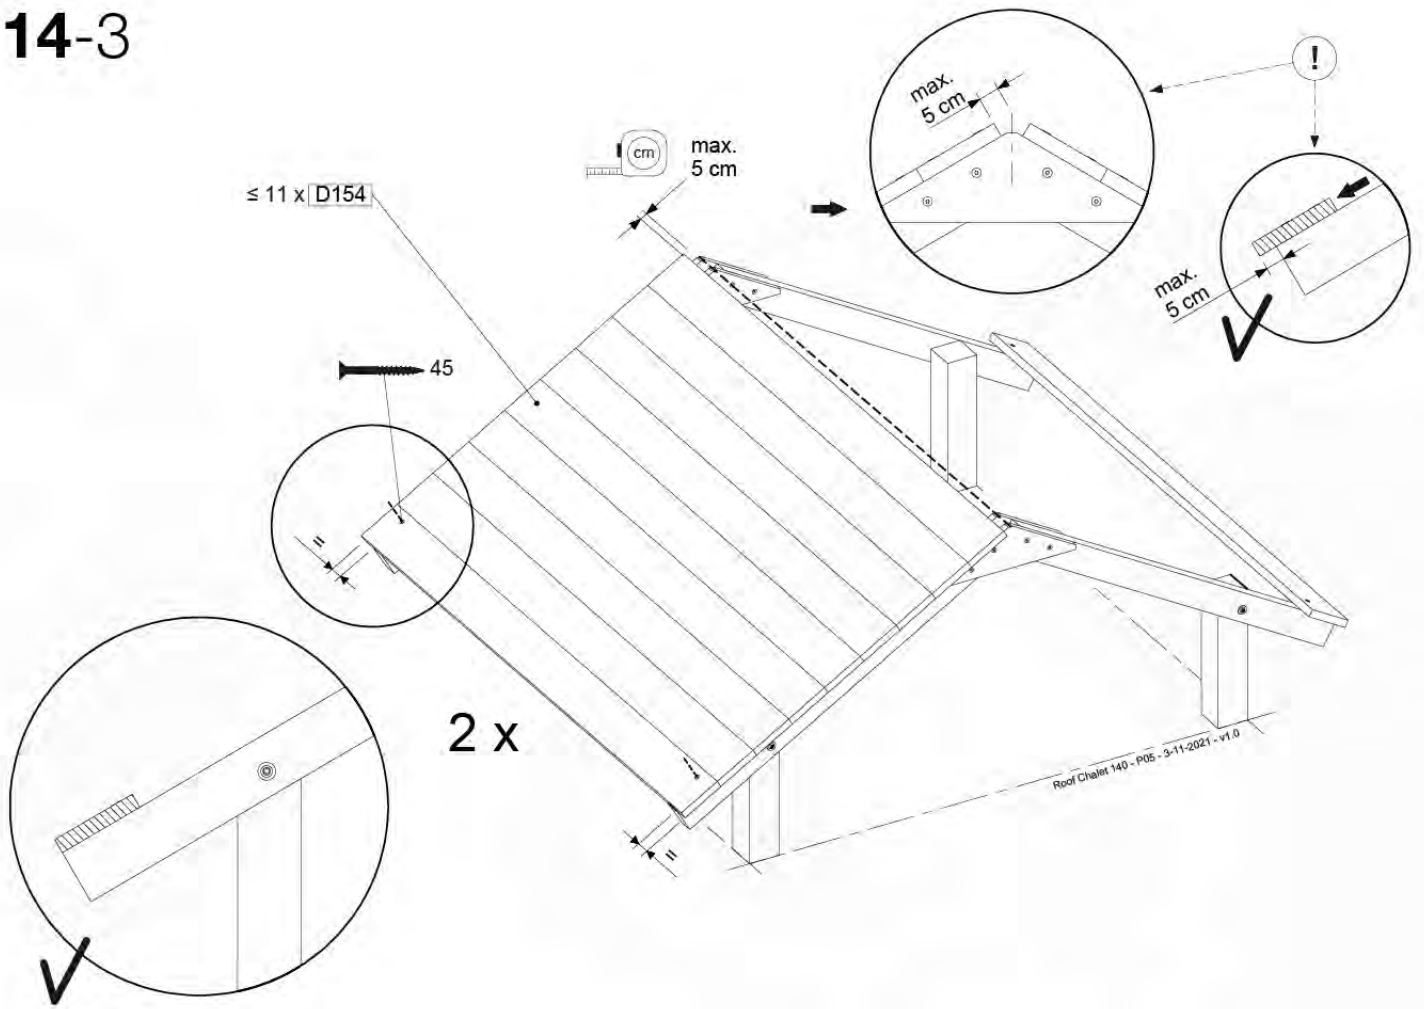

Roof Chalet 140 - P102 - 3-11-2021 - v1.0

14-1

14-2

14-3

14-4

15 Ladder

LA25

	PartNo	PartName	QTY.
Hardware pack	001_404	Stealth Screw 8x30	4
	002_219	Gap Point Screw T25 - 5x30	4
	002_220	Gap Point Screw T25 - 5x45	8
	002_223	Gap Point Screw T25 - 5x80	4
Other	005_03x	Ladder Rung Y/B/G/R	4
	005_522	Connection Bracket Mini Market	2
	022_835	Rung Cap	8
	120_102	Handgrip set (complete 2x)	1
Timber	C70	Beam 700 mm	1
	C150	Beam 1500 mm	2