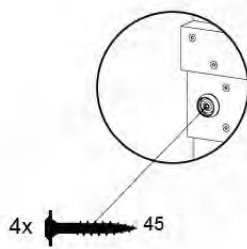

07-4

DL 145 Base Tower BT20 - P06 BT20 - 17-11-2021 - v1.0

08 Extended Tower ET27

	PartNo	PartName	QTY.
Hardware pack	001_406	Stealth Screw 8x45	4
	001_417	Stealth Screw 8x80	2
	002_220	Gap Point Screw T25 - 5x45	90
	002_223	Gap Point Screw T25 - 5x80	20
Other	007_001	Ground-anchor	2
	022_31x	bpc-base version 3	4
	022_84x	bpc cover	4
Timber	B220	Post 90x90 L2200	2
	C74	Beam 740 mm	4
	C141	Beam 1410 mm	1
	D74	Board 740 mm	6
	D123	Board 1230 mm	9
	D141	Board 1410 mm	3