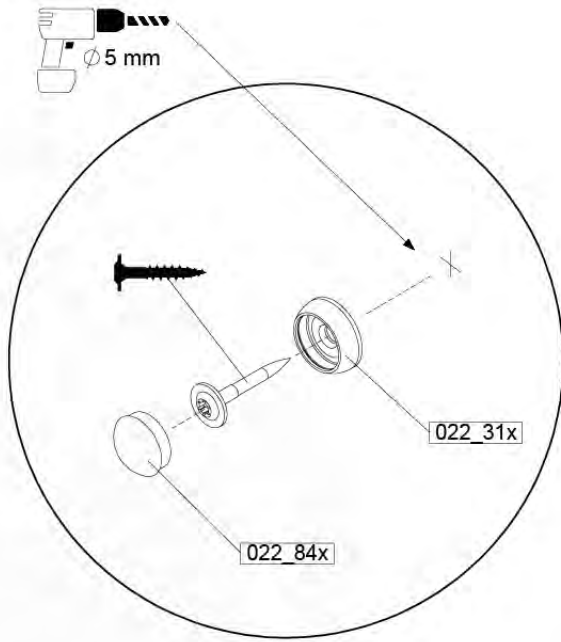

07-4

DL 145 Base Tower BT20 - P06 BT20 - 17-11-2021 - v1.0

08 Extended Tower ET27

	PartNo	PartName	QTY.
Hardware pack	001_406	Stealth Screw 8x45	4
	001_417	Stealth Screw 8x80	2
	002_220	Gap Point Screw T25 - 5x45	90
	002_223	Gap Point Screw T25 - 5x80	20
Other	007_001	Ground-anchor	2
	022_31x	bpc-base version 3	4
	022_84x	bpc cover	4
Timber	B220	Post 90x90 L2200	2
	C74	Beam 740 mm	4
	C141	Beam 1410 mm	1
	D74	Board 740 mm	6
	D123	Board 1230 mm	9
	D141	Board 1410 mm	3