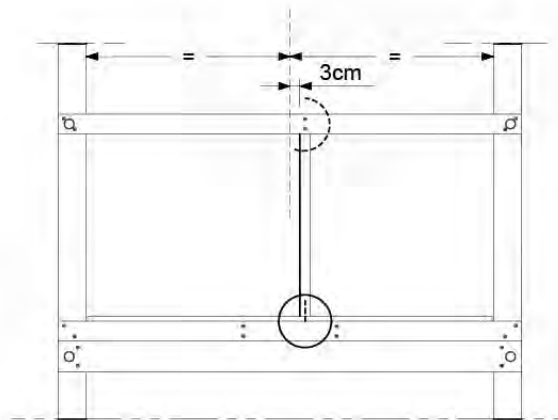

11 Balustrade (1x)

BL10

	PartNo	PartName	QTY.
Hardware pack	002_220	Gap Point Screw T25 - 5x45	12
	002_223	Gap Point Screw T25 - 5x80	4
Timber	C70	Beam 700 mm	1
	D65	Board 650 mm	3

11-1