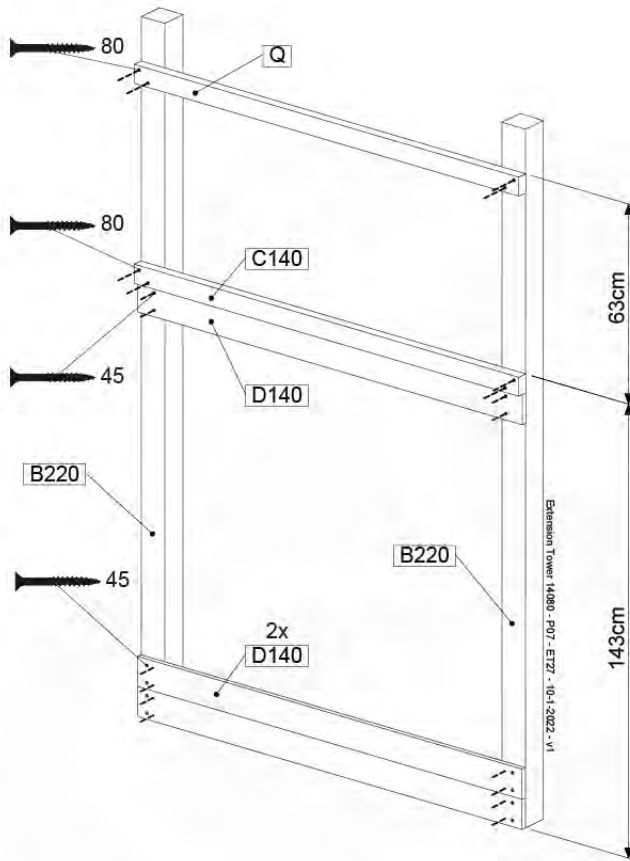

DL 145 Base Tower BT20 - P02 BT20 - 17-11-2021 - v1.0

07-1

07-2

DL 145 Base Tower BT20 - P04 BT20 - 17-11-2021 - v1.0

07-3

DL 145 Base Tower BT20 - P05 BT20 - 17-11-2021 - v1.0

07-4

DL 145 Base Tower BT20 - P06 BT20 - 17-11-2021 - v1.0

08 Extended Tower ET27

	PartNo	PartName	QTY.
Hardware pack	001_406	Stealth Screw 8x45	4
	001_417	Stealth Screw 8x80	2
	002_220	Gap Point Screw T25 - 5x45	90
	002_223	Gap Point Screw T25 - 5x80	20
Other	007_001	Ground-anchor	2
	022_31x	bpc-base version 3	4
	022_84x	bpc cover	4
Timber	B220	Post 90x90 L2200	2
	C74	Beam 740 mm	4
	C141	Beam 1410 mm	1
	D74	Board 740 mm	6
	D123	Board 1230 mm	9
	D141	Board 1410 mm	3

Extension Tower H080 - P02 - ET27 - 10-11-2022 - v1

08-1

Base Tower

A = B

08-2

45

45

08-3