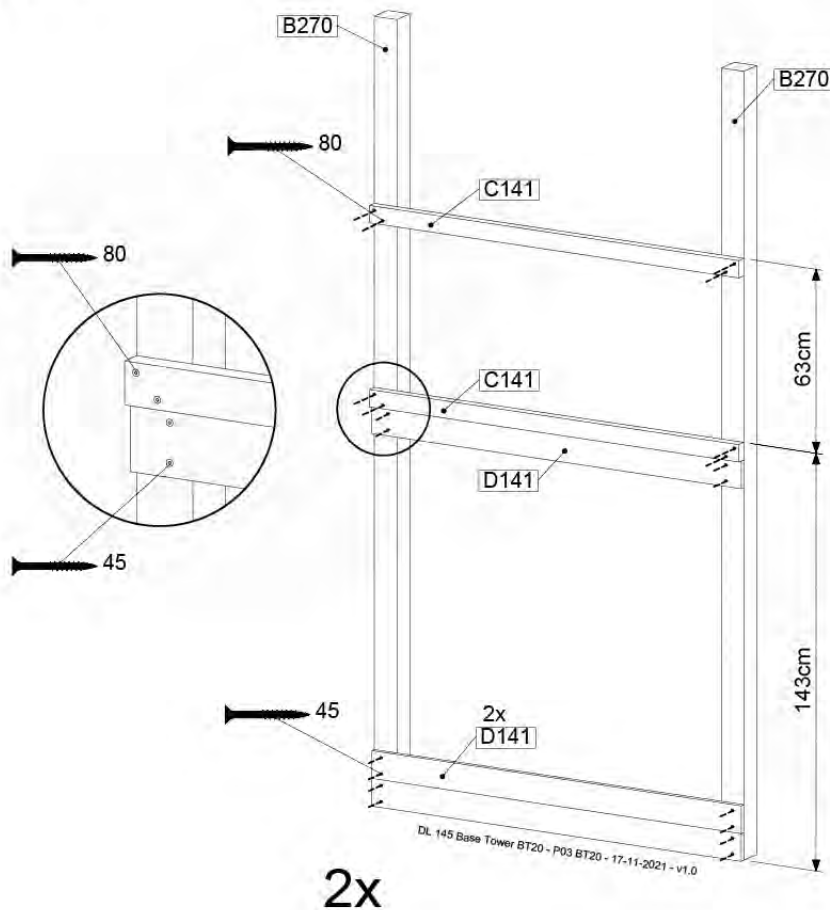

07 Base Tower

BT20

	PartNo	PartName	QTY.
Hardware pack	001_406	Stealth Screw 8x45	6
	001_417	Stealth Screw 8x80	4
	002_220	Gap Point Screw T25 - 5x45	135
	002_223	Gap Point Screw T25 - 5x80	40
Other	007_001	Ground-anchor	2
	022_31x	bpc-base version 3	8
	022_84x	bpc cover	8
Timber	B270	Post 90x90 L2700	4
	C141	Beam 1410 mm	10
	D123	Board 1230 mm	17
	D141	Board 1410 mm	12

07-1