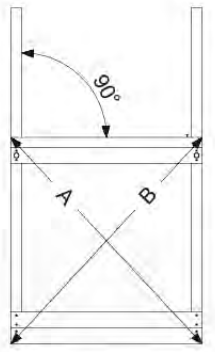

DL 145 Base Tower BT20 - P02 BT20 - 17-11-2021 - v1.0

07-1

07-2

DL 145 Base Tower BT20 - P04 BT20 - 17-11-2021 - v1.0

07-3

DL 145 Base Tower BT20 - P05 BT20 - 17-11-2021 - v1.0

07-4

DL 145 Base Tower BT20 - P06 BT20 - 17-11-2021 - v1.0

08 Extended Tower ET27

	PartNo	PartName	QTY.
Hardware pack	001_406	Stealth Screw 8x45	4
	001_417	Stealth Screw 8x80	2
	002_220	Gap Point Screw T25 - 5x45	90
	002_223	Gap Point Screw T25 - 5x80	20
Other	007_001	Ground-anchor	2
	022_31x	bpc-base version 3	4
	022_84x	bpc cover	4
Timber	B220	Post 90x90 L2200	2
	C74	Beam 740 mm	4
	C141	Beam 1410 mm	1
	D74	Board 740 mm	6
	D123	Board 1230 mm	9
	D141	Board 1410 mm	3

Extension Tower H080 - P02 - ET27 - 10-11-2022 - v1

08-1

Base Tower

A = B

08-2

45

45

08-3