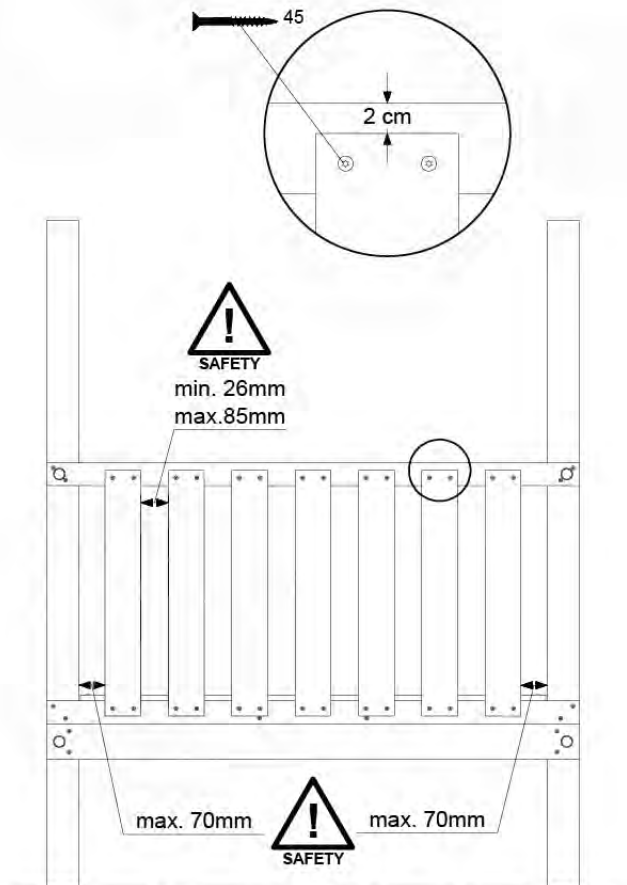

10 Balustrade (1x)

BL06

Balustrade 140 - P03 T - 14/01/2022 - v1.0

	PartNo	PartName	QTY.
Hardware pack	002_220	Gap Point Screw T25 - 5x45	28
Timber	D65	Board 650 mm	7

10-1

Balustrade 140 - P05 T - 14/01/2022 - v1.0