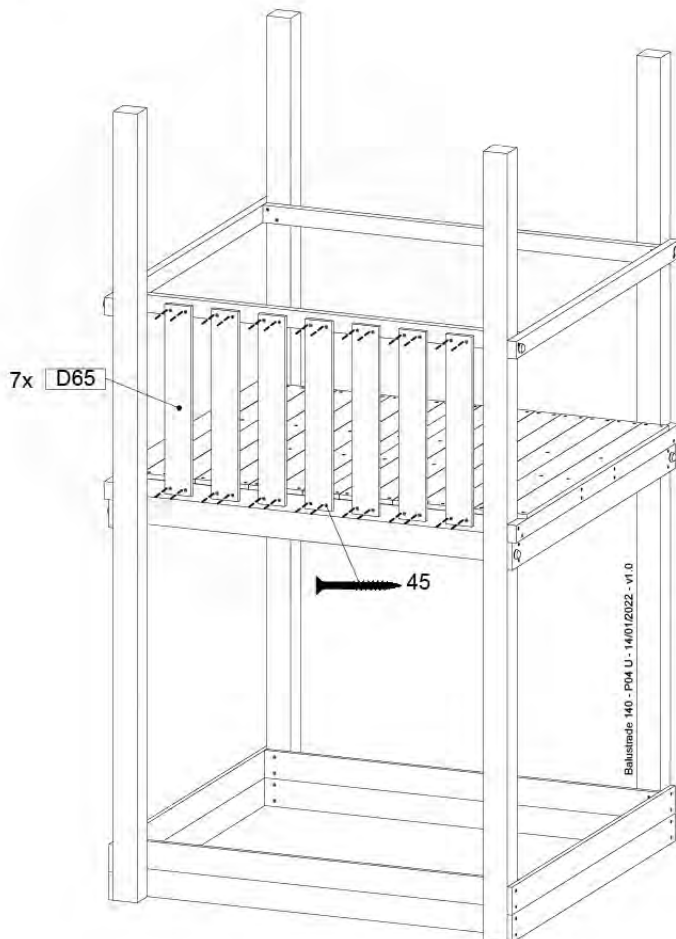

09-1

Balustrade 140 - PD4 U - 14/01/2022 - v1.0