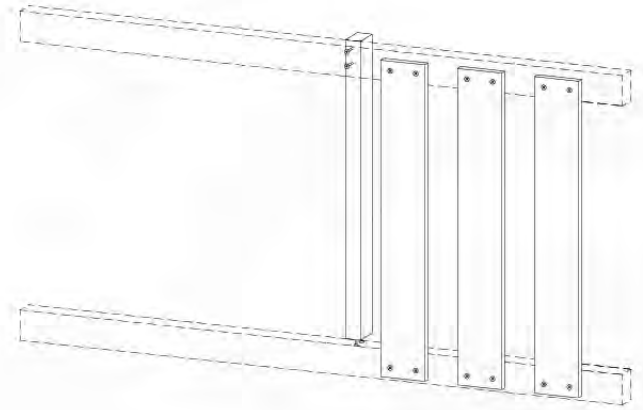

11 Balustrade (1x)

BL10