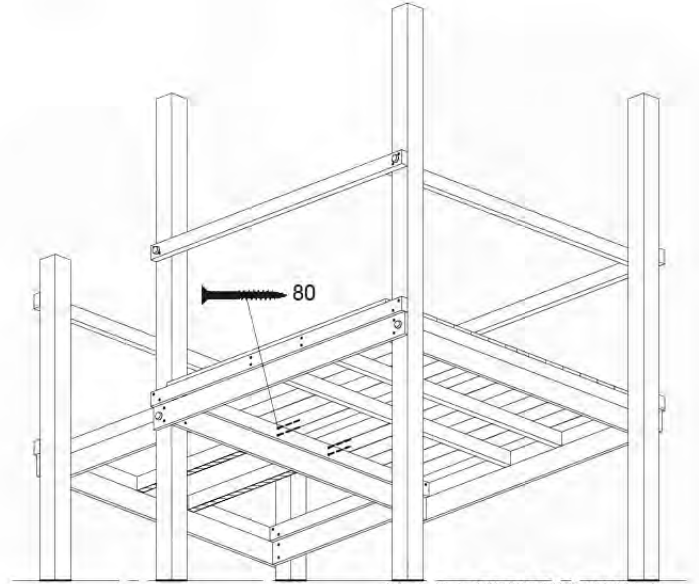

08-3

Extension Tower 14080 - P17 - ET27_28 - 10-1-2022 - v1

08-4