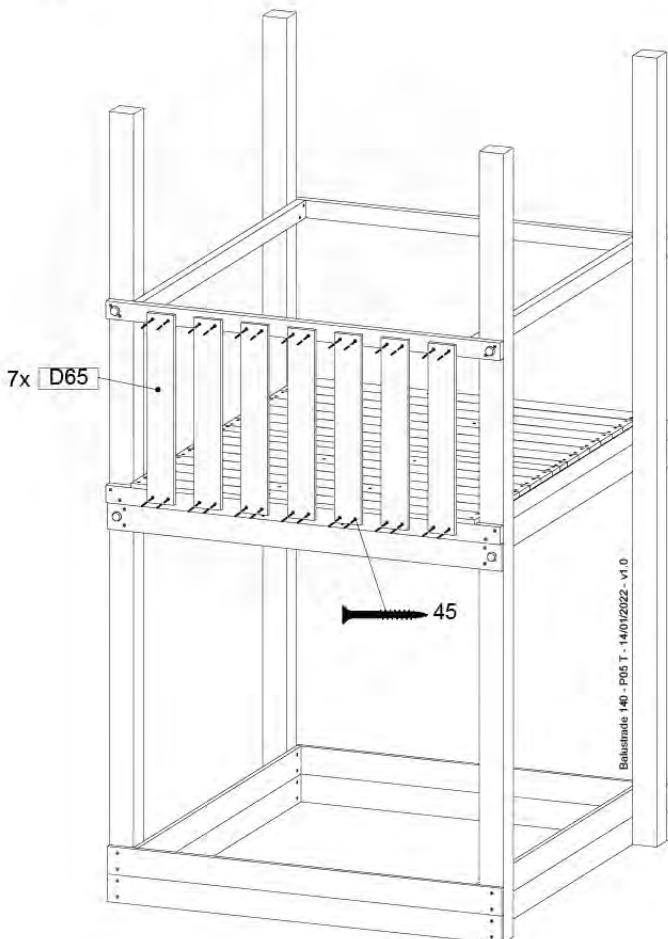

Extension Tower 14080 - P17 - ET27_28 - 10-1-2022 - v1

08-4

Extension Tower 14080 - P20 - ET27_28 - 10-1-2022 - v1

09 Balustrade (1x)

BL05

	PartNo	PartName	QTY.
Hardware pack	002_220	Gap Point Screw T25 - 5x45	28
Timber	D65	Board 650 mm	7

Balustrade 140 - PD2 U - 14/01/2022 - v1.0

09-1

Balustrade 140 - PD4 U - 14/01/2022 - v1.0

10 Balustrade (1x)

BL06

Balustrade 140 - P03 T - 14/01/2022 - v1.0

	PartNo	PartName	QTY.
Hardware pack	002_220	Gap Point Screw T25 - 5x45	28
Timber	D65	Board 650 mm	7

10-1

Balustrade 140 - P05 T - 14/01/2022 - v1.0

11 Balustrade (1x)

BL10

	PartNo	PartName	QTY.
Hardware pack	002_220	Gap Point Screw T25 - 5x45	12
	002_223	Gap Point Screw T25 - 5x80	4
Timber	C70	Beam 700 mm	1
	D65	Board 650 mm	3