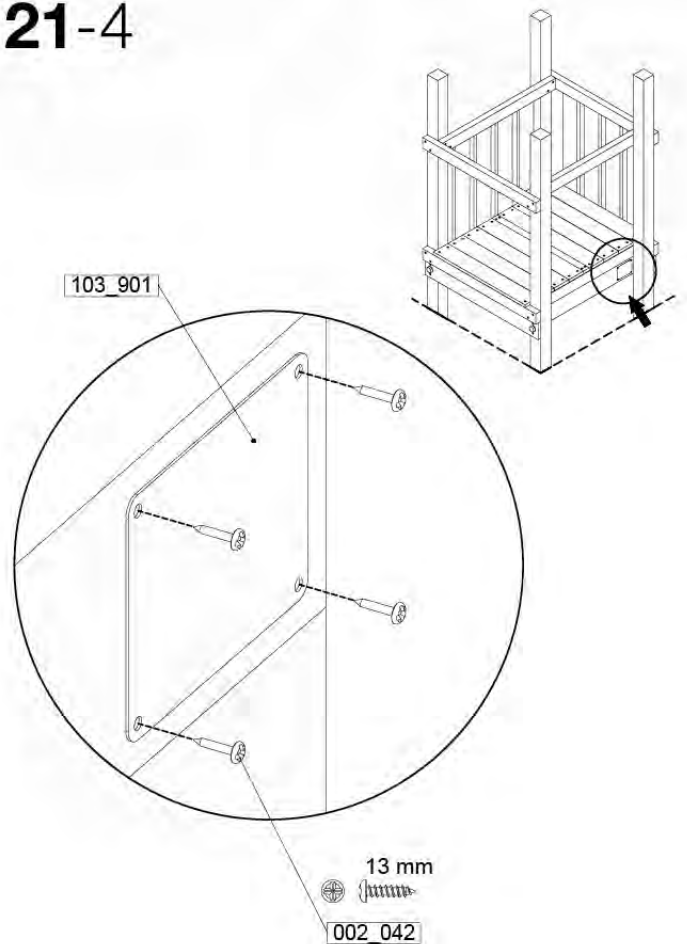

21-4

Accessory set - P04 - 28-9-2021 - v4