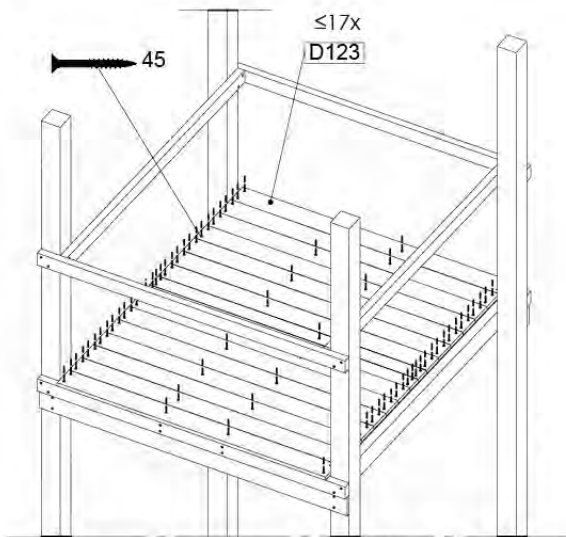

06 Playground Foundation

FD11

07 Base Tower

BT20

	PartNo	PartName	QTY.
Hardware pack	001_406	Stealth Screw 8x45	6
	001_417	Stealth Screw 8x80	4
	002_220	Gap Point Screw T25 - 5x45	135
	002_223	Gap Point Screw T25 - 5x80	40
Other	007_001	Ground-anchor	2
	022_31x	bpc-base version 3	8
	022_84x	bpc cover	8
Timber	B270	Post 90x90 L2700	4
	C141	Beam 1410 mm	10
	D123	Board 1230 mm	17
	D141	Board 1410 mm	12

DL 145 Base Tower BT20 - P02 BT20 - 17-11-2021 - v1.0

07-1

07-2

DL 145 Base Tower BT20 - P04 BT20 - 17-11-2021 - v1.0

07-3

DL 145 Base Tower BT20 - P05 BT20 - 17-11-2021 - v1.0

07-4

DL 145 Base Tower BT20 - P06 BT20 - 17-11-2021 - v1.0

08 Extended Tower ET27

	PartNo	PartName	QTY.
Hardware pack	001_406	Stealth Screw 8x45	4
	001_417	Stealth Screw 8x80	2
	002_220	Gap Point Screw T25 - 5x45	90
	002_223	Gap Point Screw T25 - 5x80	20
Other	007_001	Ground-anchor	2
	022_31x	bpc-base version 3	4
	022_84x	bpc cover	4
Timber	B220	Post 90x90 L2200	2
	C74	Beam 740 mm	4
	C141	Beam 1410 mm	1
	D74	Board 740 mm	6
	D123	Board 1230 mm	9
	D141	Board 1410 mm	3