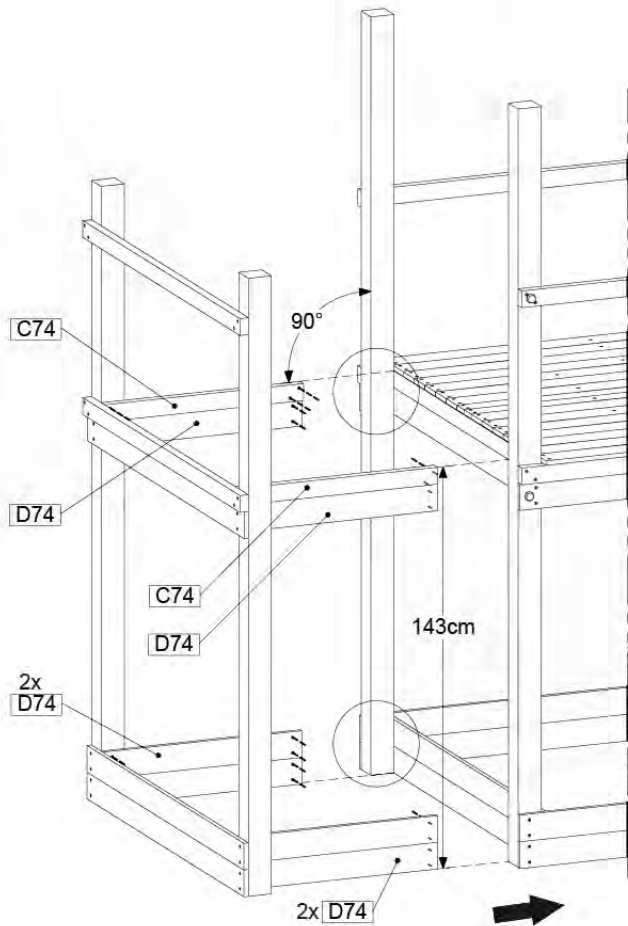

08 Extended Tower ET27

	PartNo	PartName	QTY.
Hardware pack	001_406	Stealth Screw 8x45	4
	001_417	Stealth Screw 8x80	2
	002_220	Gap Point Screw T25 - 5x45	90
	002_223	Gap Point Screw T25 - 5x80	20
Other	007_001	Ground-anchor	2
	022_31x	bpc-base version 3	4
	022_84x	bpc cover	4
Timber	B220	Post 90x90 L2200	2
	C74	Beam 740 mm	4
	C141	Beam 1410 mm	1
	D74	Board 740 mm	6
	D123	Board 1230 mm	9
	D141	Board 1410 mm	3

Extension Tower H080 - P02 - ET27 - 10-11-2022 - v1

08-1

Base Tower

A = B

08-2

45

45

08-3

Extension Tower 14080 - P17 - ET27_28 - 10-1-2022 - v1

08-4

Extension Tower 14080 - P20 - ET27_28 - 10-1-2022 - v1

09 Balustrade (1x)

BL05

	PartNo	PartName	QTY.
Hardware pack	002_220	Gap Point Screw T25 - 5x45	28
Timber	D65	Board 650 mm	7