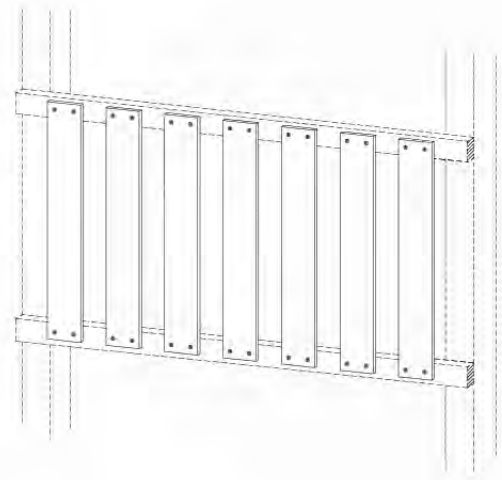

10 Balustrade (1x)

BL06