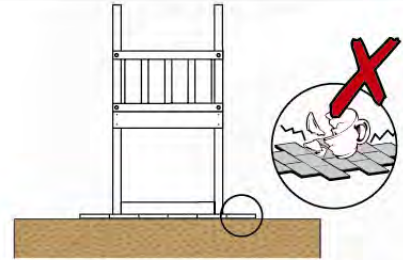

05 Safe Playground Planning

05-1

05-2

05-3

05-4

05-5