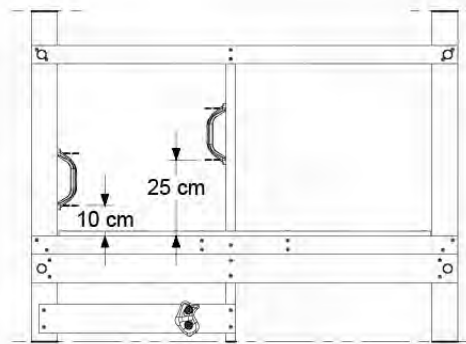

DL Rockwall 140 - P04 TL 145 - 17-1-2022 - v1

13-1

13-2

13-3

13-4

14 Roof

RF15

	PartNo	PartName	QTY.
Hardware pack	001_417	Stealth Screw 8x80	4
	002_220	Gap Point Screw T25 - 5x45	108
Timber	C96	Beam L=(900+beam height) mm	4
	D123	Board 1230 mm	1
	D154	Board 1540 mm	24