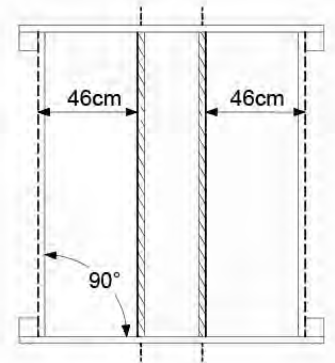

DL 145 Base Tower BT20 - P02 BT20 - 17-11-2021 - v1.0

07-1

07-2

DL 145 Base Tower BT20 - P04 BT20 - 17-11-2021 - v1.0

07-3

DL 145 Base Tower BT20 - P05 BT20 - 17-11-2021 - v1.0

07-4

DL 145 Base Tower BT20 - P06 BT20 - 17-11-2021 - v1.0

08 Extended Tower ET27

	PartNo	PartName	QTY.
Hardware pack	001_406	Stealth Screw 8x45	4
	001_417	Stealth Screw 8x80	2
	002_220	Gap Point Screw T25 - 5x45	90
	002_223	Gap Point Screw T25 - 5x80	20
Other	007_001	Ground-anchor	2
	022_31x	bpc-base version 3	4
	022_84x	bpc cover	4
Timber	B220	Post 90x90 L2200	2
	C74	Beam 740 mm	4
	C141	Beam 1410 mm	1
	D74	Board 740 mm	6
	D123	Board 1230 mm	9
	D141	Board 1410 mm	3