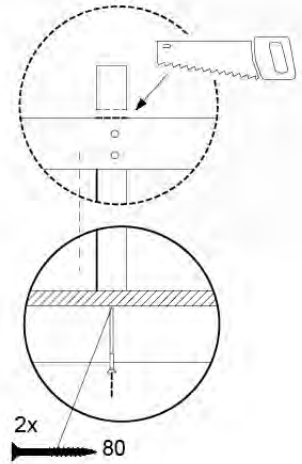

11 Balustrade (1x)

BL10

	PartNo	PartName	QTY.
Hardware pack	002_220	Gap Point Screw T25 - 5x45	12
	002_223	Gap Point Screw T25 - 5x80	4
Timber	C70	Beam 700 mm	1
	D65	Board 650 mm	3

11-1