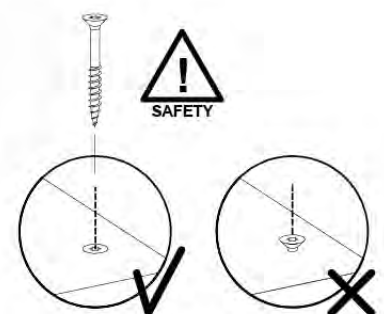

07 Base Tower

BT20

	PartNo	PartName	QTY.
Hardware pack	001_406	Stealth Screw 8x45	6
	001_417	Stealth Screw 8x80	4
	002_220	Gap Point Screw T25 - 5x45	135
	002_223	Gap Point Screw T25 - 5x80	40
Other	007_001	Ground-anchor	2
	022_31x	bpc-base version 3	8
	022_84x	bpc cover	8
Timber	B270	Post 90x90 L2700	4
	C141	Beam 1410 mm	10
	D123	Board 1230 mm	17
	D141	Board 1410 mm	12

07-1