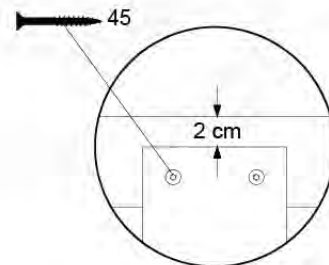

12 Balustrade (2x)

BL21

(194_101)

	PartNo	PartName	QTY.
Hardware Pack 100_601	002_220	Gap Point Screw T25 - 5x45	16
	002_223	Gap Point Screw T25 - 5x80	4
Timber	C74	Beam 740 mm	1
	D65	Board 650 mm	4

Balustrade 90 - P02 U - 13/01/2022 - v4

12-1

Balustrade 90 - P08 U9 - 13/01/2022 - v4