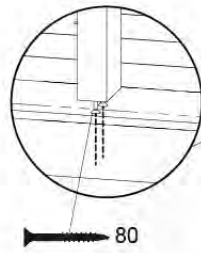

20-1

Fireman's Pole (201_275)
040_335 Part 2

21 Accessories

AC01

(194_119)

	PartNo	PartName	QTY.
Hardware Pack 100_617	001_406	Stealth Screw 8x45	1
	002_041	Dome head screw 4.5 x 20 mm	3
	002_042	Dome head screw 3.5 x 13mm	4
	002_219	Gap Point Screw T25 - 5x30	2
Other	022_300	Steering Wheel	1
	022_800	Rail P/T 105	1
	022_910	Sandpad	1
	103_901	Logo ID Plate	1
	104_107	Tool Set Climbing Units	1
	120_024	Tower Flag	1
	122_302	Telescope	1

Accessory set - P02_20-0-2021 - v4