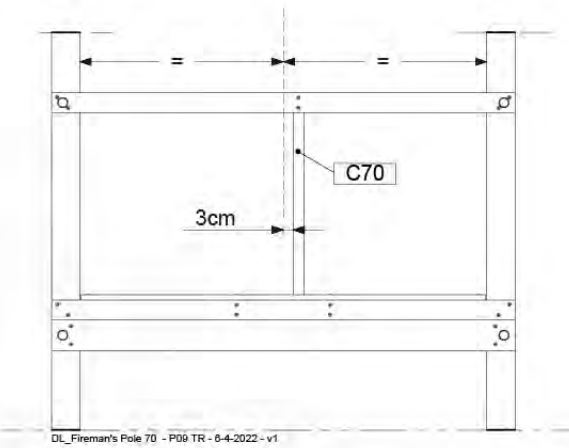

20-1

21 Accessories

AC01

(194_119)

	PartNo	PartName	QTY.
Hardware Pack 100_617	001_406	Stealth Screw 8x45	1
	002_041	Dome head screw 4.5 x 20 mm	3
	002_042	Dome head screw 3.5 x 13mm	4
	002_219	Gap Point Screw T25 - 5x30	2
Other	022_300	Steering Wheel	1
	022_800	Rail P/T 105	1
	022_910	Sandpad	1
	103_901	Logo ID Plate	1
	104_107	Tool Set Climbing Units	1
	120_024	Tower Flag	1
	122_302	Telescope	1

Accessory set - P02_20-0-2021 - v4