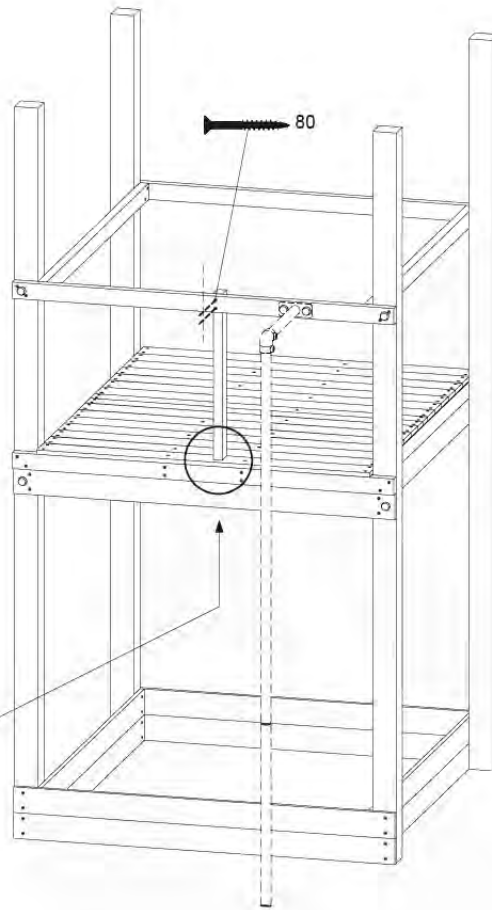

20-1

21 Accessories

AC01

(194_119)

	PartNo	PartName	QTY.
Hardware Pack 100_617	001_406	Stealth Screw 8x45	1
	002_041	Dome head screw 4.5 x 20 mm	3
	002_042	Dome head screw 3.5 x 13mm	4
	002_219	Gap Point Screw T25 - 5x30	2
Other	022_300	Steering Wheel	1
	022_800	Rail P/T 105	1
	022_910	Sandpad	1
	103_901	Logo ID Plate	1
	104_107	Tool Set Climbing Units	1
	120_024	Tower Flag	1
	122_302	Telescope	1

Accessory set - P02_20-0-2021 - v4