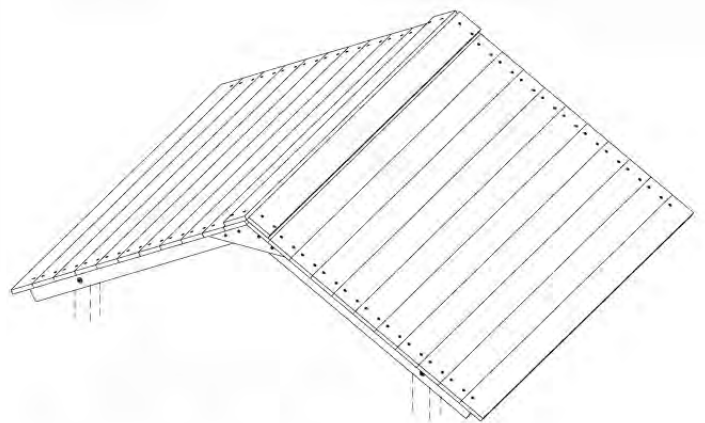

DL Rockwall 140 - P04 TL 145 - 17-1-2022 - v1

13-1

13-2

13-3

13-4

14 Roof

RF15

	PartNo	PartName	QTY.
Hardware pack	001_417	Stealth Screw 8x80	4
	002_220	Gap Point Screw T25 - 5x45	108
Timber	C96	Beam L=(900+beam height) mm	4
	D123	Board 1230 mm	1
	D154	Board 1540 mm	24