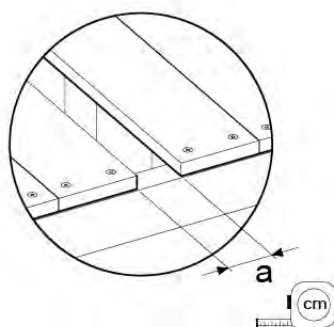

DL 145 Base Tower BT20 - P02 BT20 - 17-11-2021 - v1.0

07-1

07-2

DL 145 Base Tower BT20 - P04 BT20 - 17-11-2021 - v1.0

07-3

DL 145 Base Tower BT20 - P05 BT20 - 17-11-2021 - v1.0

07-4

DL 145 Base Tower BT20 - P06 BT20 - 17-11-2021 - v1.0

08 Extended Tower ET27

	PartNo	PartName	QTY.
Hardware pack	001_406	Stealth Screw 8x45	4
	001_417	Stealth Screw 8x80	2
	002_220	Gap Point Screw T25 - 5x45	90
	002_223	Gap Point Screw T25 - 5x80	20
Other	007_001	Ground-anchor	2
	022_31x	bpc-base version 3	4
	022_84x	bpc cover	4
Timber	B220	Post 90x90 L2200	2
	C74	Beam 740 mm	4
	C141	Beam 1410 mm	1
	D74	Board 740 mm	6
	D123	Board 1230 mm	9
	D141	Board 1410 mm	3