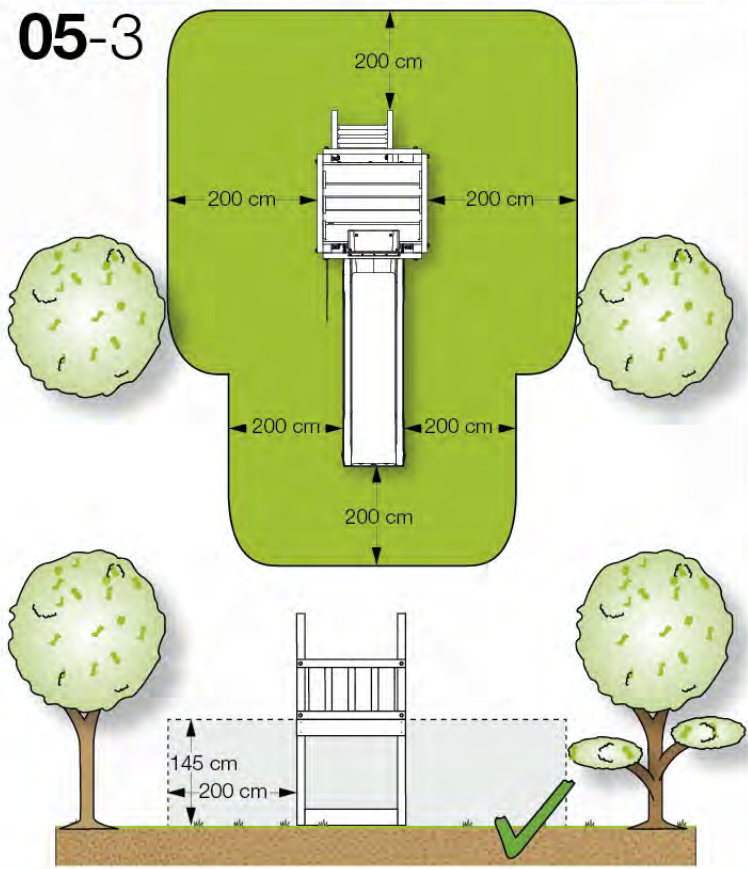

05 Safe Playground Planning

05-1

05-2

05-3

05-4

05-5