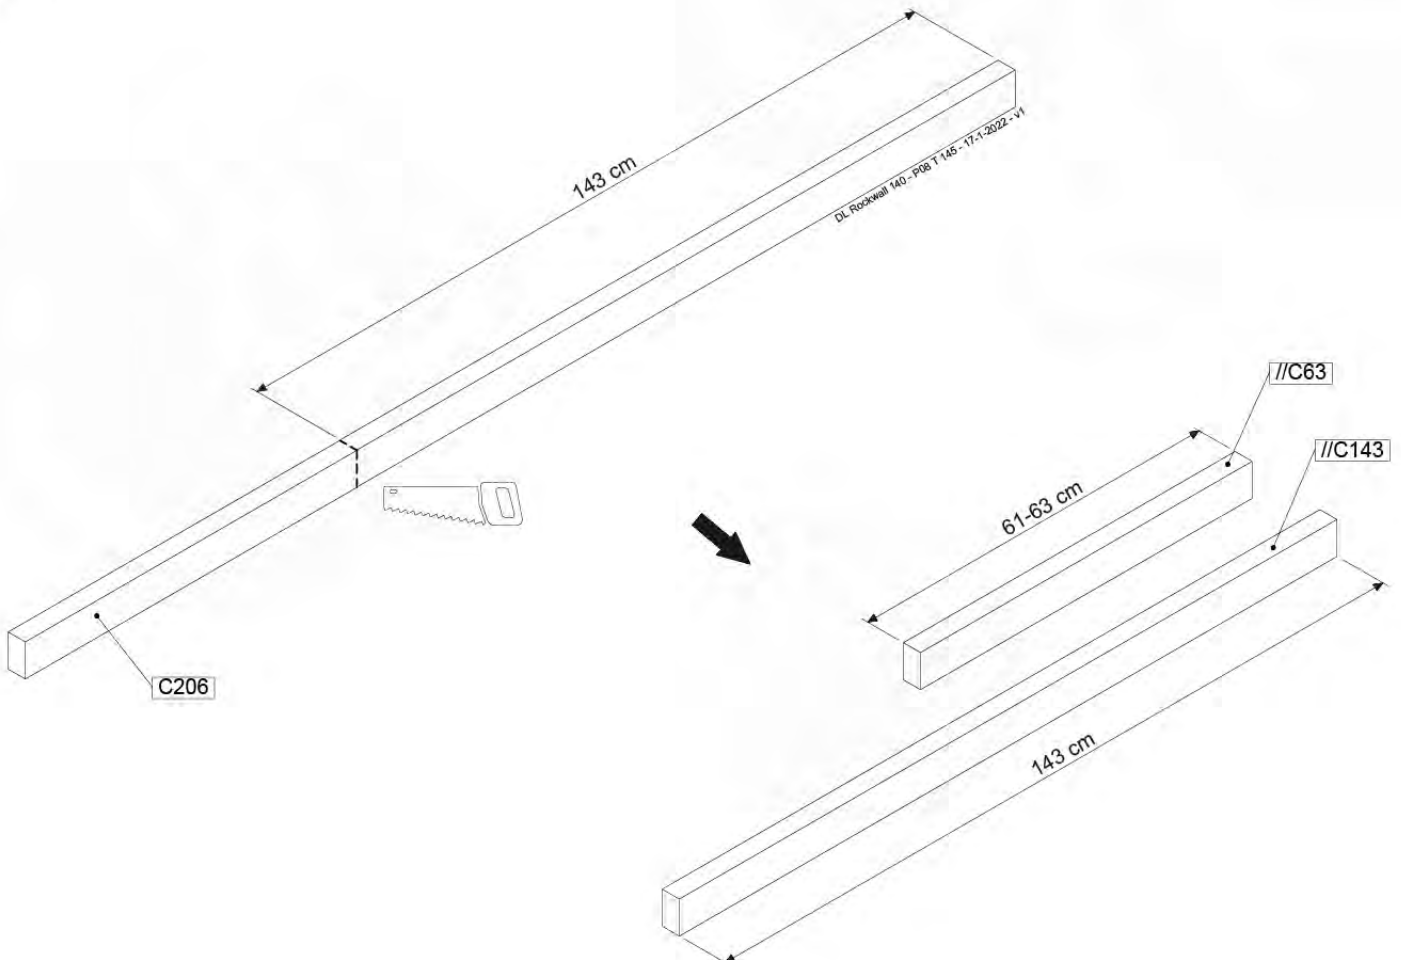

13 Rock Wall

RW19

	PartNo	PartName	QTY.
Hardware pack	001_102	Washer Head Screw T40 M8x30	10
	002_220	Gap Point Screw T25 - 5x45	32
	002_223	Gap Point Screw T25 - 5x80	5
	003_010	M8 spring lock washer	10
	004_050	M8 22mm Drive in Nut	10
Other	022_50x	Climbing Rock	5
	120_102	Handgrip set (complete 2x)	1
Timber	C206	Beam 2060 mm	1
	D65	Board 650 mm	7

DL Rockwall 140 - P04 TL 145 - 17-1-2022 - v1

13-1