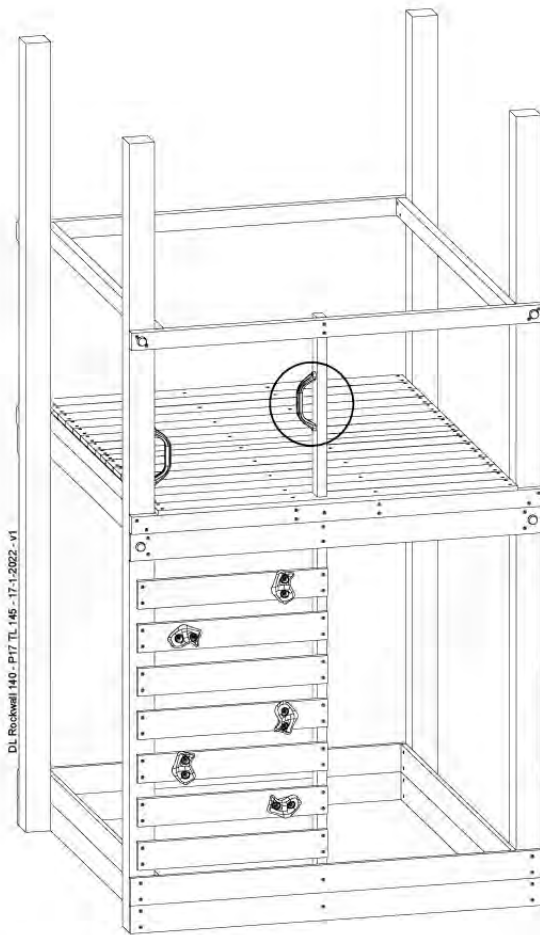

DL Rockwall 140 - P04 TL 145 - 17-1-2022 - v1

13-1

13-2

13-3

13-4

14 Roof

RF15

	PartNo	PartName	QTY.
Hardware pack	001_417	Stealth Screw 8x80	4
	002_220	Gap Point Screw T25 - 5x45	108
Timber	C96	Beam L=(900+beam height) mm	4
	D123	Board 1230 mm	1
	D154	Board 1540 mm	24

Roof Chalet 140 - P102 - 3-11-2021 - v1.0

14-1

14-2

14-3

14-4

15 Ladder

LA25

	PartNo	PartName	QTY.
Hardware pack	001_404	Stealth Screw 8x30	4
	002_219	Gap Point Screw T25 - 5x30	4
	002_220	Gap Point Screw T25 - 5x45	8
	002_223	Gap Point Screw T25 - 5x80	4
Other	005_03x	Ladder Rung Y/B/G/R	4
	005_522	Connection Bracket Mini Market	2
	022_835	Rung Cap	8
	120_102	Handgrip set (complete 2x)	1
Timber	C70	Beam 700 mm	1
	C150	Beam 1500 mm	2