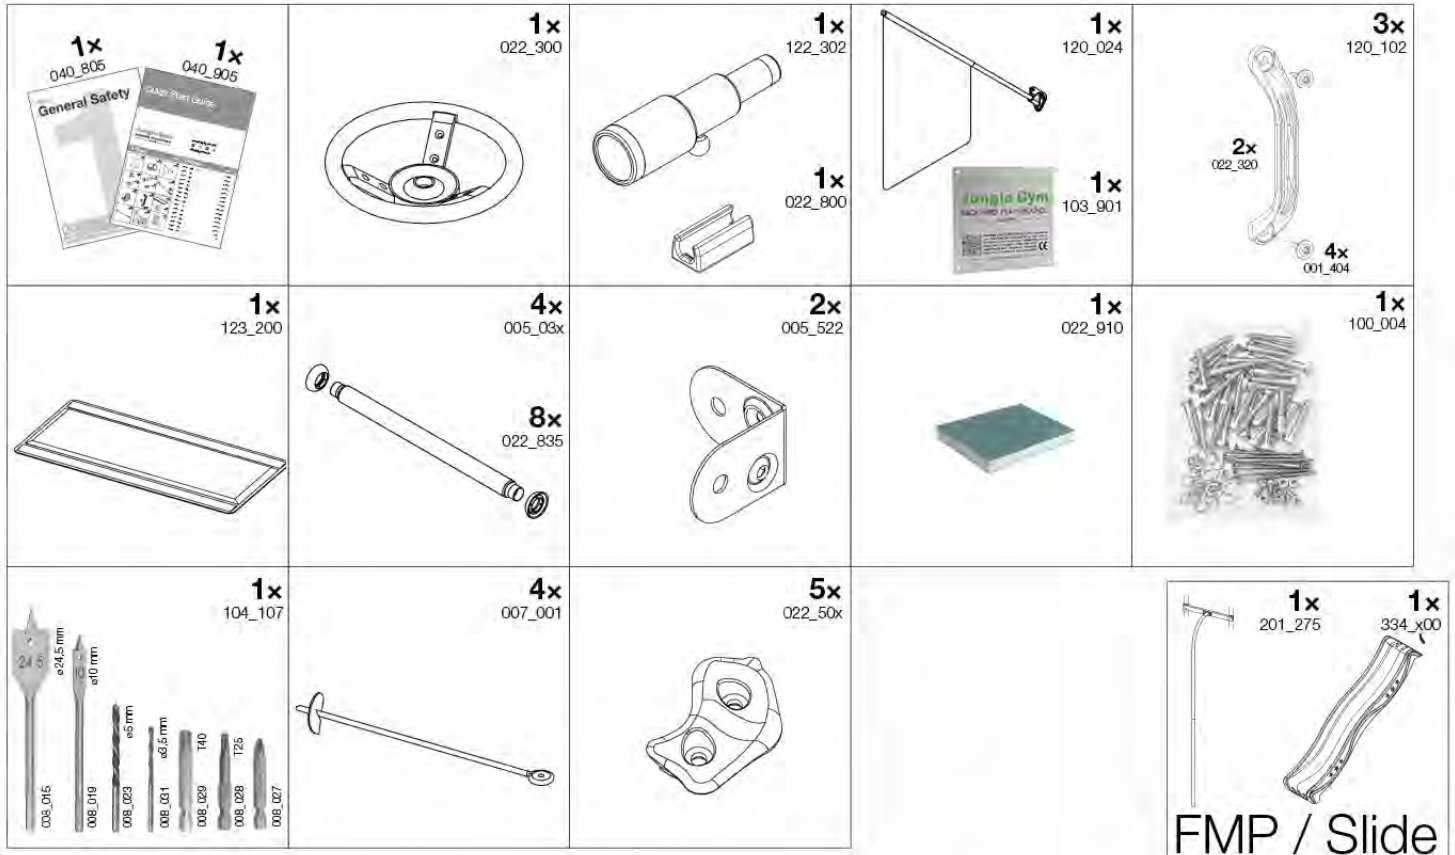

01 What's in the Delivery?

401_015

02 Hardware

Total HWP 100_004 + 100_155 Jungle Chalet 2.1

20220331

001_102	10x		M8 x 30mm	000_101	10x		ø2 x 20mm
001_417	12x		ø8 x 80mm	003_010	10x		M8x14.2mm
001_406	13x		ø8 x 45mm	004_050	10x		M8 x 22mm
001_404	4x		ø8 x 30mm	120_005	16x		M8
002_223	98x		ø5 x 80mm				
002_220	521x		ø5 x 45mm				
002_219	6x		ø5 x 30mm				
002_308	2x		ø5.0 x 20mm				
002_041	3x		ø4.5 x 20mm				
002_042	4x		ø3.5 x 13mm