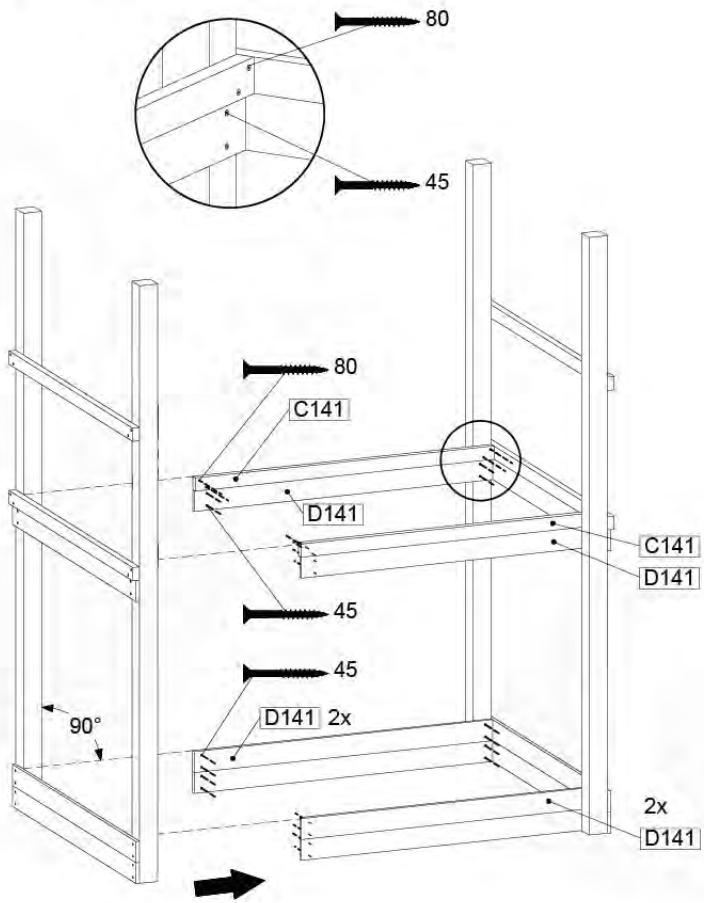

06 Playground Foundation

FD11

07 Base Tower

BT20

	PartNo	PartName	QTY.
Hardware pack	001_406	Stealth Screw 8x45	6
	001_417	Stealth Screw 8x80	4
	002_220	Gap Point Screw T25 - 5x45	135
	002_223	Gap Point Screw T25 - 5x80	40
Other	007_001	Ground-anchor	2
	022_31x	bpc-base version 3	8
	022_84x	bpc cover	8
Timber	B270	Post 90x90 L2700	4
	C141	Beam 1410 mm	10
	D123	Board 1230 mm	17
	D141	Board 1410 mm	12

DL 145 Base Tower BT20 - P02 BT20 - 17-11-2021 - v1.0

07-1

07-2

DL 145 Base Tower BT20 - P04 BT20 - 17-11-2021 - v1.0

07-3

DL 145 Base Tower BT20 - P05 BT20 - 17-11-2021 - v1.0

07-4

DL 145 Base Tower BT20 - P06 BT20 - 17-11-2021 - v1.0

08 Extended Tower ET27

	PartNo	PartName	QTY.
Hardware pack	001_406	Stealth Screw 8x45	4
	001_417	Stealth Screw 8x80	2
	002_220	Gap Point Screw T25 - 5x45	90
	002_223	Gap Point Screw T25 - 5x80	20
Other	007_001	Ground-anchor	2
	022_31x	bpc-base version 3	4
	022_84x	bpc cover	4
Timber	B220	Post 90x90 L2200	2
	C74	Beam 740 mm	4
	C141	Beam 1410 mm	1
	D74	Board 740 mm	6
	D123	Board 1230 mm	9
	D141	Board 1410 mm	3