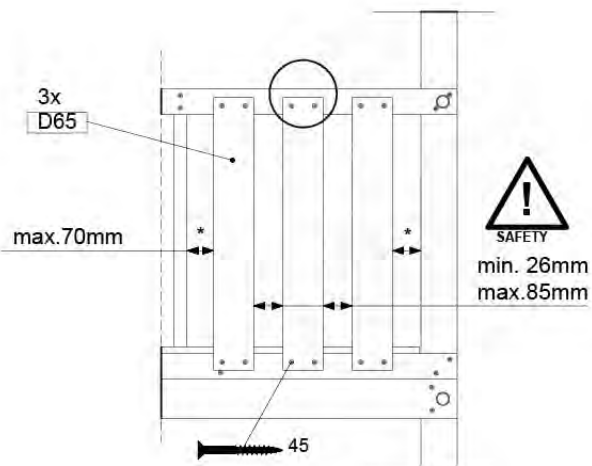

11 Balustrade (1x)

BL10

	PartNo	PartName	QTY.
Hardware pack	002_220	Gap Point Screw T25 - 5x45	12
	002_223	Gap Point Screw T25 - 5x80	4
Timber	C70	Beam 700 mm	1
	D65	Board 650 mm	3

11-1