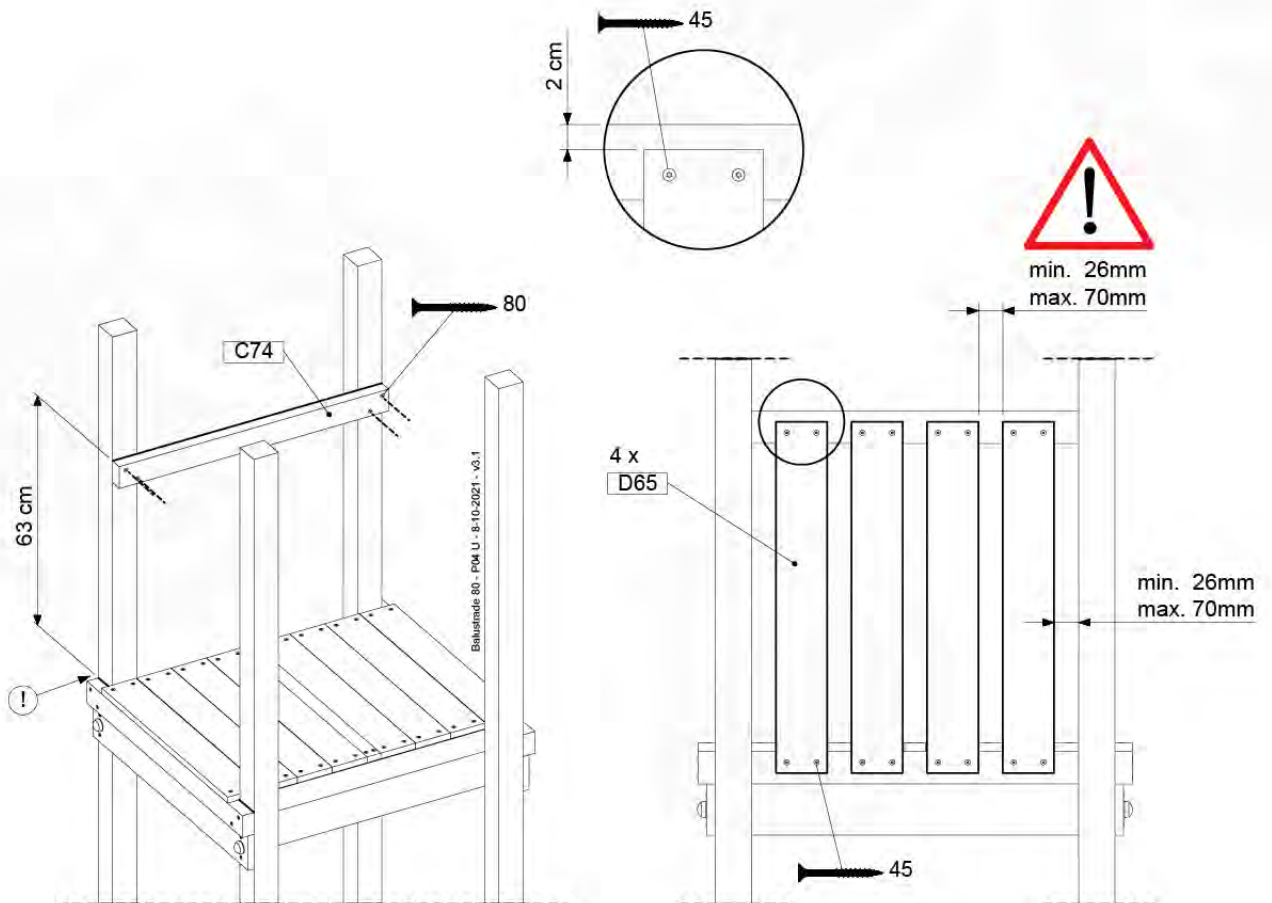

08 Balustrade (1x)

BL01

(194_101)

	PartNo	PartName	QTY.
Hardware Pack 100_601	002_220	Gap Point Screw T25 - 5x45	16
	002_223	Gap Point Screw T25 - 5x80	4
Wood	C74	Beam 740 mm	1
	D65	Board 650 mm	4

Balustrade 80 - PO2 U - 8-10-2021 - v3.1

08-1