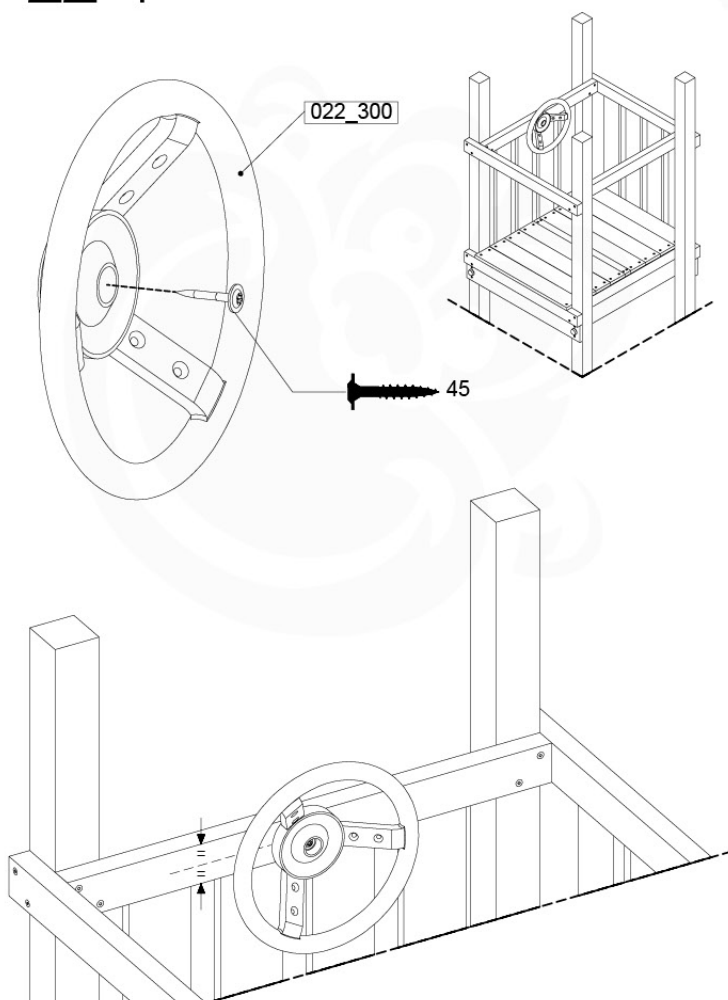

22 Accessories

AC01

(194_119)

	PartNo	PartName	QTY.
Hardware Pack 100_617	001_406	Stealth Screw 8x45	1
	002_041	Dome head screw 4.5 x 20 mm	3
	002_042	Dome head screw 3.5 x 13mm	4
	002_219	Gap Point Screw T25 - 5x30	2
Other	022_300	Steering Wheel	1
	022_800	Rail P/T 105	1
	022_910	Sandpad	1
	103_901	Logo ID Plate	1
	104_107	Tool Set Climbing Units	1
	120_024	Tower Flag	1
	122_302	Telescope	1

Accessory set - P02 - 29-9-2021 - v4

22-1