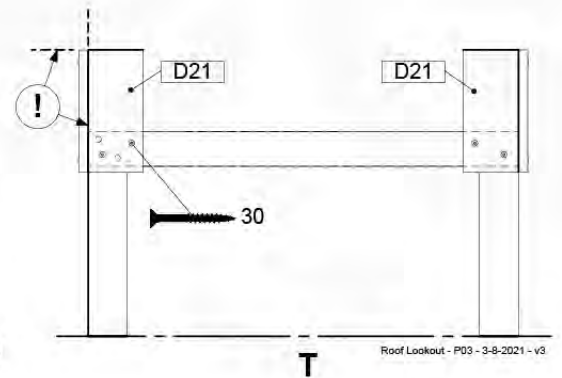

RF06

(194_112)

	PartNo	PartName	QTY.
Hardware Pack 100_610	002_219	Gap Point Screw T25 - 5x30	32
Wood	D21	Board 210 mm	10
	D60	Board 600 mm	2

Roof Lookout - P02 - 3-8-2021 - v3

14-1

Roof Lookout - P03 - 3-8-2021 - v3