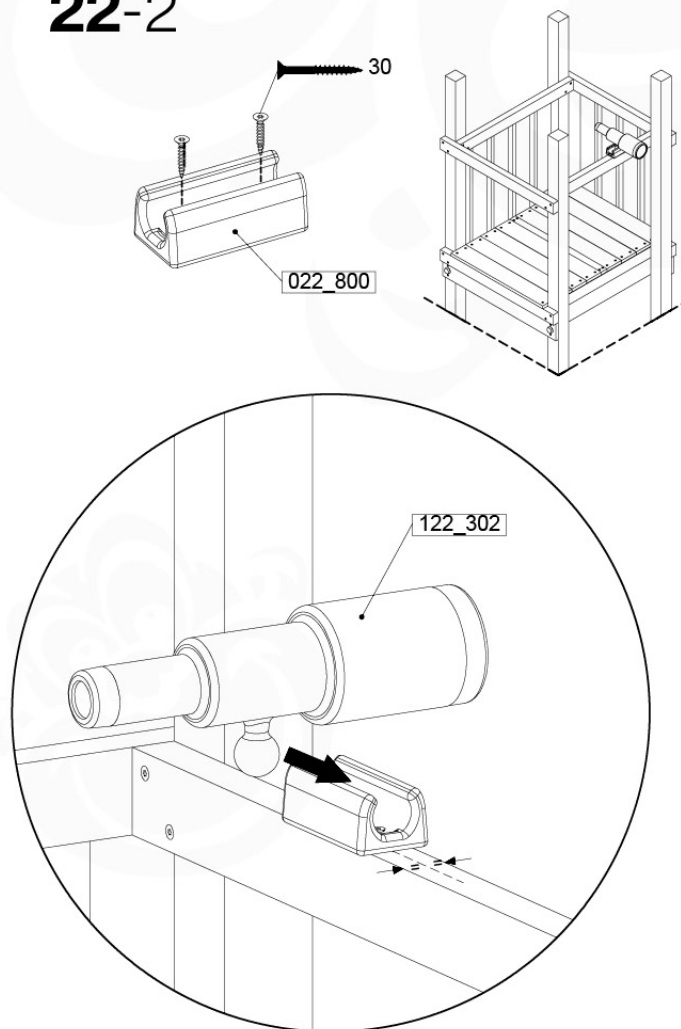

22-2

Accessory set - P03 - 29-9-2021 - v4