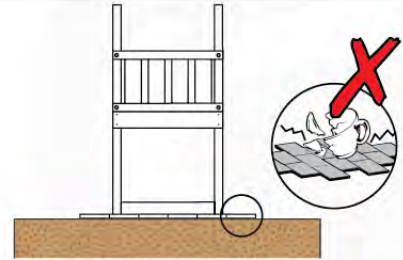

05 Safe Playground Planning

05-1

05-2

05-3

05-4

05-5