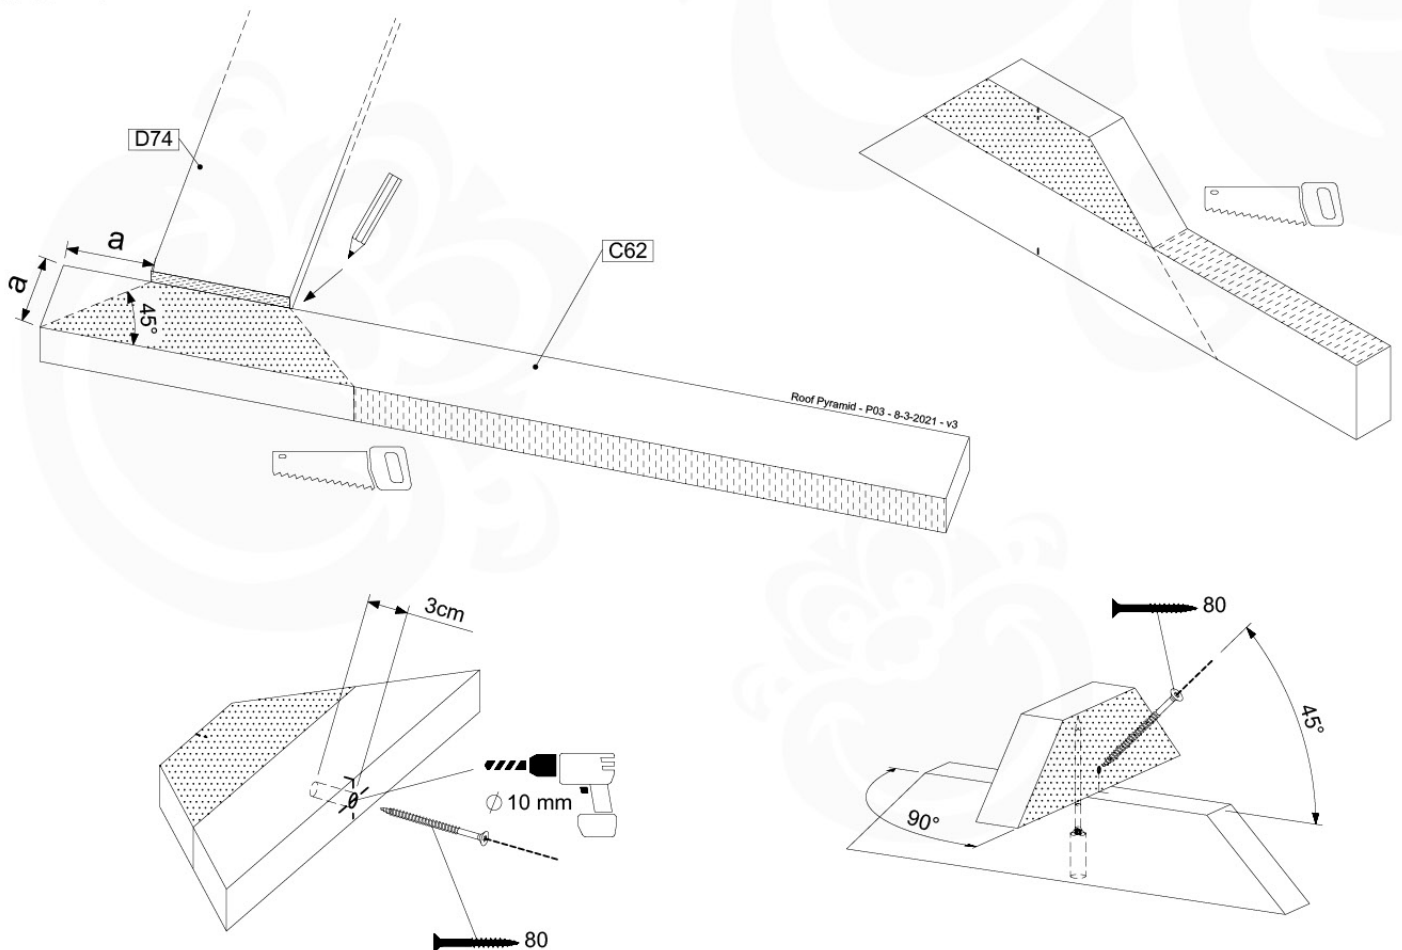

09 Roof Pyramid

RF05

(194_109)

	PartNo	PartName	QTY.
Hardware Pack 100_607	002_219	Gap Point Screw T25 - 5x30	32
	002_220	Gap Point Screw T25 - 5x45	8
	002_223	Gap Point Screw T25 - 5x80	6
Other	123_220	Canvas sheet 735 x 1365mm (fits 2 sides)	2
Wood	C62	Beam 620 mm	1
	D74	Board 740 mm	8

Roof Pyramid - P02 - 8-3-2021 - v3

09-1