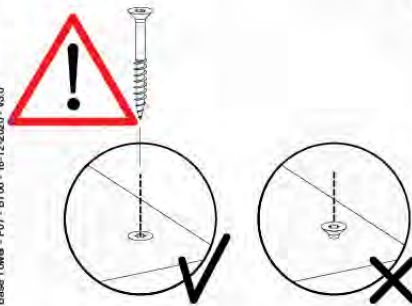

07 Base Tower

BT06

(194_100)

	PartNo	PartName	QTY.
Hardware Pack 100_600	001_406	Stealth Screw 8x45	6
	002_220	Gap Point Screw T25 - 5x45	72
	002_223	Gap Point Screw T25 - 5x80	16
Other	007_001	Ground-anchor	2
Hardware Pack 100_600	022_31x	bpc-base version 3	4
	022_84x	bpc cover	4
Wood	A240	Post 70x70 L2400	4
	C74	Beam 740 mm	4
	D60	Board 600 mm	10
	D74	Board 740 mm	8

Base Tower - P07 - BT06 - 18-12-2020 - v3.0