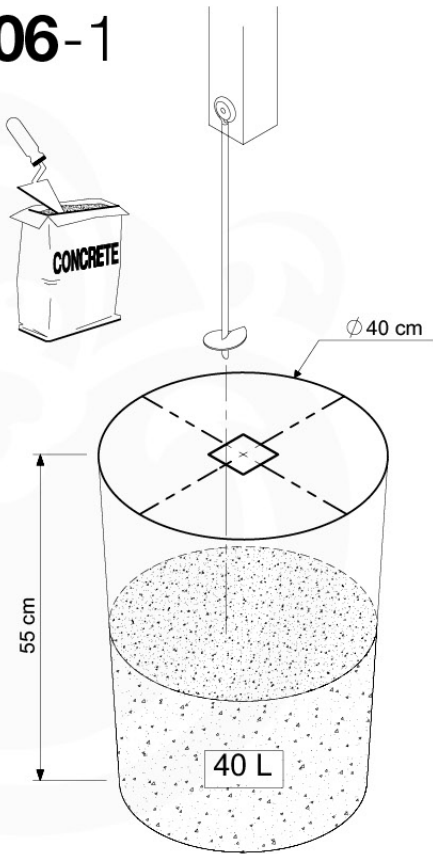

06 Playground Foundation

FD03

06-1

07 Base Tower

BT06

(194_100)

	PartNo	PartName	QTY.
Hardware Pack 100_600	001_406	Stealth Screw 8x45	6
	002_220	Gap Point Screw T25 - 5x45	72
	002_223	Gap Point Screw T25 - 5x80	16
Other	007_001	Ground-anchor	2
Hardware Pack 100_600	022_31x	bpc-base version 3	4
	022_84x	bpc cover	4
Wood	A240	Post 70x70 L2400	4
	C74	Beam 740 mm	4
	D60	Board 600 mm	10
	D74	Board 740 mm	8