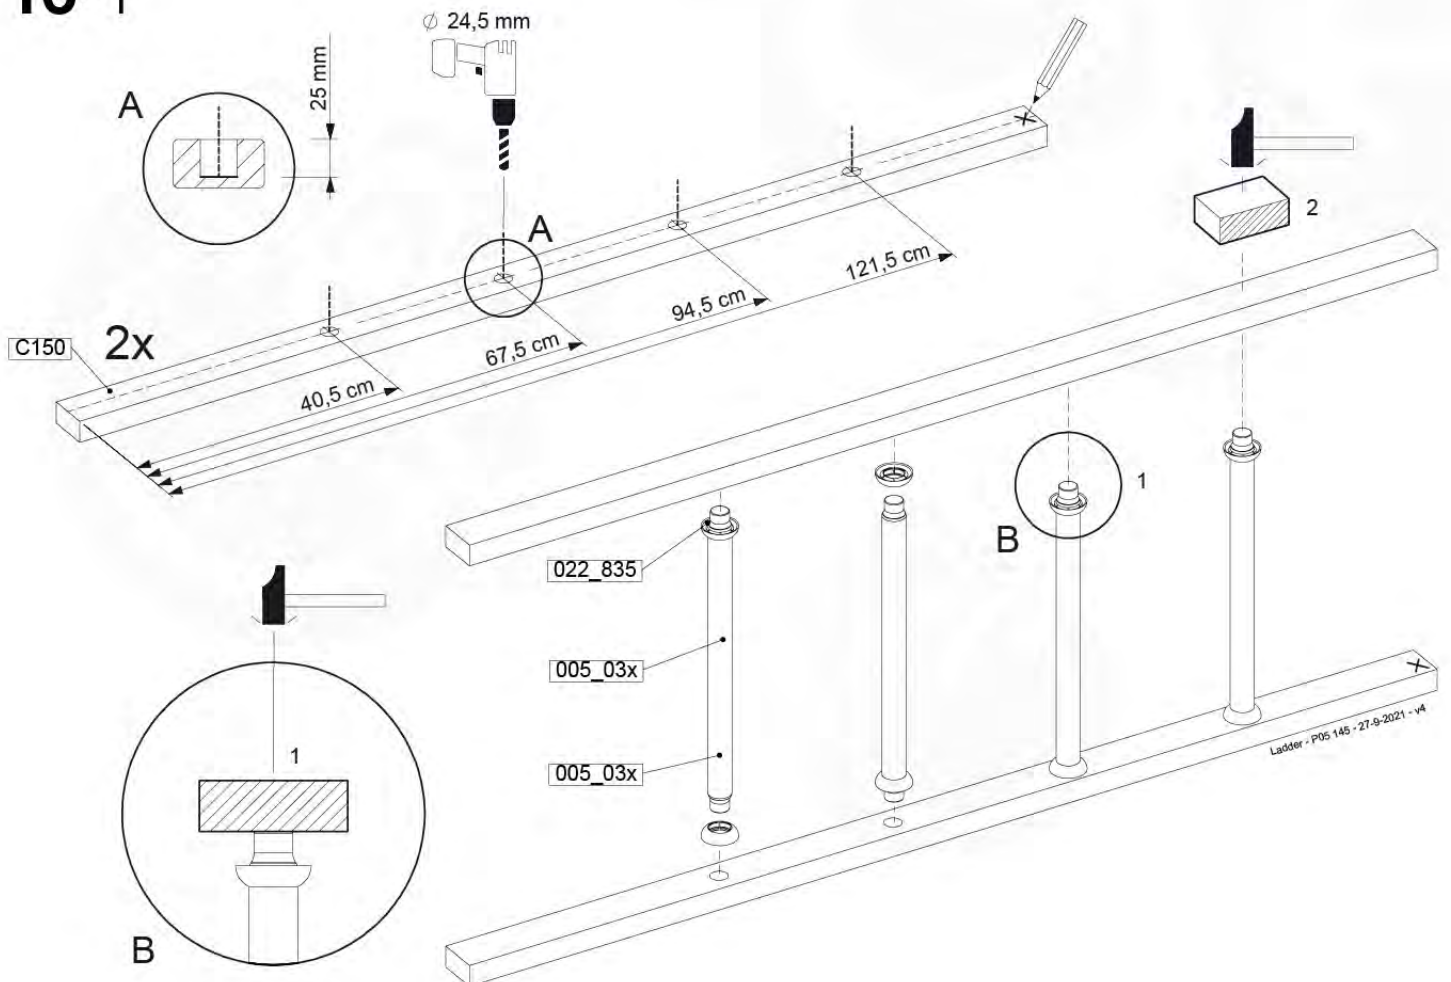

16-1

Ladder - P05 145 - 27-9-2021 - v4