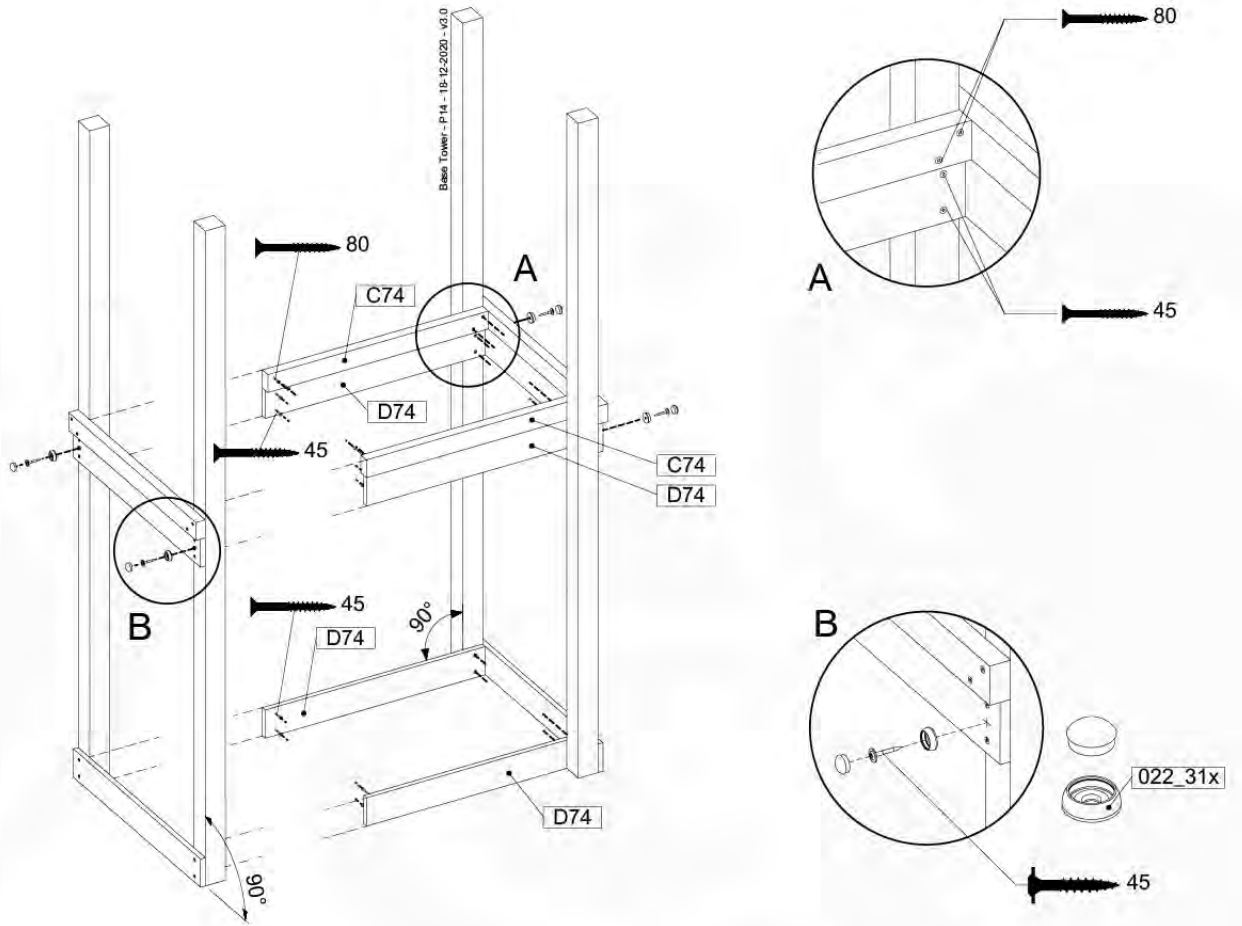

09-7

09-8

09-9

10 Base Tower

BT01

(194_100)

	PartNo	PartName	QTY.
Hardware Pack 100_600	001_406	Stealth Screw 8x45	6
	002_220	Gap Point Screw T25 - 5x45	72
	002_223	Gap Point Screw T25 - 5x80	16
Other	007_001	Ground-anchor	2
Hardware Pack 100_600	022_31x	bpc-base version 3	4
	022_84x	bpc cover	4
Wood	A200	Post 70x70 L2000	4
	C74	Beam 740 mm	4
	D60	Board 600 mm	10
	D74	Board 740 mm	8

Base Tower - P02 - BT01 - 18-12-2020 - v3.0

10-1

10-2

10-3

11 Balustrade (2x)

BL01

(194_101)

	PartNo	PartName	QTY.
Hardware Pack 100_601	002_220	Gap Point Screw T25 - 5x45	16
	002_223	Gap Point Screw T25 - 5x80	4
Wood	C74	Beam 740 mm	1
	D65	Board 650 mm	4