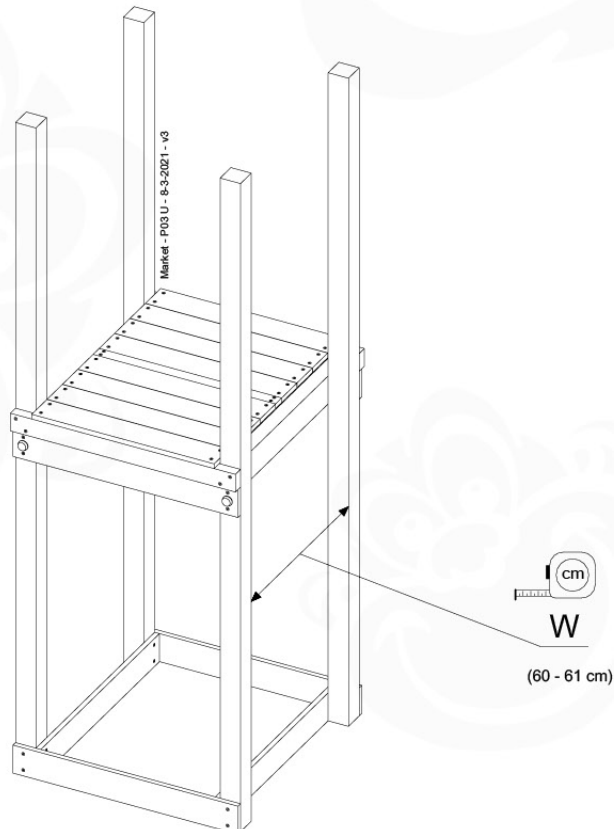

13 Market

MT01

(194_113)

	PartNo	PartName	QTY.
Hardware Pack 100_611	002_220	Gap Point Screw T25 - 5x45	4
	002_223	Gap Point Screw T25 - 5x80	4
	002_308	Gap Point Screw T25 - 5x20	8
	023_031	Finishing Washer GPS 5.0	8
Other	123_220	Canvas sheet 735x1365	1
Wood	C74	Beam 740 mm	1
	D60	Board 600 mm	1

Market - P02 - 8-3-2021 - v3

13-1