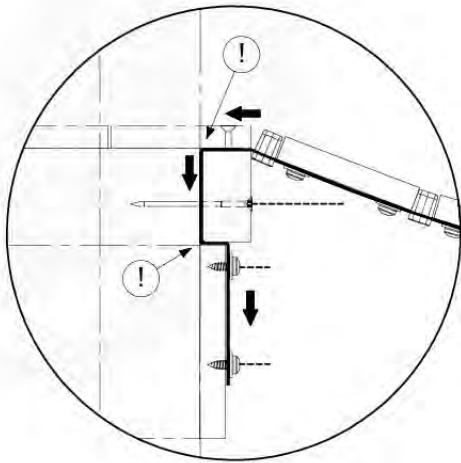

15 Clatter Bridge

CB01

(194_116)

	PartNo	PartName	QTY.
Hardware Pack 100_614	002_036	16mm Pan Head Tapping Screw T25	72
	002_220	Gap Point Screw T25 - 5x45	10
	002_223	Gap Point Screw T25 - 5x80	12
	003_034	M6 Washer	72
Other	022_911	Bridge Spacer	26
	121_114	BridgeLink Strap 210cm	3
Wood	C141	Beam 1410 mm	2
	D60	Board 600 mm	12
	D141	Board 1410 mm	2

Clatter Bridge - P02 - 12-11-2020 - v3

15-1

15-2

15-3

15-4

15-5

16 Ladder

LA04