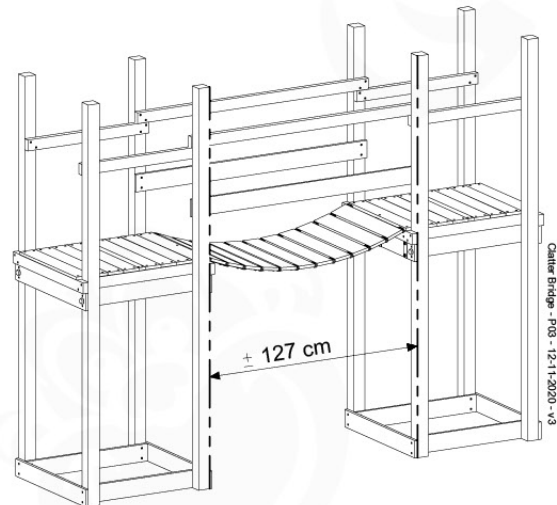

15 Clatter Bridge

CB01

(194_116)

	PartNo	PartName	QTY.
Hardware Pack 100_614	002_036	16mm Pan Head Tapping Screw T25	72
	002_220	Gap Point Screw T25 - 5x45	10
	002_223	Gap Point Screw T25 - 5x80	12
	003_034	M6 Washer	72
Other	022_911	Bridge Spacer	26
	121_114	BridgeLink Strap 210cm	3
Wood	C141	Beam 1410 mm	2
	D60	Board 600 mm	12
	D141	Board 1410 mm	2

Clatter Bridge - P02 - 12-11-2020 - v3

15-1