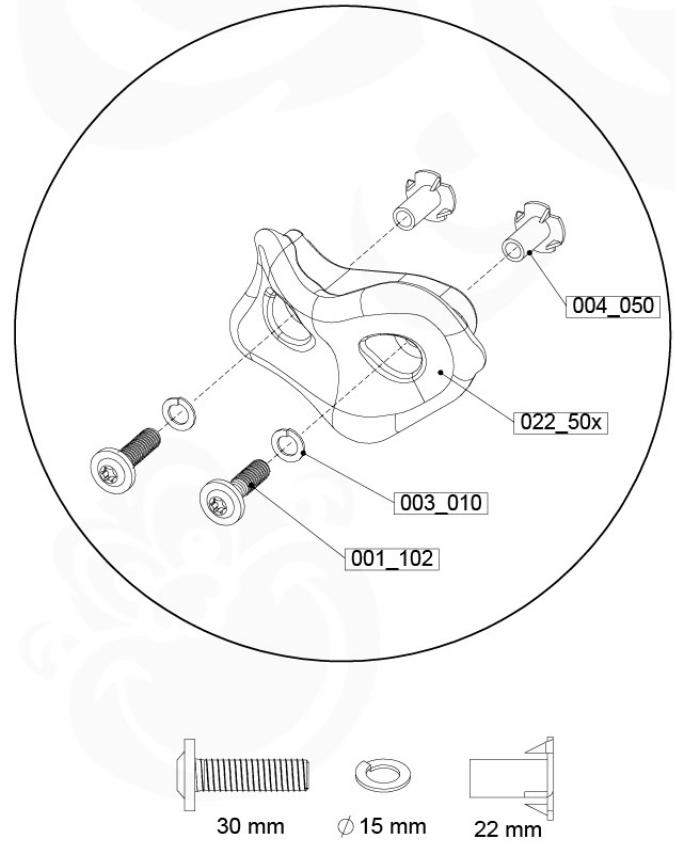

Balustrade 80 - PO2 U - 8-10-2021 - v3.1

11-1

12 Rock Wall

RW02

(194_105)

	PartNo	PartName	QTY.
Hardware pack 100_604	001_102	Washer Head Screw T40 M8x30	8
	002_220	Gap Point Screw T25 - 5x45	24
	002_223	Gap Point Screw T25 - 5x80	4
	003_010	M8 spring lock washer	8
	004_050	M8 22mm Drive in Nut	8
Other	022_50x	Climbing Rock	4
	120_102	Handgrip set (2x Complete)	1
Timber	C74	Beam 740 mm	1
	D74	Board 740 mm	5

Rockwall 80 - P02 - 25-9-2021 - v4

12-1

min. 2,6 cm
max. 8,8 cm

Rockwall 80 - P04 - 25-9-2021 - v4

12-2

12-3

13 Market

MT01