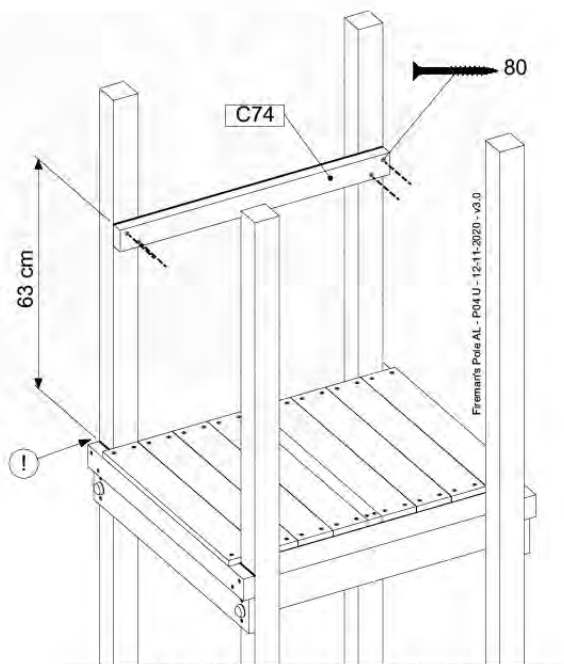

21 Firemans Pole

FP01

(201_275)

	PartNo	PartName	QTY.
Hardware Pack 100_346	001_103	M8 Washer Head Screw 40mm	2
	002_223	Gap Point Screw T25 - 5x80	4
	003_010	M8 spring lock washer	2
	003_040	M8 Washer	2
	004_052	M8 Drive-in Nut 30mm	2
	004_054	M8 Drive-in Nut 45mm	2
	022_31x	bpc-base version 3	2
	022_84x	bpc cover	2
Other	102_915	Fireman's Pole	1
Timber	C74	Beam 740 mm	1

Fireman's Pole AL - P04 U - 12-11-2020 - v3.0

21-1