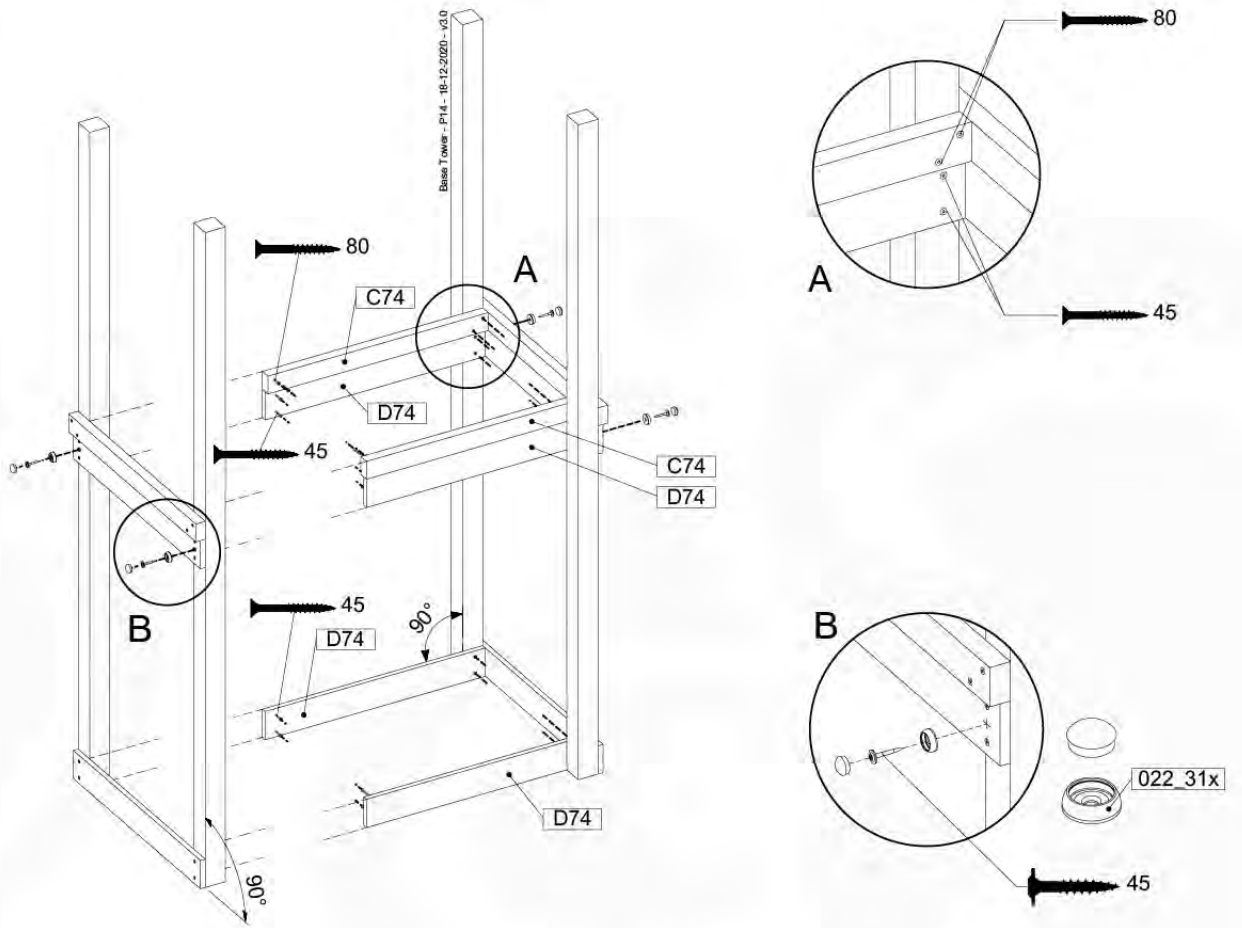

06 Playground Foundation

FD03

06-1

07 Base Tower

BT06

(194_100)

	PartNo	PartName	QTY.
Hardware Pack 100_600	001_406	Stealth Screw 8x45	6
	002_220	Gap Point Screw T25 - 5x45	72
	002_223	Gap Point Screw T25 - 5x80	16
Other	007_001	Ground-anchor	2
Hardware Pack 100_600	022_31x	bpc-base version 3	4
	022_84x	bpc cover	4
Wood	A240	Post 70x70 L2400	4
	C74	Beam 740 mm	4
	D60	Board 600 mm	10
	D74	Board 740 mm	8

Base Tower - P07 - BT06 - 18-12-2020 - v3.0

07-1

07-2

07-3

08 Balustrade (1x)

BL01

(194_101)

	PartNo	PartName	QTY.
Hardware Pack 100_601	002_220	Gap Point Screw T25 - 5x45	16
	002_223	Gap Point Screw T25 - 5x80	4
Wood	C74	Beam 740 mm	1
	D65	Board 650 mm	4