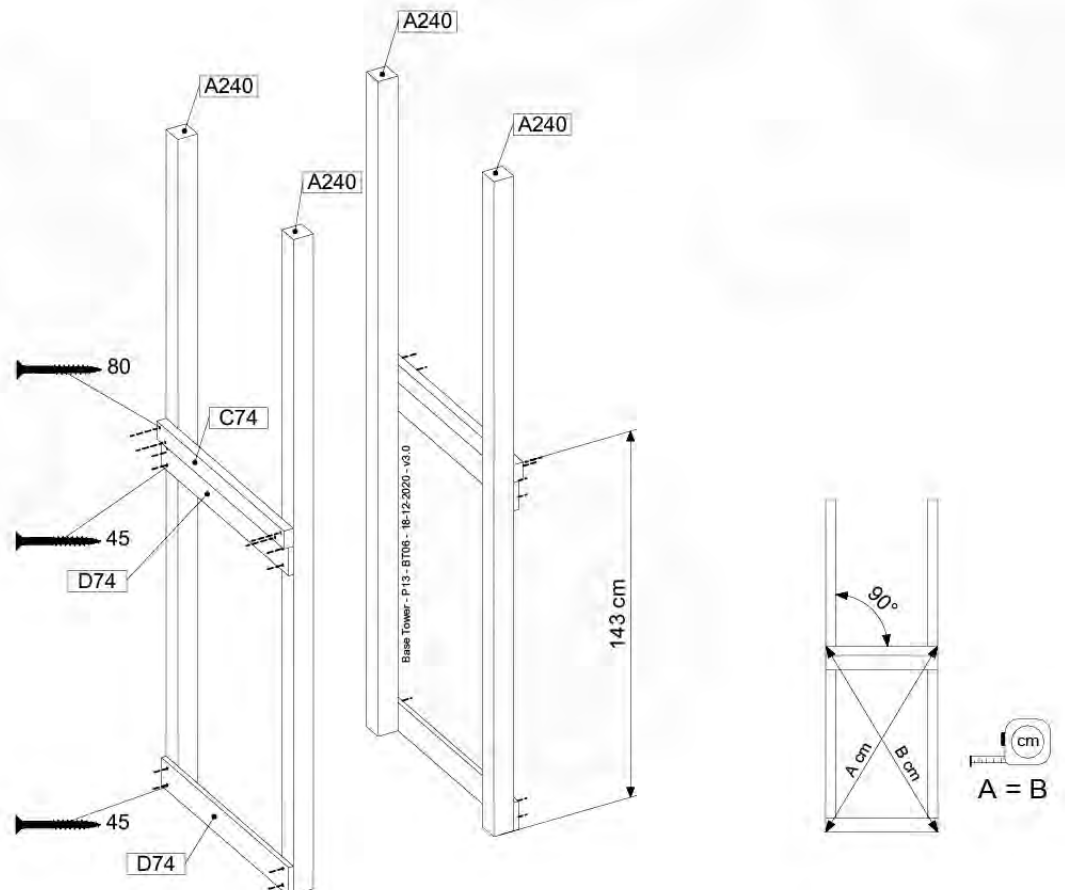

06 Playground Foundation

FD03

06-1

07 Base Tower

BT06

(194_100)

	PartNo	PartName	QTY.
Hardware Pack 100_600	001_406	Stealth Screw 8x45	6
	002_220	Gap Point Screw T25 - 5x45	72
	002_223	Gap Point Screw T25 - 5x80	16
Other	007_001	Ground-anchor	2
Hardware Pack 100_600	022_31x	bpc-base version 3	4
	022_84x	bpc cover	4
Wood	A240	Post 70x70 L2400	4
	C74	Beam 740 mm	4
	D60	Board 600 mm	10
	D74	Board 740 mm	8

Base Tower - P07 - BT06 - 18-12-2020 - v3.0

07-1

07-2

07-3

08 Balustrade (1x)

BL01

(194_101)

	PartNo	PartName	QTY.
Hardware Pack 100_601	002_220	Gap Point Screw T25 - 5x45	16
	002_223	Gap Point Screw T25 - 5x80	4
Wood	C74	Beam 740 mm	1
	D65	Board 650 mm	4