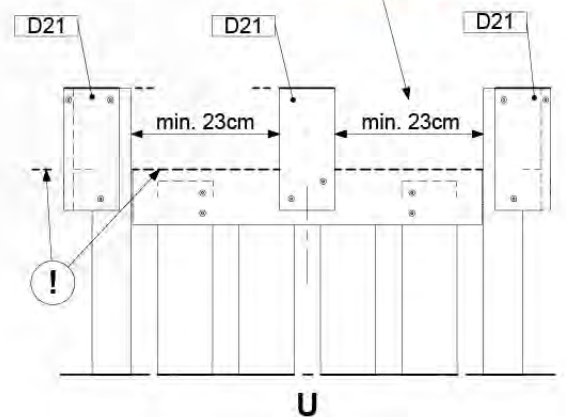

RF06

(194_112)

	PartNo	PartName	QTY.
Hardware Pack 100_610	002_219	Gap Point Screw T25 - 5x30	32
Wood	D21	Board 210 mm	10
	D60	Board 600 mm	2

Roof Lookout - P02 - 3-8-2021 - v3

14-1

Roof Lookout - P03 - 3-8-2021 - v3