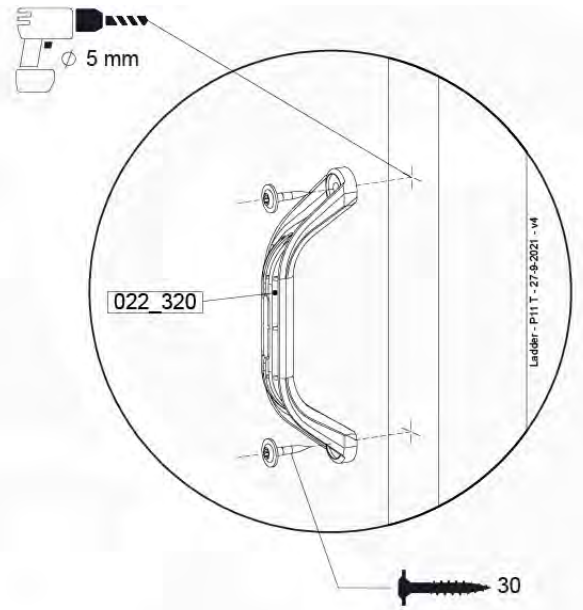

(194_104)

	PartNo	PartName	QTY.
Hardware Pack 100_603	001_404	Stealth Screw 8x30	4
	002_219	Gap Point Screw T25 - 5x30	4
	002_220	Gap Point Screw T25 - 5x45	8
	002_223	Gap Point Screw T25 - 5x80	4
Other	005_03x	Ladder Rung Y/B/G/R	4
	005_522	Connection Bracket Mini Market	2
	022_835	Rung Cap	8
	120_102	Handgrip set (2x Complete)	1
Wood	C74	Beam 740 mm	1
	C150	Beam 1500 mm	2

Ladder - P05 145 - 27-9-2021 - v4

16-1

Ladder - P05 145 - 27-9-2021 - v4

16-2

16-3

16-4

17 Swing Frame / Climb Frame

18