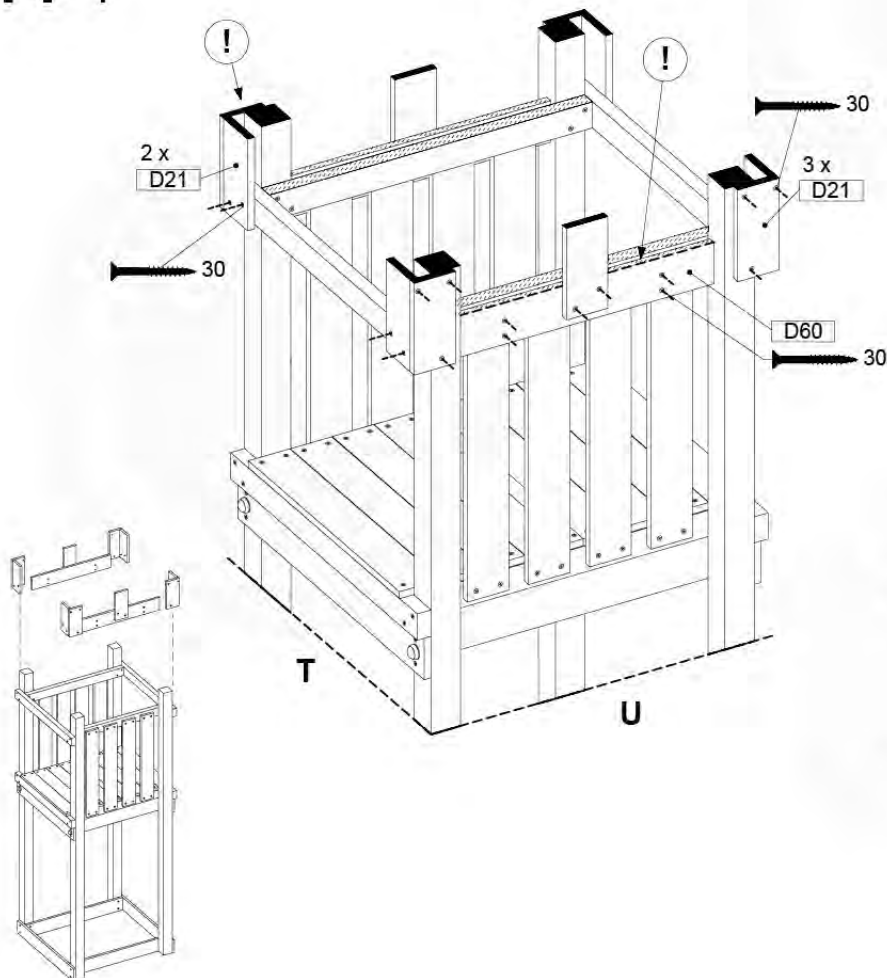

RF06

(194_112)

	PartNo	PartName	QTY.
Hardware Pack 100_610	002_219	Gap Point Screw T25 - 5x30	32
Wood	D21	Board 210 mm	10
	D60	Board 600 mm	2

Roof Lookout - P02 - 3-8-2021 - v3

14-1

Roof Lookout - P03 - 3-8-2021 - v3