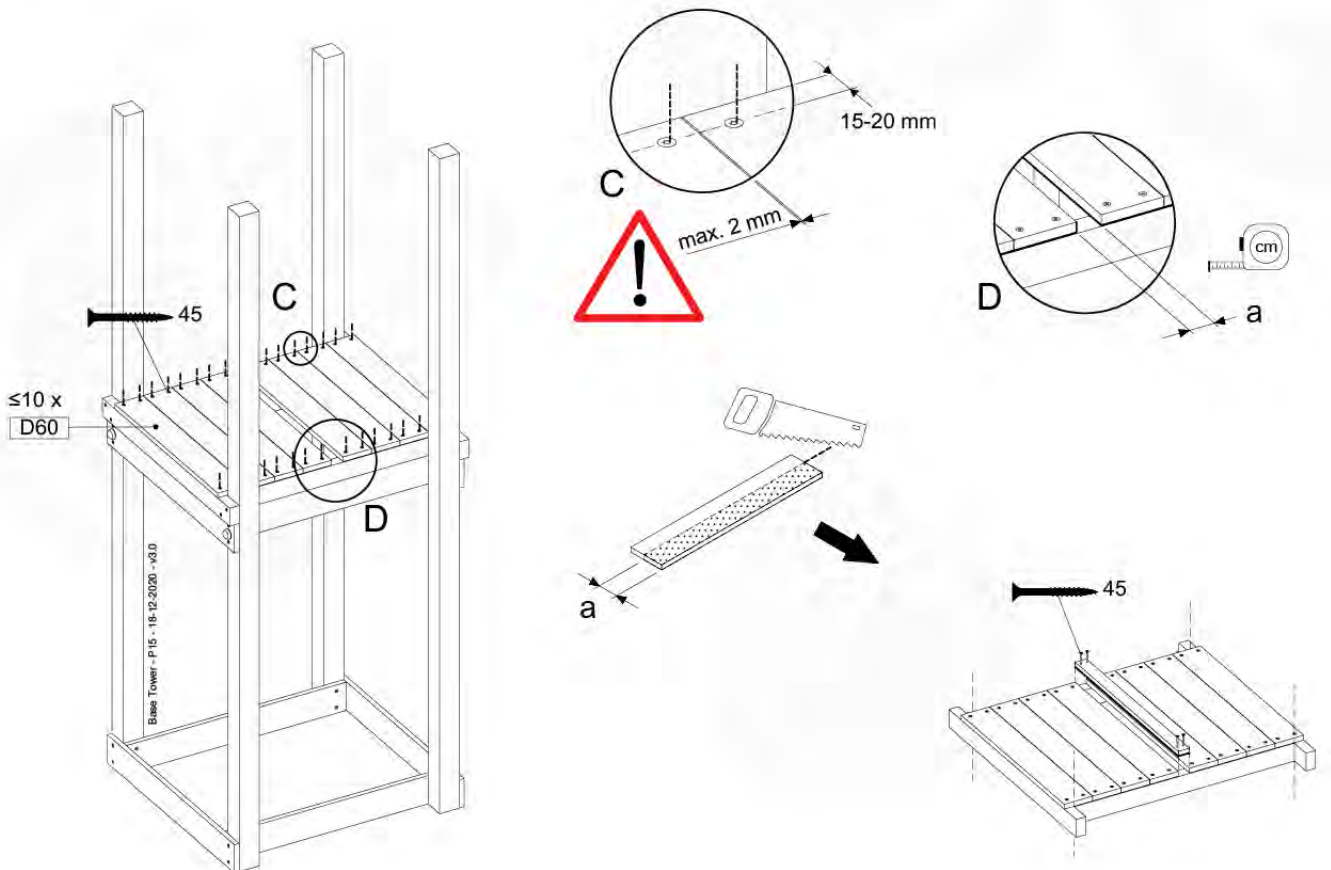

Base Tower - P07 - BT06 - 18-12-2020 - v3.0

07-1

07-2

07-3

08 Balustrade (1x)

BL01

(194_101)

	PartNo	PartName	QTY.
Hardware Pack 100_601	002_220	Gap Point Screw T25 - 5x45	16
	002_223	Gap Point Screw T25 - 5x80	4
Wood	C74	Beam 740 mm	1
	D65	Board 650 mm	4