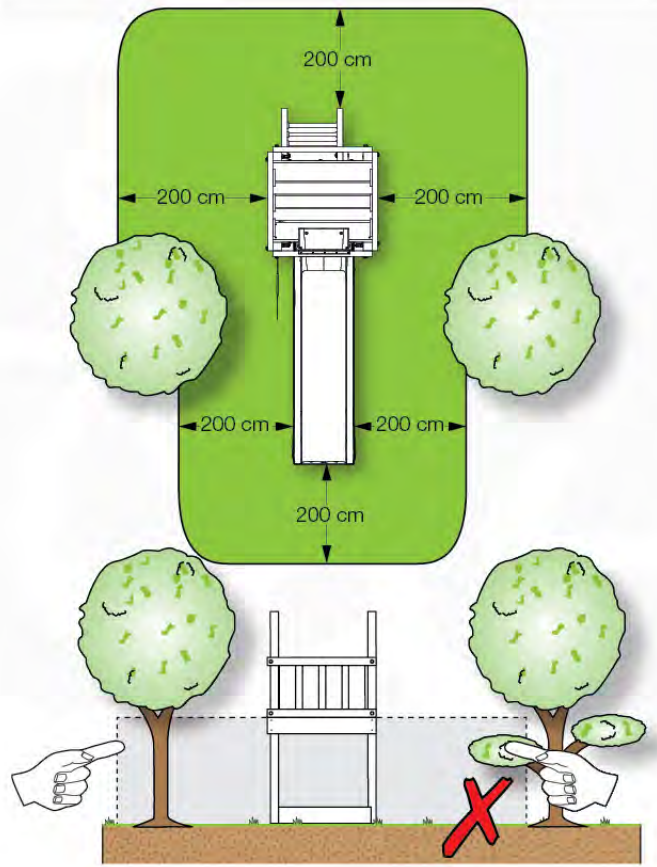

05 Safe Playground Planning

05-1

05-2

05-3

05-4

05-5