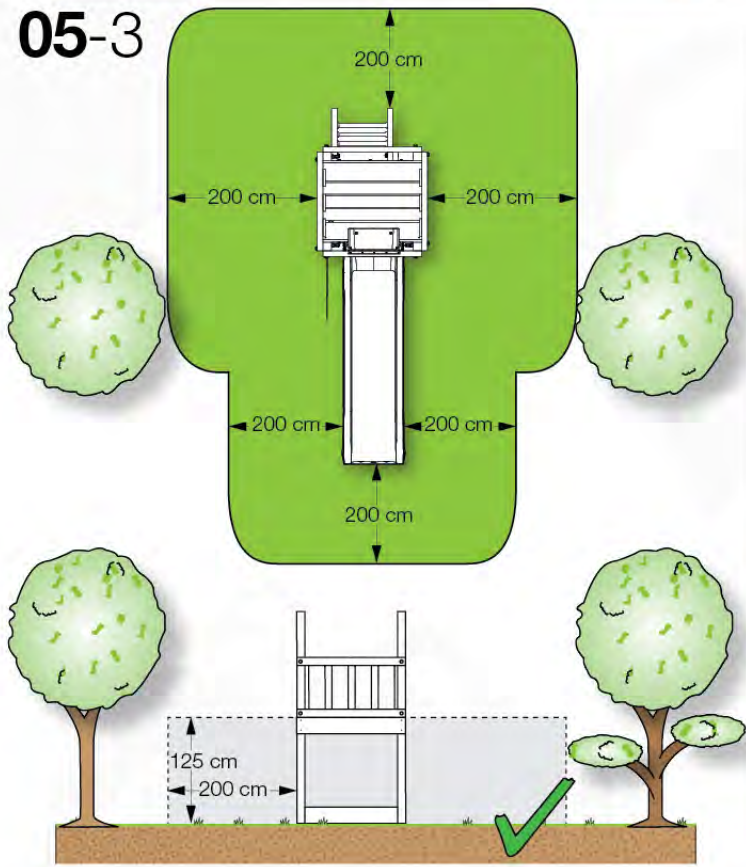

05 Safe Playground Planning

05-1

05-2

05-3

05-4

05-5