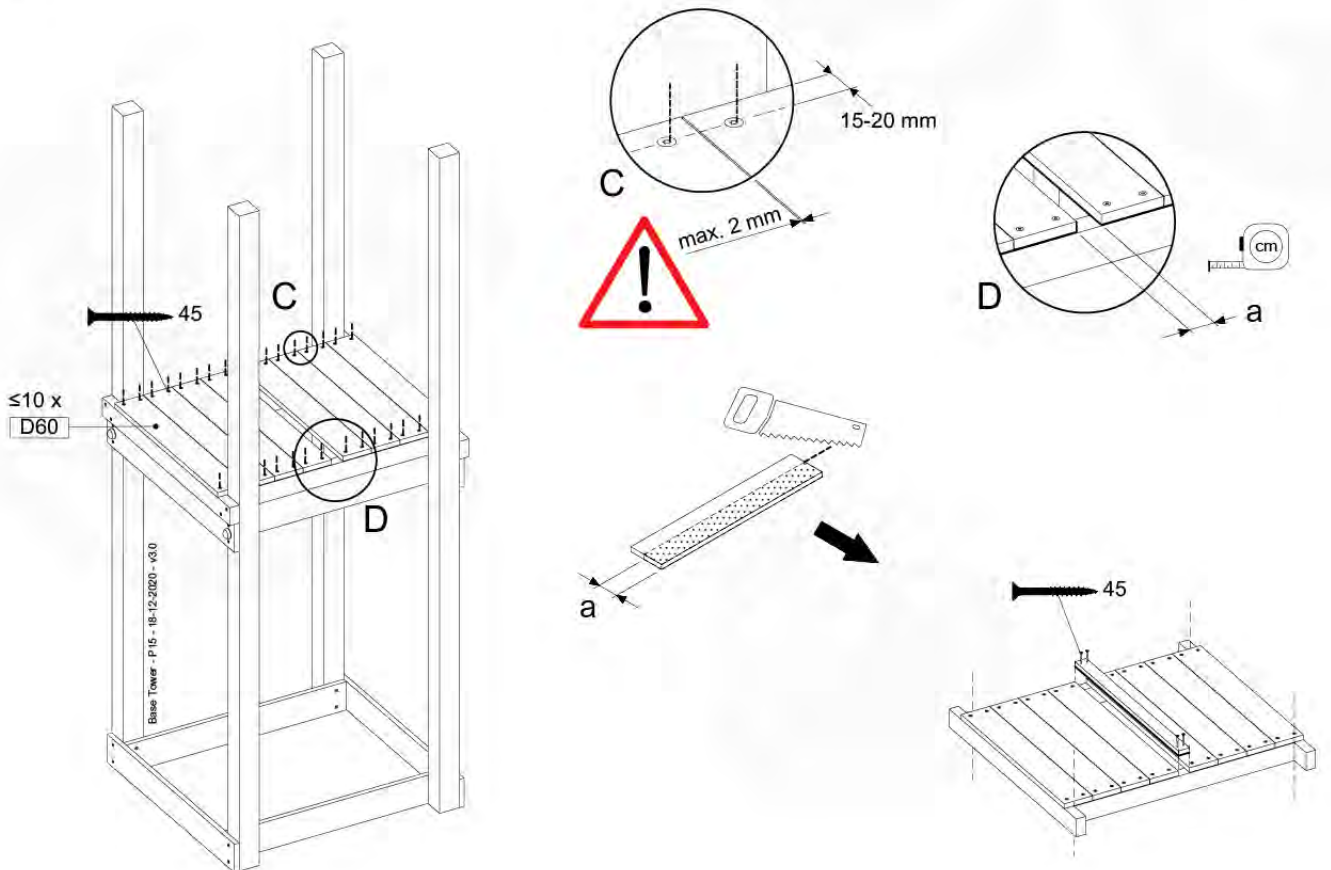

09-7

09-8

09-9

10 Base Tower

BT01

(194_100)

	PartNo	PartName	QTY.
Hardware Pack 100_600	001_406	Stealth Screw 8x45	6
	002_220	Gap Point Screw T25 - 5x45	72
	002_223	Gap Point Screw T25 - 5x80	16
Other	007_001	Ground-anchor	2
Hardware Pack 100_600	022_31x	bpc-base version 3	4
	022_84x	bpc cover	4
Wood	A200	Post 70x70 L2000	4
	C74	Beam 740 mm	4
	D60	Board 600 mm	10
	D74	Board 740 mm	8

Base Tower - P02 - BT01 - 18-12-2020 - v3.0

10-1

10-2

10-3

11 Balustrade (2x)

BL01

(194_101)

	PartNo	PartName	QTY.
Hardware Pack 100_601	002_220	Gap Point Screw T25 - 5x45	16
	002_223	Gap Point Screw T25 - 5x80	4
Wood	C74	Beam 740 mm	1
	D65	Board 650 mm	4