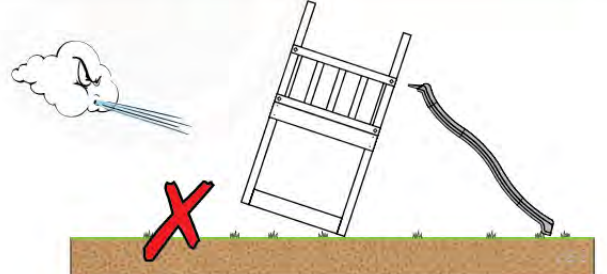

06 Playground Foundation

FD03

06-1

07 Base Tower

BT06

(194_100)

	PartNo	PartName	QTY.
Hardware Pack 100_600	001_406	Stealth Screw 8x45	6
	002_220	Gap Point Screw T25 - 5x45	72
	002_223	Gap Point Screw T25 - 5x80	16
Other	007_001	Ground-anchor	2
Hardware Pack 100_600	022_31x	bpc-base version 3	4
	022_84x	bpc cover	4
Wood	A240	Post 70x70 L2400	4
	C74	Beam 740 mm	4
	D60	Board 600 mm	10
	D74	Board 740 mm	8