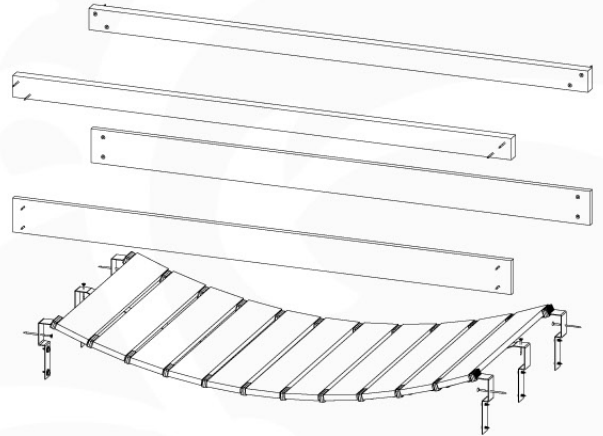

15 Clatter Bridge

CB01

(194_116)

	PartNo	PartName	QTY.
Hardware Pack 100_614	002_036	16mm Pan Head Tapping Screw T25	72
	002_220	Gap Point Screw T25 - 5x45	10
	002_223	Gap Point Screw T25 - 5x80	12
	003_034	M6 Washer	72
Other	022_911	Bridge Spacer	26
	121_114	BridgeLink Strap 210cm	3
Wood	C141	Beam 1410 mm	2
	D60	Board 600 mm	12
	D141	Board 1410 mm	2

Clatter Bridge - P02 - 12-11-2020 - v3