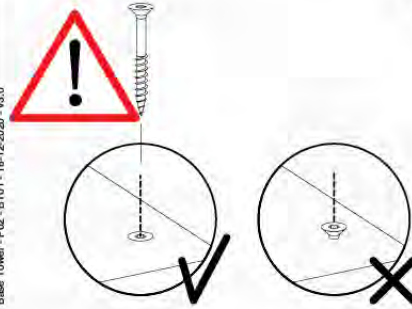

10 Base Tower

BT01

(194_100)

	PartNo	PartName	QTY.
Hardware Pack 100_600	001_406	Stealth Screw 8x45	6
	002_220	Gap Point Screw T25 - 5x45	72
	002_223	Gap Point Screw T25 - 5x80	16
Other	007_001	Ground-anchor	2
Hardware Pack 100_600	022_31x	bpc-base version 3	4
	022_84x	bpc cover	4
Wood	A200	Post 70x70 L2000	4
	C74	Beam 740 mm	4
	D60	Board 600 mm	10
	D74	Board 740 mm	8

Base Tower - P02 - BT01 - 18-12-2020 - v3.0