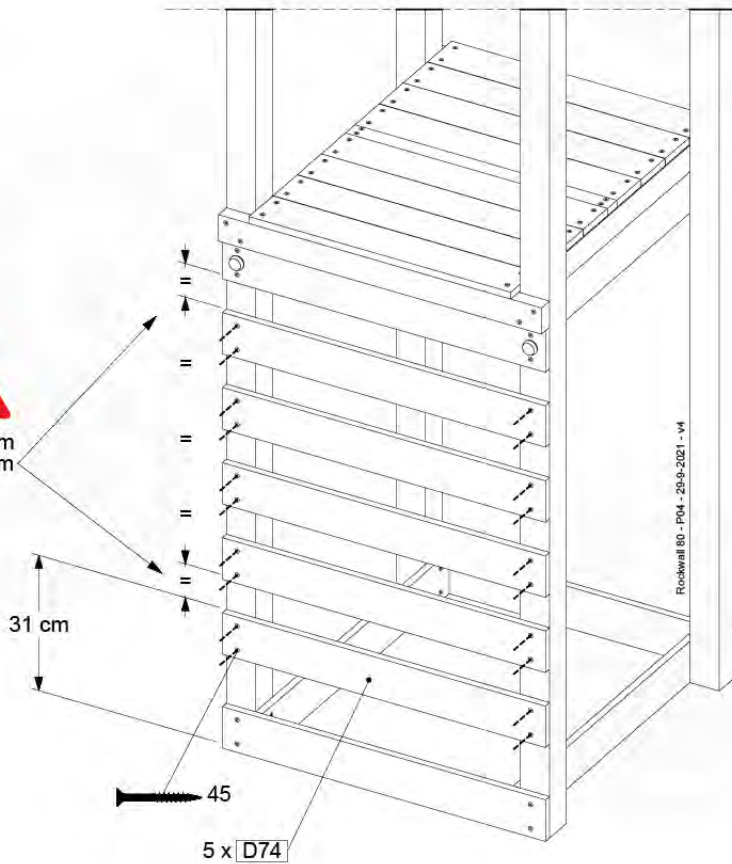

12-1

min. 2,6 cm
max. 8,8 cm

Rockwall 80 - P04 - 25-9-2021 - v4