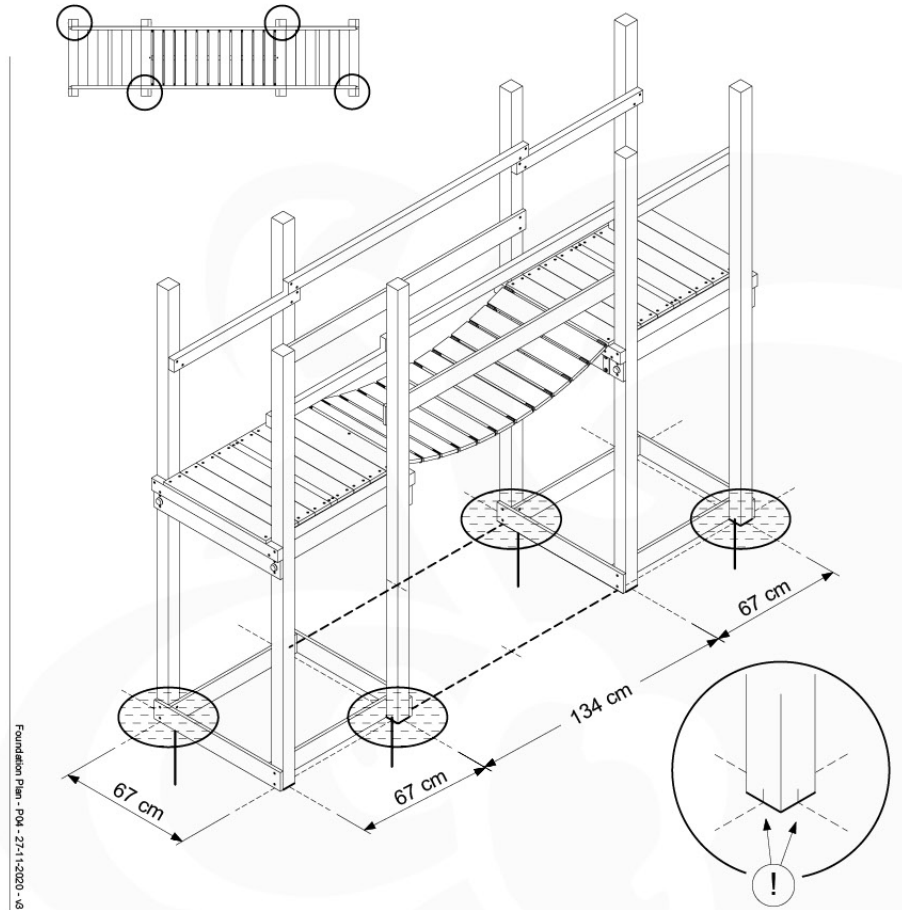

06 Playground Foundation

FD03

06-1

07 Base Tower

BT06

(194_100)

	PartNo	PartName	QTY.
Hardware Pack 100_600	001_406	Stealth Screw 8x45	6
	002_220	Gap Point Screw T25 - 5x45	72
	002_223	Gap Point Screw T25 - 5x80	16
Other	007_001	Ground-anchor	2
Hardware Pack 100_600	022_31x	bpc-base version 3	4
	022_84x	bpc cover	4
Wood	A240	Post 70x70 L2400	4
	C74	Beam 740 mm	4
	D60	Board 600 mm	10
	D74	Board 740 mm	8

Base Tower - P07 - BT06 - 18-12-2020 - v3.0

07-1

07-2

07-3

08 Balustrade (1x)

BL01

(194_101)

	PartNo	PartName	QTY.
Hardware Pack 100_601	002_220	Gap Point Screw T25 - 5x45	16
	002_223	Gap Point Screw T25 - 5x80	4
Wood	C74	Beam 740 mm	1
	D65	Board 650 mm	4