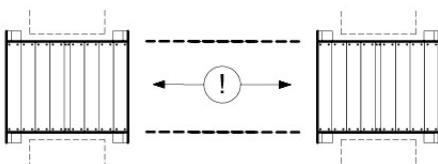

15 Clatter Bridge

CB01

(194_116)

	PartNo	PartName	QTY.
Hardware Pack 100_614	002_036	16mm Pan Head Tapping Screw T25	72
	002_220	Gap Point Screw T25 - 5x45	10
	002_223	Gap Point Screw T25 - 5x80	12
	003_034	M6 Washer	72
Other	022_911	Bridge Spacer	26
	121_114	BridgeLink Strap 210cm	3
Wood	C141	Beam 1410 mm	2
	D60	Board 600 mm	12
	D141	Board 1410 mm	2

Clatter Bridge - P02 - 12-11-2020 - v3

15-1