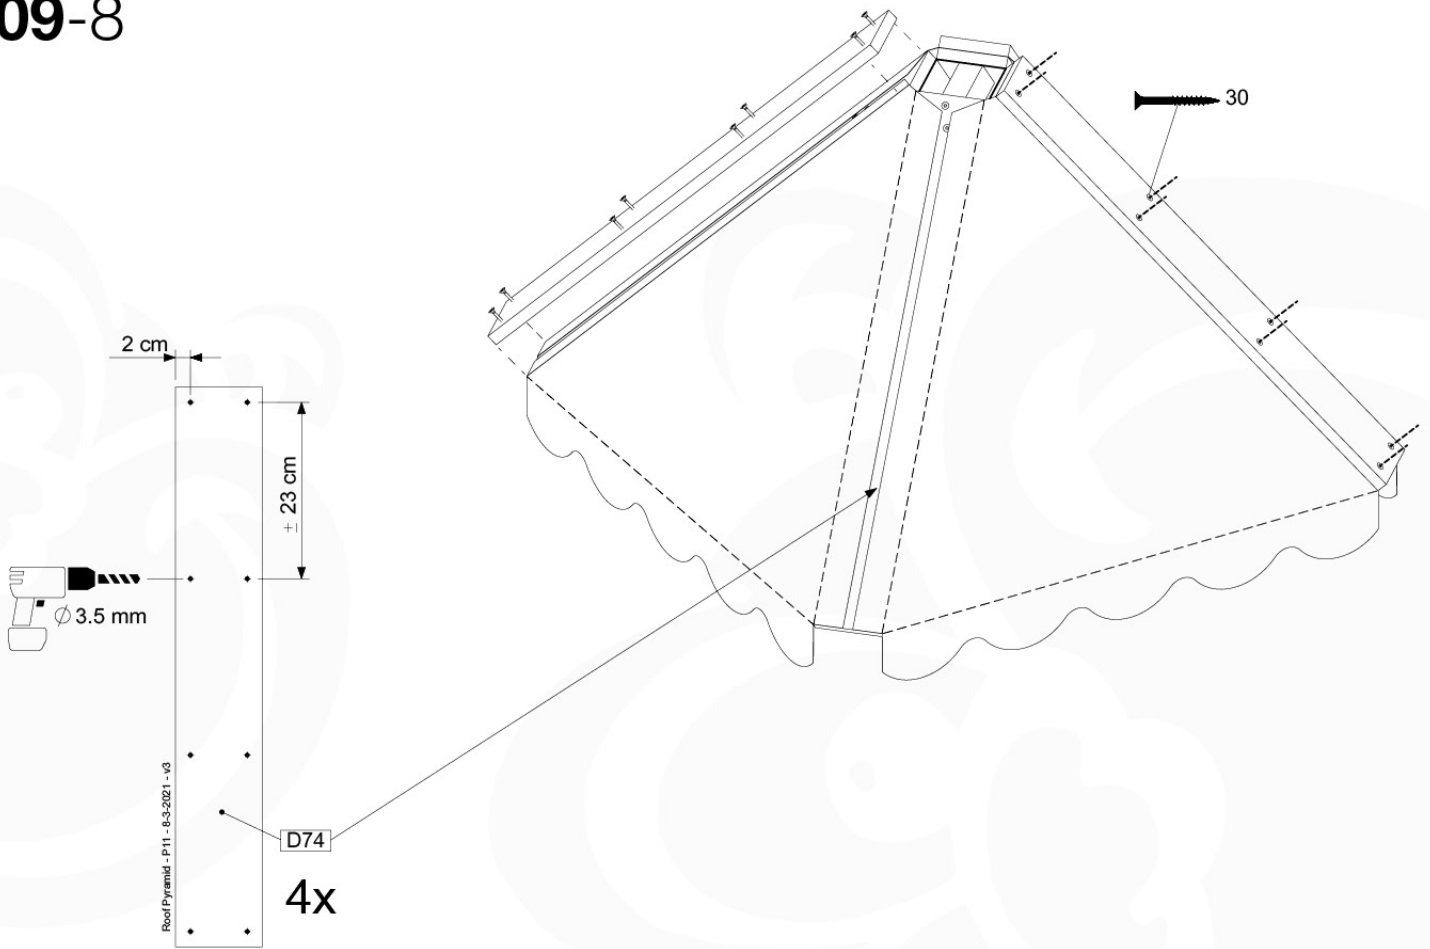

09-7

09-8

09-9

10 Base Tower

BT01

(194_100)

	PartNo	PartName	QTY.
Hardware Pack 100_600	001_406	Stealth Screw 8x45	6
	002_220	Gap Point Screw T25 - 5x45	72
	002_223	Gap Point Screw T25 - 5x80	16
Other	007_001	Ground-anchor	2
Hardware Pack 100_600	022_31x	bpc-base version 3	4
	022_84x	bpc cover	4
Wood	A200	Post 70x70 L2000	4
	C74	Beam 740 mm	4
	D60	Board 600 mm	10
	D74	Board 740 mm	8