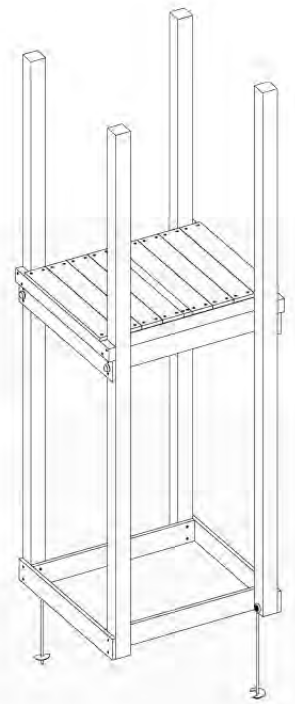

06 Playground Foundation

FD03

06-1

07 Base Tower

BT06

(194_100)

	PartNo	PartName	QTY.
Hardware Pack 100_600	001_406	Stealth Screw 8x45	6
	002_220	Gap Point Screw T25 - 5x45	72
	002_223	Gap Point Screw T25 - 5x80	16
Other	007_001	Ground-anchor	2
Hardware Pack 100_600	022_31x	bpc-base version 3	4
	022_84x	bpc cover	4
Wood	A240	Post 70x70 L2400	4
	C74	Beam 740 mm	4
	D60	Board 600 mm	10
	D74	Board 740 mm	8

Base Tower - P07 - BT06 - 18-12-2020 - v3.0

07-1

07-2

07-3

08 Balustrade (1x)

BL01

(194_101)

	PartNo	PartName	QTY.
Hardware Pack 100_601	002_220	Gap Point Screw T25 - 5x45	16
	002_223	Gap Point Screw T25 - 5x80	4
Wood	C74	Beam 740 mm	1
	D65	Board 650 mm	4

Balustrade 80 - PO2 U - 8-10-2021 - v3.1

08-1

09 Roof Pyramid

RF05

(194_109)

	PartNo	PartName	QTY.
Hardware Pack 100_607	002_219	Gap Point Screw T25 - 5x30	32
	002_220	Gap Point Screw T25 - 5x45	8
	002_223	Gap Point Screw T25 - 5x80	6
Other	123_220	Canvas sheet 735 x 1365mm (fits 2 sides)	2
Wood	C62	Beam 620 mm	1
	D74	Board 740 mm	8