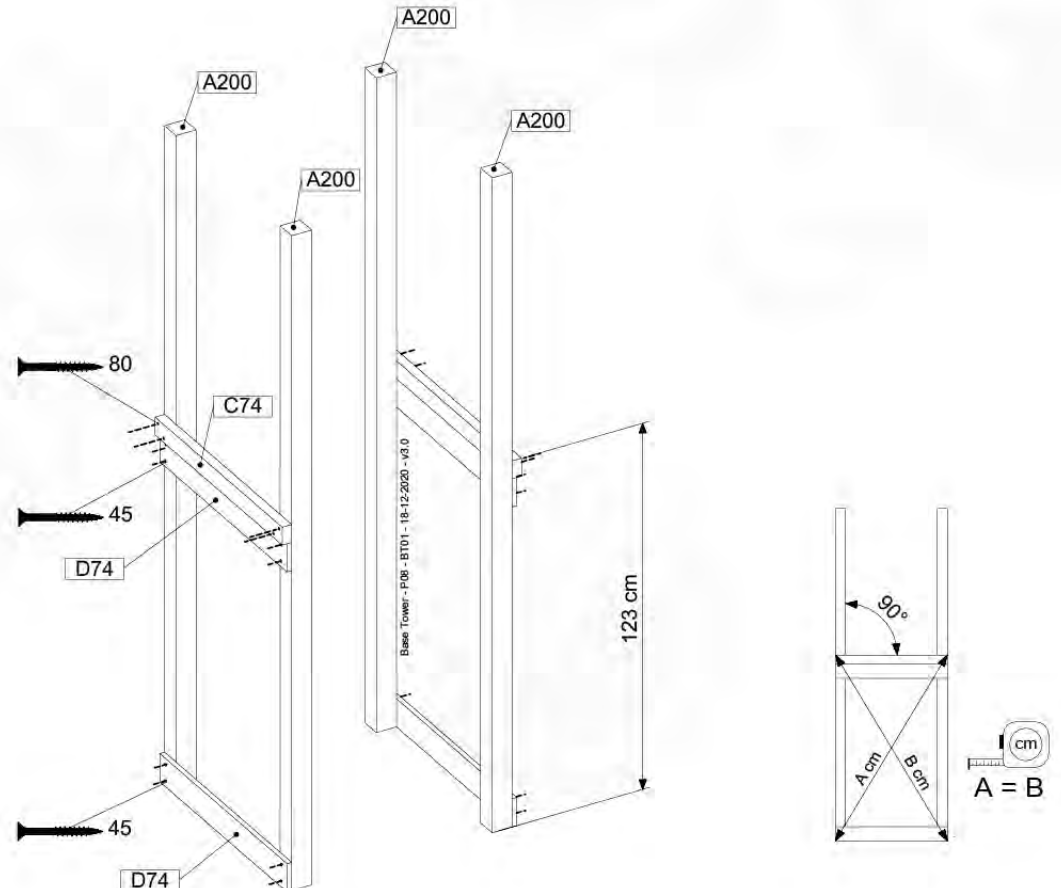

09-7

09-8

09-9

10 Base Tower

BT01

(194_100)

	PartNo	PartName	QTY.
Hardware Pack 100_600	001_406	Stealth Screw 8x45	6
	002_220	Gap Point Screw T25 - 5x45	72
	002_223	Gap Point Screw T25 - 5x80	16
Other	007_001	Ground-anchor	2
Hardware Pack 100_600	022_31x	bpc-base version 3	4
	022_84x	bpc cover	4
Wood	A200	Post 70x70 L2000	4
	C74	Beam 740 mm	4
	D60	Board 600 mm	10
	D74	Board 740 mm	8

Base Tower - P02 - BT01 - 18-12-2020 - v3.0

10-1

10-2

10-3

11 Balustrade (2x)

BL01

(194_101)

	PartNo	PartName	QTY.
Hardware Pack 100_601	002_220	Gap Point Screw T25 - 5x45	16
	002_223	Gap Point Screw T25 - 5x80	4
Wood	C74	Beam 740 mm	1
	D65	Board 650 mm	4