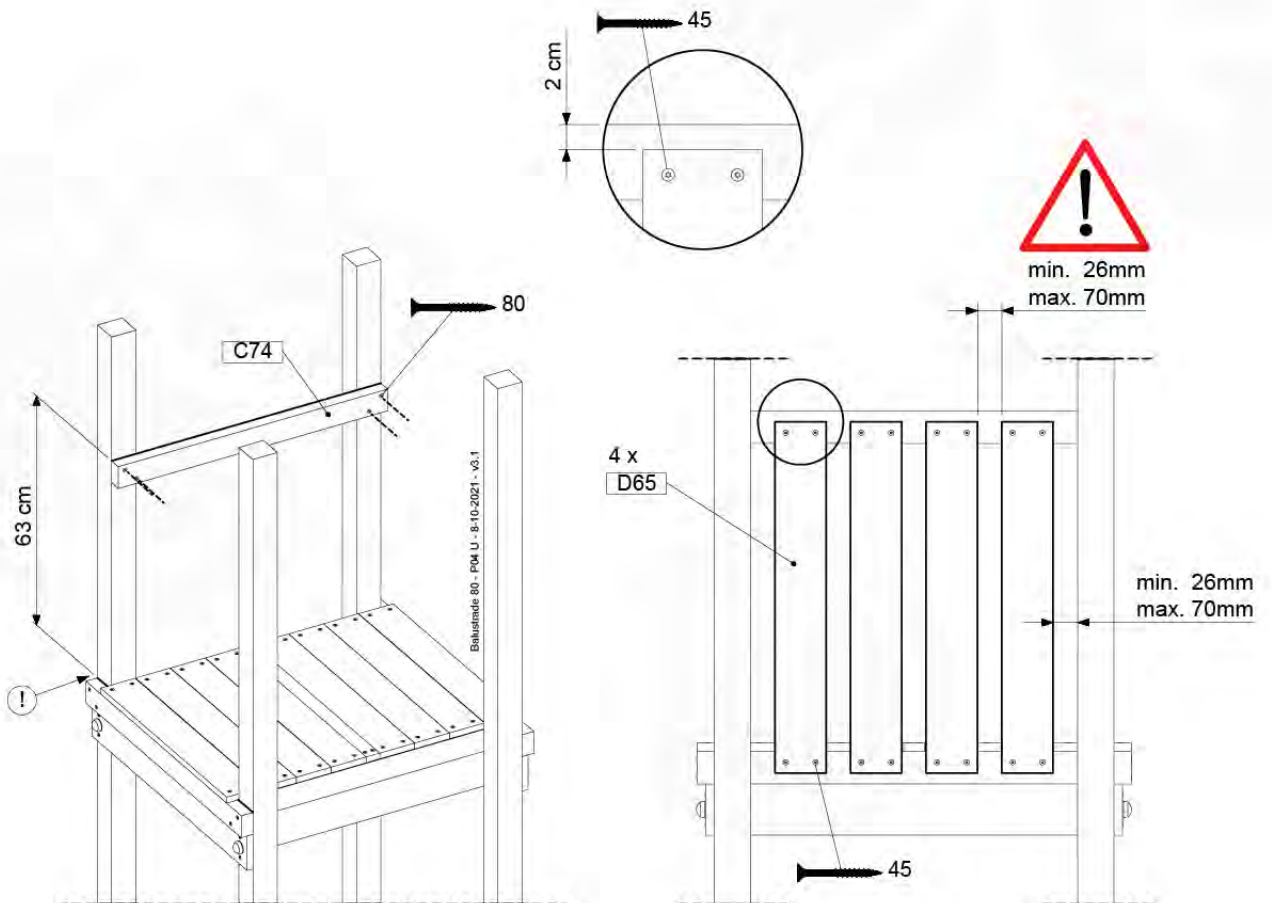

11 Balustrade (2x)

BL01

(194_101)

	PartNo	PartName	QTY.
Hardware Pack 100_601	002_220	Gap Point Screw T25 - 5x45	16
	002_223	Gap Point Screw T25 - 5x80	4
Wood	C74	Beam 740 mm	1
	D65	Board 650 mm	4

Balustrade 80 - PO2 U - 8-10-2021 - v3.1

11-1