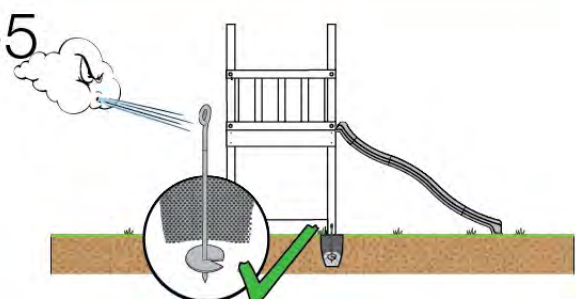

06 Playground Foundation

FD03

06-1

07 Base Tower

BT06

(194_100)

	PartNo	PartName	QTY.
Hardware Pack 100_600	001_406	Stealth Screw 8x45	6
	002_220	Gap Point Screw T25 - 5x45	72
	002_223	Gap Point Screw T25 - 5x80	16
Other	007_001	Ground-anchor	2
Hardware Pack 100_600	022_31x	bpc-base version 3	4
	022_84x	bpc cover	4
Wood	A240	Post 70x70 L2400	4
	C74	Beam 740 mm	4
	D60	Board 600 mm	10
	D74	Board 740 mm	8