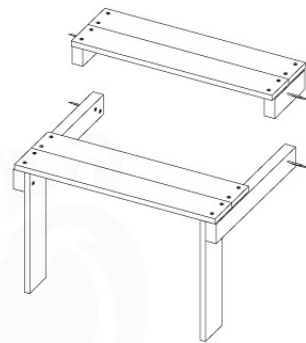

(194_103)

	PartNo	PartName	QTY.
Hardware Pack 100_603	001_404	Stealth Screw 8x30	4
	002_219	Gap Point Screw T25 - 5x30	4
	002_220	Gap Point Screw T25 - 5x45	6
	002_223	Gap Point Screw T25 - 5x80	4
Other	005_03x	Ladder Rung Y/B/G/R	3
	005_522	Connection Bracket Mini Market	2
	022_835	Rung Cap	6
	120_102	Handgrip set (2x Complete)	1
Wood	C74	Beam 740 mm	1
	C130	Beam 1300 mm	2

(194_117)

	PartNo	PartName	QTY.
Hardware Pack 100_615	002_220	Gap Point Screw T25 - 5x45	20
	002_223	Gap Point Screw T25 - 5x80	8
Wood	C62	Beam 620 mm	2
	D60	Board 600 mm	4
	D74	Board 740 mm	1

Picnic - P102 - 3-8-2021 - v3