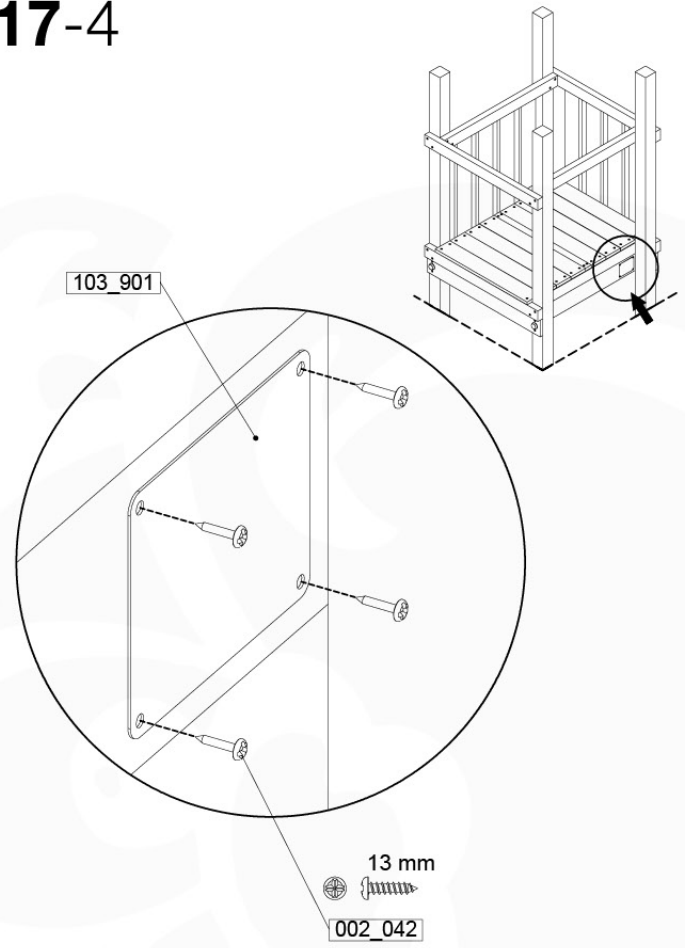

	PartNo	PartName	QTY.
Hardware Pack 100_346	001_103	M8 Washer Head Screw 40mm	2
	002_223	Gap Point Screw T25 - 5x80	4
	003_010	M8 spring lock washer	2
	003_040	M8 Washer	2
	004_052	M8 Drive-in Nut 30mm	2
	004_054	M8 Drive-in Nut 45mm	2
	022_31x	bpc-base version 3	2
	022_84x	bpc cover	2
Other	102_915	Fireman's Pole	1
Timber	C74	Beam 740 mm	1

Accessory set - P02 - 29-9-2021 - 14

17-1

17-2

Accessory set - P03 - 29-9-2021 - 14

17-3

17-4

Accessories set - P04 - 29.9.2021 - v4

17-5