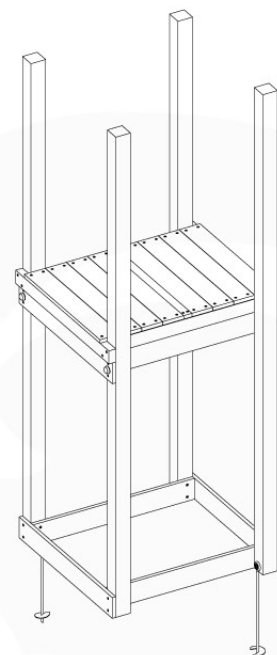

06 Playground Foundation

FD01

06-1

Foundation Plan - FIG. 2/11-2020 - 18

18 | Foundation Plan 06

07 Base Tower

BT03

(194_100)

	PartNo	PartName	QTY.
Hardware Pack 100_600	001_406	Stealth Screw 8x45	6
	002_220	Gap Point Screw T25 - 5x45	72
	002_223	Gap Point Screw T25 - 5x80	16
Other	007_001	Ground-anchor	2
Hardware Pack 100_600	022_31x	bpc-base version 3	4
	022_84x	bpc cover	4
Wood	A220	Post 70x70 L2200	4
	C74	Beam 740 mm	4
	D60	Board 600 mm	10
	D74	Board 740 mm	8

Base Tower - P04 - BT03 - 18-12-2020 - v3.0

07-1

07-2

07-3

08 Balustrade (2x)

BL01

(194_101)

	PartNo	PartName	QTY.
Hardware Pack 100_601	002_220	Gap Point Screw T25 - 5x45	16
	002_223	Gap Point Screw T25 - 5x80	4
Wood	C74	Beam 740 mm	1
	D65	Board 650 mm	4