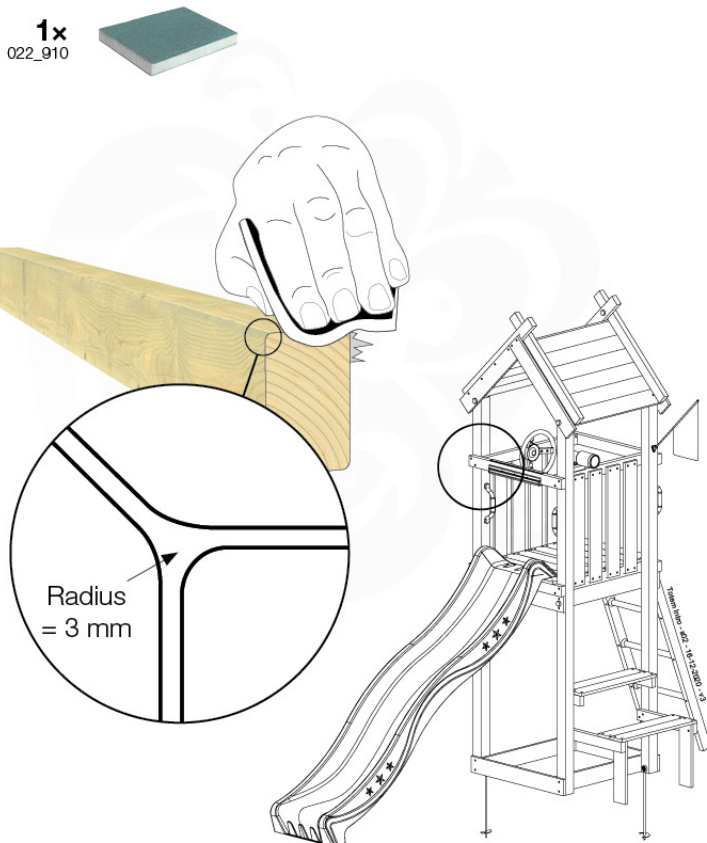

Fireman's Pole AL - P03 T - 12-11-2020 - v3.0

16-1

Fireman's Pole (201_275)
040_335 Part 2

17 Accessories

AC01

(194_119)

	PartNo	PartName	QTY.
Hardware Pack 100_617	001_406	Stealth Screw 8x45	1
	002_041	Dome head screw 4.5 x 20 mm	3
	002_042	Dome head screw 3.5 x 13mm	4
	002_219	Gap Point Screw T25 - 5x30	2
Other	022_300	Steering Wheel	1
	022_800	Rail P/T 105	1
	022_910	Sandpad	1
	103_901	Logo ID Plate	1
	104_107	Tool Set Climbing Units	1
	120_024	Tower Flag	1
	122_302	Telescope	1

Accessory set - P02 - 29-9-2021 - 14

17-1

17-2

Accessory set - P03 - 29-9-2021 - 14

17-3

17-4

Accessories set - P04 - 29.9.2021 - v4

17-5