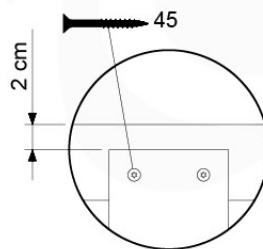

09 Balustrade

BL01 - 1x

(194_101)

	PartNo	PartName	QTY.
Hardware Pack 100_601	002_220	Gap Point Screw T25 - 5x45	16
	002_223	Gap Point Screw T25 - 5x80	4
Timber	C74	Beam 740 mm	1
	D65	Board 650 mm	4

Balustrade 80 - PO2 U - 13/01/2022 - v4

09-1

min. 26mm
max. 70mm