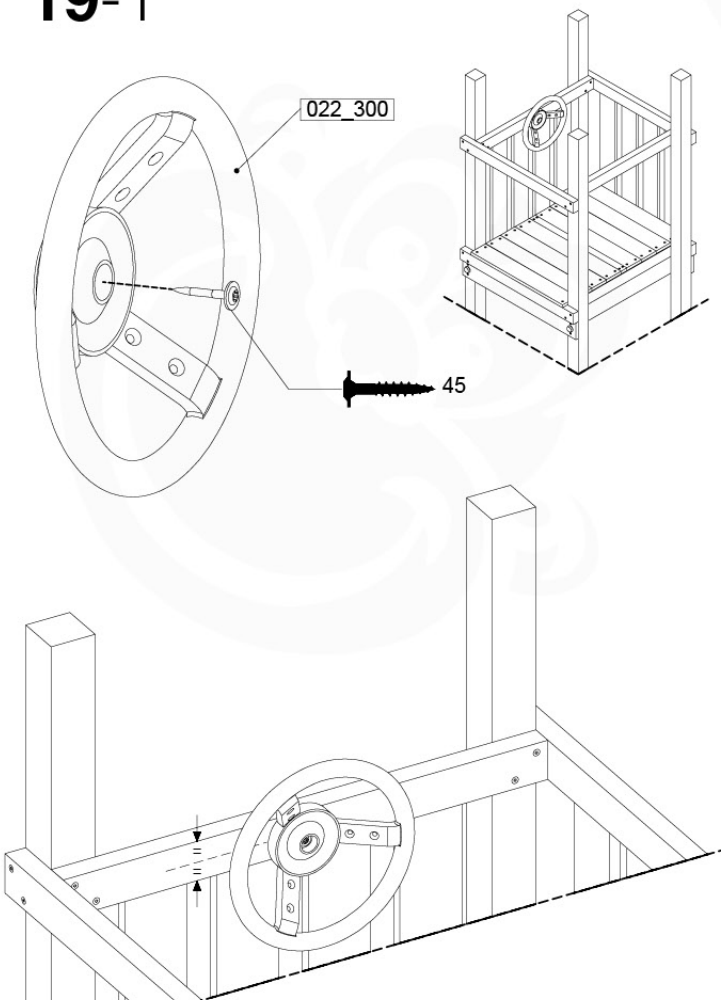

19 Accessories

AC01

(194_119)

	PartNo	PartName	QTY.
Hardware Pack 100_617	001_406	Stealth Screw 8x45	1
	002_041	Dome head screw 4.5 x 20 mm	3
	002_042	Dome head screw 3.5 x 13mm	4
	002_219	Gap Point Screw T25 - 5x30	2
Other	022_300	Steering Wheel	1
	022_800	Rail P/T 105	1
	022_910	Sandpad	1
	103_901	Logo ID Plate	1
	104_107	Tool Set Climbing Units	1
	120_024	Tower Flag	1
	122_302	Telescope	1

Accessory set - P02 - 28-9-2021 - v4

19-1