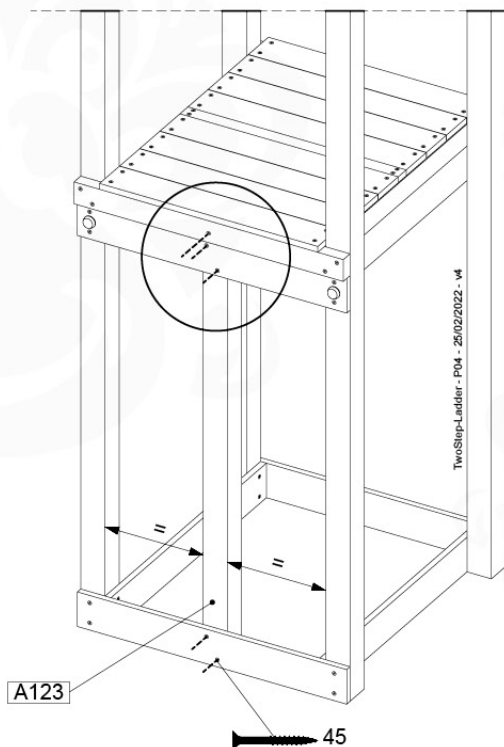

12 2-Step Ladder

LA06

(194_102)

	PartNo	PartName	QTY.
Hardware Pack 100_602	001_406	Stealth Screw 8x45	8
	002_220	Gap Point Screw T25 - 5x45	4
	002_223	Gap Point Screw T25 - 5x80	5
Other	022_53x	Ladder/ Rope Rung 30cm	4
	022_84x	bpc cover	8
	120_102	Handgrip set (2x Complete)	1
Timber	A123	Post 70x70 L1230	1
	C74	Beam 740 mm	1

TwoStepLadder - P02 - 25/02/2022 - v4

12-1