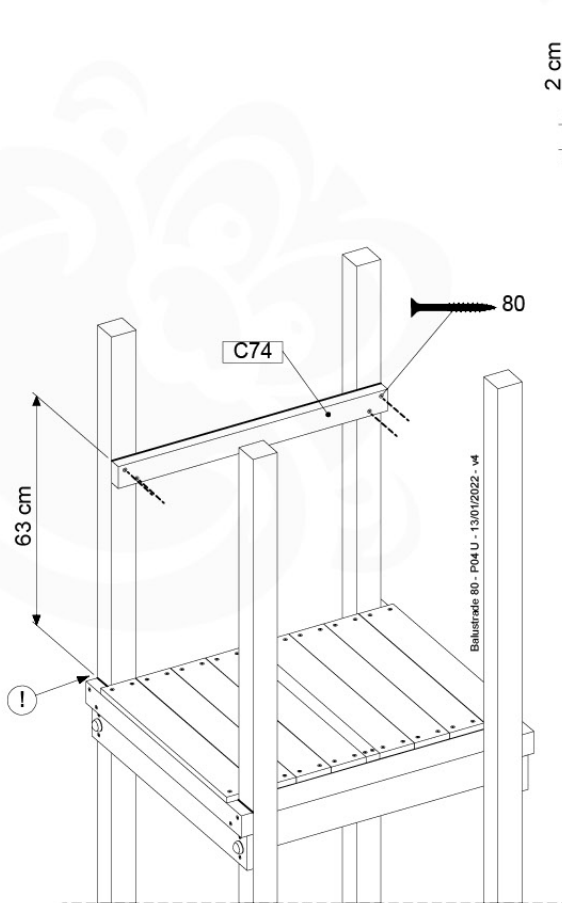

09 Balustrade

BL01 - 1x

(194_101)

	PartNo	PartName	QTY.
Hardware Pack 100_601	002_220	Gap Point Screw T25 - 5x45	16
	002_223	Gap Point Screw T25 - 5x80	4
Timber	C74	Beam 740 mm	1
	D65	Board 650 mm	4

Balustrade 80 - PO2 U - 13/01/2022 - v4

09-1

min. 26mm
max. 70mm