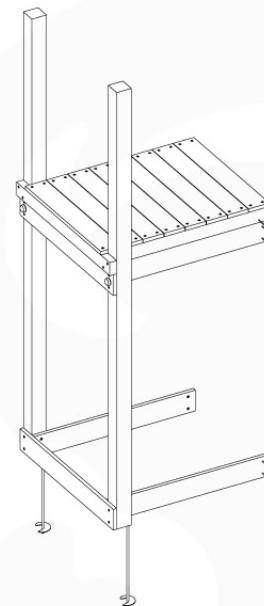

08 Extension Tower

ET01

(194_100)

	PartNo	PartName	QTY.
Hardware Pack 100_600	001_406	Stealth Screw 8x45	4
	002_220	Gap Point Screw T25 - 5x45	60
	002_223	Gap Point Screw T25 - 5x80	12
Other	007_001	Ground-anchor	2
Hardware Pack 100_600	022_31x	bpc-base version 3	2
	022_84x	bpc cover	2
Wood	A200	Post 70x70 L2000	2
	C74	Beam 740 mm	3
	D60	Board 600 mm	9
	D74	Board 740 mm	6

Extension Tower - P02 - ET01 - 18-12-2020 - v3.0