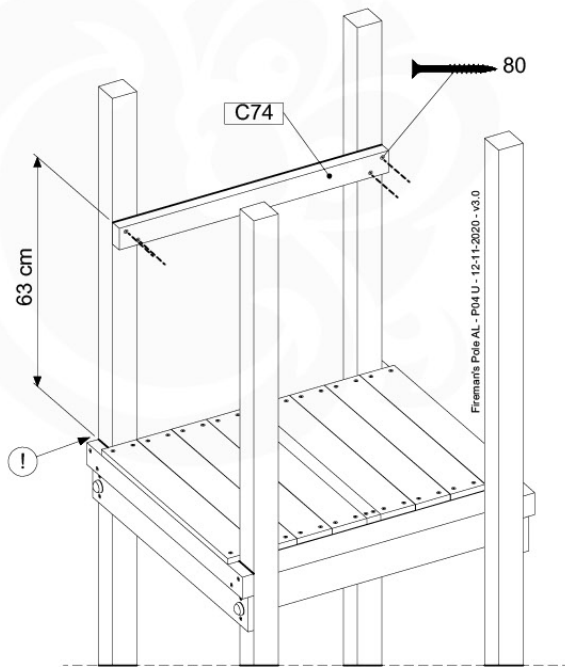

18 Firemans Pole

FP01

(201_275)

	PartNo	PartName	QTY.
Other	201_275	Fireman's Pole kit	1
Timber	C70	Beam 700 mm	1

DL_Fireman's Pole 70 - P02 UL - 6-4-2022 - v1

18-1