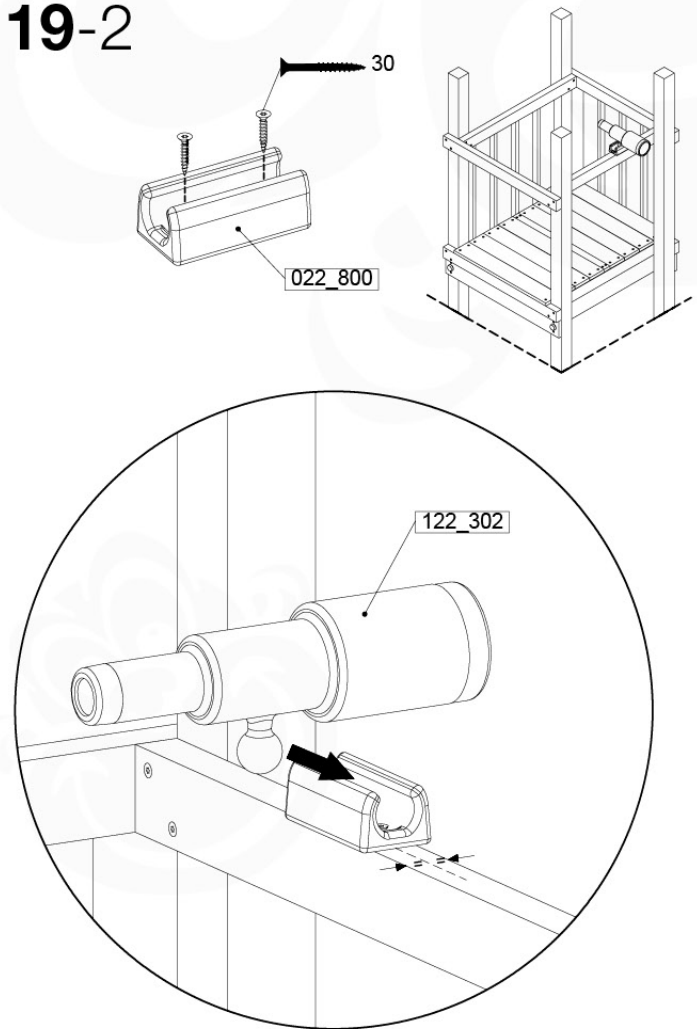

19-2

Accessory set - P03 - 28-9-2021 - v4