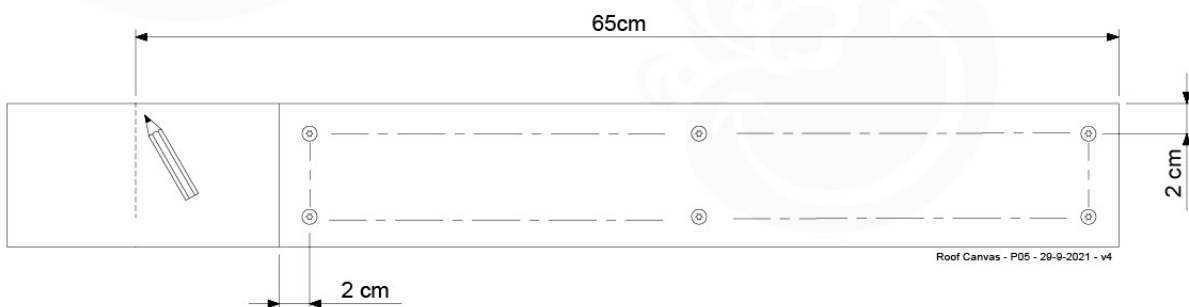

13-1

Roof Canvas - P05 - 29-9-2021 - v4