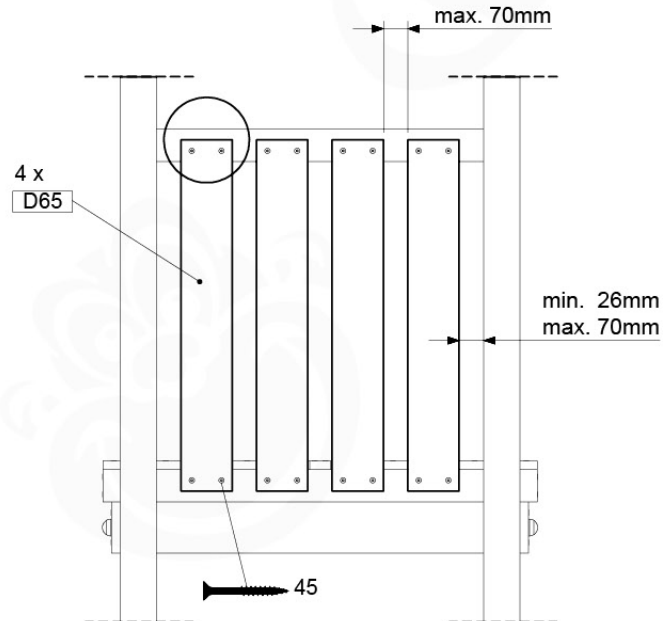

min. 26mm
max. 70mm