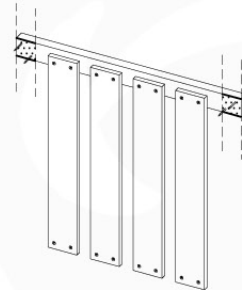

09 Balustrade

BL01 - 1x