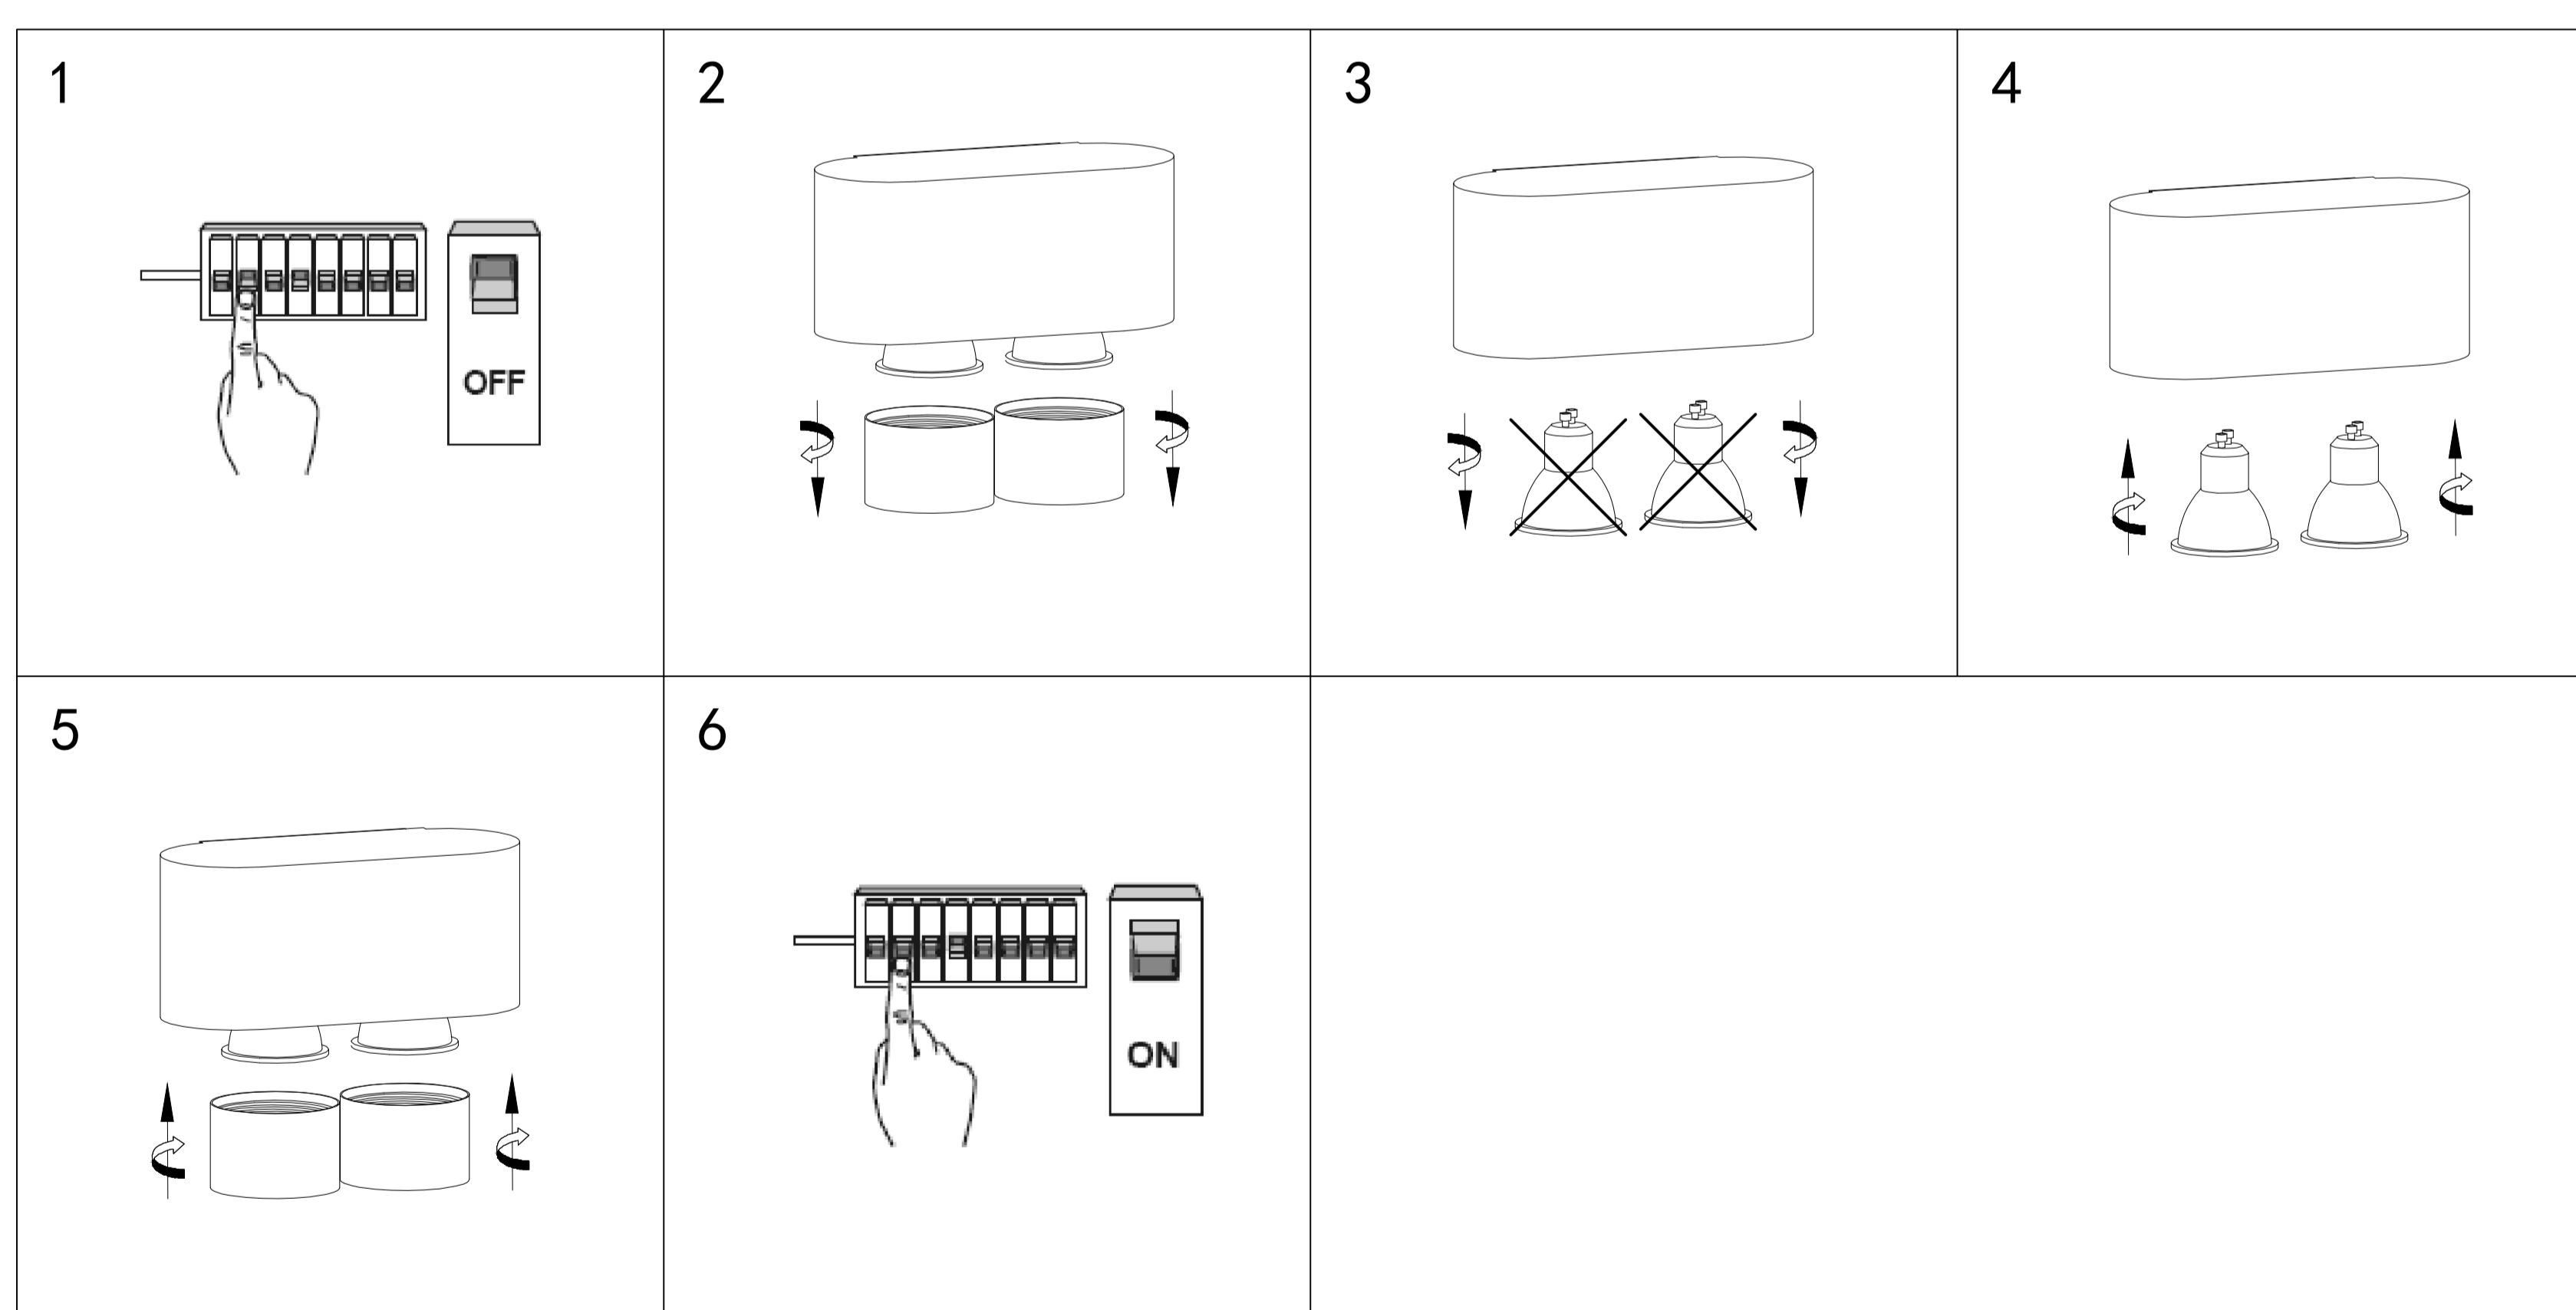

Bulb-Change

parts supplied		parts not supplied		230V 50HZ	
	x1		x1		
			x1		
	x2		x1	IP44	
	x2				
	x2				