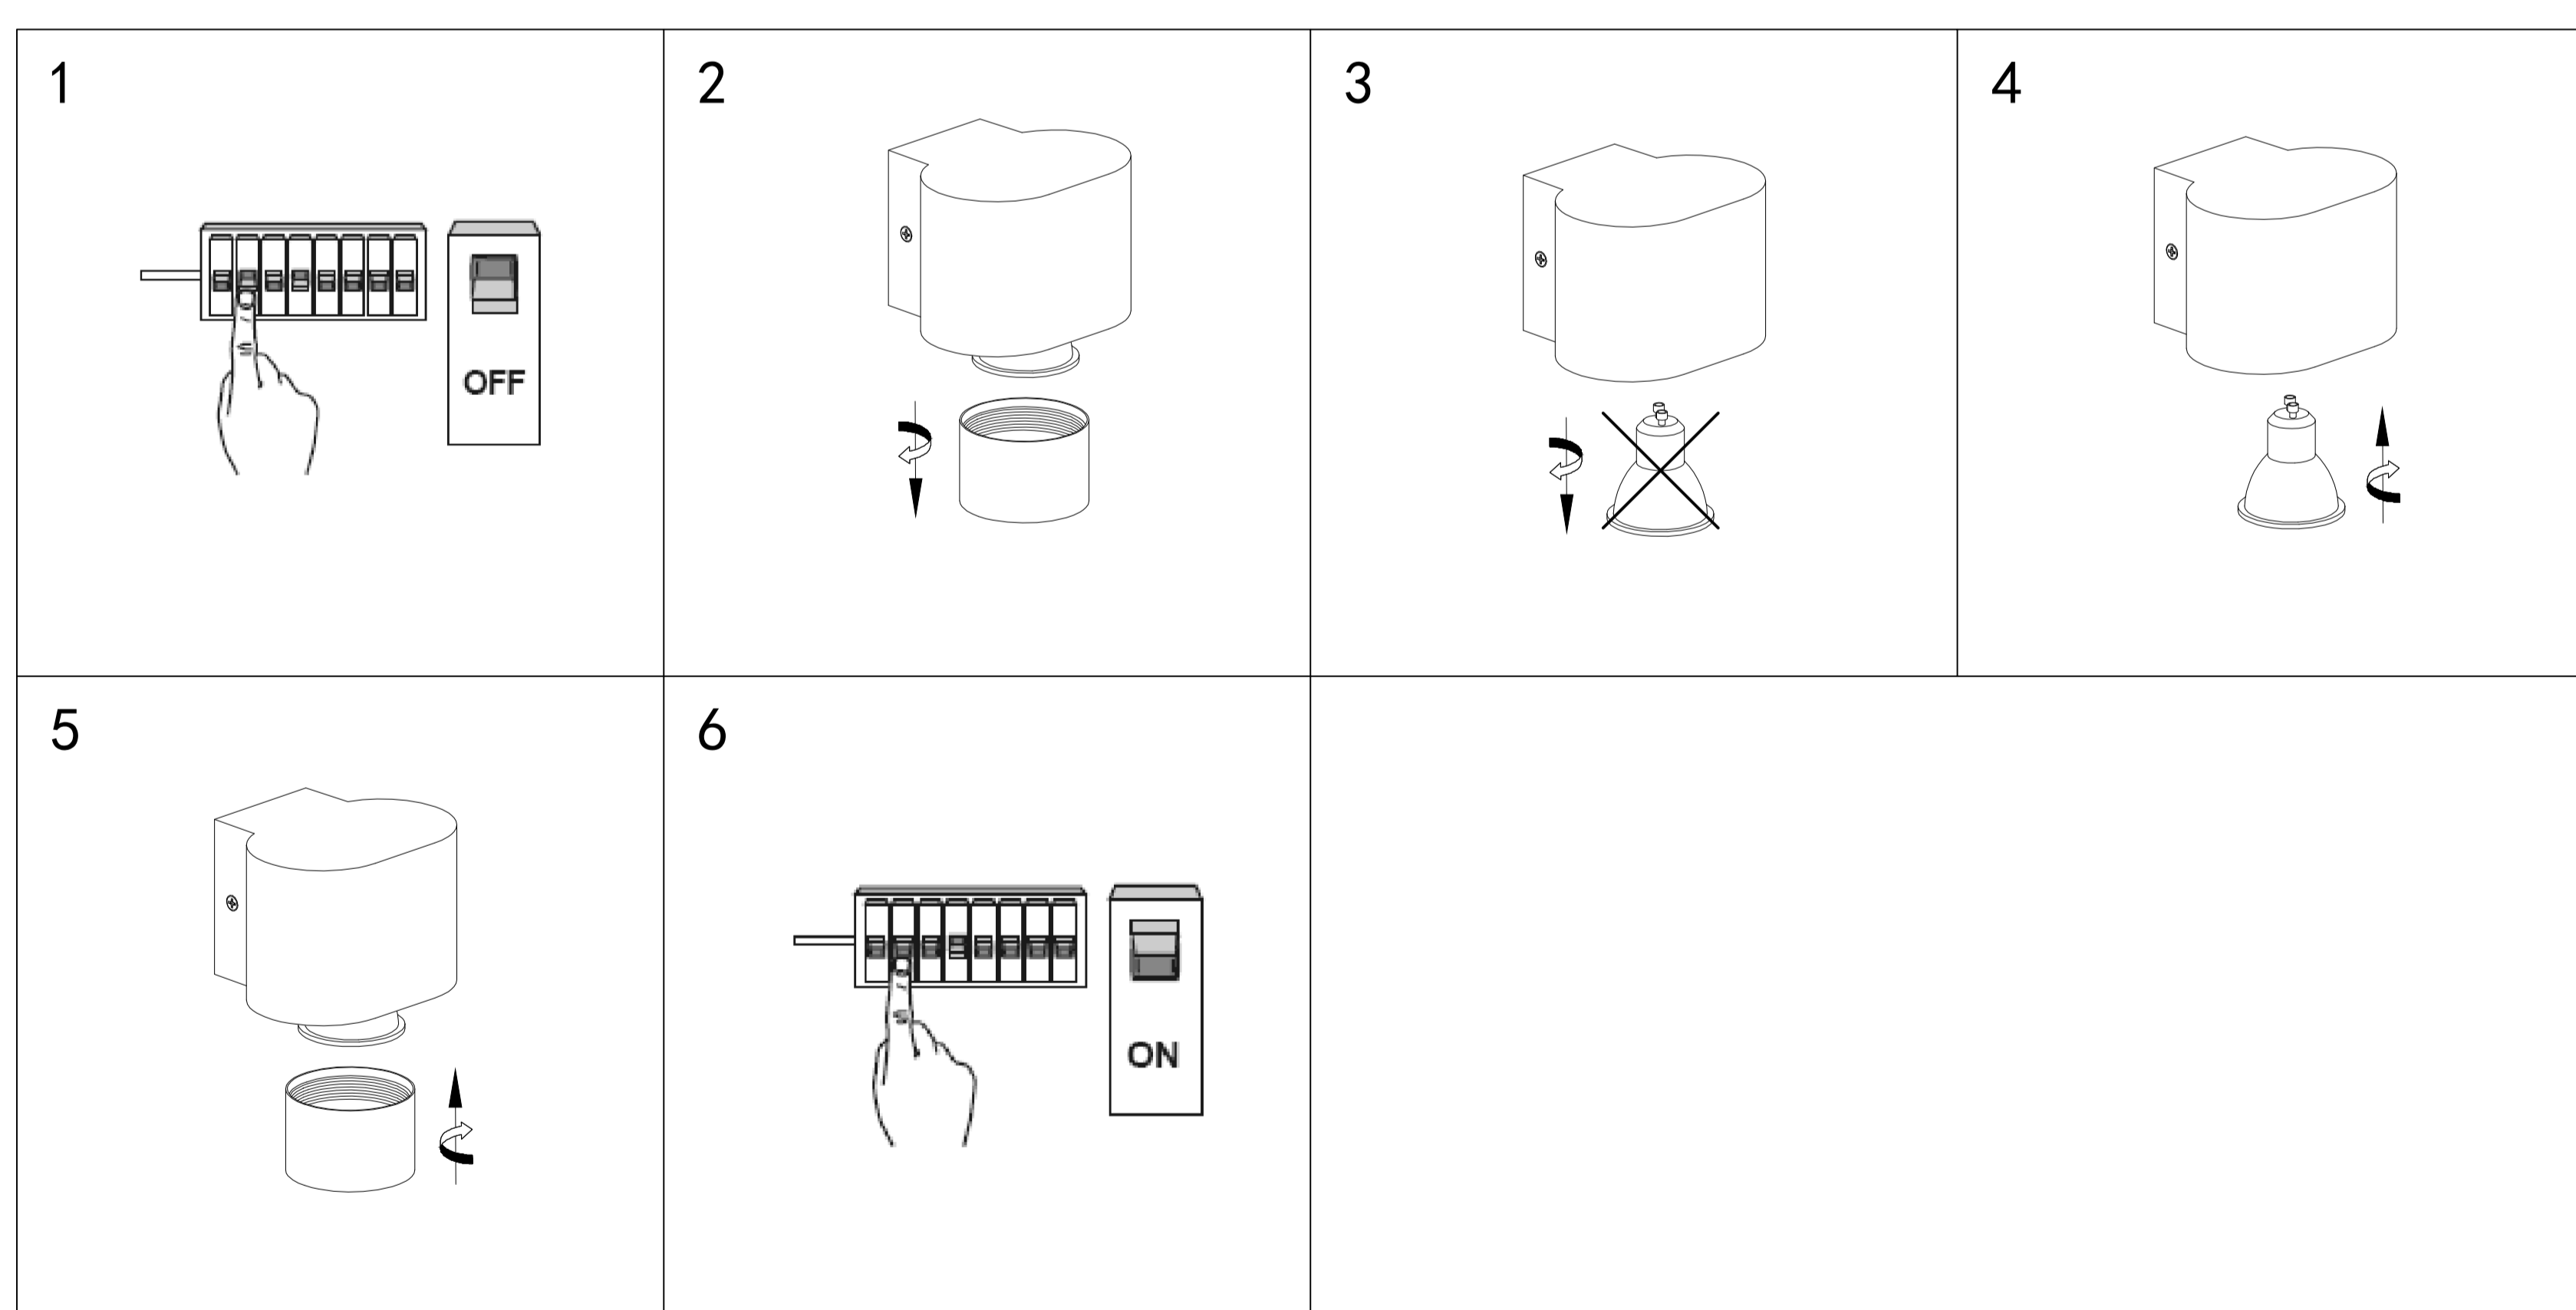

Bulb-Change

parts supplied		parts not supplied		230V 50HZ	
	x1		x1		
			x1		
	x2		x1	IP44	
	x2				
	x2				