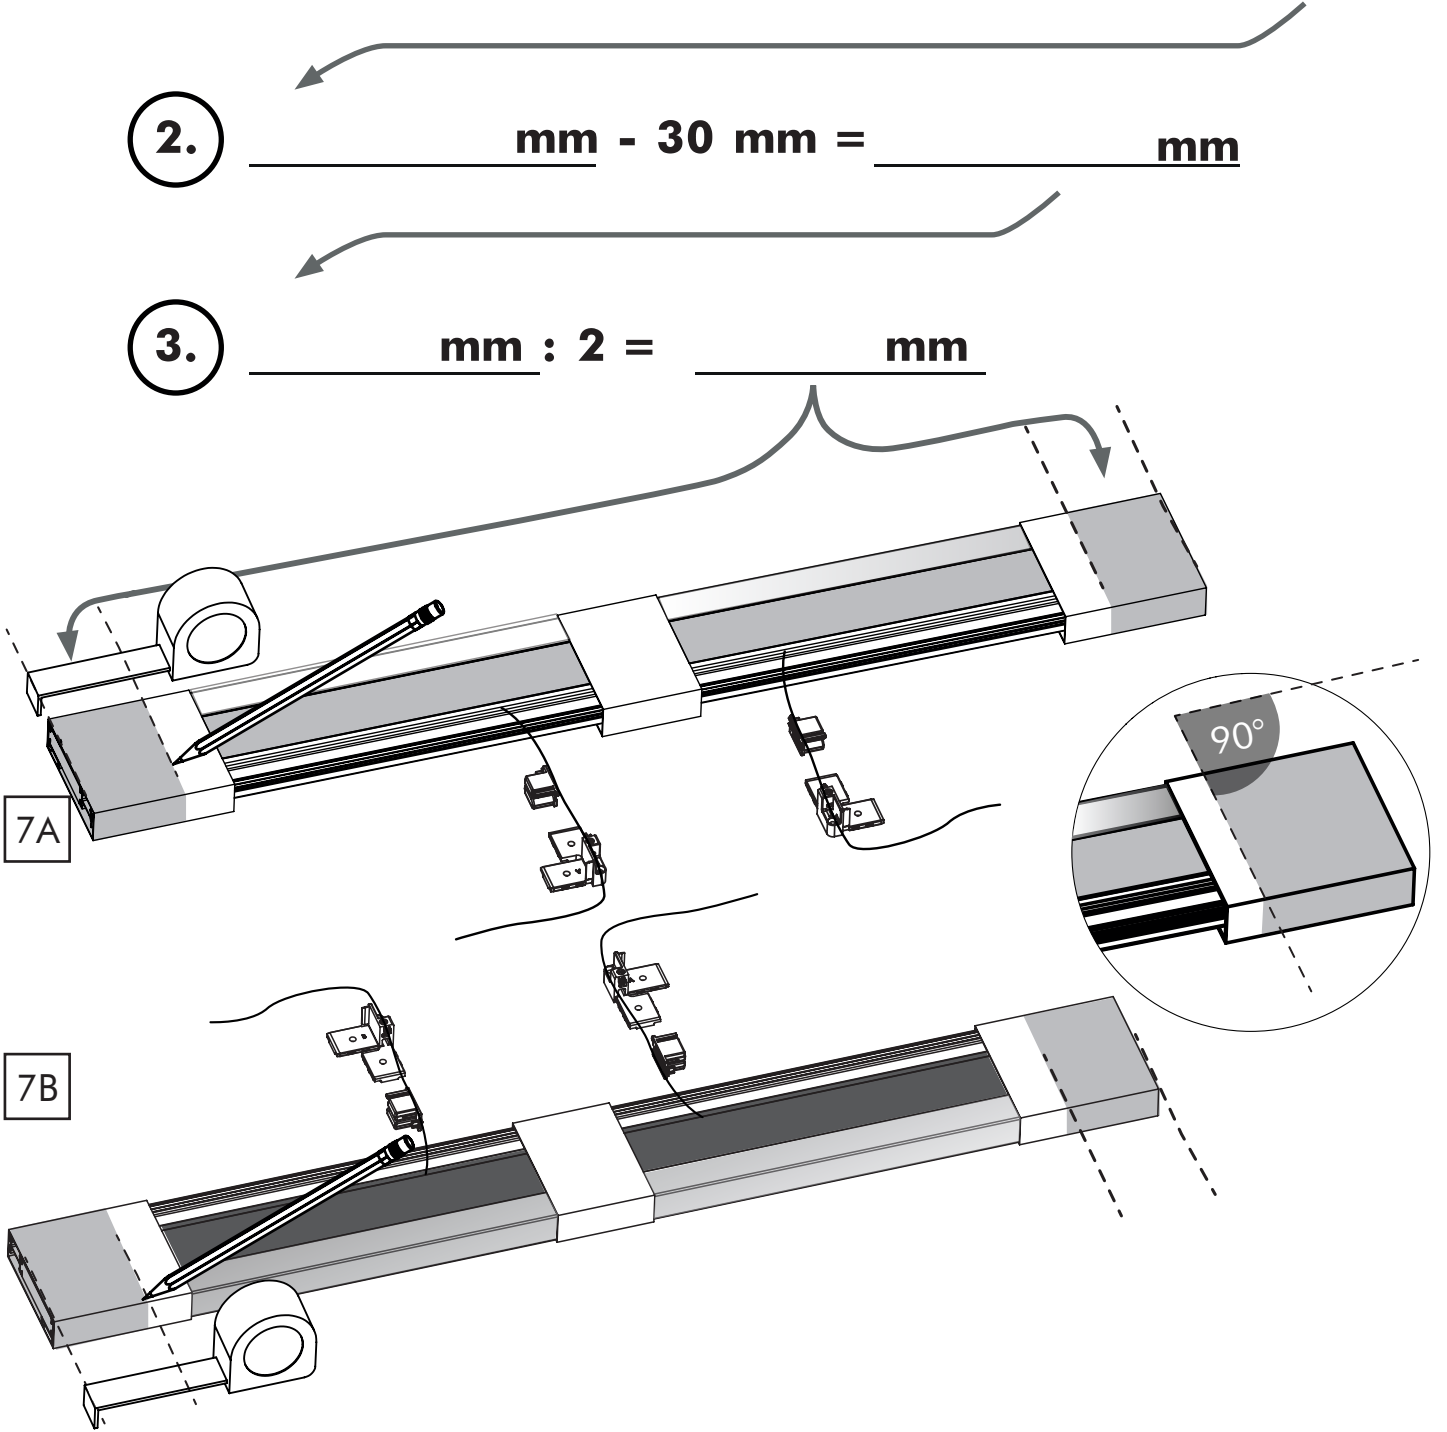

5 1. $B - X = \underline{\hspace{2cm}} \text{ mm} - \underline{\hspace{2cm}} \text{ mm} = \underline{\hspace{2cm}} \text{ mm}$

2. $\underline{\hspace{2cm}} \text{ mm} - 30 \text{ mm} = \underline{\hspace{2cm}} \text{ mm}$

3. $\underline{\hspace{2cm}} \text{ mm} : 2 = \underline{\hspace{2cm}} \text{ mm}$