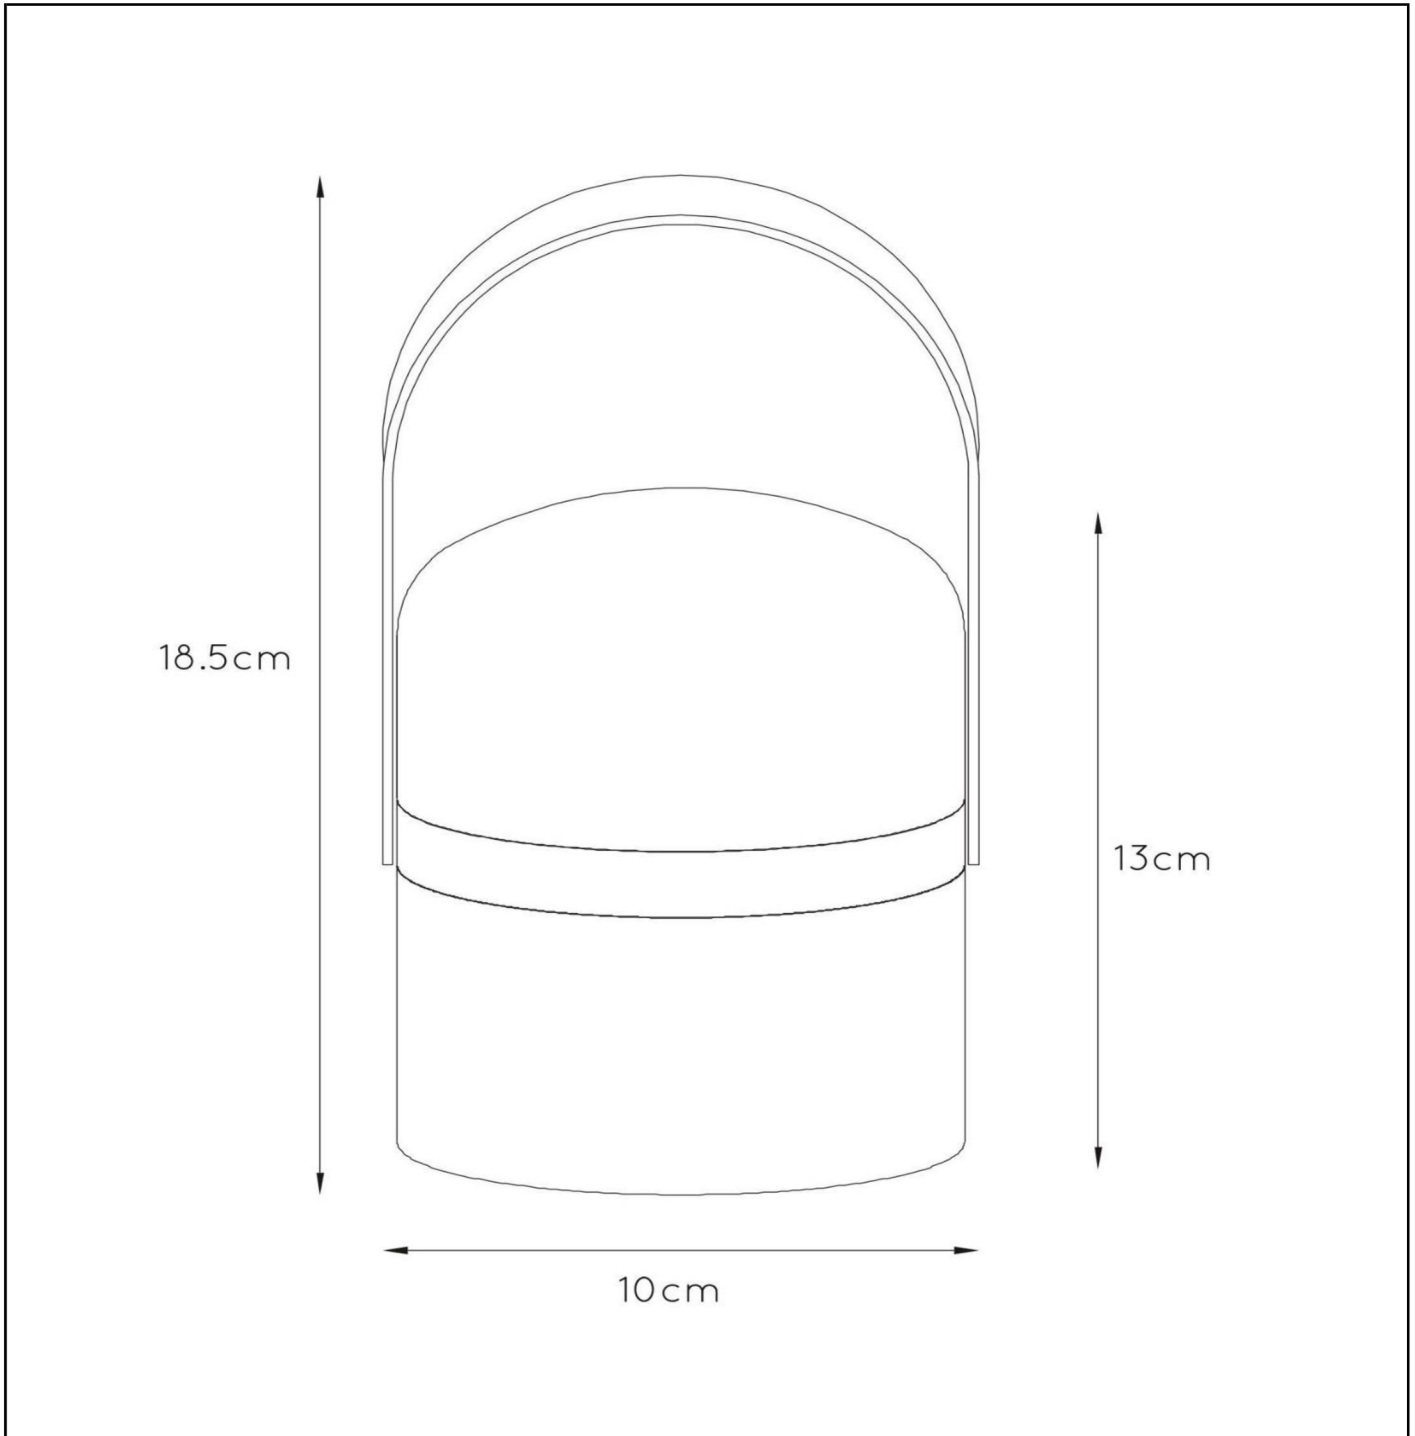

# LITTLE JOE

Item number: 06802/0143  
EAN code: 54 1121206 1430

IP44

IP54

IP65

IP67

The explanation of the IP ratings can be found in the safety instructions.

For more specifications or dimensions of this product please visit [www.lucide.com](http://www.lucide.com)