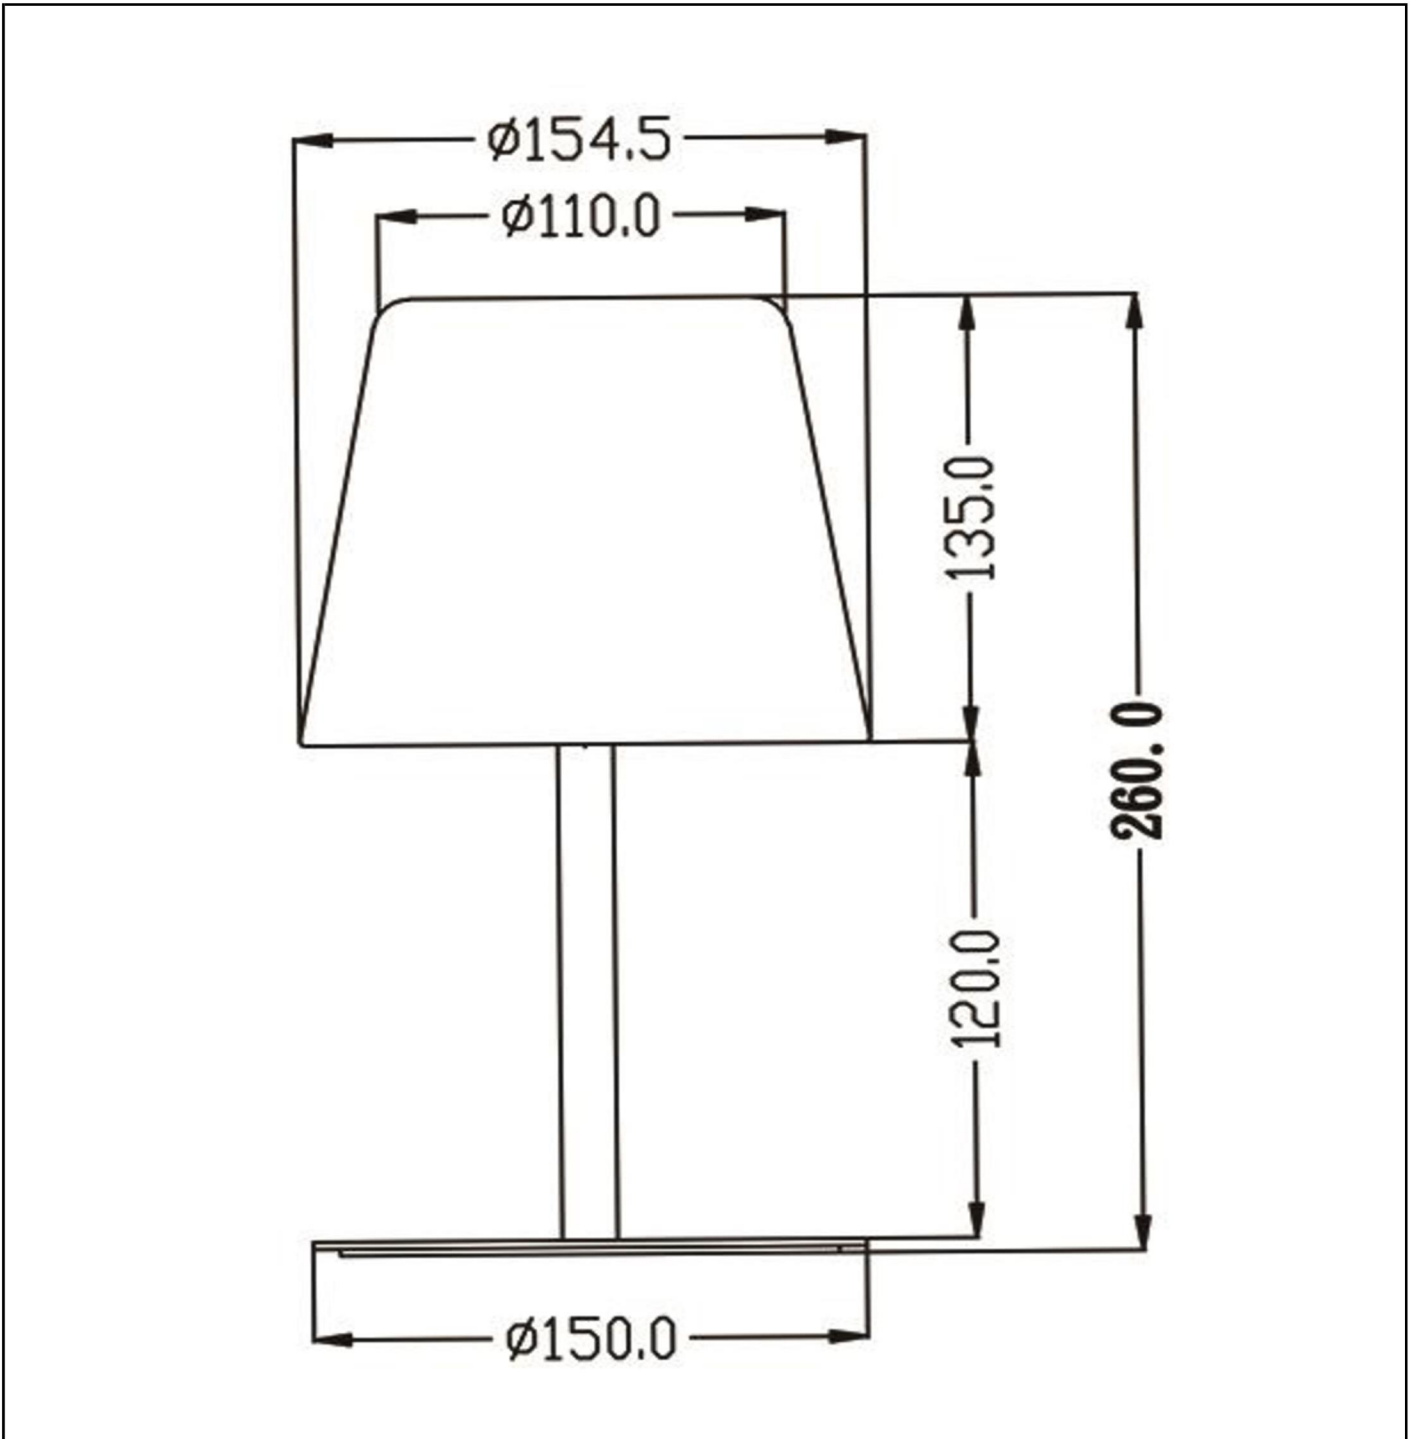

**RIO**

Item number: 13815/02/99  
 EAN code: 54 11212134264

IP44

IP54

IP65

IP67

The explanation of the IP ratings can be found in the safety instructions.

For more specifications or dimensions of this product please visit [www.lucide.com](http://www.lucide.com)