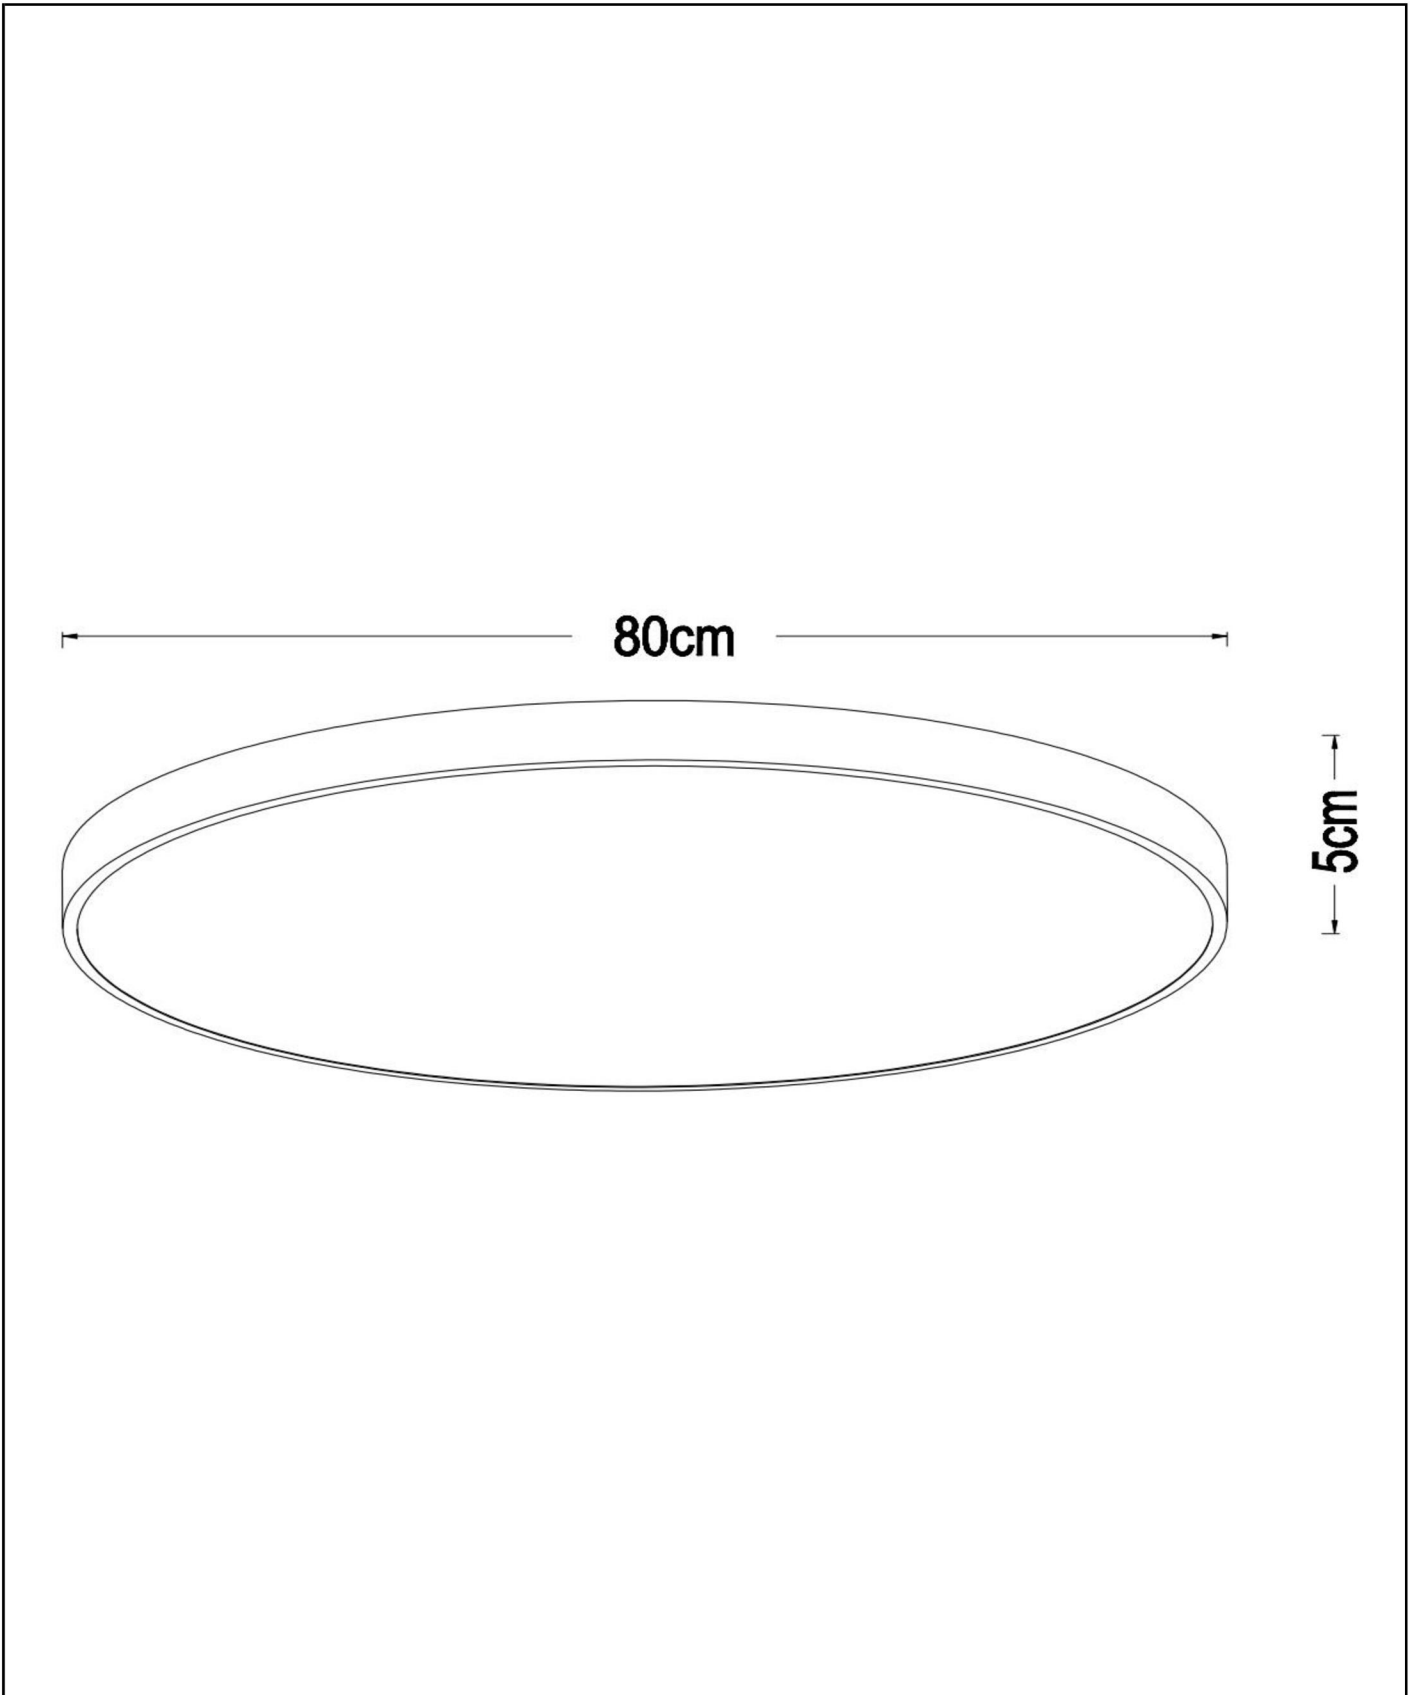

**UNAR**

Item number: 79185/80/30  
EAN code: 54 1121279 1955

For more specifications or dimensions of this product please visit [www.lucide.com](http://www.lucide.com)