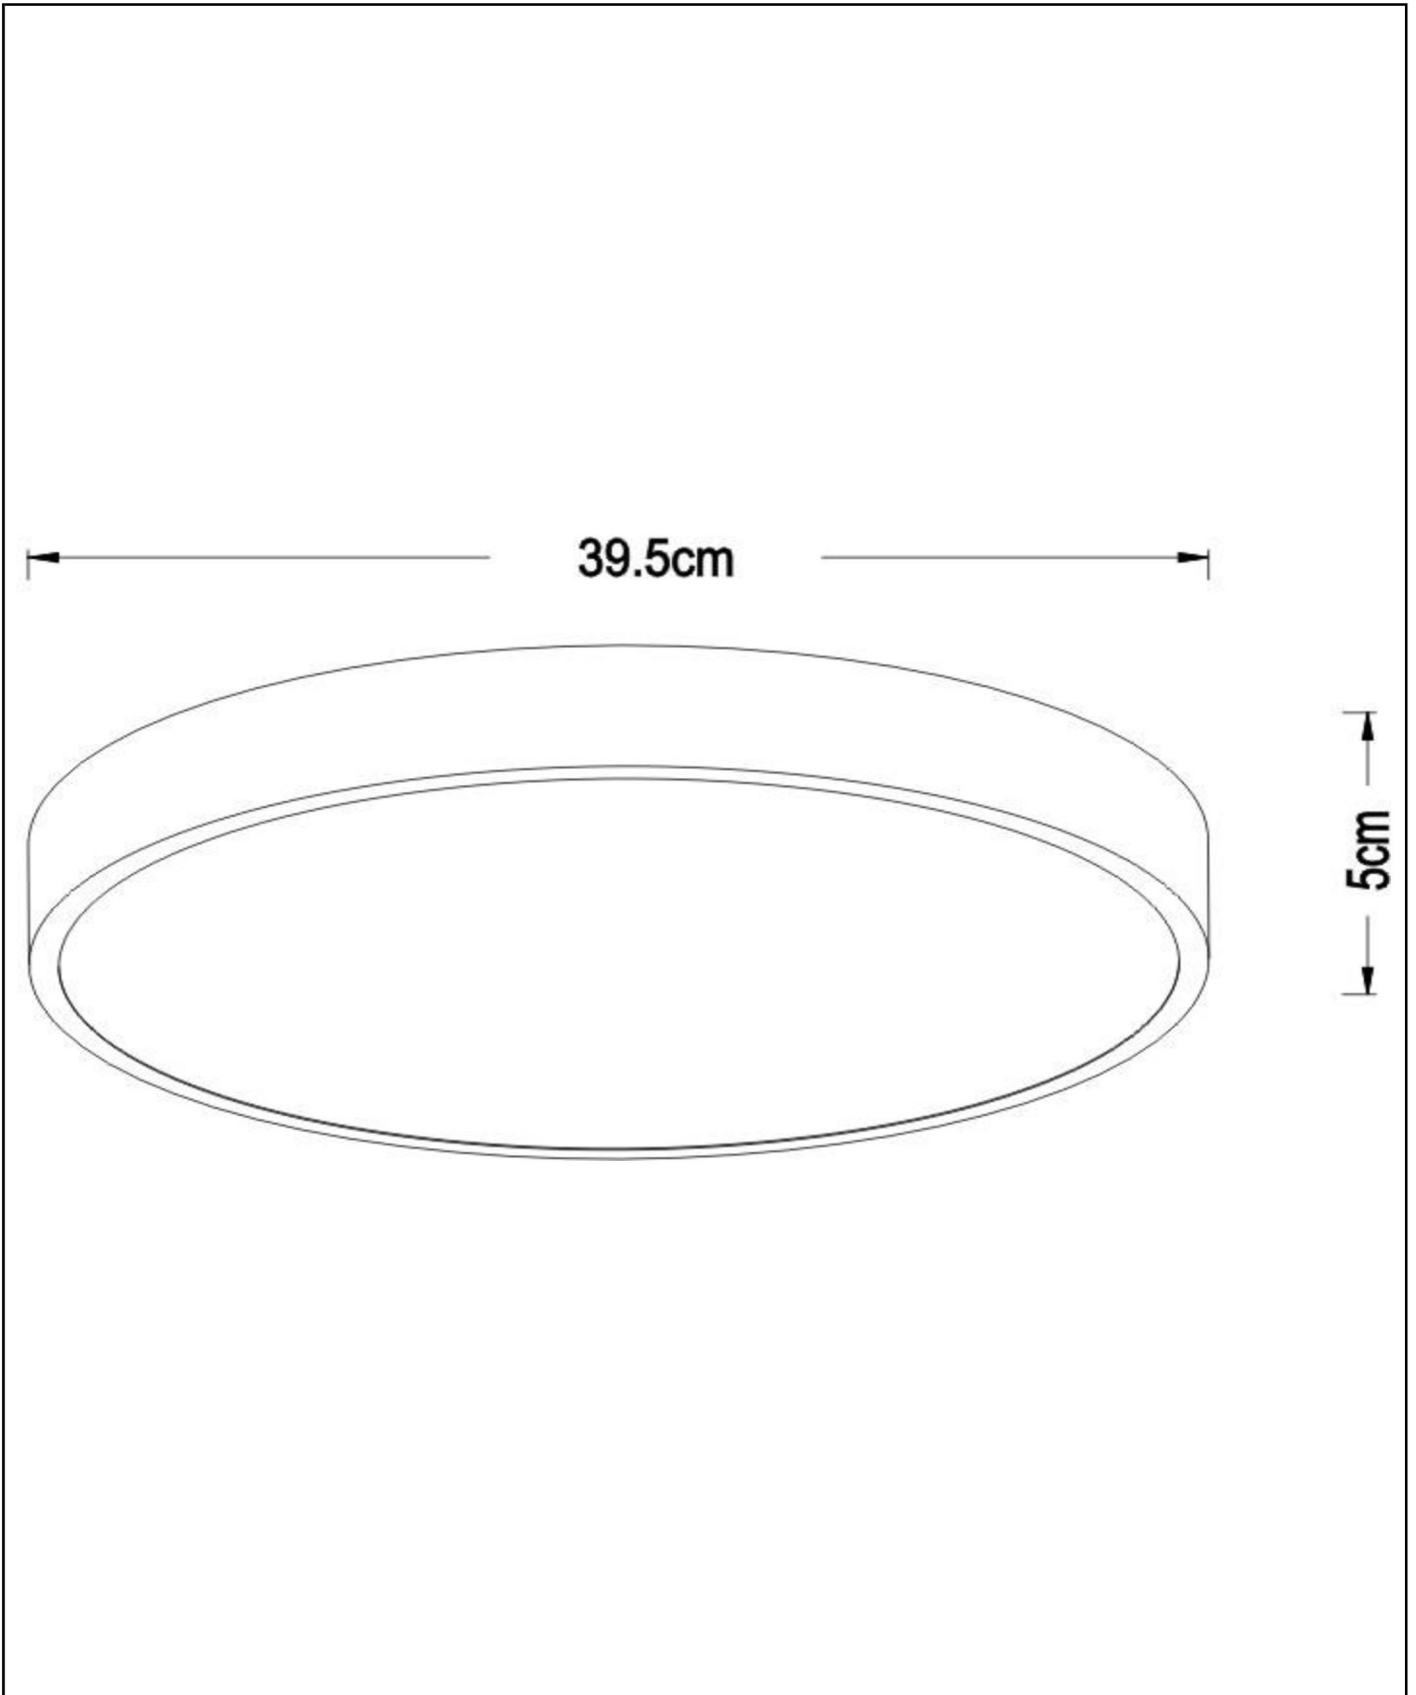

**UNAR**

Item number: 79185/40/30  
EAN code: 54 1121279 1894

For more specifications or dimensions of this product please visit [www.lucide.com](http://www.lucide.com)