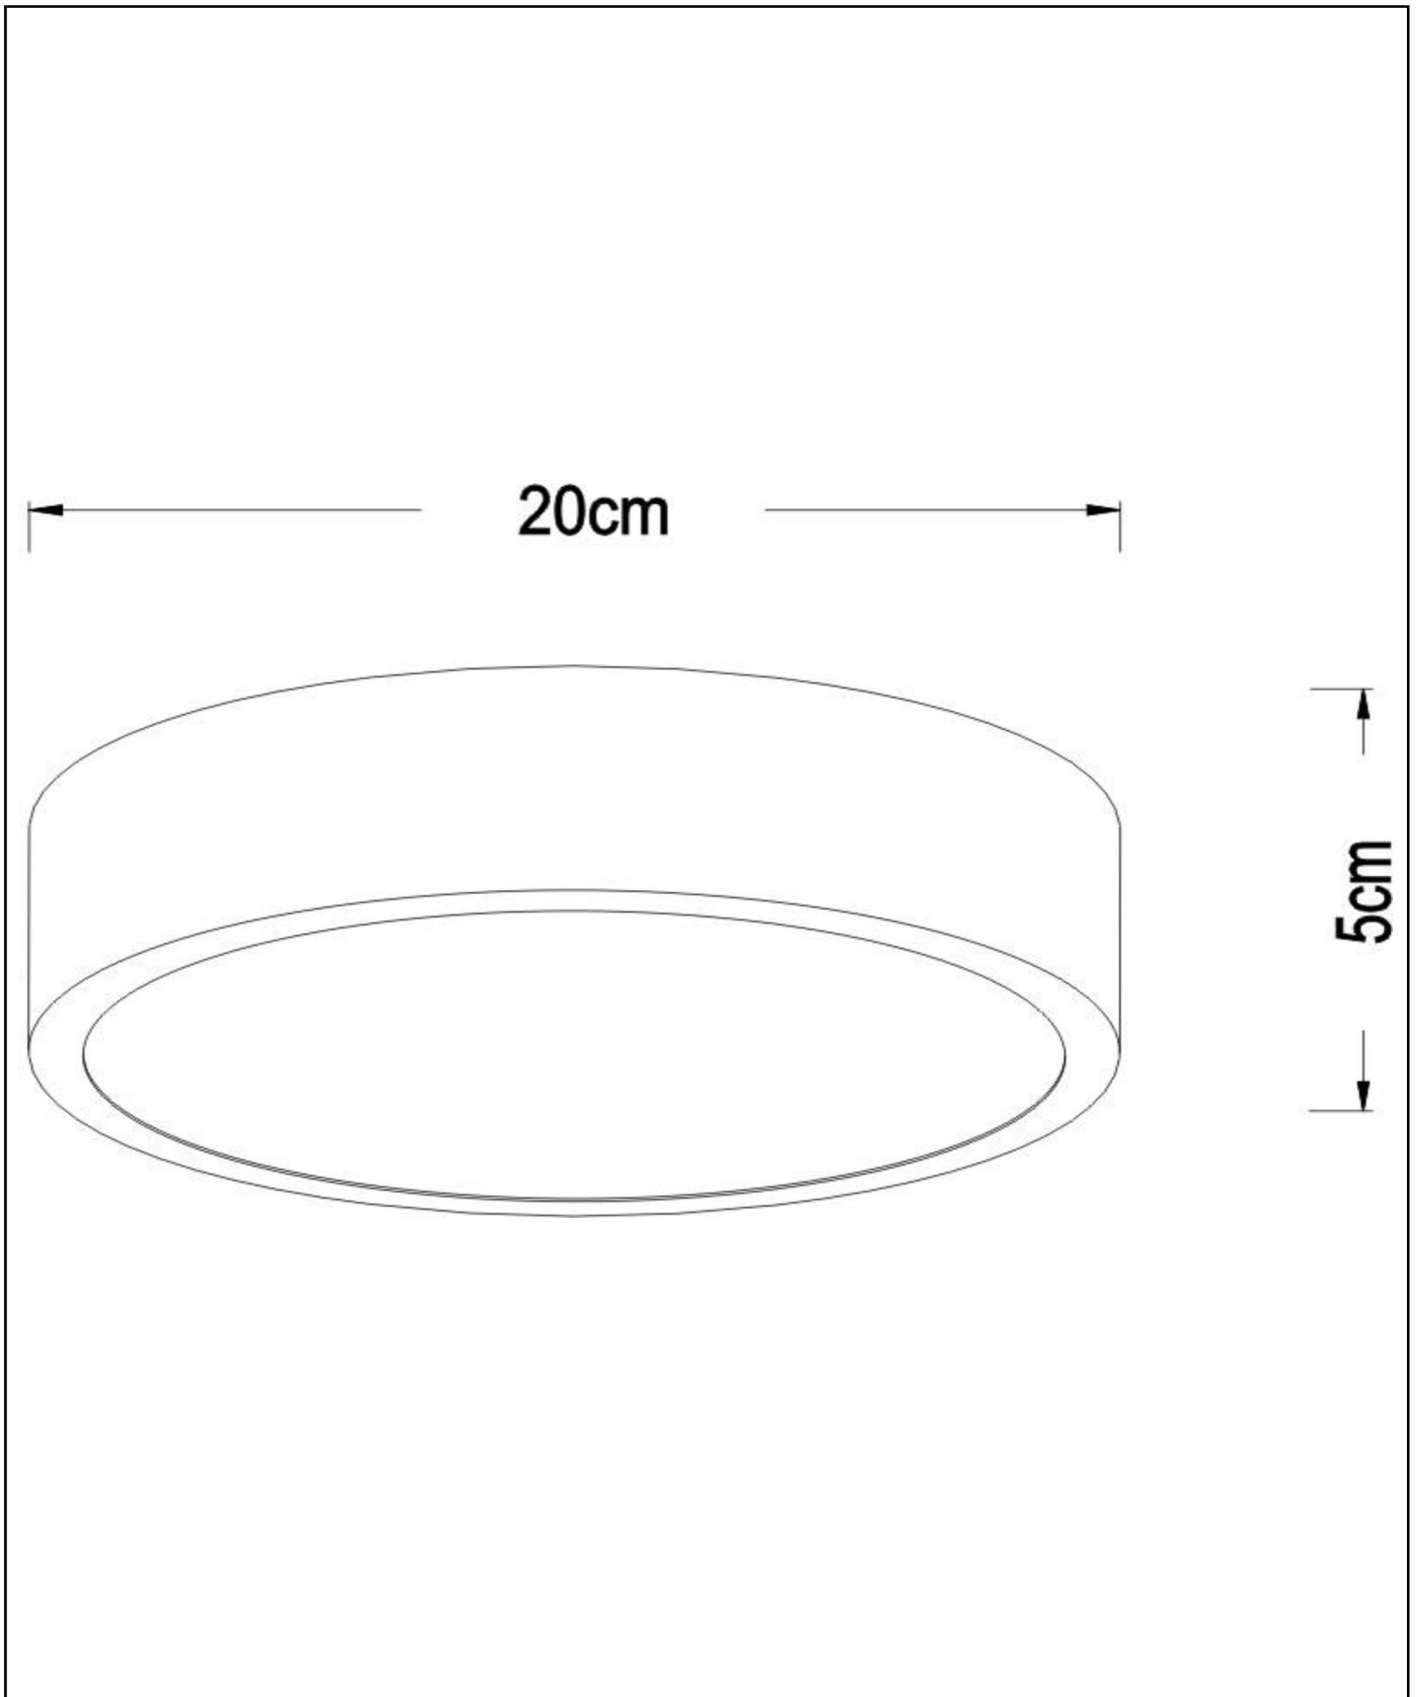

**UNAR**

Item number: 79185/20/30  
EAN code: 54 1121279 1856

For more specifications or dimensions of this product please visit [www.lucide.com](http://www.lucide.com)