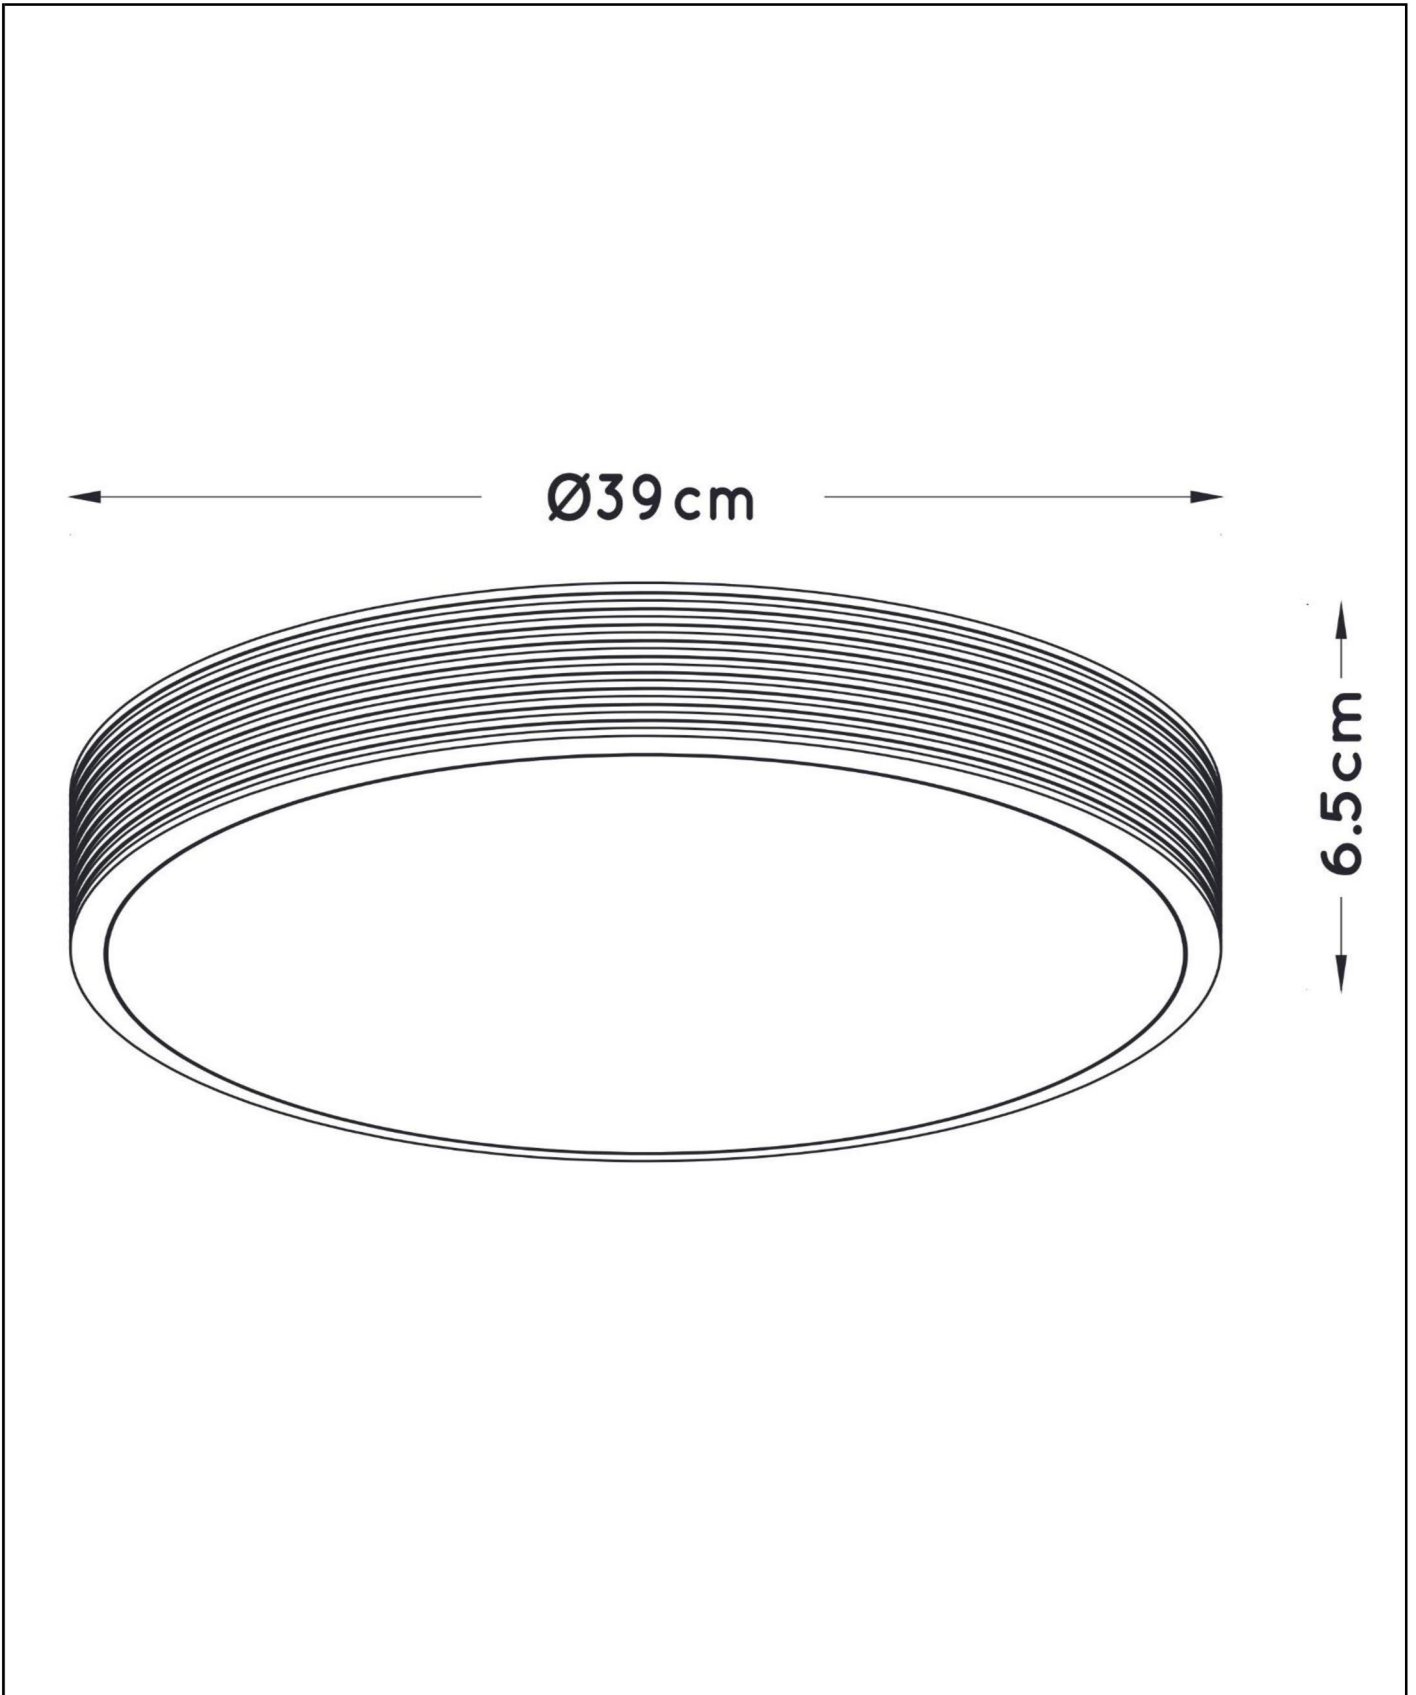

**MALIN**

Item number: 79184/24/30  
EAN code: 54 1121279 1832

For more specifications or dimensions of this product please visit  
[www.lucide.com](http://www.lucide.com)