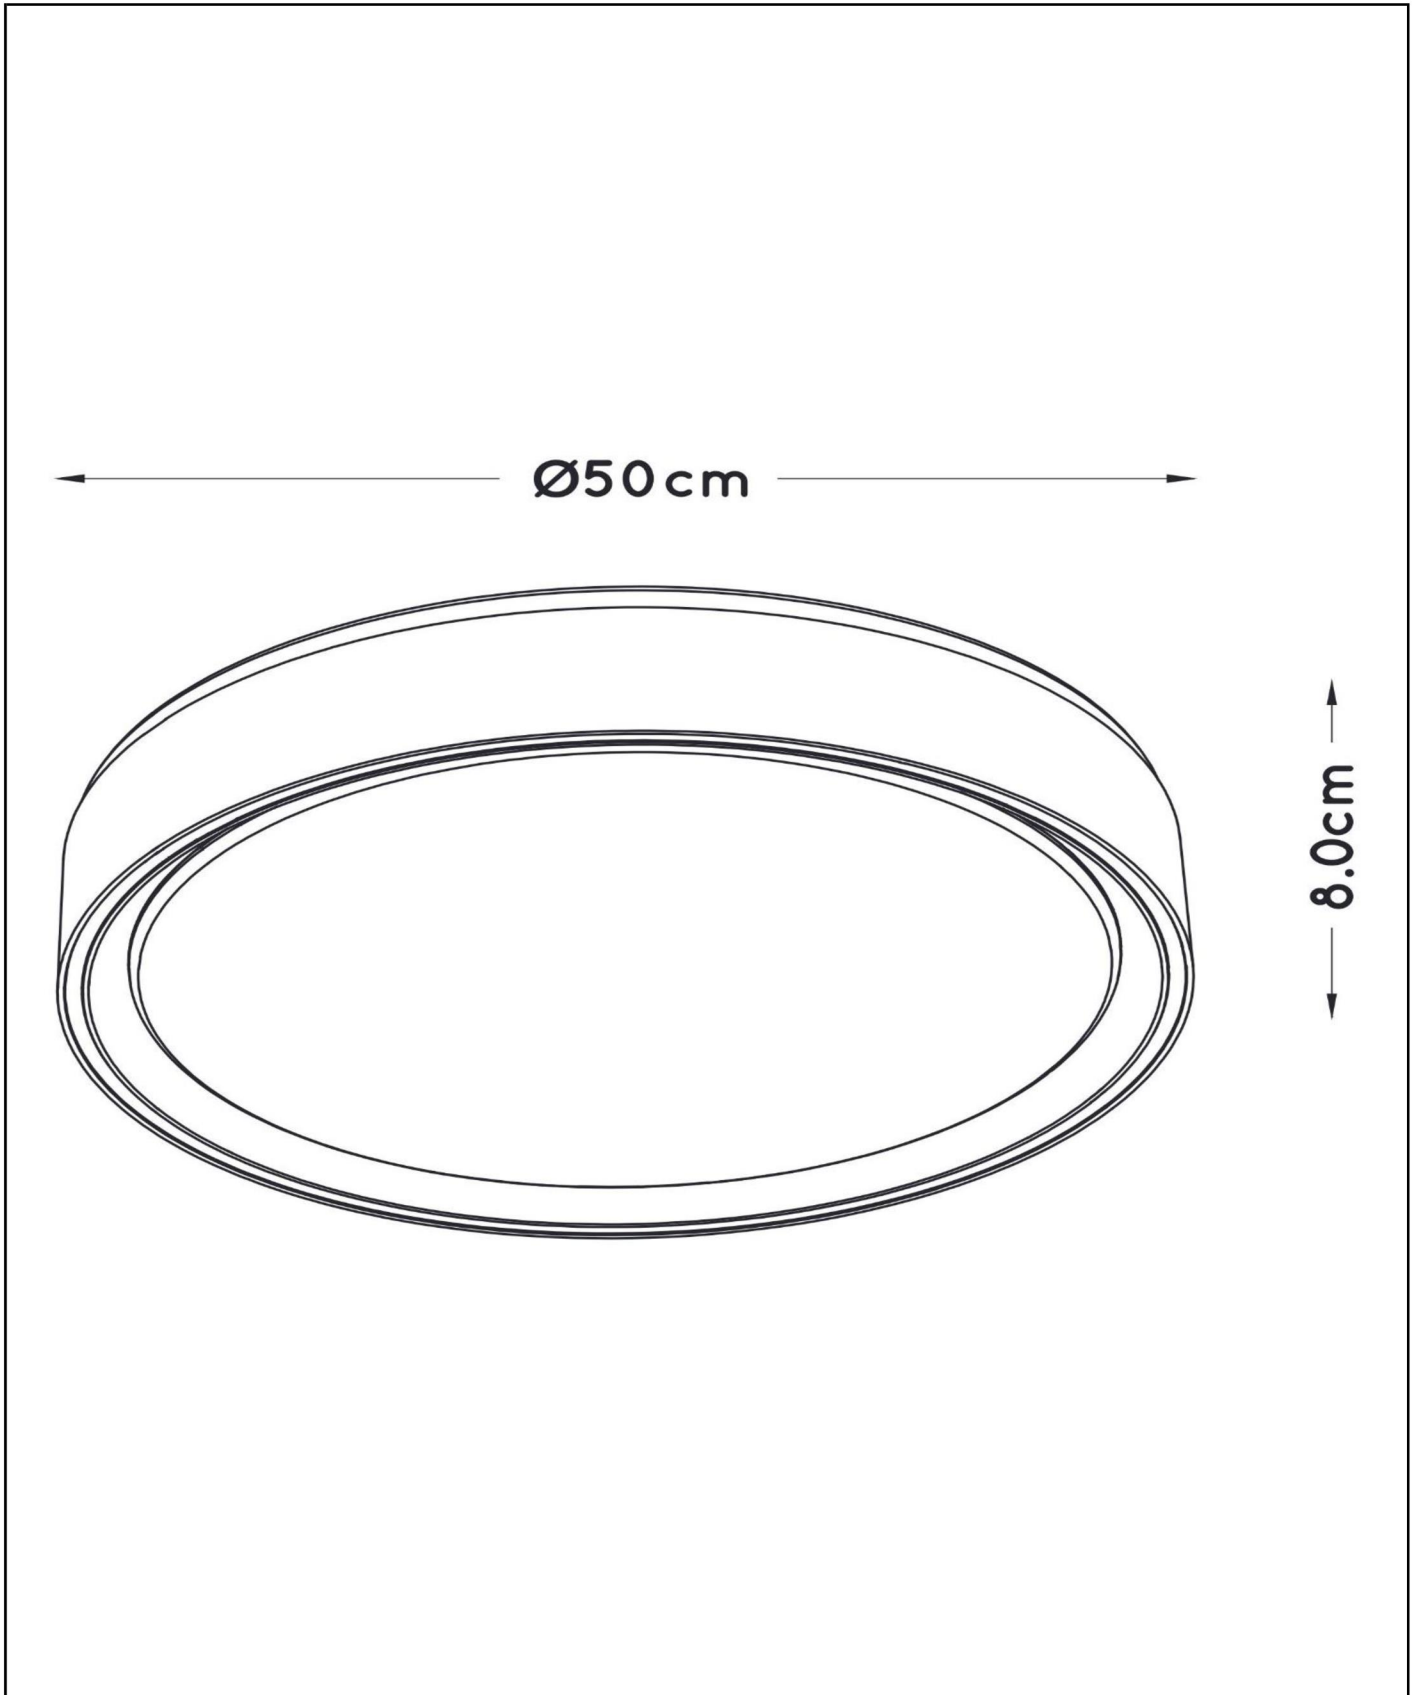

NURIA

Item number: 79182/36/31
EAN code: 54 1121279 180 1

For more specifications or dimensions of this product please visit
www.lucide.com