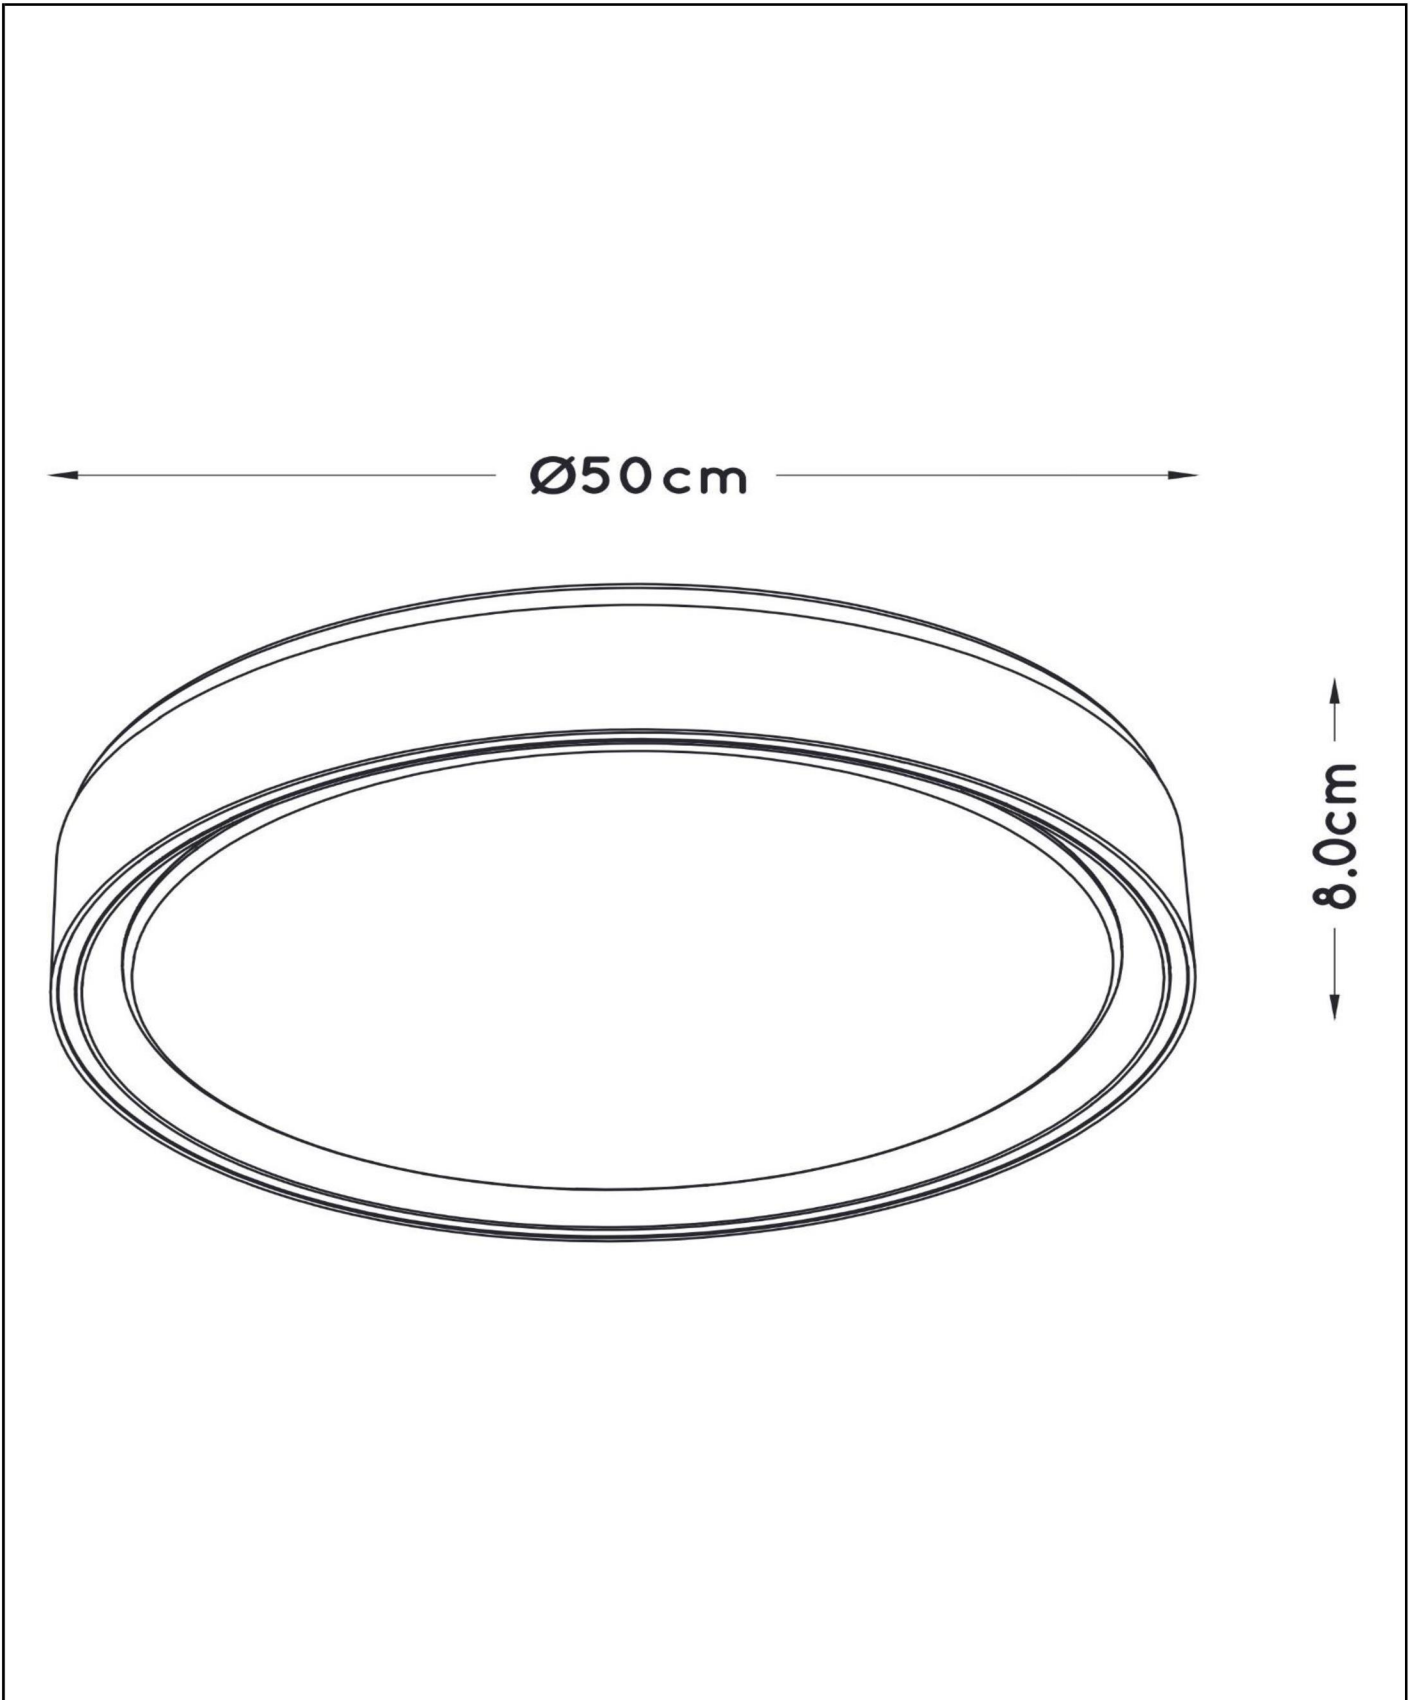

**NURIA**

Item number: 79182/36/30  
EAN code: 54 1121279 1795

For more specifications or dimensions of this product please visit [www.lucide.com](http://www.lucide.com)