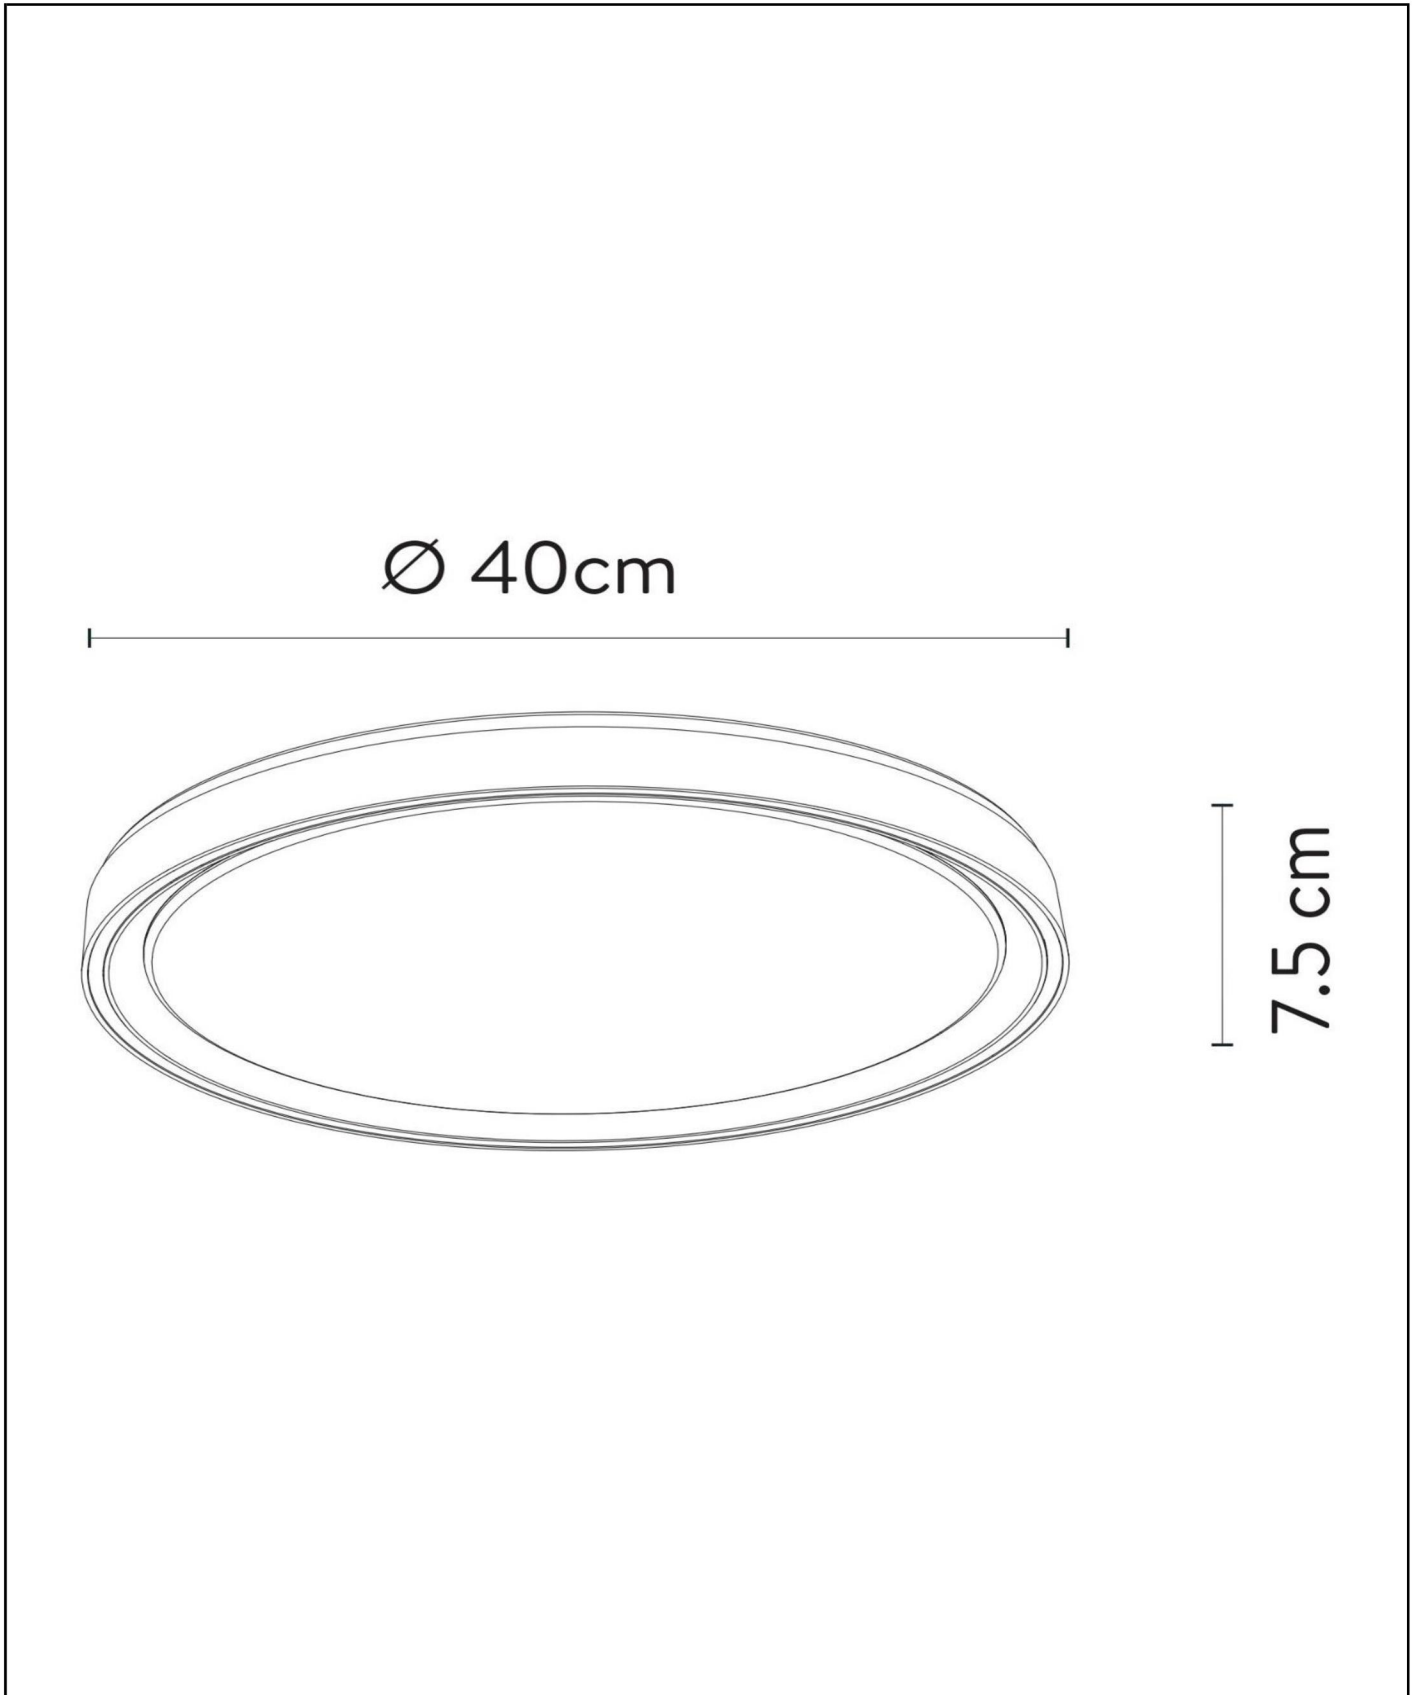

**NURIA**

Item number: 79182/24/31  
EAN code: 54 11212791788

For more specifications or dimensions of this product please visit  
[www.lucide.com](http://www.lucide.com)