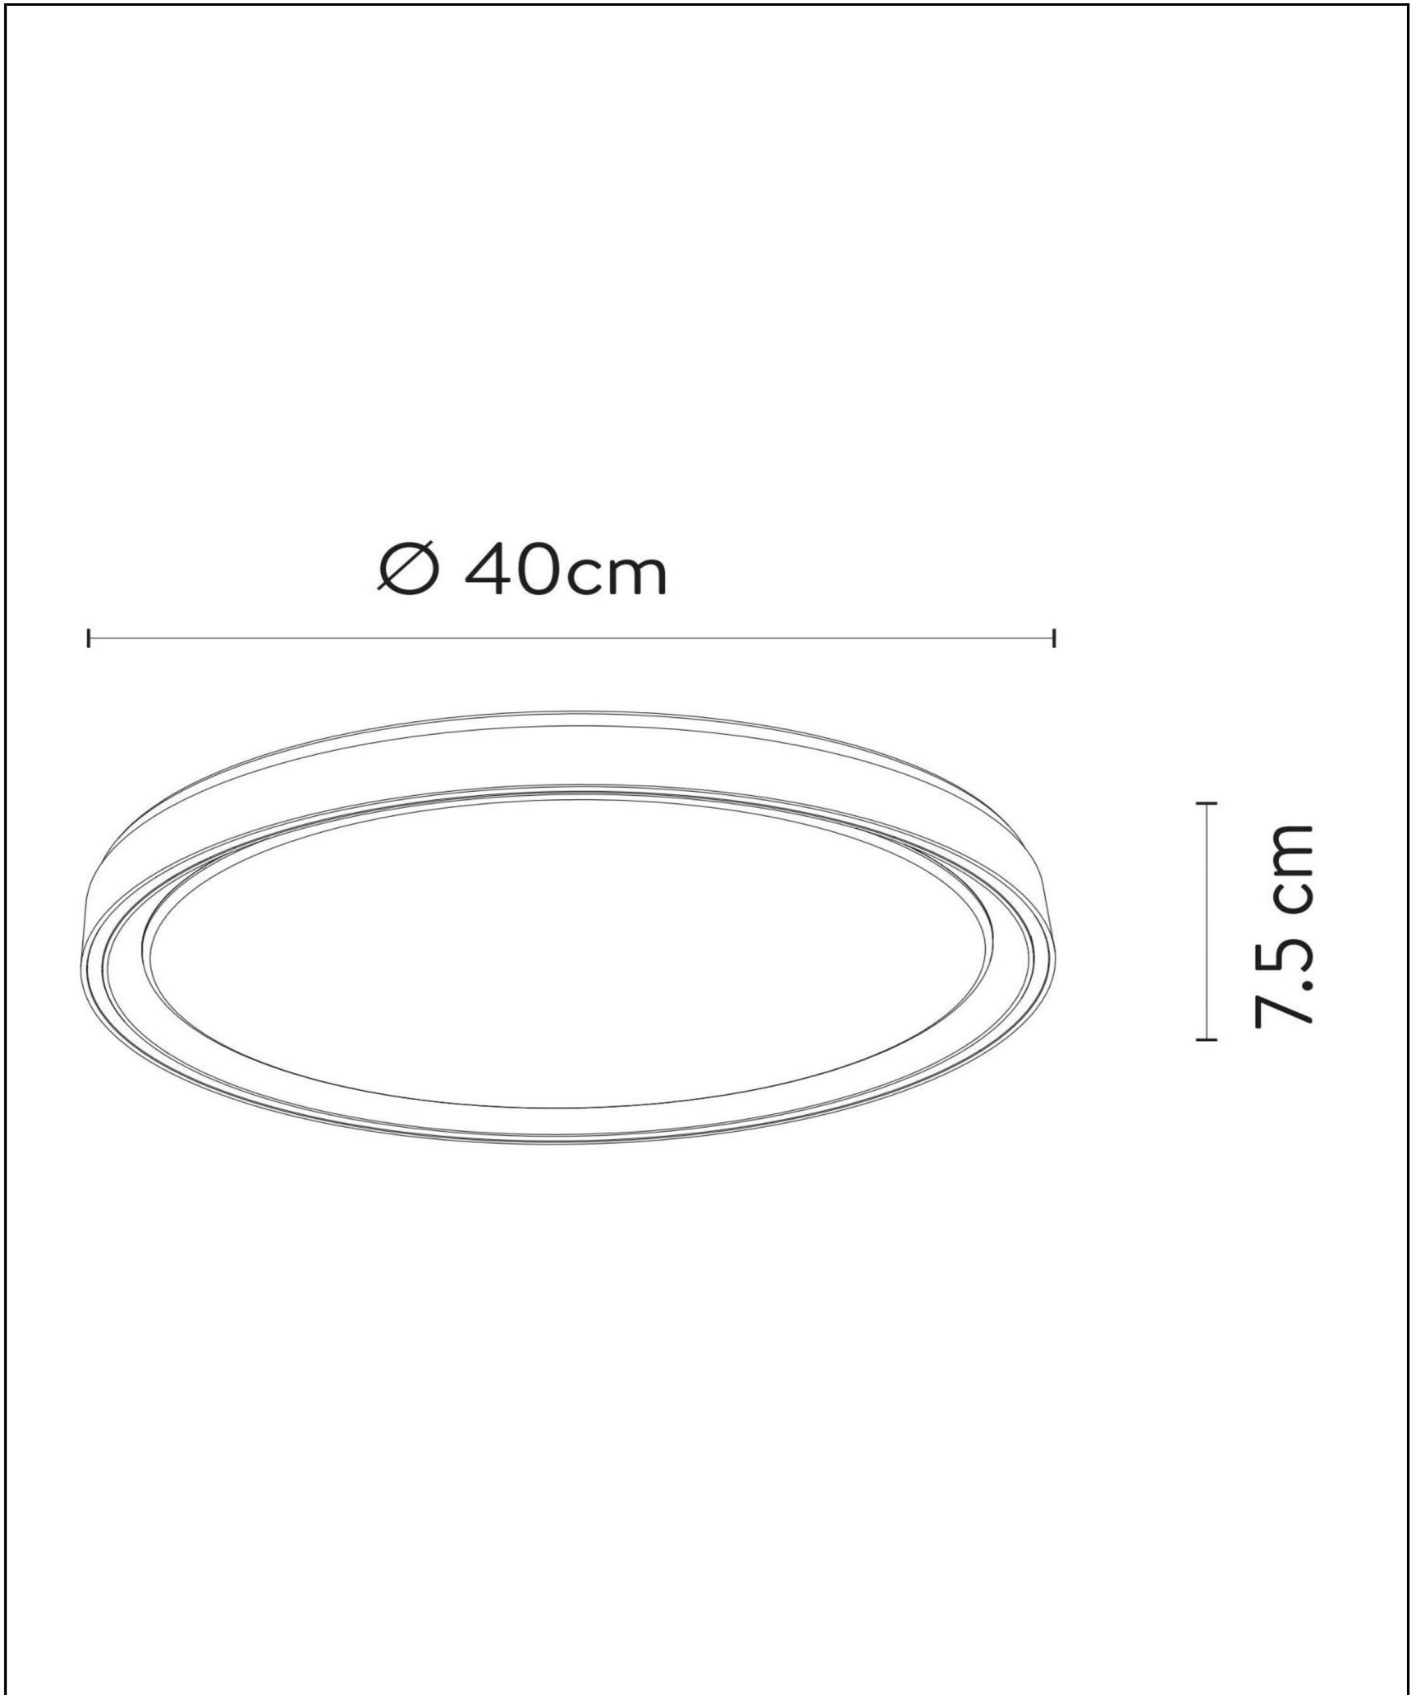

NURIA

Item number: 79182/24/30
EAN code: 54 11212791771

For more specifications or dimensions of this product please visit
www.lucide.com