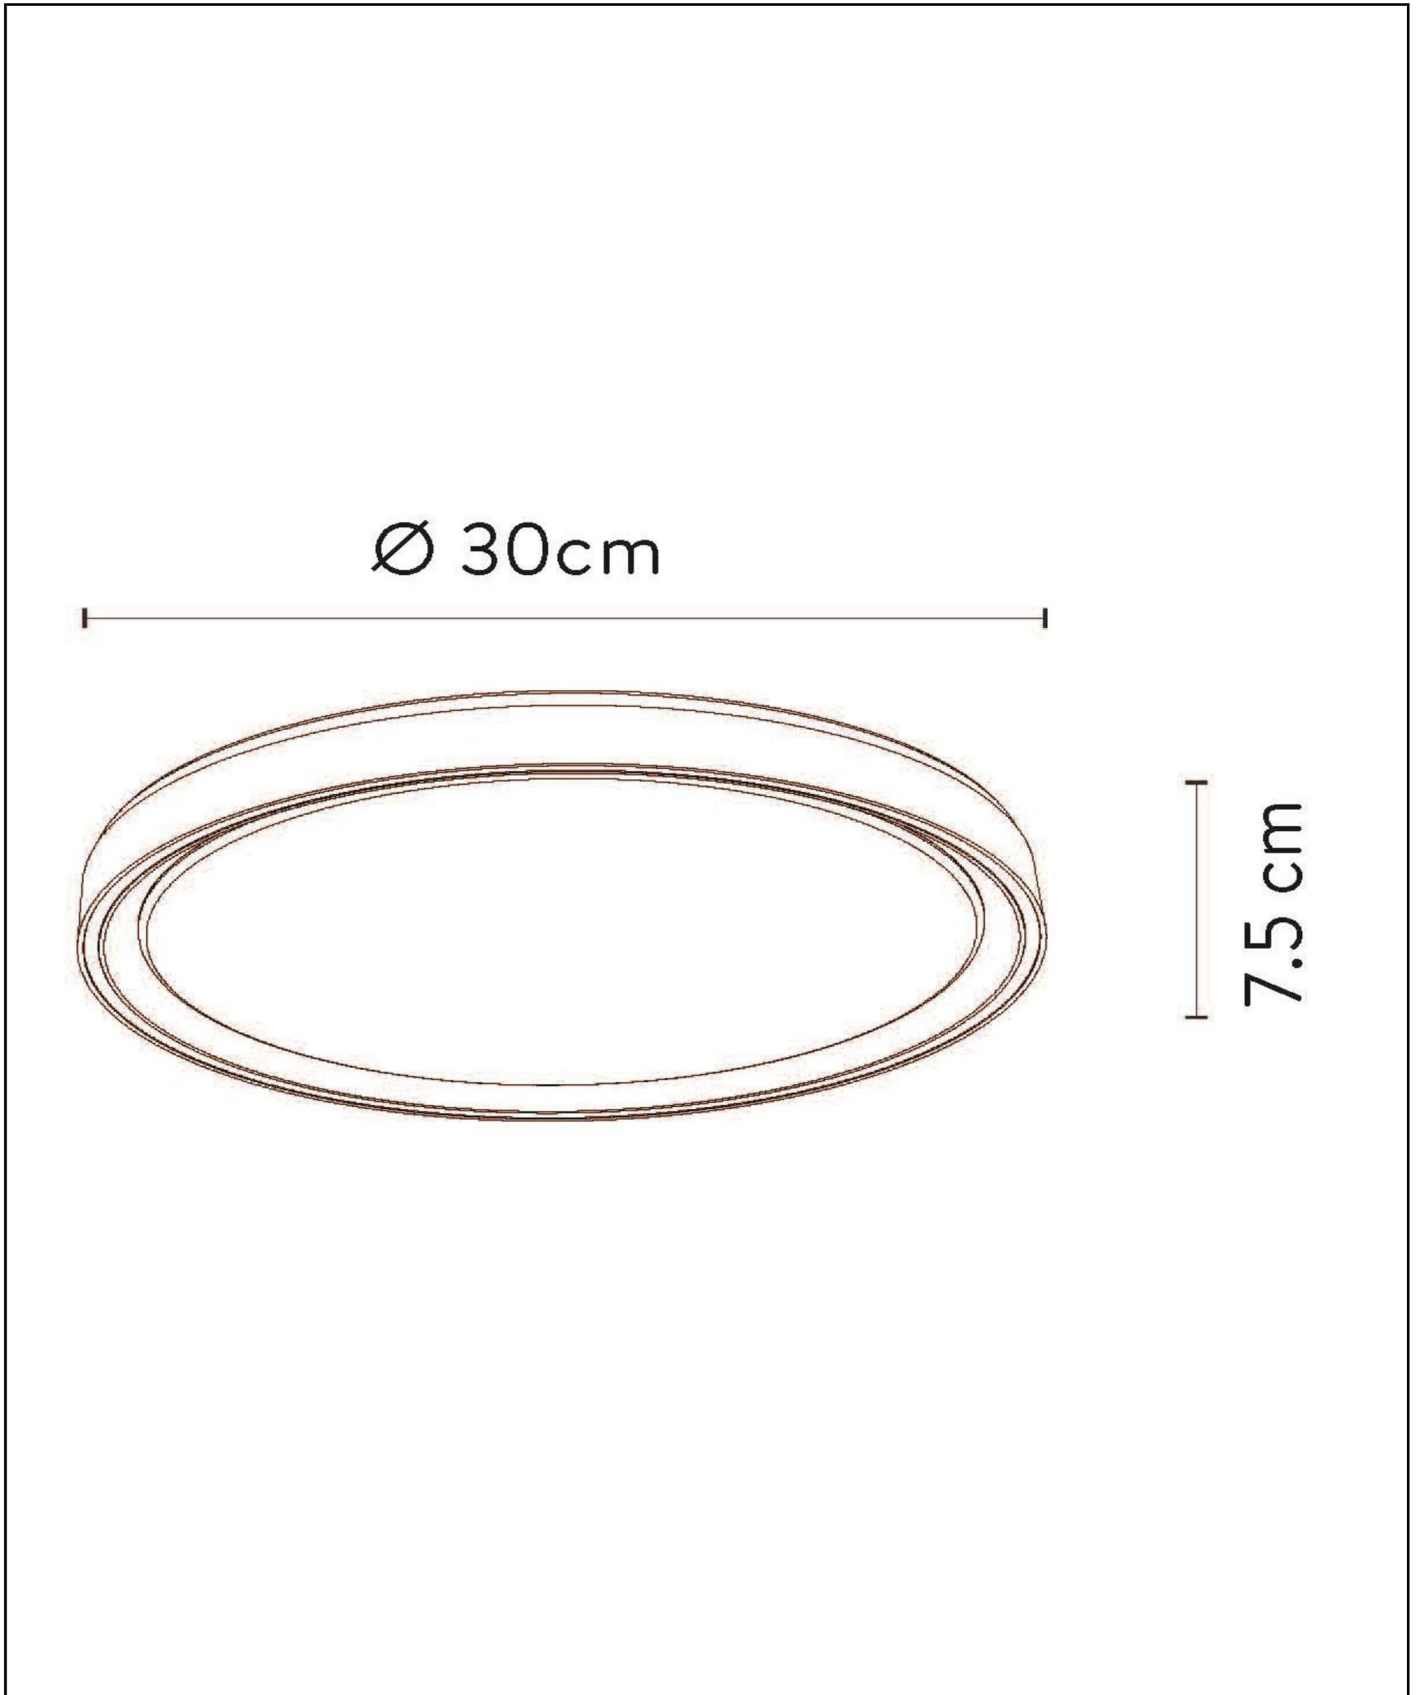

NURIA

Item number: 79182/18/31
EAN code: 54 1121279 1764

For more specifications or dimensions of this product please visit www.lucide.com