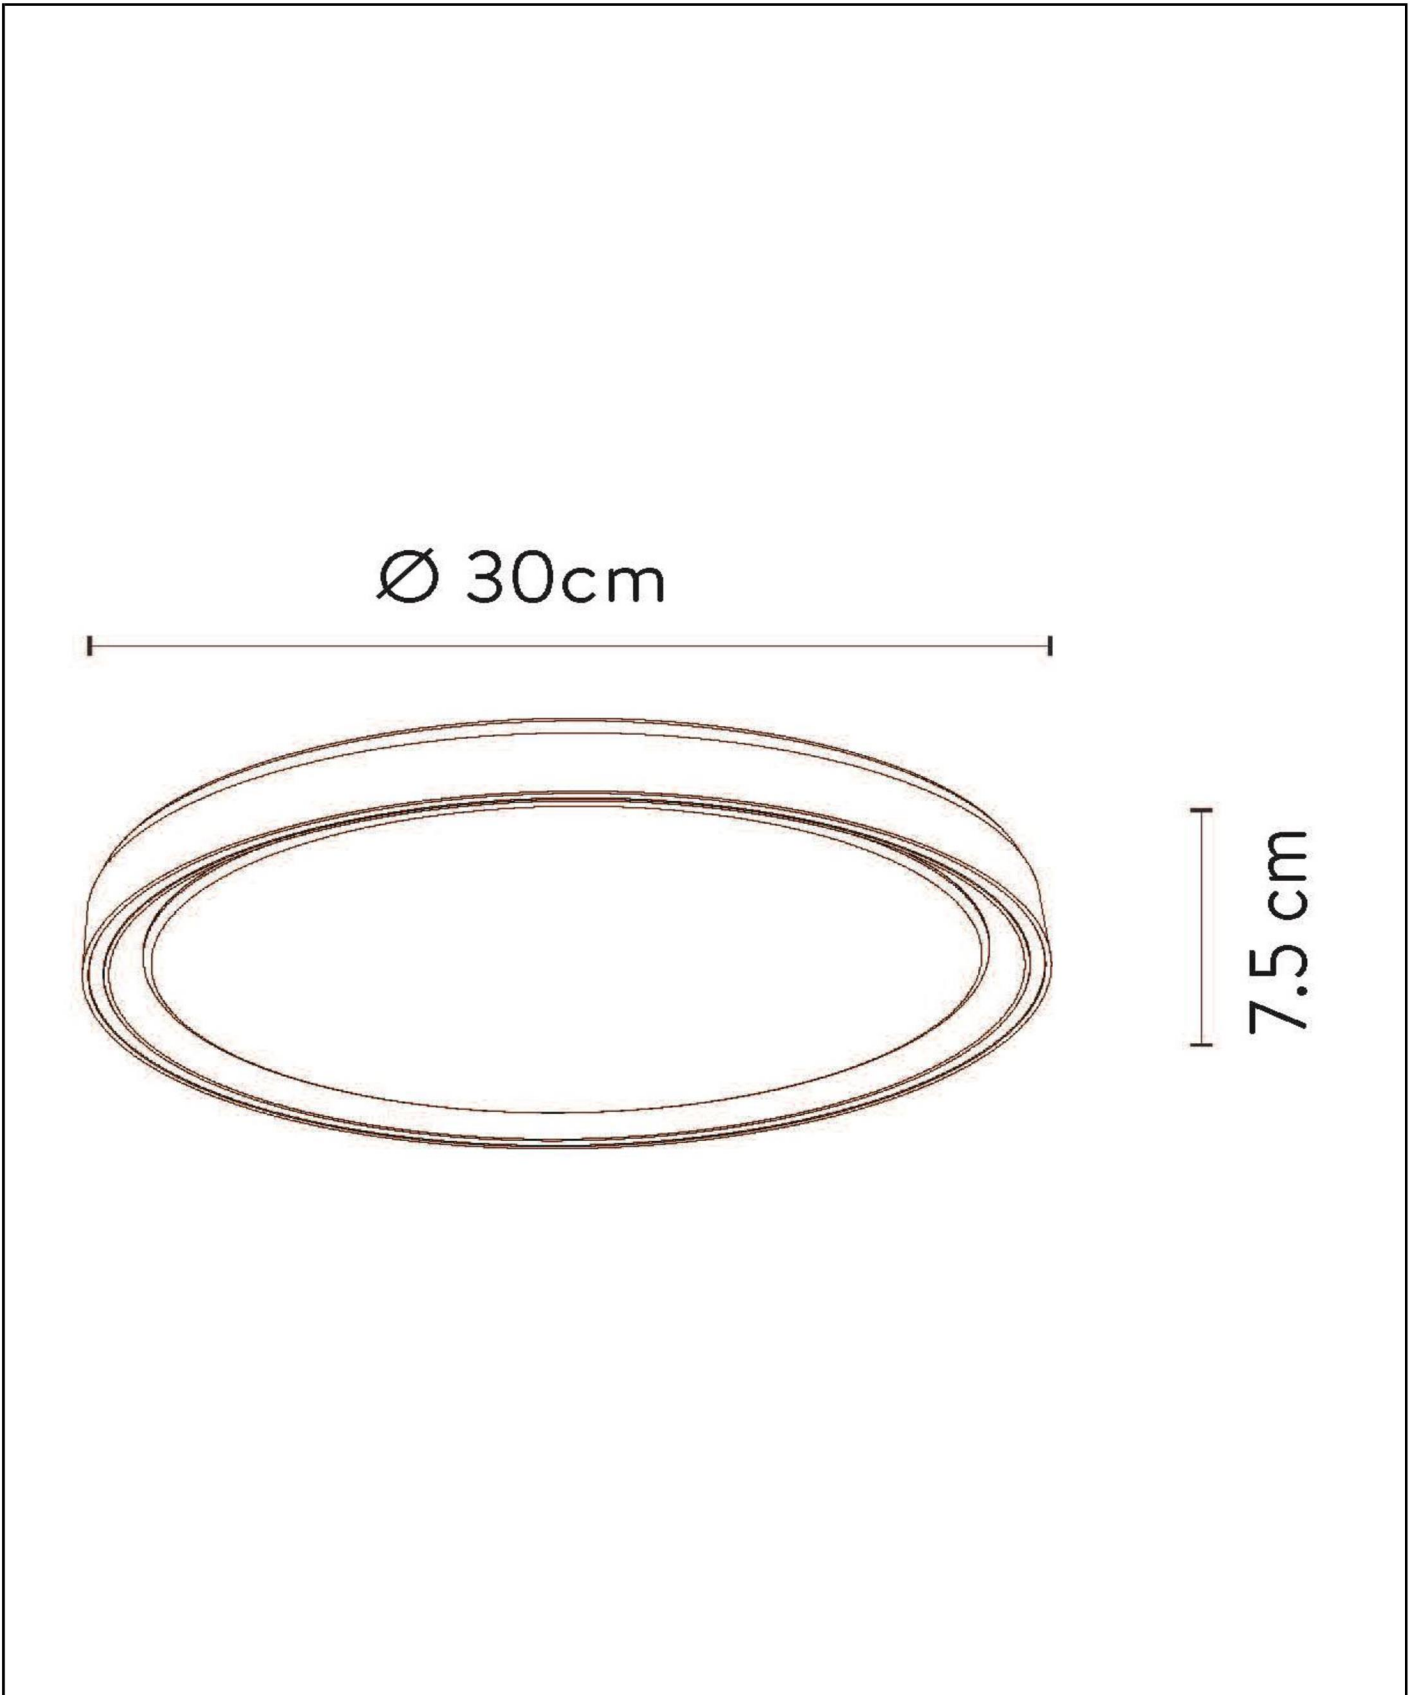

**NURIA**

Item number: 79182/18/30  
EAN code: 54 1121279 1757

For more specifications or dimensions of this product please visit [www.lucide.com](http://www.lucide.com)