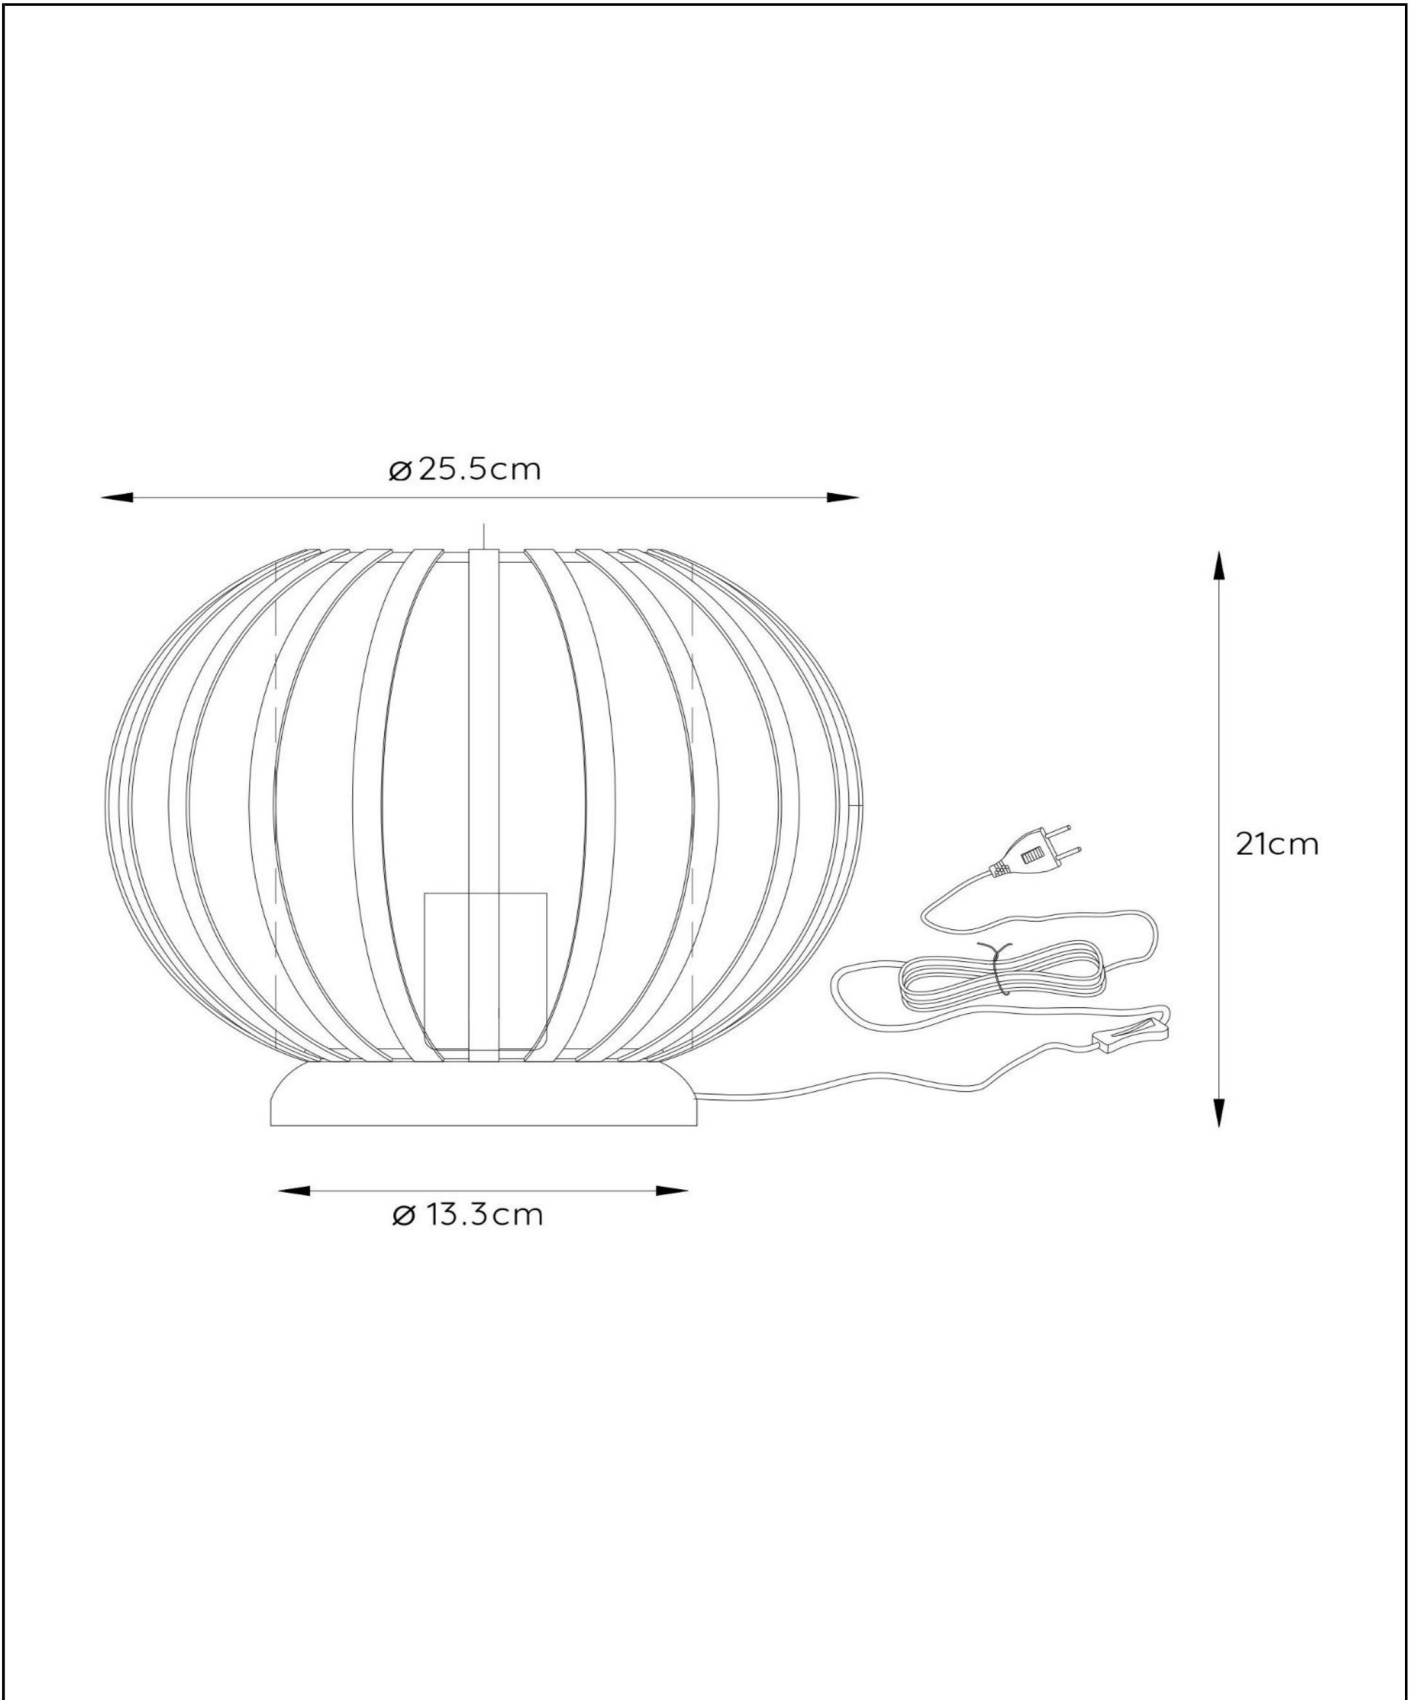

MERLINA

Item number: 78593/25/66
EAN code: 54 11212782755

For more specifications or dimensions of this product please visit www.lucide.com