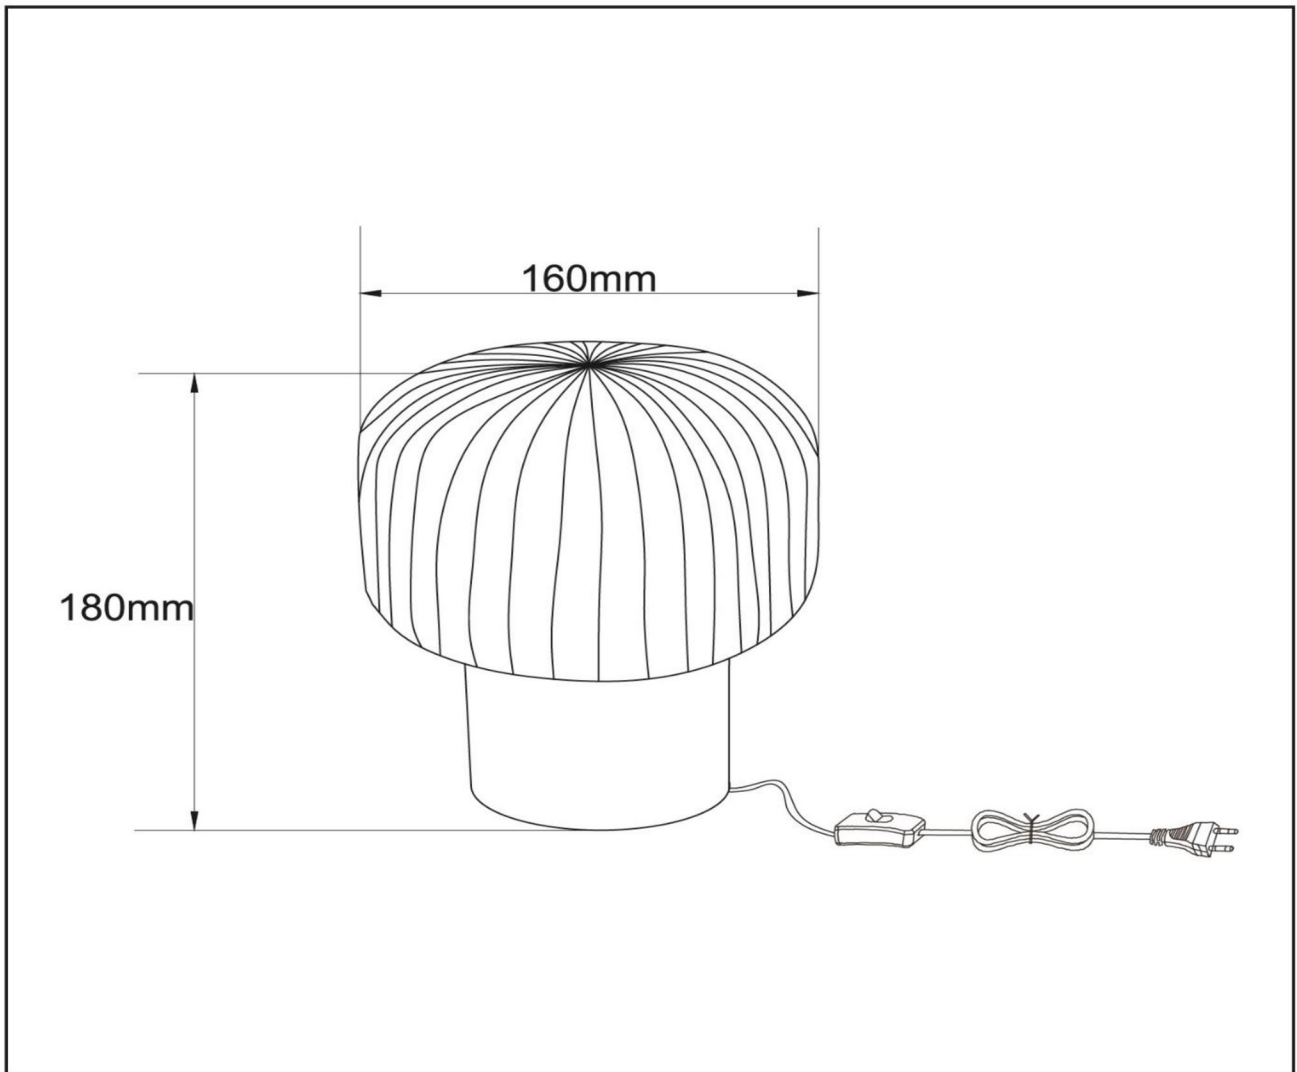

JANY

Item number: 78595/0130
EAN code: 54 11212782670

For more specifications or dimensions of this product please visit www.lucide.com