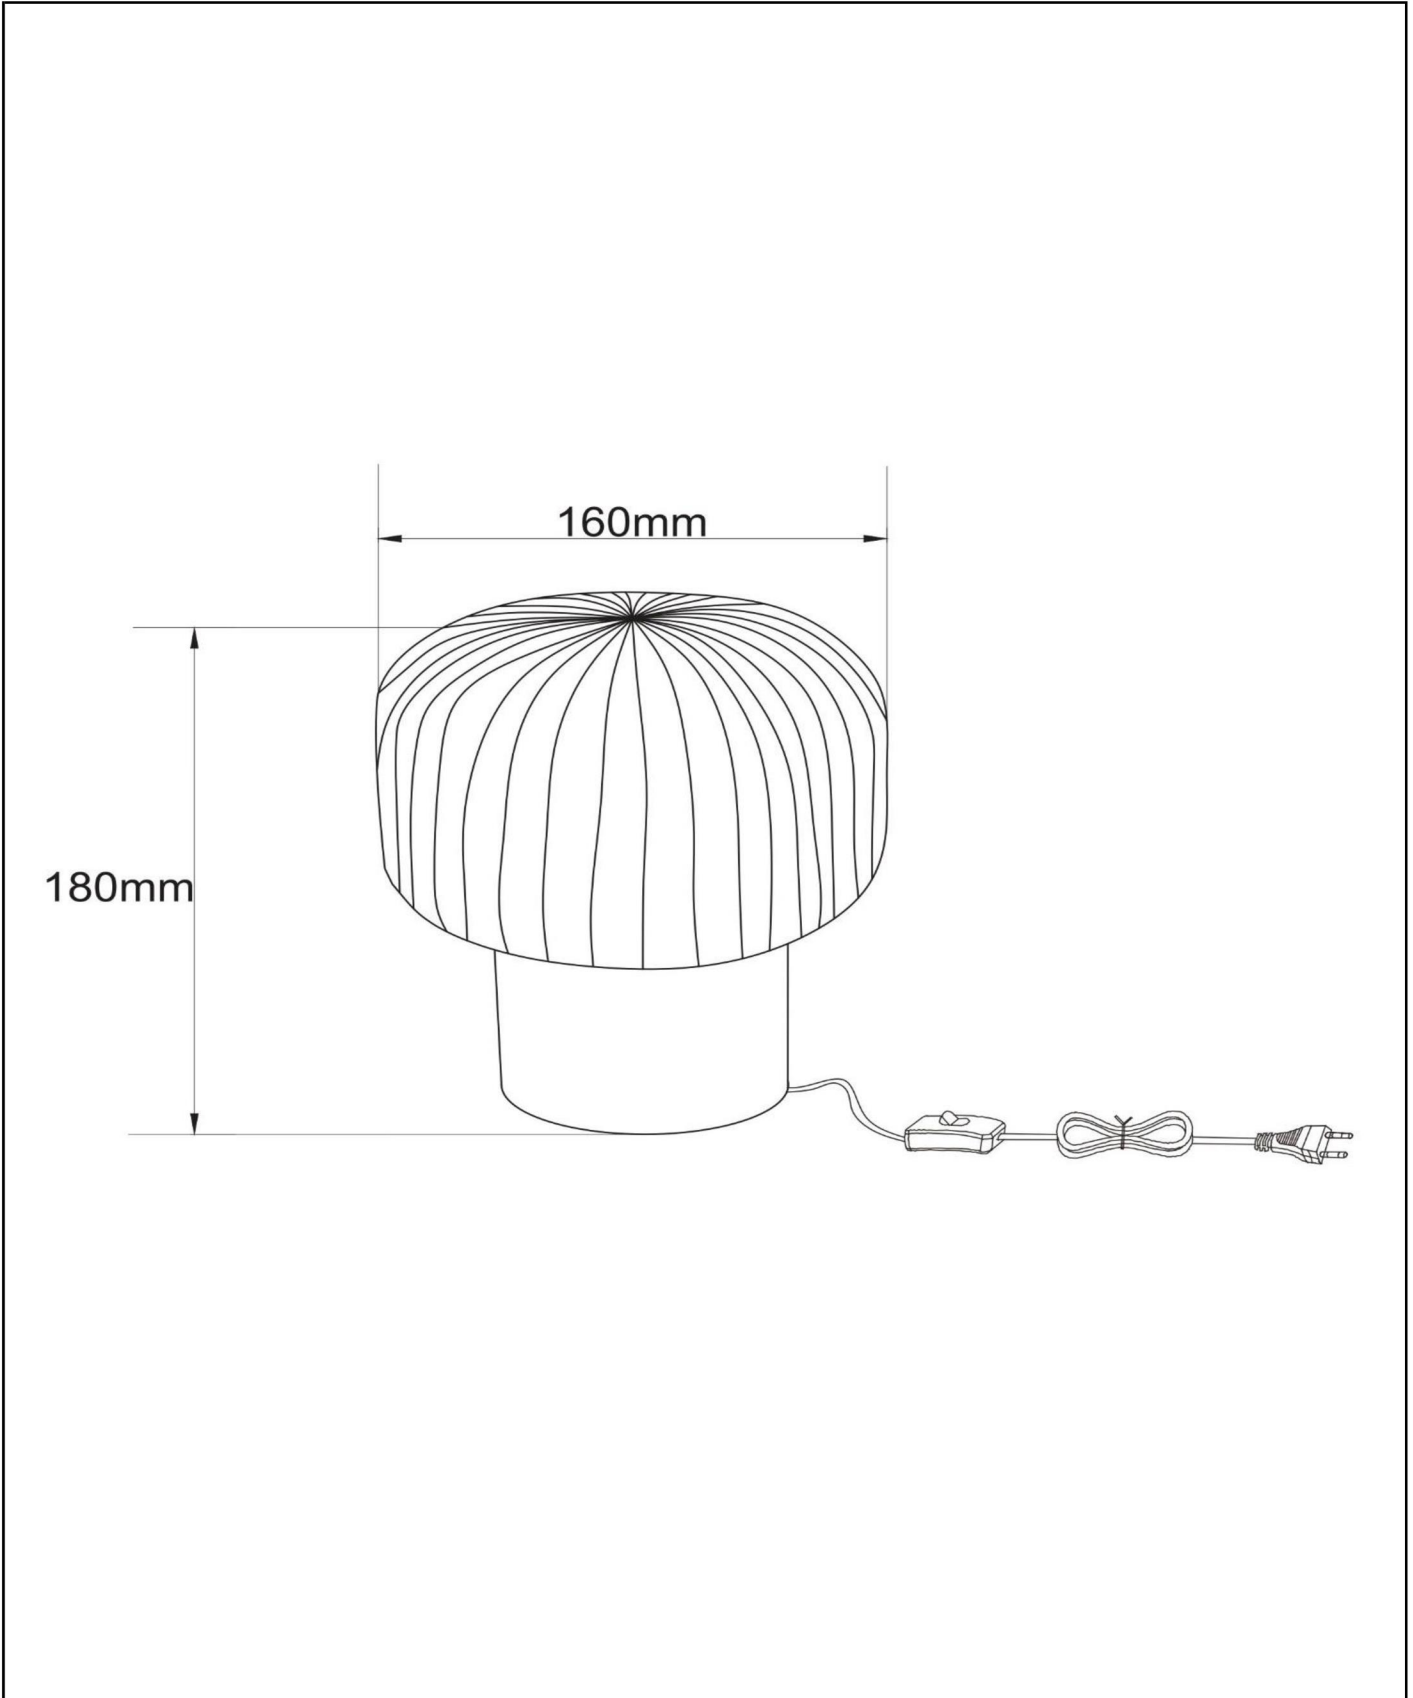

JANY

Item number: 78595/0102
EAN code: 54 11212782663

For more specifications or dimensions of this product please visit www.lucide.com