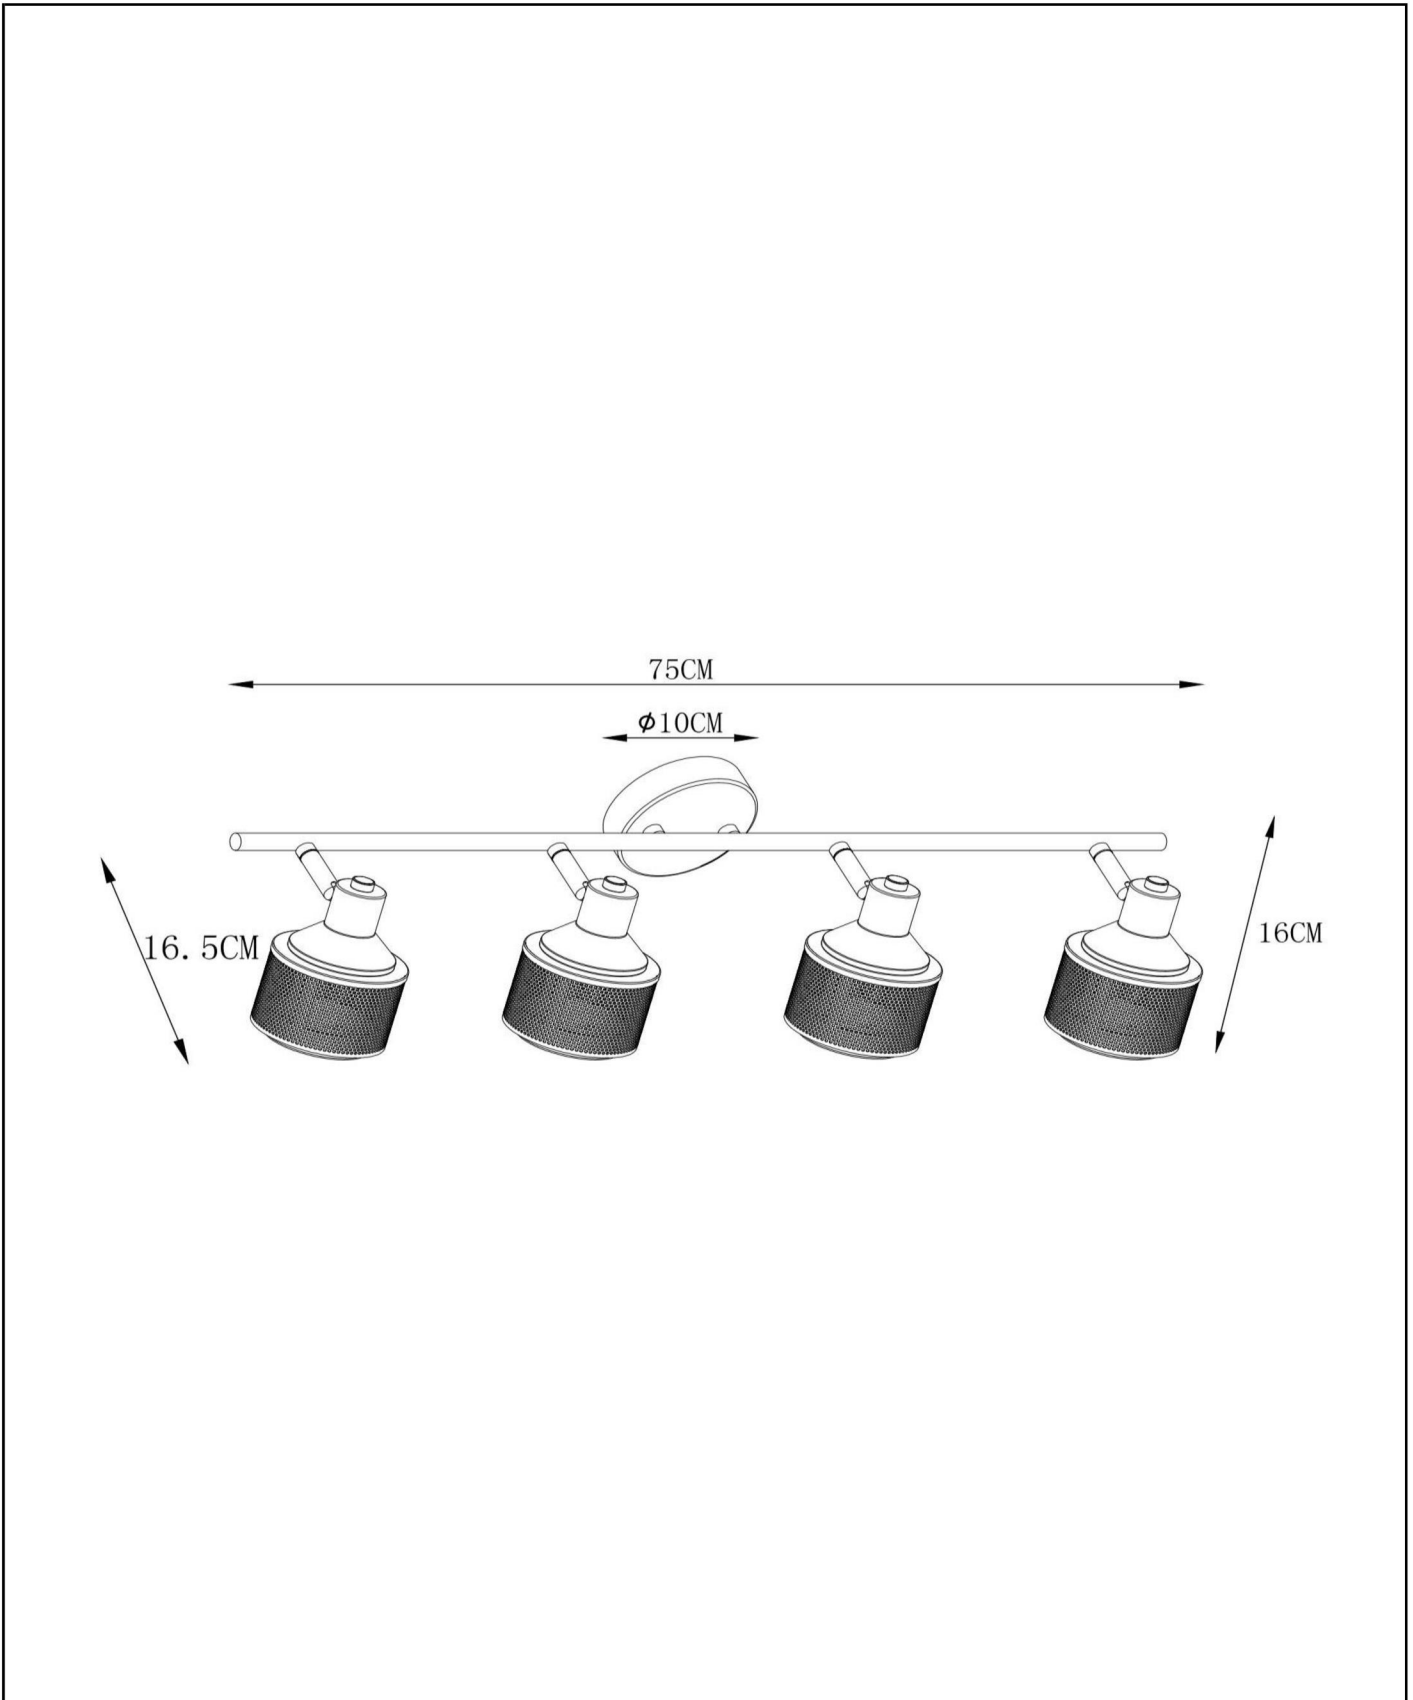

RAFA

Item number: 77980/04/30
EAN code: 54 1121277130 8

For more specifications or dimensions of this product please visit www.lucide.com