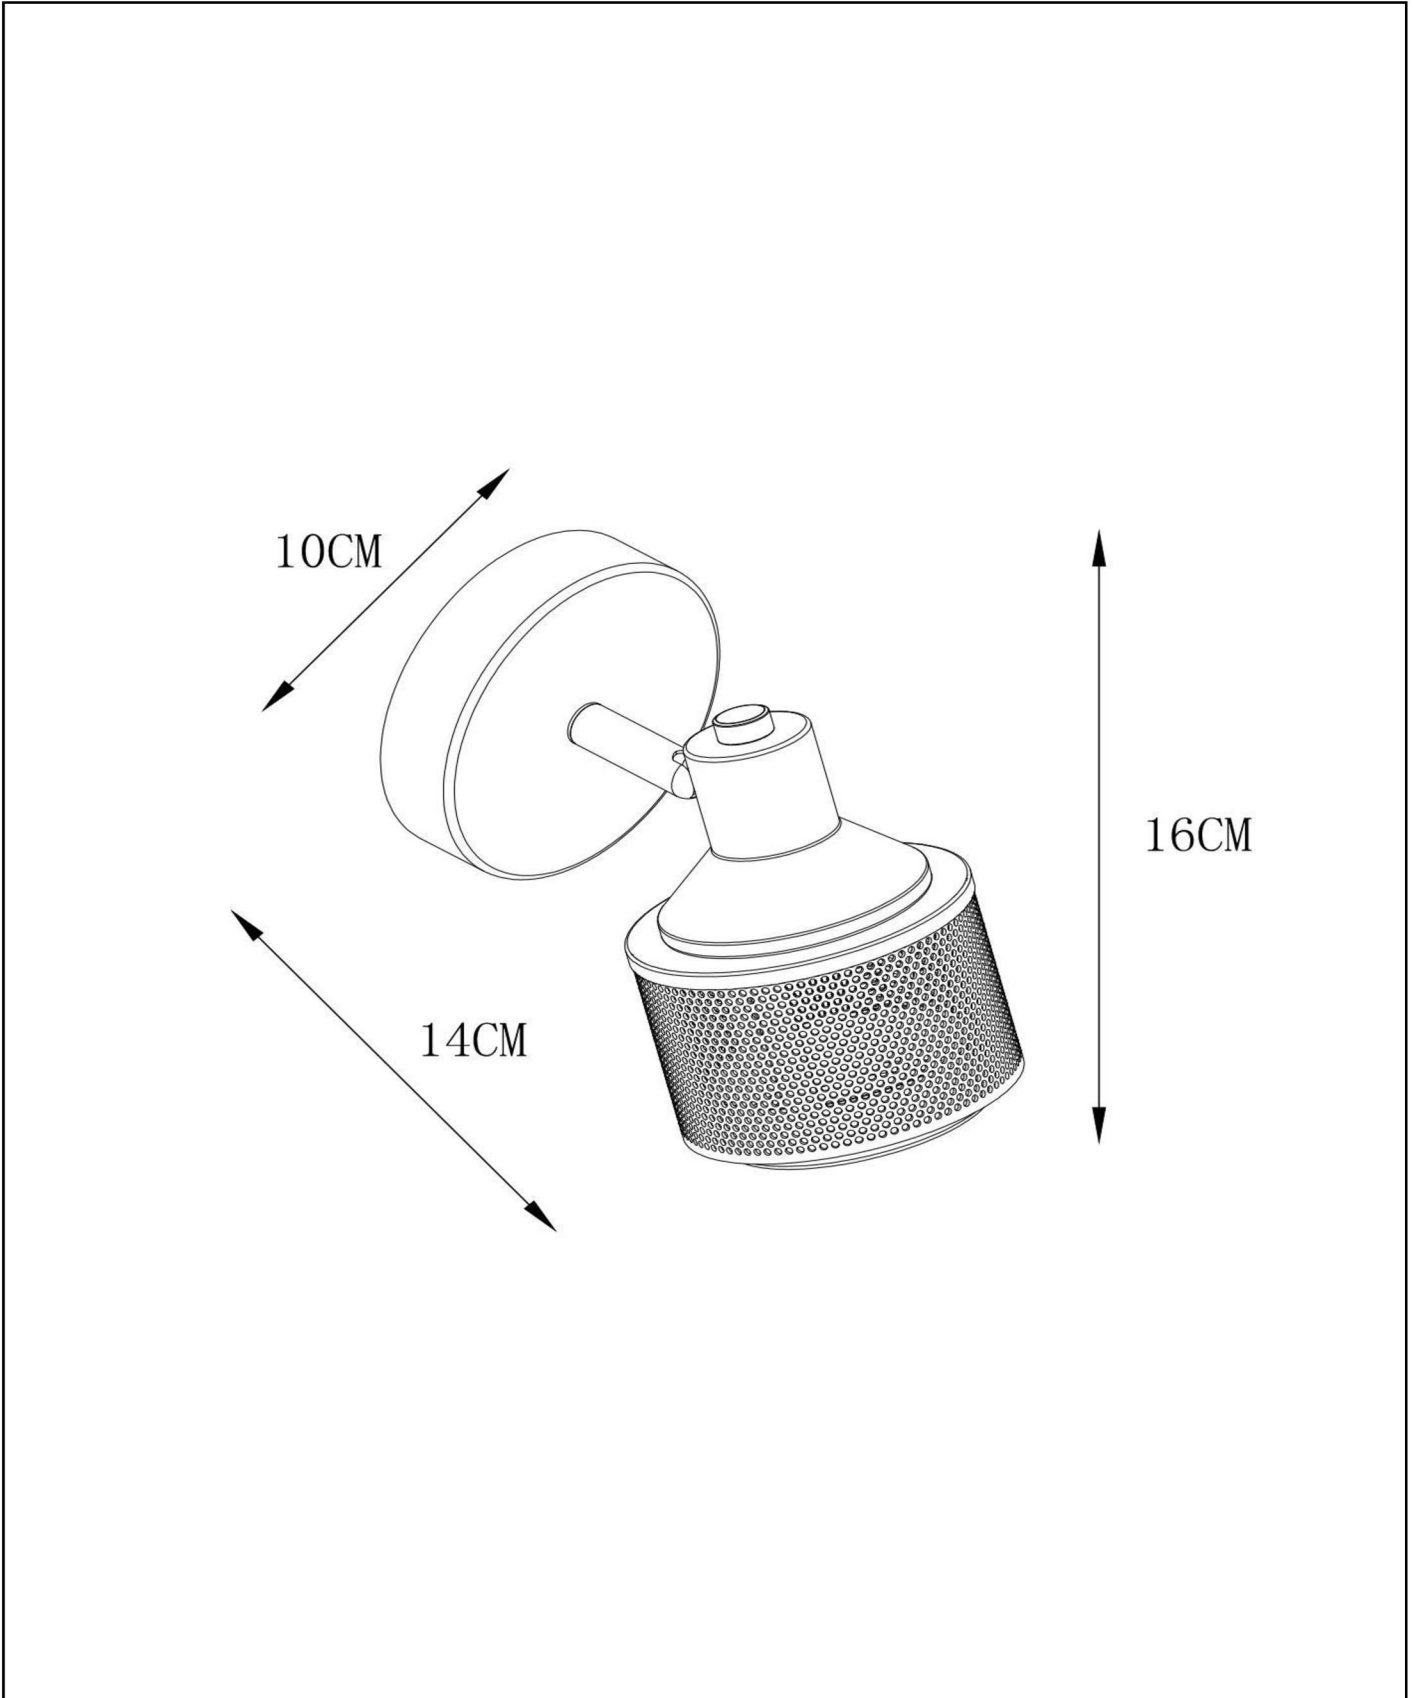

**RAFA**

Item number: 77980/0130  
EAN code: 54 11212771285

For more specifications or dimensions of this product please visit [www.lucide.com](http://www.lucide.com)