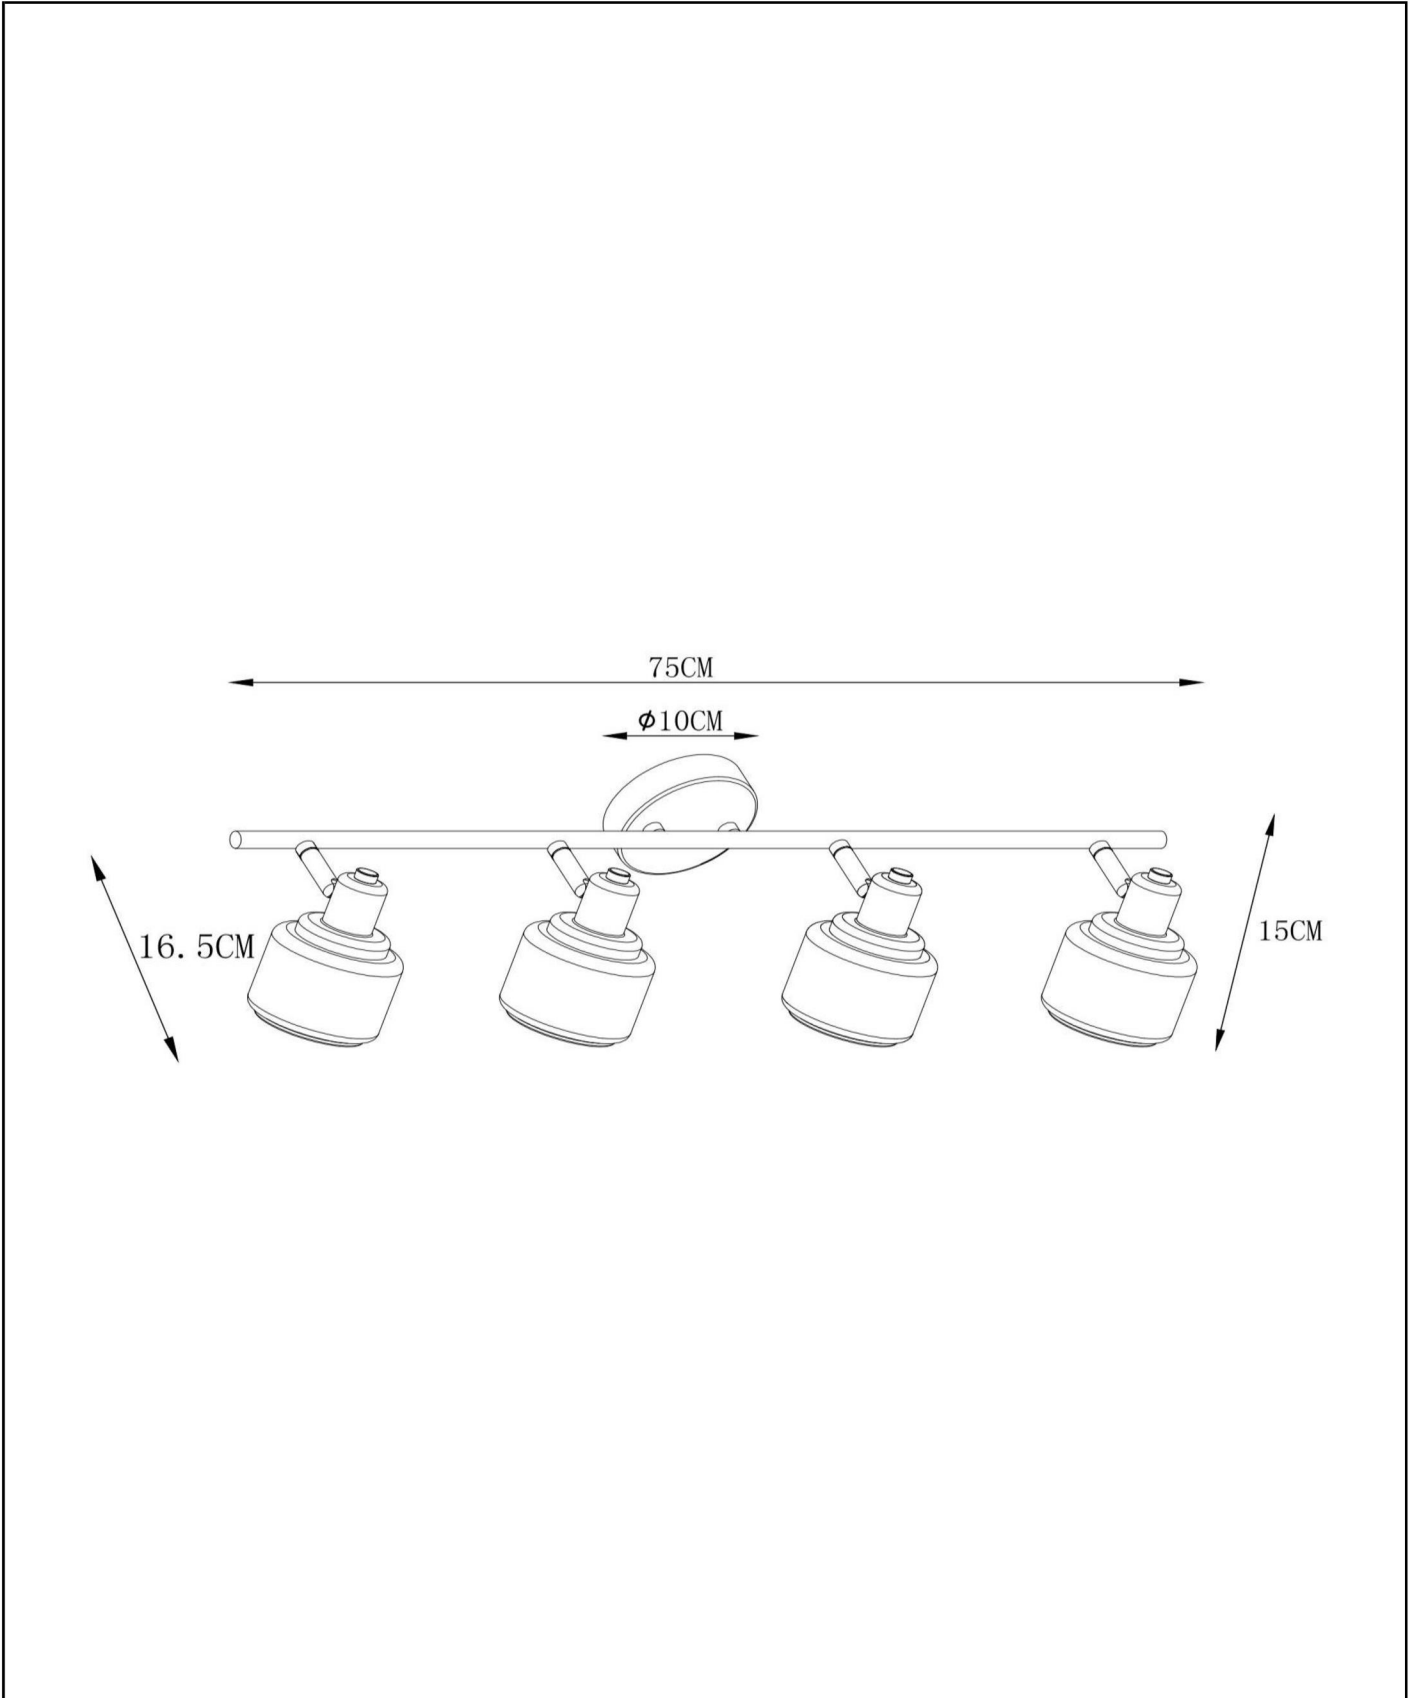

**BJORN**

Item number: 77979/04/30  
EAN code: 54 11212771254

For more specifications or dimensions of this product please visit [www.lucide.com](http://www.lucide.com)