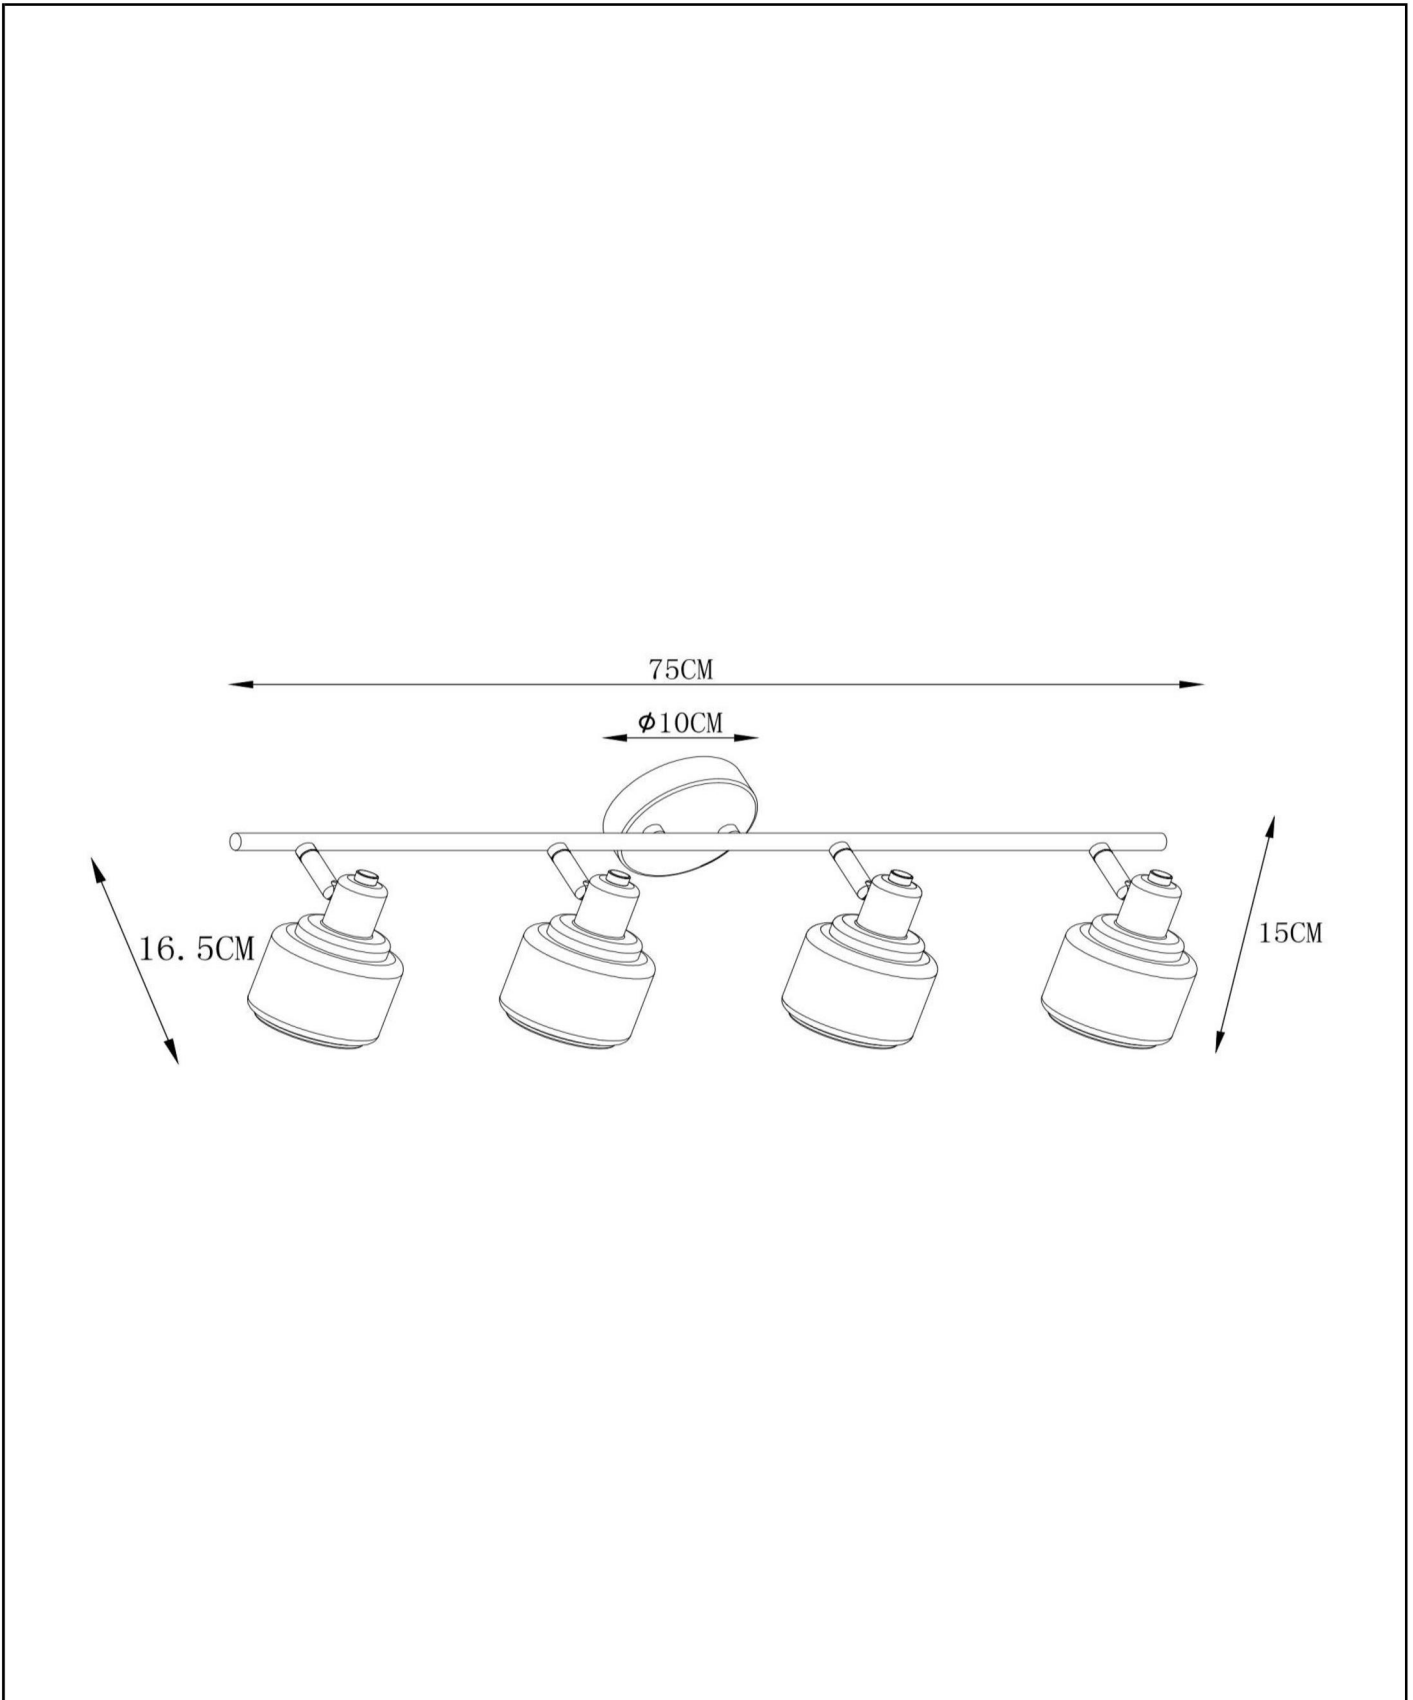

**BJORN**

Item number: 77979/04/02  
EAN code: 54 11212771247

For more specifications or dimensions of this product please visit [www.lucide.com](http://www.lucide.com)