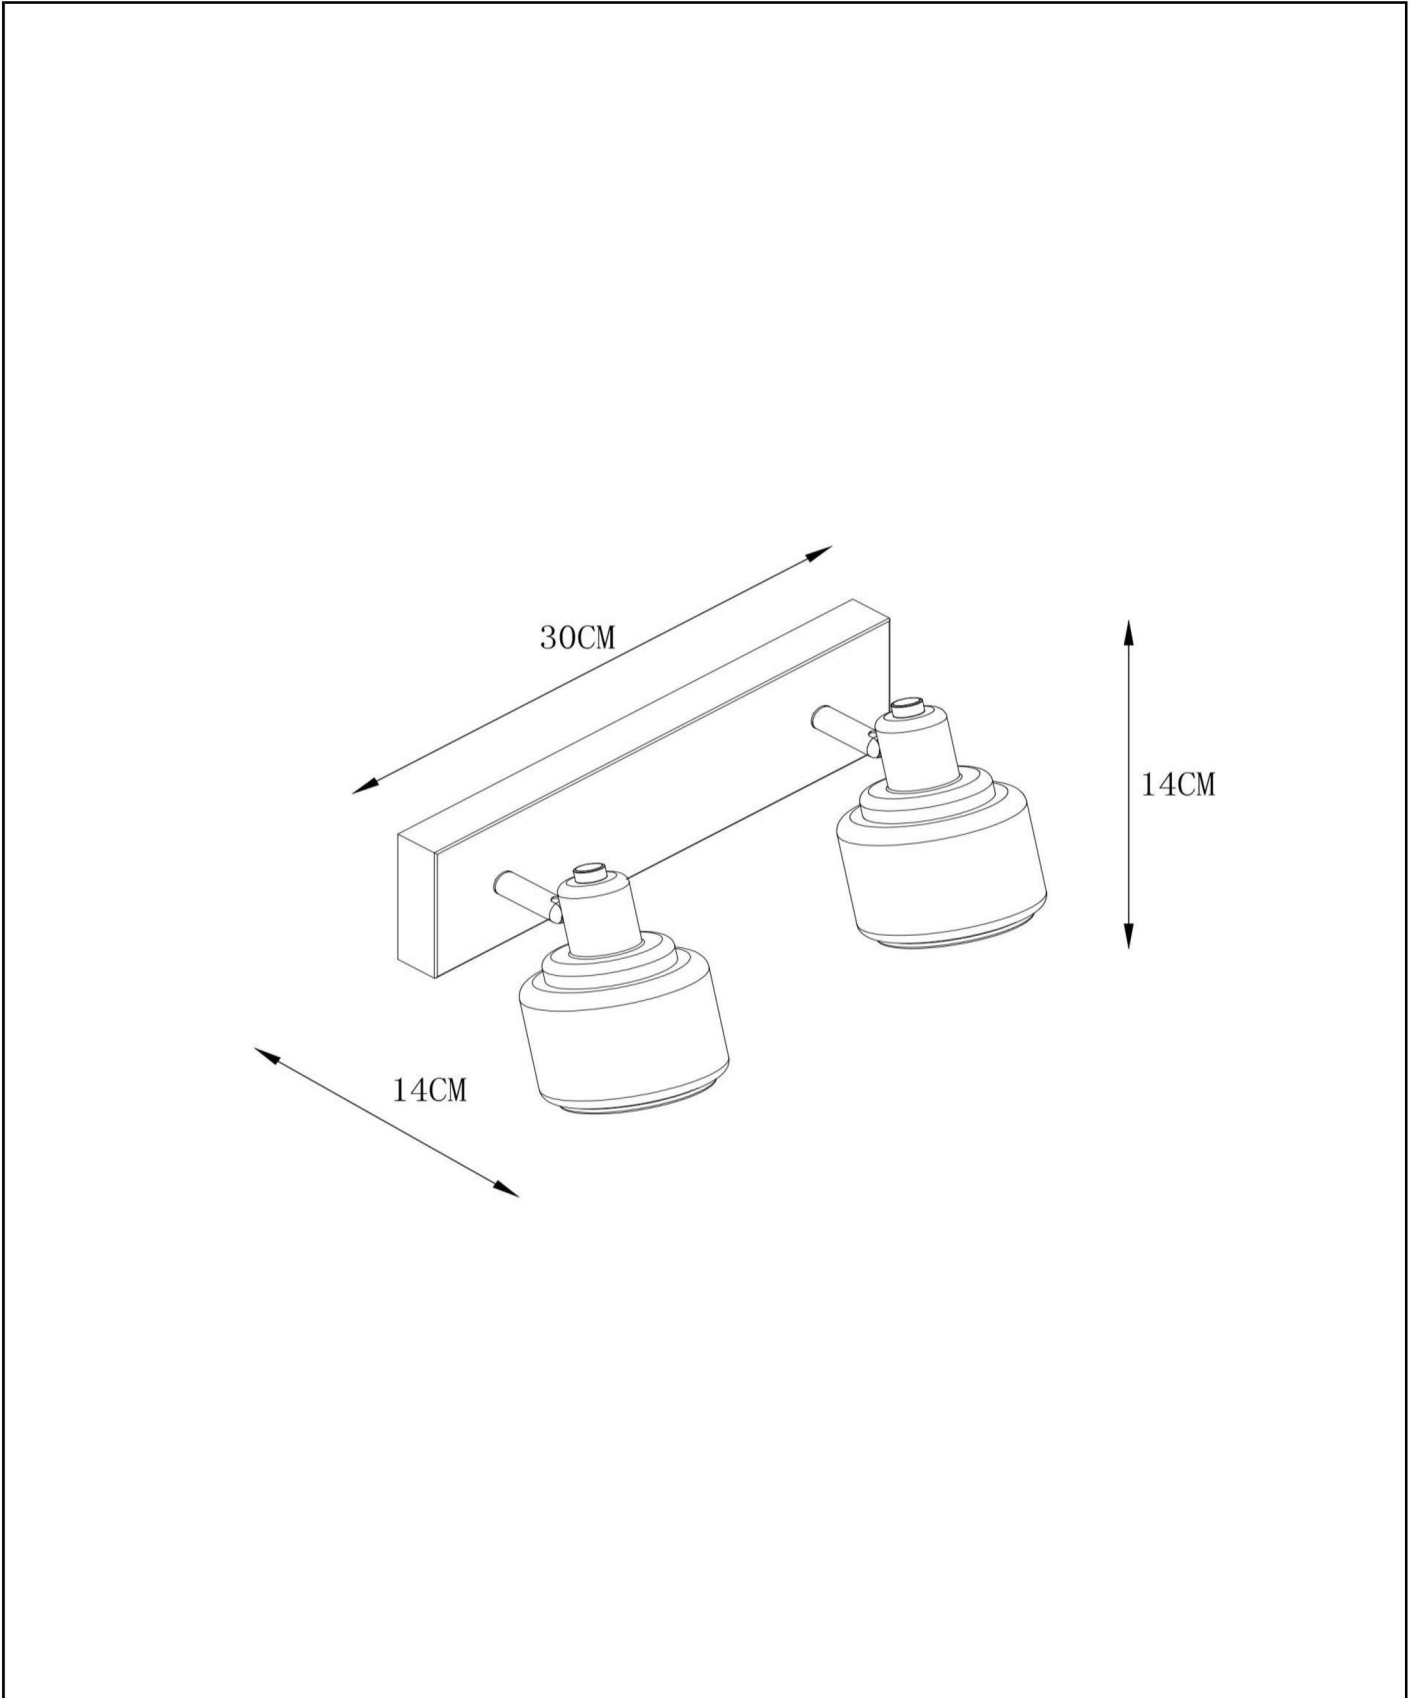

BJORN

Item number: 77979/02/30
EAN code: 54 11212771230

For more specifications or dimensions of this product please visit www.lucide.com