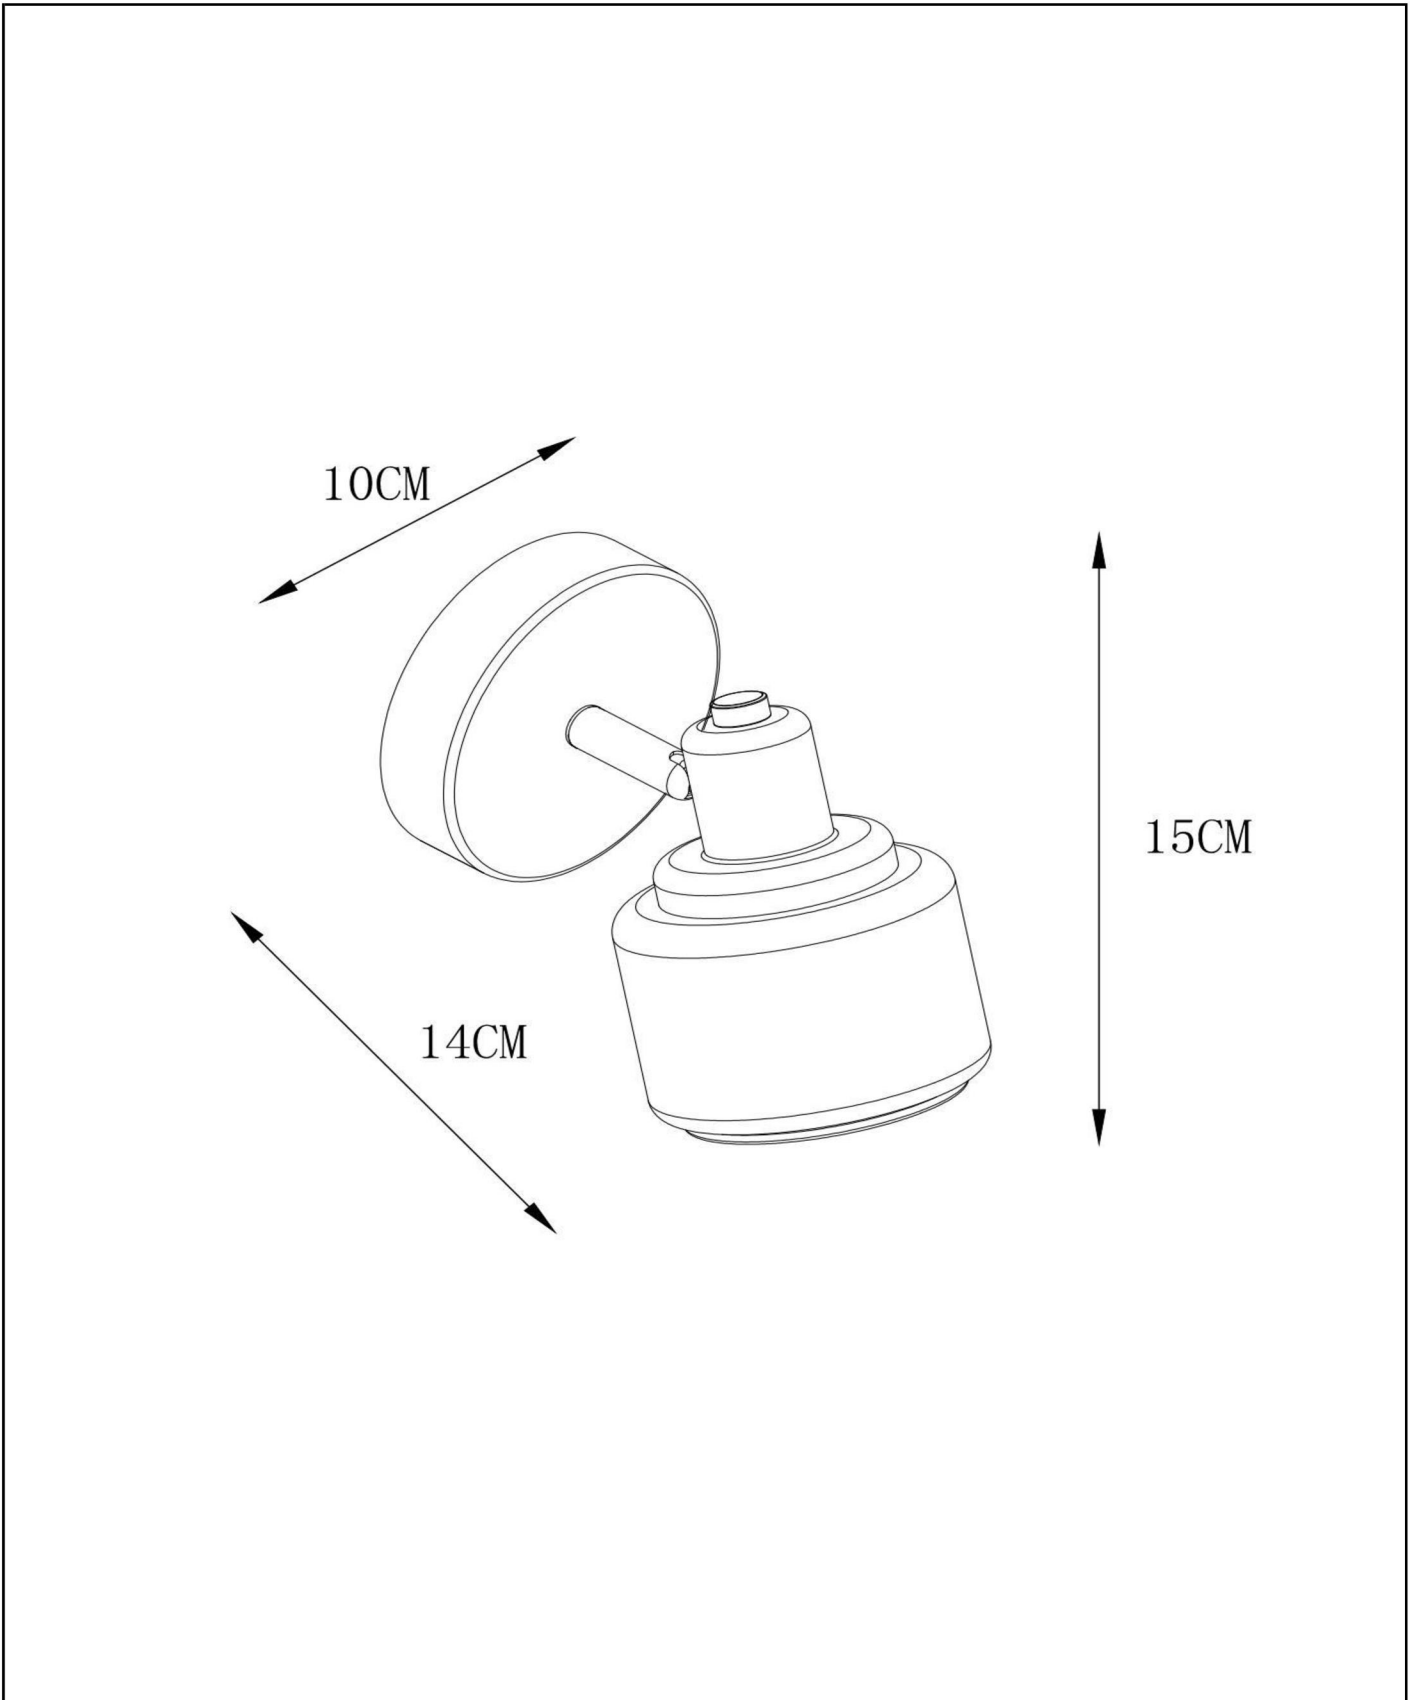

BJORN

Item number: 77979/0130
EAN code: 54 11212771216

For more specifications or dimensions of this product please visit www.lucide.com