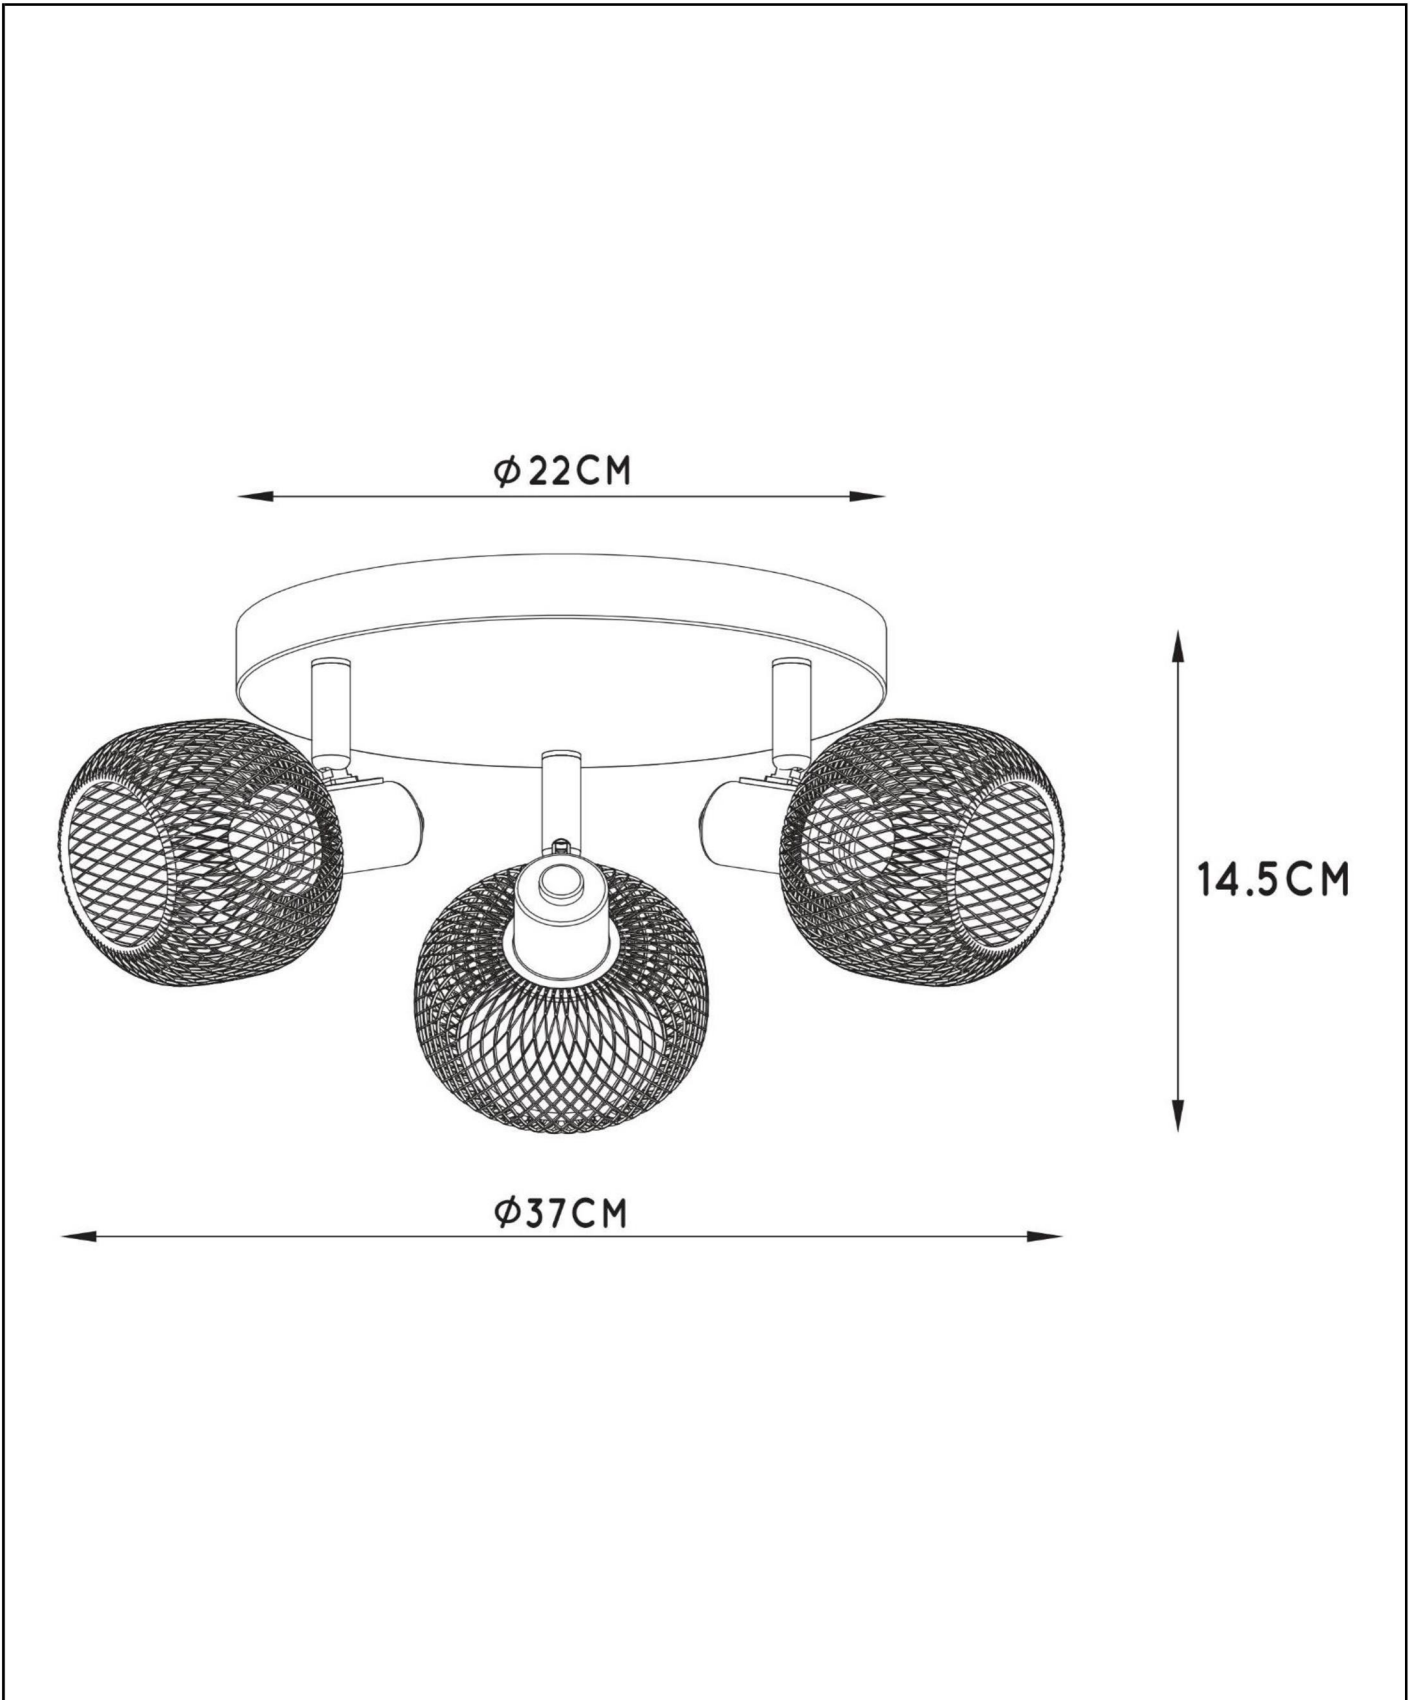

**MAREN**

Item number: 77978/13/02  
 EAN code: 54 11212771124

For more specifications or dimensions of this product please visit [www.lucide.com](http://www.lucide.com)